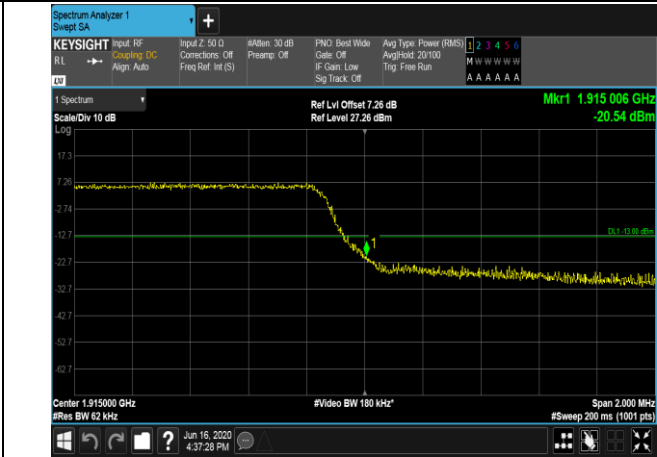

Channel Bandwidth: 3 MHz

LCH_QPSK_15RB#0

LCH_16QAM_15RB#0

HCH_QPSK_15RB#0

HCH_16QAM_15RB#0

Channel Bandwidth: 5 MHz

LCH_QPSK_25RB#0

LCH_16QAM_25RB#0

HCH_QPSK_25RB#0

HCH_16QAM_25RB#0

Channel Bandwidth: 10 MHz

Channel Bandwidth: 15 MHz

Channel Bandwidth: 20 MHz

APPENDIX D PHOTOGRAPHS OF TEST SETUP RADIATED SPURIOUS EMISSION

RADIATED SPURIOUS ABOVE 1G EMISSION