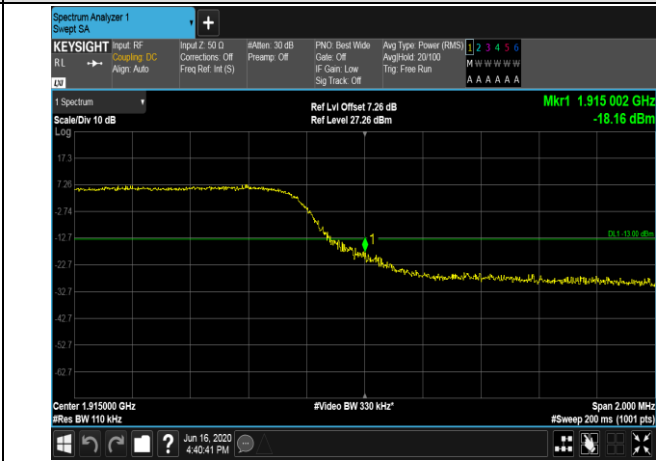

Channel Bandwidth: 3 MHz

LCH_QPSK_15RB#0

LCH_16QAM_15RB#0

HCH_QPSK_15RB#0

HCH_16QAM_15RB#0

Channel Bandwidth: 5 MHz

LCH_QPSK_25RB#0

LCH_16QAM_25RB#0

HCH_QPSK_25RB#0

HCH_16QAM_25RB#0

Channel Bandwidth: 10 MHz

Channel Bandwidth: 15 MHz

Channel Bandwidth: 20 MHz

APPENDIX D PHOTOGRAPHS OF TEST SETUP RADIATED SPURIOUS EMISSION

RADIATED SPURIOUS ABOVE 1G EMISSION