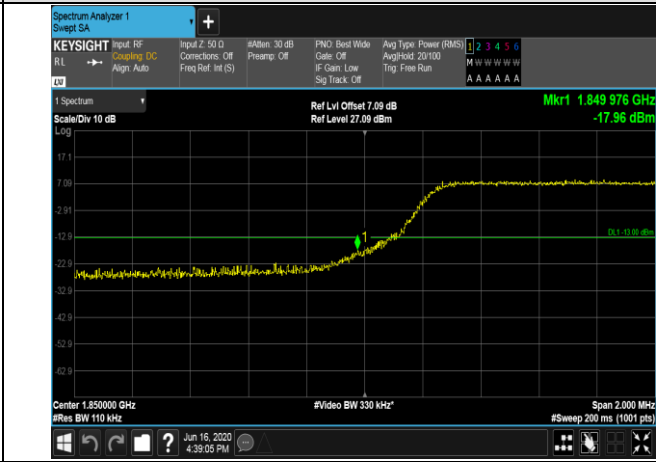

Channel Bandwidth: 3 MHz

LCH_QPSK_15RB#0

LCH_16QAM_15RB#0

HCH_QPSK_15RB#0

HCH_16QAM_15RB#0

Channel Bandwidth: 5 MHz

LCH_QPSK_25RB#0

LCH_16QAM_25RB#0

HCH_QPSK_25RB#0

HCH_16QAM_25RB#0

Channel Bandwidth: 10 MHz

Channel Bandwidth: 15 MHz

Channel Bandwidth: 20 MHz

APPENDIX D PHOTOGRAPHS OF TEST SETUP RADIATED SPURIOUS EMISSION

RADIATED SPURIOUS ABOVE 1G EMISSION