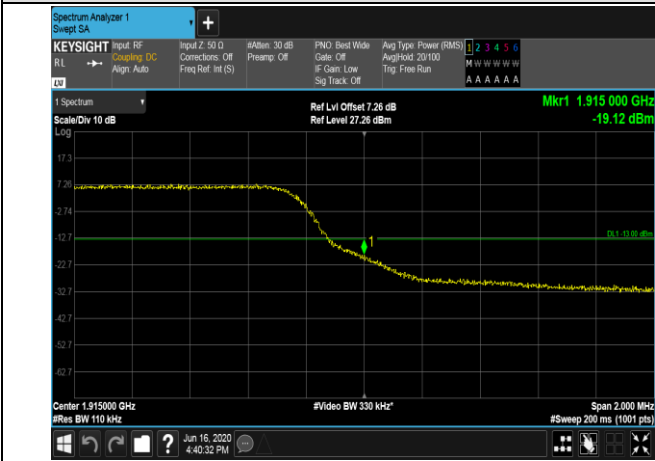

Channel Bandwidth: 3 MHz

LCH_QPSK_15RB#0

LCH_16QAM_15RB#0

HCH_QPSK_15RB#0

HCH_16QAM_15RB#0

Channel Bandwidth: 5 MHz

LCH_QPSK_25RB#0

LCH_16QAM_25RB#0

HCH_QPSK_25RB#0

HCH_16QAM_25RB#0

Channel Bandwidth: 10 MHz

Channel Bandwidth: 15 MHz

Channel Bandwidth: 20 MHz

APPENDIX D PHOTOGRAPHS OF TEST SETUP RADIATED SPURIOUS EMISSION

RADIATED SPURIOUS ABOVE 1G EMISSION