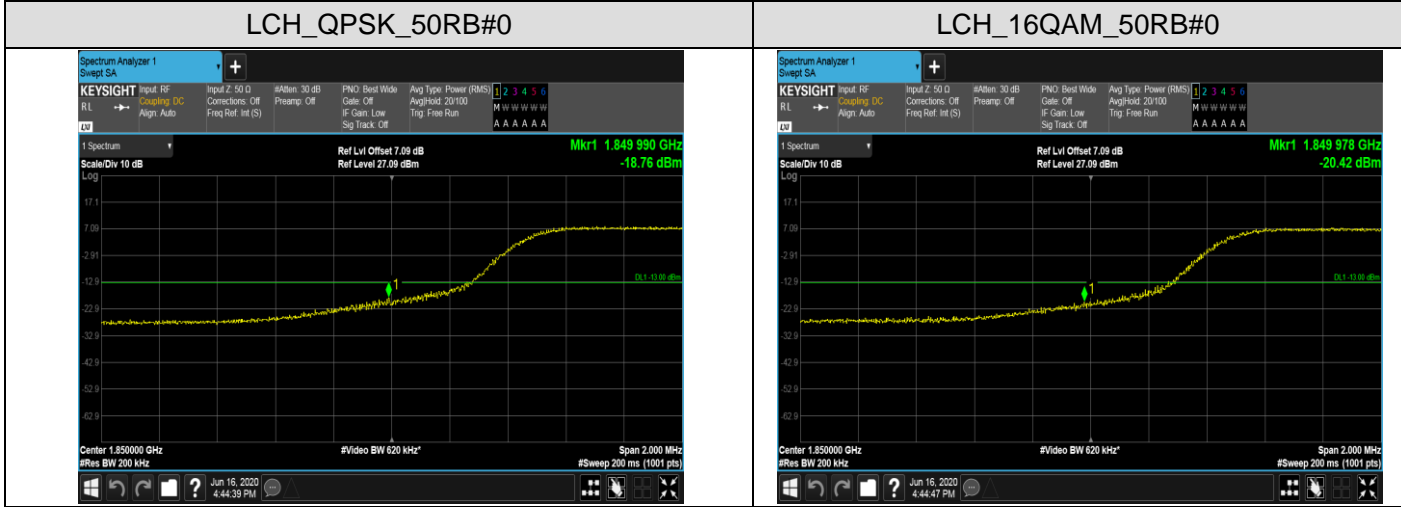

Channel Bandwidth: 3 MHz

LCH_QPSK_15RB#0

LCH_16QAM_15RB#0

HCH_QPSK_15RB#0

HCH_16QAM_15RB#0

Channel Bandwidth: 5 MHz

LCH_QPSK_25RB#0

LCH_16QAM_25RB#0

HCH_QPSK_25RB#0

HCH_16QAM_25RB#0

Channel Bandwidth: 10 MHz

Channel Bandwidth: 15 MHz

Channel Bandwidth: 20 MHz

APPENDIX D PHOTOGRAPHS OF TEST SETUP RADIATED SPURIOUS EMISSION

RADIATED SPURIOUS ABOVE 1G EMISSION