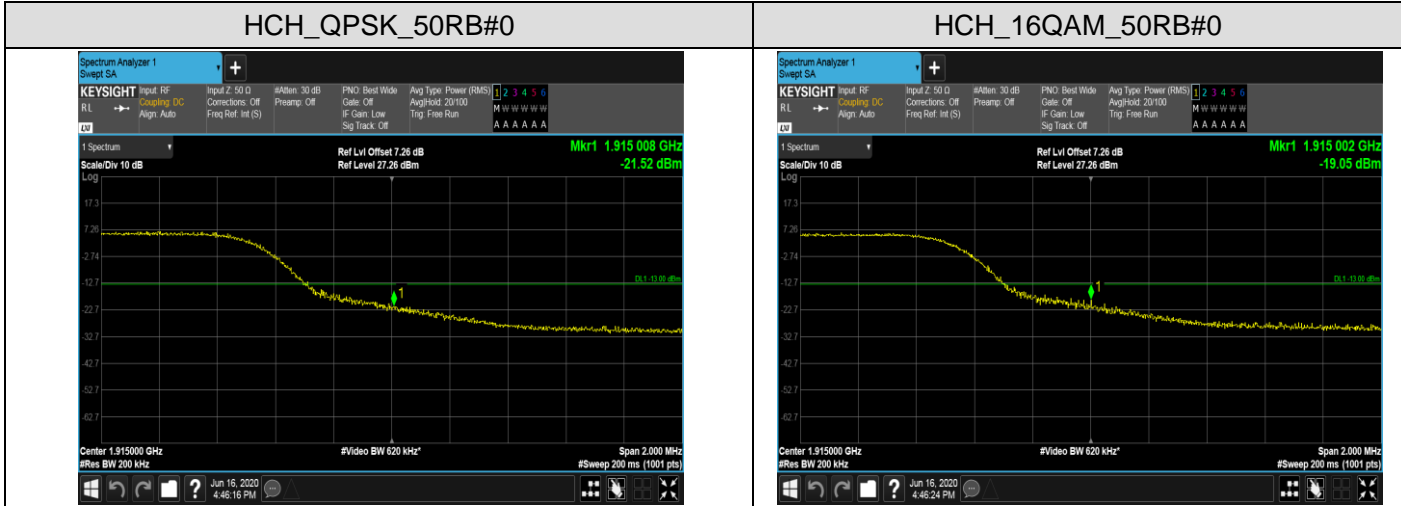

Channel Bandwidth: 3 MHz

LCH_QPSK_15RB#0

LCH_16QAM_15RB#0

HCH_QPSK_15RB#0

HCH_16QAM_15RB#0

Channel Bandwidth: 5 MHz

LCH_QPSK_25RB#0

LCH_16QAM_25RB#0

HCH_QPSK_25RB#0

HCH_16QAM_25RB#0

Channel Bandwidth: 10 MHz

Channel Bandwidth: 15 MHz

Channel Bandwidth: 20 MHz

APPENDIX D PHOTOGRAPHS OF TEST SETUP RADIATED SPURIOUS EMISSION

RADIATED SPURIOUS ABOVE 1G EMISSION