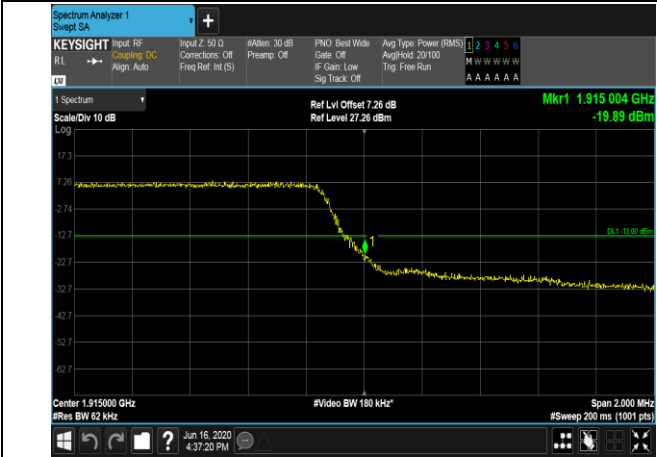

Channel Bandwidth: 3 MHz

LCH_QPSK_15RB#0

LCH_16QAM_15RB#0

HCH_QPSK_15RB#0

HCH_16QAM_15RB#0

Channel Bandwidth: 5 MHz

LCH_QPSK_25RB#0

LCH_16QAM_25RB#0

HCH_QPSK_25RB#0

HCH_16QAM_25RB#0

Channel Bandwidth: 10 MHz

Channel Bandwidth: 15 MHz

Channel Bandwidth: 20 MHz

APPENDIX D PHOTOGRAPHS OF TEST SETUP RADIATED SPURIOUS EMISSION

RADIATED SPURIOUS ABOVE 1G EMISSION