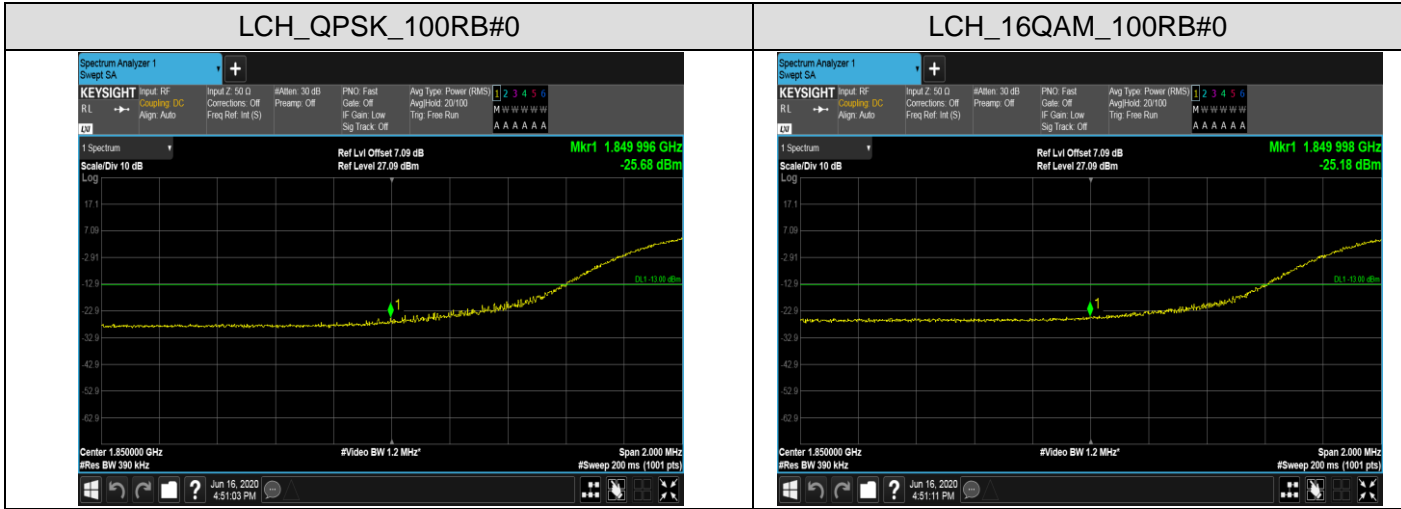

Channel Bandwidth: 3 MHz

LCH_QPSK_15RB#0

LCH_16QAM_15RB#0

HCH_QPSK_15RB#0

HCH_16QAM_15RB#0

Channel Bandwidth: 5 MHz

LCH_QPSK_25RB#0

LCH_16QAM_25RB#0

HCH_QPSK_25RB#0

HCH_16QAM_25RB#0

Channel Bandwidth: 10 MHz

Channel Bandwidth: 15 MHz

Channel Bandwidth: 20 MHz

APPENDIX D PHOTOGRAPHS OF TEST SETUP RADIATED SPURIOUS EMISSION

RADIATED SPURIOUS ABOVE 1G EMISSION