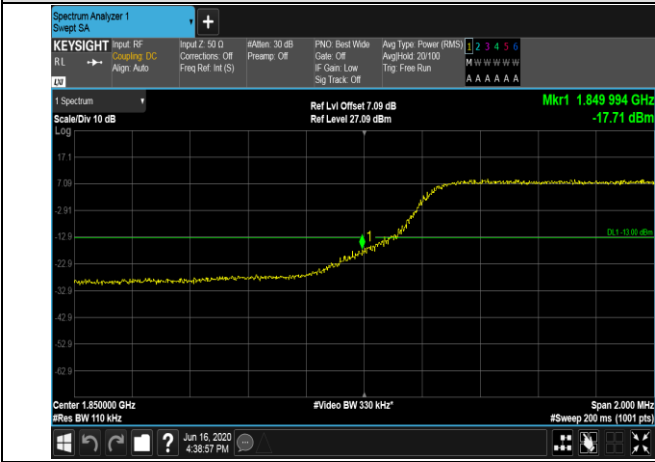

Channel Bandwidth: 3 MHz

LCH_QPSK_15RB#0

LCH_16QAM_15RB#0

HCH_QPSK_15RB#0

HCH_16QAM_15RB#0

Channel Bandwidth: 5 MHz

LCH_QPSK_25RB#0

LCH_16QAM_25RB#0

HCH_QPSK_25RB#0

HCH_16QAM_25RB#0

Channel Bandwidth: 10 MHz

Channel Bandwidth: 15 MHz

Channel Bandwidth: 20 MHz

APPENDIX D PHOTOGRAPHS OF TEST SETUP RADIATED SPURIOUS EMISSION

RADIATED SPURIOUS ABOVE 1G EMISSION