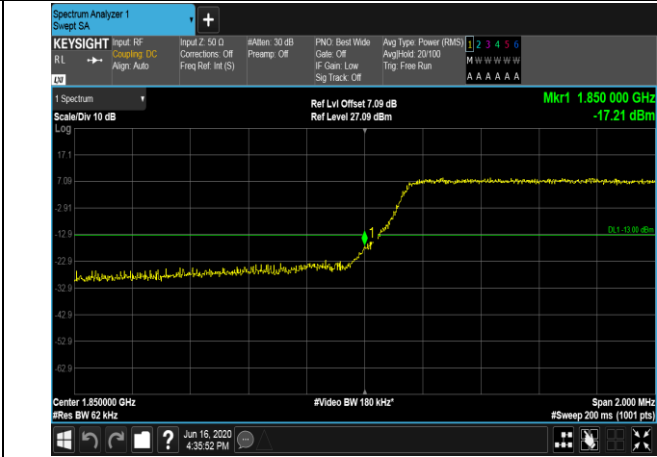

Channel Bandwidth: 3 MHz

LCH_QPSK_15RB#0

LCH_16QAM_15RB#0

HCH_QPSK_15RB#0

HCH_16QAM_15RB#0

Channel Bandwidth: 5 MHz

LCH_QPSK_25RB#0

LCH_16QAM_25RB#0

HCH_QPSK_25RB#0

HCH_16QAM_25RB#0

Channel Bandwidth: 10 MHz

Channel Bandwidth: 15 MHz

Channel Bandwidth: 20 MHz

APPENDIX D PHOTOGRAPHS OF TEST SETUP RADIATED SPURIOUS EMISSION

RADIATED SPURIOUS ABOVE 1G EMISSION