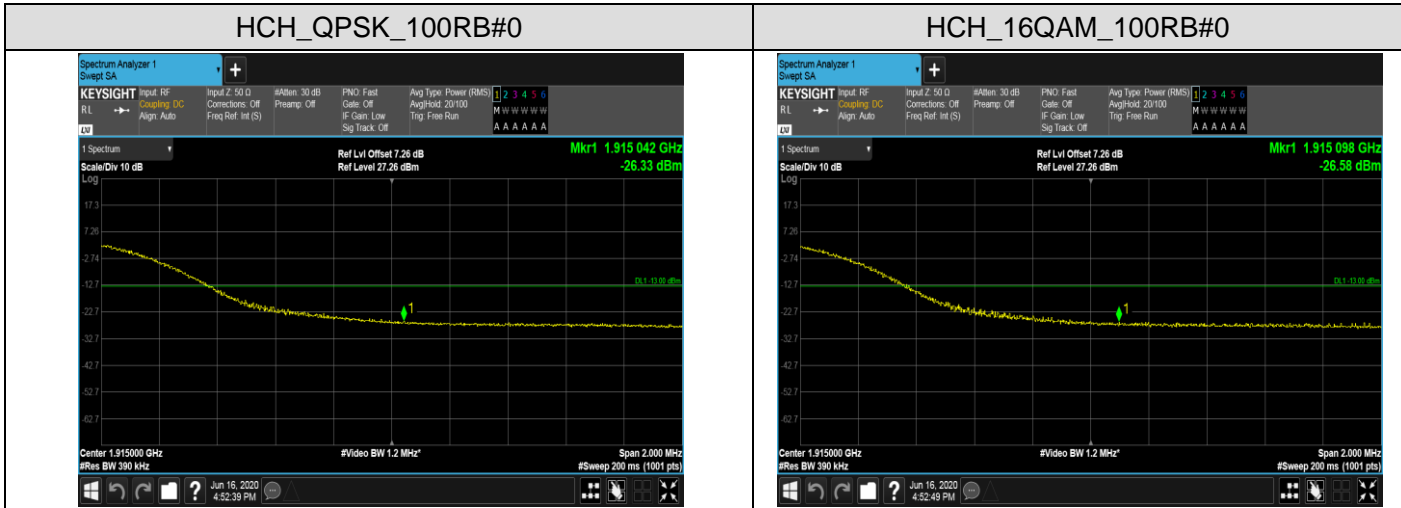

HCH_QPSK_25RB#0

HCH_16QAM_25RB#0

Channel Bandwidth: 10 MHz

Channel Bandwidth: 15 MHz

Channel Bandwidth: 20 MHz

APPENDIX D PHOTOGRAPHS OF TEST SETUP RADIATED SPURIOUS EMISSION

RADIATED SPURIOUS ABOVE 1G EMISSION