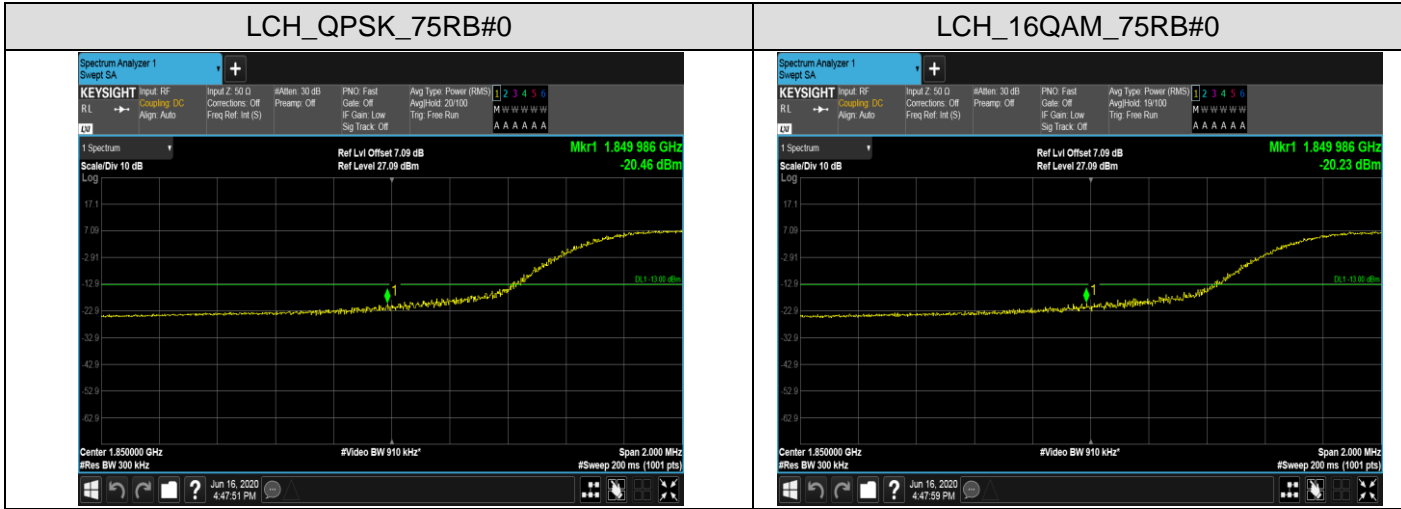

HCH_QPSK_25RB#0

HCH_16QAM_25RB#0

Channel Bandwidth: 10 MHz

Channel Bandwidth: 15 MHz

Channel Bandwidth: 20 MHz

APPENDIX D PHOTOGRAPHS OF TEST SETUP RADIATED SPURIOUS EMISSION

RADIATED SPURIOUS ABOVE 1G EMISSION