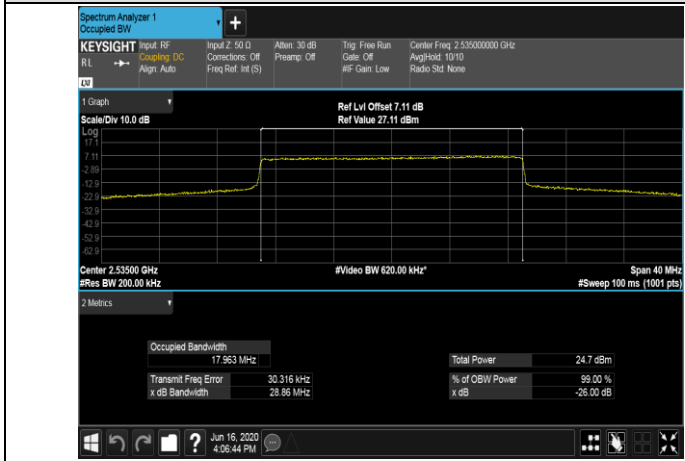

HCH_16QAM_50RB#0

Channel Bandwidth: 15 MHz

Channel Bandwidth: 20 MHz

LCH_QPSK_100RB#0

LCH_16QAM_100RB#0

MCH_QPSK_100RB#0

MCH_16QAM_100RB#0

HCH_QPSK_100RB#0

HCH_16QAM_100RB#0

LTE Band 12
 Channel Bandwidth: 1.4 MHz

LCH_QPSK_6RB#0

LCH_16QAM_6RB#0

MCH_QPSK_6RB#0

MCH_16QAM_6RB#0

HCH_QPSK_6RB#0

HCH_16QAM_6RB#0