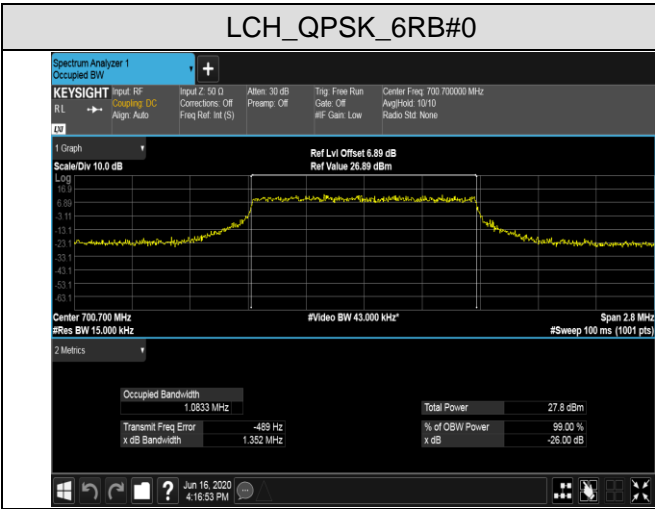

HCH_16QAM_50RB#0

Channel Bandwidth: 15 MHz

Channel Bandwidth: 20 MHz

LCH_QPSK_100RB#0

LCH_16QAM_100RB#0

MCH_QPSK_100RB#0

MCH_16QAM_100RB#0

HCH_QPSK_100RB#0

HCH_16QAM_100RB#0

LTE Band 12
 Channel Bandwidth: 1.4 MHz

LCH_QPSK_6RB#0

LCH_16QAM_6RB#0

MCH_QPSK_6RB#0

MCH_16QAM_6RB#0

HCH_QPSK_6RB#0

HCH_16QAM_6RB#0