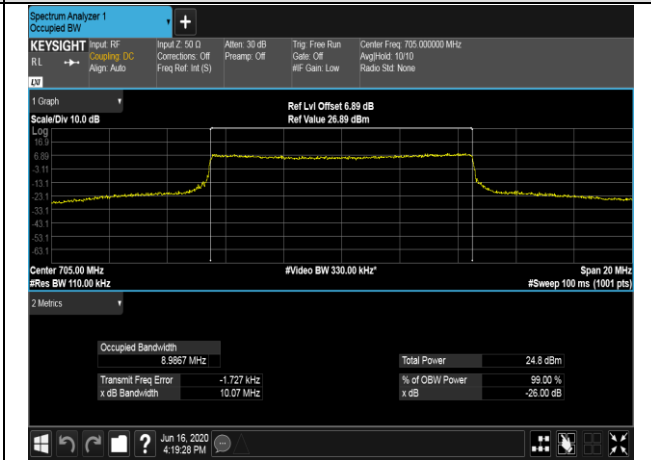

LCH_QPSK_25RB#0

LCH_16QAM_25RB#0

MCH_QPSK_25RB#0

MCH_16QAM_25RB#0

HCH_QPSK_25RB#0

HCH_16QAM_25RB#0

Channel Bandwidth: 10 MHz

LCH_QPSK_50RB#0

LCH_16QAM_50RB#0

MCH_QPSK_50RB#0

MCH_16QAM_50RB#0

HCH_QPSK_50RB#0

HCH_16QAM_50RB#0

LTE Band 25
 Channel Bandwidth: 1.4 MHz

Channel Bandwidth: 3 MHz

LCH_QPSK_15RB#0