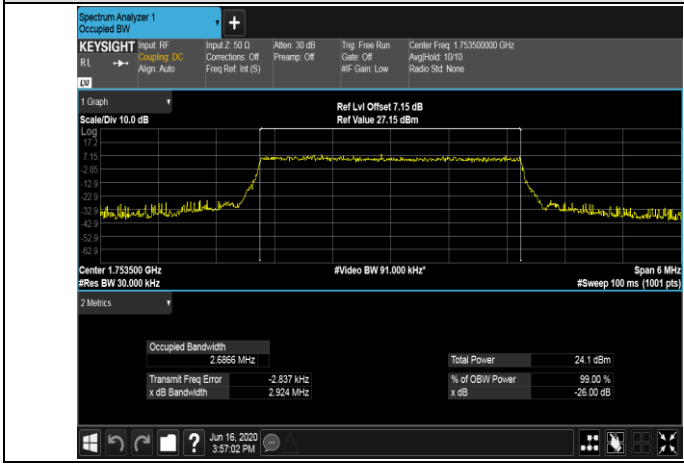

Channel Bandwidth: 3 MHz

LCH_QPSK_15RB#0

LCH_16QAM_15RB#0

MCH_QPSK_15RB#0

MCH_16QAM_15RB#0

HCH_QPSK_15RB#0

HCH_16QAM_15RB#0

Channel Bandwidth: 5 MHz

LCH_QPSK_25RB#0

LCH_16QAM_25RB#0

MCH_QPSK_25RB#0

MCH_16QAM_25RB#0

HCH_QPSK_25RB#0

HCH_16QAM_25RB#0

Channel Bandwidth: 10 MHz

LCH_QPSK_50RB#0