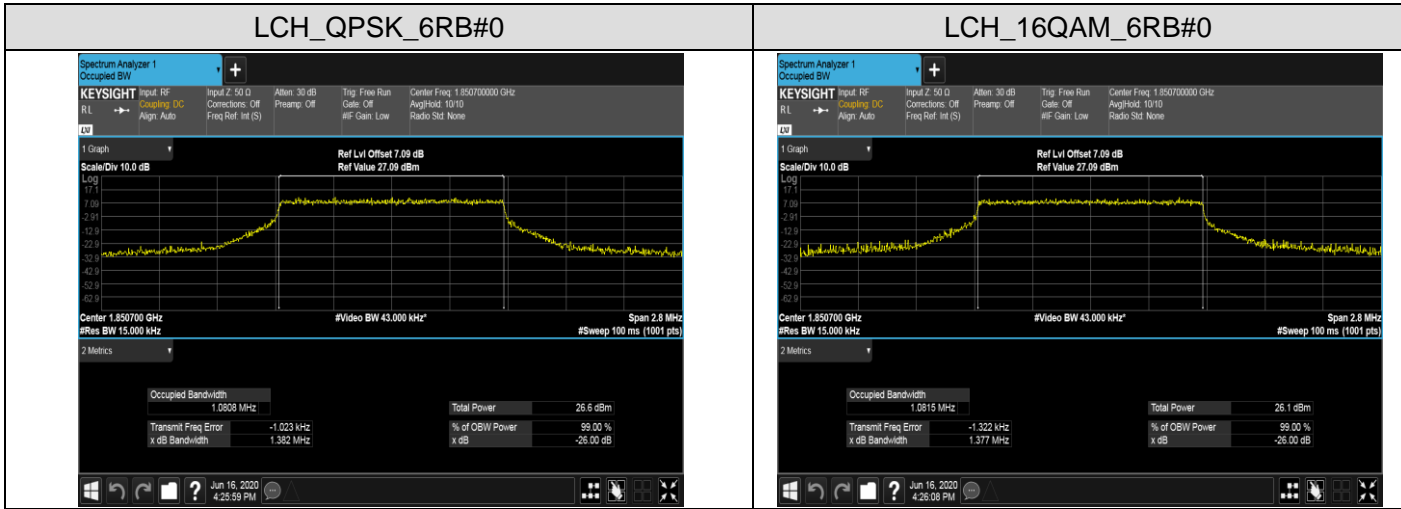

LCH_16QAM_50RB#0

MCH_QPSK_50RB#0

MCH_16QAM_50RB#0

HCH_QPSK_50RB#0

HCH_16QAM_50RB#0

LTE Band 25
 Channel Bandwidth: 1.4 MHz

Channel Bandwidth: 3 MHz

LCH_QPSK_15RB#0