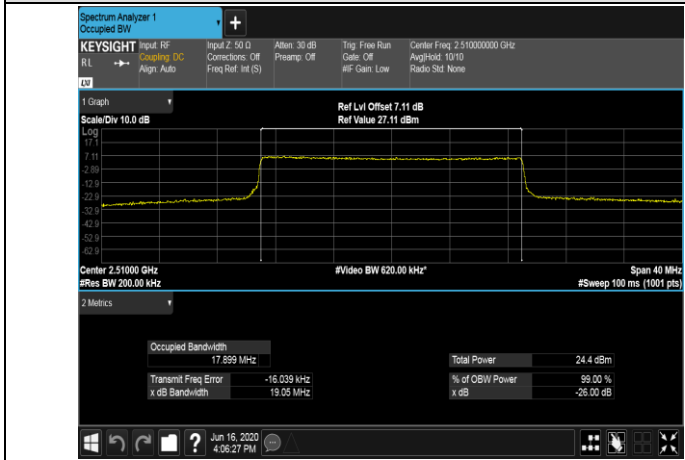

HCH_16QAM_50RB#0

Channel Bandwidth: 15 MHz

Channel Bandwidth: 20 MHz

LCH_QPSK_100RB#0

LCH_16QAM_100RB#0

MCH_QPSK_100RB#0

MCH_16QAM_100RB#0

HCH_QPSK_100RB#0

HCH_16QAM_100RB#0

LTE Band 12
 Channel Bandwidth: 1.4 MHz

LCH_QPSK_6RB#0

LCH_16QAM_6RB#0

MCH_QPSK_6RB#0

MCH_16QAM_6RB#0

HCH_QPSK_6RB#0

HCH_16QAM_6RB#0