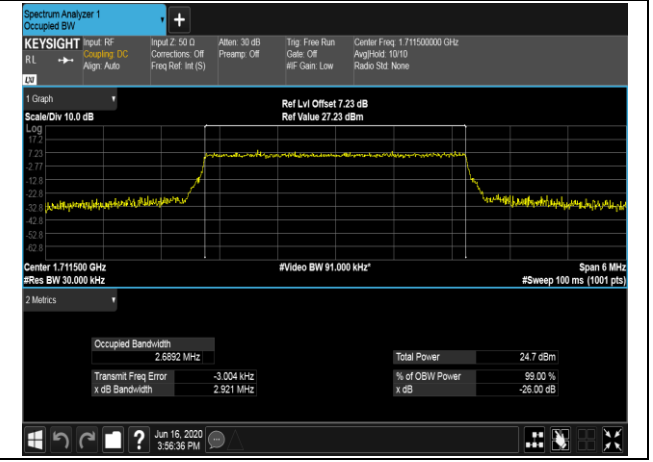

Channel Bandwidth: 3 MHz

LCH_QPSK_15RB#0

LCH_16QAM_15RB#0

MCH_QPSK_15RB#0

MCH_16QAM_15RB#0

HCH_QPSK_15RB#0

HCH_16QAM_15RB#0

Channel Bandwidth: 5 MHz