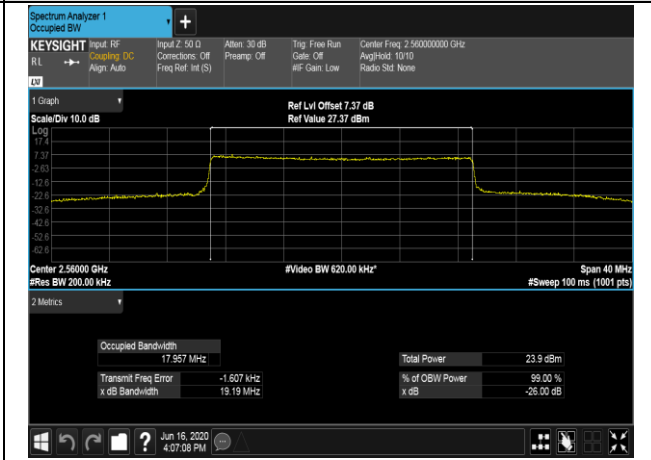

HCH_16QAM_100RB#0