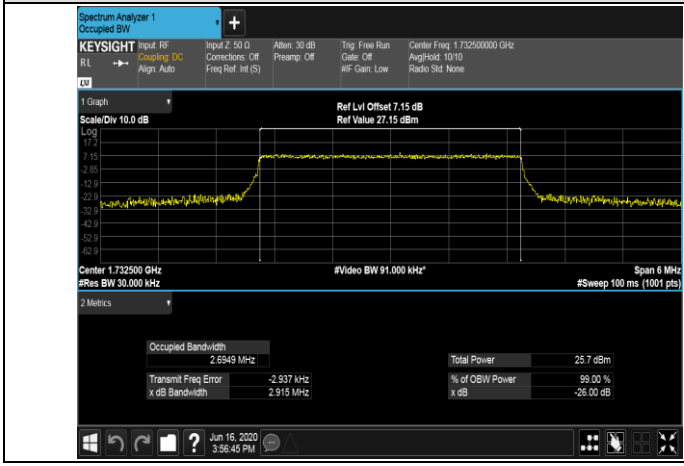

Channel Bandwidth: 3 MHz

LCH_QPSK_15RB#0

LCH_16QAM_15RB#0

MCH_QPSK_15RB#0

MCH_16QAM_15RB#0

HCH_QPSK_15RB#0

HCH_16QAM_15RB#0

Channel Bandwidth: 5 MHz

LCH_QPSK_25RB#0

LCH_16QAM_25RB#0

MCH_QPSK_25RB#0

MCH_16QAM_25RB#0

HCH_QPSK_25RB#0

HCH_16QAM_25RB#0

Channel Bandwidth: 10 MHz

LCH_QPSK_50RB#0