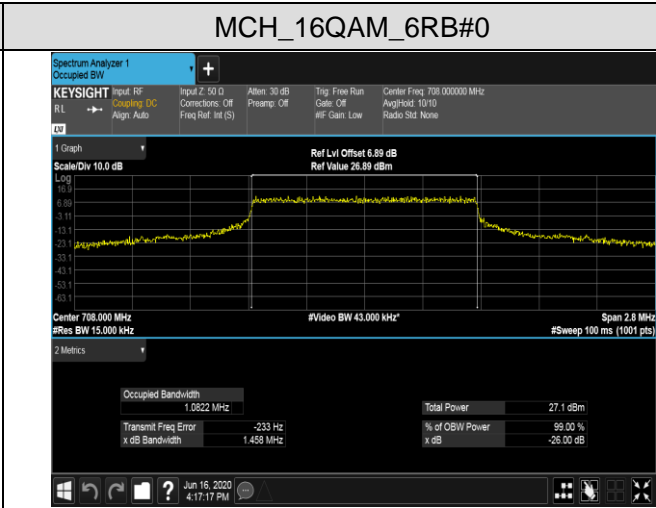

HCH_16QAM_100RB#0

LTE Band 12
 Channel Bandwidth: 1.4 MHz

LCH_QPSK_6RB#0

LCH_16QAM_6RB#0

MCH_QPSK_6RB#0

MCH_16QAM_6RB#0

HCH_QPSK_6RB#0

HCH_16QAM_6RB#0