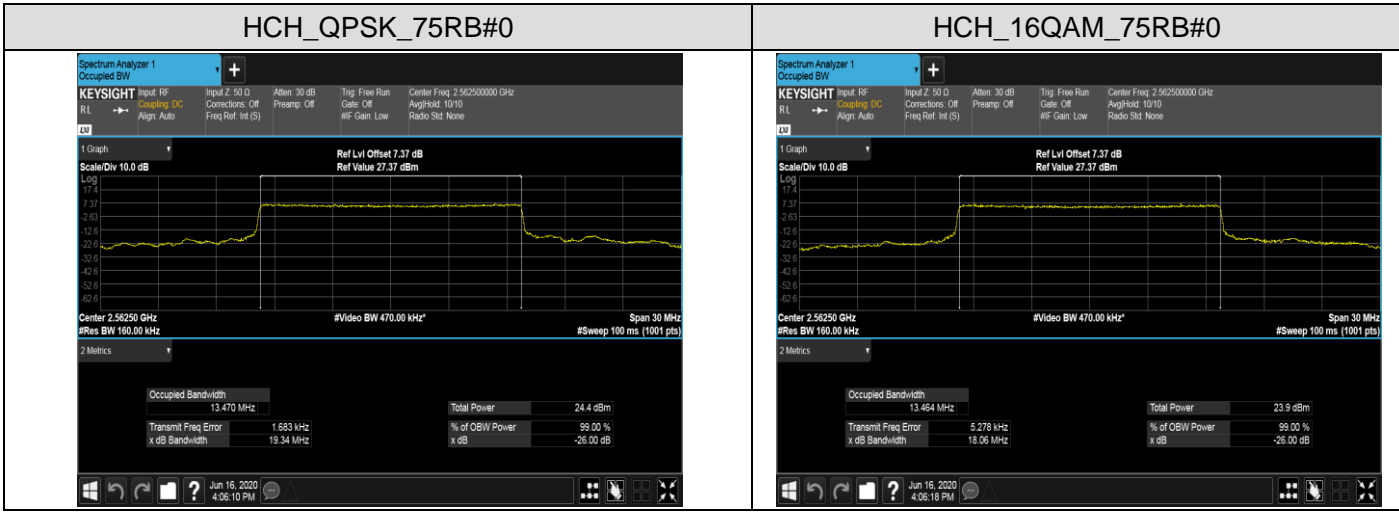

Channel Bandwidth: 15 MHz