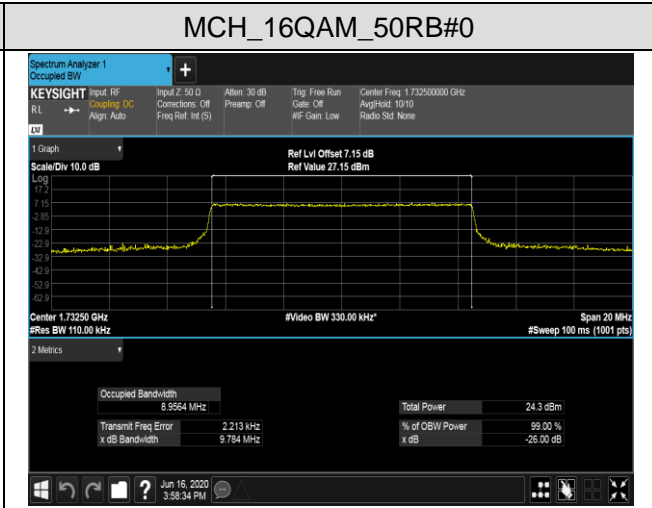

LCH_QPSK_25RB#0

LCH_16QAM_25RB#0

MCH_QPSK_25RB#0

MCH_16QAM_25RB#0

HCH_QPSK_25RB#0

HCH_16QAM_25RB#0

Channel Bandwidth: 10 MHz

LCH_QPSK_50RB#0

LCH_16QAM_50RB#0

MCH_QPSK_50RB#0

MCH_16QAM_50RB#0

HCH_QPSK_50RB#0

HCH_16QAM_50RB#0

Channel Bandwidth: 15 MHz

LCH_QPSK_75RB#0

LCH_16QAM_75RB#0