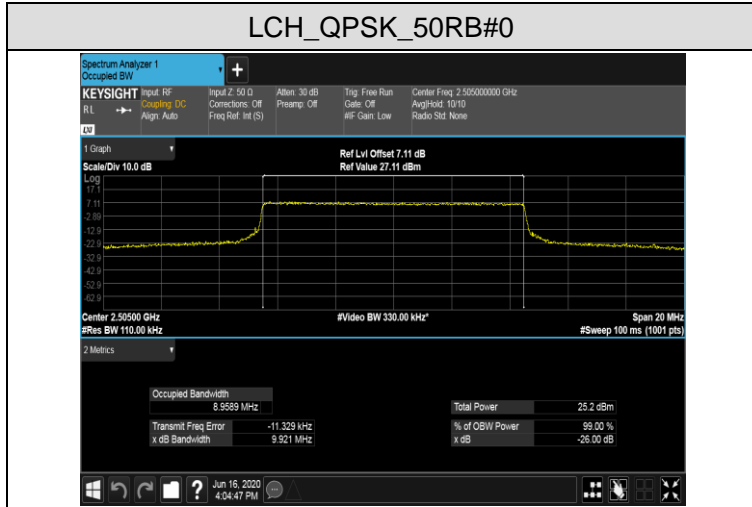

MCH_QPSK_50RB#0

Channel Bandwidth: 10 MHz

LCH_QPSK_50RB#0