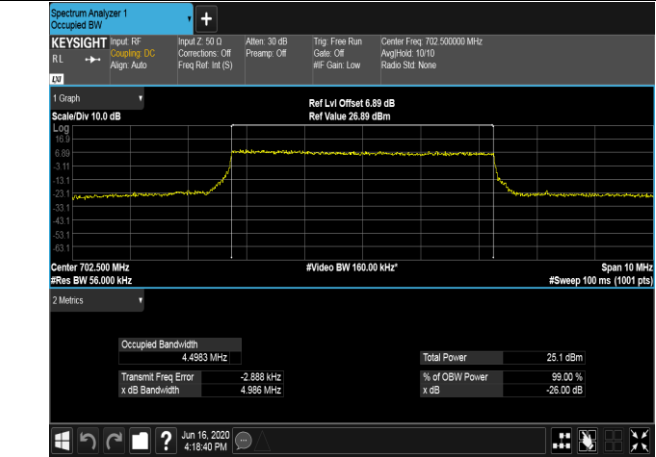

LCH_16QAM_25RB#0