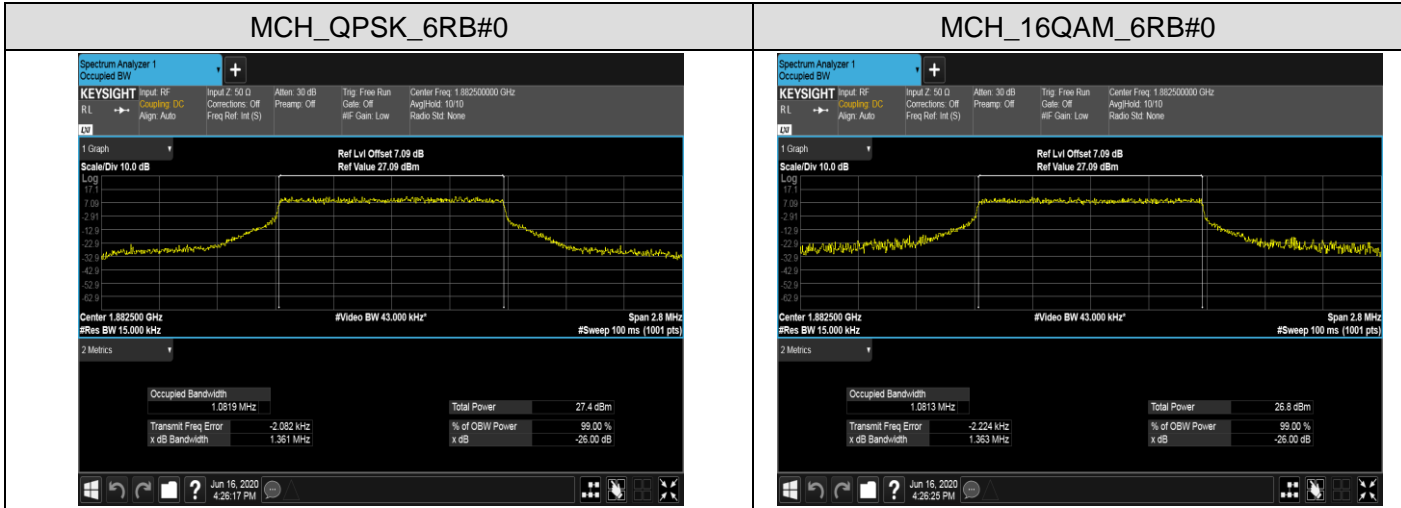

LCH_16QAM_50RB#0

MCH_QPSK_50RB#0

MCH_16QAM_50RB#0

HCH_QPSK_50RB#0

HCH_16QAM_50RB#0

LTE Band 25
 Channel Bandwidth: 1.4 MHz

Channel Bandwidth: 3 MHz

LCH_QPSK_15RB#0