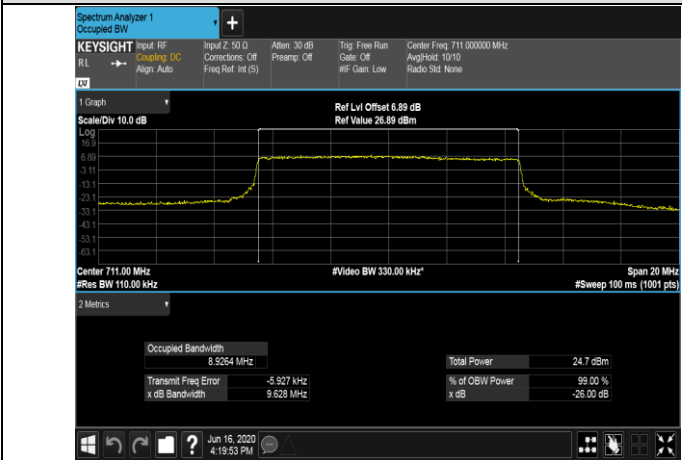

LCH_16QAM_50RB#0

MCH_QPSK_50RB#0

MCH_16QAM_50RB#0

HCH_QPSK_50RB#0

HCH_16QAM_50RB#0

LTE Band 25
 Channel Bandwidth: 1.4 MHz

Channel Bandwidth: 3 MHz

LCH_QPSK_15RB#0