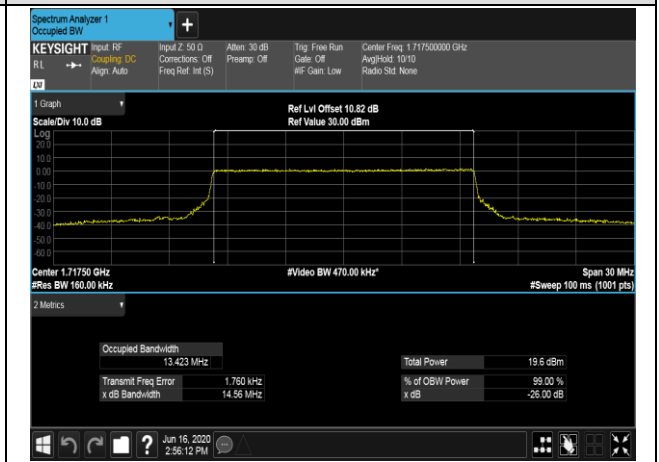

LCH_16QAM_50RB#0

MCH_QPSK_50RB#0

MCH_16QAM_50RB#0

HCH_QPSK_50RB#0

HCH_16QAM_50RB#0

Channel Bandwidth: 15 MHz

LCH_QPSK_75RB#0

LCH_16QAM_75RB#0