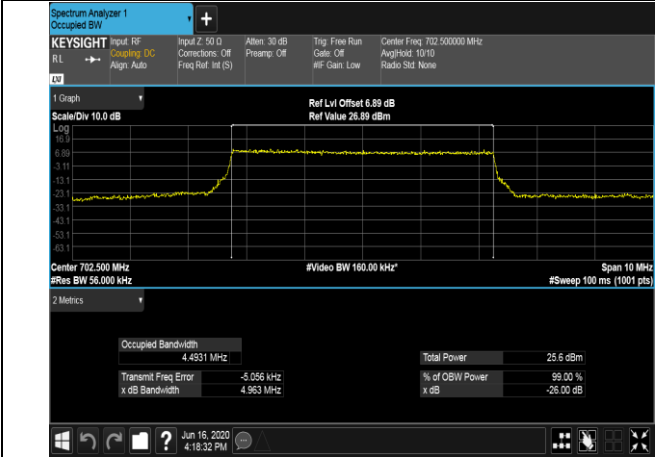

Channel Bandwidth: 5 MHz

LCH_QPSK_25RB#0