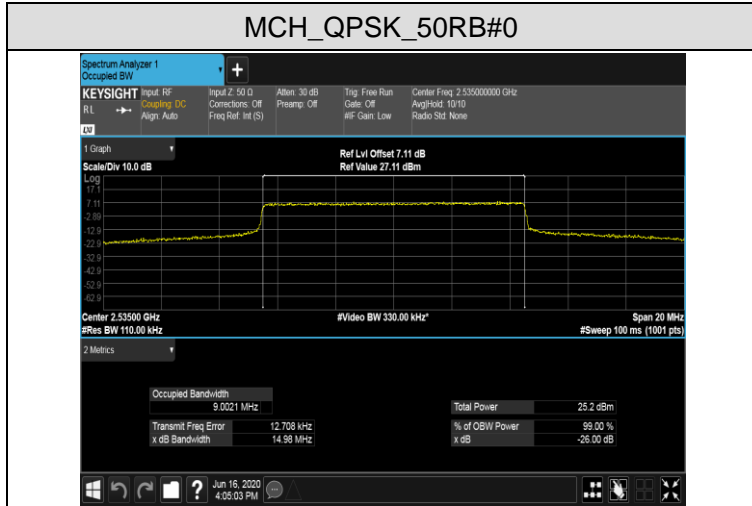

MCH_16QAM_100RB#0

HCH_QPSK_100RB#0

HCH_16QAM_100RB#0

LTE Band 7
 Channel Bandwidth: 5 MHz

LCH_QPSK_25RB#0

LCH_16QAM_25RB#0

MCH_QPSK_25RB#0

MCH_16QAM_25RB#0

HCH_QPSK_25RB#0

HCH_16QAM_25RB#0

Channel Bandwidth: 10 MHz

LCH_QPSK_50RB#0

LCH_16QAM_50RB#0

MCH_QPSK_50RB#0

MCH_16QAM_50RB#0

HCH_QPSK_50RB#0