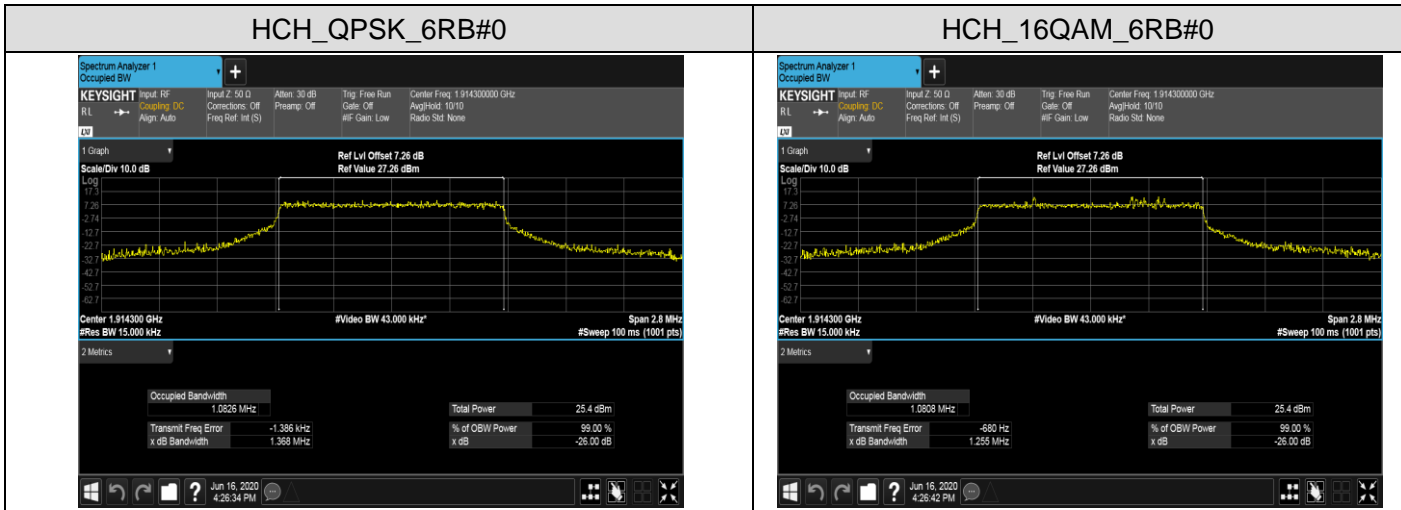

LCH_16QAM_50RB#0

MCH_QPSK_50RB#0

MCH_16QAM_50RB#0

HCH_QPSK_50RB#0

HCH_16QAM_50RB#0

LTE Band 25
 Channel Bandwidth: 1.4 MHz

Channel Bandwidth: 3 MHz

LCH_QPSK_15RB#0