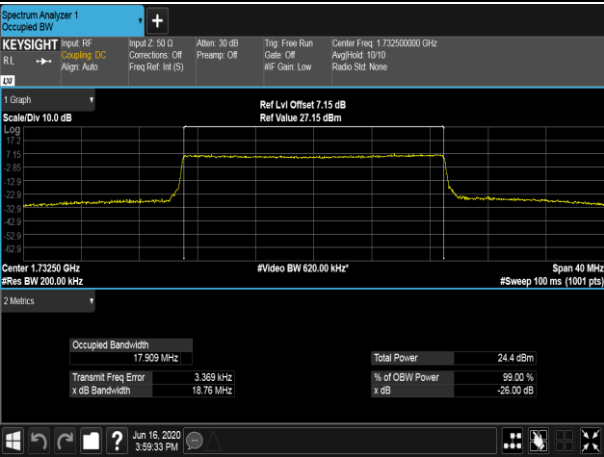

MCH_QPSK_75RB#0

MCH_16QAM_75RB#0

HCH_QPSK_75RB#0

HCH_16QAM_75RB#0

Channel Bandwidth: 20 MHz

LCH_QPSK_100RB#0

LCH_16QAM_100RB#0

MCH_QPSK_100RB#0

MCH_16QAM_100RB#0

HCH_QPSK_100RB#0

HCH_16QAM_100RB#0

LTE Band 7
 Channel Bandwidth: 5 MHz

LCH_QPSK_25RB#0

LCH_16QAM_25RB#0

MCH_QPSK_25RB#0

MCH_16QAM_25RB#0