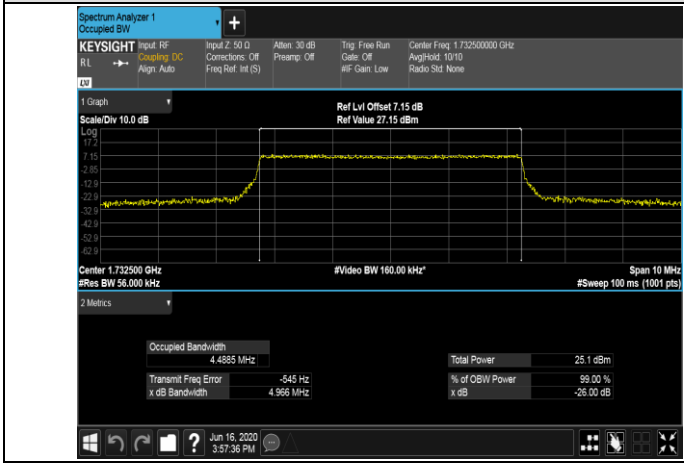

Channel Bandwidth: 3 MHz

LCH_QPSK_15RB#0

LCH_16QAM_15RB#0

MCH_QPSK_15RB#0

MCH_16QAM_15RB#0

HCH_QPSK_15RB#0

HCH_16QAM_15RB#0

Channel Bandwidth: 5 MHz

LCH_QPSK_25RB#0

LCH_16QAM_25RB#0

MCH_QPSK_25RB#0

MCH_16QAM_25RB#0

HCH_QPSK_25RB#0

HCH_16QAM_25RB#0

Channel Bandwidth: 10 MHz

LCH_QPSK_50RB#0