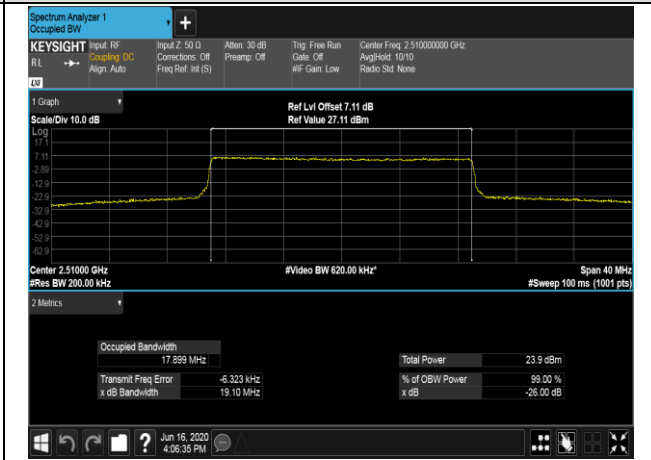

HCH_16QAM_50RB#0

Channel Bandwidth: 15 MHz

Channel Bandwidth: 20 MHz

LCH_QPSK_100RB#0

LCH_16QAM_100RB#0

MCH_QPSK_100RB#0

MCH_16QAM_100RB#0

HCH_QPSK_100RB#0

HCH_16QAM_100RB#0

LTE Band 12
 Channel Bandwidth: 1.4 MHz

LCH_QPSK_6RB#0

LCH_16QAM_6RB#0

MCH_QPSK_6RB#0

MCH_16QAM_6RB#0

HCH_QPSK_6RB#0

HCH_16QAM_6RB#0