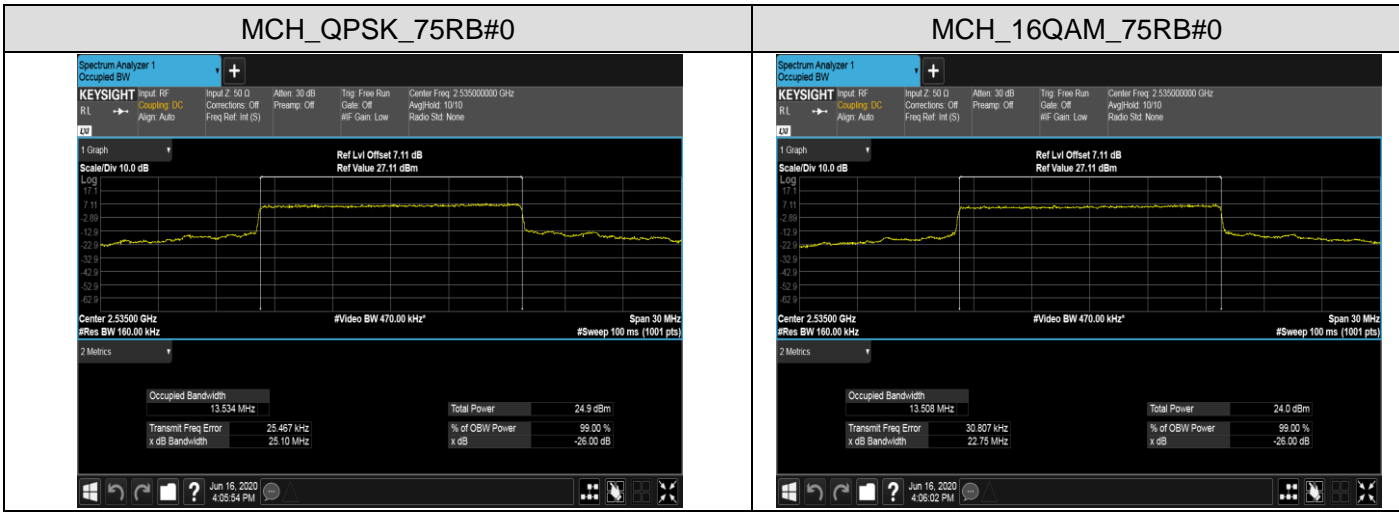

Channel Bandwidth: 15 MHz