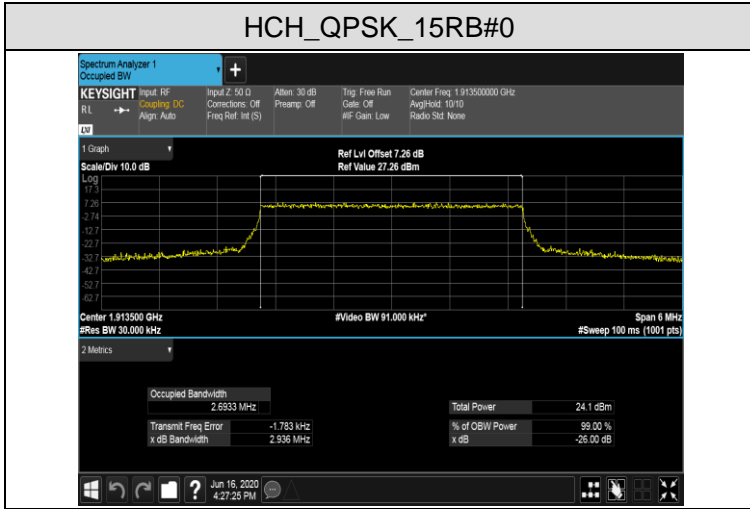

LCH_16QAM_15RB#0

MCH_QPSK_15RB#0

MCH_16QAM_15RB#0

HCH_QPSK_15RB#0

HCH_16QAM_15RB#0

Channel Bandwidth: 5 MHz

LCH_QPSK_25RB#0

LCH_16QAM_25RB#0