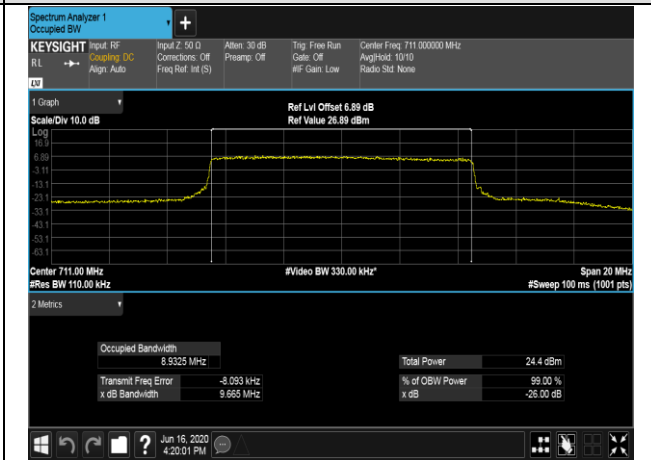

LCH_16QAM_50RB#0

MCH_QPSK_50RB#0

MCH_16QAM_50RB#0

HCH_QPSK_50RB#0

HCH_16QAM_50RB#0

LTE Band 25
 Channel Bandwidth: 1.4 MHz

Channel Bandwidth: 3 MHz

LCH_QPSK_15RB#0