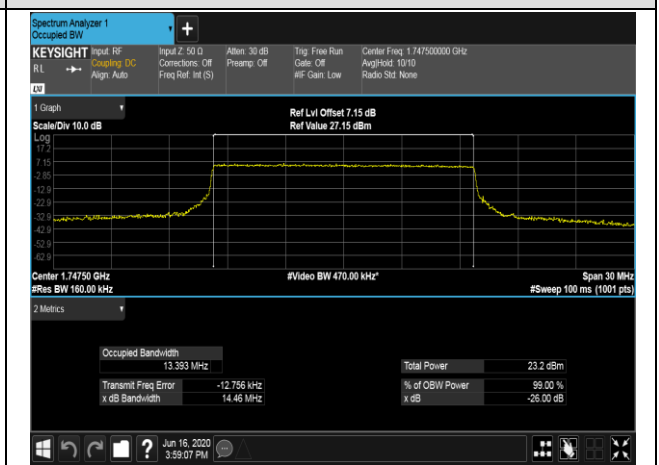

MCH_QPSK_75RB#0

MCH_16QAM_75RB#0

HCH_QPSK_75RB#0

HCH_16QAM_75RB#0

Channel Bandwidth: 20 MHz

LCH_QPSK_100RB#0

LCH_16QAM_100RB#0

MCH_QPSK_100RB#0

MCH_16QAM_100RB#0

HCH_QPSK_100RB#0

HCH_16QAM_100RB#0

LTE Band 7
 Channel Bandwidth: 5 MHz

LCH_QPSK_25RB#0

LCH_16QAM_25RB#0

MCH_QPSK_25RB#0

MCH_16QAM_25RB#0