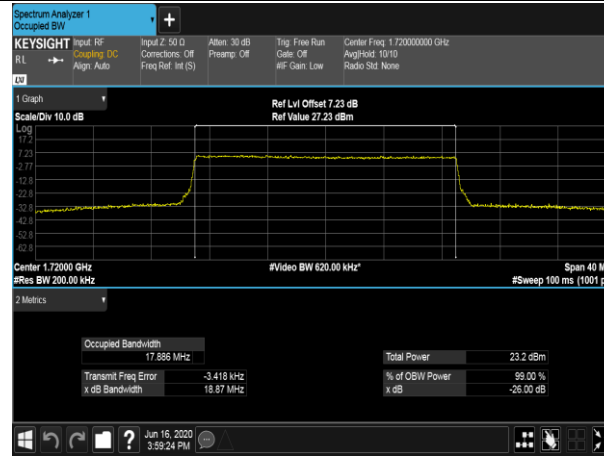

MCH_QPSK_75RB#0

MCH_16QAM_75RB#0

HCH_QPSK_75RB#0

HCH_16QAM_75RB#0

Channel Bandwidth: 20 MHz

LCH_QPSK_100RB#0

LCH_16QAM_100RB#0

MCH_QPSK_100RB#0

MCH_16QAM_100RB#0

HCH_QPSK_100RB#0

HCH_16QAM_100RB#0

LTE Band 7
 Channel Bandwidth: 5 MHz

LCH_QPSK_25RB#0

LCH_16QAM_25RB#0

MCH_QPSK_25RB#0

MCH_16QAM_25RB#0