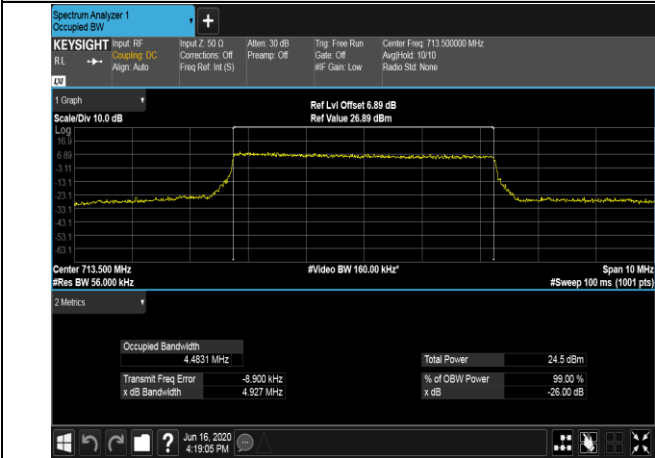

LCH_QPSK_25RB#0

LCH_16QAM_25RB#0

MCH_QPSK_25RB#0

MCH_16QAM_25RB#0

HCH_QPSK_25RB#0

HCH_16QAM_25RB#0

Channel Bandwidth: 10 MHz

LCH_QPSK_50RB#0

LCH_16QAM_50RB#0

MCH_QPSK_50RB#0

MCH_16QAM_50RB#0

HCH_QPSK_50RB#0

HCH_16QAM_50RB#0

LTE Band 25
 Channel Bandwidth: 1.4 MHz

Channel Bandwidth: 3 MHz

LCH_QPSK_15RB#0