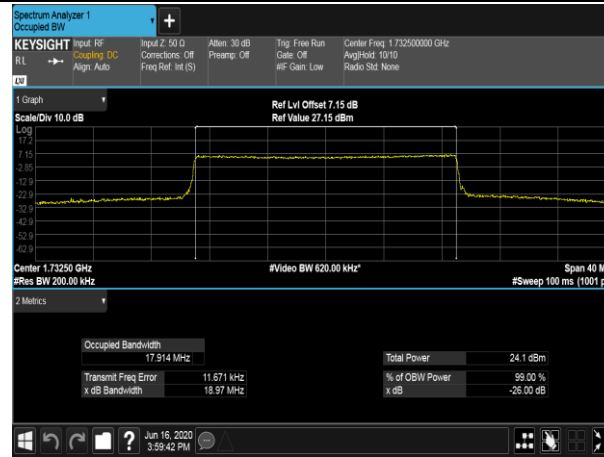

MCH_QPSK_75RB#0

MCH_16QAM_75RB#0

HCH_QPSK_75RB#0

HCH_16QAM_75RB#0

Channel Bandwidth: 20 MHz

LCH_QPSK_100RB#0

LCH_16QAM_100RB#0

MCH_QPSK_100RB#0

MCH_16QAM_100RB#0

HCH_QPSK_100RB#0

HCH_16QAM_100RB#0

LTE Band 7
 Channel Bandwidth: 5 MHz

LCH_QPSK_25RB#0

LCH_16QAM_25RB#0

MCH_QPSK_25RB#0

MCH_16QAM_25RB#0