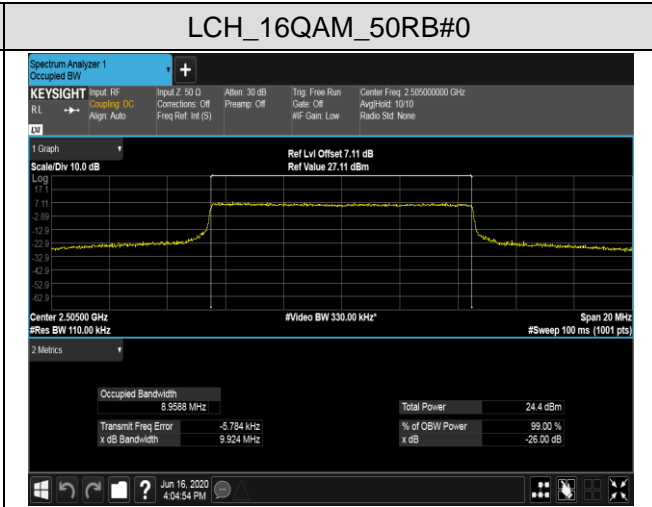

HCH_QPSK_25RB#0

HCH_16QAM_25RB#0

Channel Bandwidth: 10 MHz

LCH_QPSK_50RB#0

LCH_16QAM_50RB#0

MCH_QPSK_50RB#0

MCH_16QAM_50RB#0

HCH_QPSK_50RB#0