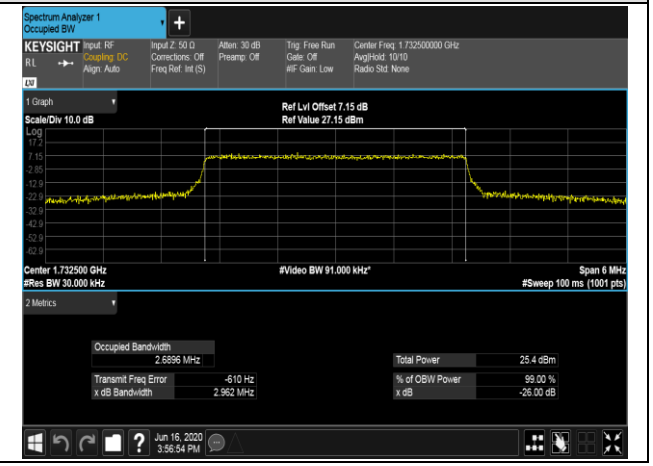

Channel Bandwidth: 3 MHz

LCH_QPSK_15RB#0

LCH_16QAM_15RB#0

MCH_QPSK_15RB#0

MCH_16QAM_15RB#0

HCH_QPSK_15RB#0

HCH_16QAM_15RB#0

Channel Bandwidth: 5 MHz