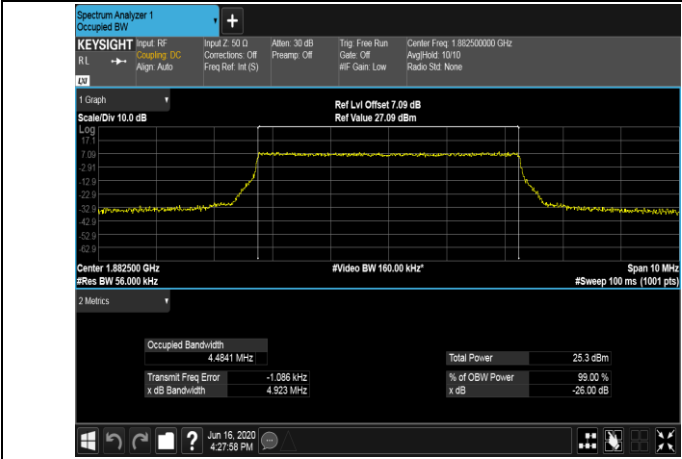

MCH_QPSK_25RB#0