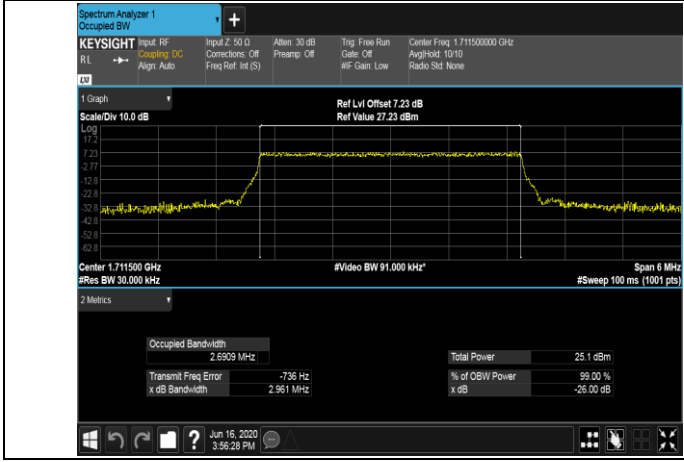

Channel Bandwidth: 3 MHz

LCH_QPSK_15RB#0

LCH_16QAM_15RB#0

MCH_QPSK_15RB#0

MCH_16QAM_15RB#0

HCH_QPSK_15RB#0

HCH_16QAM_15RB#0

Channel Bandwidth: 5 MHz

LCH_QPSK_25RB#0

LCH_16QAM_25RB#0

MCH_QPSK_25RB#0

MCH_16QAM_25RB#0

HCH_QPSK_25RB#0

HCH_16QAM_25RB#0

Channel Bandwidth: 10 MHz

LCH_QPSK_50RB#0