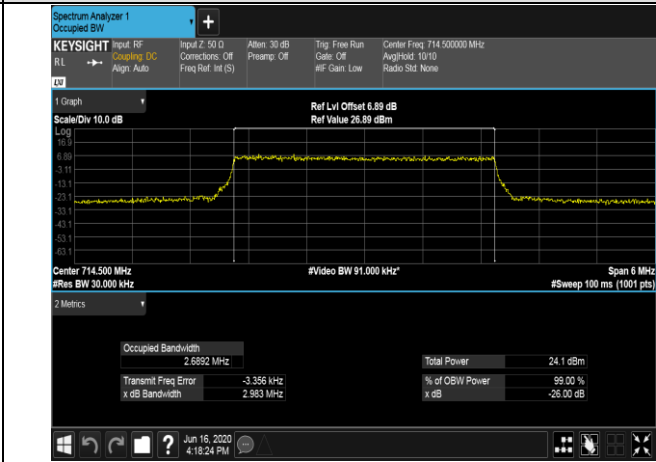

Channel Bandwidth: 3 MHz

LCH_QPSK_15RB#0

LCH_16QAM_15RB#0

MCH_QPSK_15RB#0

MCH_16QAM_15RB#0

HCH_QPSK_15RB#0

HCH_16QAM_15RB#0

Channel Bandwidth: 5 MHz