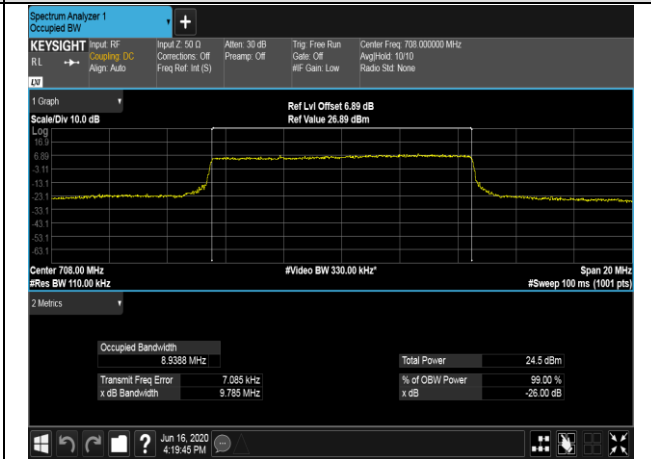

LCH_QPSK_25RB#0

LCH_16QAM_25RB#0

MCH_QPSK_25RB#0

MCH_16QAM_25RB#0

HCH_QPSK_25RB#0

HCH_16QAM_25RB#0

Channel Bandwidth: 10 MHz

LCH_QPSK_50RB#0

LCH_16QAM_50RB#0

MCH_QPSK_50RB#0

MCH_16QAM_50RB#0

HCH_QPSK_50RB#0

HCH_16QAM_50RB#0

LTE Band 25
 Channel Bandwidth: 1.4 MHz

Channel Bandwidth: 3 MHz

LCH_QPSK_15RB#0