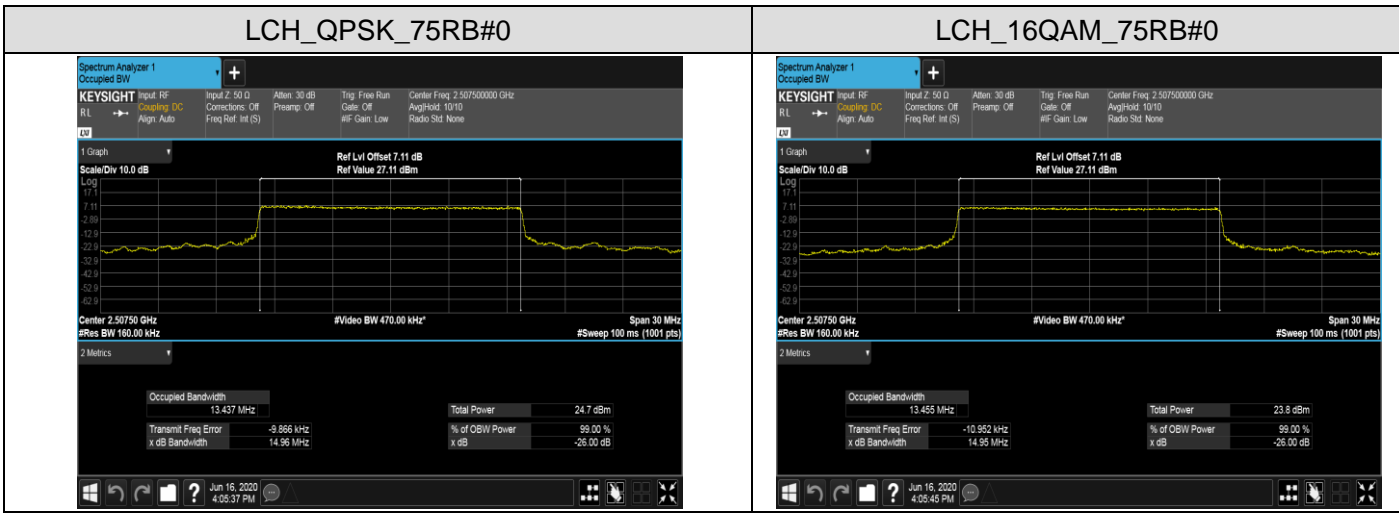

Channel Bandwidth: 15 MHz