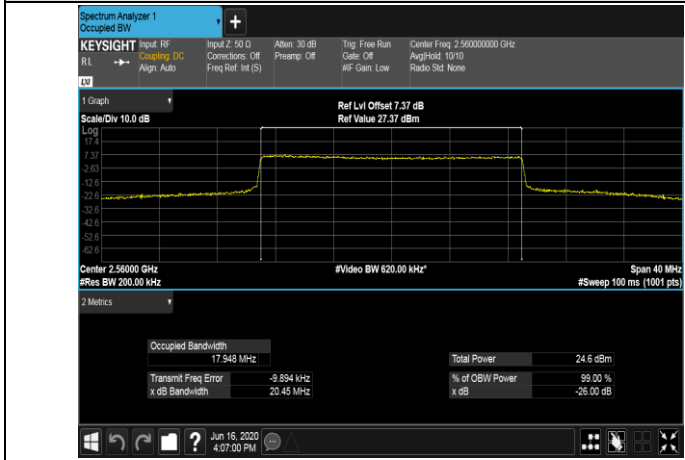

HCH_16QAM_50RB#0

Channel Bandwidth: 15 MHz

Channel Bandwidth: 20 MHz

LCH_QPSK_100RB#0

LCH_16QAM_100RB#0

MCH_QPSK_100RB#0

MCH_16QAM_100RB#0

HCH_QPSK_100RB#0

HCH_16QAM_100RB#0

LTE Band 12
 Channel Bandwidth: 1.4 MHz

LCH_QPSK_6RB#0

LCH_16QAM_6RB#0

MCH_QPSK_6RB#0

MCH_16QAM_6RB#0

HCH_QPSK_6RB#0

HCH_16QAM_6RB#0