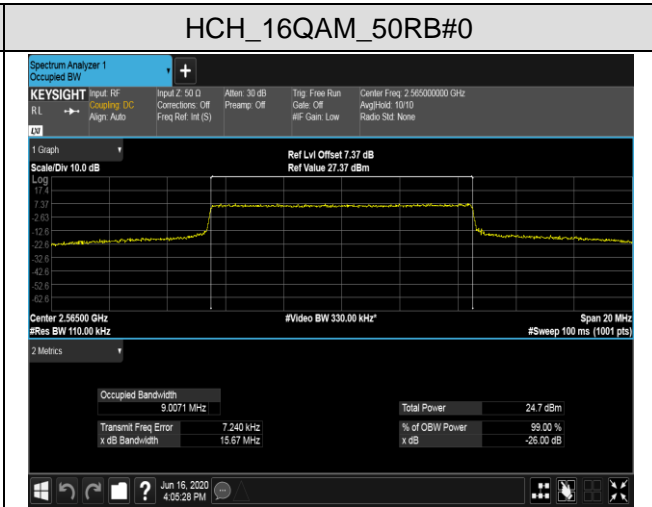

Channel Bandwidth: 10 MHz