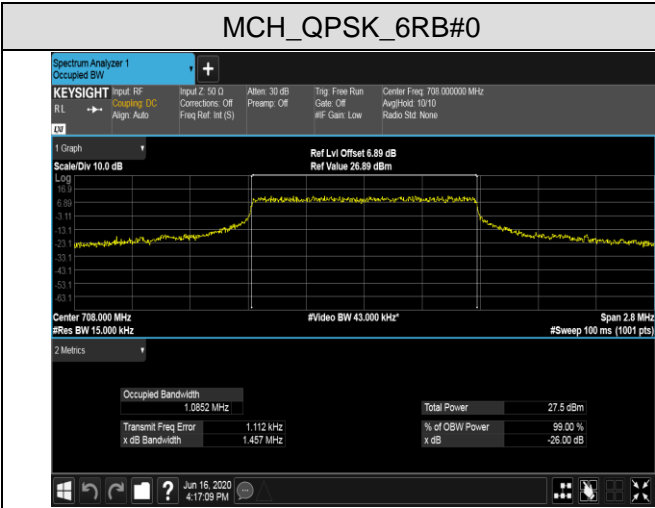

HCH_16QAM_100RB#0

LTE Band 12
 Channel Bandwidth: 1.4 MHz

LCH_QPSK_6RB#0

LCH_16QAM_6RB#0

MCH_QPSK_6RB#0

MCH_16QAM_6RB#0

HCH_QPSK_6RB#0

HCH_16QAM_6RB#0