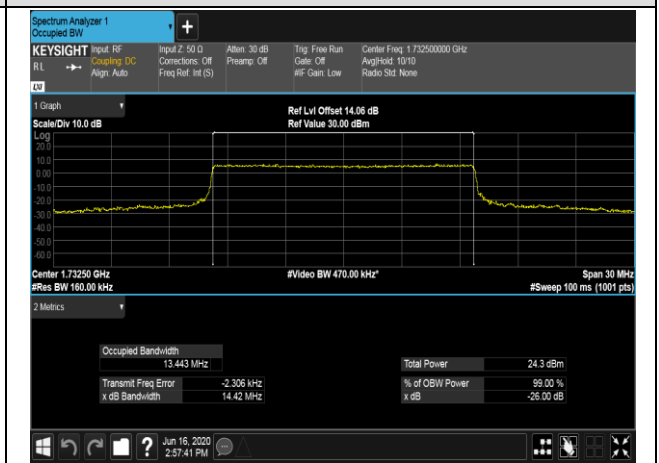

LCH_QPSK_25RB#0

LCH_16QAM_25RB#0

MCH_QPSK_25RB#0

MCH_16QAM_25RB#0

HCH_QPSK_25RB#0

HCH_16QAM_25RB#0

Channel Bandwidth: 10 MHz

LCH_QPSK_50RB#0

LCH_16QAM_50RB#0

MCH_QPSK_50RB#0

MCH_16QAM_50RB#0

HCH_QPSK_50RB#0

HCH_16QAM_50RB#0

Channel Bandwidth: 15 MHz

LCH_QPSK_75RB#0

LCH_16QAM_75RB#0

MCH_QPSK_75RB#0

MCH_16QAM_75RB#0

HCH_QPSK_75RB#0

HCH_16QAM_75RB#0

Channel Bandwidth: 20 MHz

LCH_QPSK_100RB#0

LCH_16QAM_100RB#0

MCH_QPSK_100RB#0

MCH_16QAM_100RB#0

HCH_QPSK_100RB#0

HCH_16QAM_100RB#0

LTE Band 7
 Channel Bandwidth: 5 MHz

LCH_QPSK_25RB#0

LCH_16QAM_25RB#0

MCH_QPSK_25RB#0

MCH_16QAM_25RB#0