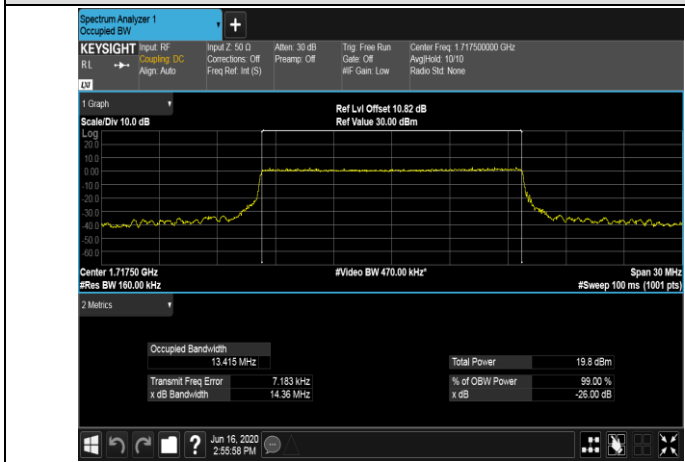

LCH_16QAM_50RB#0

MCH_QPSK_50RB#0

MCH_16QAM_50RB#0

HCH_QPSK_50RB#0

HCH_16QAM_50RB#0

Channel Bandwidth: 15 MHz

LCH_QPSK_75RB#0

LCH_16QAM_75RB#0