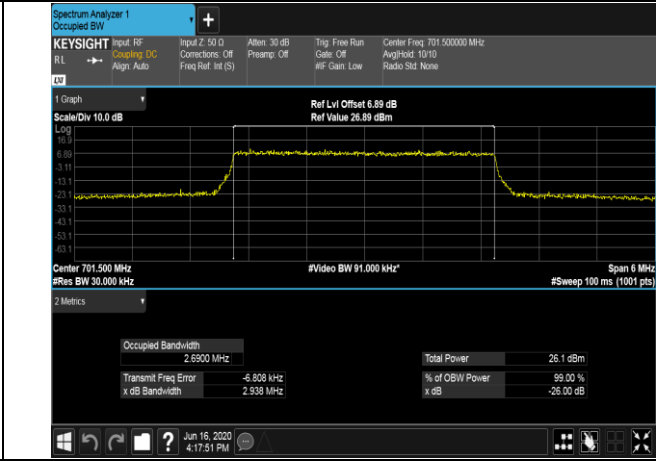

LCH_16QAM_15RB#0