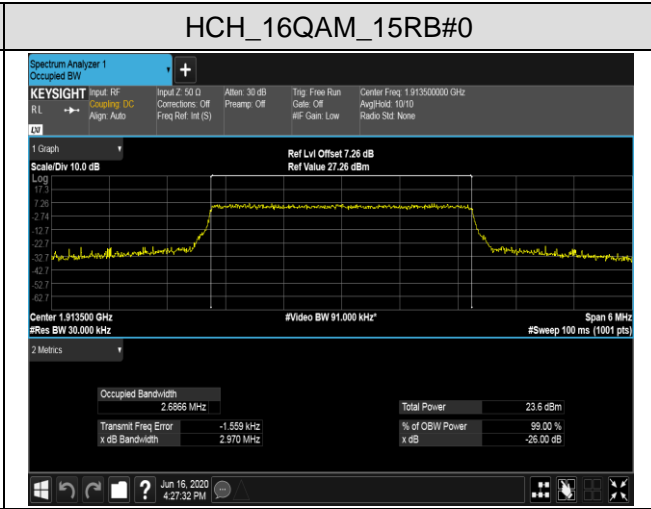

HCH_16QAM_15RB#0