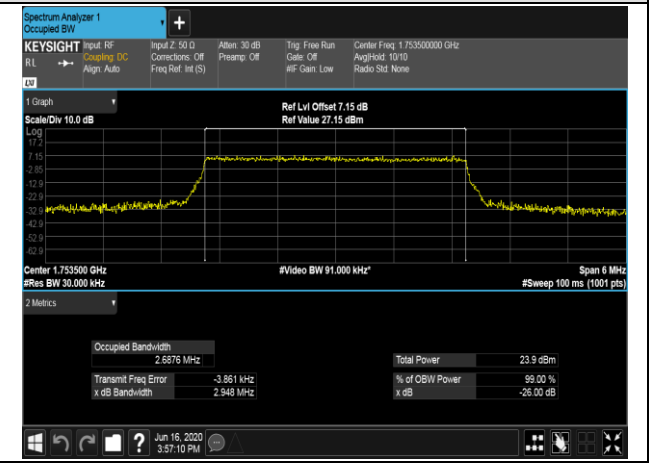

Channel Bandwidth: 3 MHz

LCH_QPSK_15RB#0

LCH_16QAM_15RB#0

MCH_QPSK_15RB#0

MCH_16QAM_15RB#0

HCH_QPSK_15RB#0

HCH_16QAM_15RB#0

Channel Bandwidth: 5 MHz