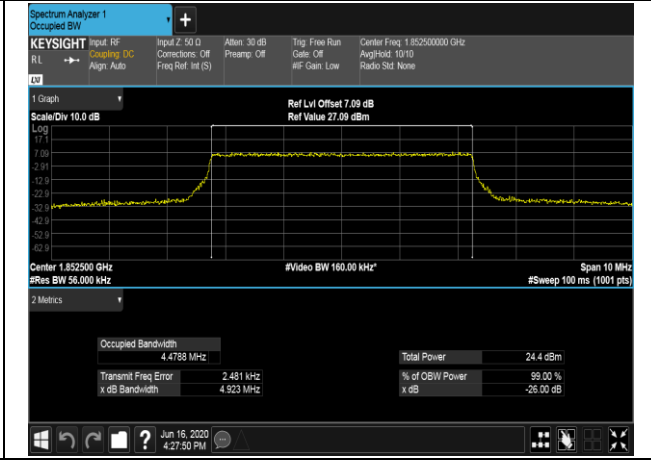

LCH_16QAM_25RB#0