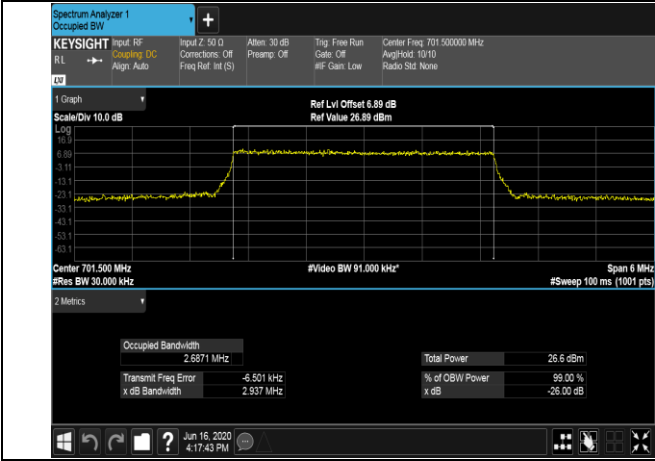

Channel Bandwidth: 3 MHz

LCH_QPSK_15RB#0