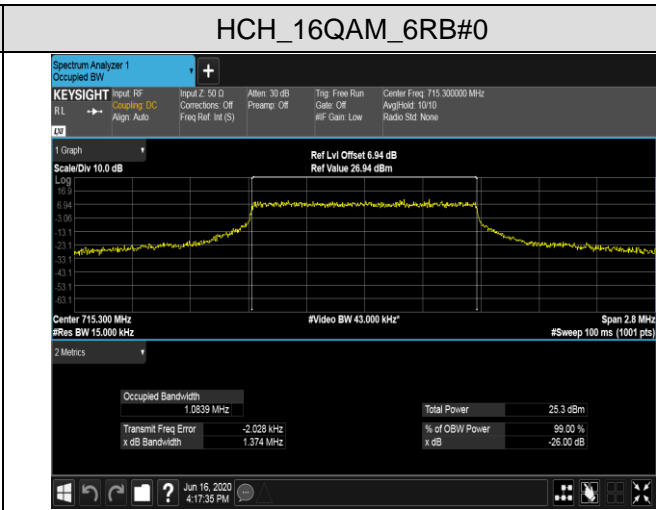

HCH_16QAM_100RB#0

LTE Band 12
 Channel Bandwidth: 1.4 MHz

LCH_QPSK_6RB#0

LCH_16QAM_6RB#0

MCH_QPSK_6RB#0

MCH_16QAM_6RB#0

HCH_QPSK_6RB#0

HCH_16QAM_6RB#0