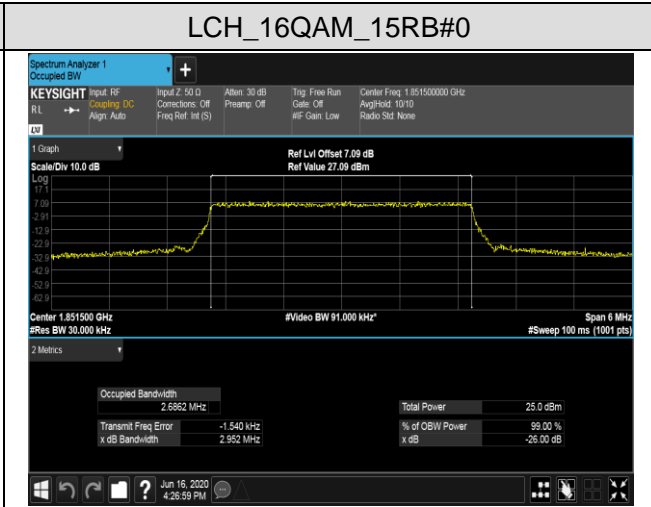

MCH_16QAM_15RB#0

LCH_16QAM_15RB#0