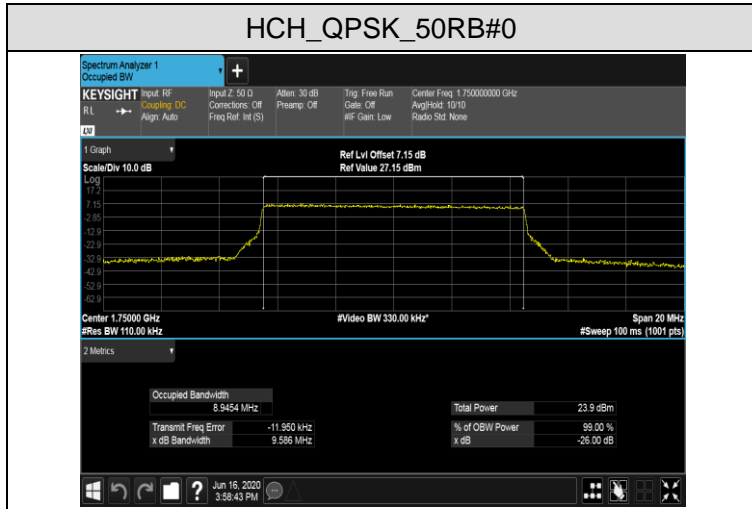

LCH_16QAM_50RB#0

MCH_QPSK_50RB#0

MCH_16QAM_50RB#0

HCH_QPSK_50RB#0

HCH_16QAM_50RB#0

Channel Bandwidth: 15 MHz

LCH_QPSK_75RB#0

LCH_16QAM_75RB#0