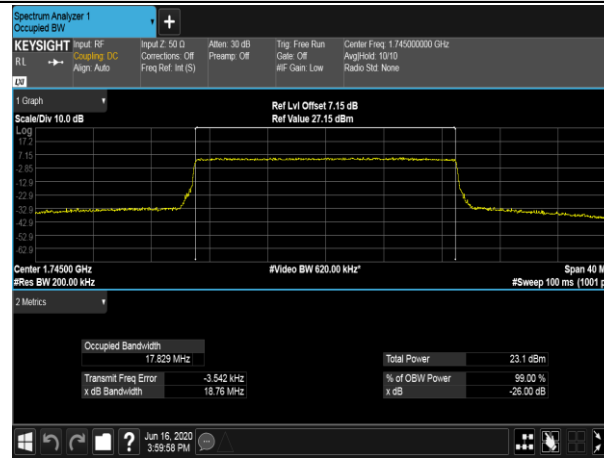

MCH_QPSK_75RB#0

MCH_16QAM_75RB#0

HCH_QPSK_75RB#0

HCH_16QAM_75RB#0

Channel Bandwidth: 20 MHz

LCH_QPSK_100RB#0

LCH_16QAM_100RB#0

MCH_QPSK_100RB#0

MCH_16QAM_100RB#0

HCH_QPSK_100RB#0

HCH_16QAM_100RB#0

LTE Band 7
 Channel Bandwidth: 5 MHz

LCH_QPSK_25RB#0

LCH_16QAM_25RB#0

MCH_QPSK_25RB#0

MCH_16QAM_25RB#0