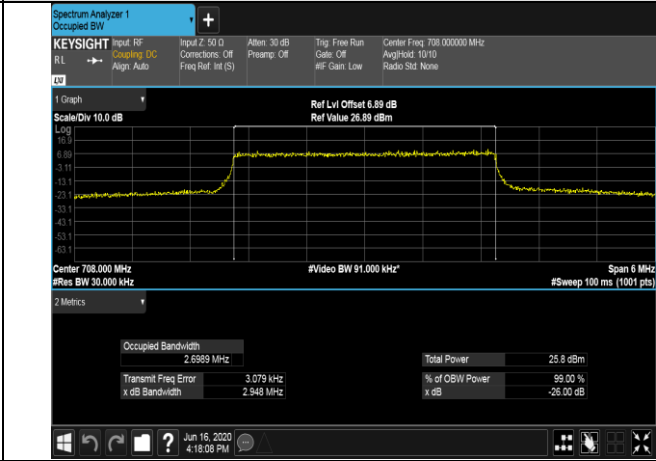

Channel Bandwidth: 3 MHz

LCH_QPSK_15RB#0

LCH_16QAM_15RB#0

MCH_QPSK_15RB#0

MCH_16QAM_15RB#0

HCH_QPSK_15RB#0

HCH_16QAM_15RB#0

Channel Bandwidth: 5 MHz