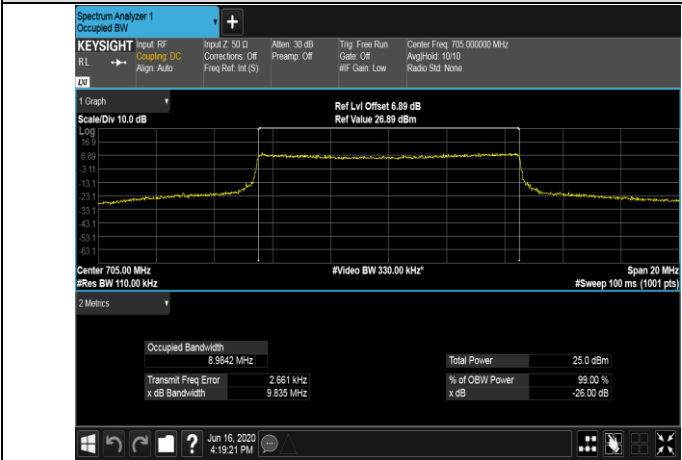

LCH_QPSK_25RB#0

LCH_16QAM_25RB#0

MCH_QPSK_25RB#0

MCH_16QAM_25RB#0

HCH_QPSK_25RB#0

HCH_16QAM_25RB#0

Channel Bandwidth: 10 MHz

LCH_QPSK_50RB#0

LCH_16QAM_50RB#0

MCH_QPSK_50RB#0

MCH_16QAM_50RB#0

HCH_QPSK_50RB#0

HCH_16QAM_50RB#0

LTE Band 25
 Channel Bandwidth: 1.4 MHz

Channel Bandwidth: 3 MHz

LCH_QPSK_15RB#0