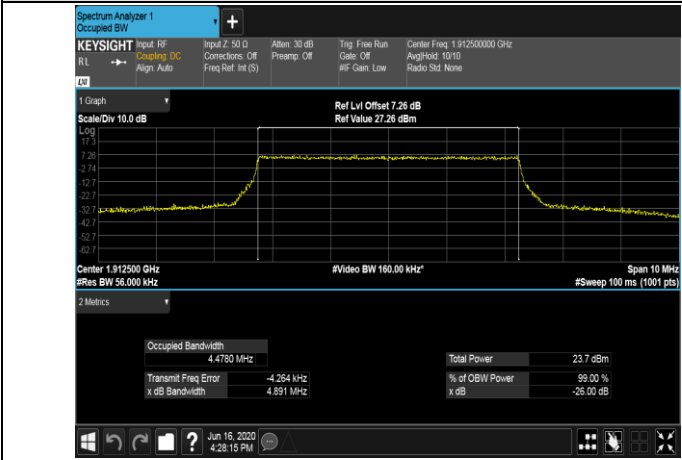

HCH_QPSK_25RB#0