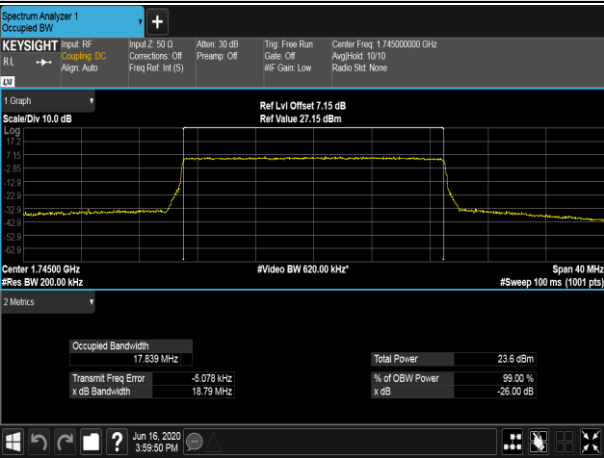

MCH_QPSK_75RB#0

MCH_16QAM_75RB#0

HCH_QPSK_75RB#0

HCH_16QAM_75RB#0

Channel Bandwidth: 20 MHz

LCH_QPSK_100RB#0

LCH_16QAM_100RB#0

MCH_QPSK_100RB#0

MCH_16QAM_100RB#0

HCH_QPSK_100RB#0

HCH_16QAM_100RB#0

LTE Band 7
 Channel Bandwidth: 5 MHz

LCH_QPSK_25RB#0

LCH_16QAM_25RB#0

MCH_QPSK_25RB#0

MCH_16QAM_25RB#0