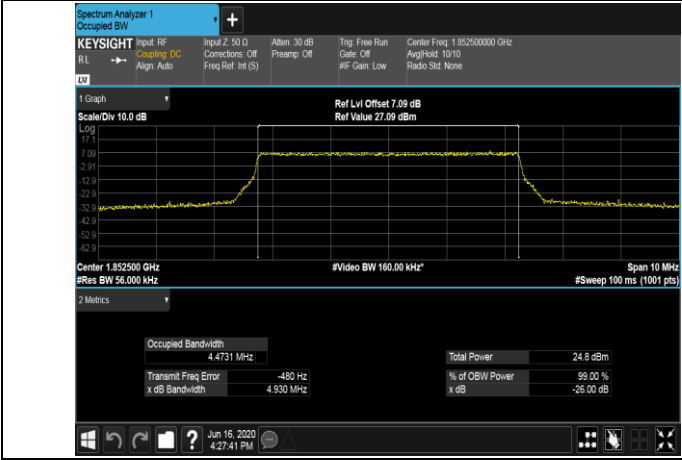

LCH_16QAM_15RB#0

MCH_QPSK_15RB#0

MCH_16QAM_15RB#0

HCH_QPSK_15RB#0

HCH_16QAM_15RB#0

Channel Bandwidth: 5 MHz

LCH_QPSK_25RB#0

LCH_16QAM_25RB#0