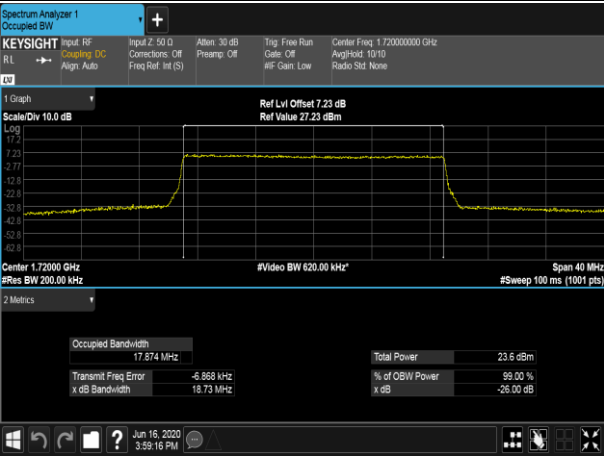

Channel Bandwidth: 20 MHz

LCH_QPSK_100RB#0