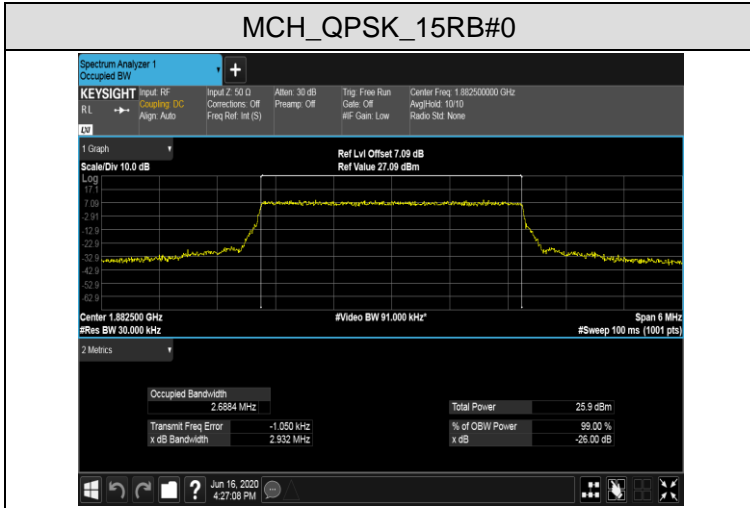

Channel Bandwidth: 3 MHz