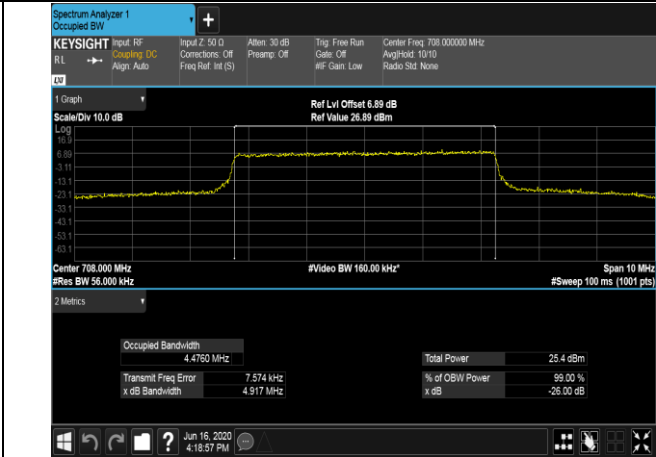

LCH_QPSK_25RB#0

LCH_16QAM_25RB#0

MCH_QPSK_25RB#0

MCH_16QAM_25RB#0

HCH_QPSK_25RB#0

HCH_16QAM_25RB#0

Channel Bandwidth: 10 MHz

LCH_QPSK_50RB#0

LCH_16QAM_50RB#0

MCH_QPSK_50RB#0

MCH_16QAM_50RB#0

HCH_QPSK_50RB#0

HCH_16QAM_50RB#0

LTE Band 25
 Channel Bandwidth: 1.4 MHz

Channel Bandwidth: 3 MHz

LCH_QPSK_15RB#0