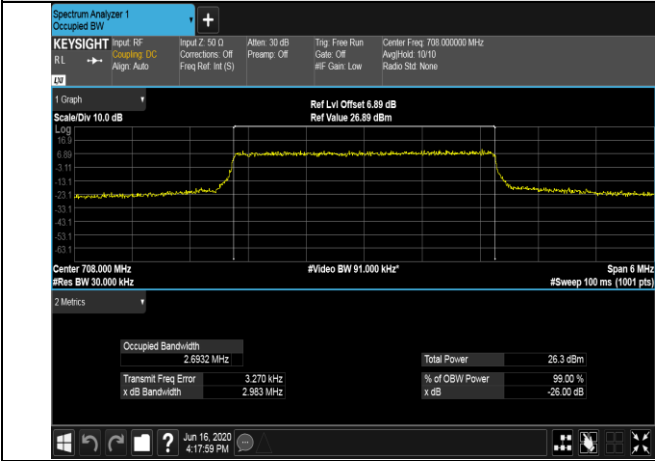

Channel Bandwidth: 3 MHz

LCH_QPSK_15RB#0

LCH_16QAM_15RB#0

MCH_QPSK_15RB#0

MCH_16QAM_15RB#0

HCH_QPSK_15RB#0

HCH_16QAM_15RB#0

Channel Bandwidth: 5 MHz