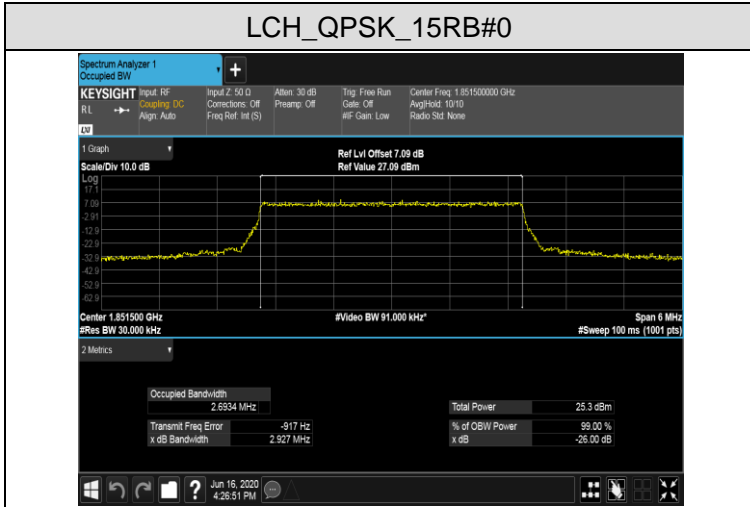

LCH_16QAM_50RB#0

MCH_QPSK_50RB#0

MCH_16QAM_50RB#0

HCH_QPSK_50RB#0

HCH_16QAM_50RB#0

LTE Band 25
 Channel Bandwidth: 1.4 MHz

Channel Bandwidth: 3 MHz

LCH_QPSK_15RB#0