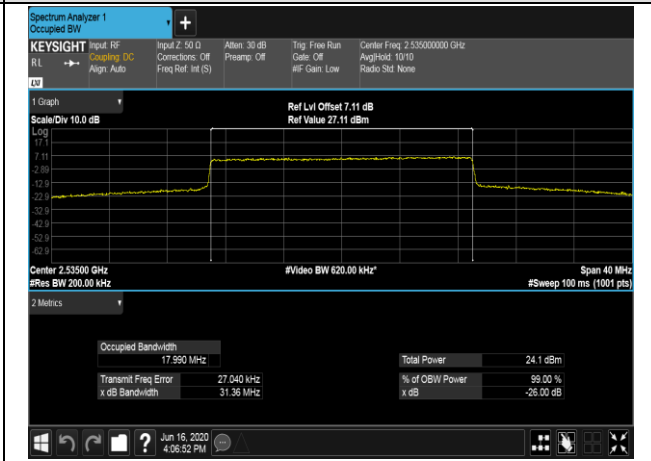

HCH_16QAM_50RB#0

Channel Bandwidth: 15 MHz

Channel Bandwidth: 20 MHz

LCH_QPSK_100RB#0

LCH_16QAM_100RB#0

MCH_QPSK_100RB#0

MCH_16QAM_100RB#0

HCH_QPSK_100RB#0