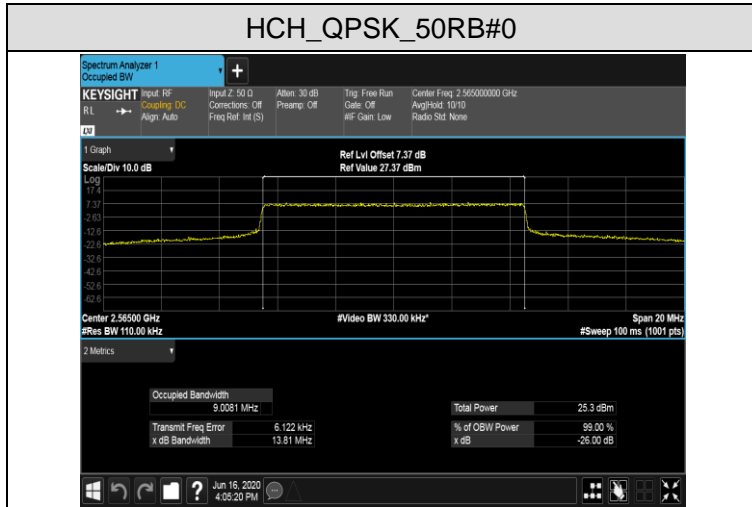

MCH_16QAM_100RB#0

HCH_QPSK_100RB#0

HCH_16QAM_100RB#0

LTE Band 7
 Channel Bandwidth: 5 MHz

LCH_QPSK_25RB#0

LCH_16QAM_25RB#0

MCH_QPSK_25RB#0

MCH_16QAM_25RB#0

HCH_QPSK_25RB#0

HCH_16QAM_25RB#0

Channel Bandwidth: 10 MHz

LCH_QPSK_50RB#0

LCH_16QAM_50RB#0

MCH_QPSK_50RB#0

MCH_16QAM_50RB#0

HCH_QPSK_50RB#0