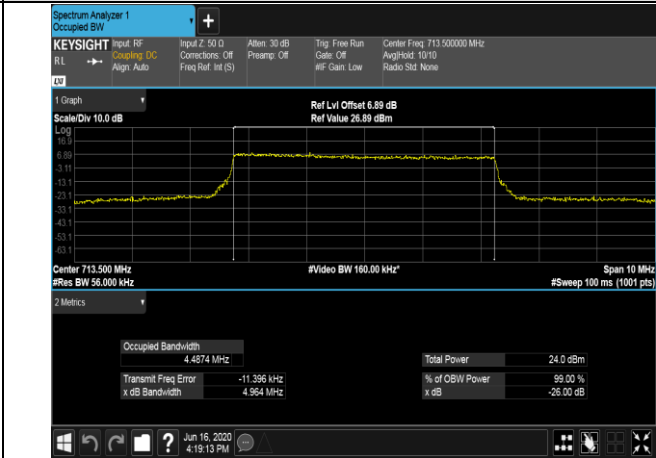

LCH_QPSK_25RB#0

LCH_16QAM_25RB#0

MCH_QPSK_25RB#0

MCH_16QAM_25RB#0

HCH_QPSK_25RB#0

HCH_16QAM_25RB#0

Channel Bandwidth: 10 MHz

LCH_QPSK_50RB#0

LCH_16QAM_50RB#0

MCH_QPSK_50RB#0

MCH_16QAM_50RB#0

HCH_QPSK_50RB#0

HCH_16QAM_50RB#0

LTE Band 25
 Channel Bandwidth: 1.4 MHz

Channel Bandwidth: 3 MHz

LCH_QPSK_15RB#0