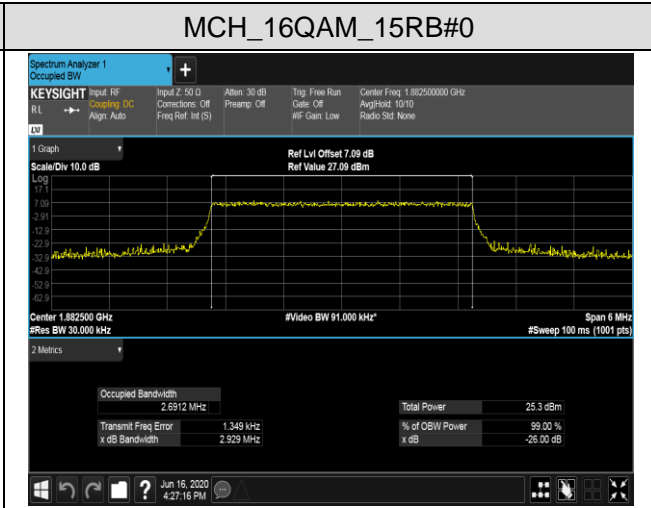

Channel Bandwidth: 3 MHz