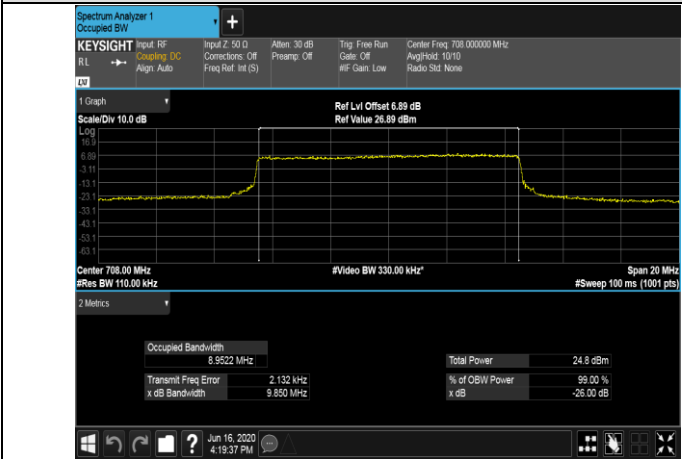

LCH_QPSK_25RB#0

LCH_16QAM_25RB#0

MCH_QPSK_25RB#0

MCH_16QAM_25RB#0

HCH_QPSK_25RB#0

HCH_16QAM_25RB#0

Channel Bandwidth: 10 MHz

LCH_QPSK_50RB#0

LCH_16QAM_50RB#0

MCH_QPSK_50RB#0

MCH_16QAM_50RB#0

HCH_QPSK_50RB#0

HCH_16QAM_50RB#0

LTE Band 25
 Channel Bandwidth: 1.4 MHz

Channel Bandwidth: 3 MHz

LCH_QPSK_15RB#0