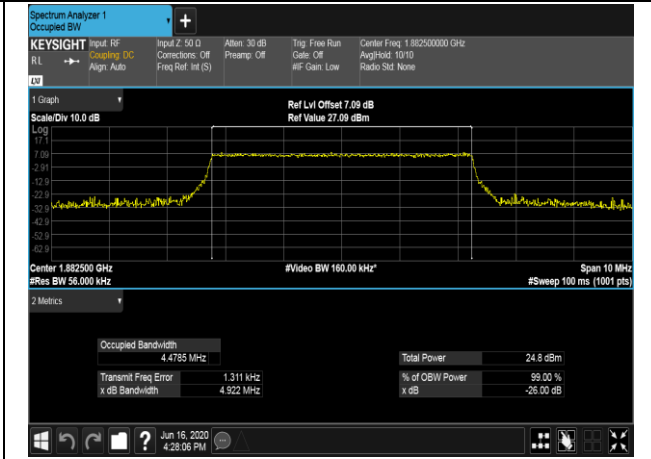

MCH_16QAM_25RB#0