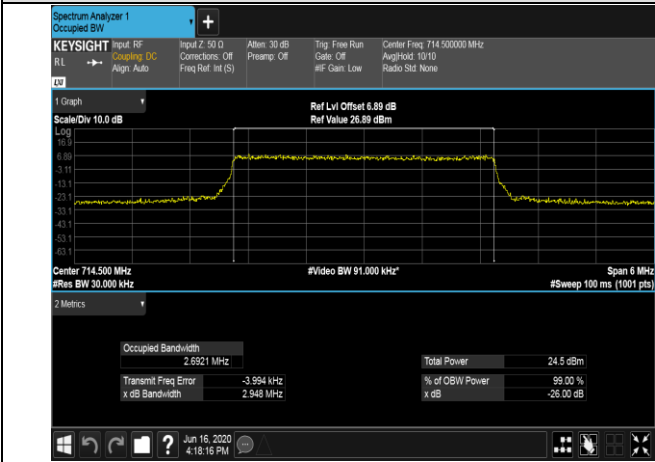

Channel Bandwidth: 3 MHz

LCH_QPSK_15RB#0

LCH_16QAM_15RB#0

MCH_QPSK_15RB#0

MCH_16QAM_15RB#0

HCH_QPSK_15RB#0

HCH_16QAM_15RB#0

Channel Bandwidth: 5 MHz