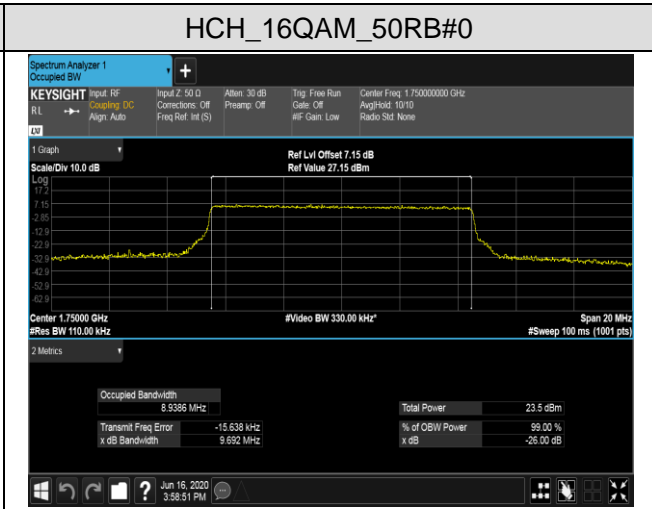

LCH_16QAM_50RB#0

MCH_QPSK_50RB#0

MCH_16QAM_50RB#0

HCH_QPSK_50RB#0

HCH_16QAM_50RB#0

Channel Bandwidth: 15 MHz

LCH_QPSK_75RB#0

LCH_16QAM_75RB#0