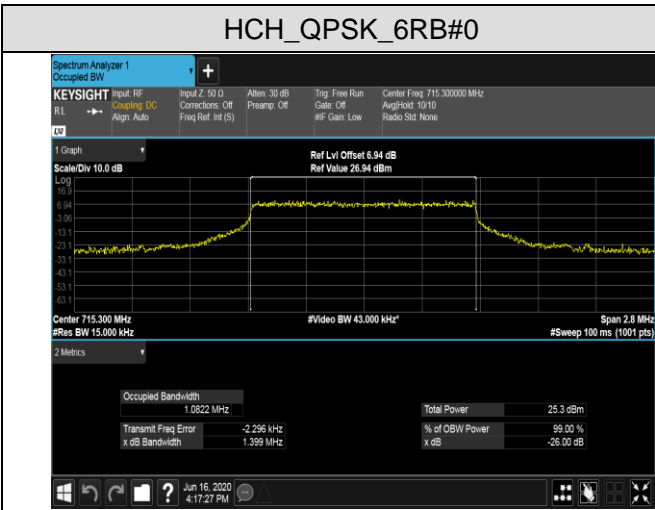

HCH_16QAM_100RB#0

LTE Band 12
 Channel Bandwidth: 1.4 MHz

LCH_QPSK_6RB#0

LCH_16QAM_6RB#0

MCH_QPSK_6RB#0

MCH_16QAM_6RB#0

HCH_QPSK_6RB#0

HCH_16QAM_6RB#0