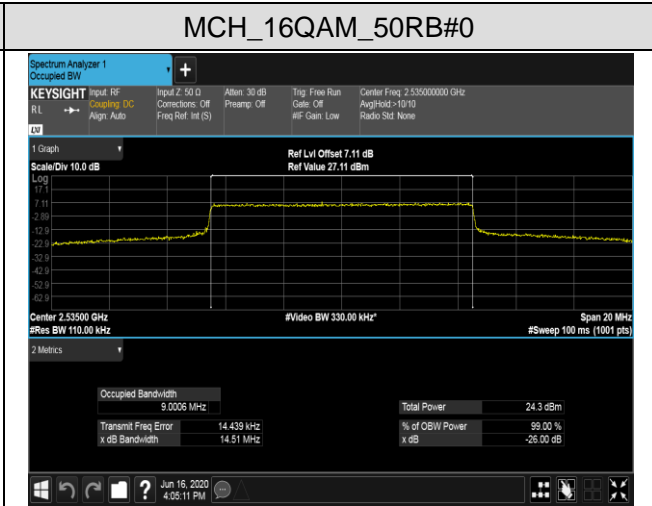

MCH_16QAM_100RB#0

HCH_QPSK_100RB#0

HCH_16QAM_100RB#0

LTE Band 7
 Channel Bandwidth: 5 MHz

LCH_QPSK_25RB#0

LCH_16QAM_25RB#0

MCH_QPSK_25RB#0

MCH_16QAM_25RB#0

HCH_QPSK_25RB#0

HCH_16QAM_25RB#0

Channel Bandwidth: 10 MHz

LCH_QPSK_50RB#0

LCH_16QAM_50RB#0

MCH_QPSK_50RB#0

MCH_16QAM_50RB#0

HCH_QPSK_50RB#0