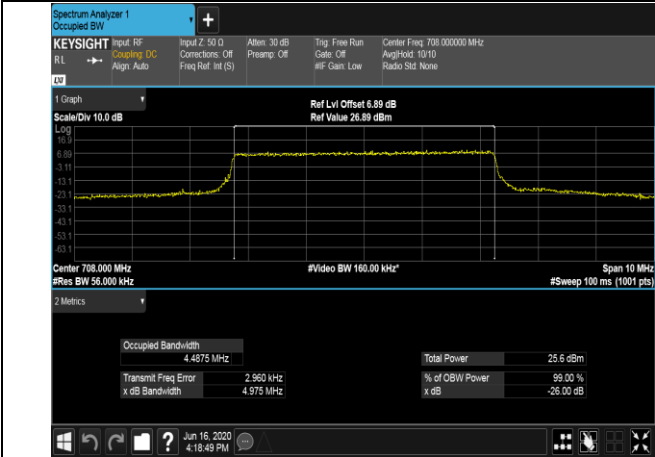

MCH_QPSK_25RB#0