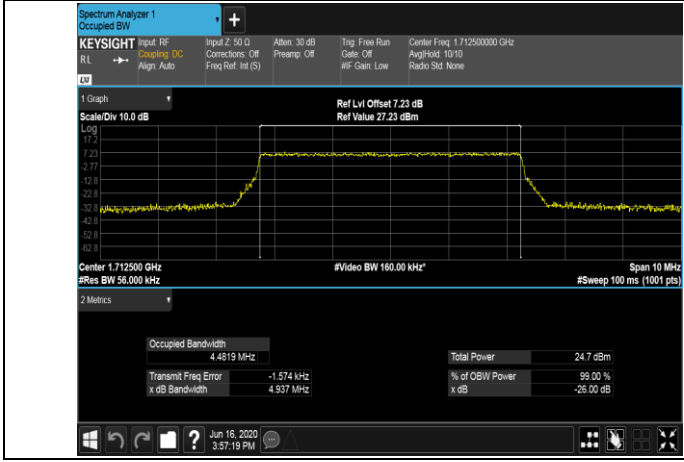

Channel Bandwidth: 5 MHz

LCH_QPSK_25RB#0