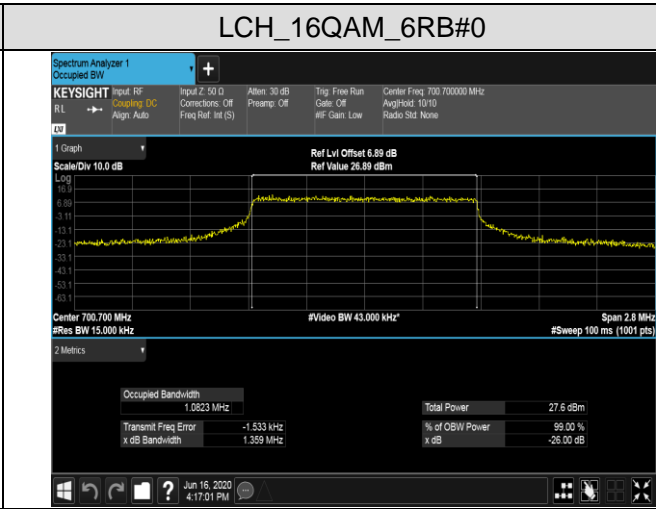

HCH_16QAM_100RB#0

LTE Band 12
 Channel Bandwidth: 1.4 MHz

LCH_QPSK_6RB#0

LCH_16QAM_6RB#0

MCH_QPSK_6RB#0

MCH_16QAM_6RB#0

HCH_QPSK_6RB#0

HCH_16QAM_6RB#0