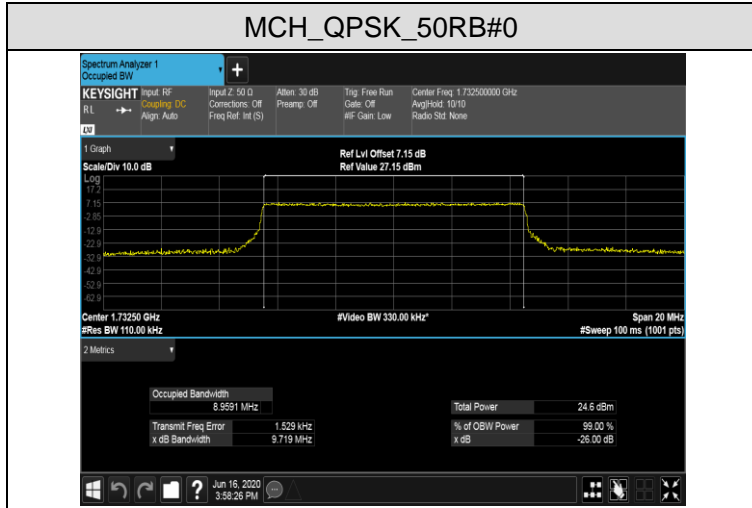

LCH_QPSK_25RB#0

LCH_16QAM_25RB#0

MCH_QPSK_25RB#0

MCH_16QAM_25RB#0

HCH_QPSK_25RB#0

HCH_16QAM_25RB#0

Channel Bandwidth: 10 MHz

LCH_QPSK_50RB#0

LCH_16QAM_50RB#0

MCH_QPSK_50RB#0

MCH_16QAM_50RB#0

HCH_QPSK_50RB#0

HCH_16QAM_50RB#0

Channel Bandwidth: 15 MHz

LCH_QPSK_75RB#0

LCH_16QAM_75RB#0