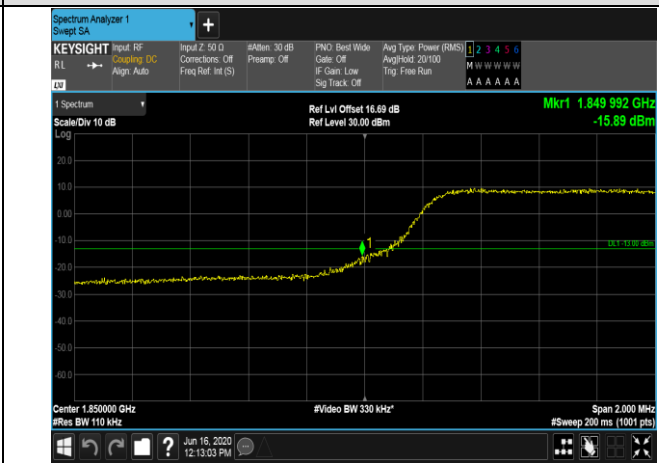

LCH_16QAM_50RB#0

HCH_QPSK_50RB#0

HCH_16QAM_50RB#0

LTE BAND 25
Channel Bandwidth: 1.4 MHz

LCH_QPSK_6RB#0

LCH_16QAM_6RB#0

HCH_QPSK_6RB#0

HCH_16QAM_6RB#0

Channel Bandwidth: 3 MHz

LCH_QPSK_15RB#0

LCH_16QAM_15RB#0

HCH_QPSK_15RB#0

HCH_16QAM_15RB#0

Channel Bandwidth: 5 MHz

LCH_QPSK_25RB#0

LCH_16QAM_25RB#0

HCH_QPSK_25RB#0

HCH_16QAM_25RB#0

Channel Bandwidth: 10 MHz

Channel Bandwidth: 15 MHz

Channel Bandwidth: 20 MHz

APPENDIX D PHOTOGRAPHS OF TEST SETUP
RADIATED SPURIOUS EMISSION

RADIATED SPURIOUS ABOVE 1G EMISSION