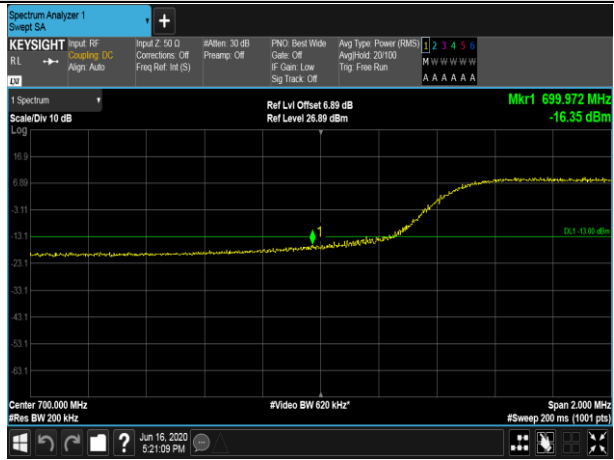

Channel Bandwidth: 20 MHz

LTE BAND 12
Channel Bandwidth: 1.4 MHz

LCH_QPSK_6RB#0

LCH_16QAM_6RB#0

HCH_QPSK_6RB#0

HCH_16QAM_6RB#0

Channel Bandwidth: 3 MHz

Channel Bandwidth: 5 MHz

LCH_QPSK_25RB#0

LCH_16QAM_25RB#0

HCH_QPSK_25RB#0

HCH_16QAM_25RB#0

Channel Bandwidth: 10 MHz

LCH_QPSK_50RB#0

LCH_16QAM_50RB#0

HCH_QPSK_50RB#0

HCH_16QAM_50RB#0

LTE BAND 13
 Channel Bandwidth: 5 MHz

LCH_QPSK_25RB#0

LCH_16QAM_25RB#0

HCH_QPSK_25RB#0

HCH_16QAM_25RB#0

Channel Bandwidth: 10 MHz

LCH_QPSK_50RB#0