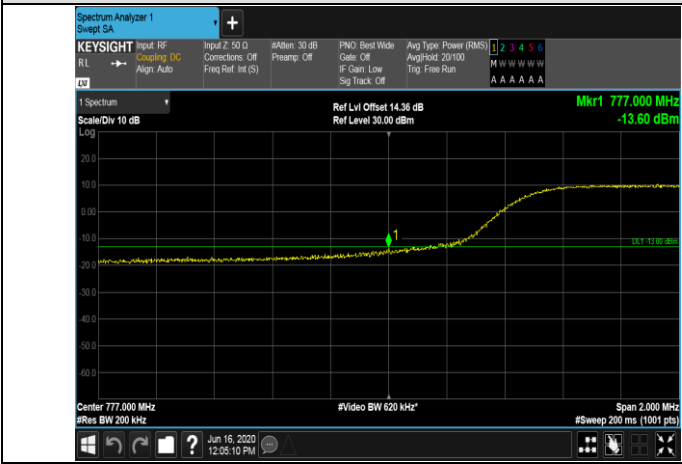

HCH_16QAM_50RB#0

LTE BAND 13
 Channel Bandwidth: 5 MHz

LCH_QPSK_25RB#0

LCH_16QAM_25RB#0

HCH_QPSK_25RB#0

HCH_16QAM_25RB#0

Channel Bandwidth: 10 MHz

LCH_QPSK_50RB#0

LCH_16QAM_50RB#0

HCH_QPSK_50RB#0

HCH_16QAM_50RB#0

LTE BAND 25
Channel Bandwidth: 1.4 MHz

LCH_QPSK_6RB#0

LCH_16QAM_6RB#0

HCH_QPSK_6RB#0

HCH_16QAM_6RB#0