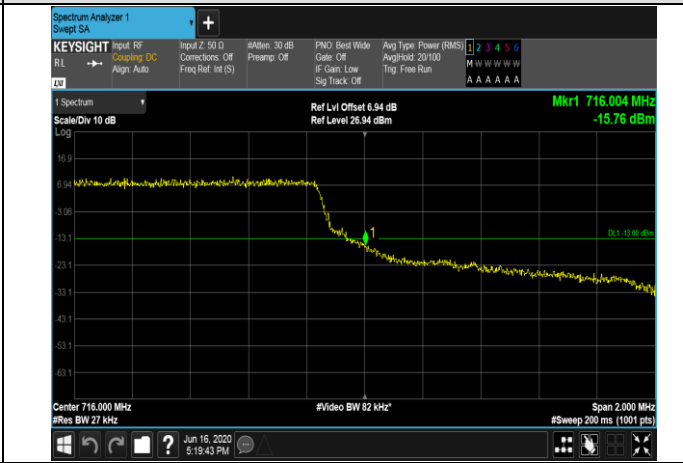

Channel Bandwidth: 20 MHz

LTE BAND 12
Channel Bandwidth: 1.4 MHz

LCH_QPSK_6RB#0

LCH_16QAM_6RB#0

HCH_QPSK_6RB#0

HCH_16QAM_6RB#0

Channel Bandwidth: 3 MHz

Channel Bandwidth: 5 MHz

LCH_QPSK_25RB#0

LCH_16QAM_25RB#0

HCH_QPSK_25RB#0

HCH_16QAM_25RB#0

Channel Bandwidth: 10 MHz

LCH_QPSK_50RB#0

LCH_16QAM_50RB#0

HCH_QPSK_50RB#0