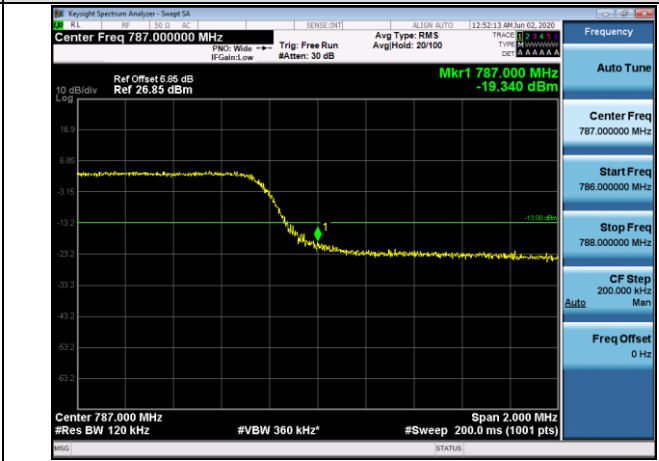

HCH_16QAM_50RB#0

LTE BAND 13
 Channel Bandwidth: 5 MHz

LCH_QPSK_25RB#0

LCH_16QAM_25RB#0

HCH_QPSK_25RB#0

HCH_16QAM_25RB#0

Channel Bandwidth: 10 MHz

LCH_QPSK_50RB#0

LCH_16QAM_50RB#0

HCH_QPSK_50RB#0

HCH_16QAM_50RB#0

LTE BAND 25
Channel Bandwidth: 1.4 MHz

LCH_QPSK_6RB#0

LCH_16QAM_6RB#0

HCH_QPSK_6RB#0

HCH_16QAM_6RB#0