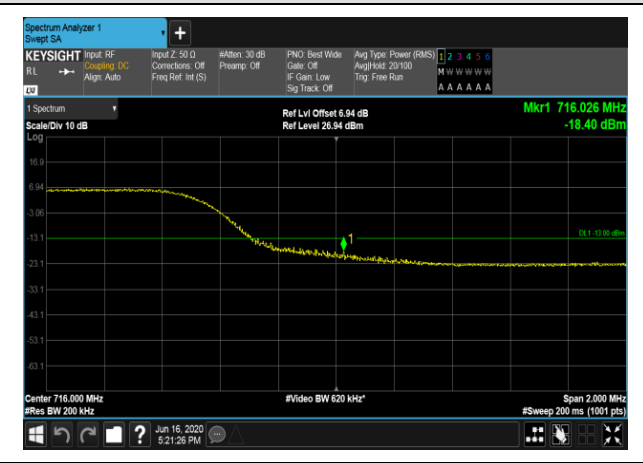

HCH_16QAM_50RB#0

LTE BAND 13
 Channel Bandwidth: 5 MHz

LCH_QPSK_25RB#0

LCH_16QAM_25RB#0

HCH_QPSK_25RB#0

HCH_16QAM_25RB#0

Channel Bandwidth: 10 MHz

LCH_QPSK_50RB#0

LCH_16QAM_50RB#0

HCH_QPSK_50RB#0

HCH_16QAM_50RB#0

LTE BAND 25
Channel Bandwidth: 1.4 MHz

LCH_QPSK_6RB#0

LCH_16QAM_6RB#0

HCH_QPSK_6RB#0

HCH_16QAM_6RB#0