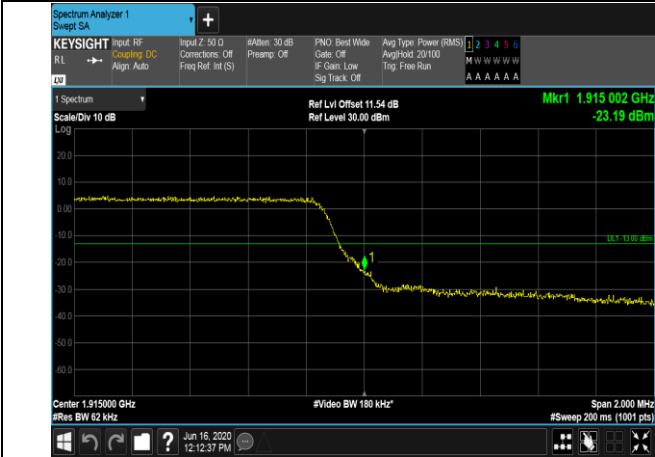

LCH_16QAM_50RB#0

HCH_QPSK_50RB#0

HCH_16QAM_50RB#0

LTE BAND 25
Channel Bandwidth: 1.4 MHz

LCH_QPSK_6RB#0

LCH_16QAM_6RB#0

HCH_QPSK_6RB#0

HCH_16QAM_6RB#0

Channel Bandwidth: 3 MHz

LCH_QPSK_15RB#0

LCH_16QAM_15RB#0

HCH_QPSK_15RB#0

HCH_16QAM_15RB#0

Channel Bandwidth: 5 MHz

LCH_QPSK_25RB#0

LCH_16QAM_25RB#0

HCH_QPSK_25RB#0

HCH_16QAM_25RB#0

Channel Bandwidth: 10 MHz

Channel Bandwidth: 15 MHz

Channel Bandwidth: 20 MHz

APPENDIX D PHOTOGRAPHS OF TEST SETUP
RADIATED SPURIOUS EMISSION

RADIATED SPURIOUS ABOVE 1G EMISSION