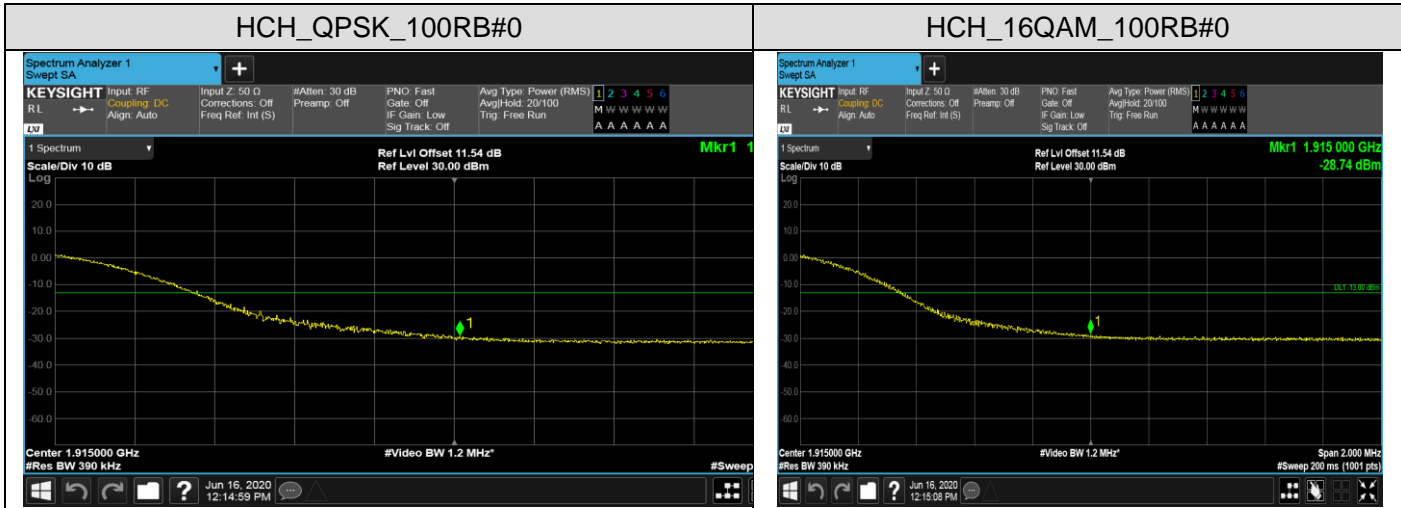

HCH_QPSK_25RB#0

HCH_16QAM_25RB#0

Channel Bandwidth: 10 MHz

Channel Bandwidth: 15 MHz

Channel Bandwidth: 20 MHz

APPENDIX D PHOTOGRAPHS OF TEST SETUP
RADIATED SPURIOUS EMISSION

RADIATED SPURIOUS ABOVE 1G EMISSION