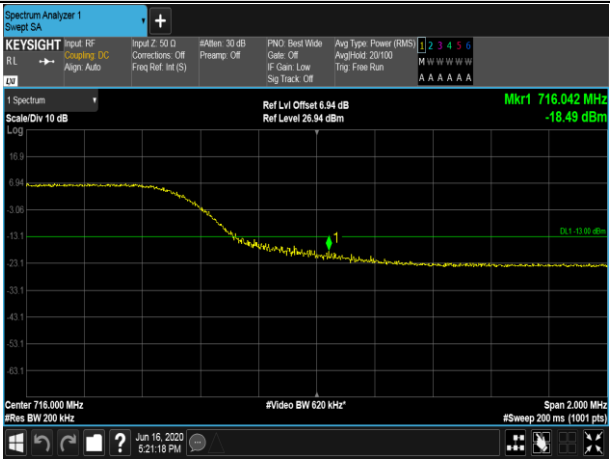

Channel Bandwidth: 20 MHz

LTE BAND 12
Channel Bandwidth: 1.4 MHz

LCH_QPSK_6RB#0

LCH_16QAM_6RB#0

HCH_QPSK_6RB#0

HCH_16QAM_6RB#0

Channel Bandwidth: 3 MHz

Channel Bandwidth: 5 MHz

LCH_QPSK_25RB#0

LCH_16QAM_25RB#0

HCH_QPSK_25RB#0

HCH_16QAM_25RB#0

Channel Bandwidth: 10 MHz

LCH_QPSK_50RB#0

LCH_16QAM_50RB#0

HCH_QPSK_50RB#0

HCH_16QAM_50RB#0

LTE BAND 13
 Channel Bandwidth: 5 MHz

LCH_QPSK_25RB#0

LCH_16QAM_25RB#0

HCH_QPSK_25RB#0

HCH_16QAM_25RB#0

Channel Bandwidth: 10 MHz

LCH_QPSK_50RB#0