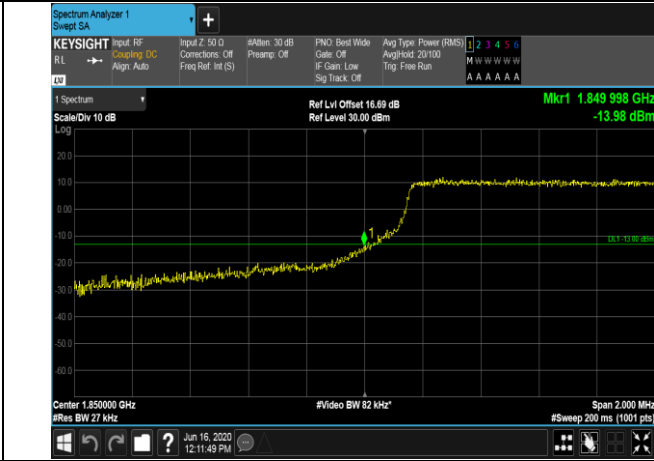

HCH_16QAM_50RB#0

LTE BAND 13
 Channel Bandwidth: 5 MHz

LCH_QPSK_25RB#0

LCH_16QAM_25RB#0

HCH_QPSK_25RB#0

HCH_16QAM_25RB#0

Channel Bandwidth: 10 MHz

LCH_QPSK_50RB#0

LCH_16QAM_50RB#0

HCH_QPSK_50RB#0

HCH_16QAM_50RB#0

LTE BAND 25
Channel Bandwidth: 1.4 MHz

LCH_QPSK_6RB#0

LCH_16QAM_6RB#0

HCH_QPSK_6RB#0

HCH_16QAM_6RB#0

Channel Bandwidth: 3 MHz

LCH_QPSK_15RB#0

LCH_16QAM_15RB#0

HCH_QPSK_15RB#0

HCH_16QAM_15RB#0

Channel Bandwidth: 5 MHz

LCH_QPSK_25RB#0

LCH_16QAM_25RB#0