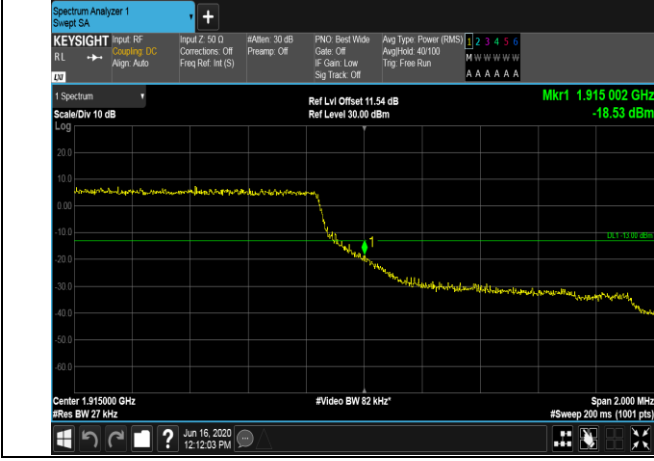

HCH_16QAM_50RB#0

LTE BAND 13
 Channel Bandwidth: 5 MHz

LCH_QPSK_25RB#0

LCH_16QAM_25RB#0

HCH_QPSK_25RB#0

HCH_16QAM_25RB#0

Channel Bandwidth: 10 MHz

LCH_QPSK_50RB#0

LCH_16QAM_50RB#0

HCH_QPSK_50RB#0

HCH_16QAM_50RB#0

LTE BAND 25
Channel Bandwidth: 1.4 MHz

LCH_QPSK_6RB#0

LCH_16QAM_6RB#0

HCH_QPSK_6RB#0

HCH_16QAM_6RB#0

Channel Bandwidth: 3 MHz

LCH_QPSK_15RB#0

LCH_16QAM_15RB#0

HCH_QPSK_15RB#0

HCH_16QAM_15RB#0

Channel Bandwidth: 5 MHz

LCH_QPSK_25RB#0

LCH_16QAM_25RB#0