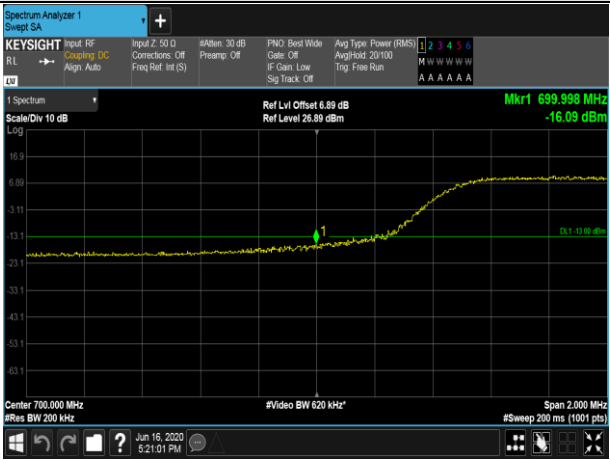

Channel Bandwidth: 20 MHz

LTE BAND 12
Channel Bandwidth: 1.4 MHz

LCH_QPSK_6RB#0

LCH_16QAM_6RB#0

HCH_QPSK_6RB#0

HCH_16QAM_6RB#0

Channel Bandwidth: 3 MHz

Channel Bandwidth: 5 MHz

LCH_QPSK_25RB#0

LCH_16QAM_25RB#0

HCH_QPSK_25RB#0

HCH_16QAM_25RB#0

Channel Bandwidth: 10 MHz

LCH_QPSK_50RB#0

LCH_16QAM_50RB#0

HCH_QPSK_50RB#0

HCH_16QAM_50RB#0

LTE BAND 13
 Channel Bandwidth: 5 MHz

LCH_QPSK_25RB#0

LCH_16QAM_25RB#0

HCH_QPSK_25RB#0

HCH_16QAM_25RB#0

Channel Bandwidth: 10 MHz

LCH_QPSK_50RB#0