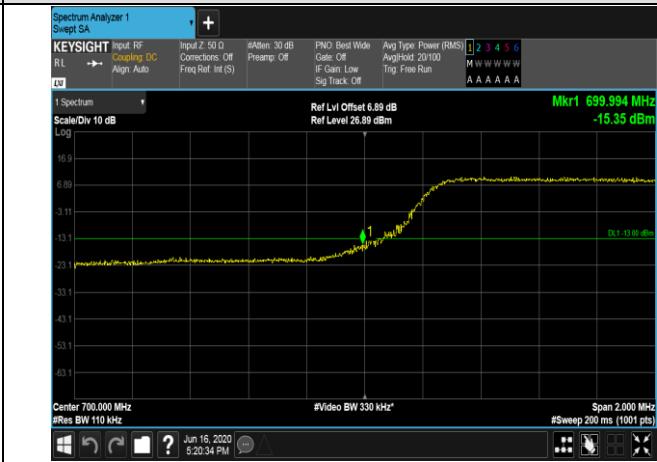

Channel Bandwidth: 20 MHz

LTE BAND 12
Channel Bandwidth: 1.4 MHz

LCH_QPSK_6RB#0

LCH_16QAM_6RB#0

HCH_QPSK_6RB#0

HCH_16QAM_6RB#0

Channel Bandwidth: 3 MHz

Channel Bandwidth: 5 MHz

LCH_QPSK_25RB#0

LCH_16QAM_25RB#0

HCH_QPSK_25RB#0

HCH_16QAM_25RB#0

Channel Bandwidth: 10 MHz

LCH_QPSK_50RB#0

LCH_16QAM_50RB#0

HCH_QPSK_50RB#0

HCH_16QAM_50RB#0

LTE BAND 13
 Channel Bandwidth: 5 MHz

LCH_QPSK_25RB#0

LCH_16QAM_25RB#0

HCH_QPSK_25RB#0

HCH_16QAM_25RB#0

Channel Bandwidth: 10 MHz

LCH_QPSK_50RB#0