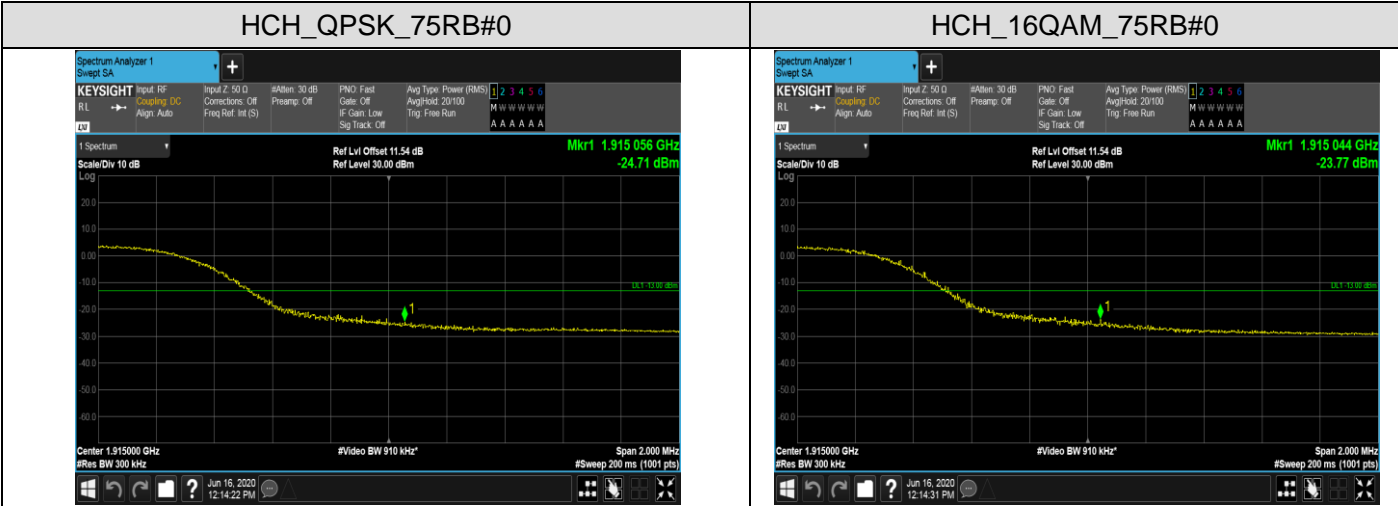

HCH_QPSK_25RB#0

HCH_16QAM_25RB#0

Channel Bandwidth: 10 MHz

Channel Bandwidth: 15 MHz

Channel Bandwidth: 20 MHz

APPENDIX D PHOTOGRAPHS OF TEST SETUP
RADIATED SPURIOUS EMISSION

RADIATED SPURIOUS ABOVE 1G EMISSION