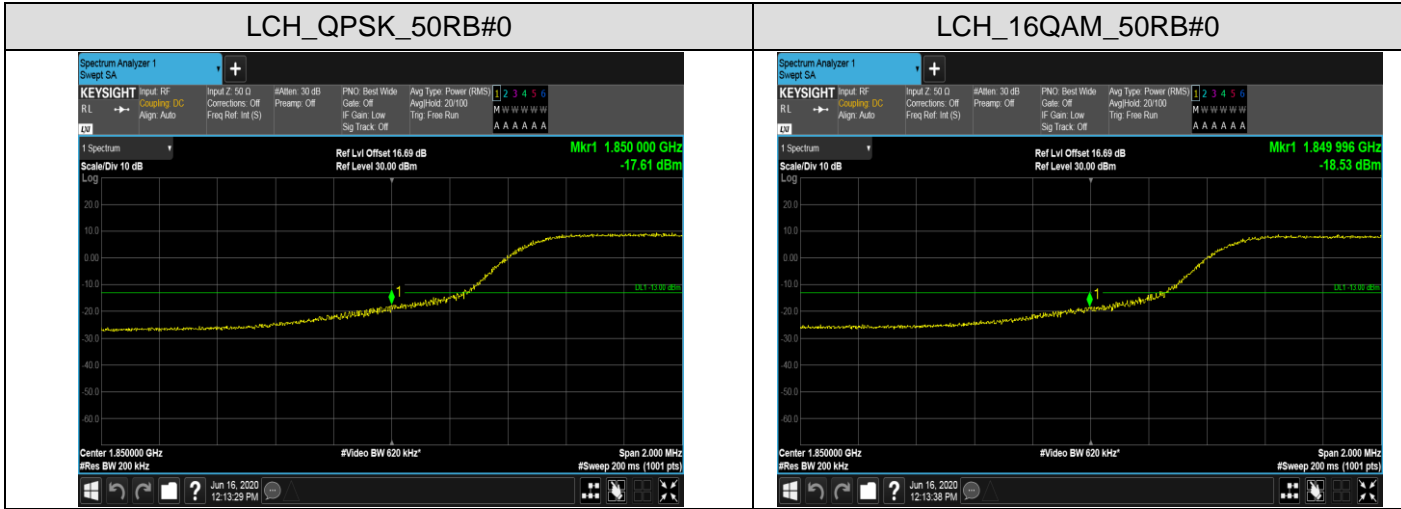

LCH_16QAM_50RB#0

HCH_QPSK_50RB#0

HCH_16QAM_50RB#0

LTE BAND 25
Channel Bandwidth: 1.4 MHz

LCH_QPSK_6RB#0

LCH_16QAM_6RB#0

HCH_QPSK_6RB#0

HCH_16QAM_6RB#0

Channel Bandwidth: 3 MHz

LCH_QPSK_15RB#0

LCH_16QAM_15RB#0

HCH_QPSK_15RB#0

HCH_16QAM_15RB#0

Channel Bandwidth: 5 MHz

LCH_QPSK_25RB#0

LCH_16QAM_25RB#0

HCH_QPSK_25RB#0

HCH_16QAM_25RB#0

Channel Bandwidth: 10 MHz

Channel Bandwidth: 15 MHz

Channel Bandwidth: 20 MHz

APPENDIX D PHOTOGRAPHS OF TEST SETUP
RADIATED SPURIOUS EMISSION

RADIATED SPURIOUS ABOVE 1G EMISSION