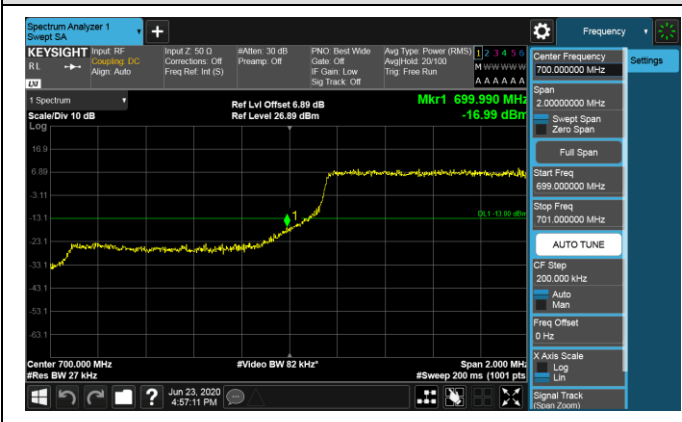

Channel Bandwidth: 20 MHz

LTE BAND 12
Channel Bandwidth: 1.4 MHz

LCH_QPSK_6RB#0

LCH_16QAM_6RB#0

HCH_QPSK_6RB#0

HCH_16QAM_6RB#0

Channel Bandwidth: 3 MHz

Channel Bandwidth: 5 MHz

LCH_QPSK_25RB#0

LCH_16QAM_25RB#0

HCH_QPSK_25RB#0

HCH_16QAM_25RB#0

Channel Bandwidth: 10 MHz

LCH_QPSK_50RB#0

LCH_16QAM_50RB#0

HCH_QPSK_50RB#0