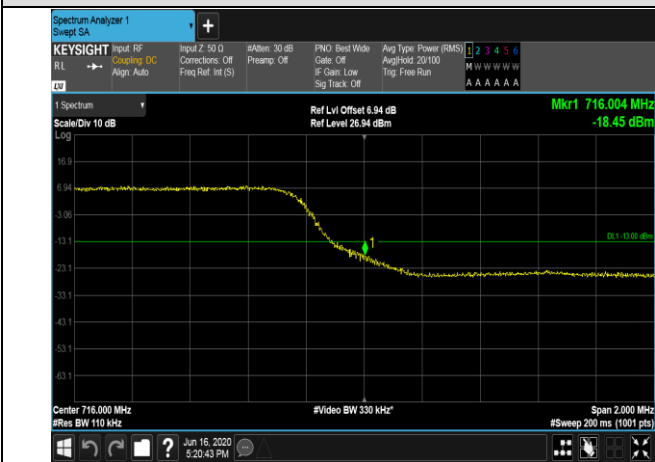

Channel Bandwidth: 20 MHz

LTE BAND 12
Channel Bandwidth: 1.4 MHz

LCH_QPSK_6RB#0

LCH_16QAM_6RB#0

HCH_QPSK_6RB#0

HCH_16QAM_6RB#0

Channel Bandwidth: 3 MHz

Channel Bandwidth: 5 MHz

LCH_QPSK_25RB#0

LCH_16QAM_25RB#0

HCH_QPSK_25RB#0

HCH_16QAM_25RB#0

Channel Bandwidth: 10 MHz

LCH_QPSK_50RB#0

LCH_16QAM_50RB#0

HCH_QPSK_50RB#0

HCH_16QAM_50RB#0

LTE BAND 13
 Channel Bandwidth: 5 MHz

LCH_QPSK_25RB#0

LCH_16QAM_25RB#0

HCH_QPSK_25RB#0

HCH_16QAM_25RB#0

Channel Bandwidth: 10 MHz

LCH_QPSK_50RB#0