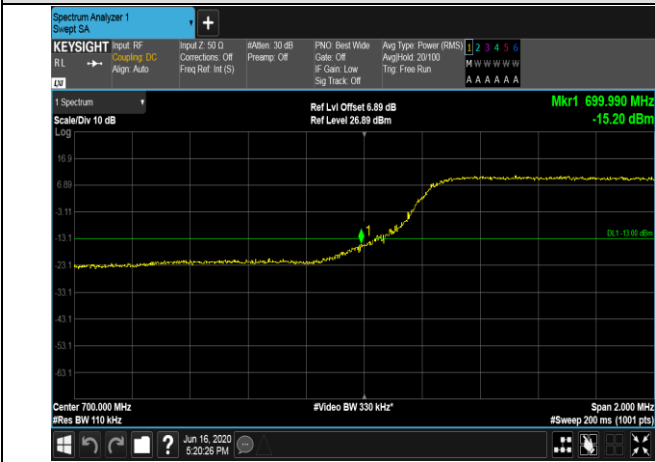

Channel Bandwidth: 20 MHz

LTE BAND 12
Channel Bandwidth: 1.4 MHz

LCH_QPSK_6RB#0

LCH_16QAM_6RB#0

HCH_QPSK_6RB#0

HCH_16QAM_6RB#0

Channel Bandwidth: 3 MHz

Channel Bandwidth: 5 MHz

LCH_QPSK_25RB#0

LCH_16QAM_25RB#0

HCH_QPSK_25RB#0

HCH_16QAM_25RB#0

Channel Bandwidth: 10 MHz

LCH_QPSK_50RB#0

LCH_16QAM_50RB#0

HCH_QPSK_50RB#0

HCH_16QAM_50RB#0

LTE BAND 13
 Channel Bandwidth: 5 MHz

LCH_QPSK_25RB#0

LCH_16QAM_25RB#0

HCH_QPSK_25RB#0

HCH_16QAM_25RB#0

Channel Bandwidth: 10 MHz

LCH_QPSK_50RB#0