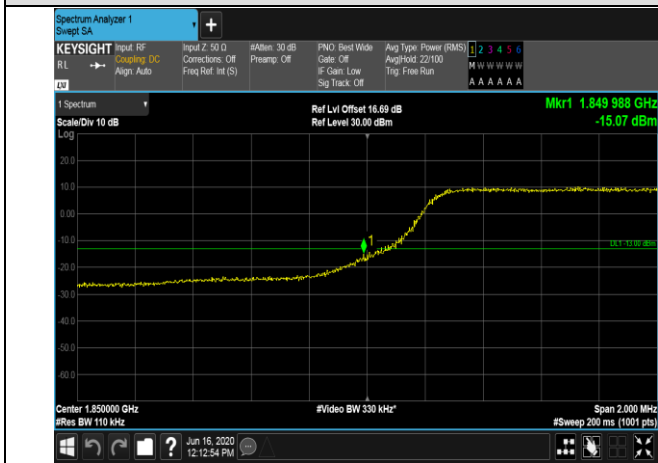

LCH_16QAM_50RB#0

HCH_QPSK_50RB#0

HCH_16QAM_50RB#0

LTE BAND 25
Channel Bandwidth: 1.4 MHz

LCH_QPSK_6RB#0

LCH_16QAM_6RB#0

HCH_QPSK_6RB#0

HCH_16QAM_6RB#0

Channel Bandwidth: 3 MHz

LCH_QPSK_15RB#0

LCH_16QAM_15RB#0

HCH_QPSK_15RB#0

HCH_16QAM_15RB#0

Channel Bandwidth: 5 MHz

LCH_QPSK_25RB#0

LCH_16QAM_25RB#0

HCH_QPSK_25RB#0

HCH_16QAM_25RB#0

Channel Bandwidth: 10 MHz

Channel Bandwidth: 15 MHz

Channel Bandwidth: 20 MHz

APPENDIX D PHOTOGRAPHS OF TEST SETUP
RADIATED SPURIOUS EMISSION

RADIATED SPURIOUS ABOVE 1G EMISSION