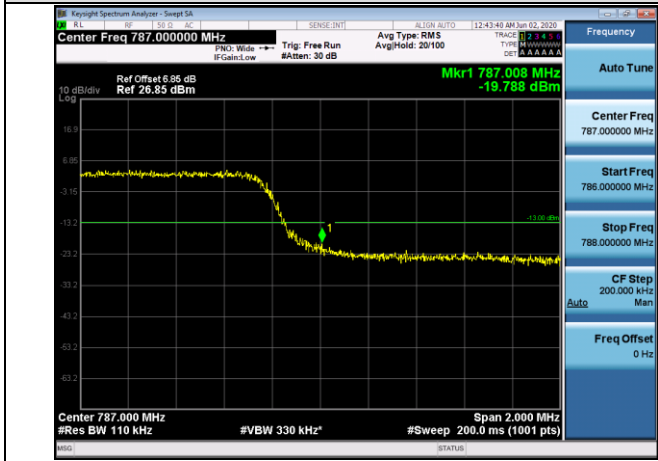

HCH_16QAM_50RB#0

LTE BAND 13
 Channel Bandwidth: 5 MHz

LCH_QPSK_25RB#0

LCH_16QAM_25RB#0

HCH_QPSK_25RB#0

HCH_16QAM_25RB#0

Channel Bandwidth: 10 MHz

LCH_QPSK_50RB#0

LCH_16QAM_50RB#0

HCH_QPSK_50RB#0

HCH_16QAM_50RB#0

LTE BAND 25
Channel Bandwidth: 1.4 MHz

LCH_QPSK_6RB#0

LCH_16QAM_6RB#0

HCH_QPSK_6RB#0

HCH_16QAM_6RB#0