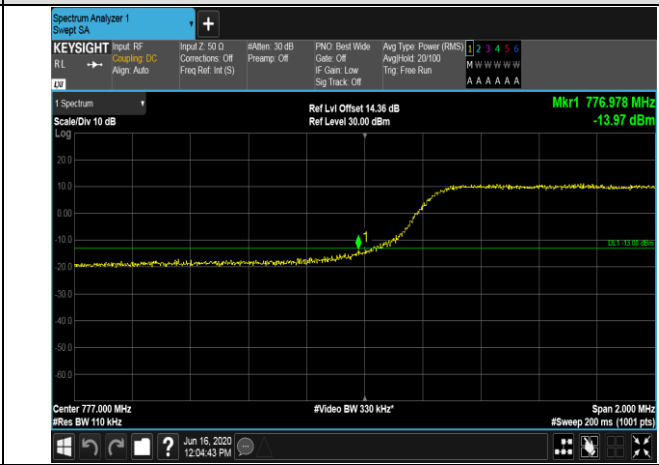

HCH_16QAM_50RB#0

LTE BAND 13
 Channel Bandwidth: 5 MHz

LCH_QPSK_25RB#0

LCH_16QAM_25RB#0

HCH_QPSK_25RB#0

HCH_16QAM_25RB#0

Channel Bandwidth: 10 MHz

LCH_QPSK_50RB#0

LCH_16QAM_50RB#0

HCH_QPSK_50RB#0

HCH_16QAM_50RB#0

LTE BAND 25
Channel Bandwidth: 1.4 MHz

LCH_QPSK_6RB#0

LCH_16QAM_6RB#0

HCH_QPSK_6RB#0

HCH_16QAM_6RB#0