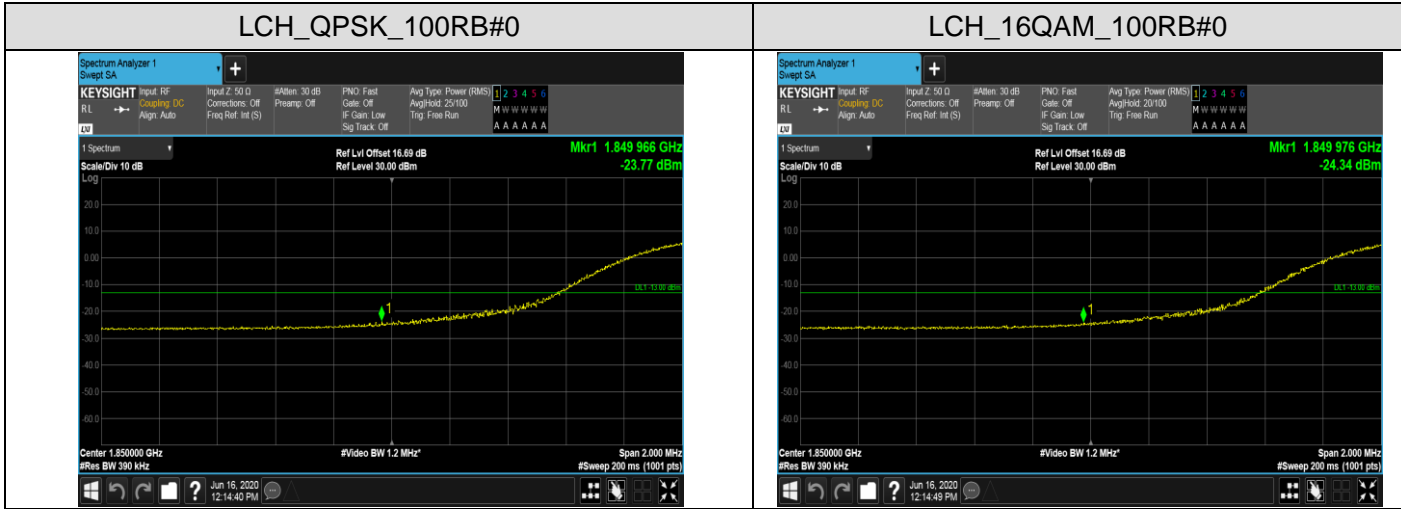

HCH_QPSK_25RB#0

HCH_16QAM_25RB#0

Channel Bandwidth: 10 MHz

Channel Bandwidth: 15 MHz

Channel Bandwidth: 20 MHz

APPENDIX D PHOTOGRAPHS OF TEST SETUP
RADIATED SPURIOUS EMISSION

RADIATED SPURIOUS ABOVE 1G EMISSION