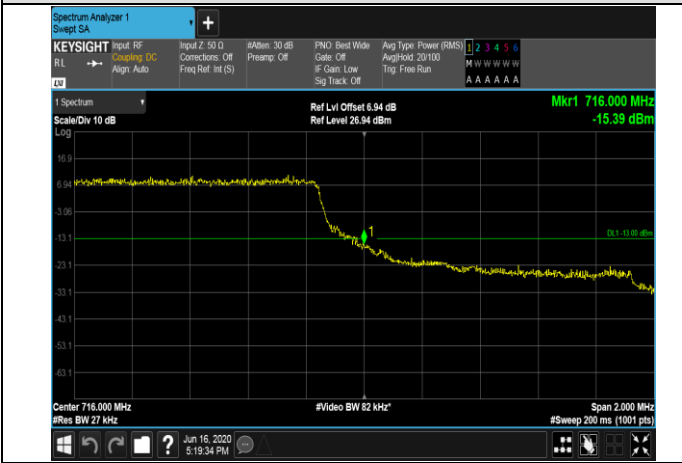

Channel Bandwidth: 20 MHz

LTE BAND 12
Channel Bandwidth: 1.4 MHz

LCH_QPSK_6RB#0

LCH_16QAM_6RB#0

HCH_QPSK_6RB#0

HCH_16QAM_6RB#0

Channel Bandwidth: 3 MHz

Channel Bandwidth: 5 MHz

LCH_QPSK_25RB#0

LCH_16QAM_25RB#0

HCH_QPSK_25RB#0

HCH_16QAM_25RB#0

Channel Bandwidth: 10 MHz

LCH_QPSK_50RB#0

LCH_16QAM_50RB#0

HCH_QPSK_50RB#0

HCH_16QAM_50RB#0

LTE BAND 13
 Channel Bandwidth: 5 MHz

LCH_QPSK_25RB#0

LCH_16QAM_25RB#0

HCH_QPSK_25RB#0

HCH_16QAM_25RB#0

Channel Bandwidth: 10 MHz

LCH_QPSK_50RB#0