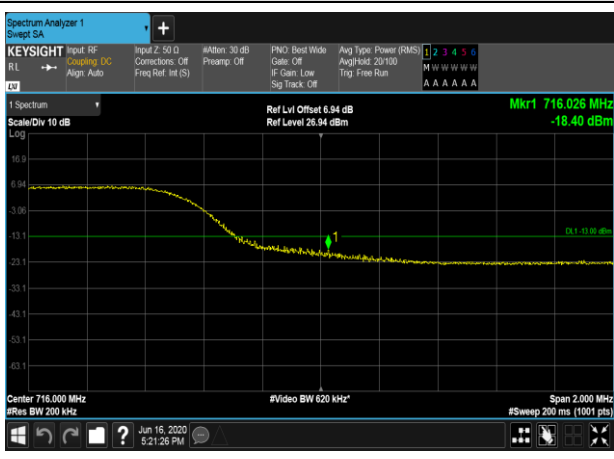

Channel Bandwidth: 20 MHz

LTE BAND 12
Channel Bandwidth: 1.4 MHz

LCH_QPSK_6RB#0

LCH_16QAM_6RB#0

HCH_QPSK_6RB#0

HCH_16QAM_6RB#0

Channel Bandwidth: 3 MHz

Channel Bandwidth: 5 MHz

LCH_QPSK_25RB#0

LCH_16QAM_25RB#0

HCH_QPSK_25RB#0

HCH_16QAM_25RB#0

Channel Bandwidth: 10 MHz

LCH_QPSK_50RB#0

LCH_16QAM_50RB#0

HCH_QPSK_50RB#0

HCH_16QAM_50RB#0

LTE BAND 13
 Channel Bandwidth: 5 MHz

LCH_QPSK_25RB#0

LCH_16QAM_25RB#0

HCH_QPSK_25RB#0

HCH_16QAM_25RB#0

Channel Bandwidth: 10 MHz

LCH_QPSK_50RB#0