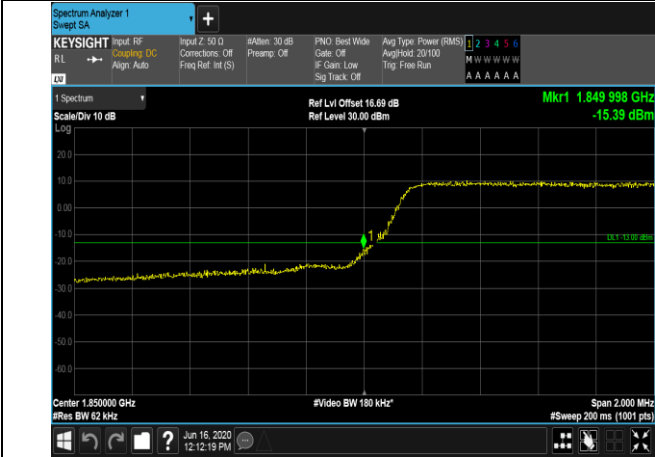

HCH_16QAM_50RB#0

LTE BAND 13
 Channel Bandwidth: 5 MHz

LCH_QPSK_25RB#0

LCH_16QAM_25RB#0

HCH_QPSK_25RB#0

HCH_16QAM_25RB#0

Channel Bandwidth: 10 MHz

LCH_QPSK_50RB#0

LCH_16QAM_50RB#0

HCH_QPSK_50RB#0

HCH_16QAM_50RB#0

LTE BAND 25
Channel Bandwidth: 1.4 MHz

LCH_QPSK_6RB#0

LCH_16QAM_6RB#0

HCH_QPSK_6RB#0

HCH_16QAM_6RB#0

Channel Bandwidth: 3 MHz

LCH_QPSK_15RB#0

LCH_16QAM_15RB#0

HCH_QPSK_15RB#0

HCH_16QAM_15RB#0

Channel Bandwidth: 5 MHz

LCH_QPSK_25RB#0

LCH_16QAM_25RB#0