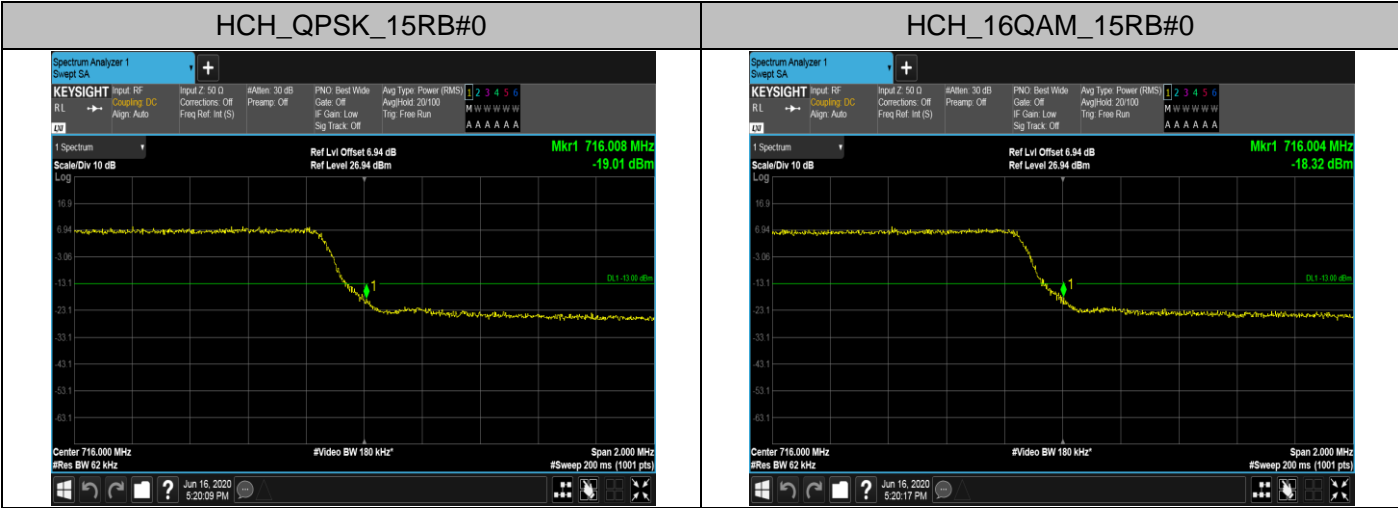

Channel Bandwidth: 20 MHz

LTE BAND 12
Channel Bandwidth: 1.4 MHz

LCH_QPSK_6RB#0

LCH_16QAM_6RB#0

HCH_QPSK_6RB#0

HCH_16QAM_6RB#0

Channel Bandwidth: 3 MHz

Channel Bandwidth: 5 MHz

LCH_QPSK_25RB#0

LCH_16QAM_25RB#0

HCH_QPSK_25RB#0

HCH_16QAM_25RB#0

Channel Bandwidth: 10 MHz

LCH_QPSK_50RB#0

LCH_16QAM_50RB#0

HCH_QPSK_50RB#0

HCH_16QAM_50RB#0

LTE BAND 13
 Channel Bandwidth: 5 MHz

LCH_QPSK_25RB#0

LCH_16QAM_25RB#0

HCH_QPSK_25RB#0

HCH_16QAM_25RB#0

Channel Bandwidth: 10 MHz

LCH_QPSK_50RB#0