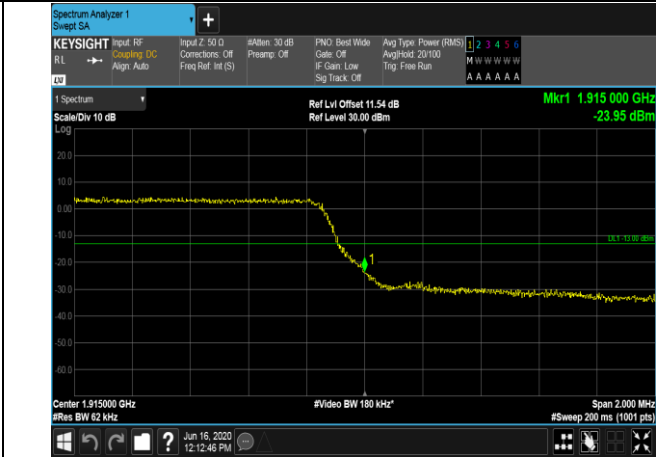

LCH_16QAM_50RB#0

HCH_QPSK_50RB#0

HCH_16QAM_50RB#0

LTE BAND 25
Channel Bandwidth: 1.4 MHz

LCH_QPSK_6RB#0

LCH_16QAM_6RB#0

HCH_QPSK_6RB#0

HCH_16QAM_6RB#0

Channel Bandwidth: 3 MHz

LCH_QPSK_15RB#0

LCH_16QAM_15RB#0

HCH_QPSK_15RB#0

HCH_16QAM_15RB#0

Channel Bandwidth: 5 MHz

LCH_QPSK_25RB#0

LCH_16QAM_25RB#0

HCH_QPSK_25RB#0

HCH_16QAM_25RB#0

Channel Bandwidth: 10 MHz

Channel Bandwidth: 15 MHz

Channel Bandwidth: 20 MHz

APPENDIX D PHOTOGRAPHS OF TEST SETUP
RADIATED SPURIOUS EMISSION

RADIATED SPURIOUS ABOVE 1G EMISSION