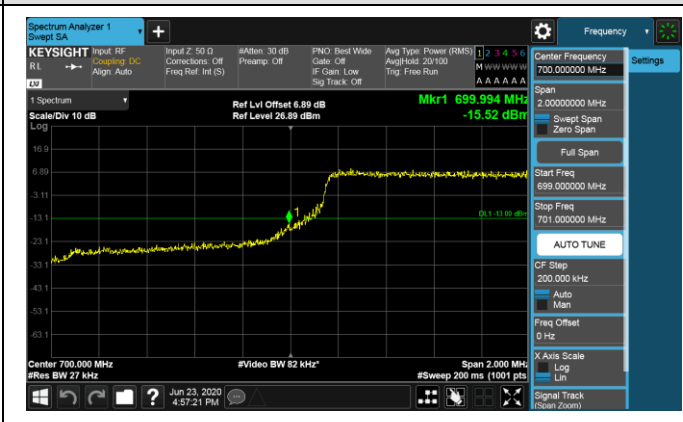

Channel Bandwidth: 20 MHz

LTE BAND 12
Channel Bandwidth: 1.4 MHz

LCH_QPSK_6RB#0

LCH_16QAM_6RB#0

HCH_QPSK_6RB#0

HCH_16QAM_6RB#0

Channel Bandwidth: 3 MHz

Channel Bandwidth: 5 MHz

LCH_QPSK_25RB#0

LCH_16QAM_25RB#0

HCH_QPSK_25RB#0

HCH_16QAM_25RB#0

Channel Bandwidth: 10 MHz

LCH_QPSK_50RB#0

LCH_16QAM_50RB#0

HCH_QPSK_50RB#0

HCH_16QAM_50RB#0

LTE BAND 13
 Channel Bandwidth: 5 MHz

LCH_QPSK_25RB#0

LCH_16QAM_25RB#0

HCH_QPSK_25RB#0

HCH_16QAM_25RB#0

Channel Bandwidth: 10 MHz

LCH_QPSK_50RB#0