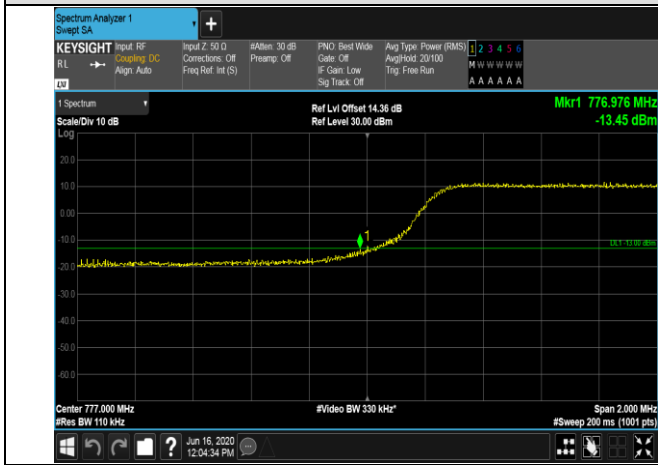

Channel Bandwidth: 20 MHz

LTE BAND 12
Channel Bandwidth: 1.4 MHz

LCH_QPSK_6RB#0

LCH_16QAM_6RB#0

HCH_QPSK_6RB#0

HCH_16QAM_6RB#0

Channel Bandwidth: 3 MHz

Channel Bandwidth: 5 MHz

LCH_QPSK_25RB#0

LCH_16QAM_25RB#0

HCH_QPSK_25RB#0

HCH_16QAM_25RB#0

Channel Bandwidth: 10 MHz

LCH_QPSK_50RB#0

LCH_16QAM_50RB#0

HCH_QPSK_50RB#0

HCH_16QAM_50RB#0

LTE BAND 13
 Channel Bandwidth: 5 MHz

LCH_QPSK_25RB#0

LCH_16QAM_25RB#0

HCH_QPSK_25RB#0

HCH_16QAM_25RB#0

Channel Bandwidth: 10 MHz

LCH_QPSK_50RB#0

LCH_16QAM_50RB#0

HCH_QPSK_50RB#0

HCH_16QAM_50RB#0

LTE BAND 25
Channel Bandwidth: 1.4 MHz

LCH_QPSK_6RB#0

LCH_16QAM_6RB#0

HCH_QPSK_6RB#0

HCH_16QAM_6RB#0