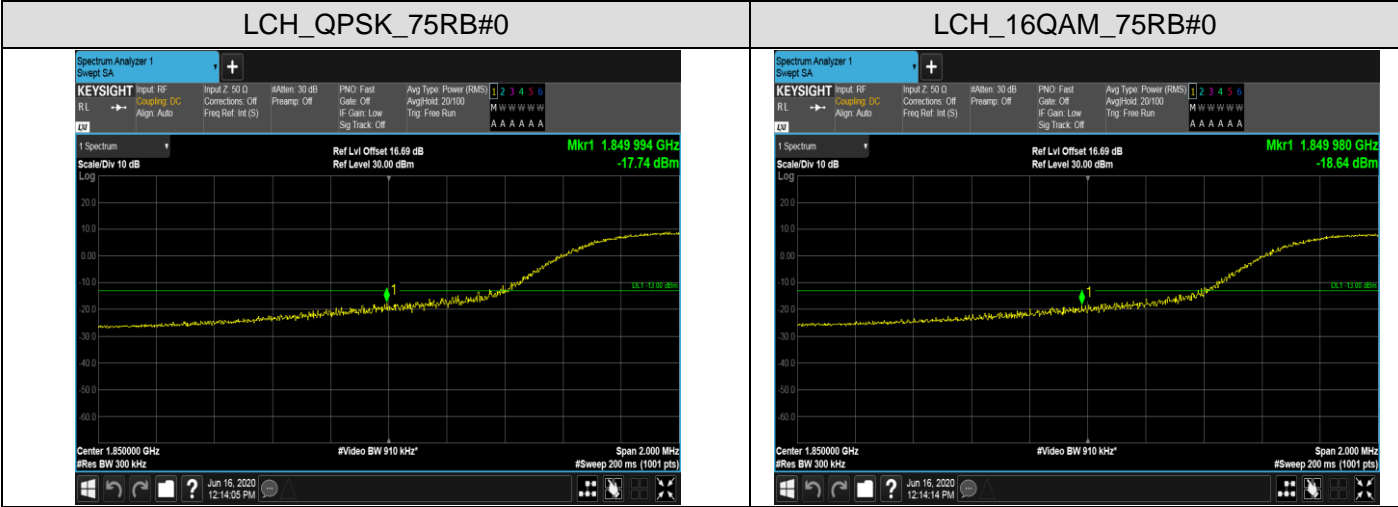

HCH_QPSK_25RB#0

HCH_16QAM_25RB#0

Channel Bandwidth: 10 MHz

Channel Bandwidth: 15 MHz

Channel Bandwidth: 20 MHz

APPENDIX D PHOTOGRAPHS OF TEST SETUP
RADIATED SPURIOUS EMISSION

RADIATED SPURIOUS ABOVE 1G EMISSION