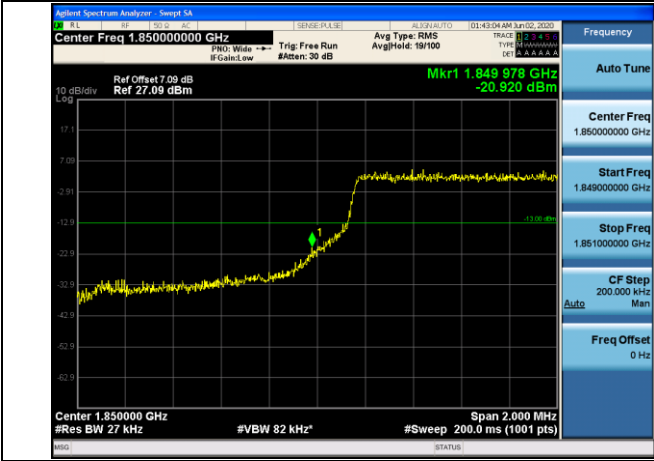

HCH_16QAM_50RB#0

LTE BAND 13
 Channel Bandwidth: 5 MHz

LCH_QPSK_25RB#0

LCH_16QAM_25RB#0

HCH_QPSK_25RB#0

HCH_16QAM_25RB#0

Channel Bandwidth: 10 MHz

LCH_QPSK_50RB#0

LCH_16QAM_50RB#0

HCH_QPSK_50RB#0

HCH_16QAM_50RB#0

LTE BAND 25
Channel Bandwidth: 1.4 MHz

LCH_QPSK_6RB#0

LCH_16QAM_6RB#0

HCH_QPSK_6RB#0

HCH_16QAM_6RB#0

Channel Bandwidth: 3 MHz

LCH_QPSK_15RB#0

LCH_16QAM_15RB#0

HCH_QPSK_15RB#0

HCH_16QAM_15RB#0

Channel Bandwidth: 5 MHz

LCH_QPSK_25RB#0

LCH_16QAM_25RB#0