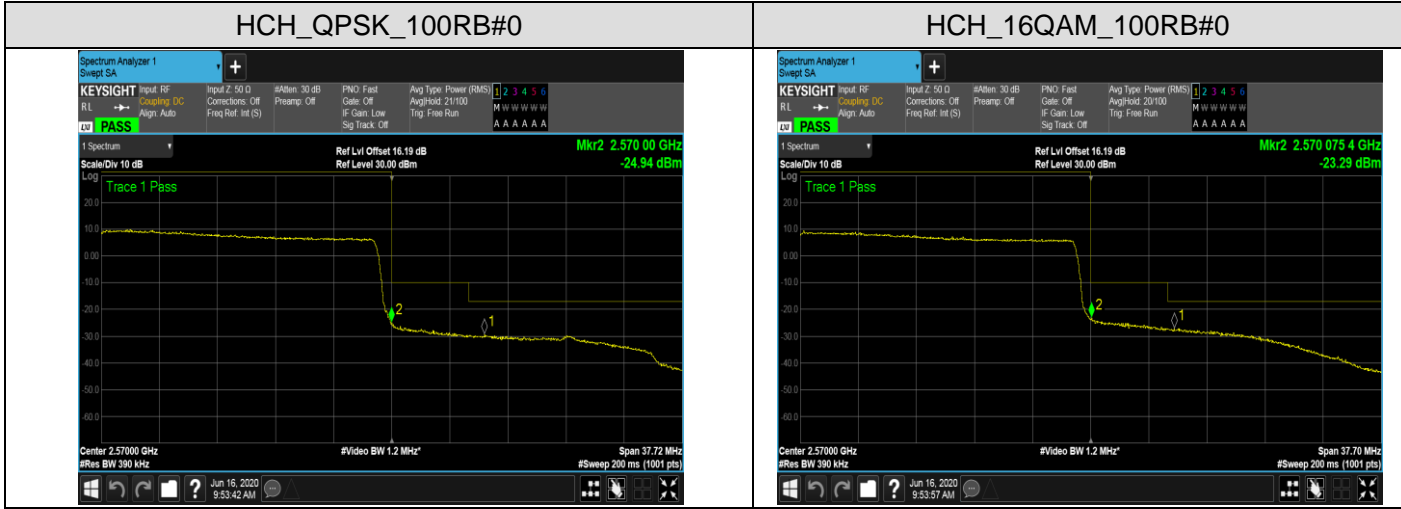

Channel Bandwidth: 20 MHz

LTE BAND 12
Channel Bandwidth: 1.4 MHz

LCH_QPSK_6RB#0

LCH_16QAM_6RB#0

HCH_QPSK_6RB#0

HCH_16QAM_6RB#0

Channel Bandwidth: 3 MHz

Channel Bandwidth: 5 MHz

LCH_QPSK_25RB#0

LCH_16QAM_25RB#0

HCH_QPSK_25RB#0

HCH_16QAM_25RB#0

Channel Bandwidth: 10 MHz

LCH_QPSK_50RB#0

LCH_16QAM_50RB#0

HCH_QPSK_50RB#0

HCH_16QAM_50RB#0

LTE BAND 13
 Channel Bandwidth: 5 MHz

LCH_QPSK_25RB#0

LCH_16QAM_25RB#0

HCH_QPSK_25RB#0

HCH_16QAM_25RB#0

Channel Bandwidth: 10 MHz

LCH_QPSK_50RB#0