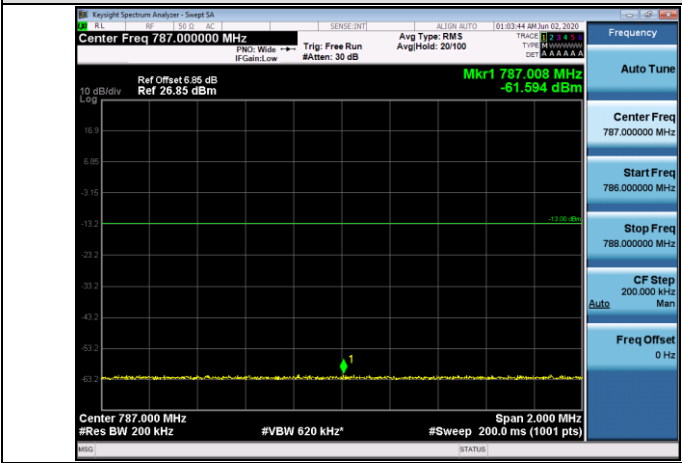

HCH_16QAM_50RB#0

LTE BAND 13
 Channel Bandwidth: 5 MHz

LCH_QPSK_25RB#0

LCH_16QAM_25RB#0

HCH_QPSK_25RB#0

HCH_16QAM_25RB#0

Channel Bandwidth: 10 MHz

LCH_QPSK_50RB#0

LCH_16QAM_50RB#0

HCH_QPSK_50RB#0

HCH_16QAM_50RB#0

LTE BAND 25
Channel Bandwidth: 1.4 MHz

LCH_QPSK_6RB#0

LCH_16QAM_6RB#0

HCH_QPSK_6RB#0

HCH_16QAM_6RB#0