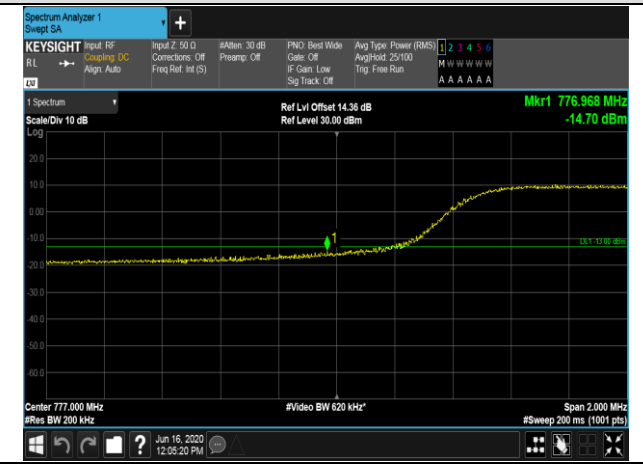

HCH_16QAM_50RB#0

LTE BAND 13
 Channel Bandwidth: 5 MHz

LCH_QPSK_25RB#0

LCH_16QAM_25RB#0

HCH_QPSK_25RB#0

HCH_16QAM_25RB#0

Channel Bandwidth: 10 MHz

LCH_QPSK_50RB#0

LCH_16QAM_50RB#0

HCH_QPSK_50RB#0

HCH_16QAM_50RB#0

LTE BAND 25
Channel Bandwidth: 1.4 MHz

LCH_QPSK_6RB#0

LCH_16QAM_6RB#0

HCH_QPSK_6RB#0

HCH_16QAM_6RB#0