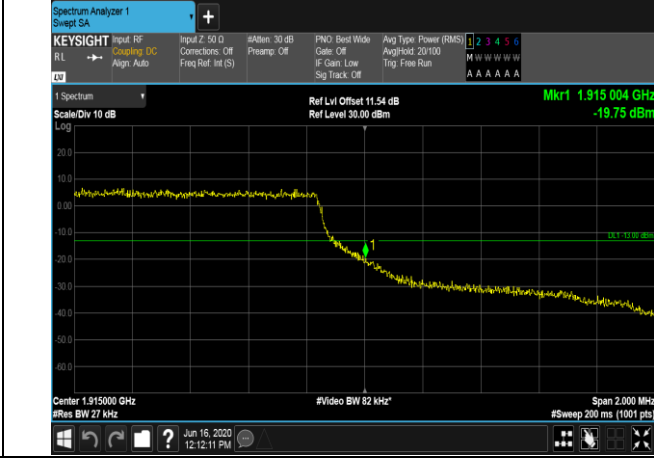

HCH_16QAM_50RB#0

LTE BAND 13
 Channel Bandwidth: 5 MHz

LCH_QPSK_25RB#0

LCH_16QAM_25RB#0

HCH_QPSK_25RB#0

HCH_16QAM_25RB#0

Channel Bandwidth: 10 MHz

LCH_QPSK_50RB#0

LCH_16QAM_50RB#0

HCH_QPSK_50RB#0

HCH_16QAM_50RB#0

LTE BAND 25
Channel Bandwidth: 1.4 MHz

LCH_QPSK_6RB#0

LCH_16QAM_6RB#0

HCH_QPSK_6RB#0

HCH_16QAM_6RB#0

Channel Bandwidth: 3 MHz

LCH_QPSK_15RB#0

LCH_16QAM_15RB#0

HCH_QPSK_15RB#0

HCH_16QAM_15RB#0

Channel Bandwidth: 5 MHz

LCH_QPSK_25RB#0

LCH_16QAM_25RB#0