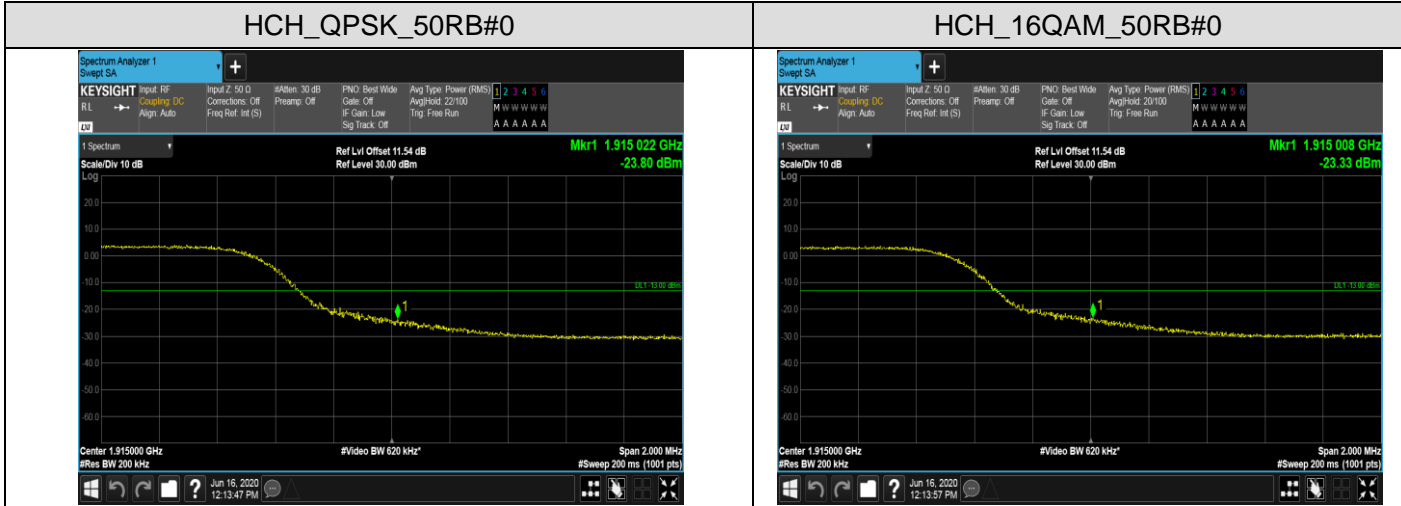

LCH_16QAM_50RB#0

HCH_QPSK_50RB#0

HCH_16QAM_50RB#0

LTE BAND 25
Channel Bandwidth: 1.4 MHz

LCH_QPSK_6RB#0

LCH_16QAM_6RB#0

HCH_QPSK_6RB#0

HCH_16QAM_6RB#0

Channel Bandwidth: 3 MHz

LCH_QPSK_15RB#0

LCH_16QAM_15RB#0

HCH_QPSK_15RB#0

HCH_16QAM_15RB#0

Channel Bandwidth: 5 MHz

LCH_QPSK_25RB#0

LCH_16QAM_25RB#0

HCH_QPSK_25RB#0

HCH_16QAM_25RB#0

Channel Bandwidth: 10 MHz

Channel Bandwidth: 15 MHz

Channel Bandwidth: 20 MHz

APPENDIX D PHOTOGRAPHS OF TEST SETUP
RADIATED SPURIOUS EMISSION

RADIATED SPURIOUS ABOVE 1G EMISSION