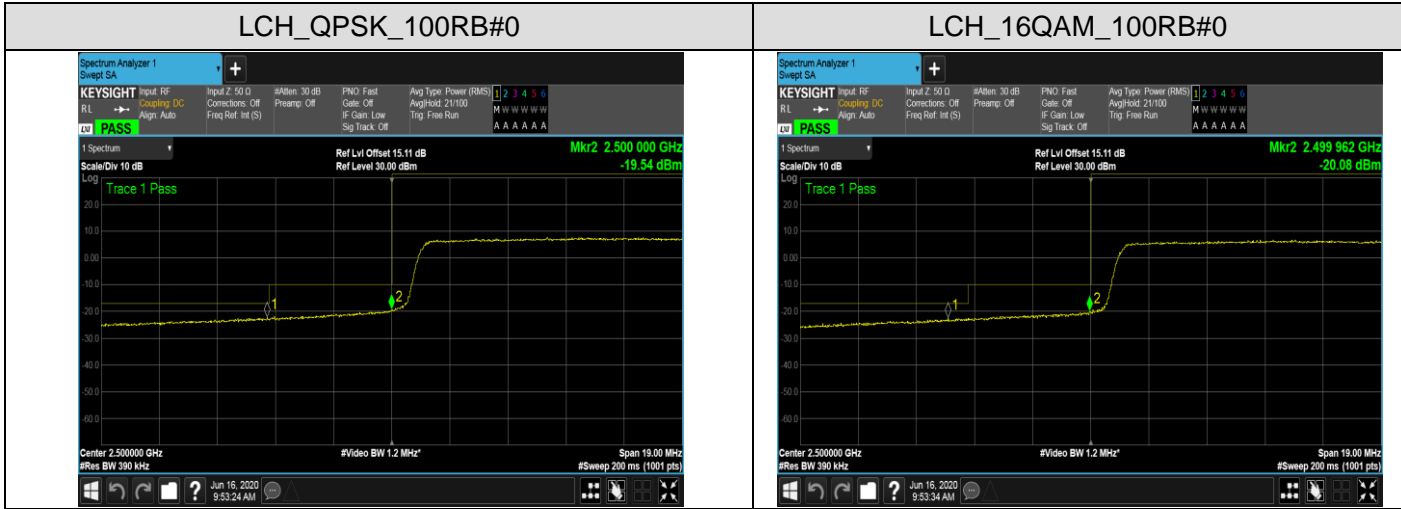

Channel Bandwidth: 20 MHz

LTE BAND 12
Channel Bandwidth: 1.4 MHz

LCH_QPSK_6RB#0

LCH_16QAM_6RB#0

HCH_QPSK_6RB#0

HCH_16QAM_6RB#0

Channel Bandwidth: 3 MHz

Channel Bandwidth: 5 MHz

LCH_QPSK_25RB#0

LCH_16QAM_25RB#0

HCH_QPSK_25RB#0

HCH_16QAM_25RB#0

Channel Bandwidth: 10 MHz

LCH_QPSK_50RB#0

LCH_16QAM_50RB#0

HCH_QPSK_50RB#0

HCH_16QAM_50RB#0

LTE BAND 13
 Channel Bandwidth: 5 MHz

LCH_QPSK_25RB#0

LCH_16QAM_25RB#0

HCH_QPSK_25RB#0

HCH_16QAM_25RB#0

Channel Bandwidth: 10 MHz

LCH_QPSK_50RB#0