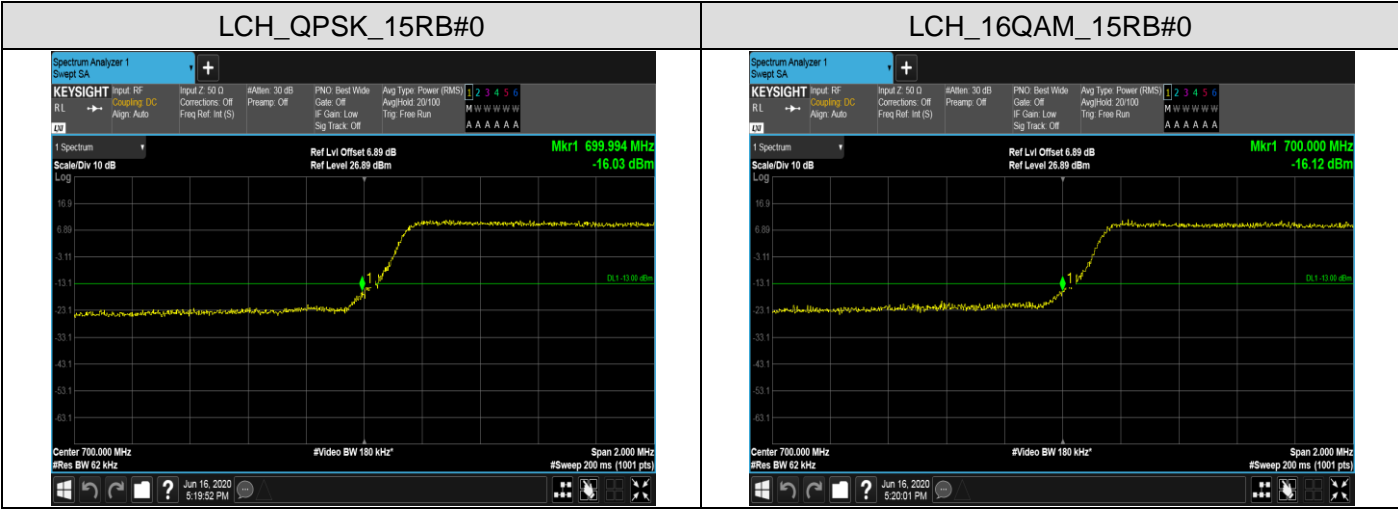

Channel Bandwidth: 20 MHz

LTE BAND 12
Channel Bandwidth: 1.4 MHz

LCH_QPSK_6RB#0

LCH_16QAM_6RB#0

HCH_QPSK_6RB#0

HCH_16QAM_6RB#0

Channel Bandwidth: 3 MHz

Channel Bandwidth: 5 MHz

LCH_QPSK_25RB#0

LCH_16QAM_25RB#0

HCH_QPSK_25RB#0

HCH_16QAM_25RB#0

Channel Bandwidth: 10 MHz

LCH_QPSK_50RB#0

LCH_16QAM_50RB#0

HCH_QPSK_50RB#0

HCH_16QAM_50RB#0

LTE BAND 13
 Channel Bandwidth: 5 MHz

LCH_QPSK_25RB#0

LCH_16QAM_25RB#0

HCH_QPSK_25RB#0

HCH_16QAM_25RB#0

Channel Bandwidth: 10 MHz

LCH_QPSK_50RB#0