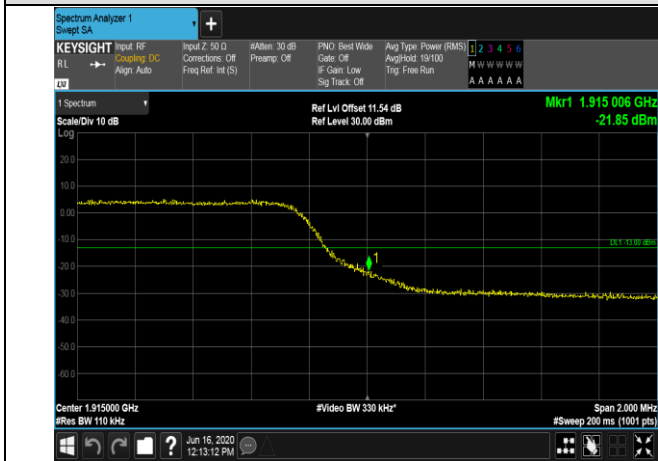

LCH_16QAM_50RB#0

HCH_QPSK_50RB#0

HCH_16QAM_50RB#0

LTE BAND 25
Channel Bandwidth: 1.4 MHz

LCH_QPSK_6RB#0

LCH_16QAM_6RB#0

HCH_QPSK_6RB#0

HCH_16QAM_6RB#0

Channel Bandwidth: 3 MHz

LCH_QPSK_15RB#0

LCH_16QAM_15RB#0

HCH_QPSK_15RB#0

HCH_16QAM_15RB#0

Channel Bandwidth: 5 MHz

LCH_QPSK_25RB#0

LCH_16QAM_25RB#0

HCH_QPSK_25RB#0

HCH_16QAM_25RB#0

Channel Bandwidth: 10 MHz

Channel Bandwidth: 15 MHz

Channel Bandwidth: 20 MHz

APPENDIX D PHOTOGRAPHS OF TEST SETUP
RADIATED SPURIOUS EMISSION

RADIATED SPURIOUS ABOVE 1G EMISSION