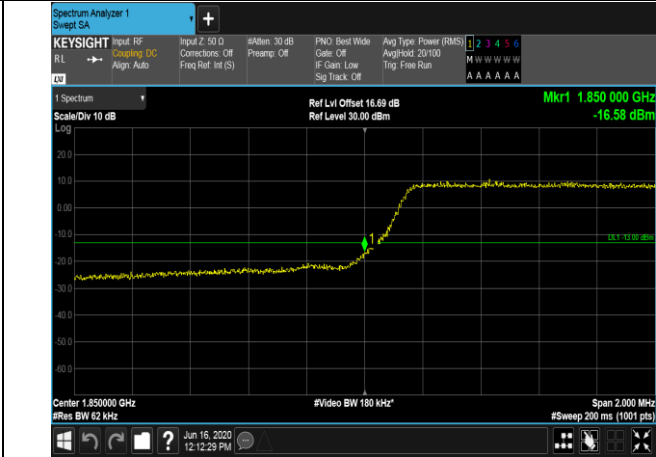

HCH_16QAM_50RB#0

LTE BAND 13
 Channel Bandwidth: 5 MHz

LCH_QPSK_25RB#0

LCH_16QAM_25RB#0

HCH_QPSK_25RB#0

HCH_16QAM_25RB#0

Channel Bandwidth: 10 MHz

LCH_QPSK_50RB#0

LCH_16QAM_50RB#0

HCH_QPSK_50RB#0

HCH_16QAM_50RB#0

LTE BAND 25
Channel Bandwidth: 1.4 MHz

LCH_QPSK_6RB#0

LCH_16QAM_6RB#0

HCH_QPSK_6RB#0

HCH_16QAM_6RB#0

Channel Bandwidth: 3 MHz

LCH_QPSK_15RB#0

LCH_16QAM_15RB#0

HCH_QPSK_15RB#0

HCH_16QAM_15RB#0

Channel Bandwidth: 5 MHz

LCH_QPSK_25RB#0

LCH_16QAM_25RB#0