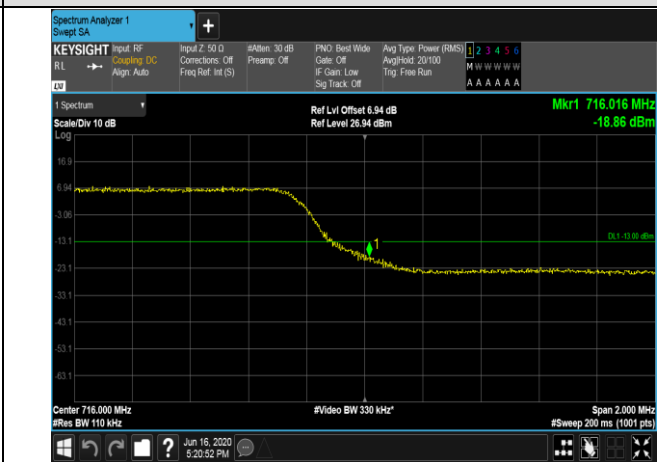

Channel Bandwidth: 20 MHz

LTE BAND 12
Channel Bandwidth: 1.4 MHz

LCH_QPSK_6RB#0

LCH_16QAM_6RB#0

HCH_QPSK_6RB#0

HCH_16QAM_6RB#0

Channel Bandwidth: 3 MHz

Channel Bandwidth: 5 MHz

LCH_QPSK_25RB#0

LCH_16QAM_25RB#0

HCH_QPSK_25RB#0

HCH_16QAM_25RB#0

Channel Bandwidth: 10 MHz

LCH_QPSK_50RB#0

LCH_16QAM_50RB#0

HCH_QPSK_50RB#0

HCH_16QAM_50RB#0

LTE BAND 13
 Channel Bandwidth: 5 MHz

LCH_QPSK_25RB#0

LCH_16QAM_25RB#0

HCH_QPSK_25RB#0

HCH_16QAM_25RB#0

Channel Bandwidth: 10 MHz

LCH_QPSK_50RB#0

LCH_16QAM_50RB#0

HCH_QPSK_50RB#0

HCH_16QAM_50RB#0

LTE BAND 25
Channel Bandwidth: 1.4 MHz

LCH_QPSK_6RB#0

LCH_16QAM_6RB#0

HCH_QPSK_6RB#0

HCH_16QAM_6RB#0