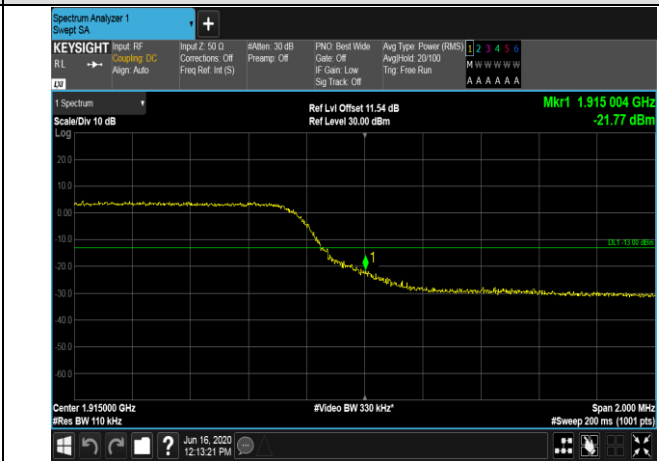

LCH_16QAM_50RB#0

HCH_QPSK_50RB#0

HCH_16QAM_50RB#0

LTE BAND 25
Channel Bandwidth: 1.4 MHz

LCH_QPSK_6RB#0

LCH_16QAM_6RB#0

HCH_QPSK_6RB#0

HCH_16QAM_6RB#0

Channel Bandwidth: 3 MHz

LCH_QPSK_15RB#0

LCH_16QAM_15RB#0

HCH_QPSK_15RB#0

HCH_16QAM_15RB#0

Channel Bandwidth: 5 MHz

LCH_QPSK_25RB#0

LCH_16QAM_25RB#0

HCH_QPSK_25RB#0

HCH_16QAM_25RB#0

Channel Bandwidth: 10 MHz

Channel Bandwidth: 15 MHz

Channel Bandwidth: 20 MHz

APPENDIX D PHOTOGRAPHS OF TEST SETUP
RADIATED SPURIOUS EMISSION

RADIATED SPURIOUS ABOVE 1G EMISSION