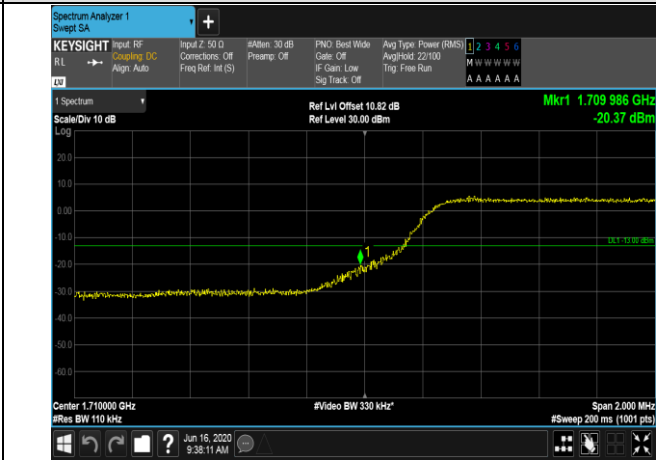

HCH\_16QAM\_15RB#0

Channel Bandwidth: 5 MHz

LCH\_QPSK\_25RB#0

LCH\_16QAM\_25RB#0

HCH\_QPSK\_25RB#0

HCH\_16QAM\_25RB#0

Channel Bandwidth: 10 MHz

Channel Bandwidth: 15 MHz

LCH\_QPSK\_75RB#0

LCH\_16QAM\_75RB#0

HCH\_QPSK\_75RB#0

HCH\_16QAM\_75RB#0

Channel Bandwidth: 20 MHz

LTE BAND 7  
Channel Bandwidth: 5 MHz

Channel Bandwidth: 10 MHz

LCH\_QPSK\_50RB#0