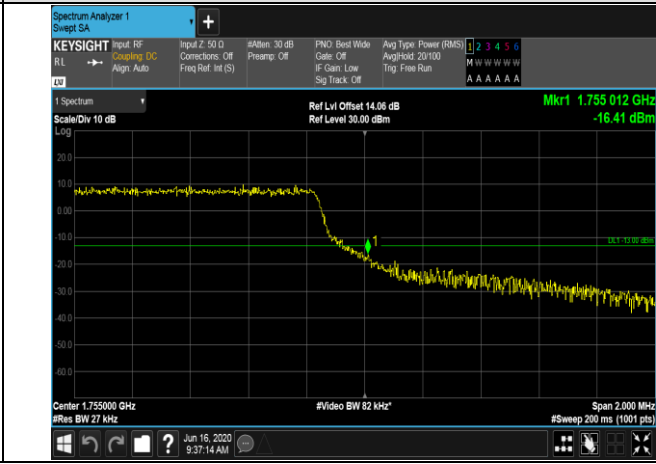

LCH\_16QAM\_15RB#0

HCH\_QPSK\_15RB#0

HCH\_16QAM\_15RB#0

Channel Bandwidth: 5 MHz

Channel Bandwidth: 10 MHz

Channel Bandwidth: 15 MHz

Channel Bandwidth: 20 MHz

LTE BAND 4  
Channel Bandwidth: 1.4 MHz

LCH\_QPSK\_6RB#0

LCH\_16QAM\_6RB#0

HCH\_QPSK\_6RB#0

HCH\_16QAM\_6RB#0

Channel Bandwidth: 3 MHz

LCH\_QPSK\_15RB#0

LCH\_16QAM\_15RB#0

HCH\_QPSK\_15RB#0