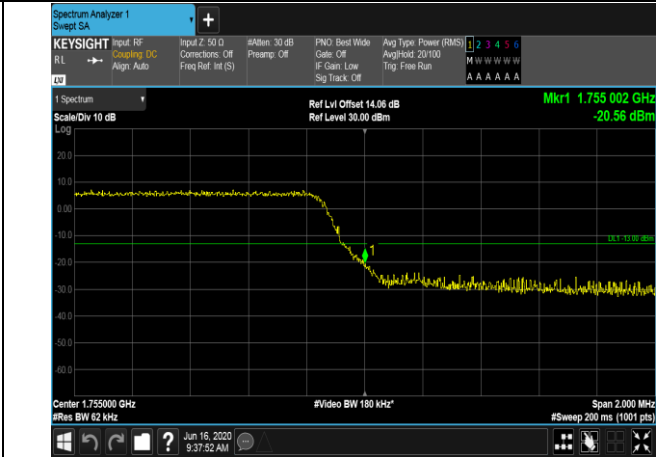

HCH_16QAM_15RB#0