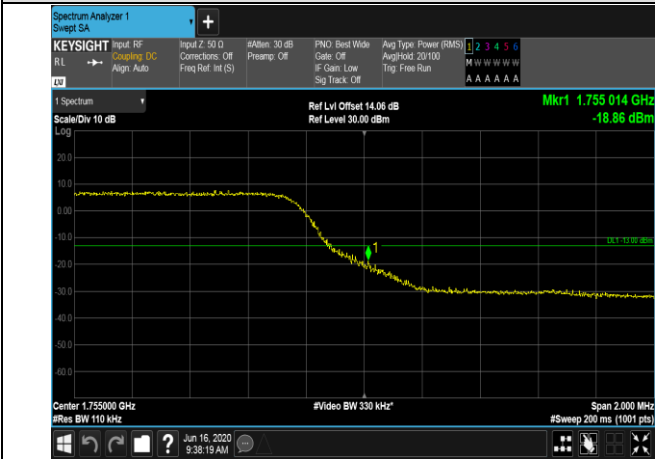

HCH\_16QAM\_15RB#0

Channel Bandwidth: 5 MHz

LCH\_QPSK\_25RB#0

LCH\_16QAM\_25RB#0

HCH\_QPSK\_25RB#0

HCH\_16QAM\_25RB#0

Channel Bandwidth: 10 MHz

Channel Bandwidth: 15 MHz

LCH\_QPSK\_75RB#0

LCH\_16QAM\_75RB#0

HCH\_QPSK\_75RB#0

HCH\_16QAM\_75RB#0

Channel Bandwidth: 20 MHz

LTE BAND 7  
Channel Bandwidth: 5 MHz

Channel Bandwidth: 10 MHz

LCH\_QPSK\_50RB#0