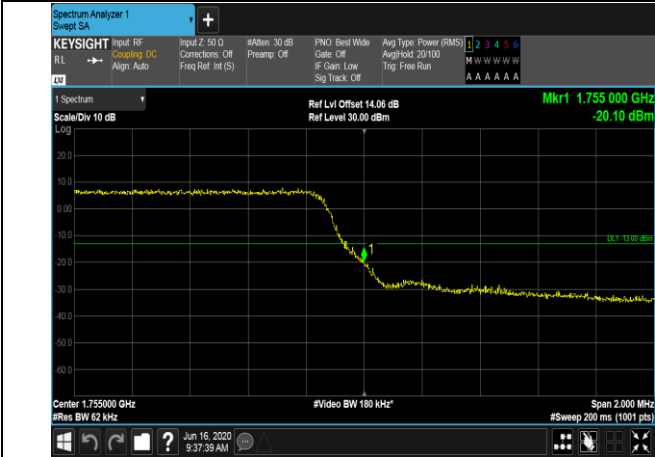

### APPENDIX CTEST PLOTS FOR BAND EDGES LTE BAND 2

Channel Bandwidth: 1.4 MHz

LCH\_QPSK\_6RB#0

LCH\_16QAM\_6RB#0

HCH\_QPSK\_6RB#0

HCH\_16QAM\_6RB#0

Channel Bandwidth: 3 MHz

LCH\_QPSK\_15RB#0

LCH\_16QAM\_15RB#0

HCH\_QPSK\_15RB#0

HCH\_16QAM\_15RB#0

Channel Bandwidth: 5 MHz

Channel Bandwidth: 10 MHz

Channel Bandwidth: 15 MHz

Channel Bandwidth: 20 MHz

LTE BAND 4  
Channel Bandwidth: 1.4 MHz

LCH\_QPSK\_6RB#0

LCH\_16QAM\_6RB#0

HCH\_QPSK\_6RB#0

HCH\_16QAM\_6RB#0

Channel Bandwidth: 3 MHz

LCH\_QPSK\_15RB#0

LCH\_16QAM\_15RB#0

HCH\_QPSK\_15RB#0

HCH\_16QAM\_15RB#0

Channel Bandwidth: 5 MHz

LCH\_QPSK\_25RB#0

LCH\_16QAM\_25RB#0

HCH\_QPSK\_25RB#0

HCH\_16QAM\_25RB#0

Channel Bandwidth: 10 MHz

Channel Bandwidth: 15 MHz