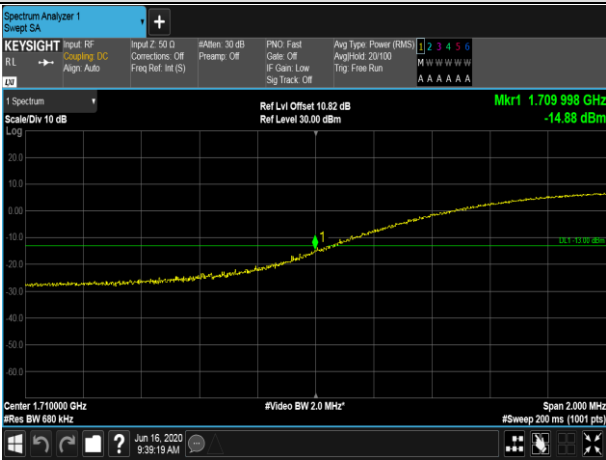

HCH\_16QAM\_15RB#0

Channel Bandwidth: 5 MHz

LCH\_QPSK\_25RB#0

LCH\_16QAM\_25RB#0

HCH\_QPSK\_25RB#0

HCH\_16QAM\_25RB#0

Channel Bandwidth: 10 MHz

Channel Bandwidth: 15 MHz

LCH\_QPSK\_75RB#0

LCH\_16QAM\_75RB#0

HCH\_QPSK\_75RB#0

HCH\_16QAM\_75RB#0

Channel Bandwidth: 20 MHz

LTE BAND 7  
Channel Bandwidth: 5 MHz

Channel Bandwidth: 10 MHz

LCH\_QPSK\_50RB#0