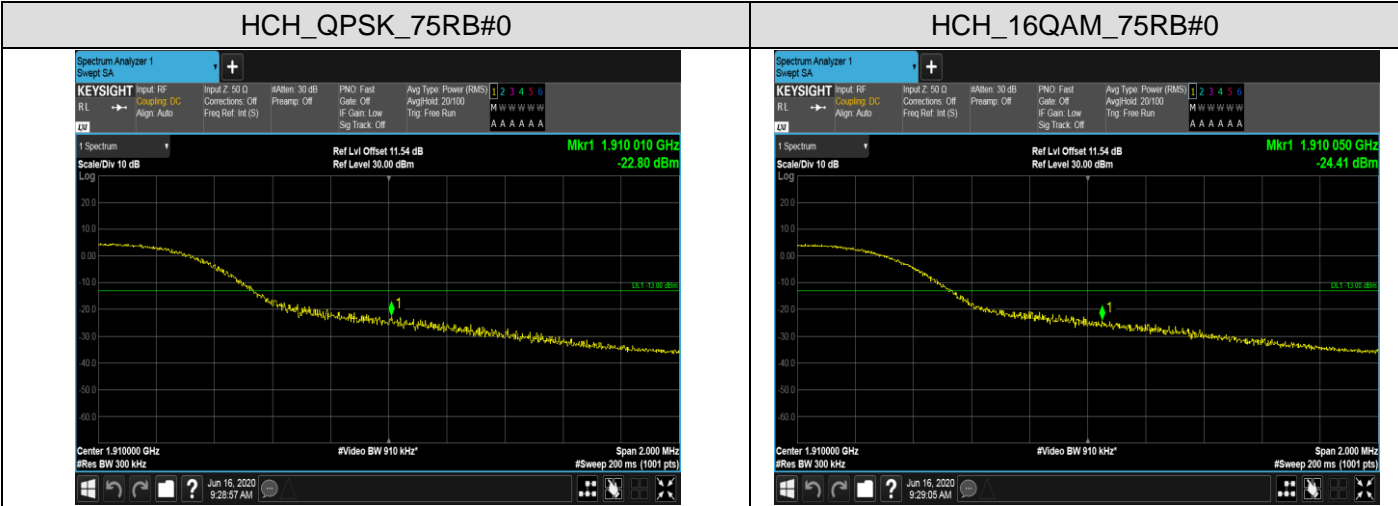

### APPENDIX CTEST PLOTS FOR BAND EDGES LTE BAND 2

Channel Bandwidth: 1.4 MHz

LCH\_QPSK\_6RB#0

LCH\_16QAM\_6RB#0

HCH\_QPSK\_6RB#0

HCH\_16QAM\_6RB#0

Channel Bandwidth: 3 MHz

LCH\_QPSK\_15RB#0

LCH\_16QAM\_15RB#0

HCH\_QPSK\_15RB#0

HCH\_16QAM\_15RB#0

Channel Bandwidth: 5 MHz

Channel Bandwidth: 10 MHz

Channel Bandwidth: 15 MHz

Channel Bandwidth: 20 MHz

LTE BAND 4  
Channel Bandwidth: 1.4 MHz