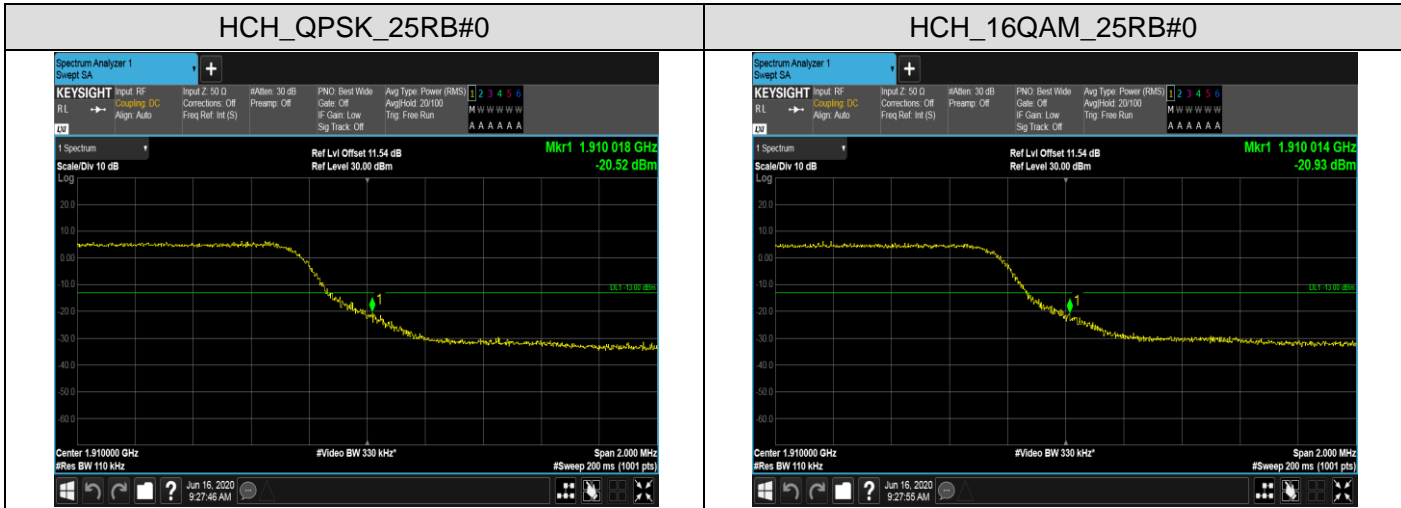

### APPENDIX CTEST PLOTS FOR BAND EDGES LTE BAND 2

Channel Bandwidth: 1.4 MHz

LCH\_QPSK\_6RB#0

LCH\_16QAM\_6RB#0

HCH\_QPSK\_6RB#0

HCH\_16QAM\_6RB#0

Channel Bandwidth: 3 MHz

LCH\_QPSK\_15RB#0

LCH\_16QAM\_15RB#0

HCH\_QPSK\_15RB#0

HCH\_16QAM\_15RB#0

Channel Bandwidth: 5 MHz

Channel Bandwidth: 10 MHz

Channel Bandwidth: 15 MHz

Channel Bandwidth: 20 MHz

LTE BAND 4  
Channel Bandwidth: 1.4 MHz

LCH\_QPSK\_6RB#0

LCH\_16QAM\_6RB#0

HCH\_QPSK\_6RB#0

HCH\_16QAM\_6RB#0

Channel Bandwidth: 3 MHz

LCH\_QPSK\_15RB#0

LCH\_16QAM\_15RB#0

HCH\_QPSK\_15RB#0