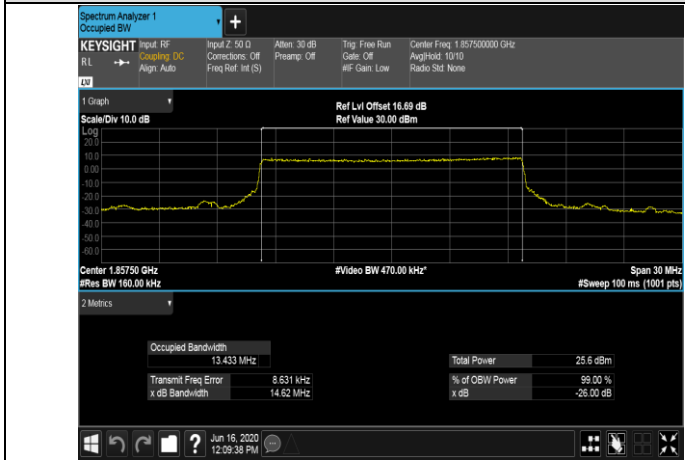

Channel Bandwidth: 15 MHz

LCH\_QPSK\_75RB#0

LCH\_16QAM\_75RB#0

MCH\_QPSK\_75RB#0

MCH\_16QAM\_75RB#0

HCH\_QPSK\_75RB#0

HCH\_16QAM\_75RB#0

Channel Bandwidth: 20 MHz

LCH\_QPSK\_100RB#0

LCH\_16QAM\_100RB#0

MCH\_QPSK\_100RB#0

MCH\_16QAM\_100RB#0

HCH\_QPSK\_100RB#0

HCH\_16QAM\_100RB#0

### APPENDIX CTEST PLOTS FOR BAND EDGES LTE BAND 2

Channel Bandwidth: 1.4 MHz

LCH\_QPSK\_6RB#0

LCH\_16QAM\_6RB#0

HCH\_QPSK\_6RB#0

HCH\_16QAM\_6RB#0

Channel Bandwidth: 3 MHz

LCH\_QPSK\_15RB#0