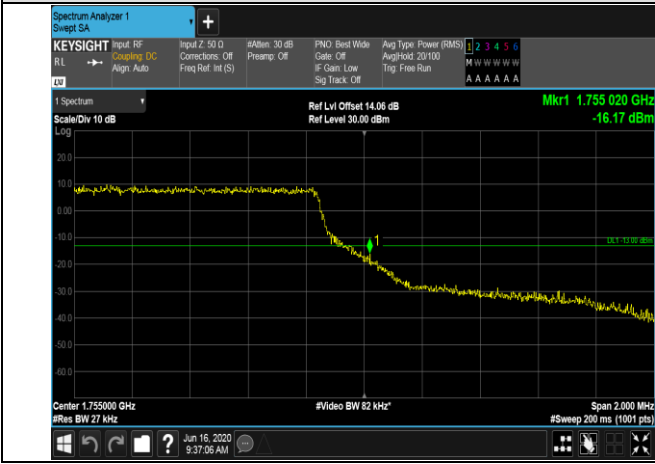

### APPENDIX CTEST PLOTS FOR BAND EDGES LTE BAND 2

Channel Bandwidth: 1.4 MHz

LCH\_QPSK\_6RB#0

LCH\_16QAM\_6RB#0

HCH\_QPSK\_6RB#0

HCH\_16QAM\_6RB#0

Channel Bandwidth: 3 MHz

LCH\_QPSK\_15RB#0

LCH\_16QAM\_15RB#0

HCH\_QPSK\_15RB#0

HCH\_16QAM\_15RB#0

Channel Bandwidth: 5 MHz

Channel Bandwidth: 10 MHz

Channel Bandwidth: 15 MHz

Channel Bandwidth: 20 MHz

LTE BAND 4  
Channel Bandwidth: 1.4 MHz

LCH\_QPSK\_6RB#0

LCH\_16QAM\_6RB#0

HCH\_QPSK\_6RB#0

HCH\_16QAM\_6RB#0

Channel Bandwidth: 3 MHz

LCH\_QPSK\_15RB#0

LCH\_16QAM\_15RB#0

HCH\_QPSK\_15RB#0