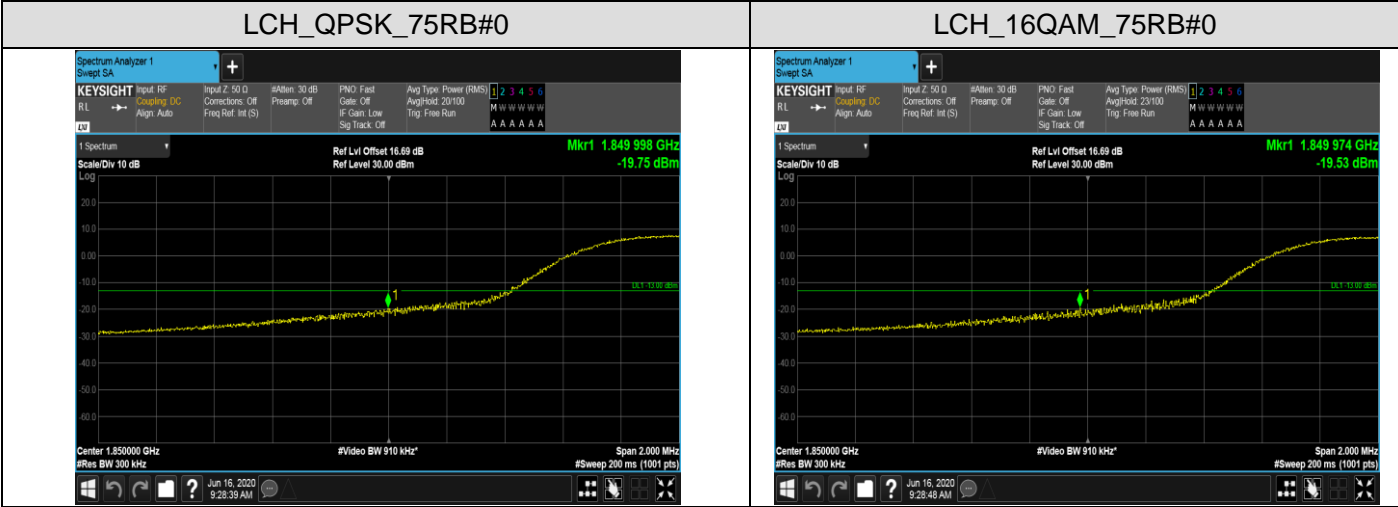

### APPENDIX CTEST PLOTS FOR BAND EDGES LTE BAND 2

Channel Bandwidth: 1.4 MHz

LCH\_QPSK\_6RB#0

LCH\_16QAM\_6RB#0

HCH\_QPSK\_6RB#0

HCH\_16QAM\_6RB#0

Channel Bandwidth: 3 MHz

LCH\_QPSK\_15RB#0

LCH\_16QAM\_15RB#0

HCH\_QPSK\_15RB#0

HCH\_16QAM\_15RB#0

Channel Bandwidth: 5 MHz

Channel Bandwidth: 10 MHz

Channel Bandwidth: 15 MHz

Channel Bandwidth: 20 MHz

LTE BAND 4  
Channel Bandwidth: 1.4 MHz

LCH\_QPSK\_6RB#0

LCH\_16QAM\_6RB#0

HCH\_QPSK\_6RB#0

HCH\_16QAM\_6RB#0

Channel Bandwidth: 3 MHz

LCH\_QPSK\_15RB#0

LCH\_16QAM\_15RB#0

HCH\_QPSK\_15RB#0