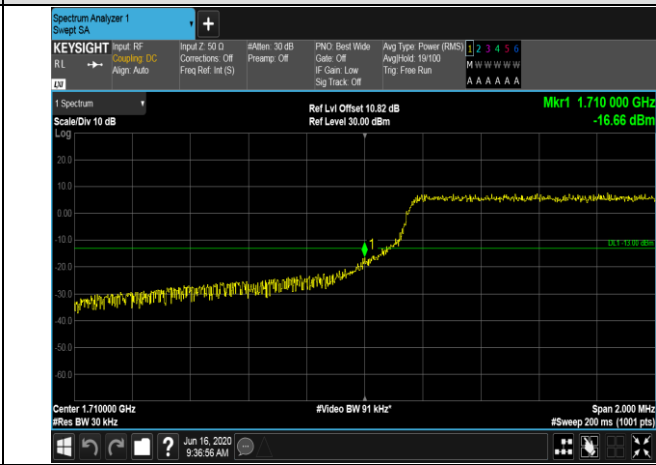

### APPENDIX CTEST PLOTS FOR BAND EDGES LTE BAND 2

Channel Bandwidth: 1.4 MHz

LCH\_QPSK\_6RB#0

LCH\_16QAM\_6RB#0

HCH\_QPSK\_6RB#0

HCH\_16QAM\_6RB#0

Channel Bandwidth: 3 MHz

LCH\_QPSK\_15RB#0

LCH\_16QAM\_15RB#0

HCH\_QPSK\_15RB#0

HCH\_16QAM\_15RB#0

Channel Bandwidth: 5 MHz

Channel Bandwidth: 10 MHz

Channel Bandwidth: 15 MHz

Channel Bandwidth: 20 MHz

LTE BAND 4  
Channel Bandwidth: 1.4 MHz

LCH\_QPSK\_6RB#0

LCH\_16QAM\_6RB#0

HCH\_QPSK\_6RB#0

HCH\_16QAM\_6RB#0

Channel Bandwidth: 3 MHz

LCH\_QPSK\_15RB#0

LCH\_16QAM\_15RB#0

HCH\_QPSK\_15RB#0