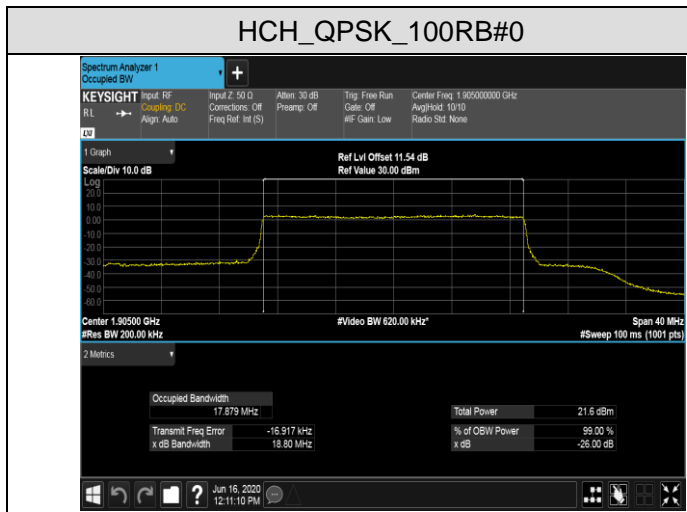

LCH\_QPSK\_100RB#0

LCH\_16QAM\_100RB#0

MCH\_QPSK\_100RB#0

MCH\_16QAM\_100RB#0

HCH\_QPSK\_100RB#0

HCH\_16QAM\_100RB#0

### APPENDIX CTEST PLOTS FOR BAND EDGES LTE BAND 2

Channel Bandwidth: 1.4 MHz

LCH\_QPSK\_6RB#0

LCH\_16QAM\_6RB#0

HCH\_QPSK\_6RB#0

HCH\_16QAM\_6RB#0

Channel Bandwidth: 3 MHz

LCH\_QPSK\_15RB#0

LCH\_16QAM\_15RB#0

HCH\_QPSK\_15RB#0

HCH\_16QAM\_15RB#0

Channel Bandwidth: 5 MHz

Channel Bandwidth: 10 MHz

Channel Bandwidth: 15 MHz

Channel Bandwidth: 20 MHz

LTE BAND 4  
Channel Bandwidth: 1.4 MHz