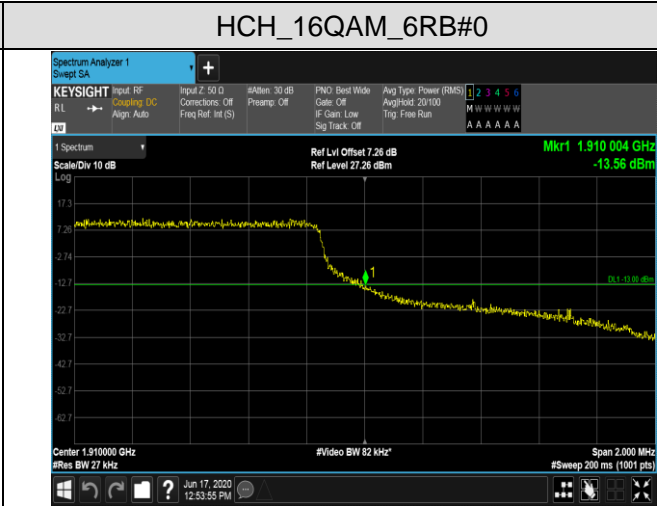

### APPENDIX CTEST PLOTS FOR BAND EDGES LTE BAND 2

Channel Bandwidth: 1.4 MHz

LCH\_QPSK\_6RB#0

LCH\_16QAM\_6RB#0

HCH\_QPSK\_6RB#0

HCH\_16QAM\_6RB#0

Channel Bandwidth: 3 MHz

LCH\_QPSK\_15RB#0

LCH\_16QAM\_15RB#0

HCH\_QPSK\_15RB#0

HCH\_16QAM\_15RB#0

Channel Bandwidth: 5 MHz

Channel Bandwidth: 10 MHz

Channel Bandwidth: 15 MHz

Channel Bandwidth: 20 MHz

LTE BAND 4  
Channel Bandwidth: 1.4 MHz