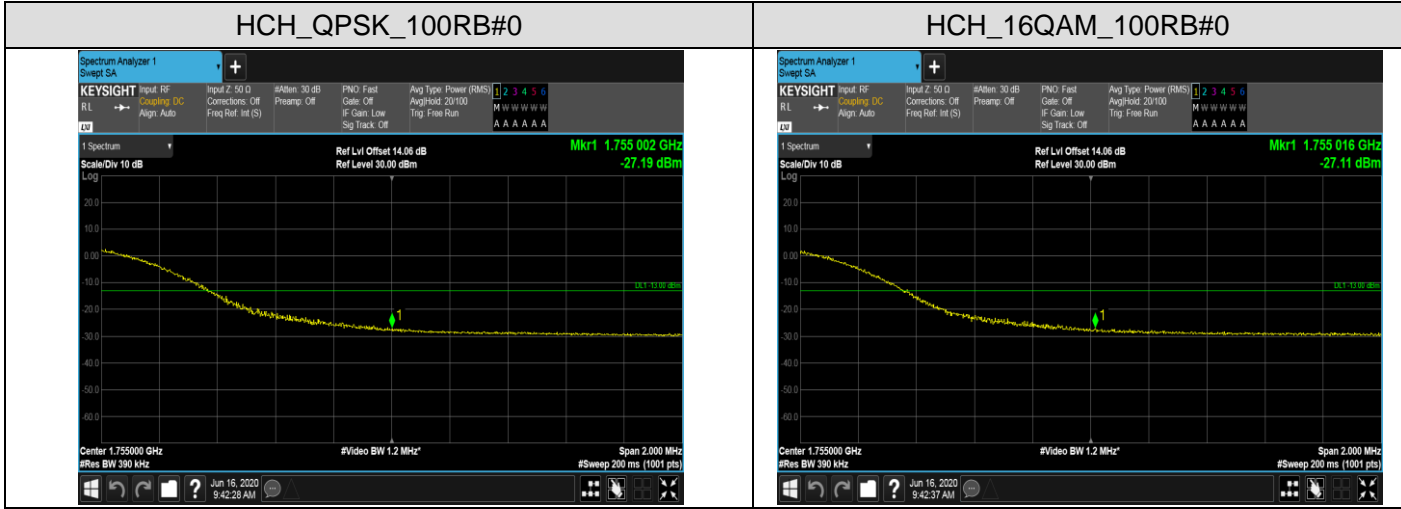

LCH\_QPSK\_75RB#0

LCH\_16QAM\_75RB#0

HCH\_QPSK\_75RB#0

HCH\_16QAM\_75RB#0

Channel Bandwidth: 20 MHz

LTE BAND 7  
Channel Bandwidth: 5 MHz

Channel Bandwidth: 10 MHz

LCH\_QPSK\_50RB#0

LCH\_16QAM\_50RB#0

HCH\_QPSK\_50RB#0

HCH\_16QAM\_50RB#0

Channel Bandwidth: 15 MHz