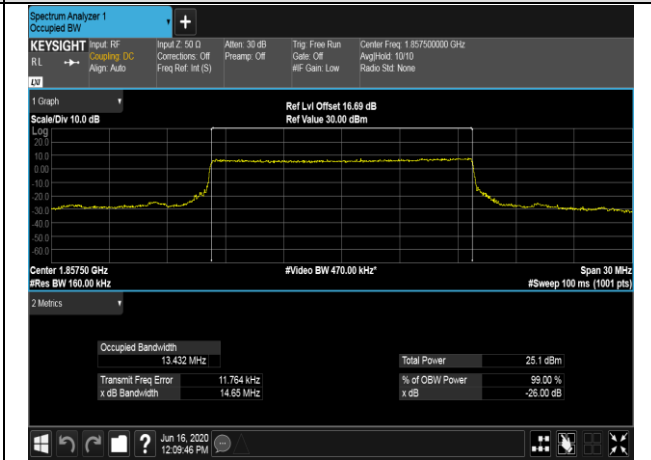

Channel Bandwidth: 15 MHz

LCH\_QPSK\_75RB#0

LCH\_16QAM\_75RB#0

MCH\_QPSK\_75RB#0

MCH\_16QAM\_75RB#0

HCH\_QPSK\_75RB#0

HCH\_16QAM\_75RB#0

Channel Bandwidth: 20 MHz

LCH\_QPSK\_100RB#0

LCH\_16QAM\_100RB#0

MCH\_QPSK\_100RB#0

MCH\_16QAM\_100RB#0

HCH\_QPSK\_100RB#0

HCH\_16QAM\_100RB#0

### APPENDIX CTEST PLOTS FOR BAND EDGES LTE BAND 2

Channel Bandwidth: 1.4 MHz

LCH\_QPSK\_6RB#0

LCH\_16QAM\_6RB#0

HCH\_QPSK\_6RB#0

HCH\_16QAM\_6RB#0

Channel Bandwidth: 3 MHz

LCH\_QPSK\_15RB#0