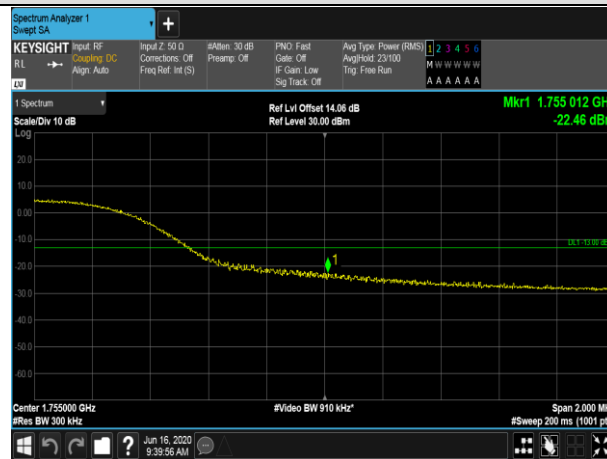

LCH\_QPSK\_75RB#0

LCH\_16QAM\_75RB#0

HCH\_QPSK\_75RB#0

HCH\_16QAM\_75RB#0

Channel Bandwidth: 20 MHz

LTE BAND 7  
Channel Bandwidth: 5 MHz

Channel Bandwidth: 10 MHz

LCH\_QPSK\_50RB#0