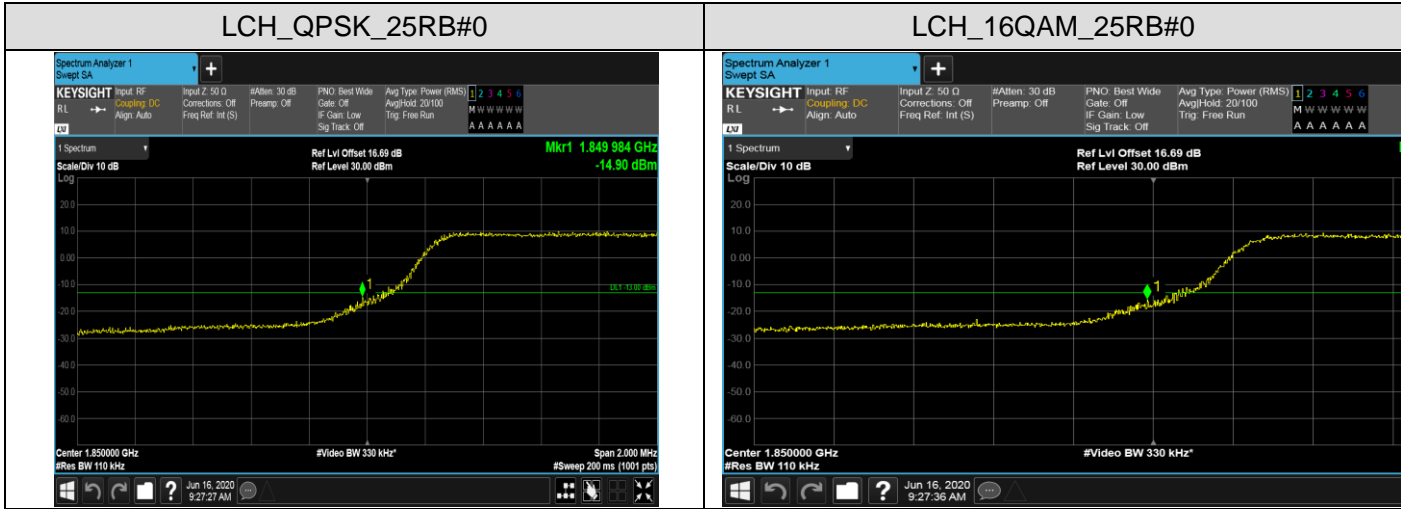

### APPENDIX CTEST PLOTS FOR BAND EDGES LTE BAND 2

Channel Bandwidth: 1.4 MHz

LCH\_QPSK\_6RB#0

LCH\_16QAM\_6RB#0

HCH\_QPSK\_6RB#0

HCH\_16QAM\_6RB#0

Channel Bandwidth: 3 MHz

LCH\_QPSK\_15RB#0

LCH\_16QAM\_15RB#0

HCH\_QPSK\_15RB#0

HCH\_16QAM\_15RB#0

Channel Bandwidth: 5 MHz

Channel Bandwidth: 10 MHz

Channel Bandwidth: 15 MHz

Channel Bandwidth: 20 MHz

LTE BAND 4  
Channel Bandwidth: 1.4 MHz

LCH\_QPSK\_6RB#0

LCH\_16QAM\_6RB#0

HCH\_QPSK\_6RB#0

HCH\_16QAM\_6RB#0

Channel Bandwidth: 3 MHz

LCH\_QPSK\_15RB#0

LCH\_16QAM\_15RB#0

HCH\_QPSK\_15RB#0