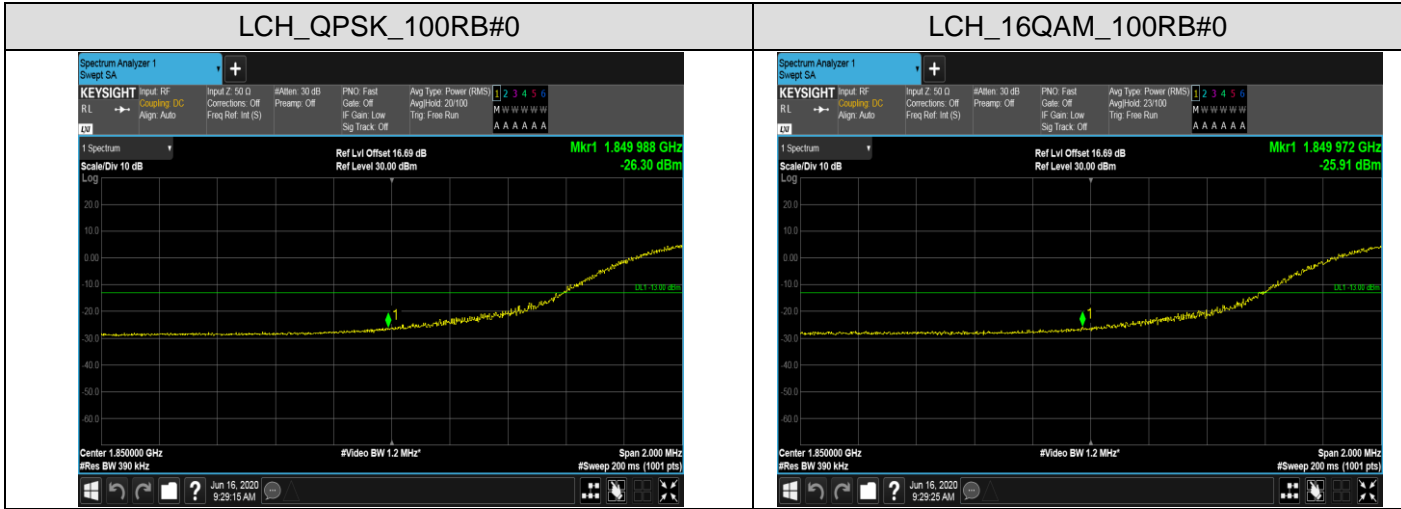

### APPENDIX CTEST PLOTS FOR BAND EDGES LTE BAND 2

Channel Bandwidth: 1.4 MHz

LCH\_QPSK\_6RB#0

LCH\_16QAM\_6RB#0

HCH\_QPSK\_6RB#0

HCH\_16QAM\_6RB#0

Channel Bandwidth: 3 MHz

LCH\_QPSK\_15RB#0

LCH\_16QAM\_15RB#0

HCH\_QPSK\_15RB#0

HCH\_16QAM\_15RB#0

Channel Bandwidth: 5 MHz

Channel Bandwidth: 10 MHz

Channel Bandwidth: 15 MHz

Channel Bandwidth: 20 MHz

LTE BAND 4  
Channel Bandwidth: 1.4 MHz