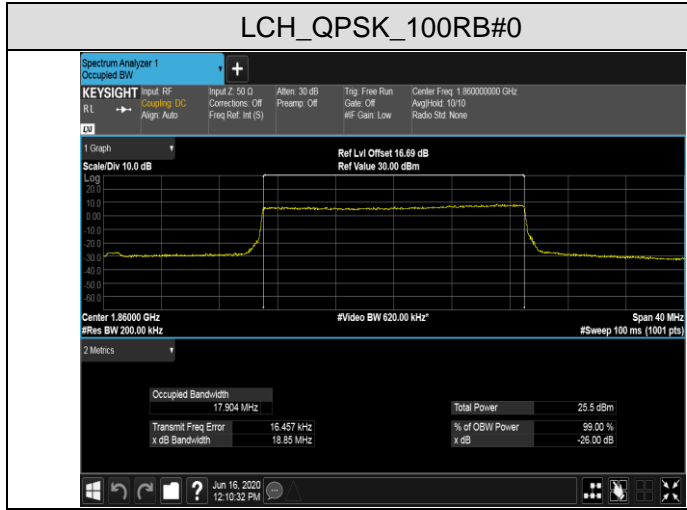

MCH_QPSK_100RB#0

Channel Bandwidth: 20 MHz

LCH_QPSK_100RB#0