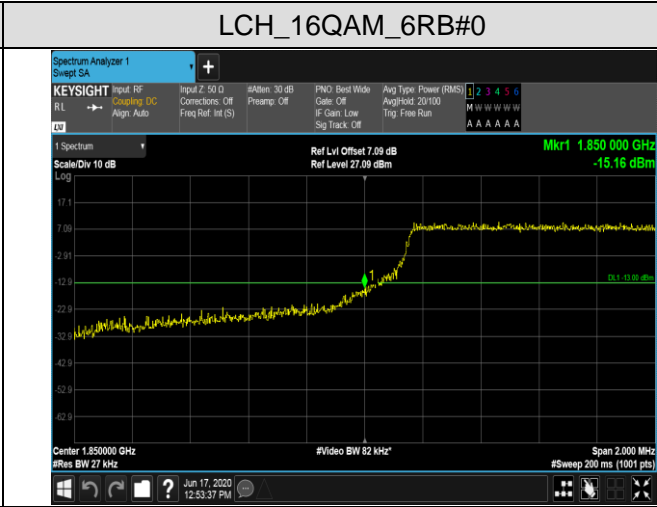

Channel Bandwidth: 15 MHz

LCH\_QPSK\_75RB#0

LCH\_16QAM\_75RB#0

MCH\_QPSK\_75RB#0

MCH\_16QAM\_75RB#0

HCH\_QPSK\_75RB#0

HCH\_16QAM\_75RB#0

Channel Bandwidth: 20 MHz

LCH\_QPSK\_100RB#0

LCH\_16QAM\_100RB#0

MCH\_QPSK\_100RB#0

MCH\_16QAM\_100RB#0

HCH\_QPSK\_100RB#0

HCH\_16QAM\_100RB#0

### APPENDIX CTEST PLOTS FOR BAND EDGES LTE BAND 2

Channel Bandwidth: 1.4 MHz

LCH\_QPSK\_6RB#0

LCH\_16QAM\_6RB#0

HCH\_QPSK\_6RB#0

HCH\_16QAM\_6RB#0

Channel Bandwidth: 3 MHz

LCH\_QPSK\_15RB#0

LCH\_16QAM\_15RB#0

HCH\_QPSK\_15RB#0

HCH\_16QAM\_15RB#0

Channel Bandwidth: 5 MHz

Channel Bandwidth: 10 MHz

Channel Bandwidth: 15 MHz

Channel Bandwidth: 20 MHz

LTE BAND 4  
Channel Bandwidth: 1.4 MHz