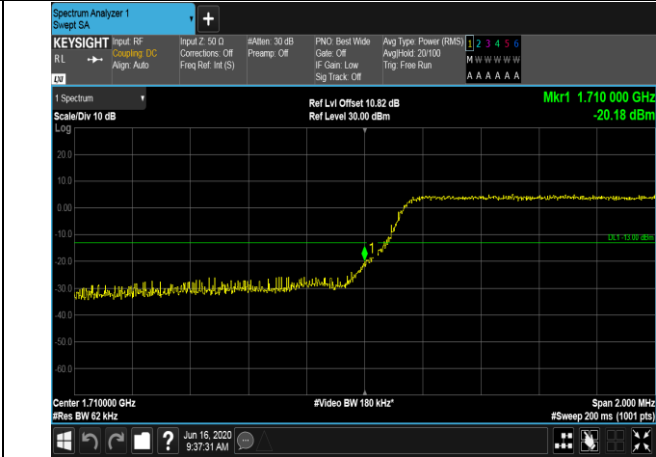

LCH\_16QAM\_15RB#0

HCH\_QPSK\_15RB#0

HCH\_16QAM\_15RB#0

Channel Bandwidth: 5 MHz

Channel Bandwidth: 10 MHz

Channel Bandwidth: 15 MHz

Channel Bandwidth: 20 MHz

LTE BAND 4  
Channel Bandwidth: 1.4 MHz

LCH\_QPSK\_6RB#0

LCH\_16QAM\_6RB#0

HCH\_QPSK\_6RB#0

HCH\_16QAM\_6RB#0

Channel Bandwidth: 3 MHz

LCH\_QPSK\_15RB#0

LCH\_16QAM\_15RB#0

HCH\_QPSK\_15RB#0