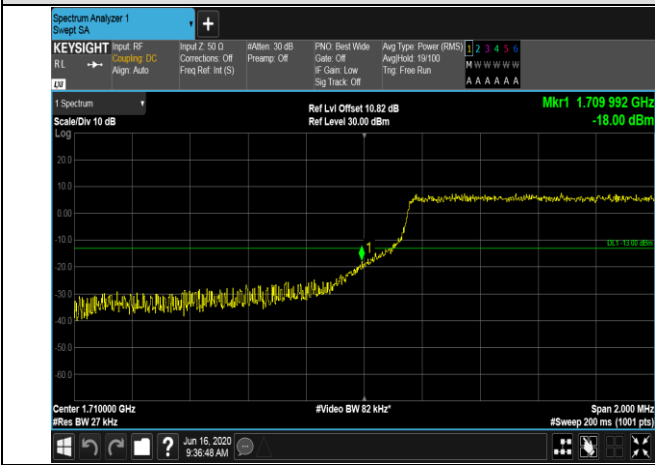

LTE BAND 4
Channel Bandwidth: 1.4 MHz

LCH_QPSK_6RB#0