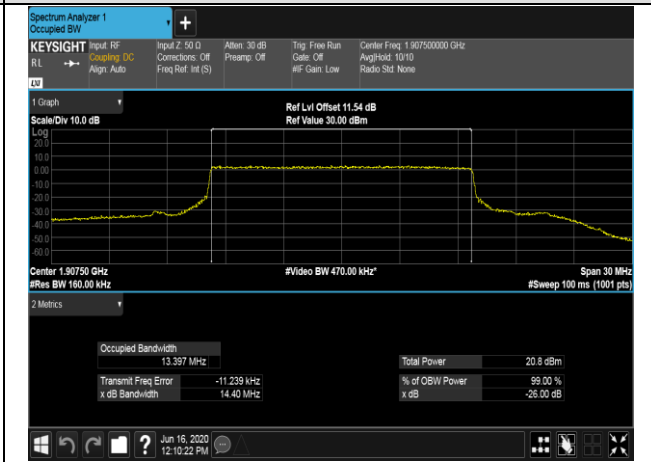

Channel Bandwidth: 15 MHz

LCH\_QPSK\_75RB#0

LCH\_16QAM\_75RB#0

MCH\_QPSK\_75RB#0

MCH\_16QAM\_75RB#0

HCH\_QPSK\_75RB#0

HCH\_16QAM\_75RB#0

Channel Bandwidth: 20 MHz

### APPENDIX CTEST PLOTS FOR BAND EDGES LTE BAND 2

Channel Bandwidth: 1.4 MHz

LCH\_QPSK\_6RB#0

LCH\_16QAM\_6RB#0

HCH\_QPSK\_6RB#0

HCH\_16QAM\_6RB#0

Channel Bandwidth: 3 MHz

LCH\_QPSK\_15RB#0