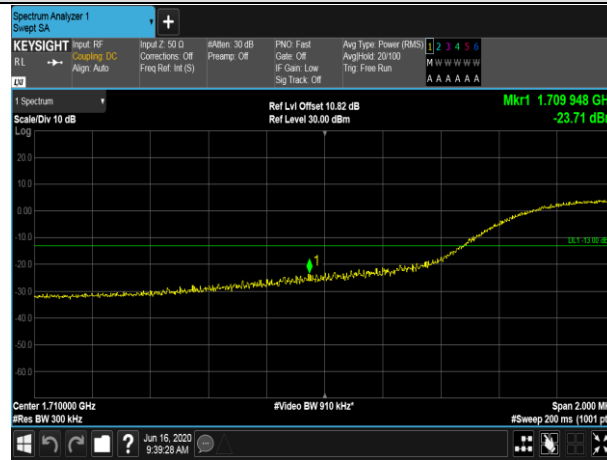

HCH\_16QAM\_15RB#0

Channel Bandwidth: 5 MHz

LCH\_QPSK\_25RB#0

LCH\_16QAM\_25RB#0

HCH\_QPSK\_25RB#0

HCH\_16QAM\_25RB#0

Channel Bandwidth: 10 MHz

Channel Bandwidth: 15 MHz

LCH\_QPSK\_75RB#0

LCH\_16QAM\_75RB#0

HCH\_QPSK\_75RB#0

HCH\_16QAM\_75RB#0

Channel Bandwidth: 20 MHz

LTE BAND 7  
Channel Bandwidth: 5 MHz

Channel Bandwidth: 10 MHz

LCH\_QPSK\_50RB#0