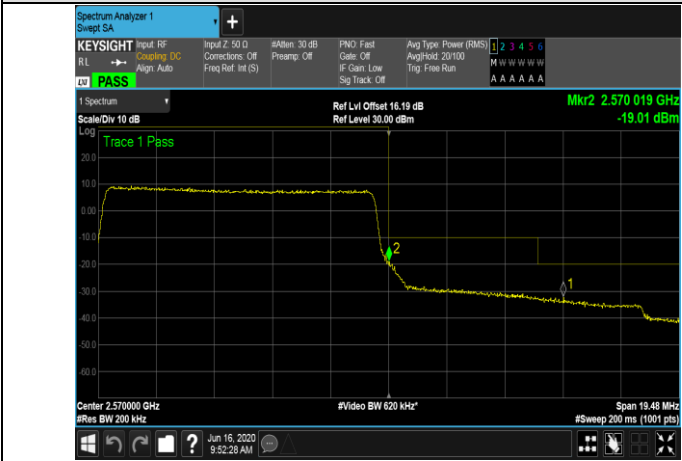

LCH\_QPSK\_75RB#0

LCH\_16QAM\_75RB#0

HCH\_QPSK\_75RB#0

HCH\_16QAM\_75RB#0

Channel Bandwidth: 20 MHz

LTE BAND 7  
Channel Bandwidth: 5 MHz

Channel Bandwidth: 10 MHz

LCH\_QPSK\_50RB#0

LCH\_16QAM\_50RB#0

HCH\_QPSK\_50RB#0

HCH\_16QAM\_50RB#0

Channel Bandwidth: 15 MHz