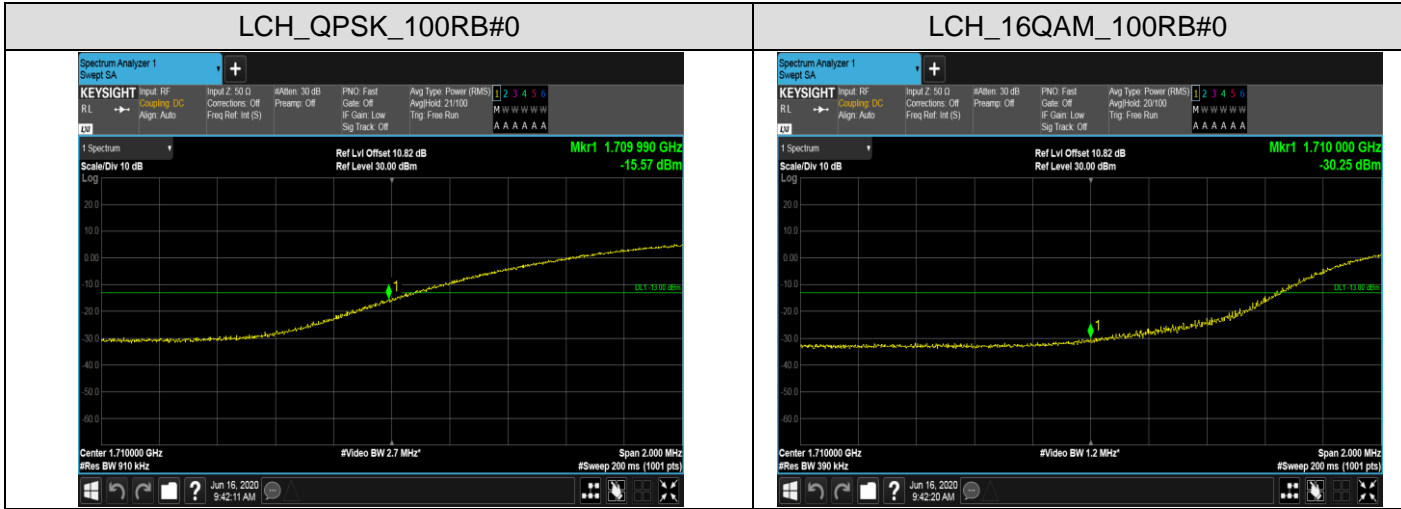

LCH\_QPSK\_75RB#0

LCH\_16QAM\_75RB#0

HCH\_QPSK\_75RB#0

HCH\_16QAM\_75RB#0

Channel Bandwidth: 20 MHz

LTE BAND 7  
Channel Bandwidth: 5 MHz

Channel Bandwidth: 10 MHz

LCH\_QPSK\_50RB#0