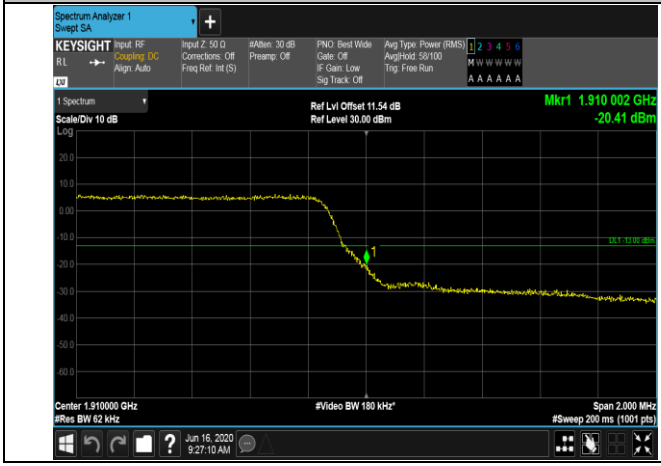

### APPENDIX CTEST PLOTS FOR BAND EDGES LTE BAND 2

Channel Bandwidth: 1.4 MHz

LCH\_QPSK\_6RB#0

LCH\_16QAM\_6RB#0

HCH\_QPSK\_6RB#0

HCH\_16QAM\_6RB#0

Channel Bandwidth: 3 MHz

LCH\_QPSK\_15RB#0

LCH\_16QAM\_15RB#0

HCH\_QPSK\_15RB#0

HCH\_16QAM\_15RB#0

Channel Bandwidth: 5 MHz

Channel Bandwidth: 10 MHz

Channel Bandwidth: 15 MHz

Channel Bandwidth: 20 MHz

LTE BAND 4  
Channel Bandwidth: 1.4 MHz