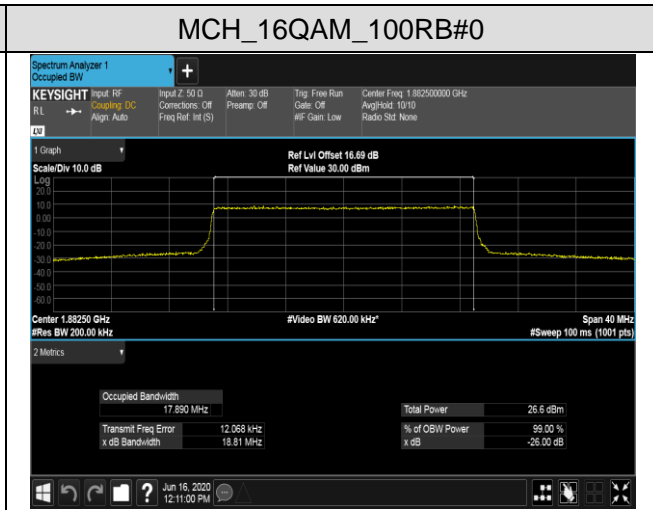

LCH\_QPSK\_100RB#0

LCH\_16QAM\_100RB#0

MCH\_QPSK\_100RB#0

MCH\_16QAM\_100RB#0

HCH\_QPSK\_100RB#0

HCH\_16QAM\_100RB#0

### APPENDIX CTEST PLOTS FOR BAND EDGES LTE BAND 2

Channel Bandwidth: 1.4 MHz

LCH\_QPSK\_6RB#0

LCH\_16QAM\_6RB#0

HCH\_QPSK\_6RB#0

HCH\_16QAM\_6RB#0

Channel Bandwidth: 3 MHz

LCH\_QPSK\_15RB#0