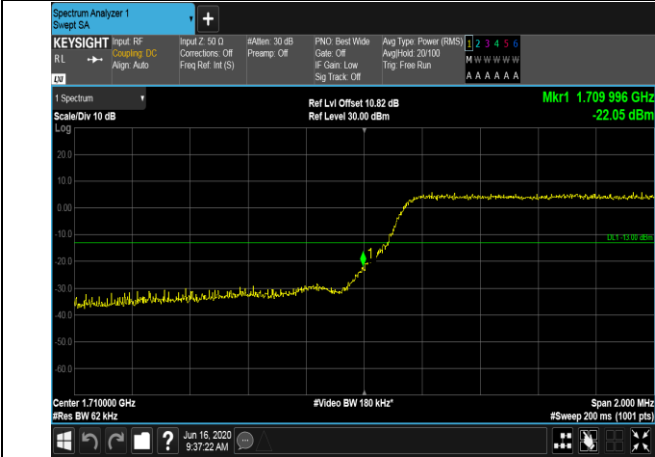

LCH\_16QAM\_15RB#0

HCH\_QPSK\_15RB#0

HCH\_16QAM\_15RB#0

Channel Bandwidth: 5 MHz

Channel Bandwidth: 10 MHz

Channel Bandwidth: 15 MHz

Channel Bandwidth: 20 MHz

LTE BAND 4  
Channel Bandwidth: 1.4 MHz

LCH\_QPSK\_6RB#0

LCH\_16QAM\_6RB#0

HCH\_QPSK\_6RB#0

HCH\_16QAM\_6RB#0

Channel Bandwidth: 3 MHz

LCH\_QPSK\_15RB#0

LCH\_16QAM\_15RB#0

HCH\_QPSK\_15RB#0