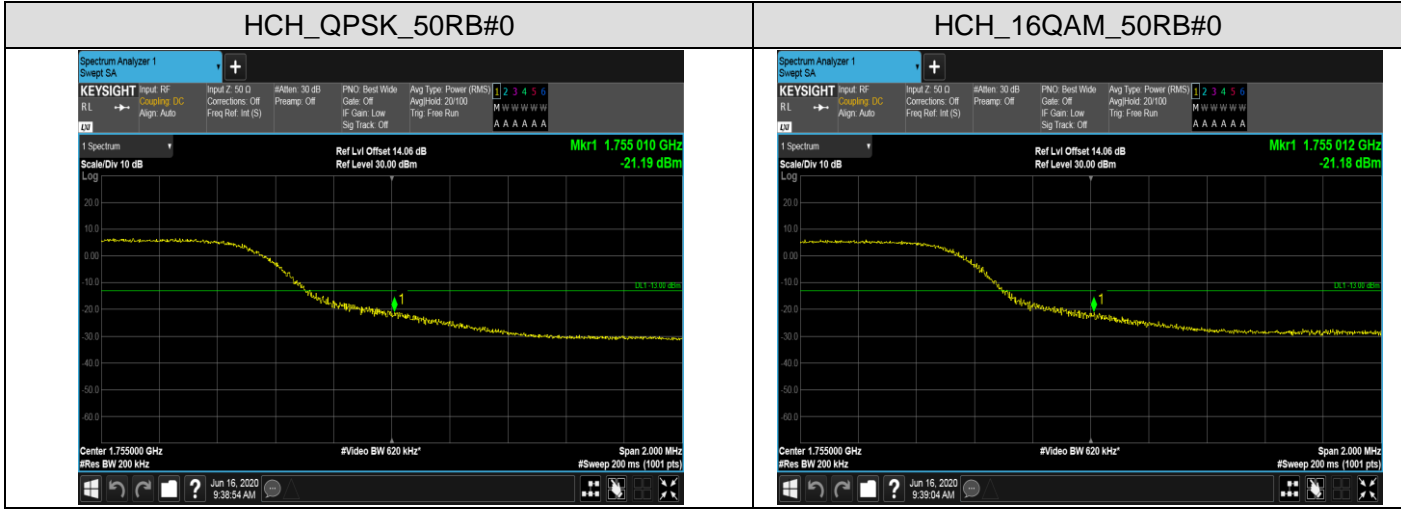

HCH\_16QAM\_15RB#0

Channel Bandwidth: 5 MHz

LCH\_QPSK\_25RB#0

LCH\_16QAM\_25RB#0

HCH\_QPSK\_25RB#0

HCH\_16QAM\_25RB#0

Channel Bandwidth: 10 MHz

Channel Bandwidth: 15 MHz

LCH\_QPSK\_75RB#0

LCH\_16QAM\_75RB#0

HCH\_QPSK\_75RB#0

HCH\_16QAM\_75RB#0

Channel Bandwidth: 20 MHz

LTE BAND 7  
Channel Bandwidth: 5 MHz

Channel Bandwidth: 10 MHz

LCH\_QPSK\_50RB#0