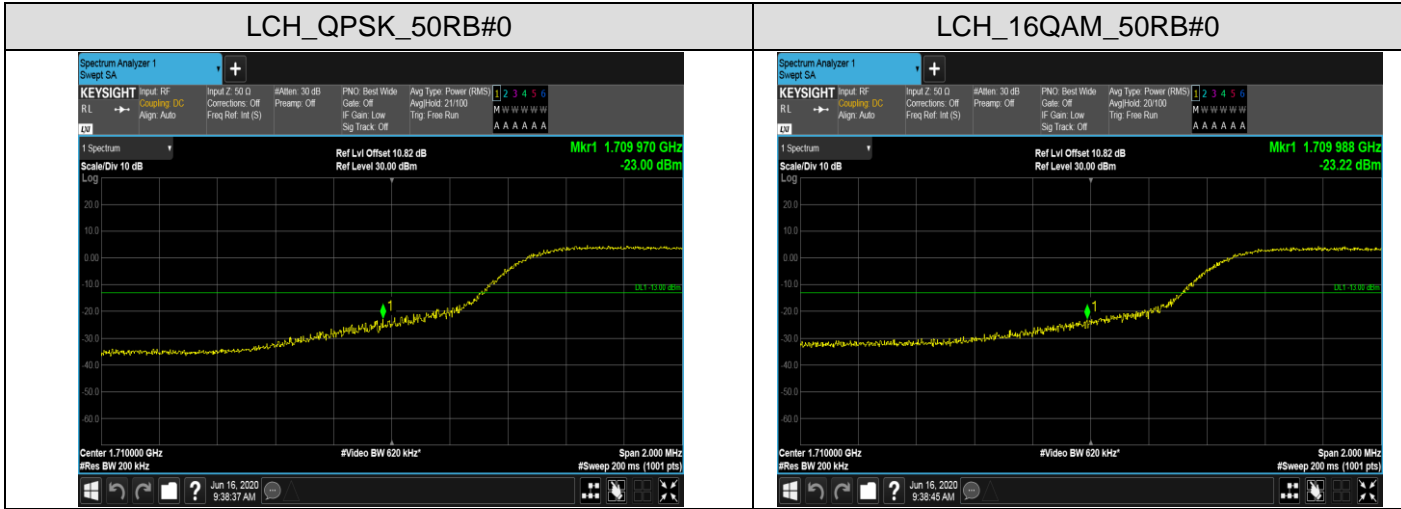

HCH\_16QAM\_15RB#0

Channel Bandwidth: 5 MHz

LCH\_QPSK\_25RB#0

LCH\_16QAM\_25RB#0

HCH\_QPSK\_25RB#0

HCH\_16QAM\_25RB#0

Channel Bandwidth: 10 MHz

Channel Bandwidth: 15 MHz

LCH\_QPSK\_75RB#0

LCH\_16QAM\_75RB#0

HCH\_QPSK\_75RB#0

HCH\_16QAM\_75RB#0

Channel Bandwidth: 20 MHz

LTE BAND 7  
Channel Bandwidth: 5 MHz

Channel Bandwidth: 10 MHz

LCH\_QPSK\_50RB#0