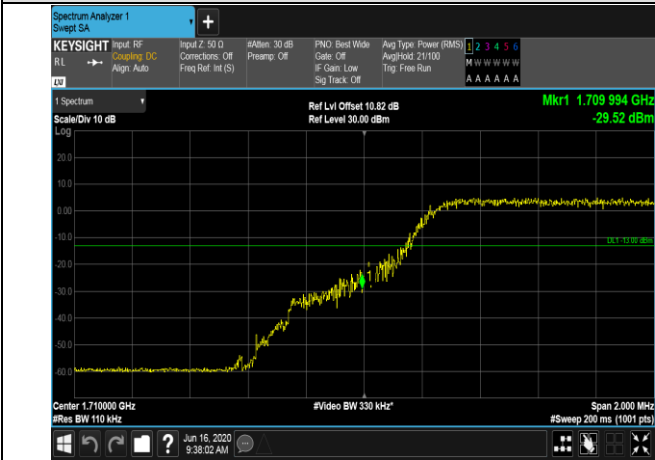

LCH\_16QAM\_15RB#0

HCH\_QPSK\_15RB#0

HCH\_16QAM\_15RB#0

Channel Bandwidth: 5 MHz

Channel Bandwidth: 10 MHz

Channel Bandwidth: 15 MHz

Channel Bandwidth: 20 MHz

LTE BAND 4  
Channel Bandwidth: 1.4 MHz

LCH\_QPSK\_6RB#0

LCH\_16QAM\_6RB#0

HCH\_QPSK\_6RB#0

HCH\_16QAM\_6RB#0

Channel Bandwidth: 3 MHz

LCH\_QPSK\_15RB#0

LCH\_16QAM\_15RB#0

HCH\_QPSK\_15RB#0

HCH\_16QAM\_15RB#0

Channel Bandwidth: 5 MHz

LCH\_QPSK\_25RB#0

LCH\_16QAM\_25RB#0

HCH\_QPSK\_25RB#0

HCH\_16QAM\_25RB#0

Channel Bandwidth: 10 MHz

Channel Bandwidth: 15 MHz