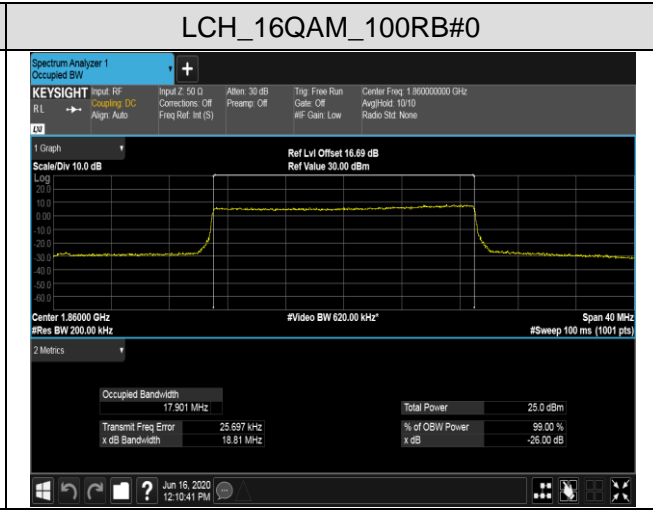

MCH_16QAM_100RB#0

LCH_16QAM_100RB#0