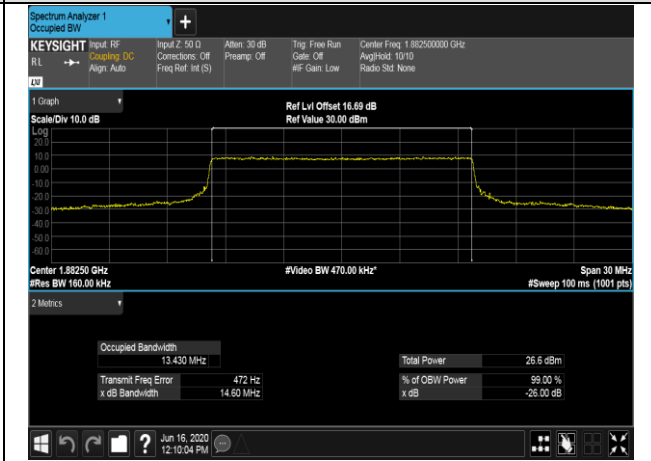

Channel Bandwidth: 15 MHz

LCH\_QPSK\_75RB#0

LCH\_16QAM\_75RB#0

MCH\_QPSK\_75RB#0

MCH\_16QAM\_75RB#0

HCH\_QPSK\_75RB#0

HCH\_16QAM\_75RB#0

Channel Bandwidth: 20 MHz

### APPENDIX CTEST PLOTS FOR BAND EDGES LTE BAND 2

Channel Bandwidth: 1.4 MHz

LCH\_QPSK\_6RB#0

LCH\_16QAM\_6RB#0

HCH\_QPSK\_6RB#0

HCH\_16QAM\_6RB#0

Channel Bandwidth: 3 MHz

LCH\_QPSK\_15RB#0