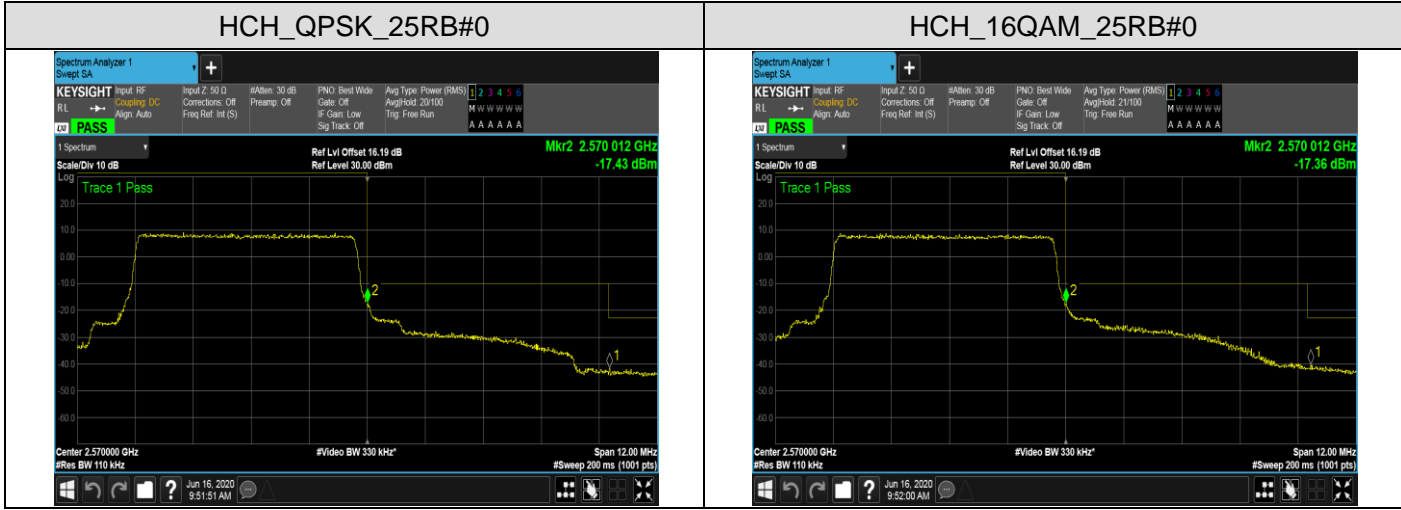

LCH\_QPSK\_75RB#0

LCH\_16QAM\_75RB#0

HCH\_QPSK\_75RB#0

HCH\_16QAM\_75RB#0

Channel Bandwidth: 20 MHz

LTE BAND 7  
Channel Bandwidth: 5 MHz

Channel Bandwidth: 10 MHz

LCH\_QPSK\_50RB#0

LCH\_16QAM\_50RB#0

HCH\_QPSK\_50RB#0

HCH\_16QAM\_50RB#0

Channel Bandwidth: 15 MHz