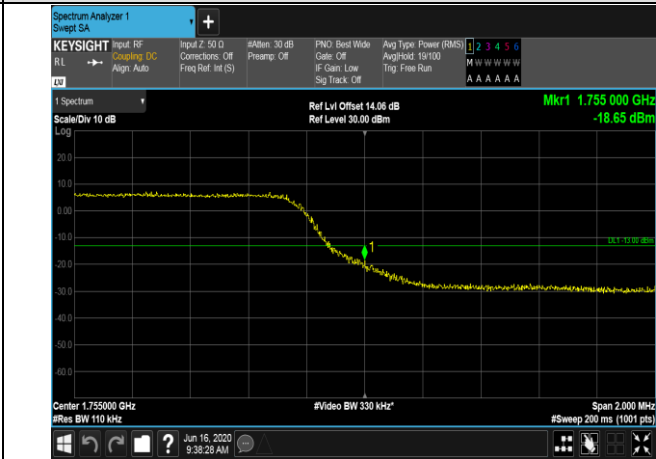

HCH\_16QAM\_15RB#0

Channel Bandwidth: 5 MHz

LCH\_QPSK\_25RB#0

LCH\_16QAM\_25RB#0

HCH\_QPSK\_25RB#0

HCH\_16QAM\_25RB#0

Channel Bandwidth: 10 MHz

Channel Bandwidth: 15 MHz

LCH\_QPSK\_75RB#0

LCH\_16QAM\_75RB#0

HCH\_QPSK\_75RB#0

HCH\_16QAM\_75RB#0

Channel Bandwidth: 20 MHz

LTE BAND 7  
Channel Bandwidth: 5 MHz

Channel Bandwidth: 10 MHz

LCH\_QPSK\_50RB#0