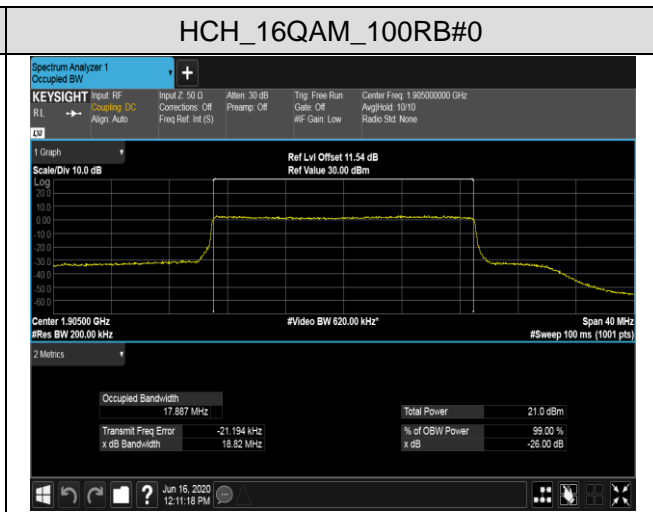

LCH\_QPSK\_100RB#0

LCH\_16QAM\_100RB#0

MCH\_QPSK\_100RB#0

MCH\_16QAM\_100RB#0

HCH\_QPSK\_100RB#0

HCH\_16QAM\_100RB#0

### APPENDIX CTEST PLOTS FOR BAND EDGES LTE BAND 2

Channel Bandwidth: 1.4 MHz

LCH\_QPSK\_6RB#0

LCH\_16QAM\_6RB#0

HCH\_QPSK\_6RB#0

HCH\_16QAM\_6RB#0

Channel Bandwidth: 3 MHz

LCH\_QPSK\_15RB#0

LCH\_16QAM\_15RB#0

HCH\_QPSK\_15RB#0

HCH\_16QAM\_15RB#0

Channel Bandwidth: 5 MHz

Channel Bandwidth: 10 MHz

Channel Bandwidth: 15 MHz

Channel Bandwidth: 20 MHz

LTE BAND 4  
Channel Bandwidth: 1.4 MHz