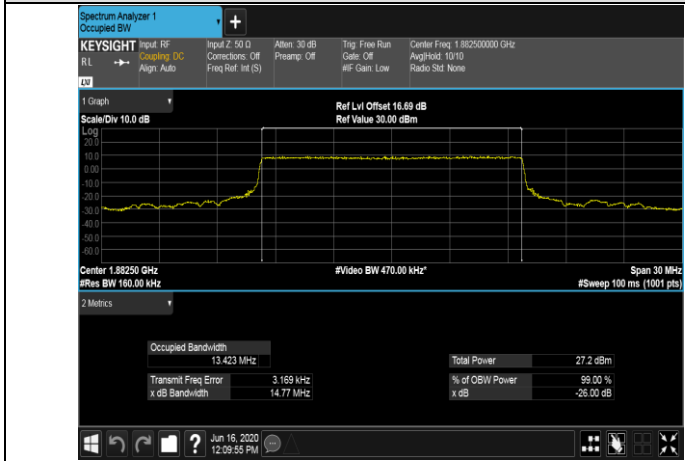

Channel Bandwidth: 15 MHz

LCH\_QPSK\_75RB#0

LCH\_16QAM\_75RB#0

MCH\_QPSK\_75RB#0

MCH\_16QAM\_75RB#0

HCH\_QPSK\_75RB#0

HCH\_16QAM\_75RB#0

Channel Bandwidth: 20 MHz

LCH\_QPSK\_100RB#0

LCH\_16QAM\_100RB#0

MCH\_QPSK\_100RB#0

MCH\_16QAM\_100RB#0

HCH\_QPSK\_100RB#0

HCH\_16QAM\_100RB#0

### APPENDIX CTEST PLOTS FOR BAND EDGES LTE BAND 2

Channel Bandwidth: 1.4 MHz

LCH\_QPSK\_6RB#0

LCH\_16QAM\_6RB#0

HCH\_QPSK\_6RB#0

HCH\_16QAM\_6RB#0

Channel Bandwidth: 3 MHz

LCH\_QPSK\_15RB#0