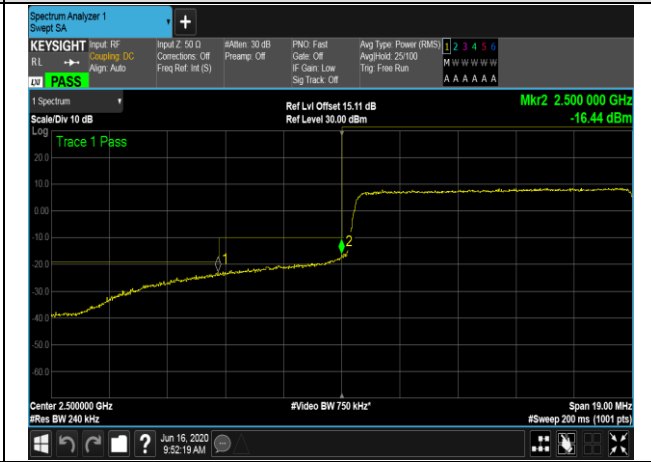

LCH\_QPSK\_75RB#0

LCH\_16QAM\_75RB#0

HCH\_QPSK\_75RB#0

HCH\_16QAM\_75RB#0

Channel Bandwidth: 20 MHz

LTE BAND 7  
Channel Bandwidth: 5 MHz

Channel Bandwidth: 10 MHz

LCH\_QPSK\_50RB#0

LCH\_16QAM\_50RB#0

HCH\_QPSK\_50RB#0

HCH\_16QAM\_50RB#0

Channel Bandwidth: 15 MHz