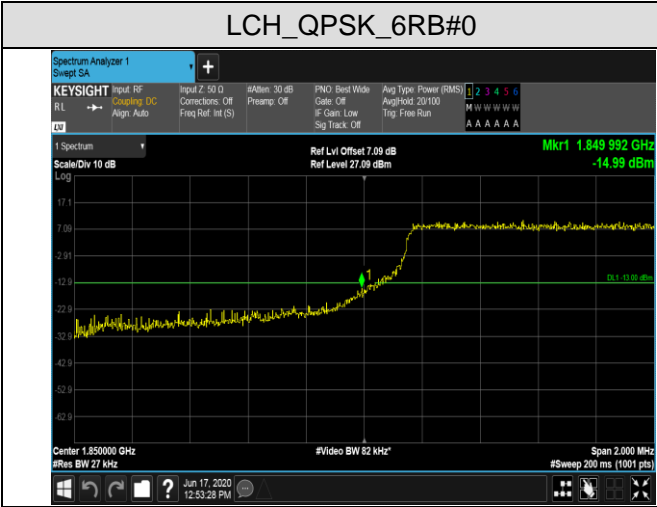

LCH\_QPSK\_100RB#0

LCH\_16QAM\_100RB#0

MCH\_QPSK\_100RB#0

MCH\_16QAM\_100RB#0

HCH\_QPSK\_100RB#0

HCH\_16QAM\_100RB#0

### APPENDIX CTEST PLOTS FOR BAND EDGES LTE BAND 2

Channel Bandwidth: 1.4 MHz

LCH\_QPSK\_6RB#0

LCH\_16QAM\_6RB#0

HCH\_QPSK\_6RB#0

HCH\_16QAM\_6RB#0

Channel Bandwidth: 3 MHz

LCH\_QPSK\_15RB#0

LCH\_16QAM\_15RB#0

HCH\_QPSK\_15RB#0

HCH\_16QAM\_15RB#0

Channel Bandwidth: 5 MHz

Channel Bandwidth: 10 MHz

Channel Bandwidth: 15 MHz

Channel Bandwidth: 20 MHz

LTE BAND 4  
Channel Bandwidth: 1.4 MHz