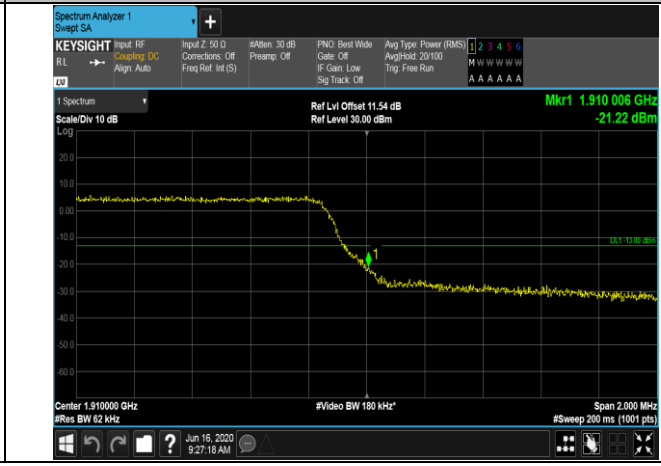

### APPENDIX CTEST PLOTS FOR BAND EDGES LTE BAND 2

Channel Bandwidth: 1.4 MHz

LCH\_QPSK\_6RB#0

LCH\_16QAM\_6RB#0

HCH\_QPSK\_6RB#0

HCH\_16QAM\_6RB#0

Channel Bandwidth: 3 MHz

LCH\_QPSK\_15RB#0

LCH\_16QAM\_15RB#0

HCH\_QPSK\_15RB#0

HCH\_16QAM\_15RB#0

Channel Bandwidth: 5 MHz

Channel Bandwidth: 10 MHz

Channel Bandwidth: 15 MHz

Channel Bandwidth: 20 MHz

LTE BAND 4  
Channel Bandwidth: 1.4 MHz