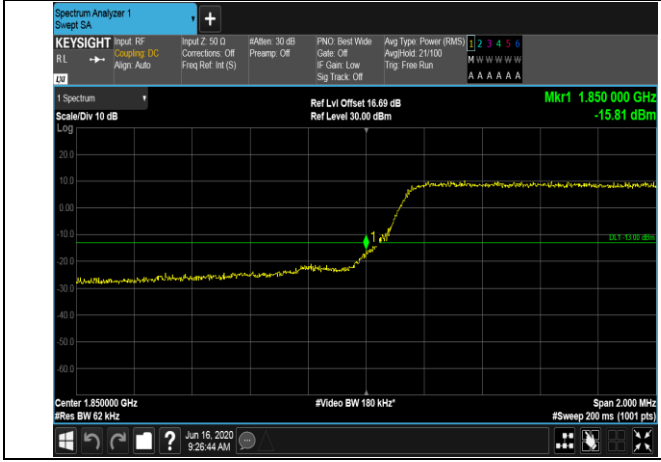

### APPENDIX CTEST PLOTS FOR BAND EDGES LTE BAND 2

Channel Bandwidth: 1.4 MHz

LCH\_QPSK\_6RB#0

LCH\_16QAM\_6RB#0

HCH\_QPSK\_6RB#0

HCH\_16QAM\_6RB#0

Channel Bandwidth: 3 MHz

LCH\_QPSK\_15RB#0

LCH\_16QAM\_15RB#0

HCH\_QPSK\_15RB#0

HCH\_16QAM\_15RB#0

Channel Bandwidth: 5 MHz

Channel Bandwidth: 10 MHz

Channel Bandwidth: 15 MHz

Channel Bandwidth: 20 MHz

LTE BAND 4  
Channel Bandwidth: 1.4 MHz