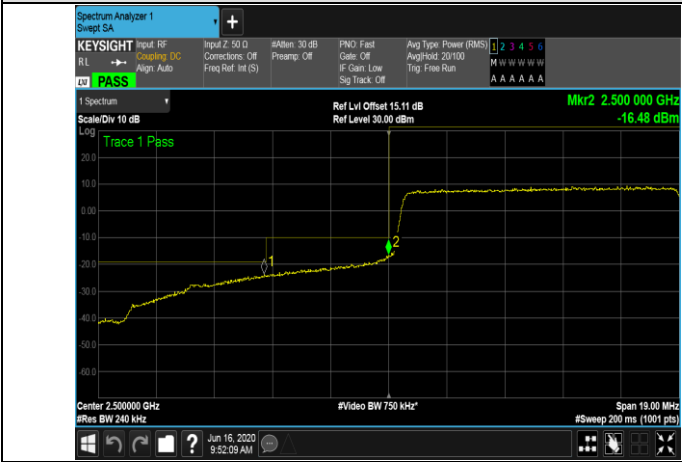

LCH\_QPSK\_75RB#0

LCH\_16QAM\_75RB#0

HCH\_QPSK\_75RB#0

HCH\_16QAM\_75RB#0

Channel Bandwidth: 20 MHz

LTE BAND 7  
Channel Bandwidth: 5 MHz

Channel Bandwidth: 10 MHz

LCH\_QPSK\_50RB#0

LCH\_16QAM\_50RB#0

HCH\_QPSK\_50RB#0

HCH\_16QAM\_50RB#0

Channel Bandwidth: 15 MHz