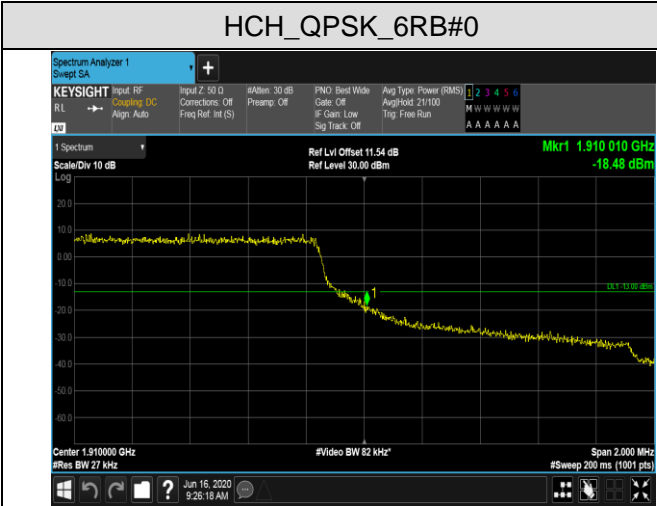

### APPENDIX CTEST PLOTS FOR BAND EDGES LTE BAND 2

Channel Bandwidth: 1.4 MHz

LCH\_QPSK\_6RB#0

LCH\_16QAM\_6RB#0

HCH\_QPSK\_6RB#0

HCH\_16QAM\_6RB#0

Channel Bandwidth: 3 MHz

LCH\_QPSK\_15RB#0

LCH\_16QAM\_15RB#0

HCH\_QPSK\_15RB#0

HCH\_16QAM\_15RB#0

Channel Bandwidth: 5 MHz

Channel Bandwidth: 10 MHz

Channel Bandwidth: 15 MHz

Channel Bandwidth: 20 MHz

LTE BAND 4  
Channel Bandwidth: 1.4 MHz