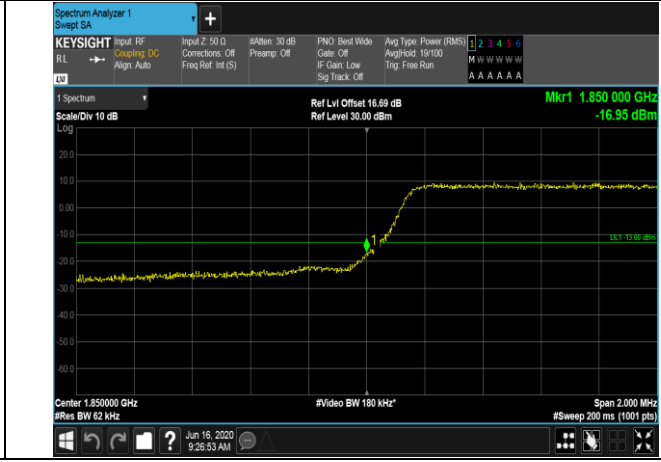

### APPENDIX CTEST PLOTS FOR BAND EDGES LTE BAND 2

Channel Bandwidth: 1.4 MHz

LCH\_QPSK\_6RB#0

LCH\_16QAM\_6RB#0

HCH\_QPSK\_6RB#0

HCH\_16QAM\_6RB#0

Channel Bandwidth: 3 MHz

LCH\_QPSK\_15RB#0

LCH\_16QAM\_15RB#0

HCH\_QPSK\_15RB#0

HCH\_16QAM\_15RB#0

Channel Bandwidth: 5 MHz

Channel Bandwidth: 10 MHz

Channel Bandwidth: 15 MHz

Channel Bandwidth: 20 MHz

LTE BAND 4  
Channel Bandwidth: 1.4 MHz