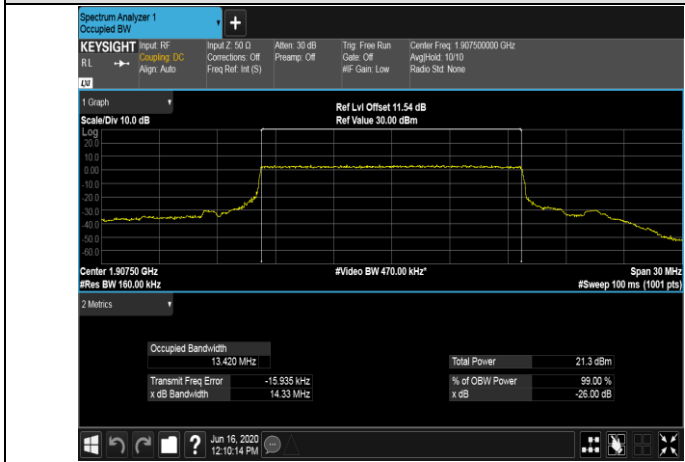

Channel Bandwidth: 15 MHz

LCH\_QPSK\_75RB#0

LCH\_16QAM\_75RB#0

MCH\_QPSK\_75RB#0

MCH\_16QAM\_75RB#0

HCH\_QPSK\_75RB#0

HCH\_16QAM\_75RB#0

Channel Bandwidth: 20 MHz

LCH\_QPSK\_100RB#0

LCH\_16QAM\_100RB#0

MCH\_QPSK\_100RB#0

MCH\_16QAM\_100RB#0

HCH\_QPSK\_100RB#0

HCH\_16QAM\_100RB#0

### APPENDIX CTEST PLOTS FOR BAND EDGES LTE BAND 2

Channel Bandwidth: 1.4 MHz

LCH\_QPSK\_6RB#0

LCH\_16QAM\_6RB#0

HCH\_QPSK\_6RB#0

HCH\_16QAM\_6RB#0

Channel Bandwidth: 3 MHz

LCH\_QPSK\_15RB#0