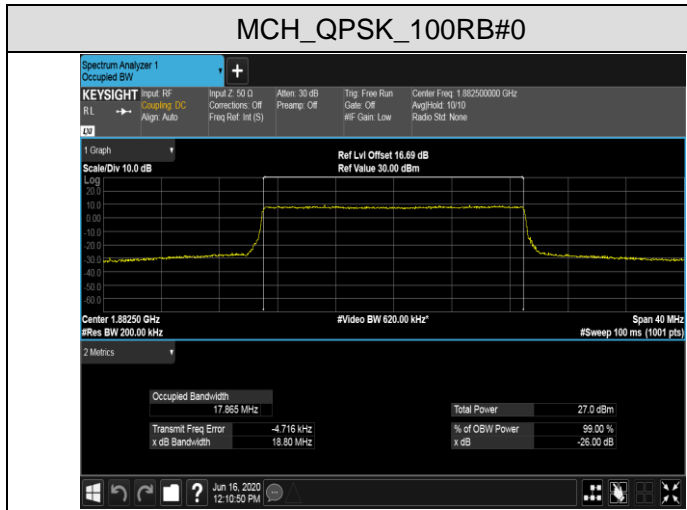

HCH_QPSK_100RB#0