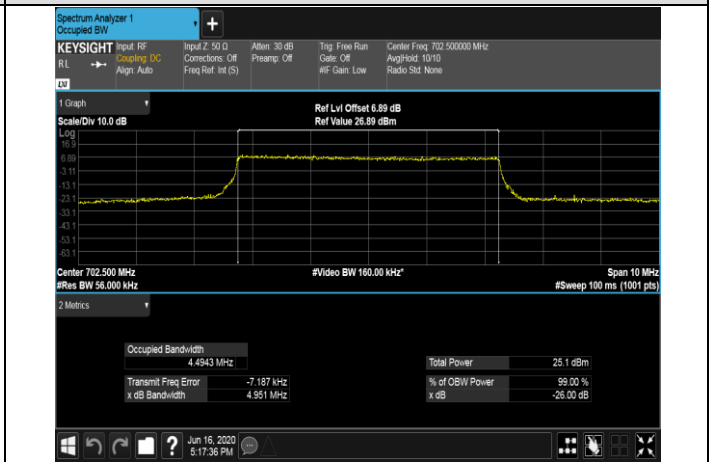

Channel Bandwidth: 3 MHz

LCH_QPSK_15RB#0

LCH_16QAM_15RB#0

MCH_QPSK_15RB#0

MCH_16QAM_15RB#0

HCH_QPSK_15RB#0

HCH_16QAM_15RB#0

Channel Bandwidth: 5 MHz

LCH_QPSK_25RB#0

LCH_16QAM_25RB#0

MCH_QPSK_25RB#0

MCH_16QAM_25RB#0

HCH_QPSK_25RB#0

HCH_16QAM_25RB#0

Channel Bandwidth: 10 MHz

LCH_QPSK_50RB#0

LCH_16QAM_50RB#0

MCH_QPSK_50RB#0

MCH_16QAM_50RB#0

HCH_QPSK_50RB#0

HCH_16QAM_50RB#0

LTE BAND 13
 Channel Bandwidth: 5 MHz

Channel Bandwidth: 10 MHz

LCH_QPSK_50RB#0