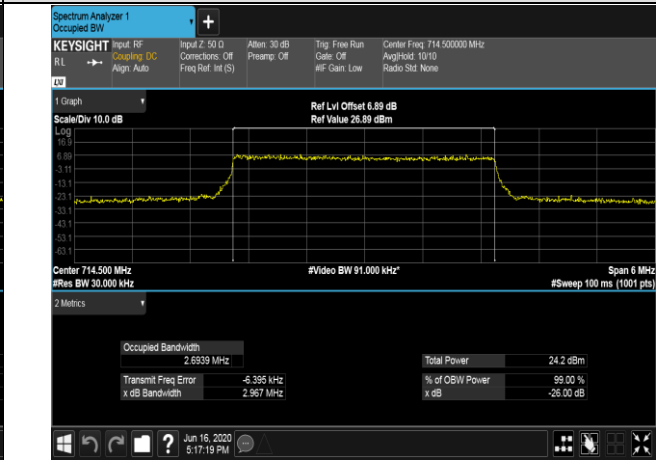

Channel Bandwidth: 3 MHz

LCH_QPSK_15RB#0

LCH_16QAM_15RB#0

MCH_QPSK_15RB#0

MCH_16QAM_15RB#0

HCH_QPSK_15RB#0

HCH_16QAM_15RB#0

Channel Bandwidth: 5 MHz

LCH_QPSK_25RB#0

LCH_16QAM_25RB#0

MCH_QPSK_25RB#0

MCH_16QAM_25RB#0

HCH_QPSK_25RB#0

HCH_16QAM_25RB#0

Channel Bandwidth: 10 MHz

LCH_QPSK_50RB#0

LCH_16QAM_50RB#0

MCH_QPSK_50RB#0

MCH_16QAM_50RB#0

HCH_QPSK_50RB#0

HCH_16QAM_50RB#0

LTE BAND 13
 Channel Bandwidth: 5 MHz

Channel Bandwidth: 10 MHz

LCH_QPSK_50RB#0