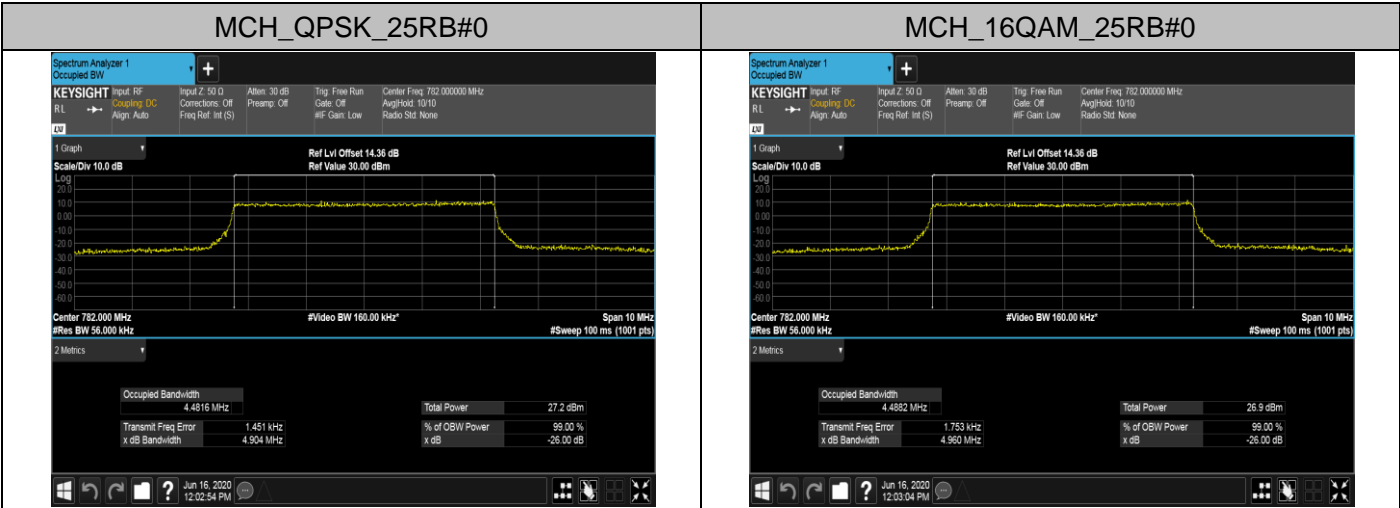

LCH_16QAM_50RB#0

MCH_QPSK_50RB#0

MCH_16QAM_50RB#0

HCH_QPSK_50RB#0

HCH_16QAM_50RB#0

LTE BAND 13
 Channel Bandwidth: 5 MHz

Channel Bandwidth: 10 MHz

LCH_QPSK_50RB#0

LCH_16QAM_50RB#0

MCH_QPSK_50RB#0

MCH_16QAM_50RB#0

HCH_QPSK_50RB#0

HCH_16QAM_50RB#0

LTE Band 25
 Channel Bandwidth: 1.4 MHz

Channel Bandwidth: 3 MHz

LCH_QPSK_15RB#0