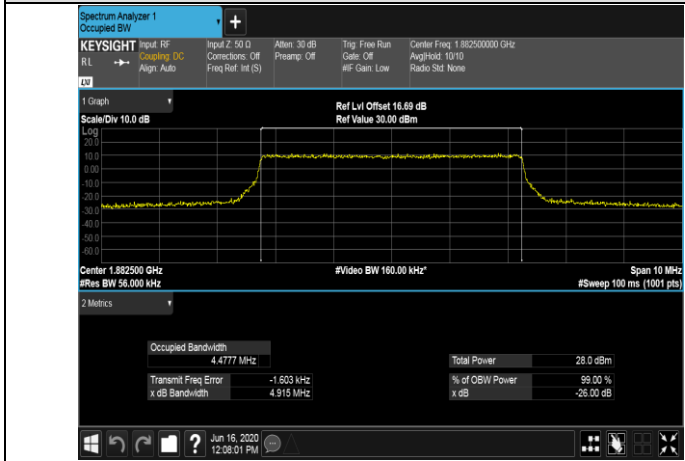

MCH_QPSK_25RB#0