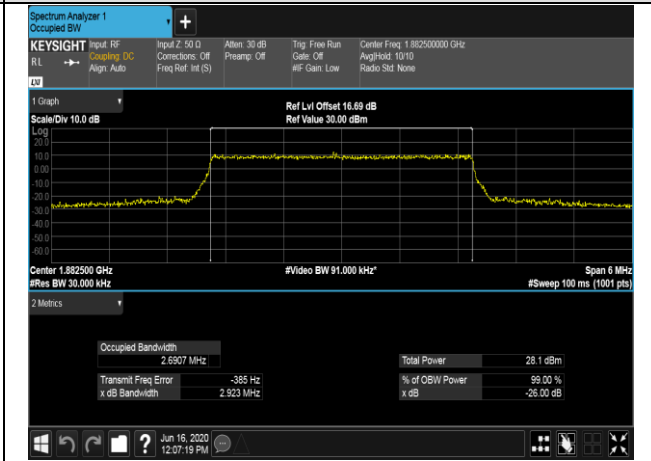

MCH_16QAM_15RB#0