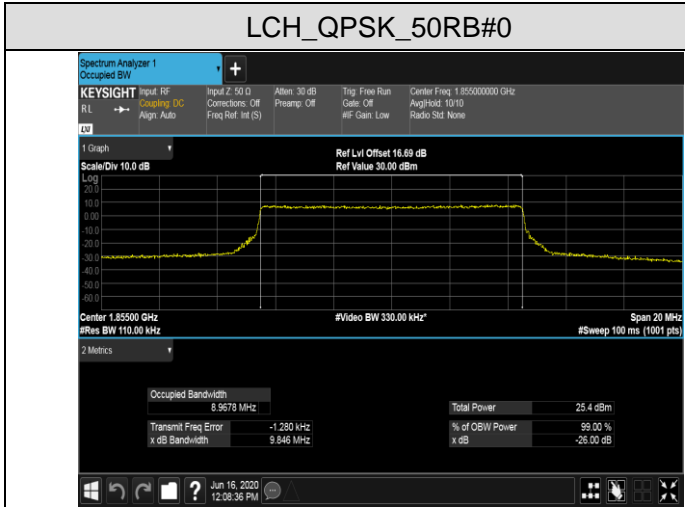

MCH_QPSK_25RB#0

MCH_16QAM_25RB#0

HCH_QPSK_25RB#0

HCH_16QAM_25RB#0

Channel Bandwidth: 10 MHz

LCH_QPSK_50RB#0

LCH_16QAM_50RB#0

MCH_QPSK_50RB#0