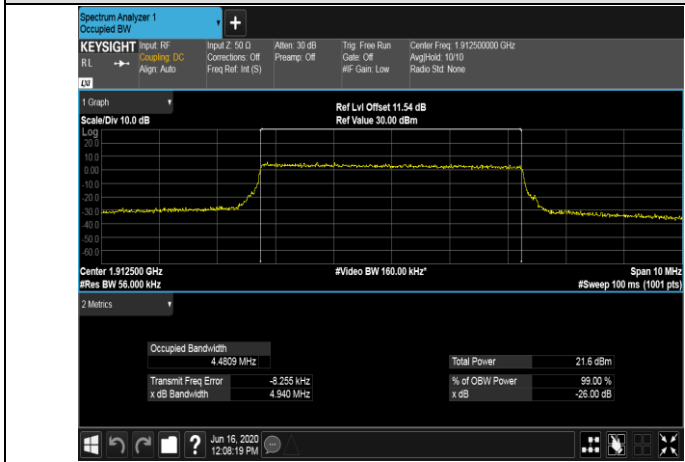

HCH_QPSK_25RB#0