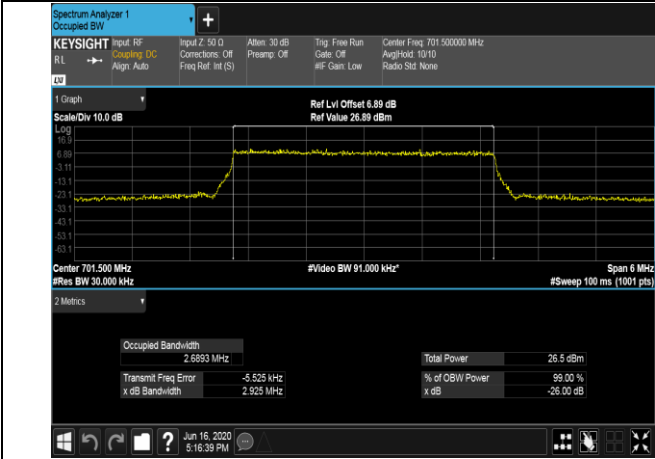

Channel Bandwidth: 3 MHz

LCH_QPSK_15RB#0

LCH_16QAM_15RB#0

MCH_QPSK_15RB#0

MCH_16QAM_15RB#0

HCH_QPSK_15RB#0

HCH_16QAM_15RB#0

Channel Bandwidth: 5 MHz

LCH_QPSK_25RB#0

LCH_16QAM_25RB#0

MCH_QPSK_25RB#0

MCH_16QAM_25RB#0

HCH_QPSK_25RB#0

HCH_16QAM_25RB#0

Channel Bandwidth: 10 MHz

LCH_QPSK_50RB#0

LCH_16QAM_50RB#0

MCH_QPSK_50RB#0

MCH_16QAM_50RB#0

HCH_QPSK_50RB#0

HCH_16QAM_50RB#0

LTE BAND 13
 Channel Bandwidth: 5 MHz

Channel Bandwidth: 10 MHz

LCH_QPSK_50RB#0