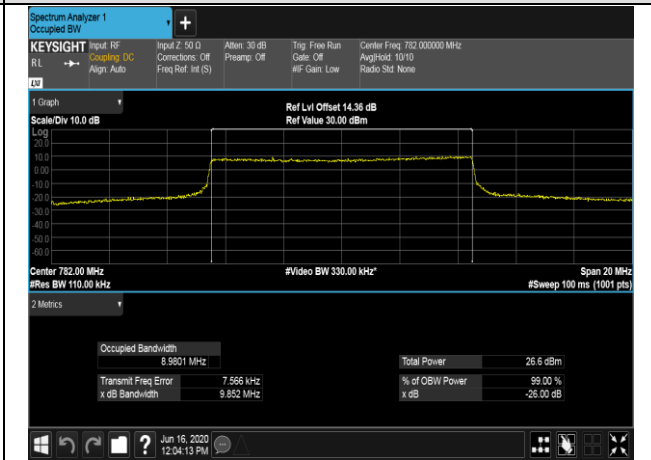

LCH_16QAM_50RB#0

MCH_QPSK_50RB#0

MCH_16QAM_50RB#0

HCH_QPSK_50RB#0

HCH_16QAM_50RB#0

LTE Band 25
 Channel Bandwidth: 1.4 MHz

Channel Bandwidth: 3 MHz

LCH_QPSK_15RB#0