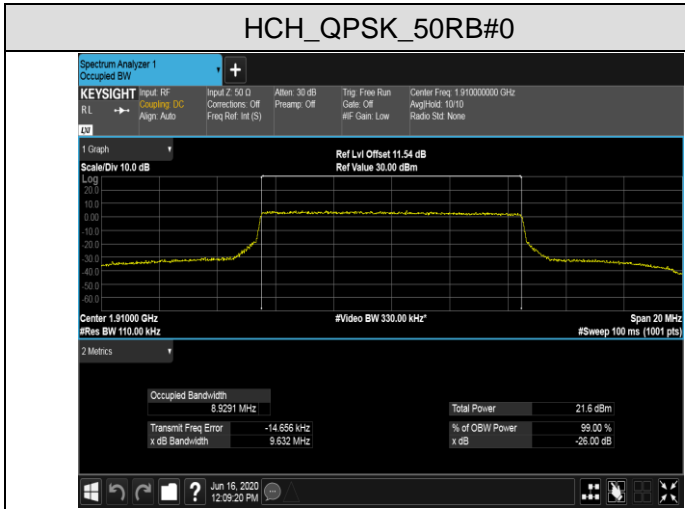

Channel Bandwidth: 10 MHz