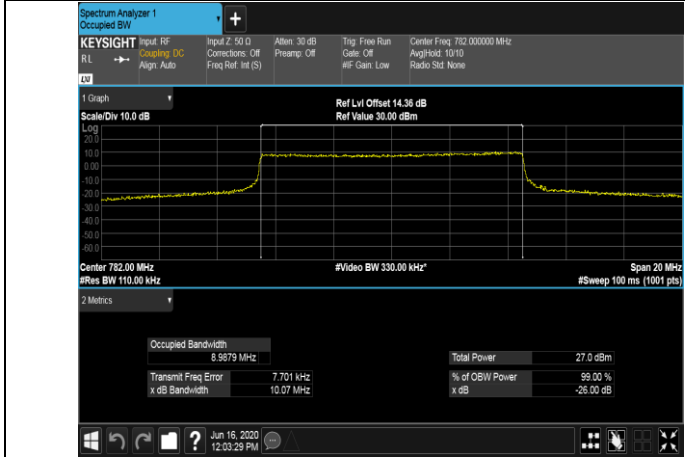

LCH_16QAM_50RB#0

MCH_QPSK_50RB#0

MCH_16QAM_50RB#0

HCH_QPSK_50RB#0

HCH_16QAM_50RB#0

LTE BAND 13
 Channel Bandwidth: 5 MHz

Channel Bandwidth: 10 MHz

LCH_QPSK_50RB#0

LCH_16QAM_50RB#0

MCH_QPSK_50RB#0

MCH_16QAM_50RB#0

HCH_QPSK_50RB#0

HCH_16QAM_50RB#0

LTE Band 25
 Channel Bandwidth: 1.4 MHz

Channel Bandwidth: 3 MHz

LCH_QPSK_15RB#0