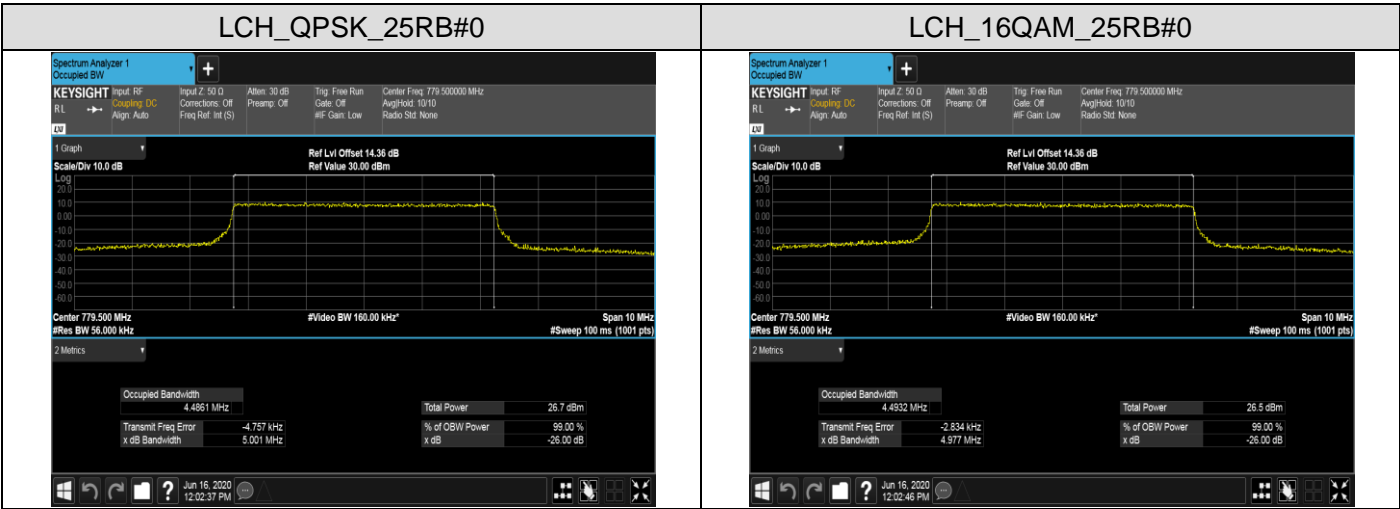

LCH_16QAM_50RB#0

MCH_QPSK_50RB#0

MCH_16QAM_50RB#0

HCH_QPSK_50RB#0

HCH_16QAM_50RB#0

LTE BAND 13
 Channel Bandwidth: 5 MHz

Channel Bandwidth: 10 MHz

LCH_QPSK_50RB#0

LCH_16QAM_50RB#0

MCH_QPSK_50RB#0

MCH_16QAM_50RB#0

HCH_QPSK_50RB#0

HCH_16QAM_50RB#0

LTE Band 25
 Channel Bandwidth: 1.4 MHz

Channel Bandwidth: 3 MHz

LCH_QPSK_15RB#0