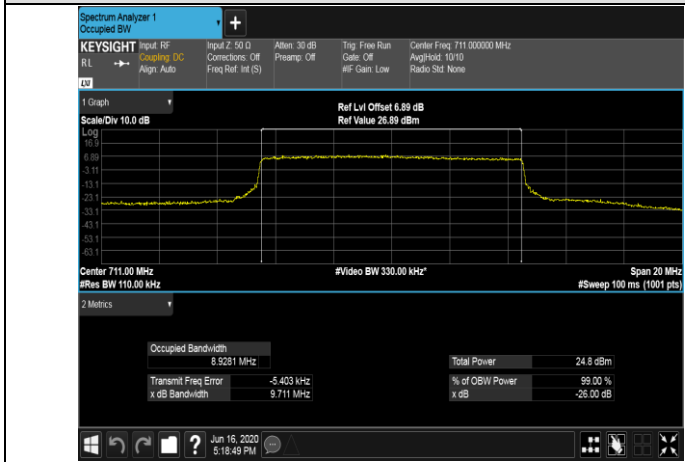

LCH_16QAM_50RB#0

MCH_QPSK_50RB#0

MCH_16QAM_50RB#0

HCH_QPSK_50RB#0

HCH_16QAM_50RB#0

LTE BAND 13
 Channel Bandwidth: 5 MHz

Channel Bandwidth: 10 MHz

LCH_QPSK_50RB#0

LCH_16QAM_50RB#0

MCH_QPSK_50RB#0

MCH_16QAM_50RB#0

HCH_QPSK_50RB#0

HCH_16QAM_50RB#0

LTE Band 25
 Channel Bandwidth: 1.4 MHz

Channel Bandwidth: 3 MHz

LCH_QPSK_15RB#0