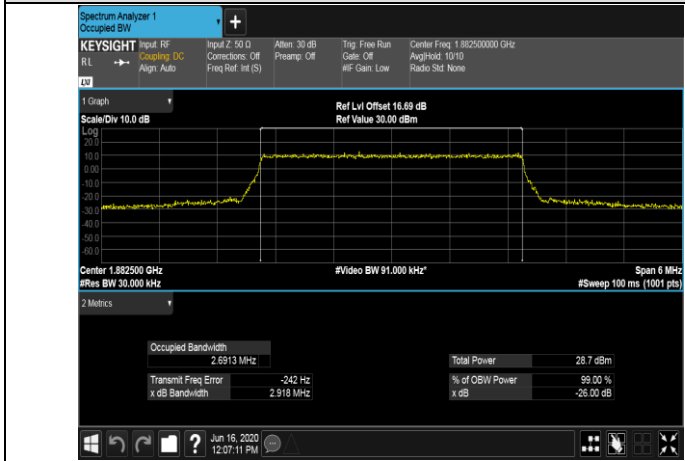

MCH_QPSK_15RB#0