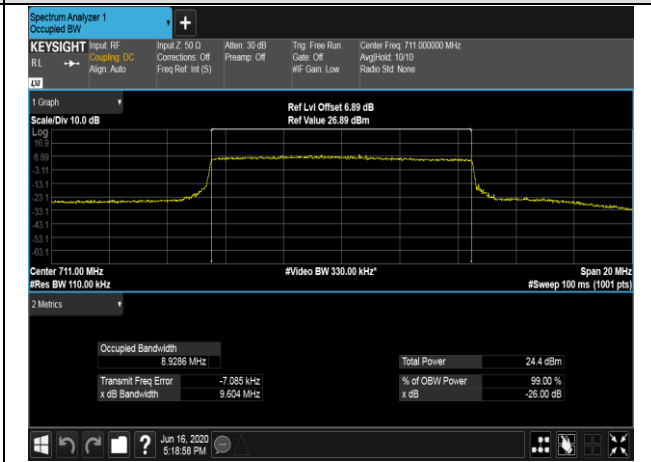

LCH_16QAM_50RB#0

MCH_QPSK_50RB#0

MCH_16QAM_50RB#0

HCH_QPSK_50RB#0

HCH_16QAM_50RB#0

LTE BAND 13
 Channel Bandwidth: 5 MHz

Channel Bandwidth: 10 MHz

LCH_QPSK_50RB#0

LCH_16QAM_50RB#0

MCH_QPSK_50RB#0

MCH_16QAM_50RB#0

HCH_QPSK_50RB#0

HCH_16QAM_50RB#0

LTE Band 25
 Channel Bandwidth: 1.4 MHz

Channel Bandwidth: 3 MHz

LCH_QPSK_15RB#0