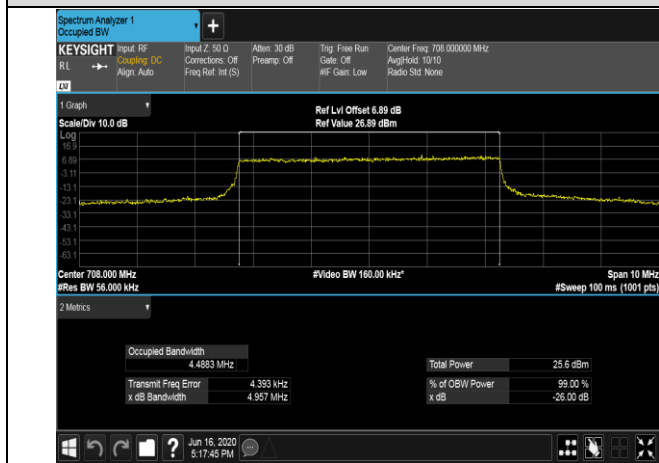

Channel Bandwidth: 3 MHz

LCH_QPSK_15RB#0

LCH_16QAM_15RB#0

MCH_QPSK_15RB#0

MCH_16QAM_15RB#0

HCH_QPSK_15RB#0

HCH_16QAM_15RB#0

Channel Bandwidth: 5 MHz

LCH_QPSK_25RB#0

LCH_16QAM_25RB#0

MCH_QPSK_25RB#0

MCH_16QAM_25RB#0

HCH_QPSK_25RB#0

HCH_16QAM_25RB#0

Channel Bandwidth: 10 MHz

LCH_QPSK_50RB#0

LCH_16QAM_50RB#0

MCH_QPSK_50RB#0

MCH_16QAM_50RB#0

HCH_QPSK_50RB#0

HCH_16QAM_50RB#0

LTE BAND 13
 Channel Bandwidth: 5 MHz

Channel Bandwidth: 10 MHz

LCH_QPSK_50RB#0