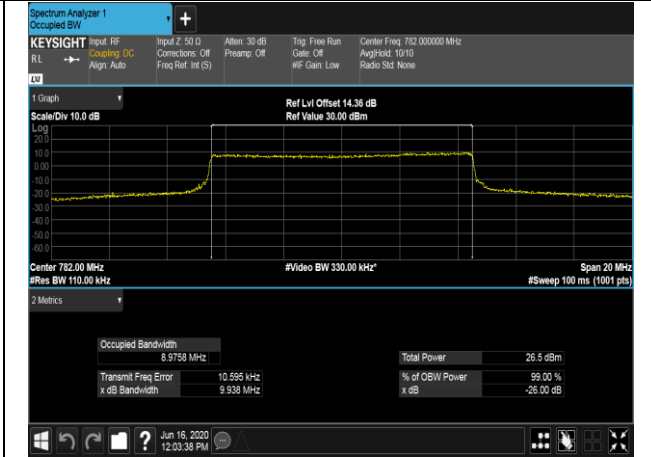

LCH_16QAM_50RB#0

MCH_QPSK_50RB#0

MCH_16QAM_50RB#0

HCH_QPSK_50RB#0

HCH_16QAM_50RB#0

LTE BAND 13
 Channel Bandwidth: 5 MHz

Channel Bandwidth: 10 MHz

LCH_QPSK_50RB#0

LCH_16QAM_50RB#0

MCH_QPSK_50RB#0

MCH_16QAM_50RB#0

HCH_QPSK_50RB#0

HCH_16QAM_50RB#0

LTE Band 25
 Channel Bandwidth: 1.4 MHz

Channel Bandwidth: 3 MHz

LCH_QPSK_15RB#0