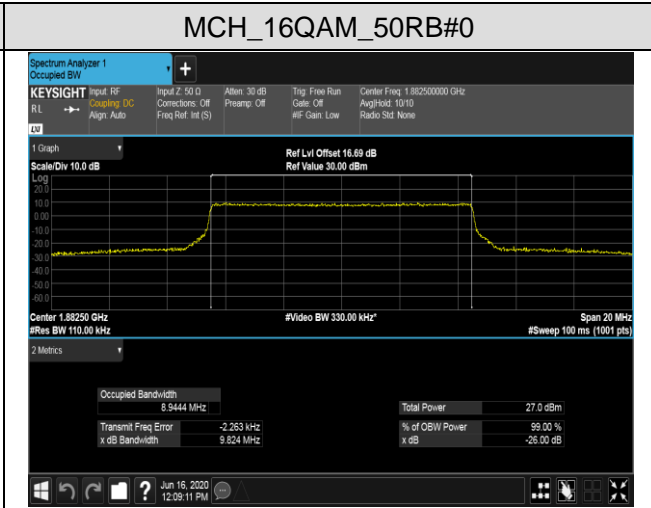

HCH_16QAM_50RB#0