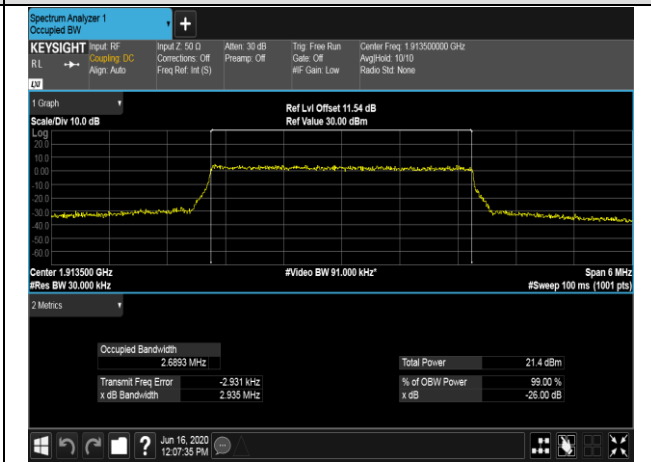

LCH_16QAM_15RB#0

MCH_QPSK_15RB#0

MCH_16QAM_15RB#0

HCH_QPSK_15RB#0

HCH_16QAM_15RB#0

Channel Bandwidth: 5 MHz

LCH_QPSK_25RB#0

LCH_16QAM_25RB#0