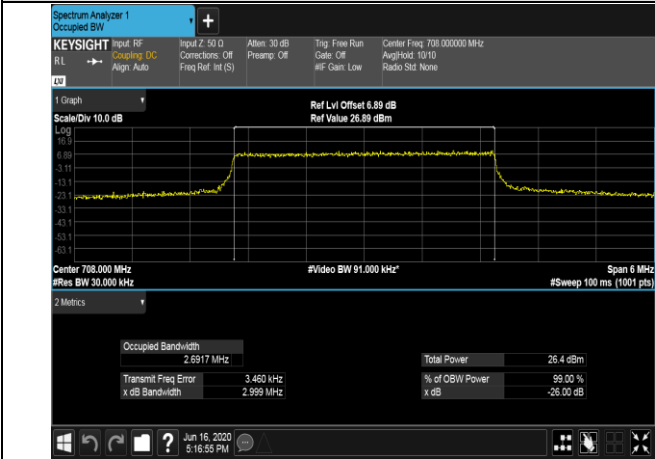

Channel Bandwidth: 3 MHz

LCH_QPSK_15RB#0

LCH_16QAM_15RB#0

MCH_QPSK_15RB#0

MCH_16QAM_15RB#0

HCH_QPSK_15RB#0

HCH_16QAM_15RB#0

Channel Bandwidth: 5 MHz

LCH_QPSK_25RB#0

LCH_16QAM_25RB#0

MCH_QPSK_25RB#0

MCH_16QAM_25RB#0

HCH_QPSK_25RB#0

HCH_16QAM_25RB#0

Channel Bandwidth: 10 MHz

LCH_QPSK_50RB#0

LCH_16QAM_50RB#0

MCH_QPSK_50RB#0

MCH_16QAM_50RB#0

HCH_QPSK_50RB#0

HCH_16QAM_50RB#0

LTE BAND 13
 Channel Bandwidth: 5 MHz

Channel Bandwidth: 10 MHz

LCH_QPSK_50RB#0