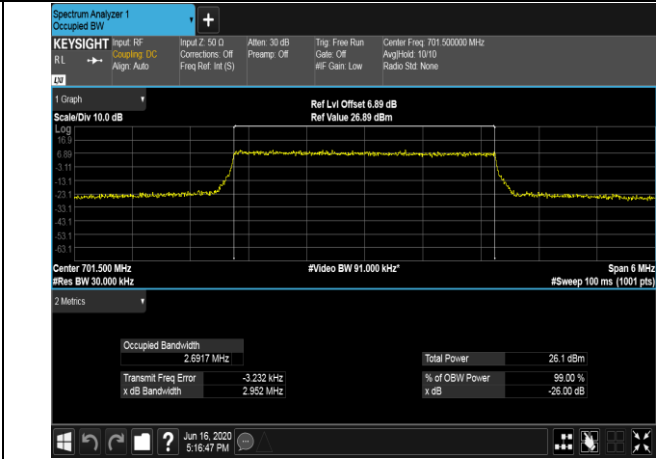

Channel Bandwidth: 3 MHz

LCH_QPSK_15RB#0

LCH_16QAM_15RB#0

MCH_QPSK_15RB#0

MCH_16QAM_15RB#0

HCH_QPSK_15RB#0

HCH_16QAM_15RB#0

Channel Bandwidth: 5 MHz

LCH_QPSK_25RB#0

LCH_16QAM_25RB#0

MCH_QPSK_25RB#0

MCH_16QAM_25RB#0

HCH_QPSK_25RB#0

HCH_16QAM_25RB#0

Channel Bandwidth: 10 MHz

LCH_QPSK_50RB#0

LCH_16QAM_50RB#0

MCH_QPSK_50RB#0

MCH_16QAM_50RB#0

HCH_QPSK_50RB#0

HCH_16QAM_50RB#0

LTE BAND 13
 Channel Bandwidth: 5 MHz

Channel Bandwidth: 10 MHz

LCH_QPSK_50RB#0