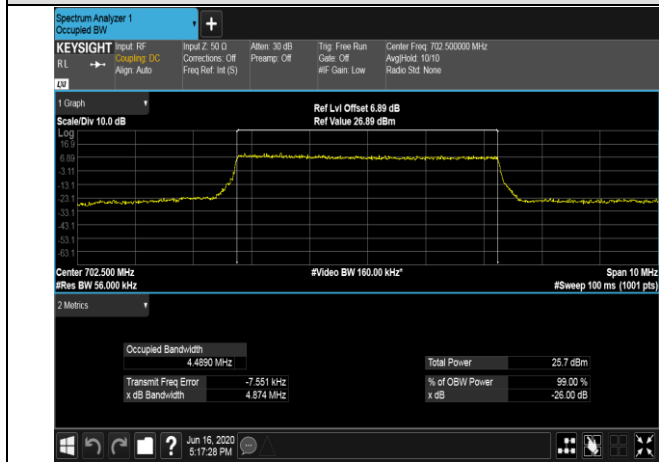

Channel Bandwidth: 3 MHz

LCH_QPSK_15RB#0

LCH_16QAM_15RB#0

MCH_QPSK_15RB#0

MCH_16QAM_15RB#0

HCH_QPSK_15RB#0

HCH_16QAM_15RB#0

Channel Bandwidth: 5 MHz

LCH_QPSK_25RB#0

LCH_16QAM_25RB#0

MCH_QPSK_25RB#0

MCH_16QAM_25RB#0

HCH_QPSK_25RB#0

HCH_16QAM_25RB#0

Channel Bandwidth: 10 MHz

LCH_QPSK_50RB#0

LCH_16QAM_50RB#0

MCH_QPSK_50RB#0

MCH_16QAM_50RB#0

HCH_QPSK_50RB#0

HCH_16QAM_50RB#0

LTE BAND 13
 Channel Bandwidth: 5 MHz

Channel Bandwidth: 10 MHz

LCH_QPSK_50RB#0