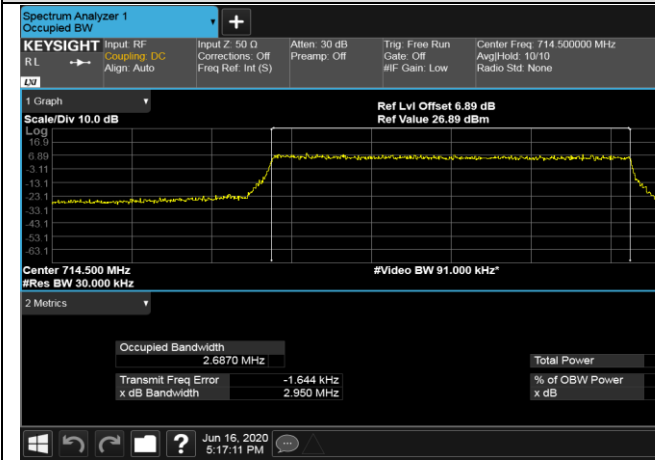

Channel Bandwidth: 3 MHz

LCH_QPSK_15RB#0

LCH_16QAM_15RB#0

MCH_QPSK_15RB#0

MCH_16QAM_15RB#0

HCH_QPSK_15RB#0

HCH_16QAM_15RB#0

Channel Bandwidth: 5 MHz

LCH_QPSK_25RB#0

LCH_16QAM_25RB#0

MCH_QPSK_25RB#0

MCH_16QAM_25RB#0

HCH_QPSK_25RB#0

HCH_16QAM_25RB#0

Channel Bandwidth: 10 MHz

LCH_QPSK_50RB#0