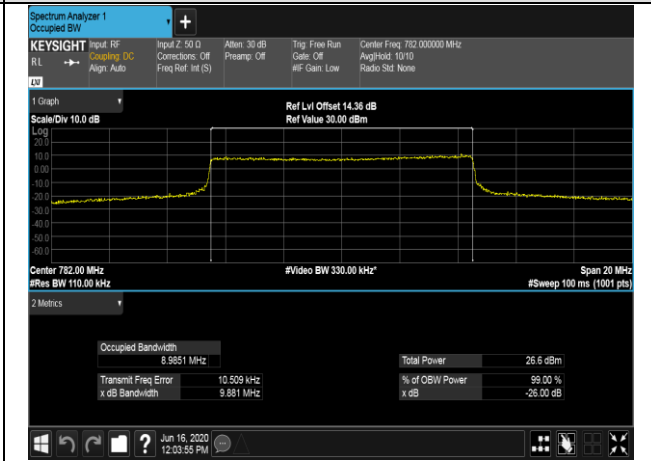

LCH_16QAM_50RB#0

MCH_QPSK_50RB#0

MCH_16QAM_50RB#0

HCH_QPSK_50RB#0

HCH_16QAM_50RB#0

LTE BAND 13
 Channel Bandwidth: 5 MHz

Channel Bandwidth: 10 MHz

LCH_QPSK_50RB#0

LCH_16QAM_50RB#0

MCH_QPSK_50RB#0

MCH_16QAM_50RB#0

HCH_QPSK_50RB#0

HCH_16QAM_50RB#0

LTE Band 25
 Channel Bandwidth: 1.4 MHz

Channel Bandwidth: 3 MHz

LCH_QPSK_15RB#0