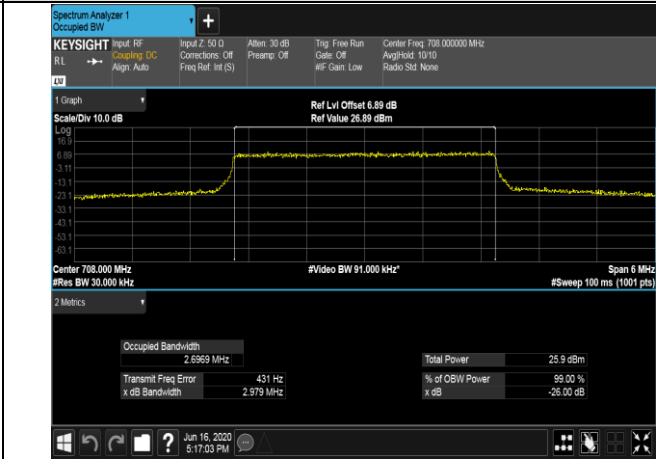

Channel Bandwidth: 3 MHz

LCH_QPSK_15RB#0

LCH_16QAM_15RB#0

MCH_QPSK_15RB#0

MCH_16QAM_15RB#0

HCH_QPSK_15RB#0

HCH_16QAM_15RB#0

Channel Bandwidth: 5 MHz

LCH_QPSK_25RB#0

LCH_16QAM_25RB#0

MCH_QPSK_25RB#0

MCH_16QAM_25RB#0

HCH_QPSK_25RB#0

HCH_16QAM_25RB#0

Channel Bandwidth: 10 MHz

LCH_QPSK_50RB#0

LCH_16QAM_50RB#0

MCH_QPSK_50RB#0

MCH_16QAM_50RB#0

HCH_QPSK_50RB#0

HCH_16QAM_50RB#0

LTE BAND 13
 Channel Bandwidth: 5 MHz

Channel Bandwidth: 10 MHz

LCH_QPSK_50RB#0