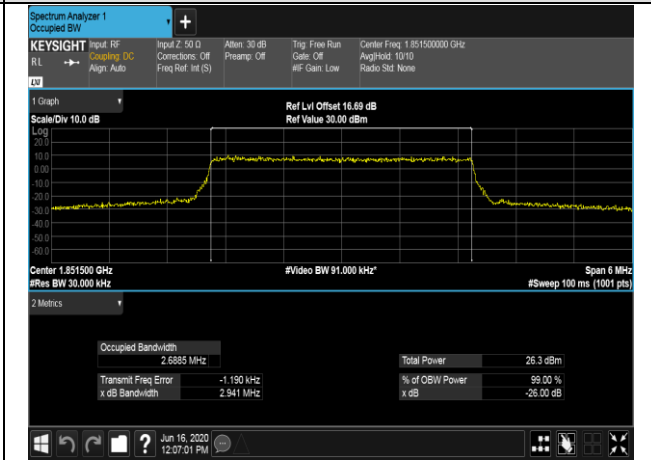

LCH_16QAM_15RB#0