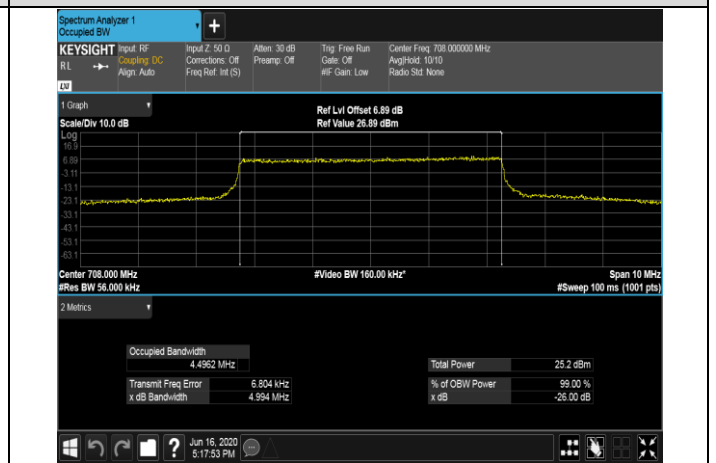

LCH_QPSK_25RB#0

LCH_16QAM_25RB#0

MCH_QPSK_25RB#0

MCH_16QAM_25RB#0

HCH_QPSK_25RB#0

HCH_16QAM_25RB#0

Channel Bandwidth: 10 MHz

LCH_QPSK_50RB#0

LCH_16QAM_50RB#0

MCH_QPSK_50RB#0

MCH_16QAM_50RB#0

HCH_QPSK_50RB#0

HCH_16QAM_50RB#0

LTE BAND 13
 Channel Bandwidth: 5 MHz

Channel Bandwidth: 10 MHz

LCH_QPSK_50RB#0