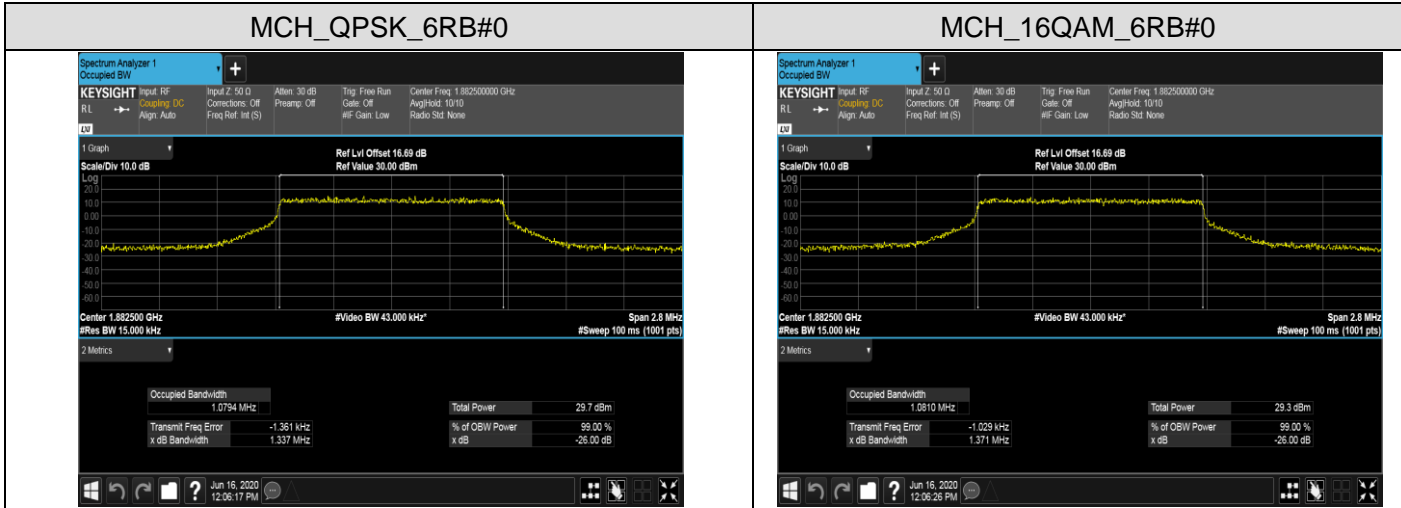

LCH_16QAM_50RB#0

MCH_QPSK_50RB#0

MCH_16QAM_50RB#0

HCH_QPSK_50RB#0

HCH_16QAM_50RB#0

LTE Band 25
 Channel Bandwidth: 1.4 MHz

Channel Bandwidth: 3 MHz

LCH_QPSK_15RB#0