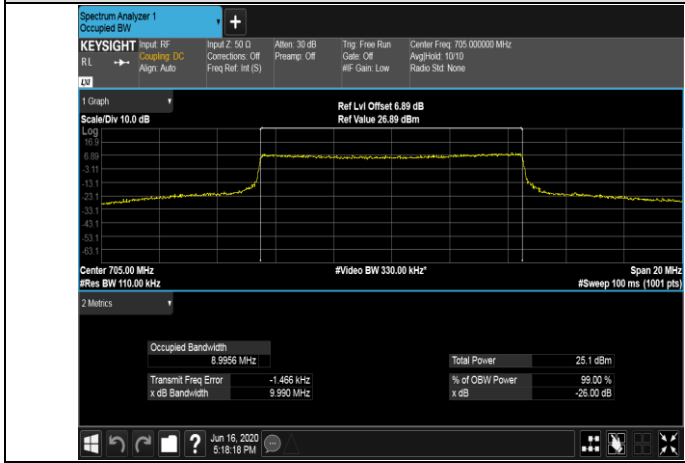

LCH_QPSK_25RB#0

LCH_16QAM_25RB#0

MCH_QPSK_25RB#0

MCH_16QAM_25RB#0

HCH_QPSK_25RB#0

HCH_16QAM_25RB#0

Channel Bandwidth: 10 MHz

LCH_QPSK_50RB#0

LCH_16QAM_50RB#0

MCH_QPSK_50RB#0

MCH_16QAM_50RB#0

HCH_QPSK_50RB#0

HCH_16QAM_50RB#0

LTE BAND 13
 Channel Bandwidth: 5 MHz

Channel Bandwidth: 10 MHz

LCH_QPSK_50RB#0

LCH_16QAM_50RB#0

MCH_QPSK_50RB#0

MCH_16QAM_50RB#0

HCH_QPSK_50RB#0

HCH_16QAM_50RB#0

LTE Band 25
 Channel Bandwidth: 1.4 MHz

Channel Bandwidth: 3 MHz

LCH_QPSK_15RB#0