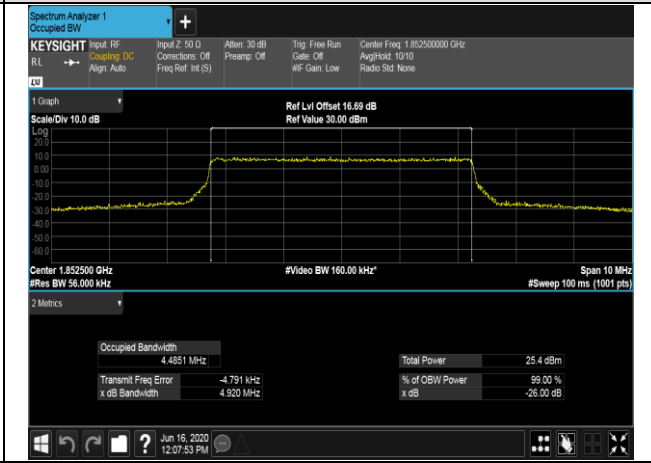

LCH_16QAM_15RB#0

MCH_QPSK_15RB#0

MCH_16QAM_15RB#0

HCH_QPSK_15RB#0

HCH_16QAM_15RB#0

Channel Bandwidth: 5 MHz

LCH_QPSK_25RB#0

LCH_16QAM_25RB#0