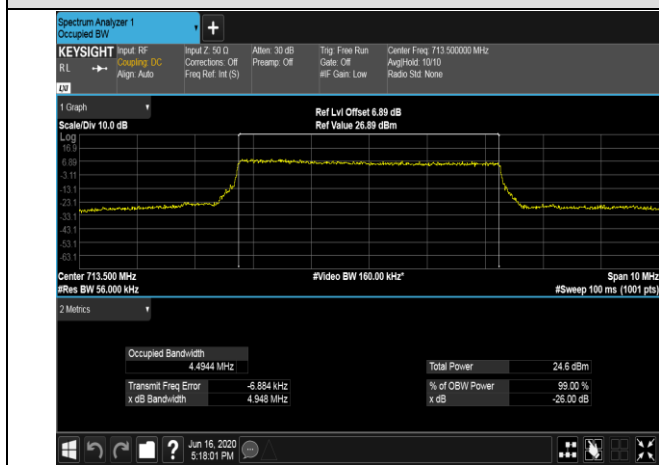

LCH_QPSK_25RB#0

LCH_16QAM_25RB#0

MCH_QPSK_25RB#0

MCH_16QAM_25RB#0

HCH_QPSK_25RB#0

HCH_16QAM_25RB#0

Channel Bandwidth: 10 MHz

LCH_QPSK_50RB#0

LCH_16QAM_50RB#0

MCH_QPSK_50RB#0

MCH_16QAM_50RB#0

HCH_QPSK_50RB#0

HCH_16QAM_50RB#0

LTE BAND 13
 Channel Bandwidth: 5 MHz

Channel Bandwidth: 10 MHz

LCH_QPSK_50RB#0