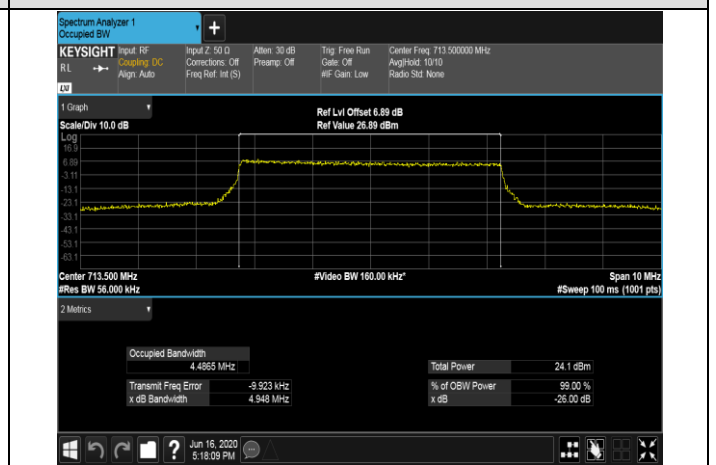

LCH_QPSK_25RB#0

LCH_16QAM_25RB#0

MCH_QPSK_25RB#0

MCH_16QAM_25RB#0

HCH_QPSK_25RB#0

HCH_16QAM_25RB#0

Channel Bandwidth: 10 MHz

LCH_QPSK_50RB#0

LCH_16QAM_50RB#0

MCH_QPSK_50RB#0

MCH_16QAM_50RB#0

HCH_QPSK_50RB#0

HCH_16QAM_50RB#0

LTE BAND 13
 Channel Bandwidth: 5 MHz

Channel Bandwidth: 10 MHz

LCH_QPSK_50RB#0