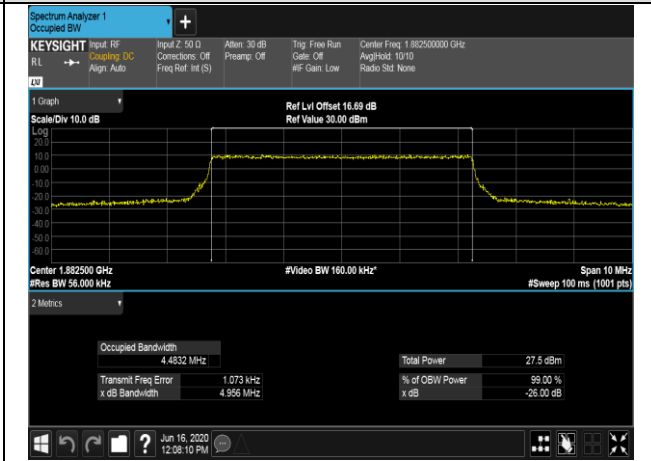

MCH_16QAM_25RB#0