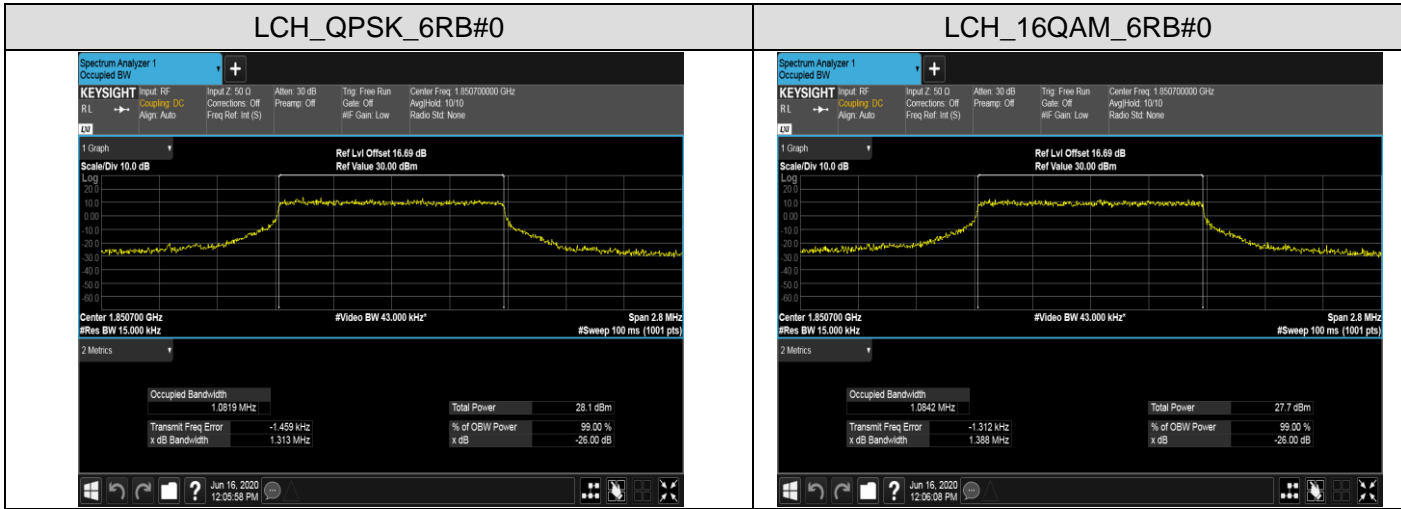

LCH_16QAM_50RB#0

MCH_QPSK_50RB#0

MCH_16QAM_50RB#0

HCH_QPSK_50RB#0

HCH_16QAM_50RB#0

LTE BAND 13
 Channel Bandwidth: 5 MHz

Channel Bandwidth: 10 MHz

LCH_QPSK_50RB#0

LCH_16QAM_50RB#0

MCH_QPSK_50RB#0

MCH_16QAM_50RB#0

HCH_QPSK_50RB#0

HCH_16QAM_50RB#0

LTE Band 25
 Channel Bandwidth: 1.4 MHz

Channel Bandwidth: 3 MHz

LCH_QPSK_15RB#0