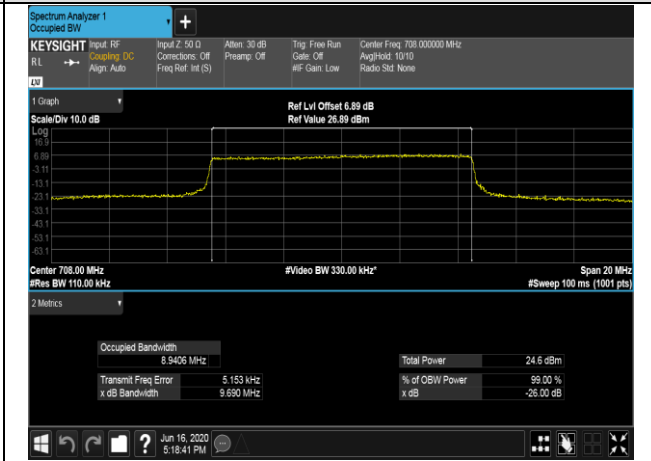

LCH_QPSK_25RB#0

LCH_16QAM_25RB#0

MCH_QPSK_25RB#0

MCH_16QAM_25RB#0

HCH_QPSK_25RB#0

HCH_16QAM_25RB#0

Channel Bandwidth: 10 MHz

LCH_QPSK_50RB#0

LCH_16QAM_50RB#0

MCH_QPSK_50RB#0

MCH_16QAM_50RB#0

HCH_QPSK_50RB#0

HCH_16QAM_50RB#0

LTE BAND 13
 Channel Bandwidth: 5 MHz

Channel Bandwidth: 10 MHz

LCH_QPSK_50RB#0