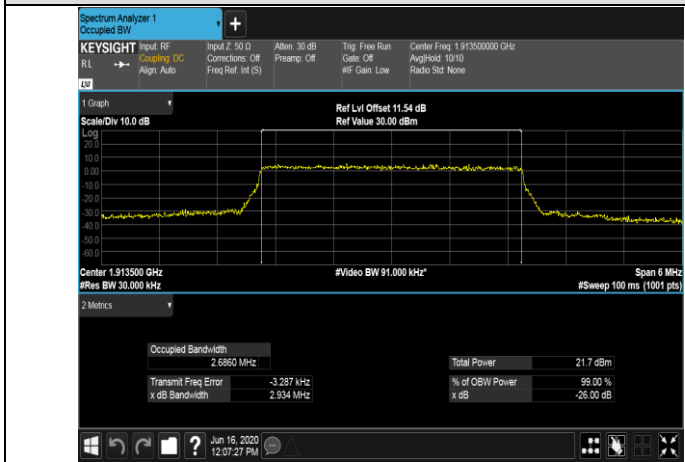

LCH_16QAM_50RB#0

MCH_QPSK_50RB#0

MCH_16QAM_50RB#0

HCH_QPSK_50RB#0

HCH_16QAM_50RB#0

LTE Band 25
 Channel Bandwidth: 1.4 MHz

Channel Bandwidth: 3 MHz

LCH_QPSK_15RB#0

LCH_16QAM_15RB#0

MCH_QPSK_15RB#0

MCH_16QAM_15RB#0

HCH_QPSK_15RB#0

HCH_16QAM_15RB#0

Channel Bandwidth: 5 MHz

LCH_QPSK_25RB#0

LCH_16QAM_25RB#0