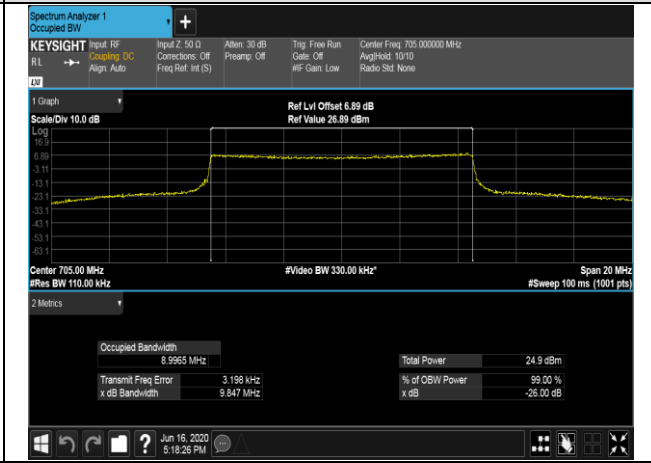

LCH_QPSK_25RB#0

LCH_16QAM_25RB#0

MCH_QPSK_25RB#0

MCH_16QAM_25RB#0

HCH_QPSK_25RB#0

HCH_16QAM_25RB#0

Channel Bandwidth: 10 MHz

LCH_QPSK_50RB#0

LCH_16QAM_50RB#0

MCH_QPSK_50RB#0

MCH_16QAM_50RB#0

HCH_QPSK_50RB#0

HCH_16QAM_50RB#0

LTE BAND 13
 Channel Bandwidth: 5 MHz

Channel Bandwidth: 10 MHz

LCH_QPSK_50RB#0