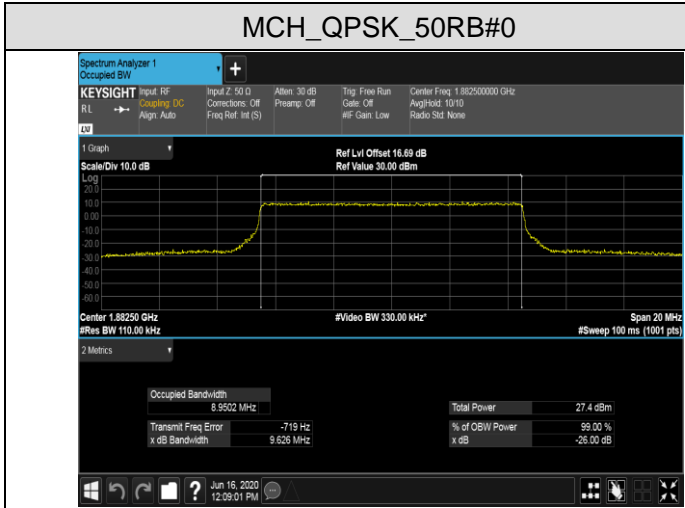

MCH_QPSK_25RB#0

MCH_16QAM_25RB#0

HCH_QPSK_25RB#0

HCH_16QAM_25RB#0

Channel Bandwidth: 10 MHz

LCH_QPSK_50RB#0

LCH_16QAM_50RB#0

MCH_QPSK_50RB#0