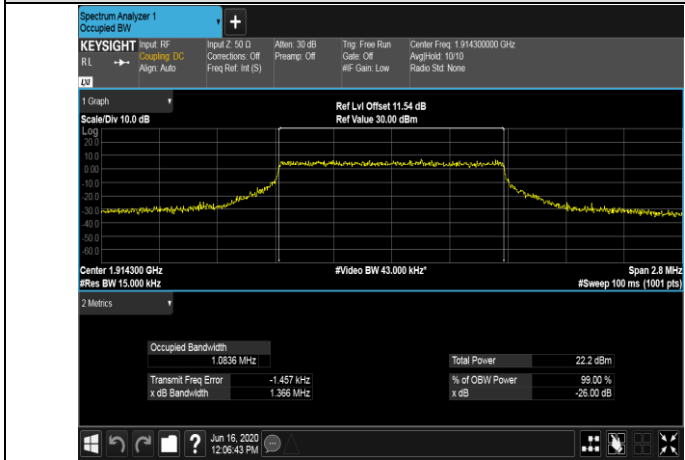

LCH_16QAM_50RB#0

MCH_QPSK_50RB#0

MCH_16QAM_50RB#0

HCH_QPSK_50RB#0

HCH_16QAM_50RB#0

LTE Band 25
 Channel Bandwidth: 1.4 MHz

Channel Bandwidth: 3 MHz

LCH_QPSK_15RB#0