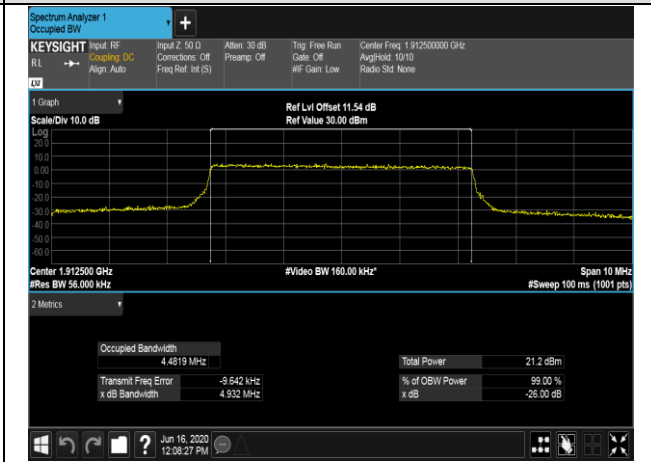

MCH_QPSK_25RB#0

MCH_16QAM_25RB#0

HCH_QPSK_25RB#0

HCH_16QAM_25RB#0

Channel Bandwidth: 10 MHz

LCH_QPSK_50RB#0

LCH_16QAM_50RB#0

MCH_QPSK_50RB#0