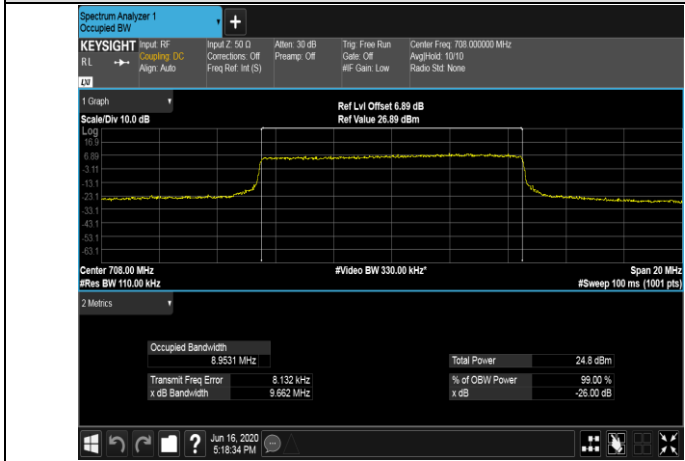

LCH_QPSK_25RB#0

LCH_16QAM_25RB#0

MCH_QPSK_25RB#0

MCH_16QAM_25RB#0

HCH_QPSK_25RB#0

HCH_16QAM_25RB#0

Channel Bandwidth: 10 MHz

LCH_QPSK_50RB#0

LCH_16QAM_50RB#0

MCH_QPSK_50RB#0

MCH_16QAM_50RB#0

HCH_QPSK_50RB#0

HCH_16QAM_50RB#0

LTE BAND 13
 Channel Bandwidth: 5 MHz

Channel Bandwidth: 10 MHz

LCH_QPSK_50RB#0