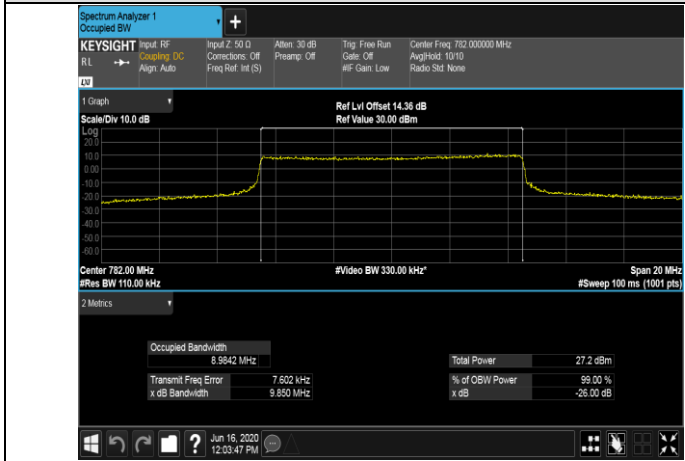

LCH_16QAM_50RB#0

MCH_QPSK_50RB#0

MCH_16QAM_50RB#0

HCH_QPSK_50RB#0

HCH_16QAM_50RB#0

LTE BAND 13
 Channel Bandwidth: 5 MHz

Channel Bandwidth: 10 MHz

LCH_QPSK_50RB#0

LCH_16QAM_50RB#0

MCH_QPSK_50RB#0

MCH_16QAM_50RB#0

HCH_QPSK_50RB#0

HCH_16QAM_50RB#0

LTE Band 25
 Channel Bandwidth: 1.4 MHz

Channel Bandwidth: 3 MHz

LCH_QPSK_15RB#0