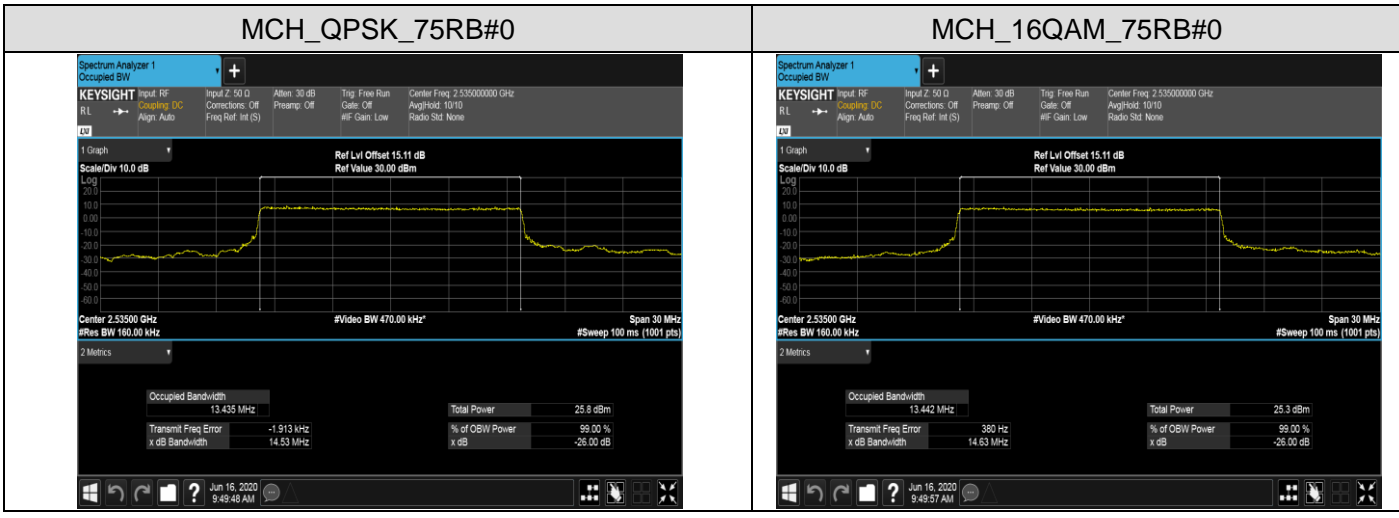

Channel Bandwidth: 15 MHz