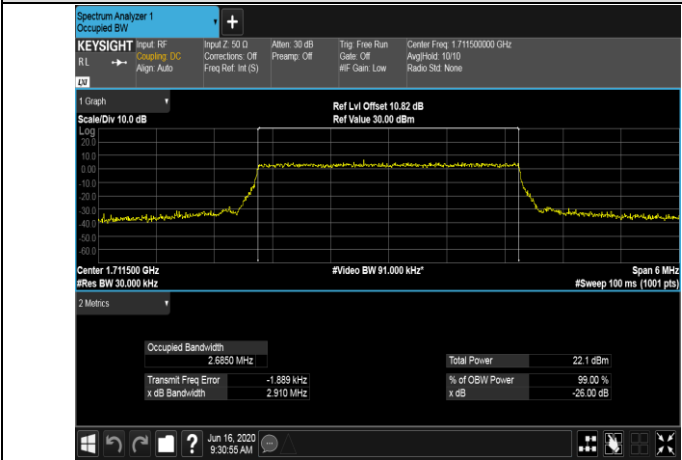

LTE Band 4
 Channel Bandwidth: 1.4 MHz

Channel Bandwidth: 3 MHz

LCH_QPSK_15RB#0

LCH_16QAM_15RB#0

MCH_QPSK_15RB#0

MCH_16QAM_15RB#0

HCH_QPSK_15RB#0

HCH_16QAM_15RB#0

Channel Bandwidth: 5 MHz

LCH_QPSK_25RB#0

LCH_16QAM_25RB#0

MCH_QPSK_25RB#0

MCH_16QAM_25RB#0

HCH_QPSK_25RB#0

HCH_16QAM_25RB#0

Channel Bandwidth: 10 MHz