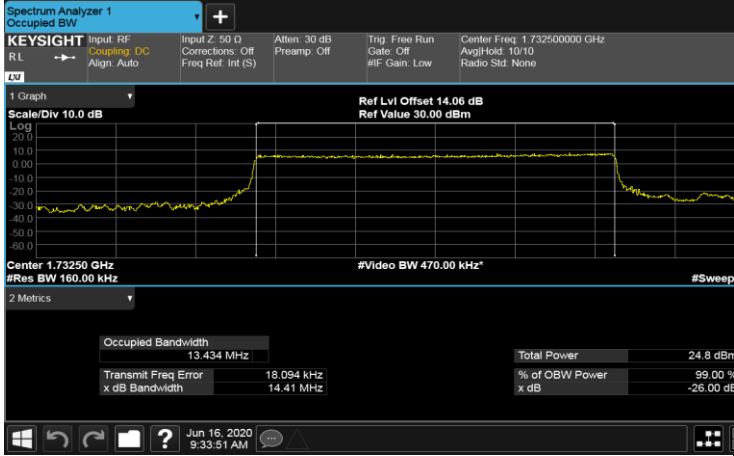

MCH_QPSK_75RB#0