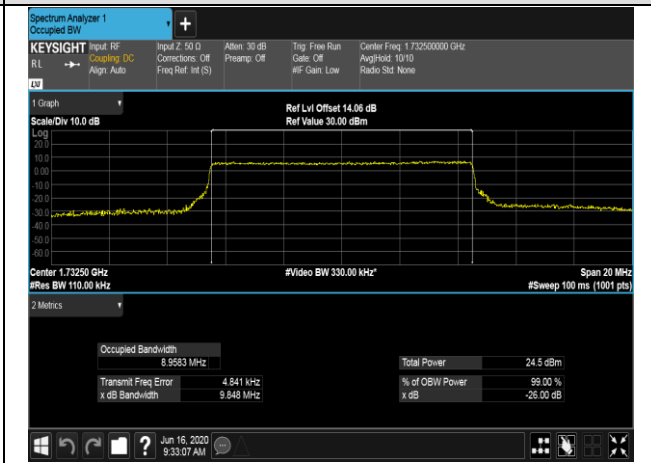

LCH_QPSK_50RB#0

LCH_16QAM_50RB#0

MCH_QPSK_50RB#0

MCH_16QAM_50RB#0

HCH_QPSK_50RB#0

HCH_16QAM_50RB#0

Channel Bandwidth: 15 MHz

LCH_QPSK_75RB#0