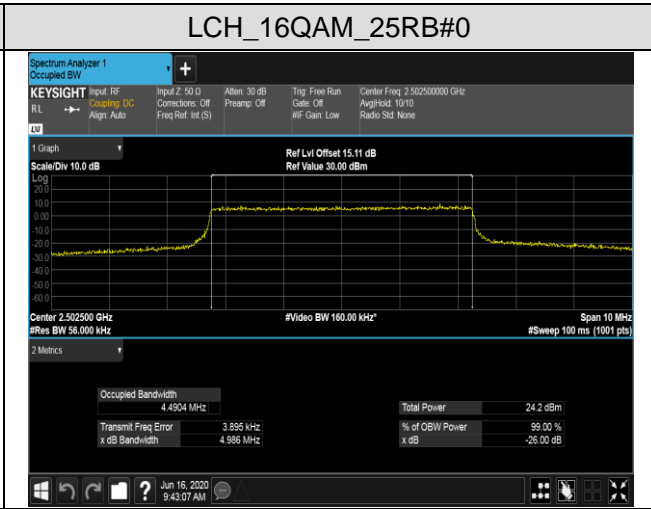

MCH_QPSK_100RB#0

MCH_16QAM_100RB#0

HCH_QPSK_100RB#0

HCH_16QAM_100RB#0

LTE Band 7
 Channel Bandwidth: 5 MHz

LCH_QPSK_25RB#0

LCH_16QAM_25RB#0

MCH_QPSK_25RB#0