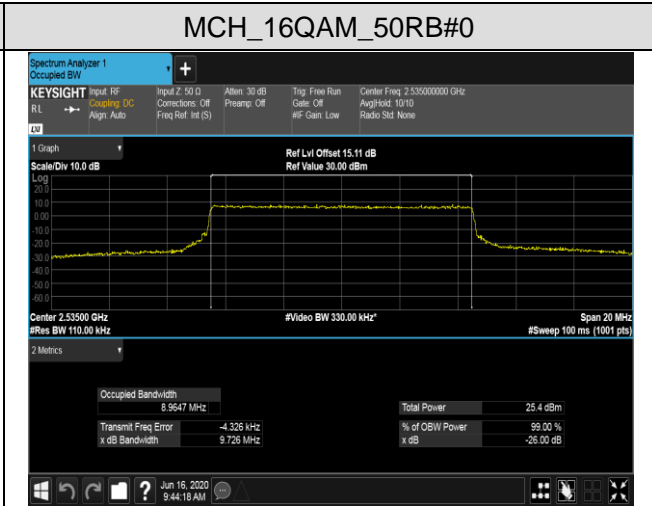

MCH_QPSK_100RB#0

MCH_16QAM_100RB#0

HCH_QPSK_100RB#0

HCH_16QAM_100RB#0

LTE Band 7
 Channel Bandwidth: 5 MHz

LCH_QPSK_25RB#0

LCH_16QAM_25RB#0

MCH_QPSK_25RB#0

MCH_16QAM_25RB#0

HCH_QPSK_25RB#0

HCH_16QAM_25RB#0

Channel Bandwidth: 10 MHz

LCH_QPSK_50RB#0

LCH_16QAM_50RB#0

MCH_QPSK_50RB#0

MCH_16QAM_50RB#0