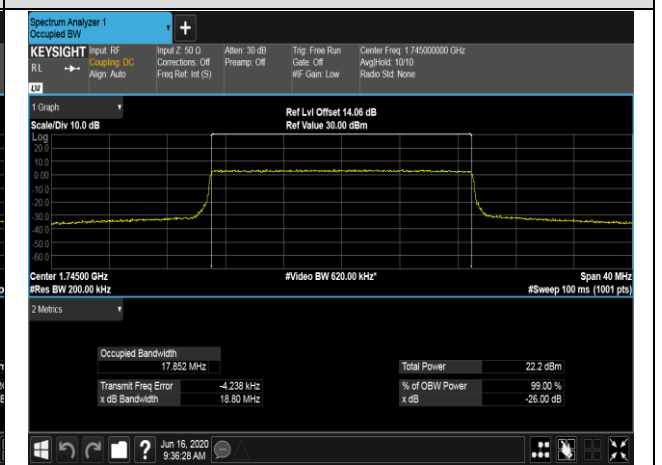

MCH_QPSK_100RB#0

MCH_16QAM_100RB#0

HCH_QPSK_100RB#0

HCH_16QAM_100RB#0

LTE Band 7
 Channel Bandwidth: 5 MHz

LCH_QPSK_25RB#0

LCH_16QAM_25RB#0

MCH_QPSK_25RB#0