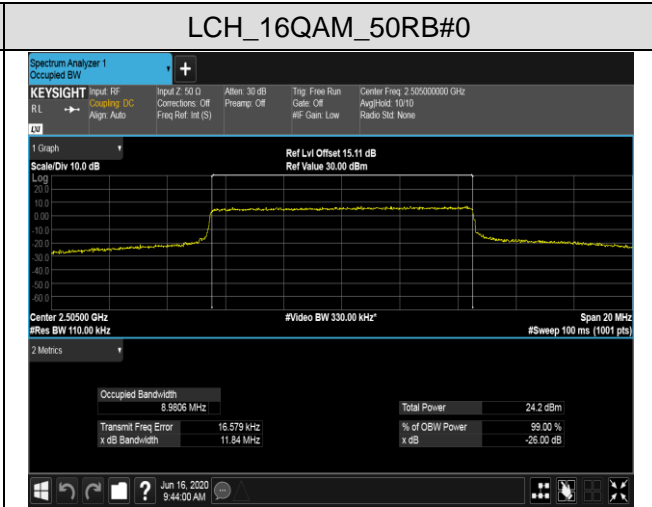

MCH_16QAM_50RB#0

LCH_16QAM_50RB#0