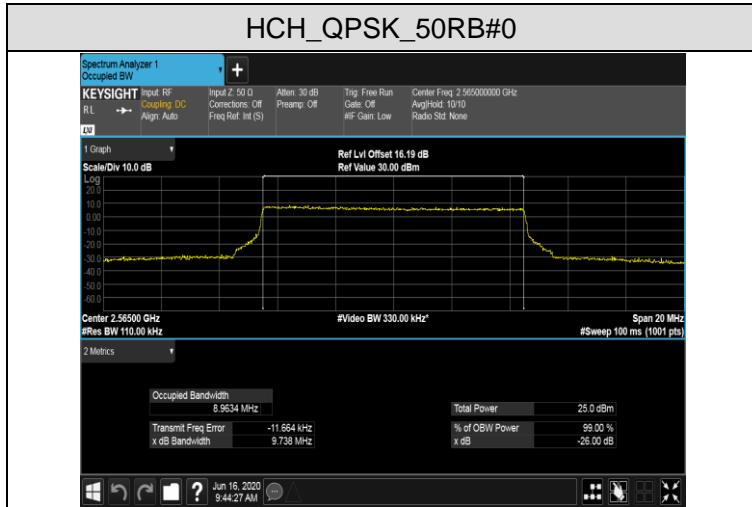

Channel Bandwidth: 10 MHz