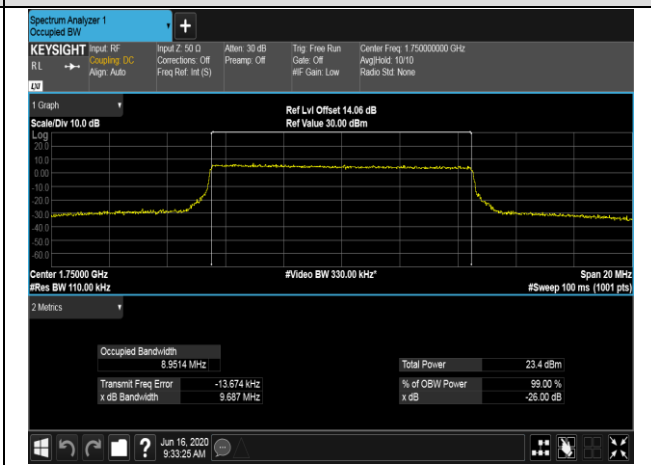

LCH_QPSK_50RB#0

LCH_16QAM_50RB#0

MCH_QPSK_50RB#0

MCH_16QAM_50RB#0

HCH_QPSK_50RB#0

HCH_16QAM_50RB#0

Channel Bandwidth: 15 MHz

LCH_QPSK_75RB#0