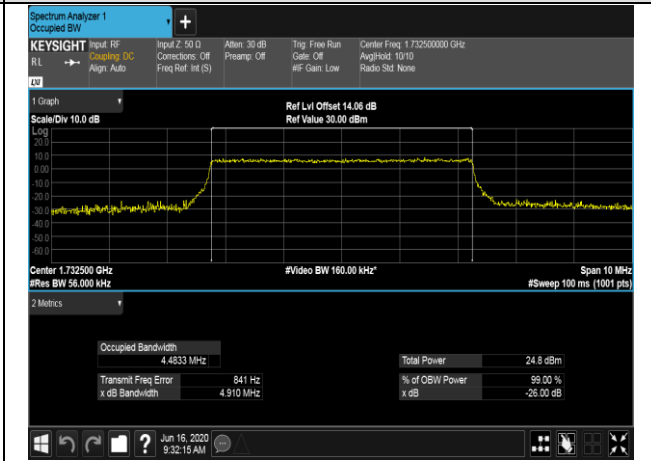

LTE Band 4
 Channel Bandwidth: 1.4 MHz

Channel Bandwidth: 3 MHz

LCH_QPSK_15RB#0

LCH_16QAM_15RB#0

MCH_QPSK_15RB#0

MCH_16QAM_15RB#0

HCH_QPSK_15RB#0

HCH_16QAM_15RB#0

Channel Bandwidth: 5 MHz

LCH_QPSK_25RB#0

LCH_16QAM_25RB#0

MCH_QPSK_25RB#0

MCH_16QAM_25RB#0

HCH_QPSK_25RB#0

HCH_16QAM_25RB#0

Channel Bandwidth: 10 MHz