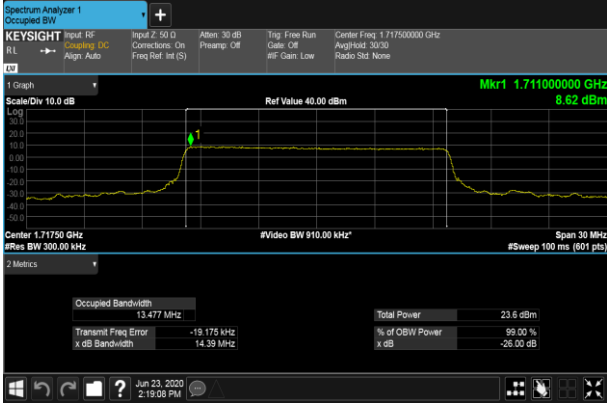

LCH_QPSK_50RB#0

LCH_16QAM_50RB#0

MCH_QPSK_50RB#0

MCH_16QAM_50RB#0

HCH_QPSK_50RB#0

HCH_16QAM_50RB#0

Channel Bandwidth: 15 MHz

LCH_QPSK_75RB#0

LCH_16QAM_75RB#0

MCH_QPSK_75RB#0

MCH_16QAM_75RB#0

HCH_QPSK_75RB#0

HCH_16QAM_75RB#0

Channel Bandwidth: 20 MHz

LCH_QPSK_100RB#0

LCH_16QAM_100RB#0