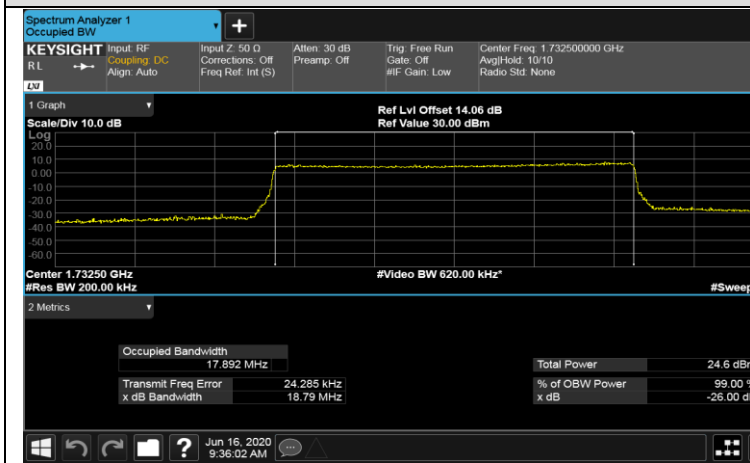

LCH_16QAM_75RB#0

MCH_QPSK_75RB#0

MCH_16QAM_75RB#0

HCH_QPSK_75RB#0

HCH_16QAM_75RB#0

Channel Bandwidth: 20 MHz

LCH_QPSK_100RB#0

LCH_16QAM_100RB#0

MCH_QPSK_100RB#0

MCH_16QAM_100RB#0

HCH_QPSK_100RB#0

HCH_16QAM_100RB#0

LTE Band 7
 Channel Bandwidth: 5 MHz

LCH_QPSK_25RB#0

LCH_16QAM_25RB#0

MCH_QPSK_25RB#0