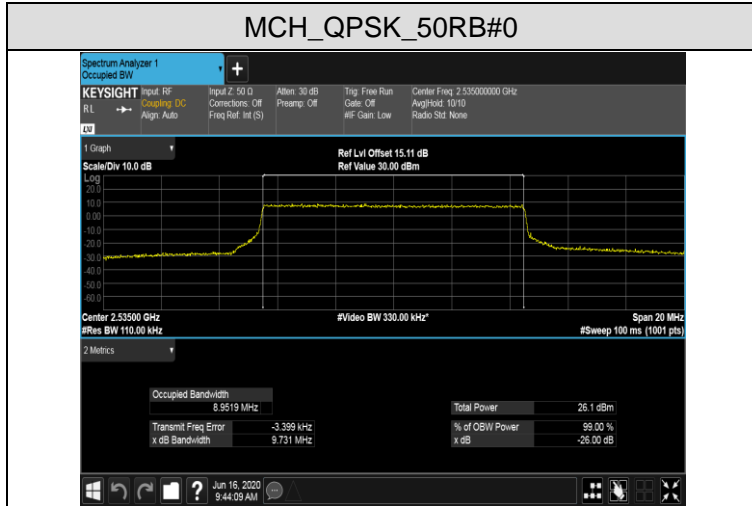

MCH_QPSK_100RB#0

MCH_16QAM_100RB#0

HCH_QPSK_100RB#0

HCH_16QAM_100RB#0

LTE Band 7
 Channel Bandwidth: 5 MHz

LCH_QPSK_25RB#0

LCH_16QAM_25RB#0

MCH_QPSK_25RB#0

MCH_16QAM_25RB#0

HCH_QPSK_25RB#0

HCH_16QAM_25RB#0

Channel Bandwidth: 10 MHz

LCH_QPSK_50RB#0

LCH_16QAM_50RB#0

MCH_QPSK_50RB#0

MCH_16QAM_50RB#0