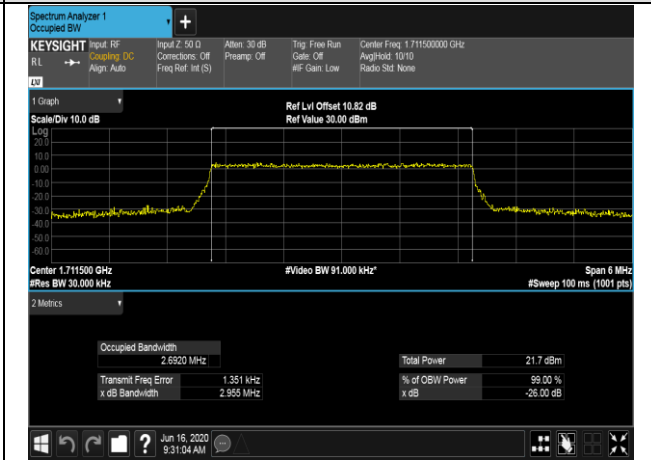

LTE Band 4
 Channel Bandwidth: 1.4 MHz

Channel Bandwidth: 3 MHz

LCH_QPSK_15RB#0

LCH_16QAM_15RB#0

MCH_QPSK_15RB#0

MCH_16QAM_15RB#0

HCH_QPSK_15RB#0

HCH_16QAM_15RB#0

Channel Bandwidth: 5 MHz

LCH_QPSK_25RB#0

LCH_16QAM_25RB#0

MCH_QPSK_25RB#0

MCH_16QAM_25RB#0

HCH_QPSK_25RB#0

HCH_16QAM_25RB#0

Channel Bandwidth: 10 MHz