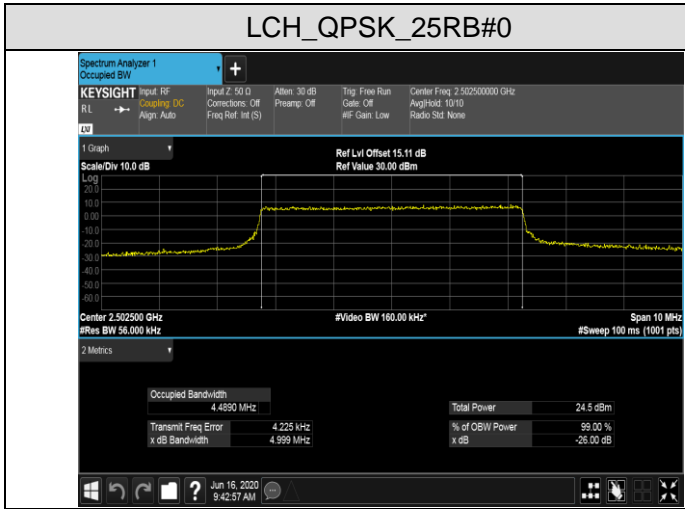

MCH_QPSK_100RB#0

MCH_16QAM_100RB#0

HCH_QPSK_100RB#0

HCH_16QAM_100RB#0

LTE Band 7
 Channel Bandwidth: 5 MHz

LCH_QPSK_25RB#0

LCH_16QAM_25RB#0

MCH_QPSK_25RB#0