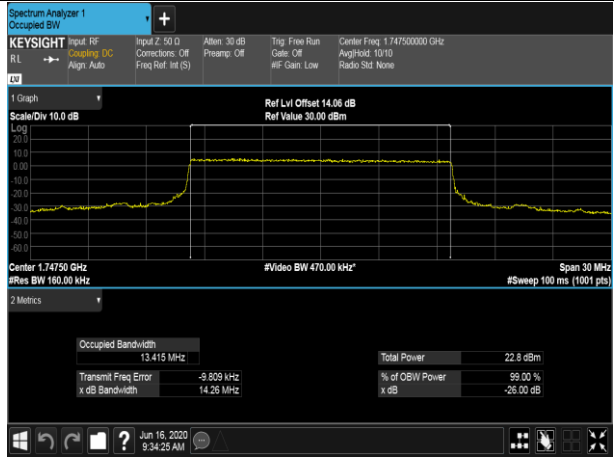

LCH_16QAM_75RB#0

MCH_QPSK_75RB#0

MCH_16QAM_75RB#0

HCH_QPSK_75RB#0

HCH_16QAM_75RB#0

Channel Bandwidth: 20 MHz

LCH_QPSK_100RB#0

LCH_16QAM_100RB#0

MCH_QPSK_100RB#0

MCH_16QAM_100RB#0

HCH_QPSK_100RB#0

HCH_16QAM_100RB#0

LTE Band 7
 Channel Bandwidth: 5 MHz

LCH_QPSK_25RB#0

LCH_16QAM_25RB#0

MCH_QPSK_25RB#0