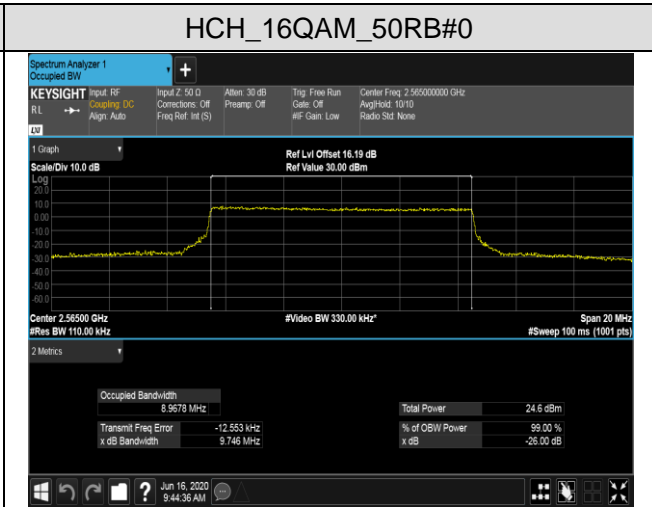

Channel Bandwidth: 10 MHz