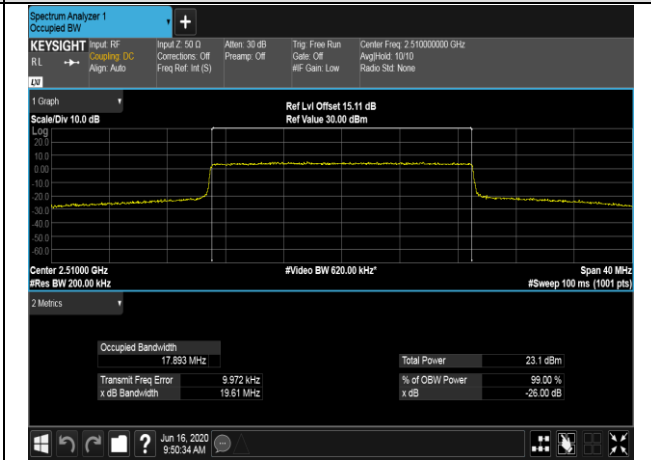

HCH_QPSK_50RB#0

HCH_16QAM_50RB#0

Channel Bandwidth: 15 MHz

Channel Bandwidth: 20 MHz

LCH_QPSK_100RB#0

LCH_16QAM_100RB#0

MCH_QPSK_100RB#0

MCH_16QAM_100RB#0

HCH_QPSK_100RB#0

HCH_16QAM_100RB#0

LTE Band 12
 Channel Bandwidth: 1.4 MHz