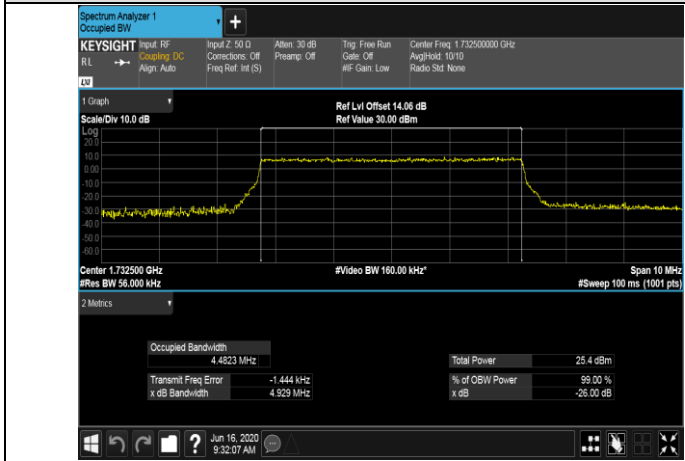

LTE Band 4
 Channel Bandwidth: 1.4 MHz

Channel Bandwidth: 3 MHz

LCH_QPSK_15RB#0

LCH_16QAM_15RB#0

MCH_QPSK_15RB#0

MCH_16QAM_15RB#0

HCH_QPSK_15RB#0

HCH_16QAM_15RB#0

Channel Bandwidth: 5 MHz

LCH_QPSK_25RB#0

LCH_16QAM_25RB#0

MCH_QPSK_25RB#0

MCH_16QAM_25RB#0

HCH_QPSK_25RB#0

HCH_16QAM_25RB#0

Channel Bandwidth: 10 MHz

LCH_QPSK_50RB#0

LCH_16QAM_50RB#0

MCH_QPSK_50RB#0

MCH_16QAM_50RB#0

HCH_QPSK_50RB#0

HCH_16QAM_50RB#0

Channel Bandwidth: 15 MHz

LCH_QPSK_75RB#0