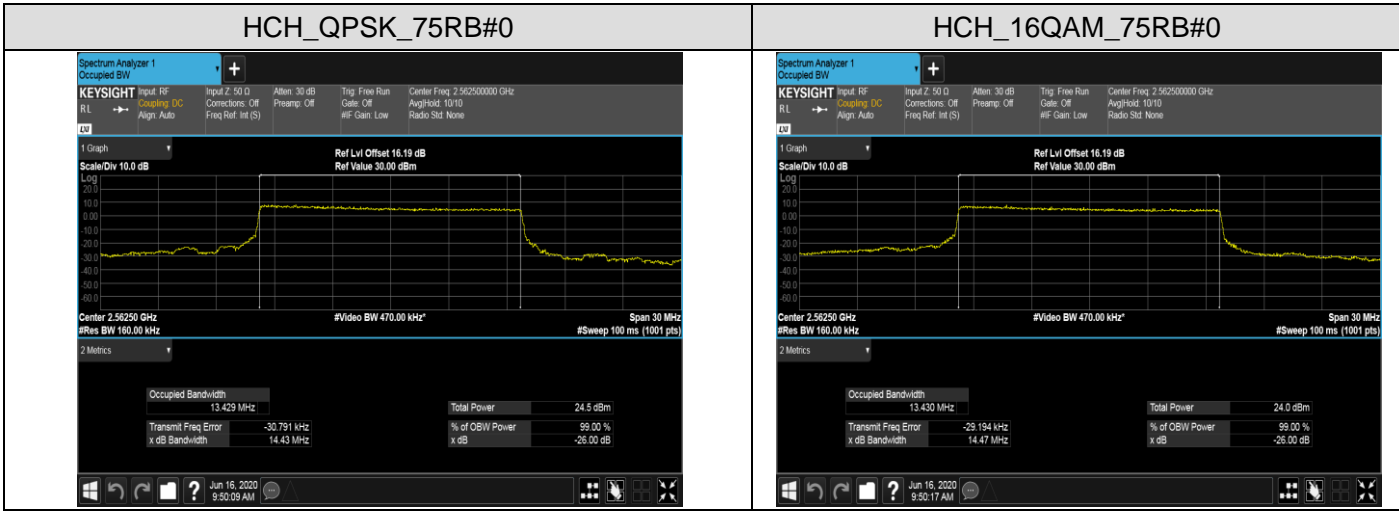

Channel Bandwidth: 15 MHz