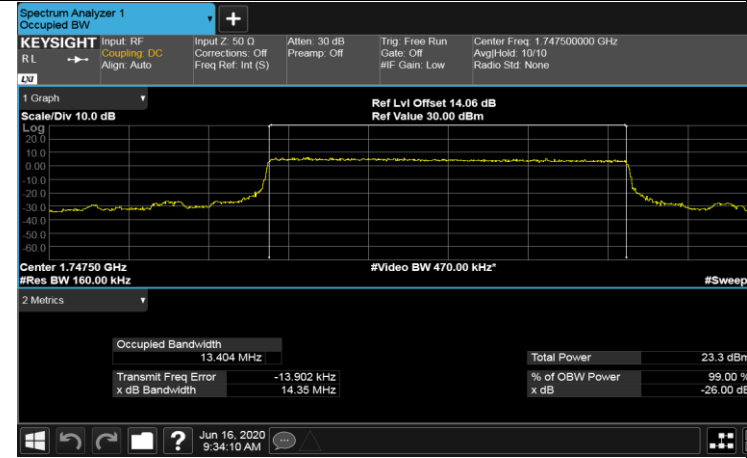

LCH_16QAM_75RB#0

MCH_QPSK_75RB#0

MCH_16QAM_75RB#0

HCH_QPSK_75RB#0

HCH_16QAM_75RB#0

Channel Bandwidth: 20 MHz

LCH_QPSK_100RB#0

LCH_16QAM_100RB#0