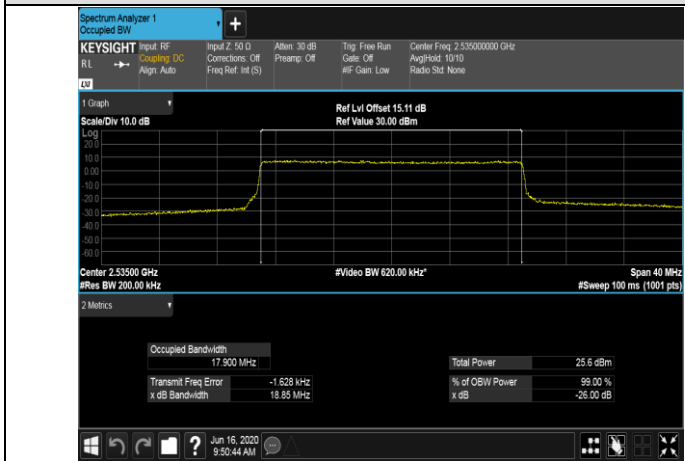

HCH_QPSK_50RB#0

HCH_16QAM_50RB#0

Channel Bandwidth: 15 MHz

Channel Bandwidth: 20 MHz

LCH_QPSK_100RB#0

LCH_16QAM_100RB#0

MCH_QPSK_100RB#0

MCH_16QAM_100RB#0

HCH_QPSK_100RB#0

HCH_16QAM_100RB#0

LTE Band 12
 Channel Bandwidth: 1.4 MHz