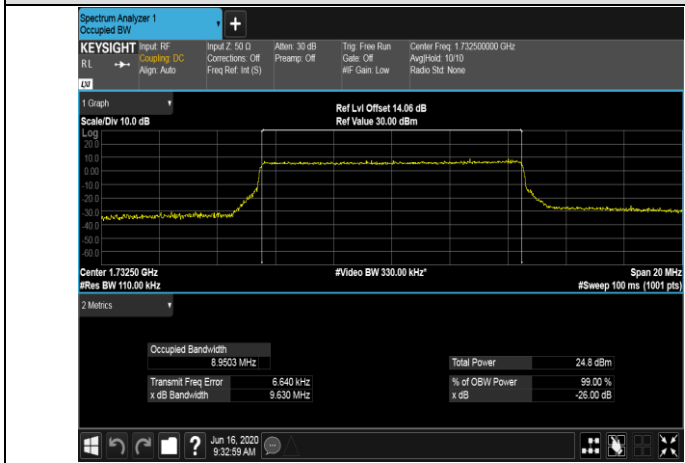

LTE Band 4
 Channel Bandwidth: 1.4 MHz

Channel Bandwidth: 3 MHz

LCH_QPSK_15RB#0

LCH_16QAM_15RB#0

MCH_QPSK_15RB#0

MCH_16QAM_15RB#0

HCH_QPSK_15RB#0

HCH_16QAM_15RB#0

Channel Bandwidth: 5 MHz

LCH_QPSK_25RB#0

LCH_16QAM_25RB#0

MCH_QPSK_25RB#0

MCH_16QAM_25RB#0

HCH_QPSK_25RB#0

HCH_16QAM_25RB#0

Channel Bandwidth: 10 MHz

LCH_QPSK_50RB#0

LCH_16QAM_50RB#0

MCH_QPSK_50RB#0

MCH_16QAM_50RB#0

HCH_QPSK_50RB#0

HCH_16QAM_50RB#0

Channel Bandwidth: 15 MHz

LCH_QPSK_75RB#0