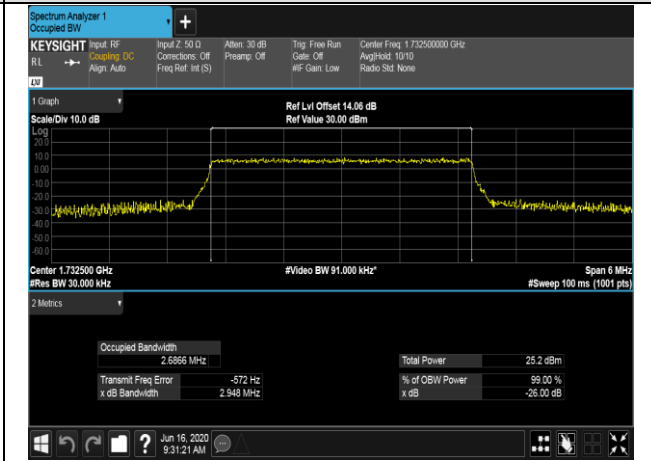

LTE Band 4
 Channel Bandwidth: 1.4 MHz

Channel Bandwidth: 3 MHz

LCH_QPSK_15RB#0

LCH_16QAM_15RB#0

MCH_QPSK_15RB#0

MCH_16QAM_15RB#0

HCH_QPSK_15RB#0

HCH_16QAM_15RB#0