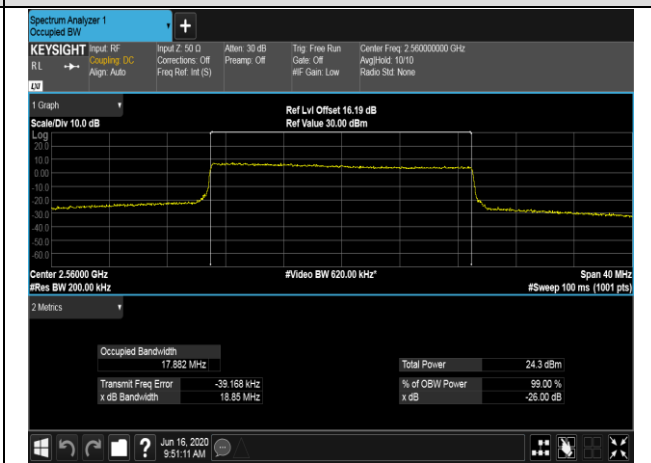

HCH_QPSK_50RB#0

HCH_16QAM_50RB#0

Channel Bandwidth: 15 MHz

Channel Bandwidth: 20 MHz

LCH_QPSK_100RB#0

LCH_16QAM_100RB#0

MCH_QPSK_100RB#0

MCH_16QAM_100RB#0

HCH_QPSK_100RB#0

HCH_16QAM_100RB#0

LTE Band 12
 Channel Bandwidth: 1.4 MHz