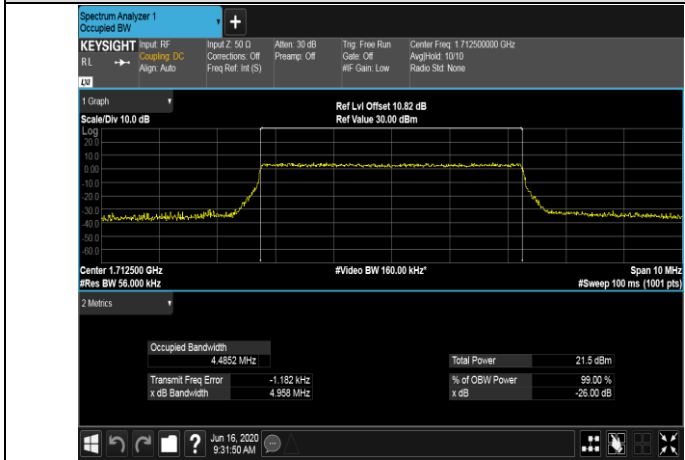

LTE Band 4
 Channel Bandwidth: 1.4 MHz

Channel Bandwidth: 3 MHz

LCH_QPSK_15RB#0

LCH_16QAM_15RB#0

MCH_QPSK_15RB#0

MCH_16QAM_15RB#0

HCH_QPSK_15RB#0

HCH_16QAM_15RB#0

Channel Bandwidth: 5 MHz

LCH_QPSK_25RB#0

LCH_16QAM_25RB#0

MCH_QPSK_25RB#0

MCH_16QAM_25RB#0

HCH_QPSK_25RB#0

HCH_16QAM_25RB#0

Channel Bandwidth: 10 MHz