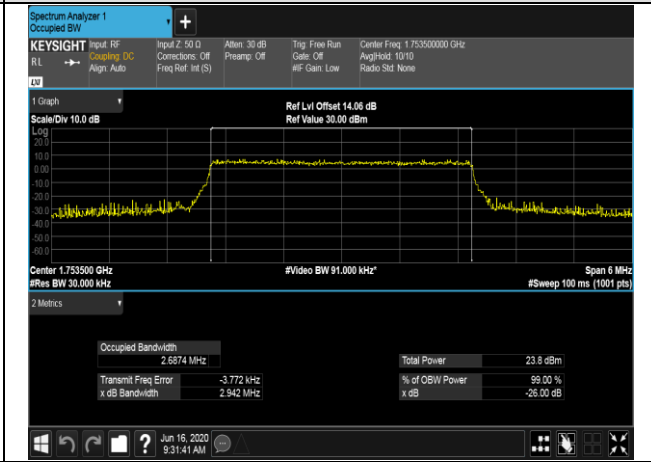

LTE Band 4
 Channel Bandwidth: 1.4 MHz

Channel Bandwidth: 3 MHz

LCH_QPSK_15RB#0

LCH_16QAM_15RB#0

MCH_QPSK_15RB#0

MCH_16QAM_15RB#0

HCH_QPSK_15RB#0

HCH_16QAM_15RB#0