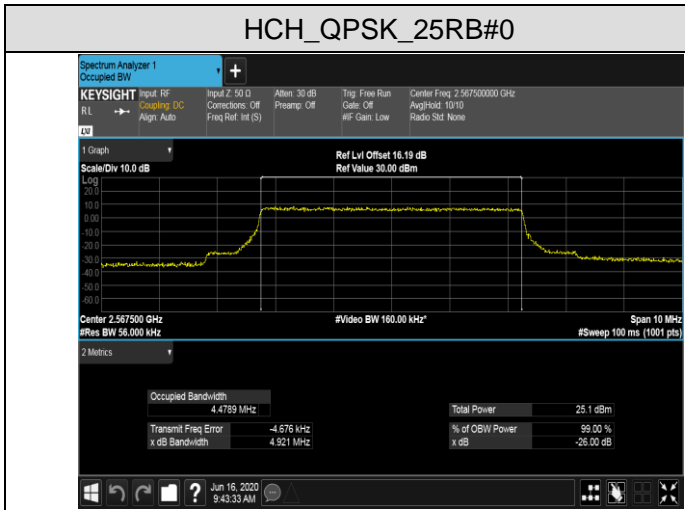

LTE Band 7
Channel Bandwidth: 5 MHz