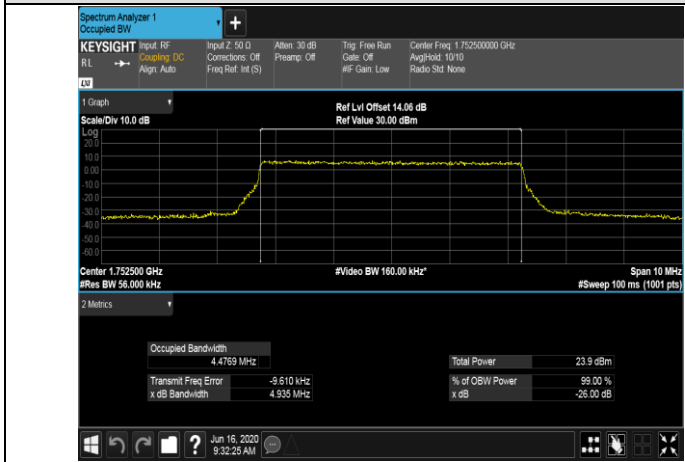

LTE Band 4
 Channel Bandwidth: 1.4 MHz

Channel Bandwidth: 3 MHz

LCH_QPSK_15RB#0

LCH_16QAM_15RB#0

MCH_QPSK_15RB#0

MCH_16QAM_15RB#0

HCH_QPSK_15RB#0

HCH_16QAM_15RB#0

Channel Bandwidth: 5 MHz

LCH_QPSK_25RB#0

LCH_16QAM_25RB#0

MCH_QPSK_25RB#0

MCH_16QAM_25RB#0

HCH_QPSK_25RB#0

HCH_16QAM_25RB#0

Channel Bandwidth: 10 MHz

LCH_QPSK_50RB#0

LCH_16QAM_50RB#0

MCH_QPSK_50RB#0

MCH_16QAM_50RB#0

HCH_QPSK_50RB#0

HCH_16QAM_50RB#0

Channel Bandwidth: 15 MHz

LCH_QPSK_75RB#0