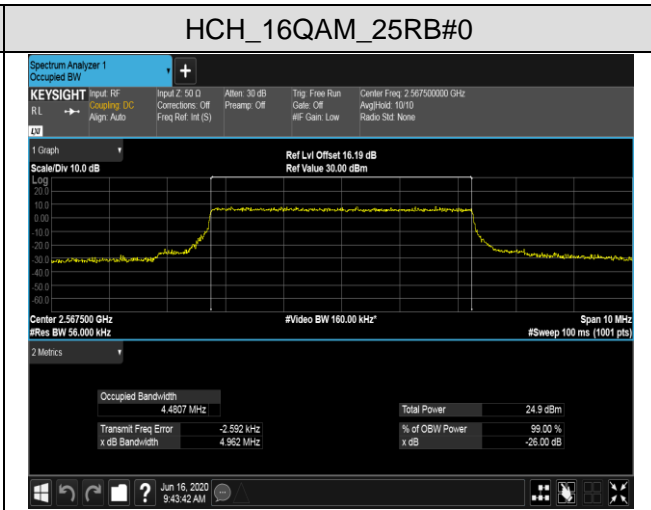

LTE Band 7
Channel Bandwidth: 5 MHz