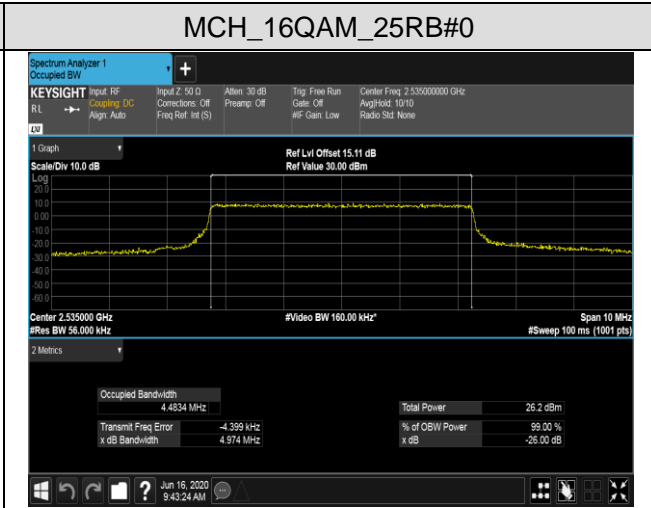

HCH_16QAM_25RB#0