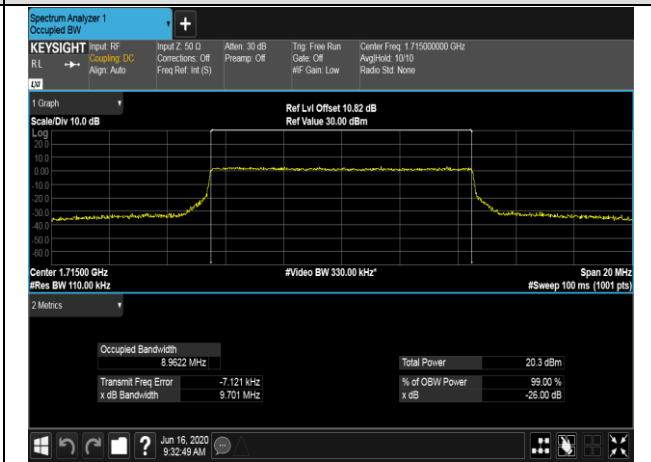

LCH_16QAM_50RB#0