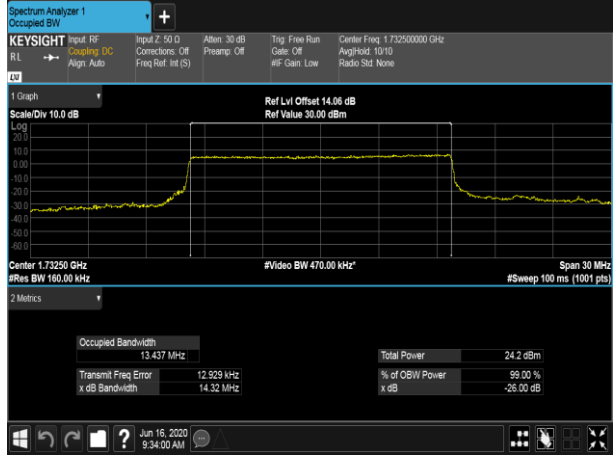

MCH_16QAM_75RB#0