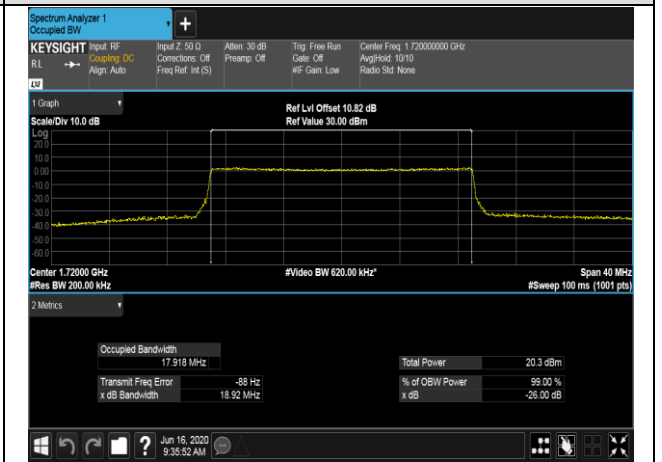

LCH_16QAM_75RB#0

MCH_QPSK_75RB#0

MCH_16QAM_75RB#0

HCH_QPSK_75RB#0

HCH_16QAM_75RB#0

Channel Bandwidth: 20 MHz

LCH_QPSK_100RB#0

LCH_16QAM_100RB#0

MCH_QPSK_100RB#0

MCH_16QAM_100RB#0

HCH_QPSK_100RB#0

HCH_16QAM_100RB#0

LTE Band 7
 Channel Bandwidth: 5 MHz

LCH_QPSK_25RB#0

LCH_16QAM_25RB#0

MCH_QPSK_25RB#0