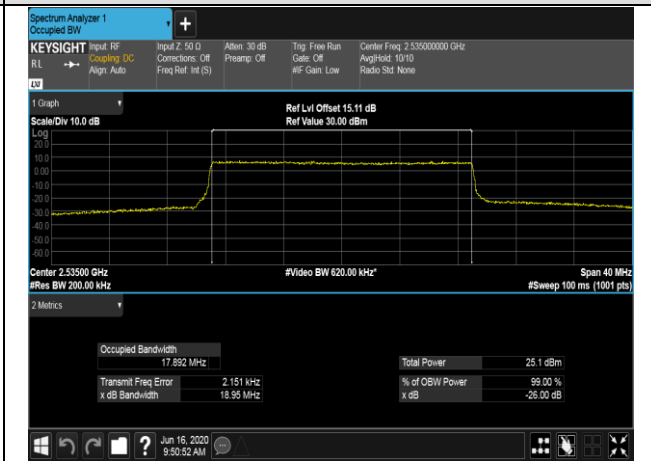

HCH_QPSK_50RB#0

HCH_16QAM_50RB#0

Channel Bandwidth: 15 MHz

Channel Bandwidth: 20 MHz

LCH_QPSK_100RB#0

LCH_16QAM_100RB#0

MCH_QPSK_100RB#0

MCH_16QAM_100RB#0

HCH_QPSK_100RB#0

HCH_16QAM_100RB#0

LTE Band 12
 Channel Bandwidth: 1.4 MHz