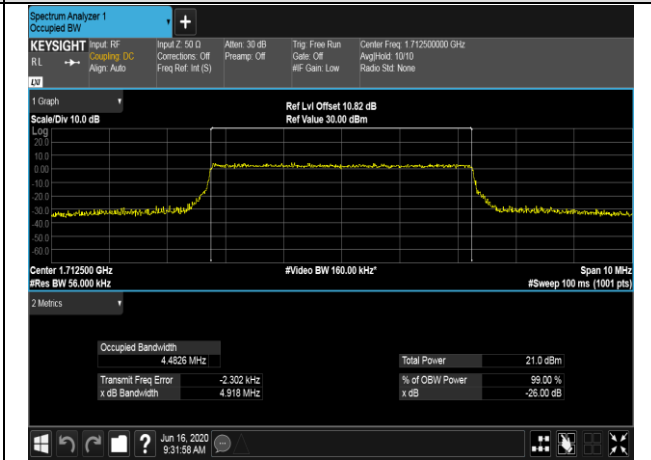

LTE Band 4
 Channel Bandwidth: 1.4 MHz

Channel Bandwidth: 3 MHz

LCH_QPSK_15RB#0

LCH_16QAM_15RB#0

MCH_QPSK_15RB#0

MCH_16QAM_15RB#0

HCH_QPSK_15RB#0

HCH_16QAM_15RB#0

Channel Bandwidth: 5 MHz

LCH_QPSK_25RB#0

LCH_16QAM_25RB#0

MCH_QPSK_25RB#0

MCH_16QAM_25RB#0

HCH_QPSK_25RB#0

HCH_16QAM_25RB#0

Channel Bandwidth: 10 MHz