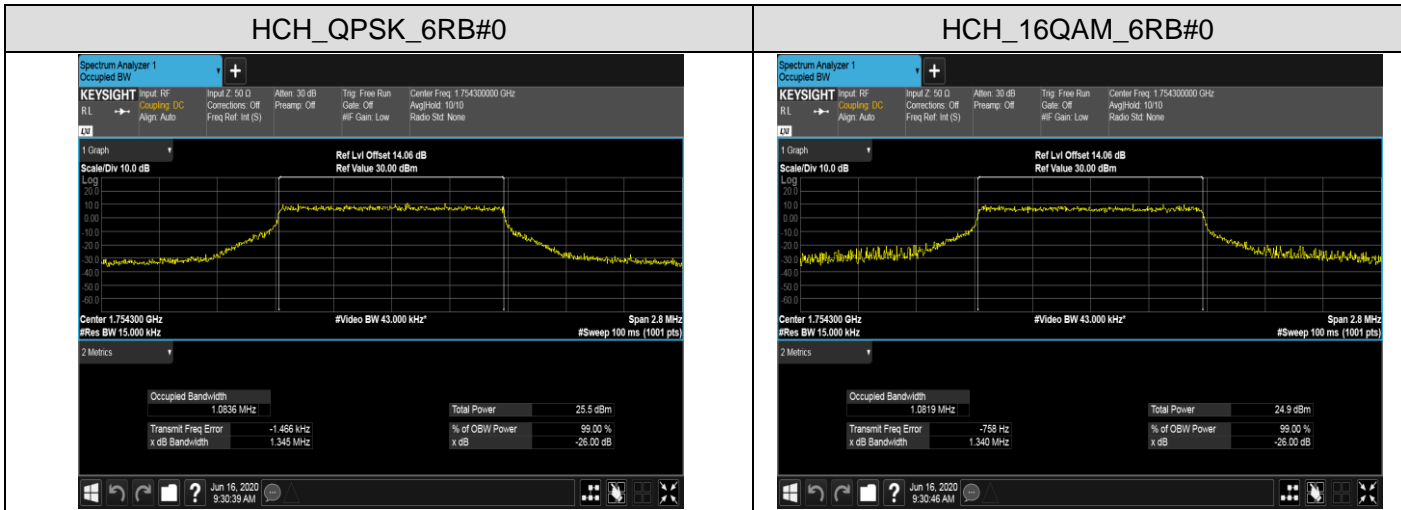

LTE Band 4
 Channel Bandwidth: 1.4 MHz

Channel Bandwidth: 3 MHz

LCH_QPSK_15RB#0

LCH_16QAM_15RB#0

MCH_QPSK_15RB#0

MCH_16QAM_15RB#0

HCH_QPSK_15RB#0

HCH_16QAM_15RB#0

Channel Bandwidth: 5 MHz

LCH_QPSK_25RB#0

LCH_16QAM_25RB#0

MCH_QPSK_25RB#0

MCH_16QAM_25RB#0

HCH_QPSK_25RB#0

HCH_16QAM_25RB#0

Channel Bandwidth: 10 MHz