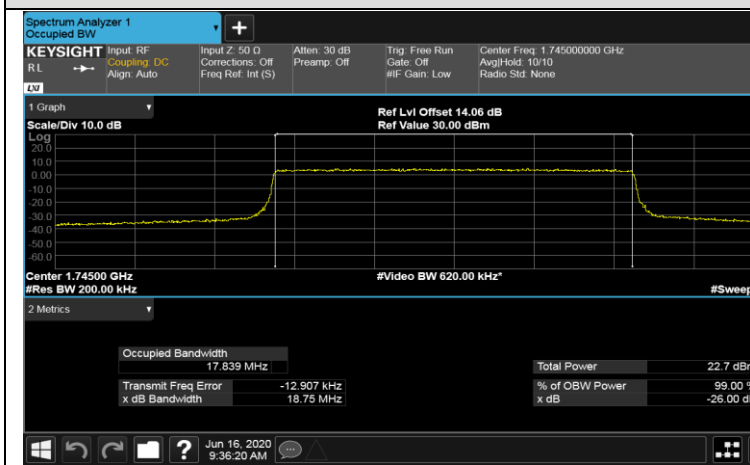

LCH_16QAM_75RB#0

MCH_QPSK_75RB#0

MCH_16QAM_75RB#0

HCH_QPSK_75RB#0

HCH_16QAM_75RB#0

Channel Bandwidth: 20 MHz

LCH_QPSK_100RB#0

LCH_16QAM_100RB#0

MCH_QPSK_100RB#0

MCH_16QAM_100RB#0

HCH_QPSK_100RB#0

HCH_16QAM_100RB#0

LTE Band 7
 Channel Bandwidth: 5 MHz

LCH_QPSK_25RB#0

LCH_16QAM_25RB#0

MCH_QPSK_25RB#0