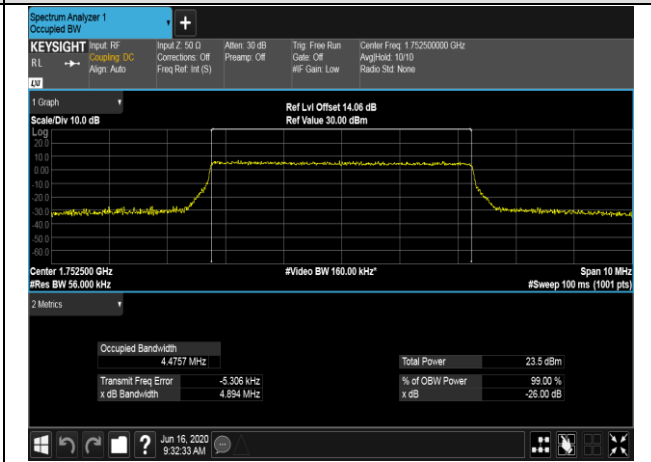

LTE Band 4
 Channel Bandwidth: 1.4 MHz

Channel Bandwidth: 3 MHz

LCH_QPSK_15RB#0

LCH_16QAM_15RB#0

MCH_QPSK_15RB#0

MCH_16QAM_15RB#0

HCH_QPSK_15RB#0

HCH_16QAM_15RB#0

Channel Bandwidth: 5 MHz

LCH_QPSK_25RB#0

LCH_16QAM_25RB#0

MCH_QPSK_25RB#0

MCH_16QAM_25RB#0

HCH_QPSK_25RB#0

HCH_16QAM_25RB#0

Channel Bandwidth: 10 MHz