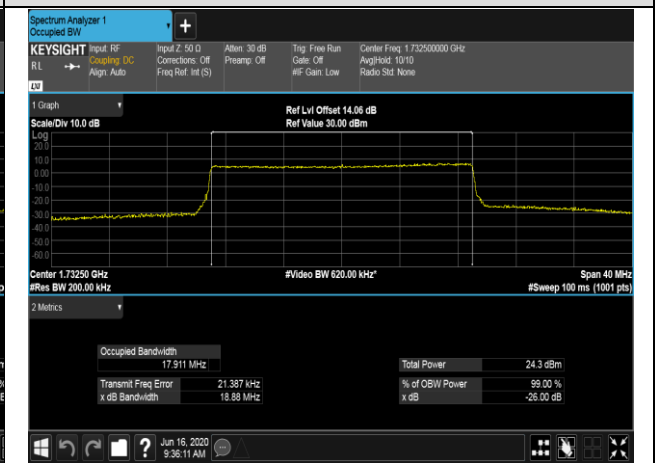

LCH_16QAM_75RB#0

MCH_QPSK_75RB#0

MCH_16QAM_75RB#0

HCH_QPSK_75RB#0

HCH_16QAM_75RB#0

Channel Bandwidth: 20 MHz

LCH_QPSK_100RB#0

LCH_16QAM_100RB#0

MCH_QPSK_100RB#0

MCH_16QAM_100RB#0

HCH_QPSK_100RB#0

HCH_16QAM_100RB#0

LTE Band 7
 Channel Bandwidth: 5 MHz

LCH_QPSK_25RB#0

LCH_16QAM_25RB#0

MCH_QPSK_25RB#0