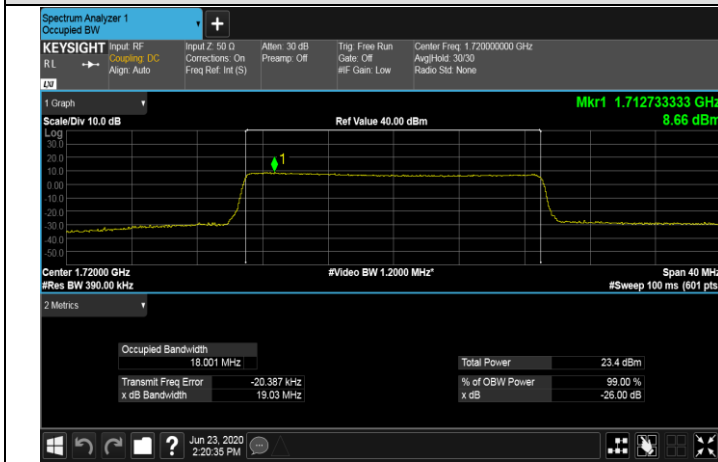

LCH_16QAM_75RB#0

MCH_QPSK_75RB#0

MCH_16QAM_75RB#0

HCH_QPSK_75RB#0

HCH_16QAM_75RB#0

Channel Bandwidth: 20 MHz

LCH_QPSK_100RB#0

LCH_16QAM_100RB#0

MCH_QPSK_100RB#0

MCH_16QAM_100RB#0

HCH_QPSK_100RB#0

HCH_16QAM_100RB#0

LTE Band 7
 Channel Bandwidth: 5 MHz

LCH_QPSK_25RB#0

LCH_16QAM_25RB#0

MCH_QPSK_25RB#0