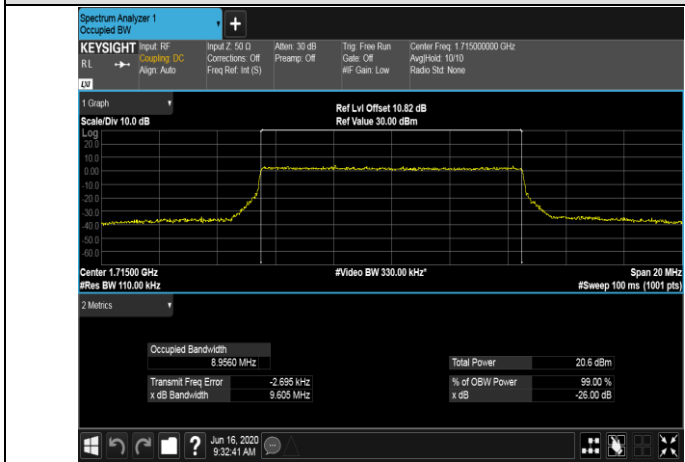

LTE Band 4
 Channel Bandwidth: 1.4 MHz

Channel Bandwidth: 3 MHz

LCH_QPSK_15RB#0

LCH_16QAM_15RB#0

MCH_QPSK_15RB#0

MCH_16QAM_15RB#0

HCH_QPSK_15RB#0

HCH_16QAM_15RB#0

Channel Bandwidth: 5 MHz

LCH_QPSK_25RB#0

LCH_16QAM_25RB#0

MCH_QPSK_25RB#0

MCH_16QAM_25RB#0

HCH_QPSK_25RB#0

HCH_16QAM_25RB#0

Channel Bandwidth: 10 MHz

LCH_QPSK_50RB#0

LCH_16QAM_50RB#0

MCH_QPSK_50RB#0

MCH_16QAM_50RB#0

HCH_QPSK_50RB#0

HCH_16QAM_50RB#0

Channel Bandwidth: 15 MHz

LCH_QPSK_75RB#0