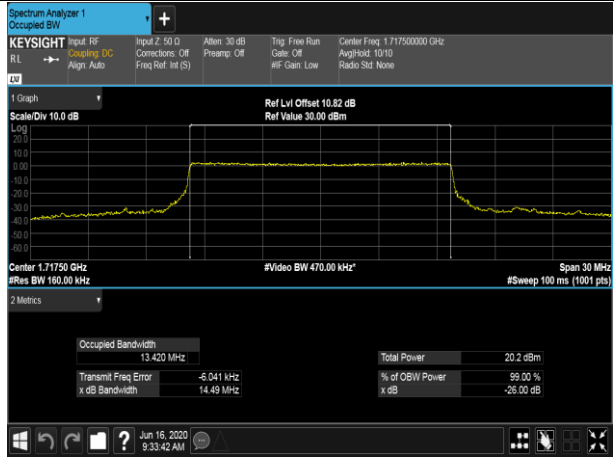

LCH_16QAM_75RB#0