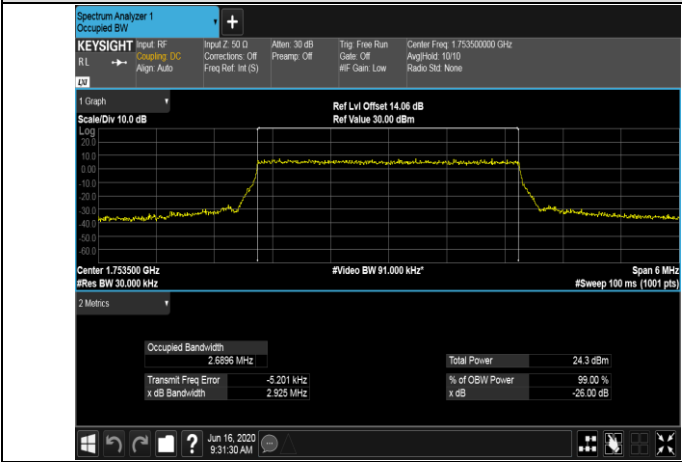

LTE Band 4
 Channel Bandwidth: 1.4 MHz

Channel Bandwidth: 3 MHz

LCH_QPSK_15RB#0

LCH_16QAM_15RB#0

MCH_QPSK_15RB#0

MCH_16QAM_15RB#0

HCH_QPSK_15RB#0

HCH_16QAM_15RB#0

Channel Bandwidth: 5 MHz

LCH_QPSK_25RB#0

LCH_16QAM_25RB#0

MCH_QPSK_25RB#0

MCH_16QAM_25RB#0

HCH_QPSK_25RB#0

HCH_16QAM_25RB#0

Channel Bandwidth: 10 MHz