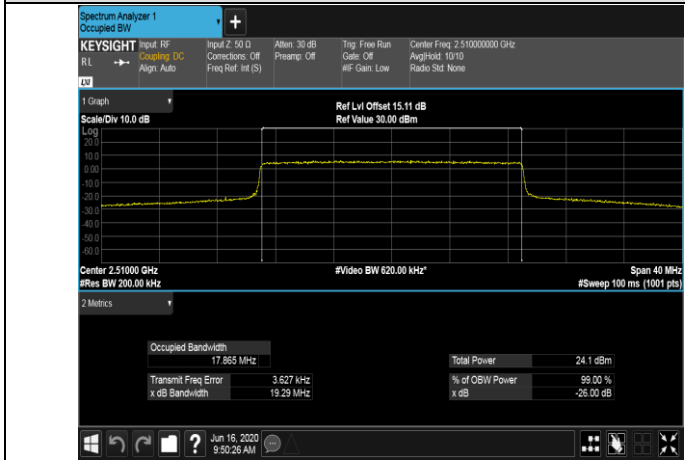

HCH_QPSK_50RB#0

HCH_16QAM_50RB#0

Channel Bandwidth: 15 MHz

Channel Bandwidth: 20 MHz

LCH_QPSK_100RB#0

LCH_16QAM_100RB#0

MCH_QPSK_100RB#0

MCH_16QAM_100RB#0

HCH_QPSK_100RB#0

HCH_16QAM_100RB#0

LTE Band 12
 Channel Bandwidth: 1.4 MHz