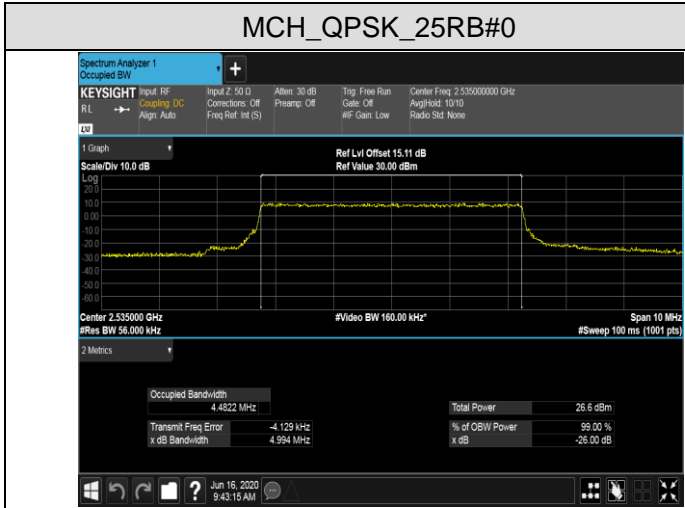

MCH_QPSK_100RB#0

MCH_16QAM_100RB#0

HCH_QPSK_100RB#0

HCH_16QAM_100RB#0

LTE Band 7
 Channel Bandwidth: 5 MHz

LCH_QPSK_25RB#0

LCH_16QAM_25RB#0

MCH_QPSK_25RB#0