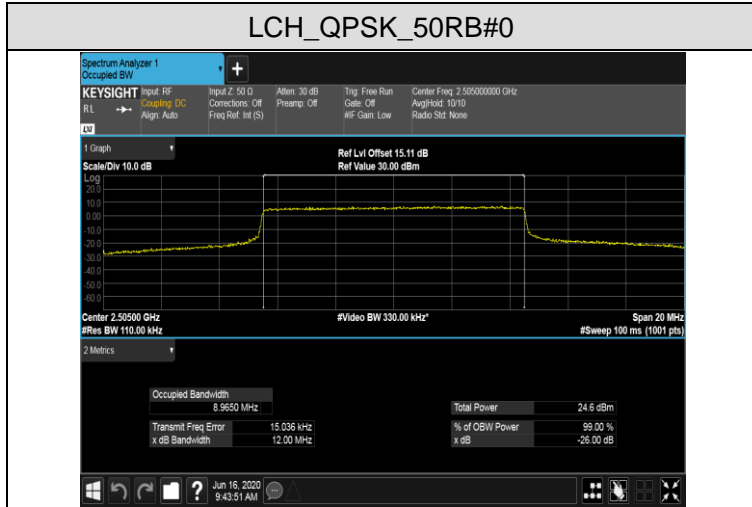

MCH_QPSK_100RB#0

MCH_16QAM_100RB#0

HCH_QPSK_100RB#0

HCH_16QAM_100RB#0

LTE Band 7
 Channel Bandwidth: 5 MHz

LCH_QPSK_25RB#0

LCH_16QAM_25RB#0

MCH_QPSK_25RB#0

MCH_16QAM_25RB#0

HCH_QPSK_25RB#0

HCH_16QAM_25RB#0

Channel Bandwidth: 10 MHz

LCH_QPSK_50RB#0

LCH_16QAM_50RB#0

MCH_QPSK_50RB#0

MCH_16QAM_50RB#0