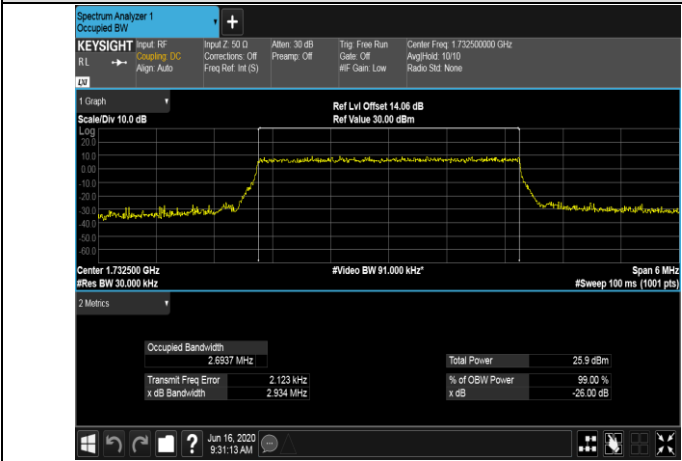

LTE Band 4
 Channel Bandwidth: 1.4 MHz

Channel Bandwidth: 3 MHz

LCH_QPSK_15RB#0

LCH_16QAM_15RB#0

MCH_QPSK_15RB#0

MCH_16QAM_15RB#0

HCH_QPSK_15RB#0

HCH_16QAM_15RB#0

Channel Bandwidth: 5 MHz

LCH_QPSK_25RB#0

LCH_16QAM_25RB#0

MCH_QPSK_25RB#0

MCH_16QAM_25RB#0

HCH_QPSK_25RB#0

HCH_16QAM_25RB#0

Channel Bandwidth: 10 MHz