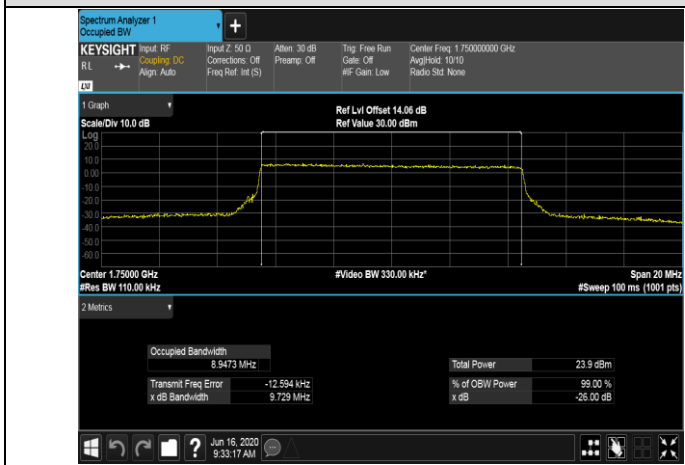

LCH_QPSK_50RB#0

LCH_16QAM_50RB#0

MCH_QPSK_50RB#0

MCH_16QAM_50RB#0

HCH_QPSK_50RB#0

HCH_16QAM_50RB#0

Channel Bandwidth: 15 MHz

LCH_QPSK_75RB#0

LCH_16QAM_75RB#0

MCH_QPSK_75RB#0

MCH_16QAM_75RB#0

HCH_QPSK_75RB#0

HCH_16QAM_75RB#0

Channel Bandwidth: 20 MHz

LCH_QPSK_100RB#0

LCH_16QAM_100RB#0