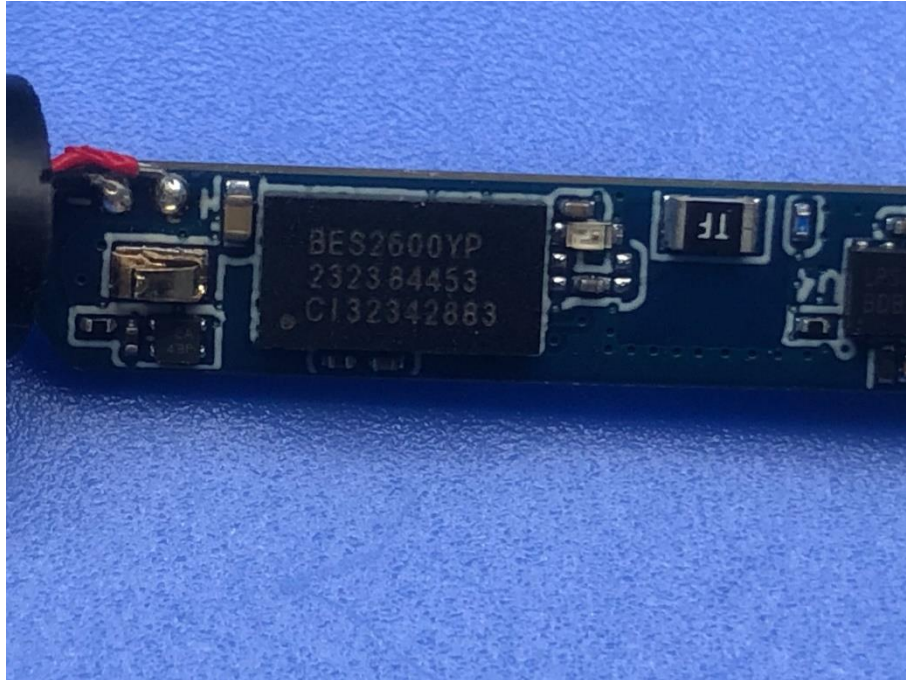

**Appendix - Internal Photographs of EUT Constructional Details**  
**FCC ID: 2AWCQ-AB02-2350-IK2**  
**Model: Ikko ActiveBuds**

**Photo 1**

**Photo 2**

Photo 3

Photo 4

Photo 5

Photo 6

Photo 7