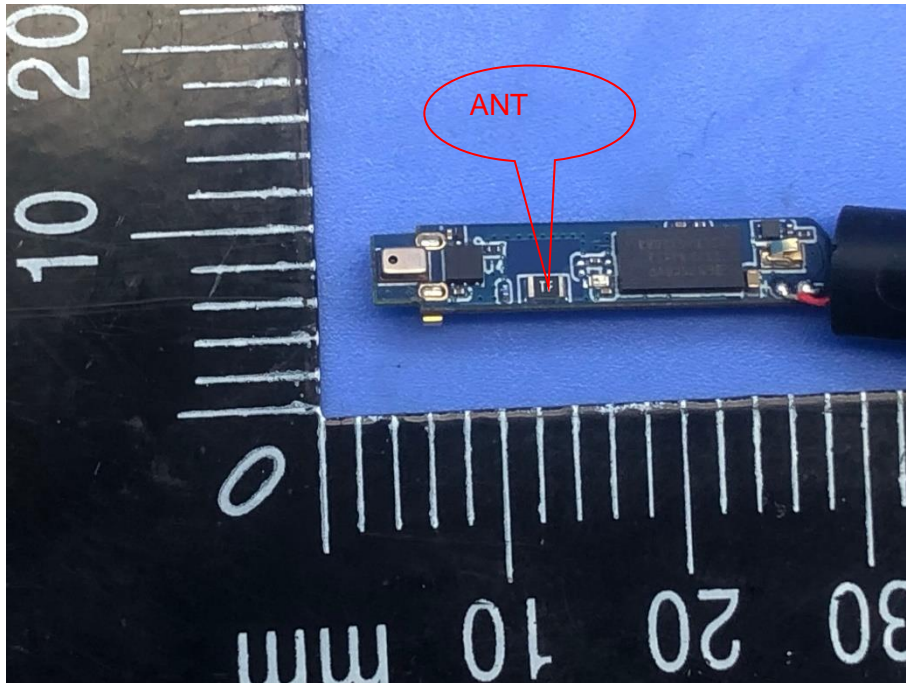

**Appendix - Internal Photographs of EUT Constructional Details**  
**FCC ID: 2AWCQ-AB02-2350-IK2**  
**Model: Ikko ActiveBuds**

**Photo 1**

**Photo 2**

Photo 3

Photo 4

Photo 5

Photo 6

Photo 7

Photo 8

Photo 9

Photo 10

Photo 11

Photo 12