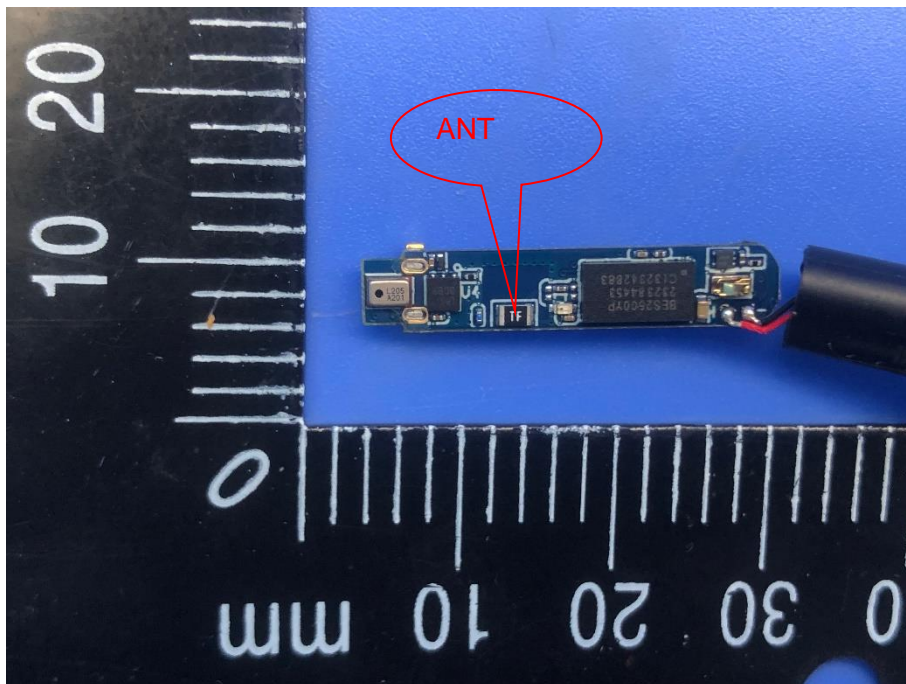

**Appendix - Internal Photographs of EUT Constructional Details**  
**FCC ID: 2AWCQ-AB02-2350-IK2**  
**Model: Ikko ActiveBuds**

**Photo 1**

**Photo 2**

Photo 3

Photo 4

Photo 5

Photo 6

Photo 7