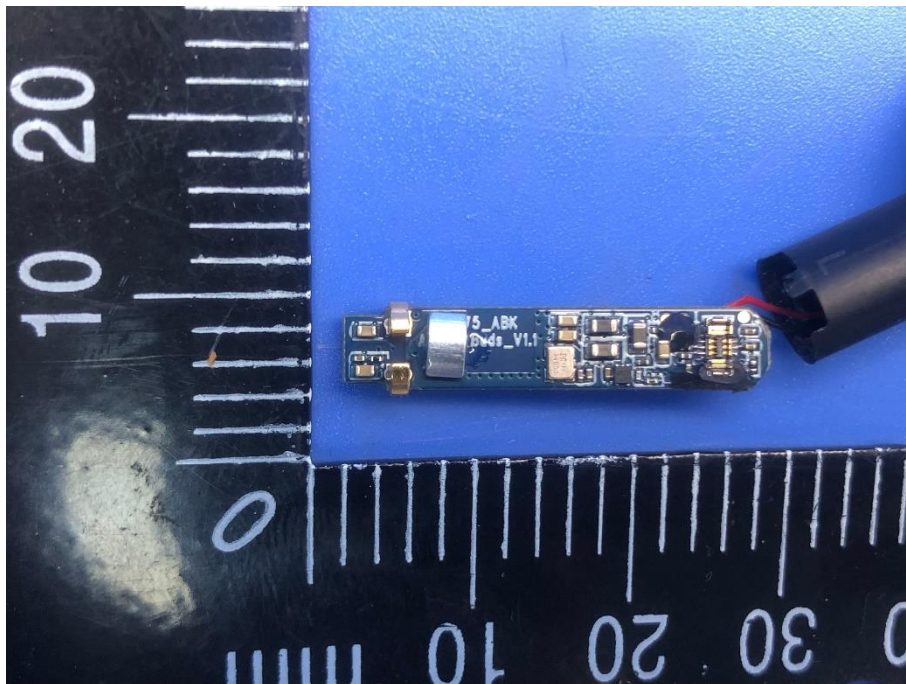

**Appendix - Internal Photographs of EUT Constructional Details**  
**FCC ID: 2AWCQ-AB02-2350-IK2**  
**Model: Ikko ActiveBuds**

**Photo 1**

**Photo 2**

Photo 3

Photo 4

Photo 5

Photo 6

Photo 7