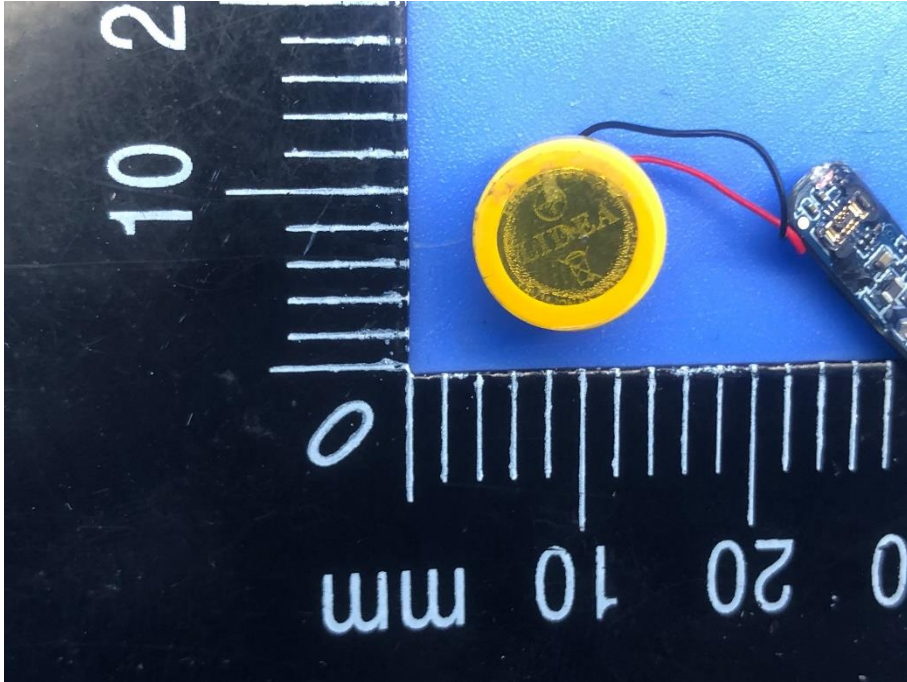

**Appendix - Internal Photographs of EUT Constructional Details**  
**FCC ID: 2AWCQ-AB02-2350-IK2**  
**Model: Ikko ActiveBuds**

**Photo 1**

**Photo 2**

Photo 3

Photo 4

Photo 5

Photo 6

Photo 7

Photo 8

Photo 9

Photo 10

Photo 11

Photo 12