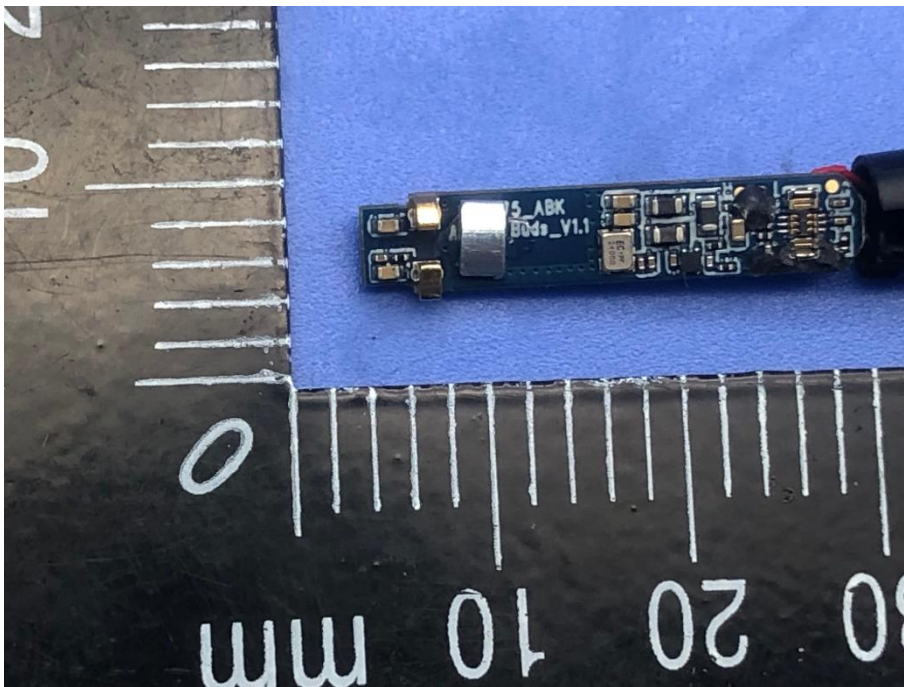

**Appendix - Internal Photographs of EUT Constructional Details**  
**FCC ID: 2AWCQ-AB02-2350-IK2**  
**Model: Ikko ActiveBuds**

**Photo 1**

**Photo 2**

Photo 3

Photo 4

Photo 5

Photo 6

Photo 7

Photo 8

Photo 9

Photo 10

Photo 11

Photo 12