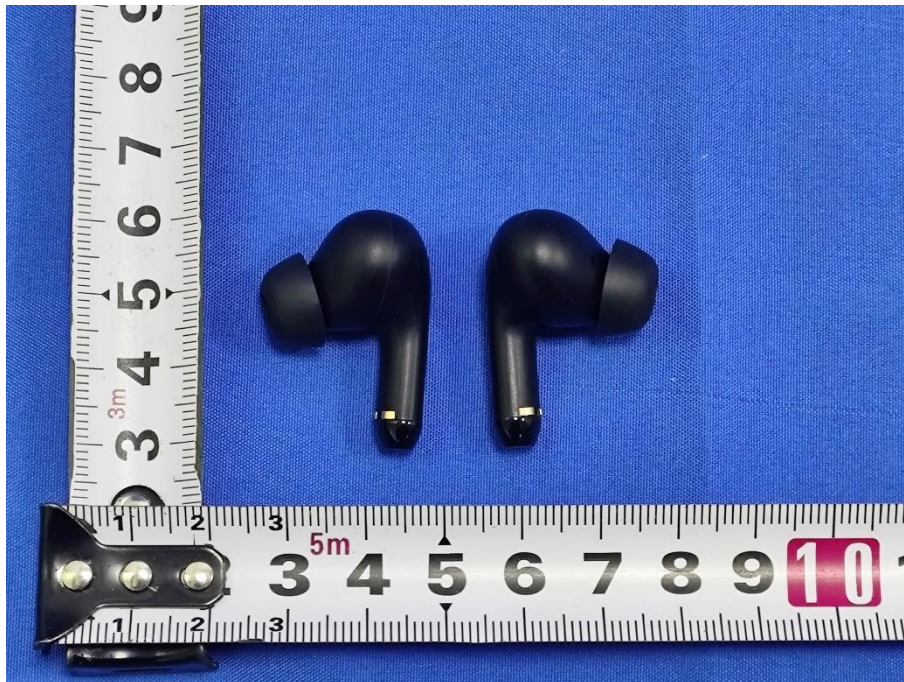

**Appendix - External Photographs of EUT Constructional Details**  
**FCC ID: 2AWCQ-AB02-2350-IK2**  
**Model: Ikko ActiveBuds**

**Photo 1**

**Photo 2**

Photo 3

Photo 4

Photo 5

Photo 6