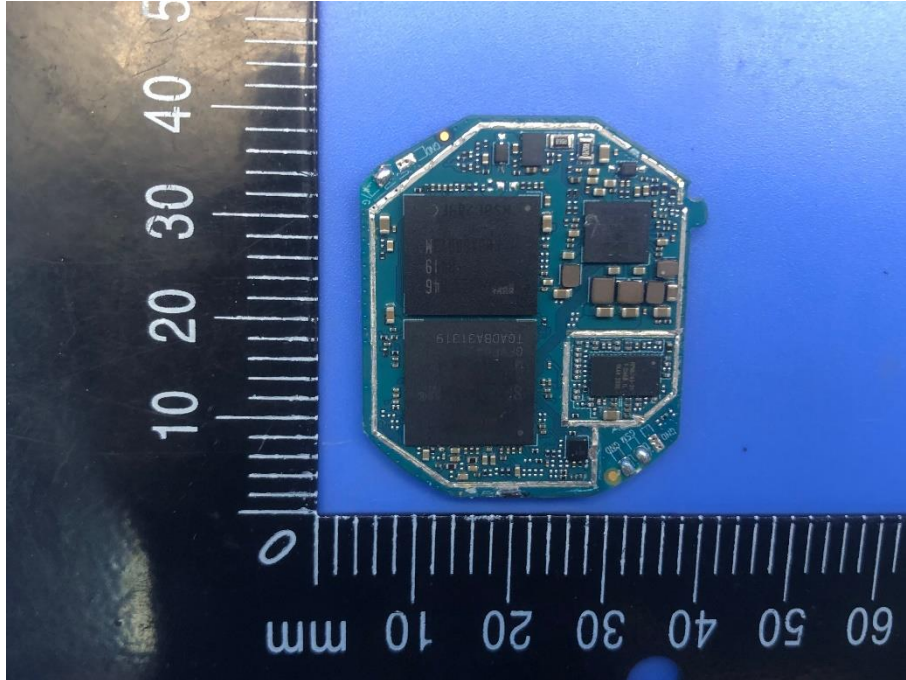

Appendix - Internal Photographs of EUT Constructional Details
FCC ID: 2AWCQ-AB02-2350-IK1
Model: AB-02

Photo 1

Photo 2

Photo 3

Photo 4

Photo 5

Photo 6

Photo 7

Photo 8

Photo 9

Photo 10

Photo 11

Photo 12

Photo 15

Photo 16