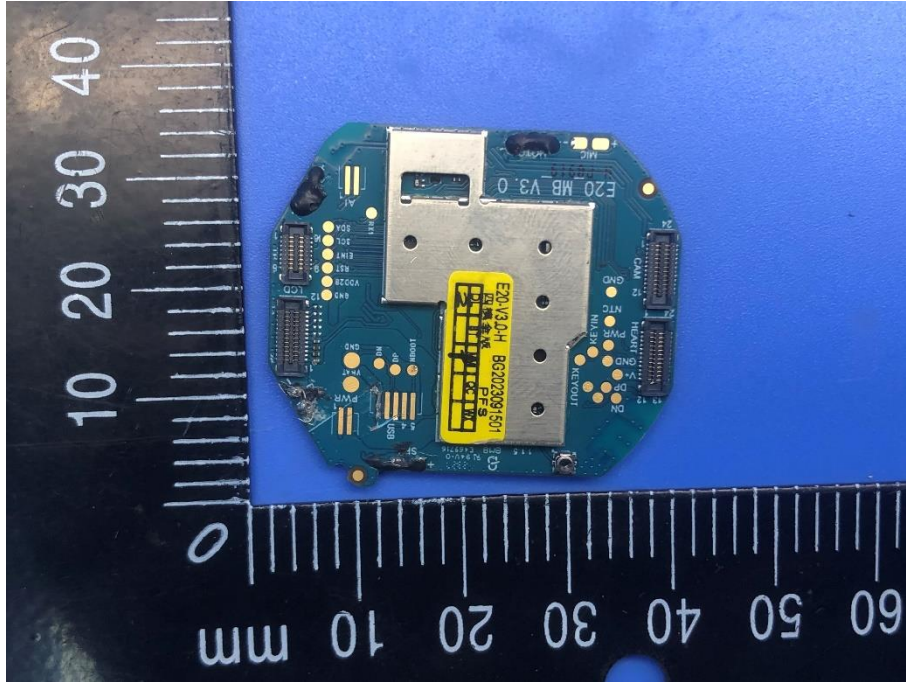

Appendix - Internal Photographs of EUT Constructional Details
FCC ID: 2AWCQ-AB02-2350-IK1
Model: AB-02

Photo 1

Photo 2

Photo 3

Photo 4

Photo 5

Photo 6

Photo 7

Photo 8

Photo 9

Photo 10

Photo 11

Photo 12

Photo 15

Photo 16