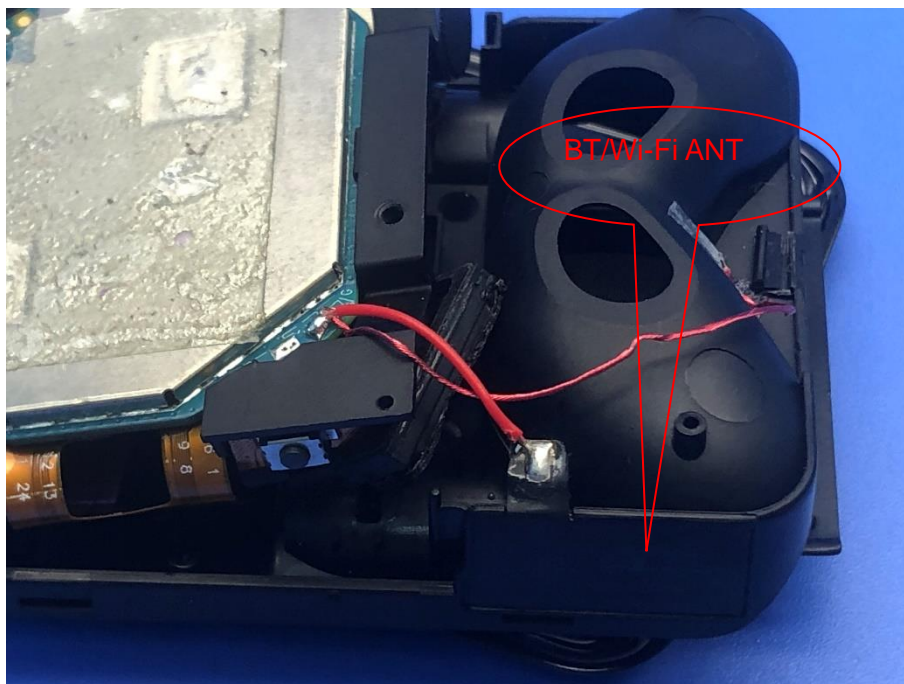

Appendix - Internal Photographs of EUT Constructional Details
FCC ID: 2AWCQ-AB02-2350-IK1
Model: AB-02

Photo 1

Photo 2

Photo 3

Photo 4

Photo 5

Photo 6

Photo 7