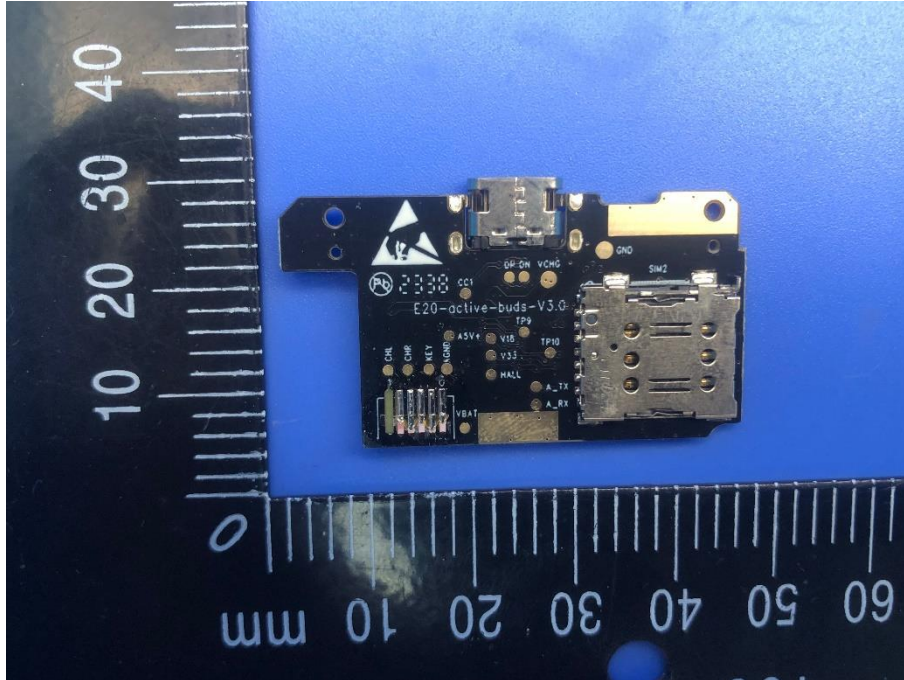

Appendix - Internal Photographs of EUT Constructional Details
FCC ID: 2AWCQ-AB02-2350-IK1
Model: AB-02

Photo 1

Photo 2

Photo 3

Photo 4

Photo 5

Photo 6

Photo 7

Photo 8

Photo 9

Photo 10

Photo 11

Photo 12

Photo 15

Photo 16