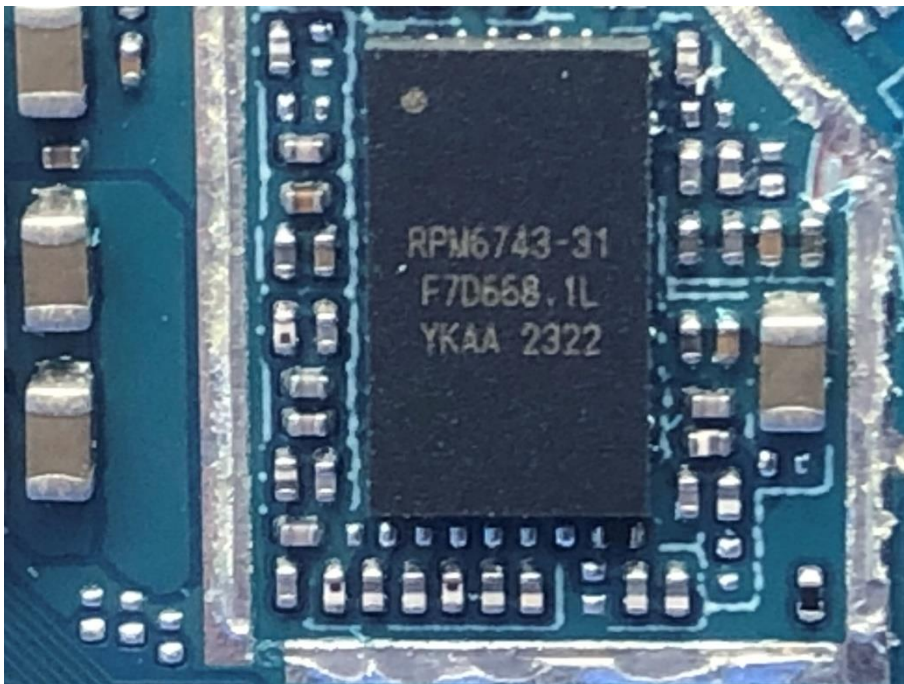

Appendix - Internal Photographs of EUT Constructional Details
FCC ID: 2AWCQ-AB02-2350-IK1
Model: AB-02

Photo 1

Photo 2

Photo 3

Photo 4

Photo 5

Photo 6

Photo 7

Photo 8

Photo 9

Photo 10

Photo 11

Photo 12

Photo 15

Photo 16