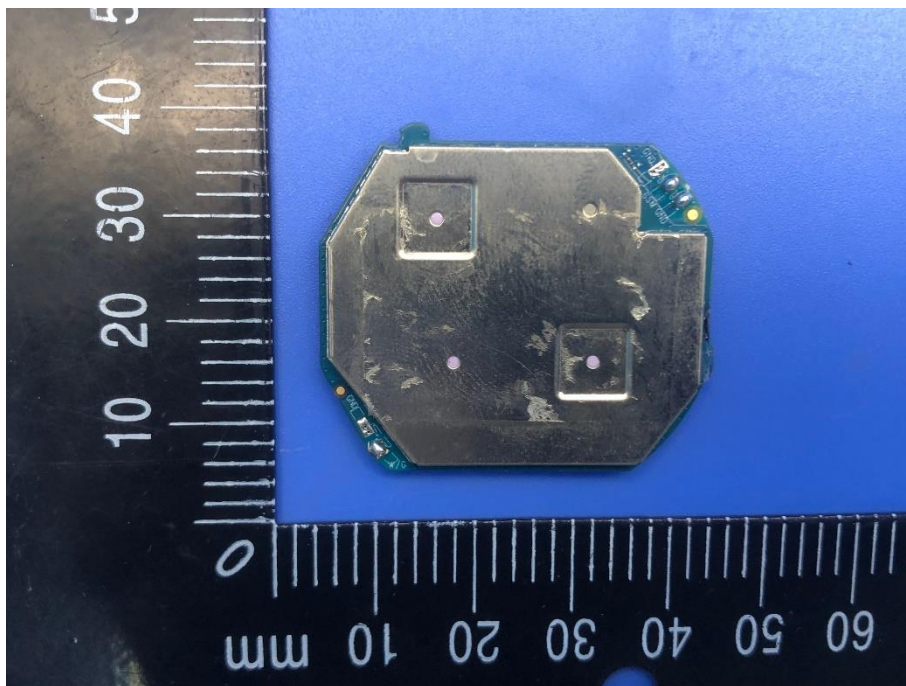

Appendix - Internal Photographs of EUT Constructional Details
FCC ID: 2AWCQ-AB02-2350-IK1
Model: AB-02

Photo 1

Photo 2

Photo 3

Photo 4

Photo 5

Photo 6

Photo 7

Photo 8

Photo 9

Photo 10

Photo 11

Photo 12

Photo 15

Photo 16