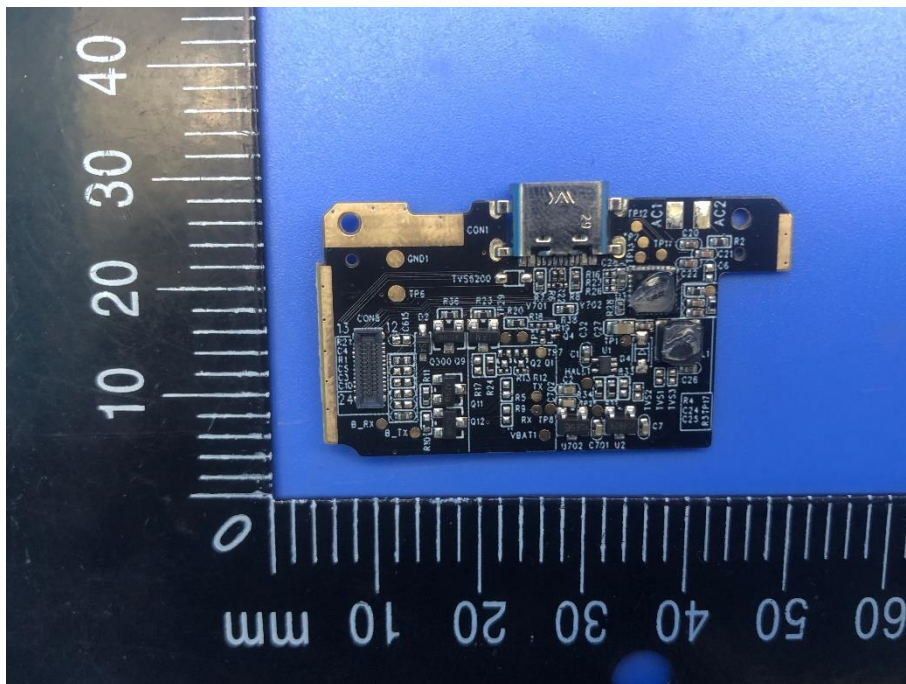

Appendix - Internal Photographs of EUT Constructional Details
FCC ID: 2AWCQ-AB02-2350-IK1
Model: AB-02

Photo 1

Photo 2

Photo 3

Photo 4

Photo 5

Photo 6

Photo 7