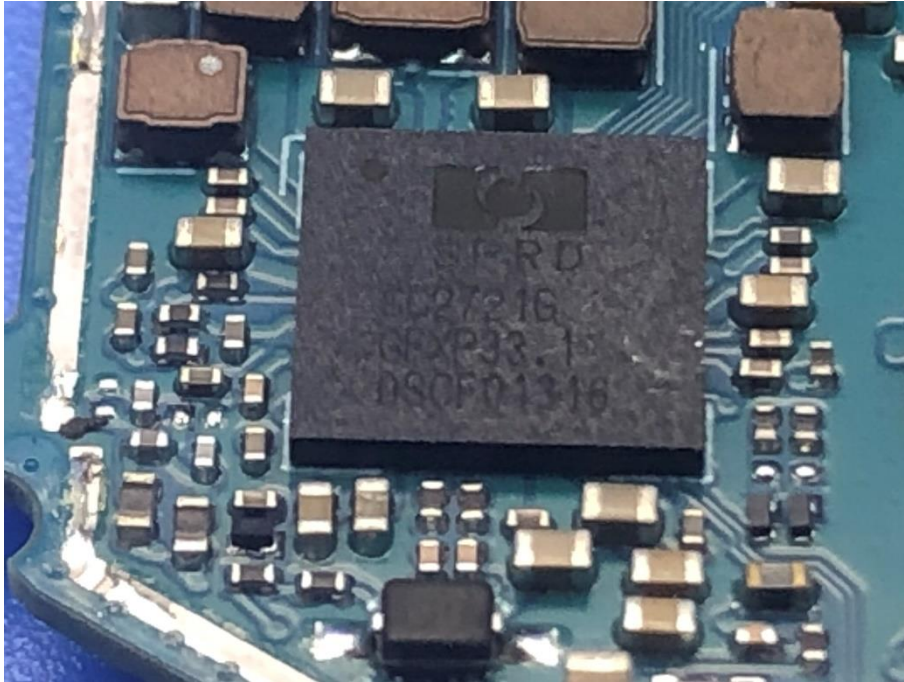

Appendix - Internal Photographs of EUT Constructional Details
FCC ID: 2AWCQ-AB02-2350-IK1
Model: AB-02

Photo 1

Photo 2

Photo 3

Photo 4

Photo 5

Photo 6

Photo 7

Photo 8

Photo 9

Photo 10

Photo 11

Photo 12

Photo 15

Photo 16