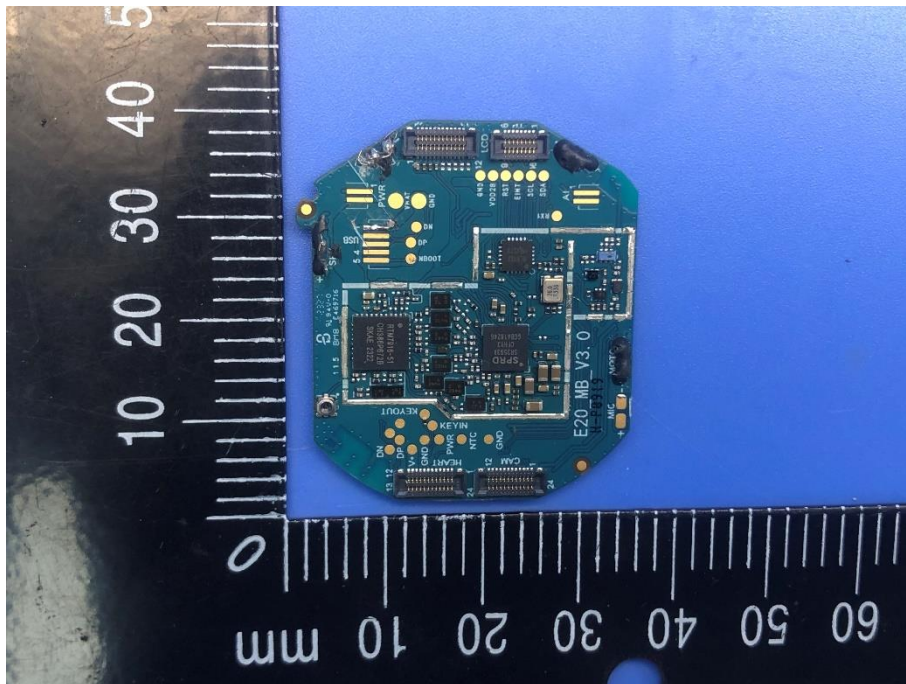

Appendix - Internal Photographs of EUT Constructional Details
FCC ID: 2AWCQ-AB02-2350-IK1
Model: AB-02

Photo 1

Photo 2

Photo 3

Photo 4

Photo 5

Photo 6

Photo 7

Photo 8

Photo 9

Photo 10

Photo 11

Photo 12

Photo 15

Photo 16