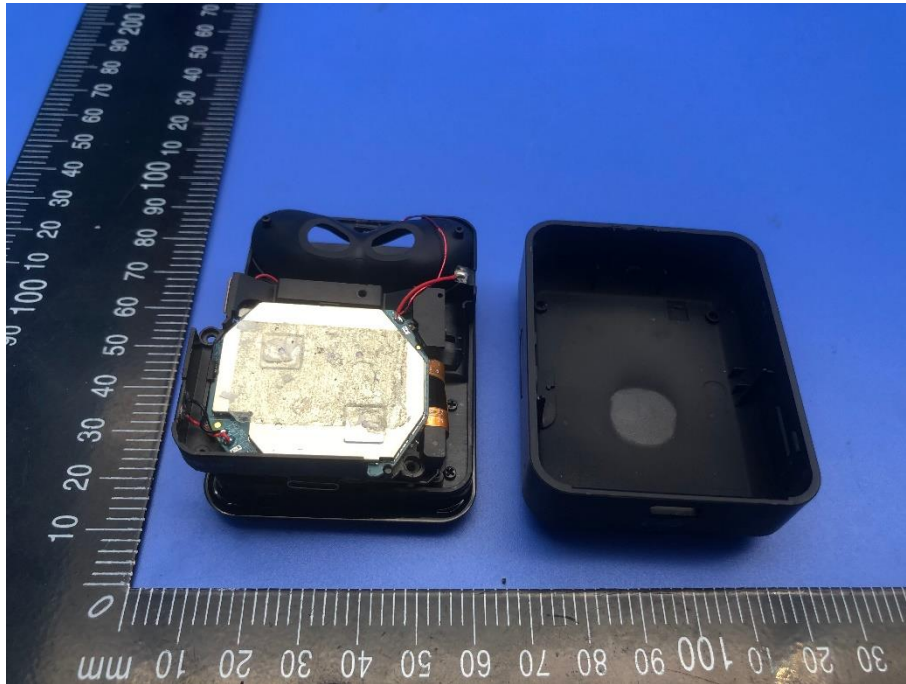

Appendix - Internal Photographs of EUT Constructional Details
FCC ID: 2AWCQ-AB02-2350-IK1
Model: AB-02

Photo 1

Photo 2

Photo 3

Photo 4

Photo 5

Photo 6

Photo 7