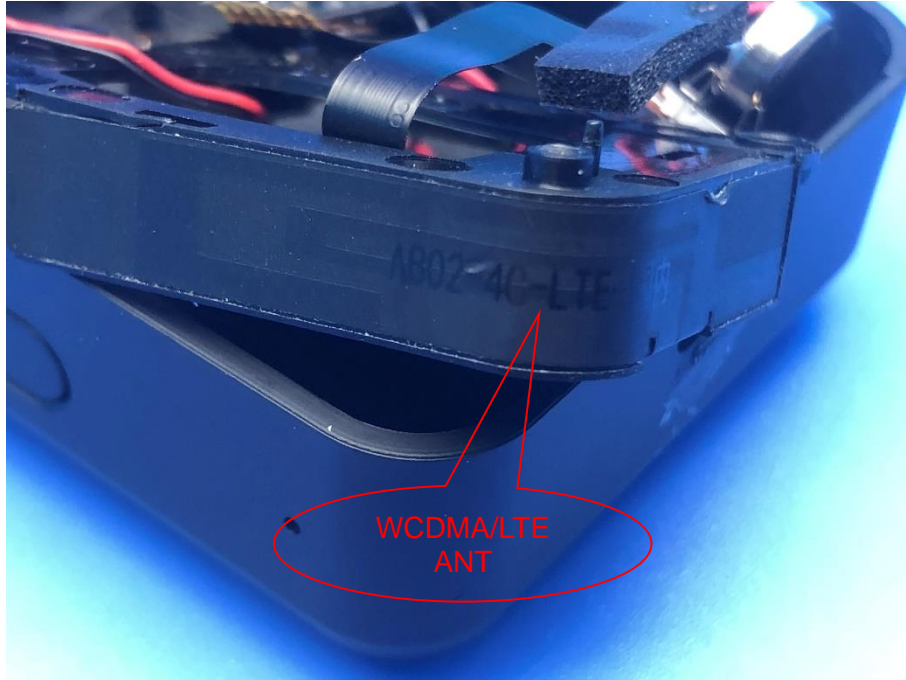

Appendix - Internal Photographs of EUT Constructional Details
FCC ID: 2AWCQ-AB02-2350-IK1
Model: AB-02

Photo 1

Photo 2

Photo 3

Photo 4

Photo 5

Photo 6

Photo 7