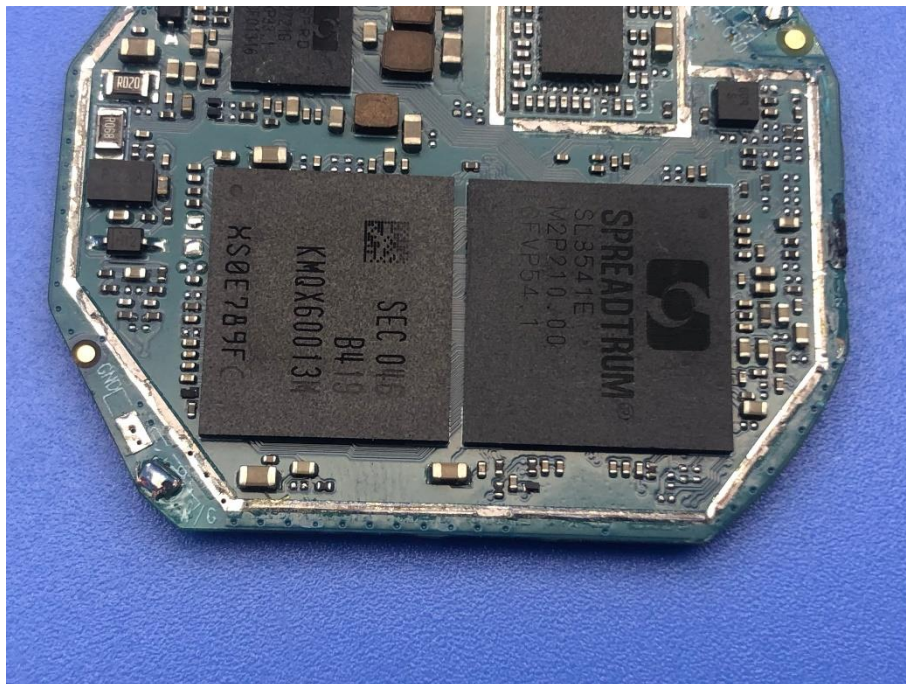

Appendix - Internal Photographs of EUT Constructional Details
FCC ID: 2AWCQ-AB02-2350-IK1
Model: AB-02

Photo 1

Photo 2

Photo 3

Photo 4

Photo 5

Photo 6

Photo 7

Photo 8

Photo 9

Photo 10

Photo 11

Photo 12

Photo 15

Photo 16