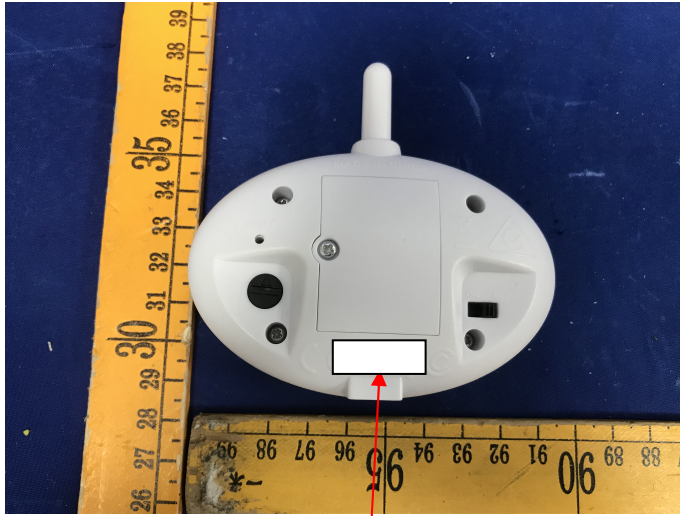

# FCC ID: 2AWCO-EY06338

Clever Cats  
Model:EY06338  
FCC ID: 2AWCO-EY06338