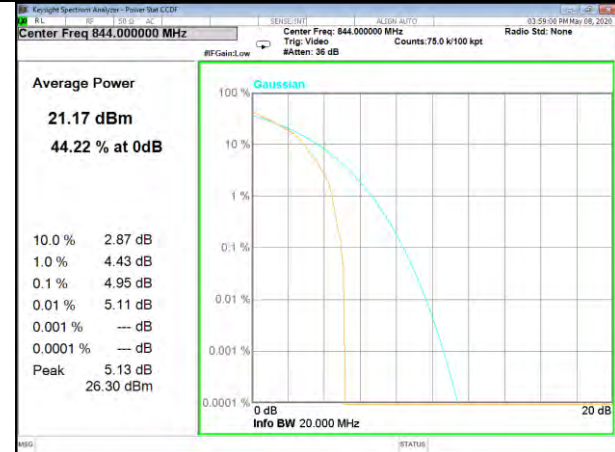

LTE BAND-5

LTE BAND-5

B5\_1\_Q16\_Middle\_

B5\_50\_Q16\_Middle\_

B5\_1\_QPSK\_High\_

B5\_50\_QPSK\_High\_

B5\_1\_Q16\_High\_

B5\_50\_Q16\_High\_