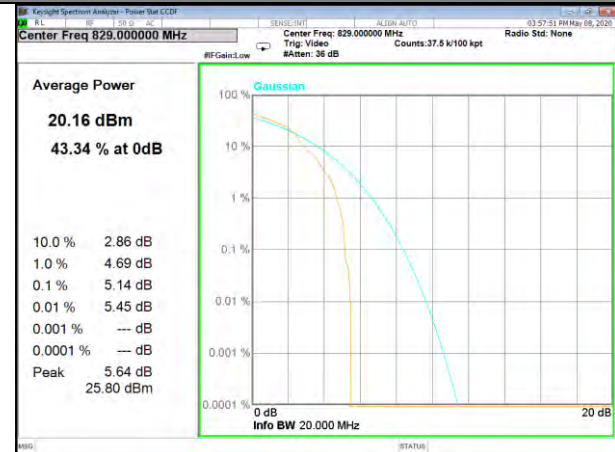

LTE BAND-5

LTE BAND-5

B5\_1\_QPSK\_Lower\_

B5\_50\_QPSK\_Lower\_

B5\_1\_Q16\_Lower\_

B5\_50\_Q16\_Lower\_

B5\_1\_QPSK\_Middle\_

B5\_50\_QPSK\_Middle\_