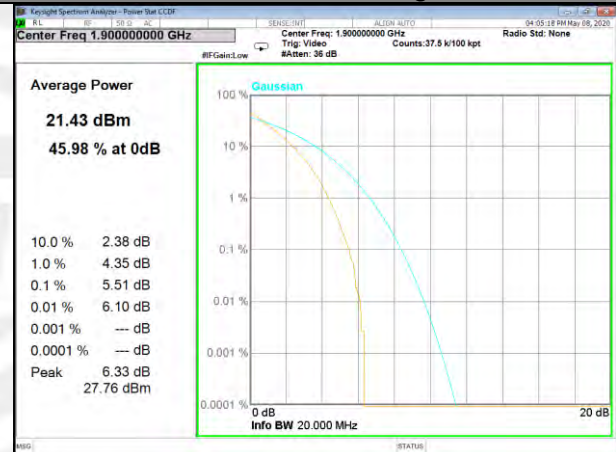

LTE BAND-2

LTE BAND-2

B2\_1\_Q16\_Middle\_

B2\_100\_Q16\_Middle\_

B2\_1\_QPSK\_High\_

B2\_100\_QPSK\_High\_

B2\_1\_Q16\_High\_

B2\_100\_Q16\_High\_