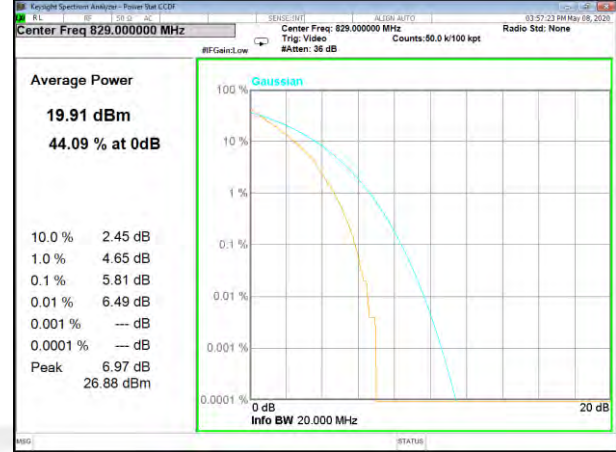

B5_50_QPSK_Lower_