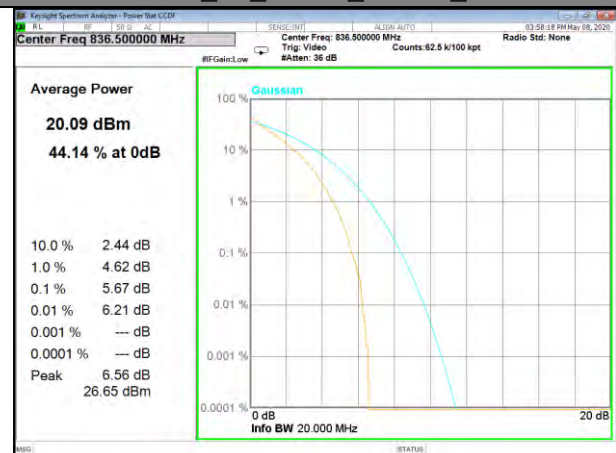

LTE BAND-5

LTE BAND-5

B5\_1\_QPSK\_Lower\_

B5\_50\_QPSK\_Lower\_

B5\_1\_Q16\_Lower\_

B5\_50\_Q16\_Lower\_

B5\_1\_QPSK\_Middle\_

B5\_50\_QPSK\_Middle\_