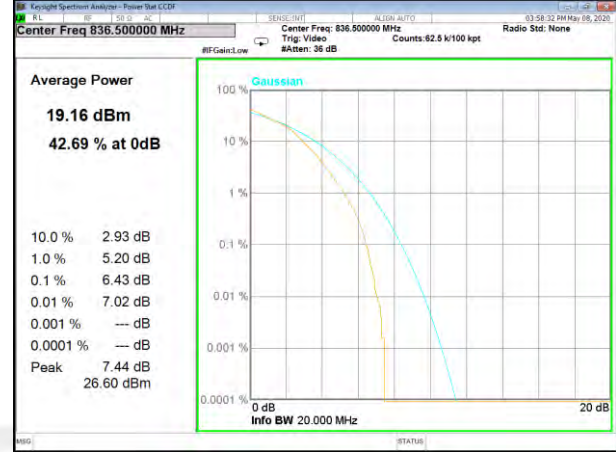

B5_50_Q16_Middle_