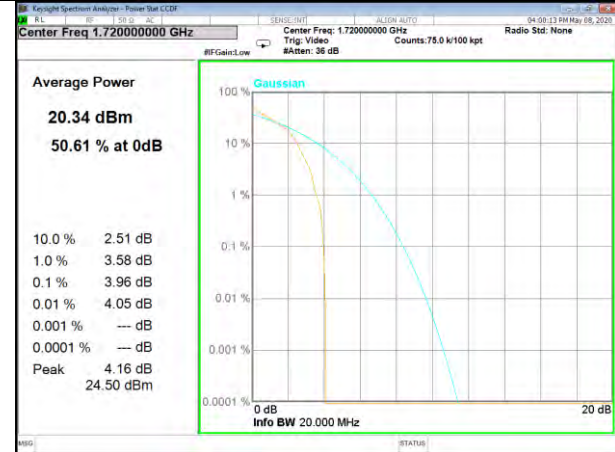

LTE BAND-4

LTE BAND-4

B4_1_QPSK_Lower_