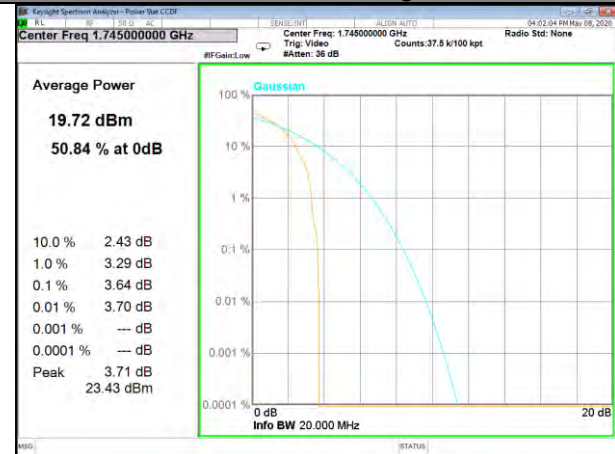

LTE BAND-4

LTE BAND-4

B4\_1\_Q16\_Middle\_

B4\_100\_Q16\_Middle\_

B4\_1\_QPSK\_High\_

B4\_100\_QPSK\_High\_

B4\_1\_Q16\_High\_

B4\_100\_Q16\_High\_