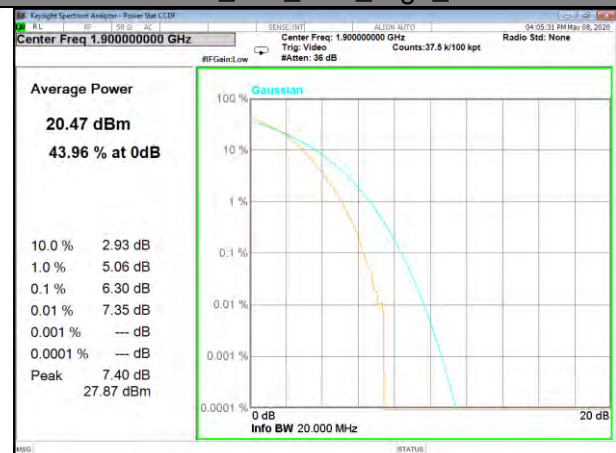

LTE BAND-2

LTE BAND-2

B2\_1\_Q16\_Middle\_

B2\_100\_Q16\_Middle\_

B2\_1\_QPSK\_High\_

B2\_100\_QPSK\_High\_

B2\_1\_Q16\_High\_

B2\_100\_Q16\_High\_