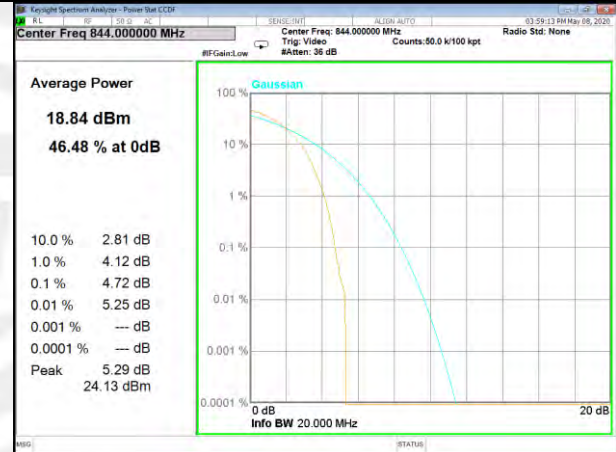

LTE BAND-5

LTE BAND-5

B5\_1\_Q16\_Middle\_

B5\_50\_Q16\_Middle\_

B5\_1\_QPSK\_High\_

B5\_50\_QPSK\_High\_

B5\_1\_Q16\_High\_

B5\_50\_Q16\_High\_