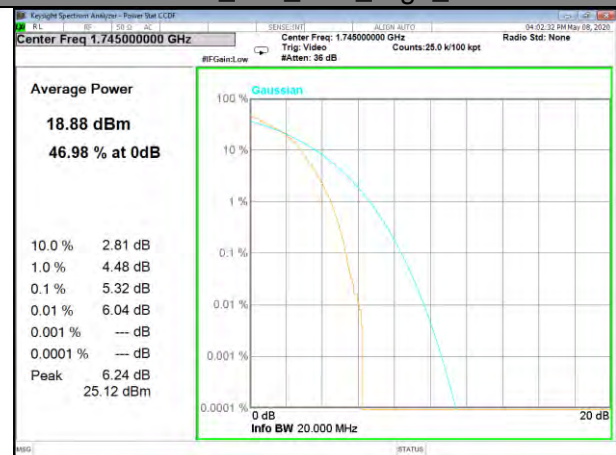

LTE BAND-4

LTE BAND-4

B4\_1\_Q16\_Middle\_

B4\_100\_Q16\_Middle\_

B4\_1\_QPSK\_High\_

B4\_100\_QPSK\_High\_

B4\_1\_Q16\_High\_

B4\_100\_Q16\_High\_