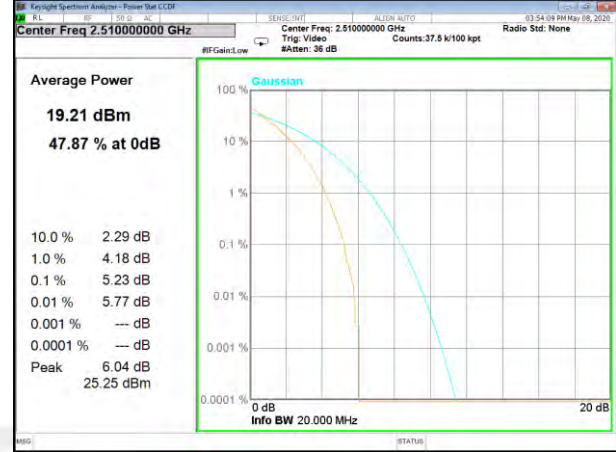

B7_100_QPSK_Lower_