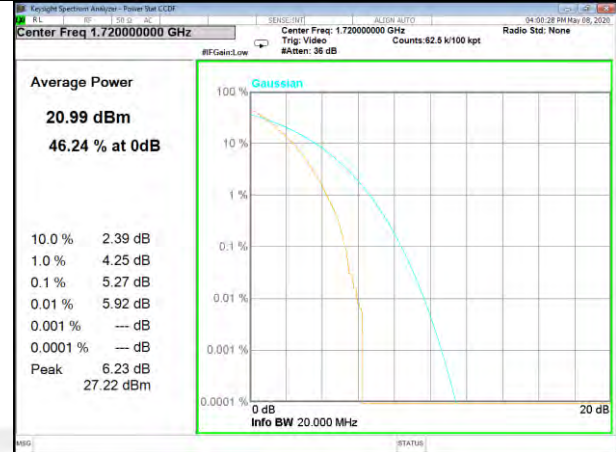

B4_100_QPSK_Lower_