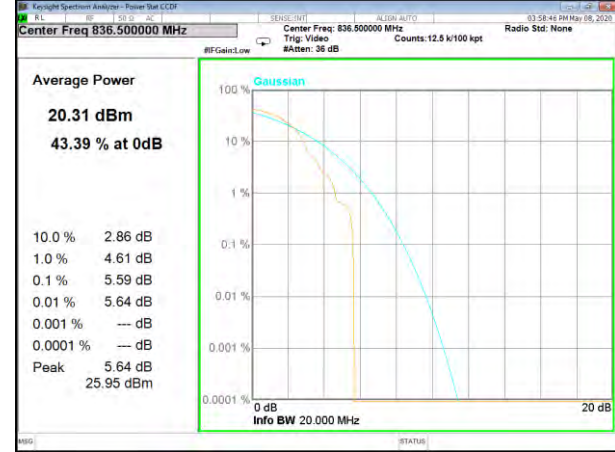

LTE BAND-5

LTE BAND-5

B5_1_Q16_Middle_