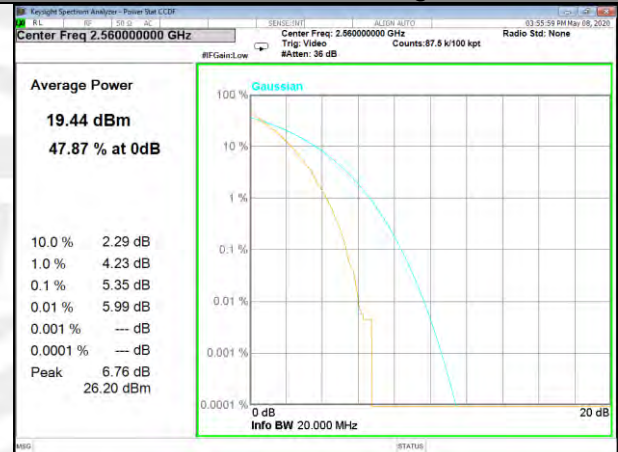

LTE BAND-7

LTE BAND-7

B7\_1\_Q16\_Middle\_

B7\_100\_Q16\_Middle\_

B7\_1\_QPSK\_High\_

B7\_100\_QPSK\_High\_

B7\_1\_Q16\_High\_

B7\_100\_Q16\_High\_