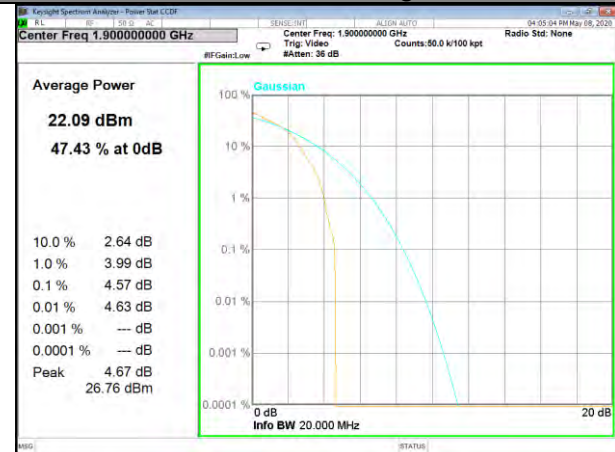

LTE BAND-2

LTE BAND-2

B2\_1\_Q16\_Middle\_

B2\_100\_Q16\_Middle\_

B2\_1\_QPSK\_High\_

B2\_100\_QPSK\_High\_

B2\_1\_Q16\_High\_

B2\_100\_Q16\_High\_