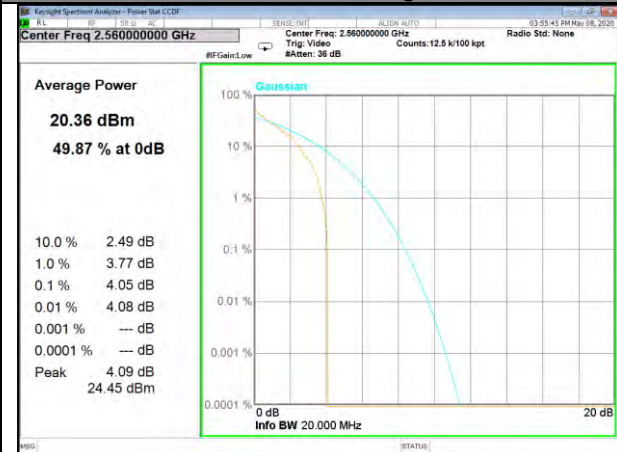

LTE BAND-7

LTE BAND-7

B7\_1\_Q16\_Middle\_

B7\_100\_Q16\_Middle\_

B7\_1\_QPSK\_High\_

B7\_100\_QPSK\_High\_

B7\_1\_Q16\_High\_

B7\_100\_Q16\_High\_