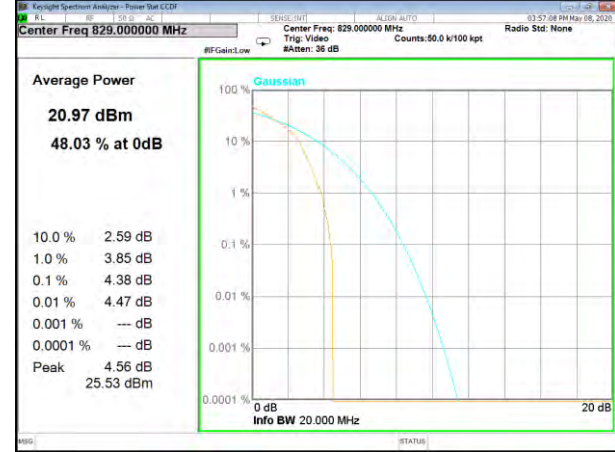

LTE BAND-5

LTE BAND-5

B5_1_QPSK_Lower_