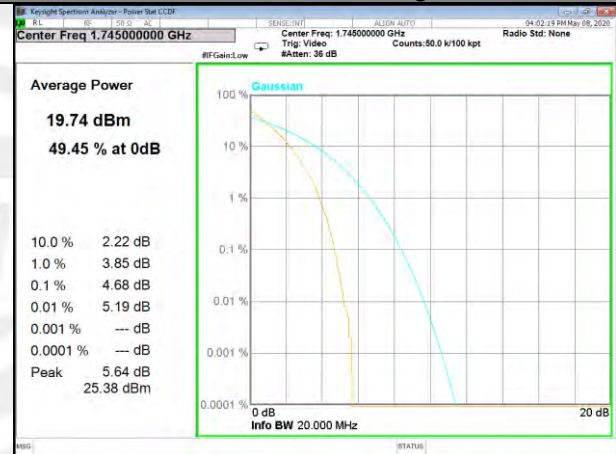

LTE BAND-4

LTE BAND-4

B4\_1\_Q16\_Middle\_

B4\_100\_Q16\_Middle\_

B4\_1\_QPSK\_High\_

B4\_100\_QPSK\_High\_

B4\_1\_Q16\_High\_

B4\_100\_Q16\_High\_