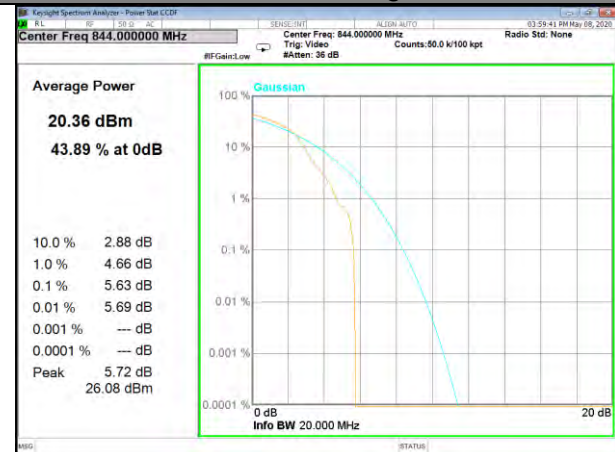

LTE BAND-5

LTE BAND-5

B5\_1\_Q16\_Middle\_

B5\_50\_Q16\_Middle\_

B5\_1\_QPSK\_High\_

B5\_50\_QPSK\_High\_

B5\_1\_Q16\_High\_

B5\_50\_Q16\_High\_