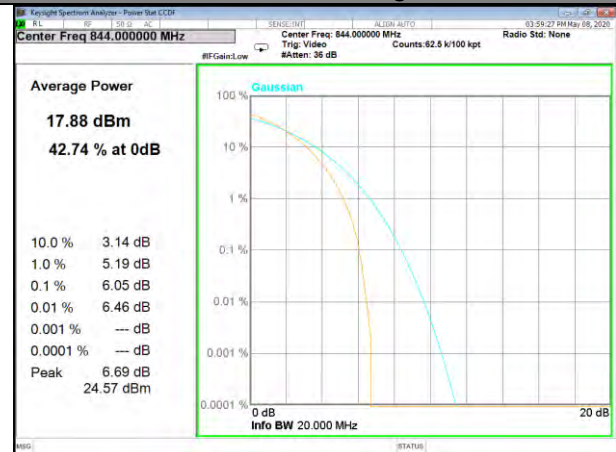

LTE BAND-5

LTE BAND-5

B5\_1\_Q16\_Middle\_

B5\_50\_Q16\_Middle\_

B5\_1\_QPSK\_High\_

B5\_50\_QPSK\_High\_

B5\_1\_Q16\_High\_

B5\_50\_Q16\_High\_