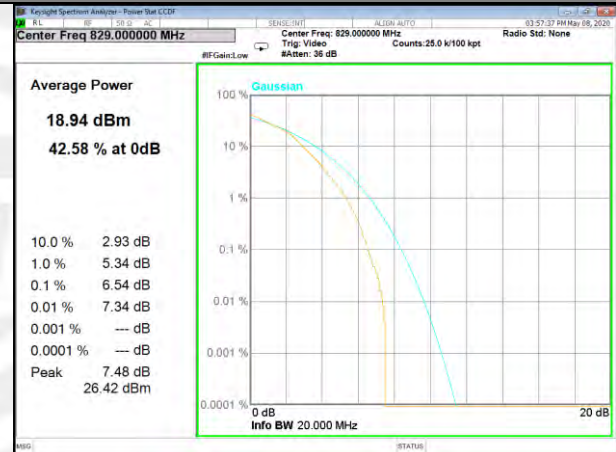

LTE BAND-5

LTE BAND-5

B5\_1\_QPSK\_Lower\_

B5\_50\_QPSK\_Lower\_

B5\_1\_Q16\_Lower\_

B5\_50\_Q16\_Lower\_

B5\_1\_QPSK\_Middle\_

B5\_50\_QPSK\_Middle\_