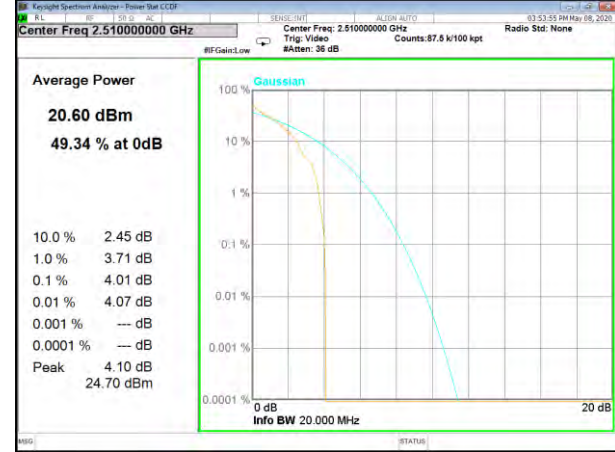

LTE BAND-7

LTE BAND-7

B7_1_QPSK_Lower_