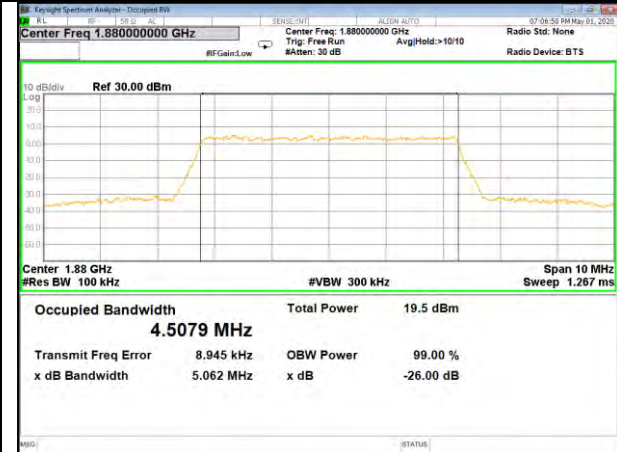

16QAM\_3M\_Higher\_(26BW and 99%)

LTE BAND-2

LTE BAND-2

QPSK\_5M\_Lower\_(26BW and 99%)

16QAM\_5M\_Lower\_(26BW and 99%)

QPSK\_5M\_Middle\_(26BW and 99%)

16QAM\_5M\_Middle\_(26BW and 99%)

QPSK\_5M\_Higher\_(26BW and 99%)

16QAM\_5M\_Higher\_(26BW and 99%)

LTE BAND-2

LTE BAND-2

QPSK\_10M\_Lower\_(26BW and 99%)

16QAM\_10M\_Lower\_(26BW and 99%)

QPSK\_10M\_Middle\_(26BW and 99%)

16QAM\_10M\_Middle\_(26BW and 99%)

QPSK\_10M\_Higher\_(26BW and 99%)