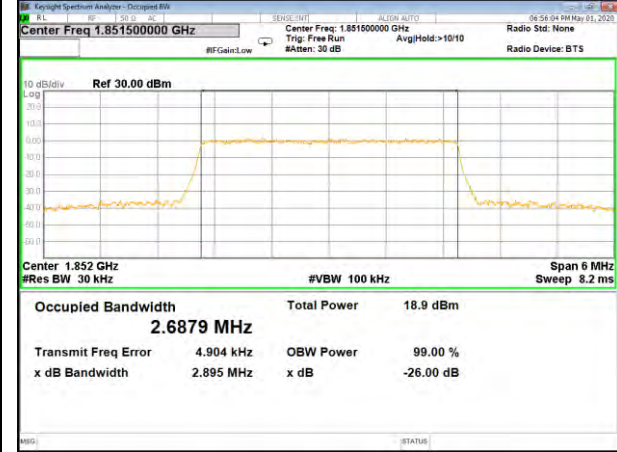

16QAM\_1.4M\_Higher\_(26BW and 99%)

LTE BAND-2

LTE BAND-2

QPSK\_3M\_Lower\_(26BW and 99%)

16QAM\_3M\_Lower\_(26BW and 99%)

QPSK\_3M\_Middle\_(26BW and 99%)

16QAM\_3M\_Middle\_(26BW and 99%)

QPSK\_3M\_Higher\_(26BW and 99%)

16QAM\_3M\_Higher\_(26BW and 99%)

LTE BAND-2

LTE BAND-2

QPSK\_5M\_Lower\_(26BW and 99%)

16QAM\_5M\_Lower\_(26BW and 99%)

QPSK\_5M\_Middle\_(26BW and 99%)

16QAM\_5M\_Middle\_(26BW and 99%)

QPSK\_5M\_Higher\_(26BW and 99%)