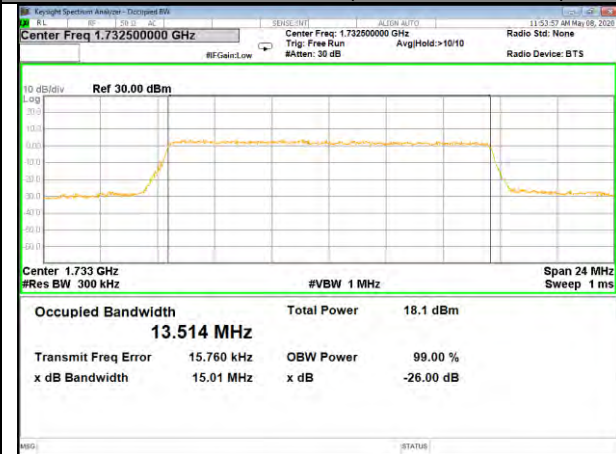

16QAM\_10M\_Higher\_(26BW and 99%)

LTE BAND-4

LTE BAND-4

QPSK\_15M\_Lower\_(26BW and 99%)

16QAM\_15M\_Lower\_(26BW and 99%)

QPSK\_15M\_Middle\_(26BW and 99%)

16QAM\_15M\_Middle\_(26BW and 99%)

QPSK\_15M\_Higher\_(26BW and 99%)