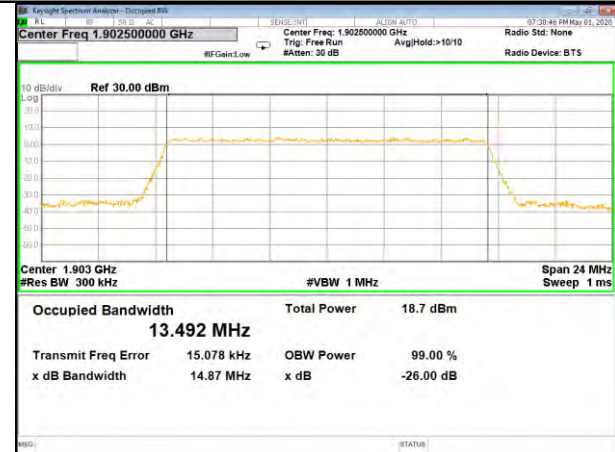

16QAM\_10M\_Higher\_(26BW and 99%)

LTE BAND-2

LTE BAND-2

QPSK\_15M\_Lower\_(26BW and 99%)

16QAM\_15M\_Lower\_(26BW and 99%)

QPSK\_15M\_Middle\_(26BW and 99%)

16QAM\_15M\_Middle\_(26BW and 99%)

QPSK\_15M\_Higher\_(26BW and 99%)

16QAM\_15M\_Higher\_(26BW and 99%)

LTE BAND-2

LTE BAND-2

QPSK\_20M\_Lower\_(26BW and 99%)

16QAM\_20M\_Lower\_(26BW and 99%)

QPSK\_20M\_Middle\_(26BW and 99%)

16QAM\_20M\_Middle\_(26BW and 99%)

QPSK\_20M\_Higher\_(26BW and 99%)