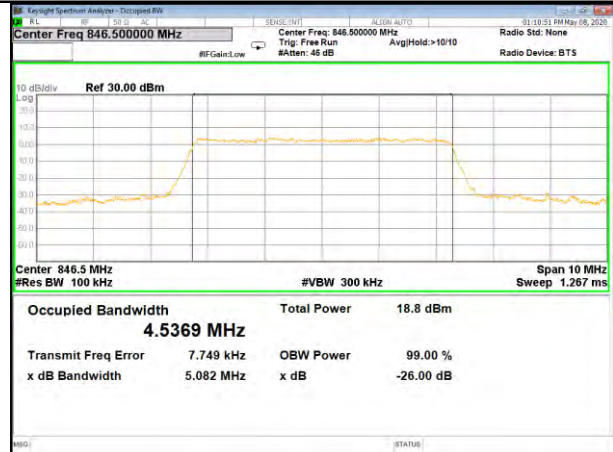

B5_Q16_5M_High_26BW-99%