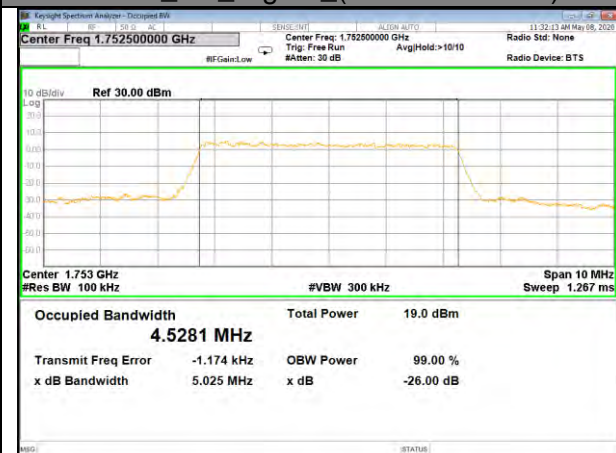

16QAM\_3M\_Higher\_(26BW and 99%)

LTE BAND-4

LTE BAND-4

QPSK\_5M\_Lower\_(26BW and 99%)

16QAM\_5M\_Lower\_(26BW and 99%)

QPSK\_5M\_Middle\_(26BW and 99%)

16QAM\_5M\_Middle\_(26BW and 99%)

QPSK\_5M\_Higher\_(26BW and 99%)