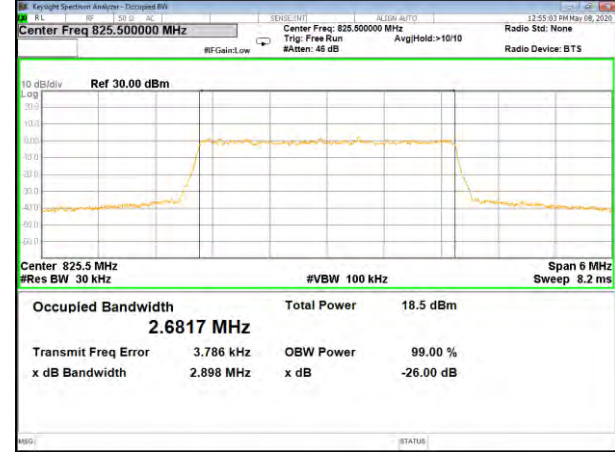

B5\_Q16\_1.4M\_High\_26BW-99%

LTE BAND-5

LTE BAND-5

B5\_QPSK\_3M\_Low\_26BW-99%

B5\_Q16\_3M\_Low\_26BW-99%

B5\_QPSK\_3M\_Mid\_26BW-99%

B5\_Q16\_3M\_Mid\_26BW-99%

B5\_QPSK\_3M\_High\_26BW-99%

B5\_Q16\_3M\_High\_26BW-99%

LTE BAND-5

LTE BAND-5

B5\_QPSK\_5M\_Low\_26BW-99%

B5\_Q16\_5M\_Low\_26BW-99%

B5\_QPSK\_5M\_Mid\_26BW-99%

B5\_Q16\_5M\_Mid\_26BW-99%

B5\_QPSK\_5M\_High\_26BW-99%