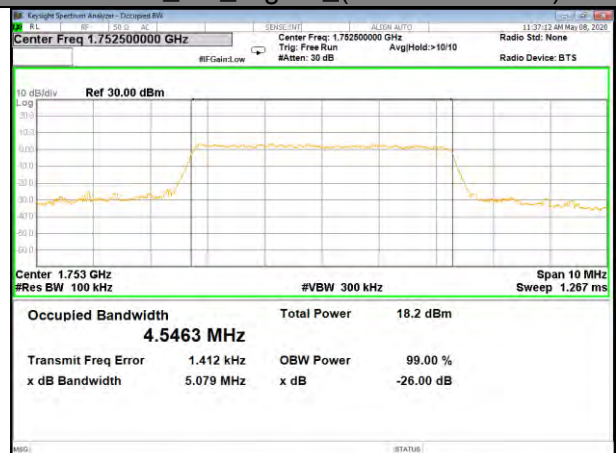

16QAM_5M_Higher_(26BW and 99%)