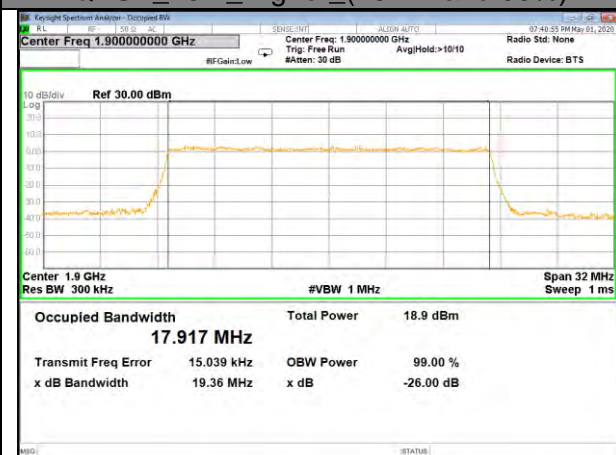

16QAM\_15M\_Higher\_(26BW and 99%)

LTE BAND-2

LTE BAND-2

QPSK\_20M\_Lower\_(26BW and 99%)

16QAM\_20M\_Lower\_(26BW and 99%)

QPSK\_20M\_Middle\_(26BW and 99%)

16QAM\_20M\_Middle\_(26BW and 99%)

QPSK\_20M\_Higher\_(26BW and 99%)