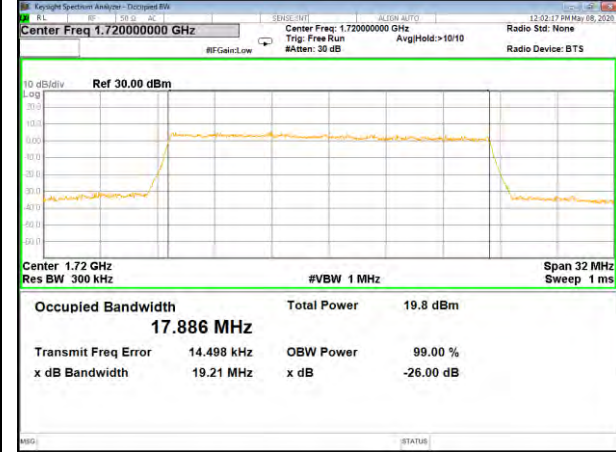

16QAM\_15M\_Higher\_(26BW and 99%)

LTE BAND-4

LTE BAND-4

QPSK\_20M\_Lower\_(26BW and 99%)

16QAM\_20M\_Lower\_(26BW and 99%)

QPSK\_20M\_Middle\_(26BW and 99%)

16QAM\_20M\_Middle\_(26BW and 99%)

QPSK\_20M\_Higher\_(26BW and 99%)