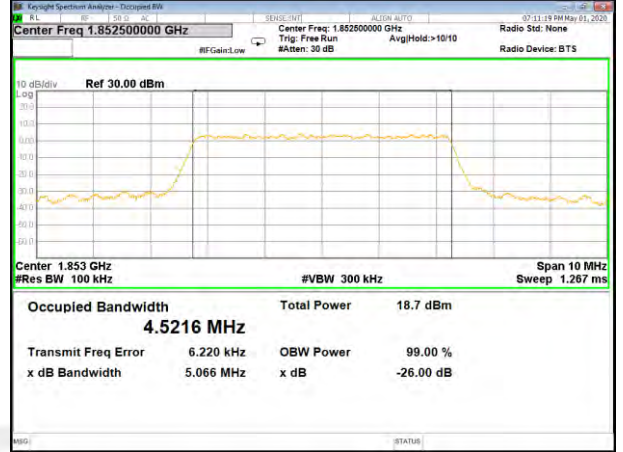

16QAM\_3M\_Higher\_(26BW and 99%)

LTE BAND-2

LTE BAND-2

QPSK\_5M\_Lower\_(26BW and 99%)

16QAM\_5M\_Lower\_(26BW and 99%)

QPSK\_5M\_Middle\_(26BW and 99%)

16QAM\_5M\_Middle\_(26BW and 99%)

QPSK\_5M\_Higher\_(26BW and 99%)

16QAM\_5M\_Higher\_(26BW and 99%)

LTE BAND-2

LTE BAND-2

QPSK\_10M\_Lower\_(26BW and 99%)

16QAM\_10M\_Lower\_(26BW and 99%)

QPSK\_10M\_Middle\_(26BW and 99%)

16QAM\_10M\_Middle\_(26BW and 99%)

QPSK\_10M\_Higher\_(26BW and 99%)