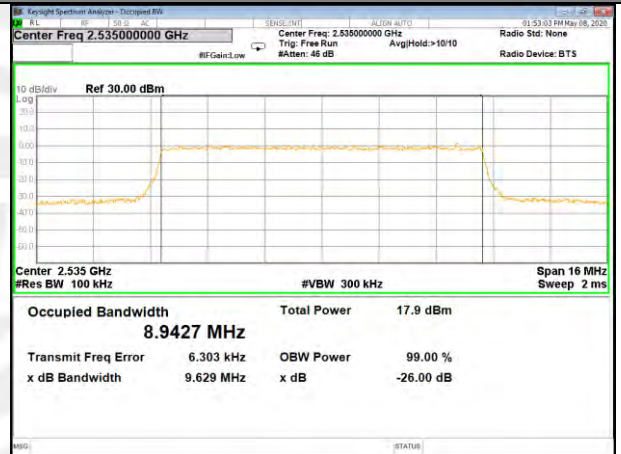

B7\_Q16\_5M\_High\_26BW-99%

LTE BAND-7

LTE BAND-7

B7\_QPSK\_10M\_Low\_26BW-99%

B7\_Q16\_10M\_Low\_26BW-99%

B7\_QPSK\_10M\_Mid\_26BW-99%

B7\_Q16\_10M\_Mid\_26BW-99%

B7\_QPSK\_10M\_High\_26BW-99%