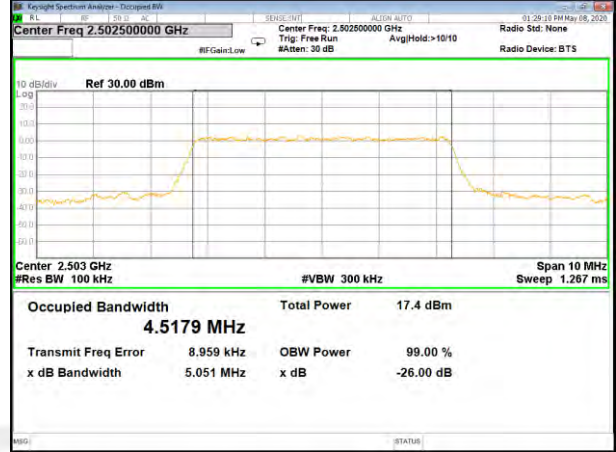

B5\_Q16\_5M\_High\_26BW-99%

LTE BAND-5

LTE BAND-5

B5\_QPSK\_10M\_Low\_26BW-99%

B5\_Q16\_10M\_Low\_26BW-99%

B5\_QPSK\_10M\_Mid\_26BW-99%

B5\_Q16\_10M\_Mid\_26BW-99%

B5\_QPSK\_10M\_High\_26BW-99%

B5\_Q16\_10M\_High\_26BW-99%

LTE BAND-7

LTE BAND-7

B7\_QPSK\_5M\_Low\_26BW-99%

B7\_Q16\_5M\_Low\_26BW-99%

B7\_QPSK\_5M\_Mid\_26BW-99%

B7\_Q16\_5M\_Mid\_26BW-99%

B7\_QPSK\_5M\_High\_26BW-99%