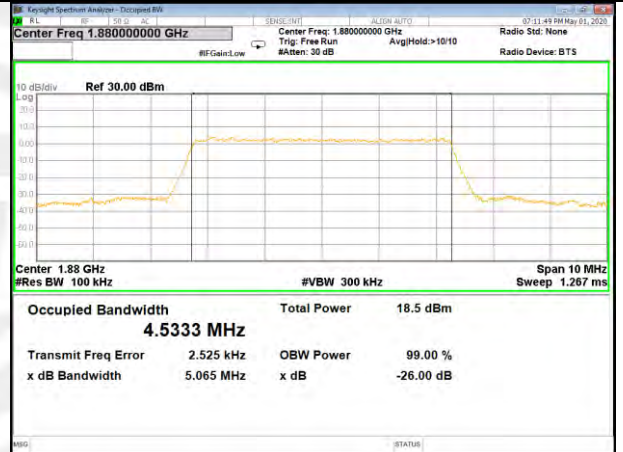

16QAM\_3M\_Higher\_(26BW and 99%)

LTE BAND-2

LTE BAND-2

QPSK\_5M\_Lower\_(26BW and 99%)

16QAM\_5M\_Lower\_(26BW and 99%)

QPSK\_5M\_Middle\_(26BW and 99%)

16QAM\_5M\_Middle\_(26BW and 99%)

QPSK\_5M\_Higher\_(26BW and 99%)

16QAM\_5M\_Higher\_(26BW and 99%)

LTE BAND-2

LTE BAND-2

QPSK\_10M\_Lower\_(26BW and 99%)

16QAM\_10M\_Lower\_(26BW and 99%)

QPSK\_10M\_Middle\_(26BW and 99%)

16QAM\_10M\_Middle\_(26BW and 99%)

QPSK\_10M\_Higher\_(26BW and 99%)