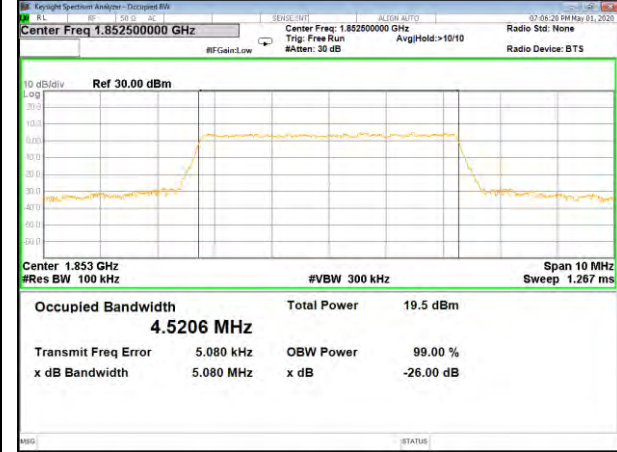

16QAM\_3M\_Higher\_(26BW and 99%)

LTE BAND-2

LTE BAND-2

QPSK\_5M\_Lower\_(26BW and 99%)

16QAM\_5M\_Lower\_(26BW and 99%)

QPSK\_5M\_Middle\_(26BW and 99%)

16QAM\_5M\_Middle\_(26BW and 99%)

QPSK\_5M\_Higher\_(26BW and 99%)

16QAM\_5M\_Higher\_(26BW and 99%)

LTE BAND-2

LTE BAND-2

QPSK\_10M\_Lower\_(26BW and 99%)

16QAM\_10M\_Lower\_(26BW and 99%)

QPSK\_10M\_Middle\_(26BW and 99%)

16QAM\_10M\_Middle\_(26BW and 99%)

QPSK\_10M\_Higher\_(26BW and 99%)