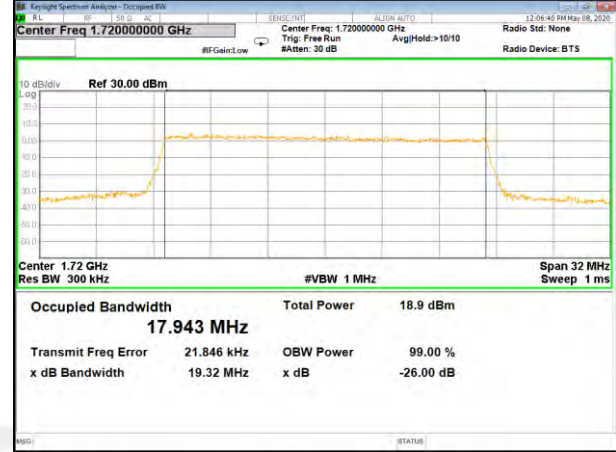

16QAM\_15M\_Higher\_(26BW and 99%)

LTE BAND-4

LTE BAND-4

QPSK\_20M\_Lower\_(26BW and 99%)

16QAM\_20M\_Lower\_(26BW and 99%)

QPSK\_20M\_Middle\_(26BW and 99%)

16QAM\_20M\_Middle\_(26BW and 99%)

QPSK\_20M\_Higher\_(26BW and 99%)

16QAM\_20M\_Higher\_(26BW and 99%)

LTE BAND-5

LTE BAND-5

B5\_QPSK\_1.4M\_Low\_26BW-99%

B5\_Q16\_1.4M\_Low\_26BW-99%

B5\_QPSK\_1.4M\_Mid\_26BW-99%

B5\_Q16\_1.4M\_Mid\_26BW-99%

B5\_QPSK\_1.4M\_High\_26BW-99%