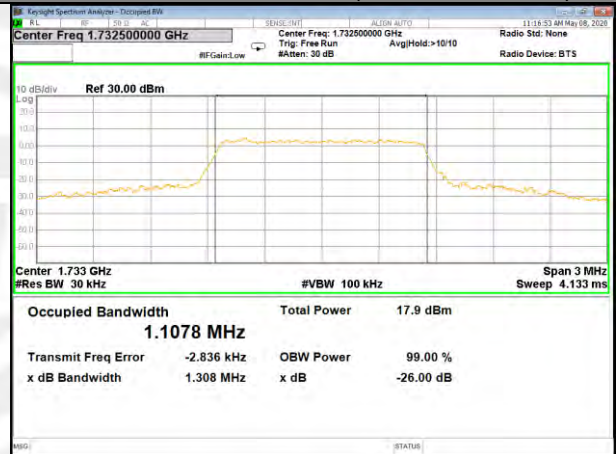

16QAM\_20M\_Higher\_(26BW and 99%)

LTE BAND-4

LTE BAND-4

QPSK\_1.4M\_Lower\_(26BW and 99%)

16QAM\_1.4M\_Lower\_(26BW and 99%)

QPSK\_1.4M\_Middle\_(26BW and 99%)

16QAM\_1.4M\_Middle\_(26BW and 99%)

QPSK\_1.4M\_Higher\_(26BW and 99%)