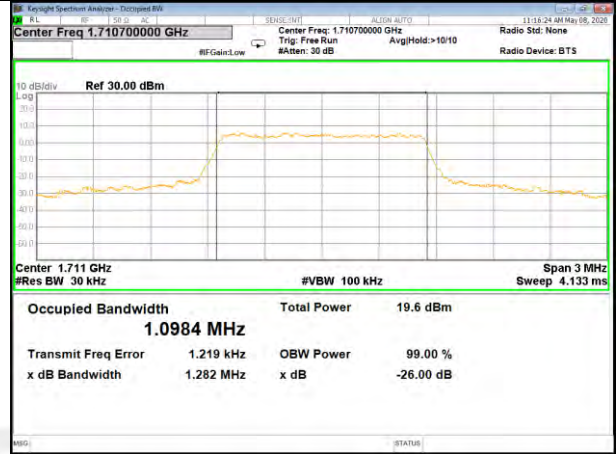

16QAM\_20M\_Higher\_(26BW and 99%)

LTE BAND-4

LTE BAND-4

QPSK\_1.4M\_Lower\_(26BW and 99%)

16QAM\_1.4M\_Lower\_(26BW and 99%)

QPSK\_1.4M\_Middle\_(26BW and 99%)

16QAM\_1.4M\_Middle\_(26BW and 99%)

QPSK\_1.4M\_Higher\_(26BW and 99%)