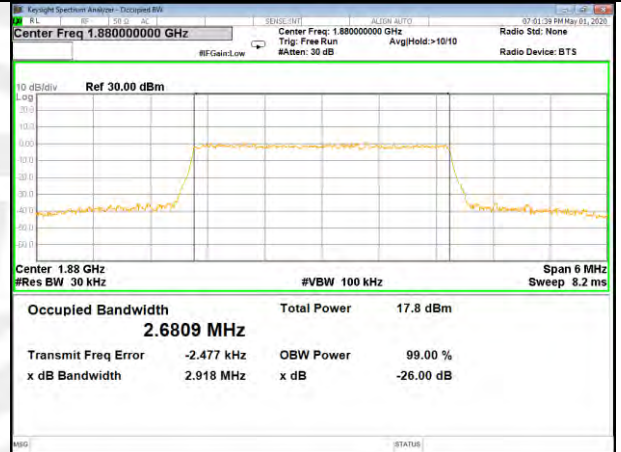

16QAM\_1.4M\_Higher\_(26BW and 99%)

LTE BAND-2

LTE BAND-2

QPSK\_3M\_Lower\_(26BW and 99%)

16QAM\_3M\_Lower\_(26BW and 99%)

QPSK\_3M\_Middle\_(26BW and 99%)

16QAM\_3M\_Middle\_(26BW and 99%)

QPSK\_3M\_Higher\_(26BW and 99%)