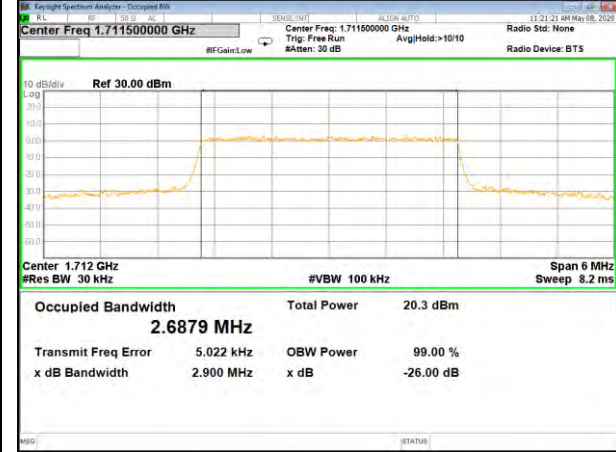

16QAM\_1.4M\_Higher\_(26BW and 99%)

LTE BAND-4

LTE BAND-4

QPSK\_3M\_Lower\_(26BW and 99%)

16QAM\_3M\_Lower\_(26BW and 99%)

QPSK\_3M\_Middle\_(26BW and 99%)

16QAM\_3M\_Middle\_(26BW and 99%)

QPSK\_3M\_Higher\_(26BW and 99%)