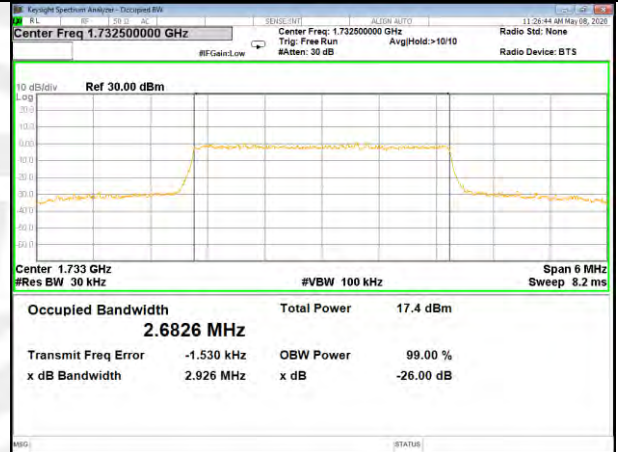

16QAM\_1.4M\_Higher\_(26BW and 99%)

LTE BAND-4

LTE BAND-4

QPSK\_3M\_Lower\_(26BW and 99%)

16QAM\_3M\_Lower\_(26BW and 99%)

QPSK\_3M\_Middle\_(26BW and 99%)

16QAM\_3M\_Middle\_(26BW and 99%)

QPSK\_3M\_Higher\_(26BW and 99%)