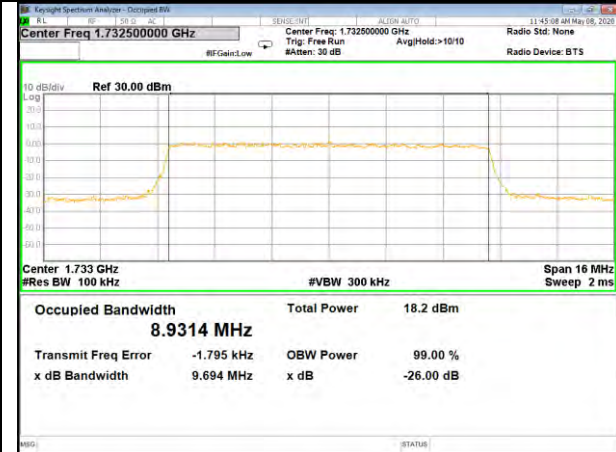

16QAM\_5M\_Higher\_(26BW and 99%)

LTE BAND-4

LTE BAND-4

QPSK\_10M\_Lower\_(26BW and 99%)

16QAM\_10M\_Lower\_(26BW and 99%)

QPSK\_10M\_Middle\_(26BW and 99%)

16QAM\_10M\_Middle\_(26BW and 99%)

QPSK\_10M\_Higher\_(26BW and 99%)