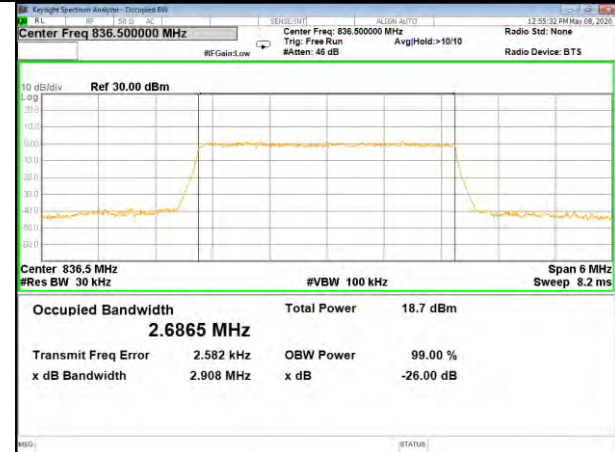

B5\_Q16\_1.4M\_High\_26BW-99%

LTE BAND-5

LTE BAND-5

B5\_QPSK\_3M\_Low\_26BW-99%

B5\_Q16\_3M\_Low\_26BW-99%

B5\_QPSK\_3M\_Mid\_26BW-99%

B5\_Q16\_3M\_Mid\_26BW-99%

B5\_QPSK\_3M\_High\_26BW-99%