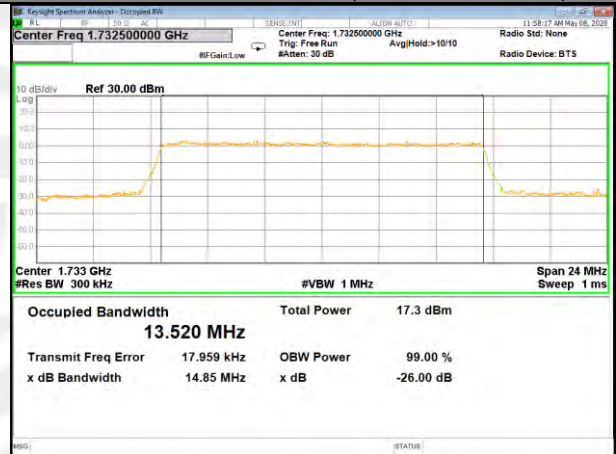

16QAM\_10M\_Higher\_(26BW and 99%)

LTE BAND-4

LTE BAND-4

QPSK\_15M\_Lower\_(26BW and 99%)

16QAM\_15M\_Lower\_(26BW and 99%)

QPSK\_15M\_Middle\_(26BW and 99%)

16QAM\_15M\_Middle\_(26BW and 99%)

QPSK\_15M\_Higher\_(26BW and 99%)