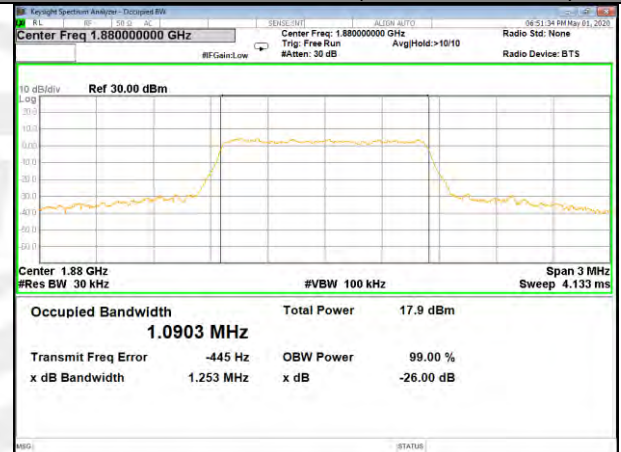

26BW and 99%  
LTE BAND-2

LTE BAND-2

QPSK\_1.4M\_Lower\_(26BW and 99%)

16QAM\_1.4M\_Lower\_(26BW and 99%)

QPSK\_1.4M\_Middle\_(26BW and 99%)

16QAM\_1.4M\_Middle\_(26BW and 99%)

QPSK\_1.4M\_Higher\_(26BW and 99%)

16QAM\_1.4M\_Higher\_(26BW and 99%)

LTE BAND-2

LTE BAND-2

QPSK\_3M\_Lower\_(26BW and 99%)

16QAM\_3M\_Lower\_(26BW and 99%)

QPSK\_3M\_Middle\_(26BW and 99%)

16QAM\_3M\_Middle\_(26BW and 99%)

QPSK\_3M\_Higher\_(26BW and 99%)