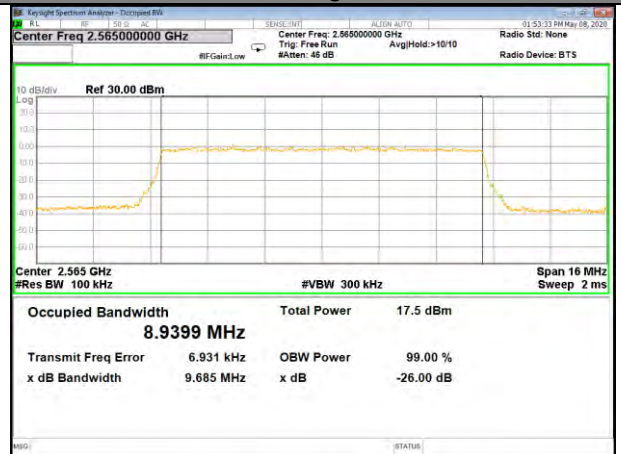

B7_Q16_10M_High_26BW-99%