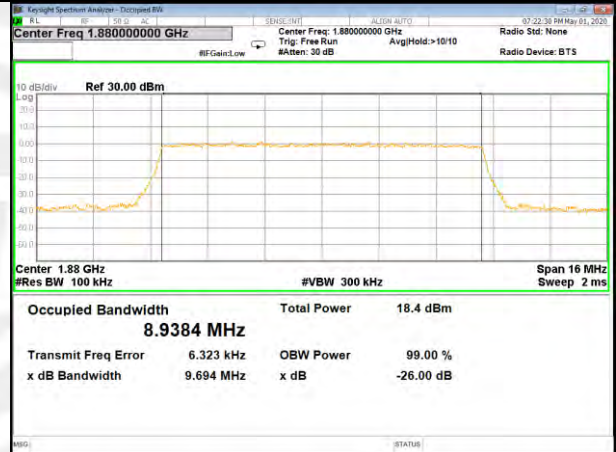

16QAM\_5M\_Higher\_(26BW and 99%)

LTE BAND-2

LTE BAND-2

QPSK\_10M\_Lower\_(26BW and 99%)

16QAM\_10M\_Lower\_(26BW and 99%)

QPSK\_10M\_Middle\_(26BW and 99%)

16QAM\_10M\_Middle\_(26BW and 99%)

QPSK\_10M\_Higher\_(26BW and 99%)