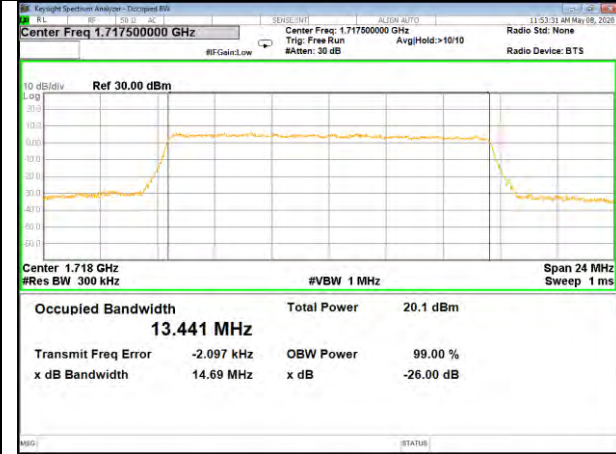

16QAM\_10M\_Higher\_(26BW and 99%)

LTE BAND-4

LTE BAND-4

QPSK\_15M\_Lower\_(26BW and 99%)

16QAM\_15M\_Lower\_(26BW and 99%)

QPSK\_15M\_Middle\_(26BW and 99%)

16QAM\_15M\_Middle\_(26BW and 99%)

QPSK\_15M\_Higher\_(26BW and 99%)