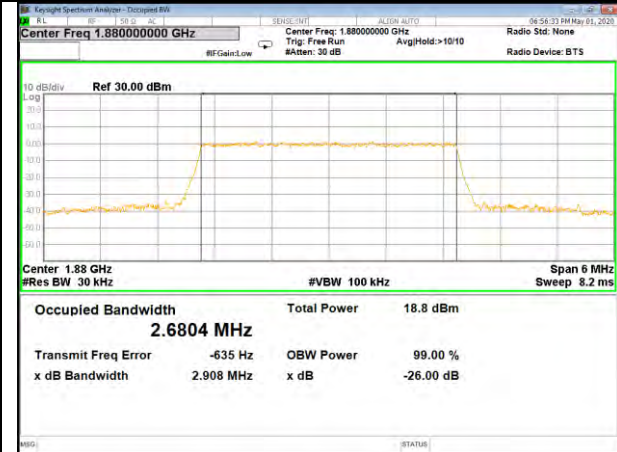

16QAM\_1.4M\_Higher\_(26BW and 99%)

LTE BAND-2

LTE BAND-2

QPSK\_3M\_Lower\_(26BW and 99%)

16QAM\_3M\_Lower\_(26BW and 99%)

QPSK\_3M\_Middle\_(26BW and 99%)

16QAM\_3M\_Middle\_(26BW and 99%)

QPSK\_3M\_Higher\_(26BW and 99%)

16QAM\_3M\_Higher\_(26BW and 99%)

LTE BAND-2

LTE BAND-2

QPSK\_5M\_Lower\_(26BW and 99%)

16QAM\_5M\_Lower\_(26BW and 99%)

QPSK\_5M\_Middle\_(26BW and 99%)

16QAM\_5M\_Middle\_(26BW and 99%)

QPSK\_5M\_Higher\_(26BW and 99%)