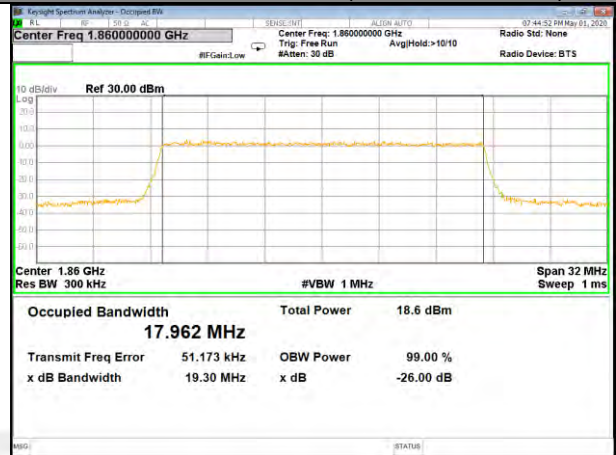

16QAM\_15M\_Higher\_(26BW and 99%)

LTE BAND-2

LTE BAND-2

QPSK\_20M\_Lower\_(26BW and 99%)

16QAM\_20M\_Lower\_(26BW and 99%)

QPSK\_20M\_Middle\_(26BW and 99%)

16QAM\_20M\_Middle\_(26BW and 99%)

QPSK\_20M\_Higher\_(26BW and 99%)

16QAM\_20M\_Higher\_(26BW and 99%)

LTE BAND-4

LTE BAND-4

QPSK\_1.4M\_Lower\_(26BW and 99%)

16QAM\_1.4M\_Lower\_(26BW and 99%)

QPSK\_1.4M\_Middle\_(26BW and 99%)

16QAM\_1.4M\_Middle\_(26BW and 99%)

QPSK\_1.4M\_Higher\_(26BW and 99%)