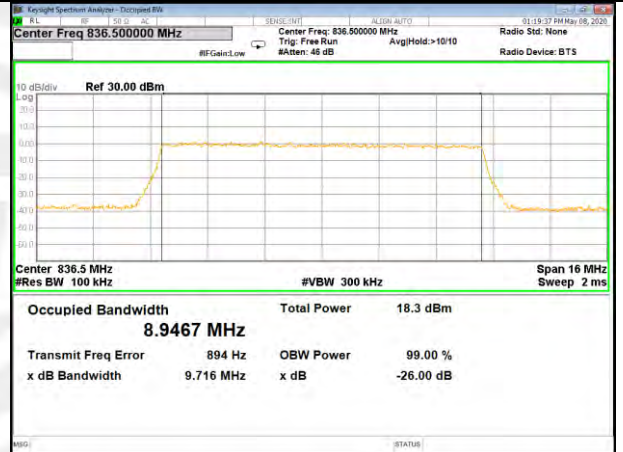

B5\_Q16\_5M\_High\_26BW-99%

LTE BAND-5

LTE BAND-5

B5\_QPSK\_10M\_Low\_26BW-99%

B5\_Q16\_10M\_Low\_26BW-99%

B5\_QPSK\_10M\_Mid\_26BW-99%

B5\_Q16\_10M\_Mid\_26BW-99%

B5\_QPSK\_10M\_High\_26BW-99%