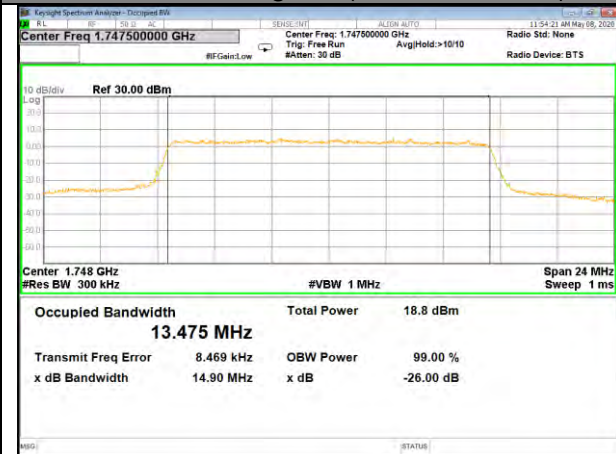

16QAM\_10M\_Higher\_(26BW and 99%)

LTE BAND-4

LTE BAND-4

QPSK\_15M\_Lower\_(26BW and 99%)

16QAM\_15M\_Lower\_(26BW and 99%)

QPSK\_15M\_Middle\_(26BW and 99%)

16QAM\_15M\_Middle\_(26BW and 99%)

QPSK\_15M\_Higher\_(26BW and 99%)