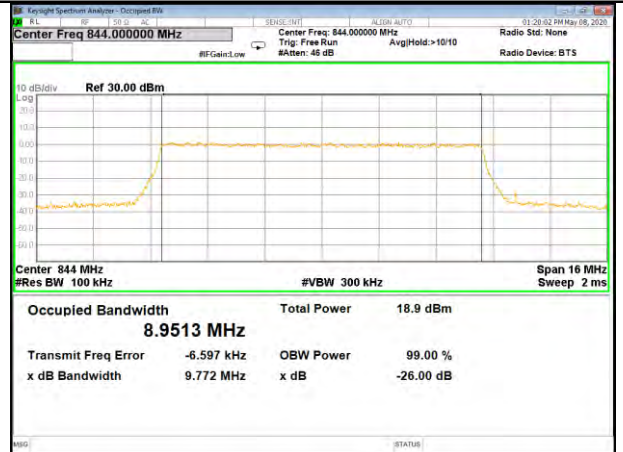

B5_Q16_10M_High_26BW-99%