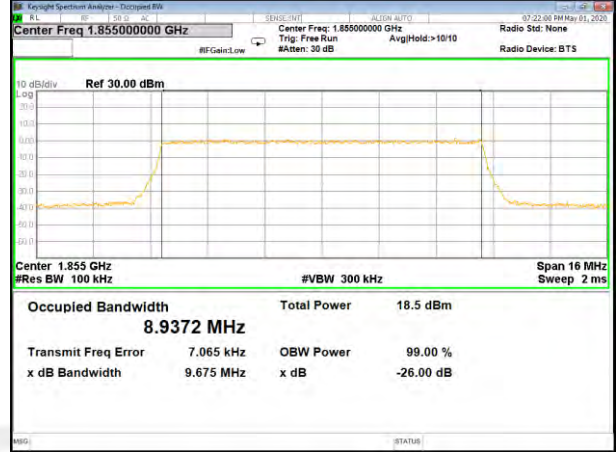

16QAM\_5M\_Higher\_(26BW and 99%)

LTE BAND-2

LTE BAND-2

QPSK\_10M\_Lower\_(26BW and 99%)

16QAM\_10M\_Lower\_(26BW and 99%)

QPSK\_10M\_Middle\_(26BW and 99%)

16QAM\_10M\_Middle\_(26BW and 99%)

QPSK\_10M\_Higher\_(26BW and 99%)

16QAM\_10M\_Higher\_(26BW and 99%)

LTE BAND-2

LTE BAND-2

QPSK\_15M\_Lower\_(26BW and 99%)

16QAM\_15M\_Lower\_(26BW and 99%)

QPSK\_15M\_Middle\_(26BW and 99%)

16QAM\_15M\_Middle\_(26BW and 99%)

QPSK\_15M\_Higher\_(26BW and 99%)