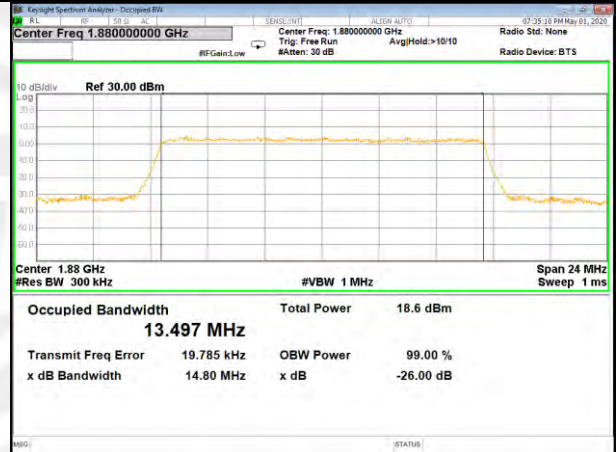

16QAM\_10M\_Higher\_(26BW and 99%)

LTE BAND-2

LTE BAND-2

QPSK\_15M\_Lower\_(26BW and 99%)

16QAM\_15M\_Lower\_(26BW and 99%)

QPSK\_15M\_Middle\_(26BW and 99%)

16QAM\_15M\_Middle\_(26BW and 99%)

QPSK\_15M\_Higher\_(26BW and 99%)