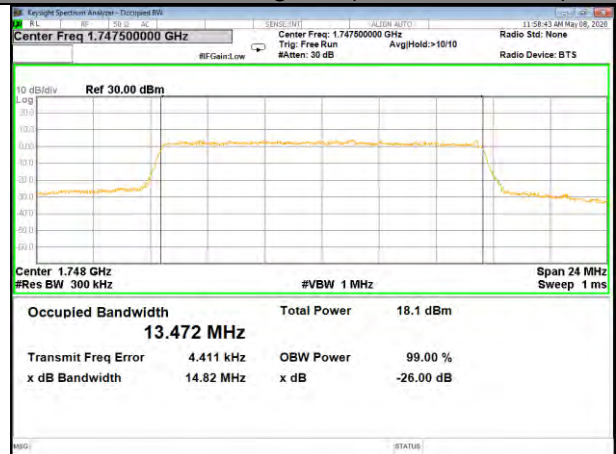

16QAM_15M_Higher_(26BW and 99%)