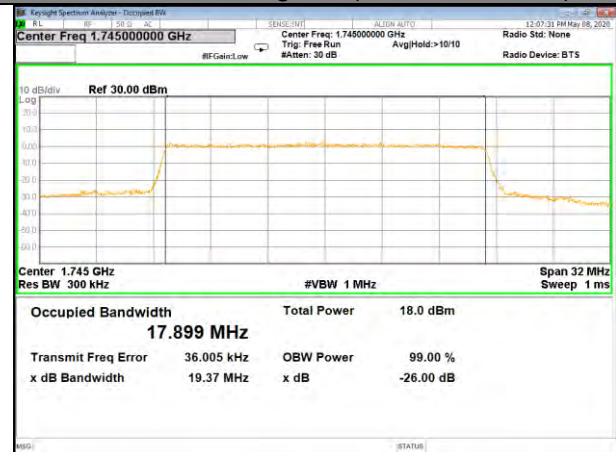

16QAM\_15M\_Higher\_(26BW and 99%)

LTE BAND-4

LTE BAND-4

QPSK\_20M\_Lower\_(26BW and 99%)

16QAM\_20M\_Lower\_(26BW and 99%)

QPSK\_20M\_Middle\_(26BW and 99%)

16QAM\_20M\_Middle\_(26BW and 99%)

QPSK\_20M\_Higher\_(26BW and 99%)

16QAM\_20M\_Higher\_(26BW and 99%)

LTE BAND-5

LTE BAND-5

B5\_QPSK\_1.4M\_Low\_26BW-99%

B5\_Q16\_1.4M\_Low\_26BW-99%

B5\_QPSK\_1.4M\_Mid\_26BW-99%

B5\_Q16\_1.4M\_Mid\_26BW-99%

B5\_QPSK\_1.4M\_High\_26BW-99%