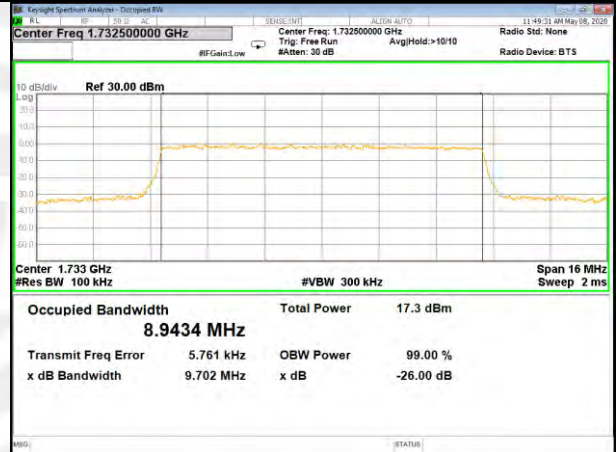

16QAM\_5M\_Higher\_(26BW and 99%)

LTE BAND-4

LTE BAND-4

QPSK\_10M\_Lower\_(26BW and 99%)

16QAM\_10M\_Lower\_(26BW and 99%)

QPSK\_10M\_Middle\_(26BW and 99%)

16QAM\_10M\_Middle\_(26BW and 99%)

QPSK\_10M\_Higher\_(26BW and 99%)