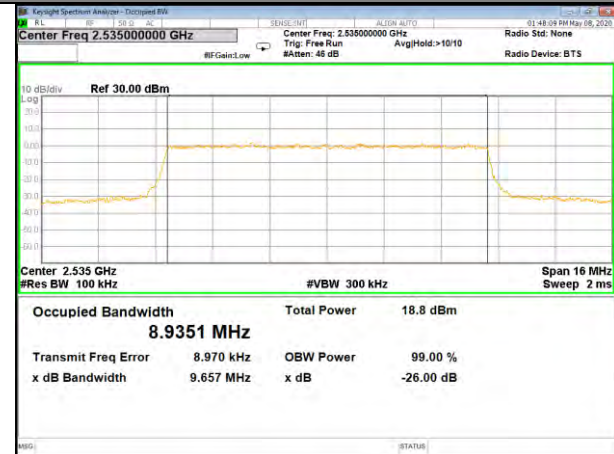

B7\_Q16\_5M\_High\_26BW-99%

LTE BAND-7

LTE BAND-7

B7\_QPSK\_10M\_Low\_26BW-99%

B7\_Q16\_10M\_Low\_26BW-99%

B7\_QPSK\_10M\_Mid\_26BW-99%

B7\_Q16\_10M\_Mid\_26BW-99%

B7\_QPSK\_10M\_High\_26BW-99%