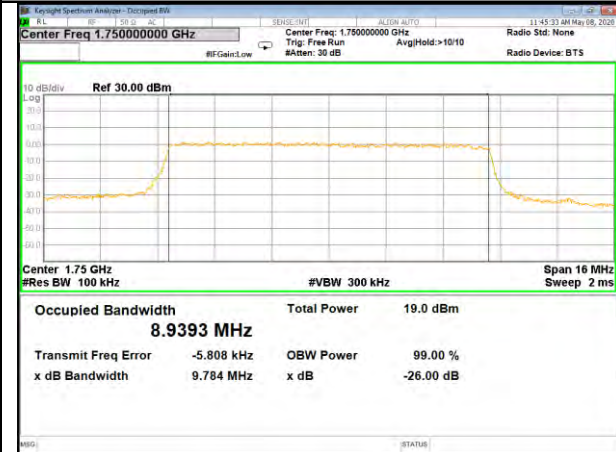

16QAM\_5M\_Higher\_(26BW and 99%)

LTE BAND-4

LTE BAND-4

QPSK\_10M\_Lower\_(26BW and 99%)

16QAM\_10M\_Lower\_(26BW and 99%)

QPSK\_10M\_Middle\_(26BW and 99%)

16QAM\_10M\_Middle\_(26BW and 99%)

QPSK\_10M\_Higher\_(26BW and 99%)