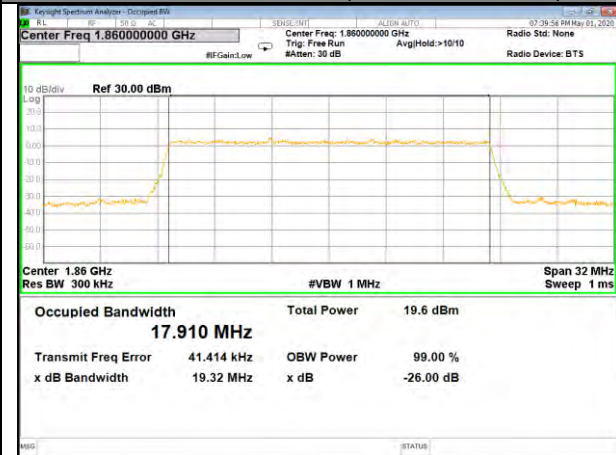

16QAM\_15M\_Higher\_(26BW and 99%)

LTE BAND-2

LTE BAND-2

QPSK\_20M\_Lower\_(26BW and 99%)

16QAM\_20M\_Lower\_(26BW and 99%)

QPSK\_20M\_Middle\_(26BW and 99%)

16QAM\_20M\_Middle\_(26BW and 99%)

QPSK\_20M\_Higher\_(26BW and 99%)