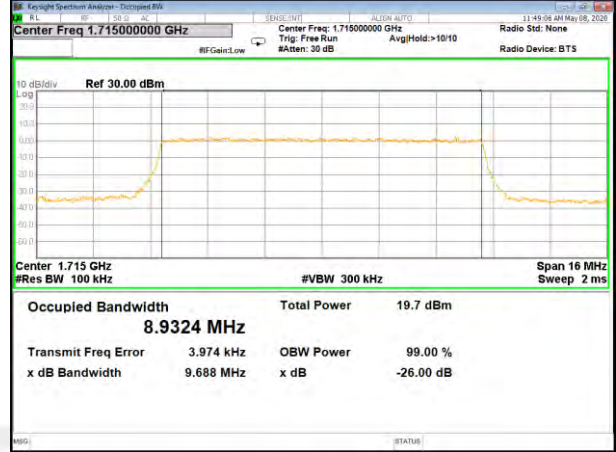

16QAM\_5M\_Higher\_(26BW and 99%)

LTE BAND-4

LTE BAND-4

QPSK\_10M\_Lower\_(26BW and 99%)

16QAM\_10M\_Lower\_(26BW and 99%)

QPSK\_10M\_Middle\_(26BW and 99%)

16QAM\_10M\_Middle\_(26BW and 99%)

QPSK\_10M\_Higher\_(26BW and 99%)