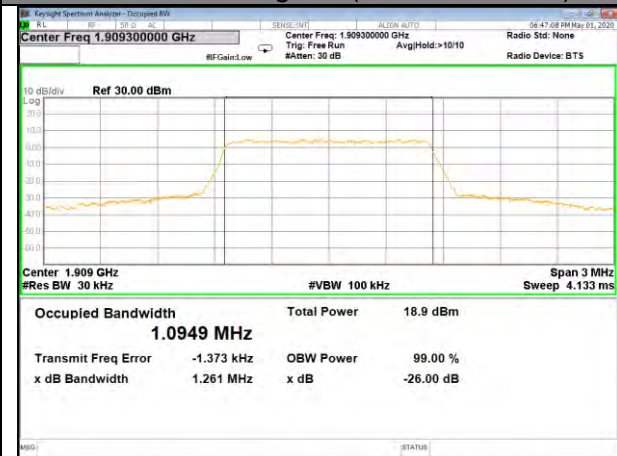

26BW and 99%  
LTE BAND-2

LTE BAND-2

QPSK\_1.4M\_Lower\_(26BW and 99%)

16QAM\_1.4M\_Lower\_(26BW and 99%)

QPSK\_1.4M\_Middle\_(26BW and 99%)

16QAM\_1.4M\_Middle\_(26BW and 99%)

QPSK\_1.4M\_Higher\_(26BW and 99%)

16QAM\_1.4M\_Higher\_(26BW and 99%)

LTE BAND-2

LTE BAND-2

QPSK\_3M\_Lower\_(26BW and 99%)

16QAM\_3M\_Lower\_(26BW and 99%)

QPSK\_3M\_Middle\_(26BW and 99%)

16QAM\_3M\_Middle\_(26BW and 99%)

QPSK\_3M\_Higher\_(26BW and 99%)