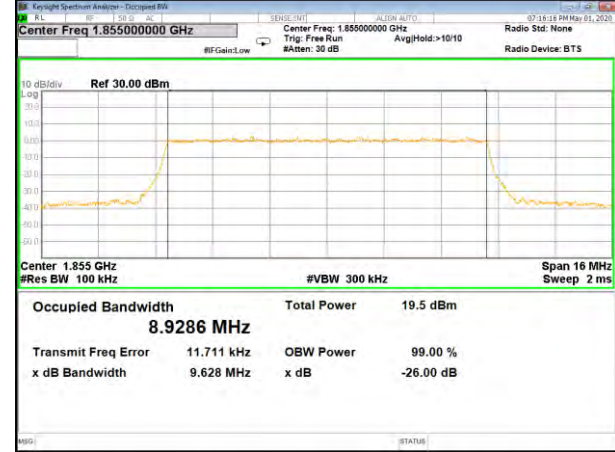

16QAM\_5M\_Higher\_(26BW and 99%)

LTE BAND-2

LTE BAND-2

QPSK\_10M\_Lower\_(26BW and 99%)

16QAM\_10M\_Lower\_(26BW and 99%)

QPSK\_10M\_Middle\_(26BW and 99%)

16QAM\_10M\_Middle\_(26BW and 99%)

QPSK\_10M\_Higher\_(26BW and 99%)

16QAM\_10M\_Higher\_(26BW and 99%)

LTE BAND-2

LTE BAND-2

QPSK\_15M\_Lower\_(26BW and 99%)

16QAM\_15M\_Lower\_(26BW and 99%)

QPSK\_15M\_Middle\_(26BW and 99%)

16QAM\_15M\_Middle\_(26BW and 99%)

QPSK\_15M\_Higher\_(26BW and 99%)