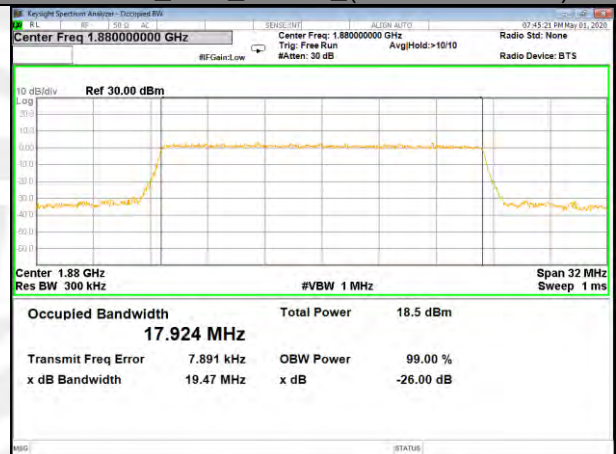

16QAM\_15M\_Higher\_(26BW and 99%)

LTE BAND-2

LTE BAND-2

QPSK\_20M\_Lower\_(26BW and 99%)

16QAM\_20M\_Lower\_(26BW and 99%)

QPSK\_20M\_Middle\_(26BW and 99%)

16QAM\_20M\_Middle\_(26BW and 99%)

QPSK\_20M\_Higher\_(26BW and 99%)