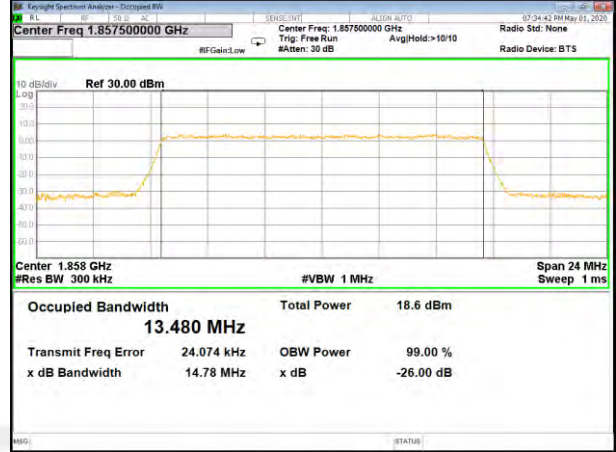

16QAM\_10M\_Higher\_(26BW and 99%)

LTE BAND-2

LTE BAND-2

QPSK\_15M\_Lower\_(26BW and 99%)

16QAM\_15M\_Lower\_(26BW and 99%)

QPSK\_15M\_Middle\_(26BW and 99%)

16QAM\_15M\_Middle\_(26BW and 99%)

QPSK\_15M\_Higher\_(26BW and 99%)

16QAM\_15M\_Higher\_(26BW and 99%)

LTE BAND-2

LTE BAND-2

QPSK\_20M\_Lower\_(26BW and 99%)

16QAM\_20M\_Lower\_(26BW and 99%)

QPSK\_20M\_Middle\_(26BW and 99%)

16QAM\_20M\_Middle\_(26BW and 99%)

QPSK\_20M\_Higher\_(26BW and 99%)