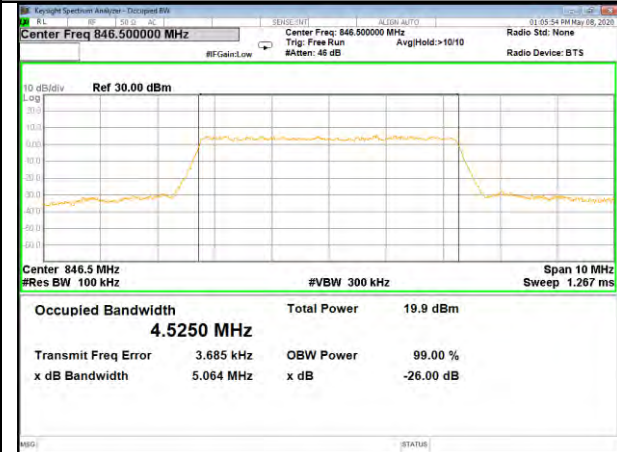

B5\_Q16\_3M\_High\_26BW-99%

LTE BAND-5

LTE BAND-5

B5\_QPSK\_5M\_Low\_26BW-99%

B5\_Q16\_5M\_Low\_26BW-99%

B5\_QPSK\_5M\_Mid\_26BW-99%

B5\_Q16\_5M\_Mid\_26BW-99%

B5\_QPSK\_5M\_High\_26BW-99%