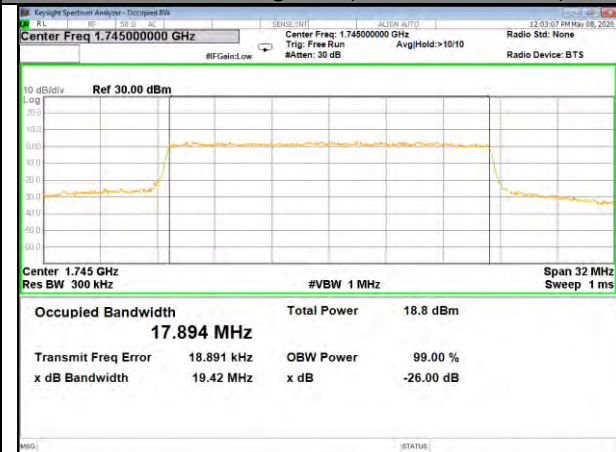

16QAM\_15M\_Higher\_(26BW and 99%)

LTE BAND-4

LTE BAND-4

QPSK\_20M\_Lower\_(26BW and 99%)

16QAM\_20M\_Lower\_(26BW and 99%)

QPSK\_20M\_Middle\_(26BW and 99%)

16QAM\_20M\_Middle\_(26BW and 99%)

QPSK\_20M\_Higher\_(26BW and 99%)

16QAM\_20M\_Higher\_(26BW and 99%)

LTE BAND-5

LTE BAND-5

B5\_QPSK\_1.4M\_Low\_26BW-99%

B5\_Q16\_1.4M\_Low\_26BW-99%

B5\_QPSK\_1.4M\_Mid\_26BW-99%

B5\_Q16\_1.4M\_Mid\_26BW-99%

B5\_QPSK\_1.4M\_High\_26BW-99%