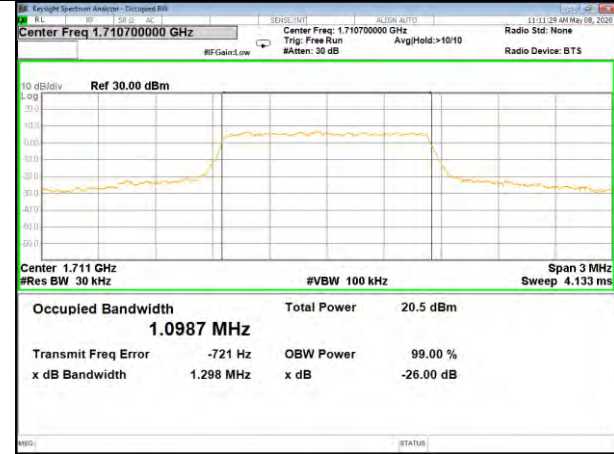

16QAM\_20M\_Higher\_(26BW and 99%)

LTE BAND-4

LTE BAND-4

QPSK\_1.4M\_Lower\_(26BW and 99%)

16QAM\_1.4M\_Lower\_(26BW and 99%)

QPSK\_1.4M\_Middle\_(26BW and 99%)

16QAM\_1.4M\_Middle\_(26BW and 99%)

QPSK\_1.4M\_Higher\_(26BW and 99%)