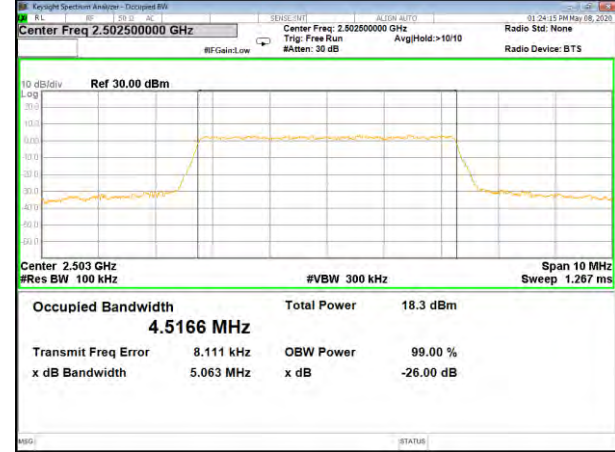

B5\_Q16\_5M\_High\_26BW-99%

LTE BAND-5

LTE BAND-5

B5\_QPSK\_10M\_Low\_26BW-99%

B5\_Q16\_10M\_Low\_26BW-99%

B5\_QPSK\_10M\_Mid\_26BW-99%

B5\_Q16\_10M\_Mid\_26BW-99%

B5\_QPSK\_10M\_High\_26BW-99%

B5\_Q16\_10M\_High\_26BW-99%

LTE BAND-7

LTE BAND-7

B7\_QPSK\_5M\_Low\_26BW-99%

B7\_Q16\_5M\_Low\_26BW-99%

B7\_QPSK\_5M\_Mid\_26BW-99%

B7\_Q16\_5M\_Mid\_26BW-99%

B7\_QPSK\_5M\_High\_26BW-99%