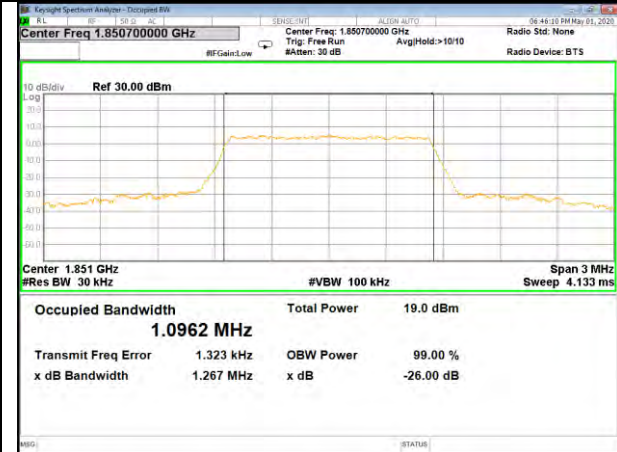

26BW and 99%  
LTE BAND-2

LTE BAND-2

QPSK\_1.4M\_Lower\_(26BW and 99%)

16QAM\_1.4M\_Lower\_(26BW and 99%)

QPSK\_1.4M\_Middle\_(26BW and 99%)

16QAM\_1.4M\_Middle\_(26BW and 99%)

QPSK\_1.4M\_Higher\_(26BW and 99%)

16QAM\_1.4M\_Higher\_(26BW and 99%)

LTE BAND-2

LTE BAND-2

QPSK\_3M\_Lower\_(26BW and 99%)

16QAM\_3M\_Lower\_(26BW and 99%)

QPSK\_3M\_Middle\_(26BW and 99%)

16QAM\_3M\_Middle\_(26BW and 99%)

QPSK\_3M\_Higher\_(26BW and 99%)