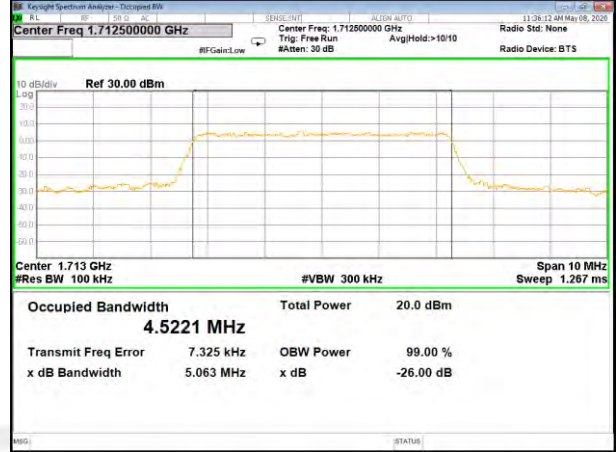

16QAM\_3M\_Higher\_(26BW and 99%)

LTE BAND-4

LTE BAND-4

QPSK\_5M\_Lower\_(26BW and 99%)

16QAM\_5M\_Lower\_(26BW and 99%)

QPSK\_5M\_Middle\_(26BW and 99%)

16QAM\_5M\_Middle\_(26BW and 99%)

QPSK\_5M\_Higher\_(26BW and 99%)