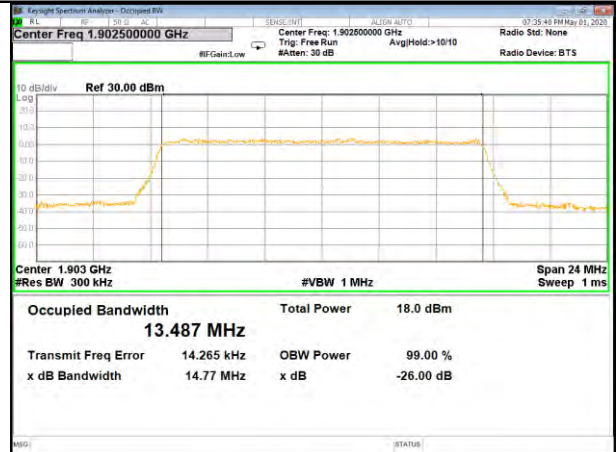

16QAM_15M_Higher_(26BW and 99%)