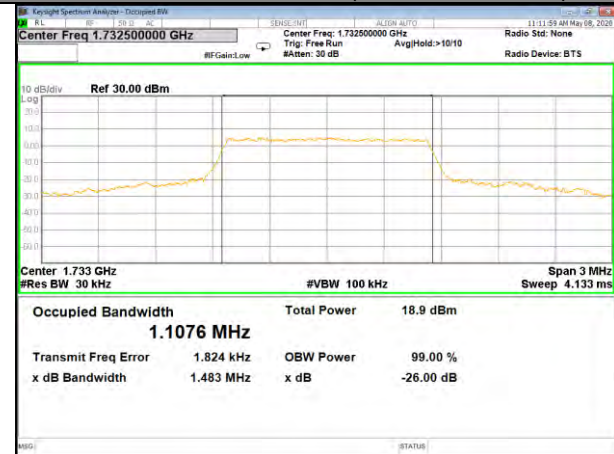

16QAM\_20M\_Higher\_(26BW and 99%)

LTE BAND-4

LTE BAND-4

QPSK\_1.4M\_Lower\_(26BW and 99%)

16QAM\_1.4M\_Lower\_(26BW and 99%)

QPSK\_1.4M\_Middle\_(26BW and 99%)

16QAM\_1.4M\_Middle\_(26BW and 99%)

QPSK\_1.4M\_Higher\_(26BW and 99%)