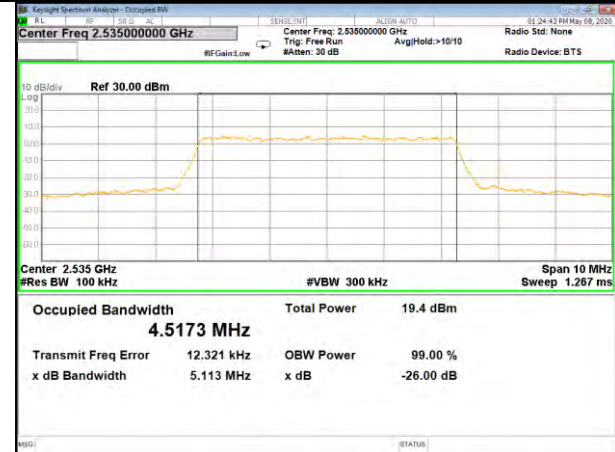

B5\_Q16\_10M\_High\_26BW-99%

LTE BAND-7

LTE BAND-7

B7\_QPSK\_5M\_Low\_26BW-99%

B7\_Q16\_5M\_Low\_26BW-99%

B7\_QPSK\_5M\_Mid\_26BW-99%

B7\_Q16\_5M\_Mid\_26BW-99%

B7\_QPSK\_5M\_High\_26BW-99%