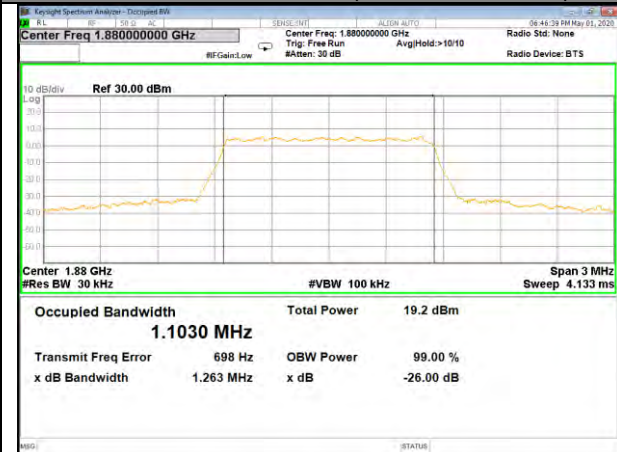

26BW and 99%  
LTE BAND-2

LTE BAND-2

QPSK\_1.4M\_Lower\_(26BW and 99%)

16QAM\_1.4M\_Lower\_(26BW and 99%)

QPSK\_1.4M\_Middle\_(26BW and 99%)

16QAM\_1.4M\_Middle\_(26BW and 99%)

QPSK\_1.4M\_Higher\_(26BW and 99%)

16QAM\_1.4M\_Higher\_(26BW and 99%)

LTE BAND-2

LTE BAND-2

QPSK\_3M\_Lower\_(26BW and 99%)

16QAM\_3M\_Lower\_(26BW and 99%)

QPSK\_3M\_Middle\_(26BW and 99%)

16QAM\_3M\_Middle\_(26BW and 99%)

QPSK\_3M\_Higher\_(26BW and 99%)