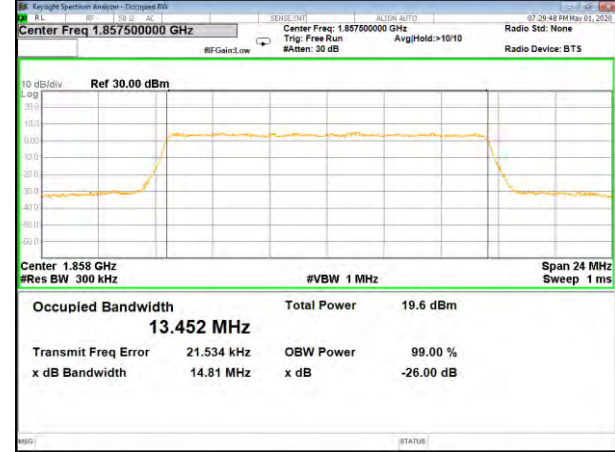

16QAM\_10M\_Higher\_(26BW and 99%)

LTE BAND-2

LTE BAND-2

QPSK\_15M\_Lower\_(26BW and 99%)

16QAM\_15M\_Lower\_(26BW and 99%)

QPSK\_15M\_Middle\_(26BW and 99%)

16QAM\_15M\_Middle\_(26BW and 99%)

QPSK\_15M\_Higher\_(26BW and 99%)

16QAM\_15M\_Higher\_(26BW and 99%)

LTE BAND-2

LTE BAND-2

QPSK\_20M\_Lower\_(26BW and 99%)

16QAM\_20M\_Lower\_(26BW and 99%)

QPSK\_20M\_Middle\_(26BW and 99%)

16QAM\_20M\_Middle\_(26BW and 99%)

QPSK\_20M\_Higher\_(26BW and 99%)