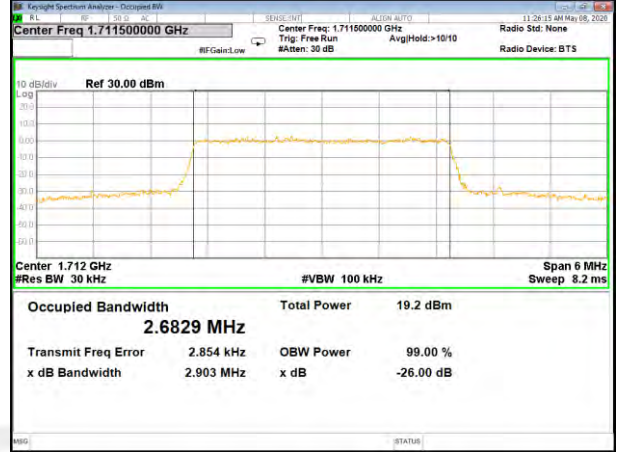

16QAM\_1.4M\_Higher\_(26BW and 99%)

LTE BAND-4

LTE BAND-4

QPSK\_3M\_Lower\_(26BW and 99%)

16QAM\_3M\_Lower\_(26BW and 99%)

QPSK\_3M\_Middle\_(26BW and 99%)

16QAM\_3M\_Middle\_(26BW and 99%)

QPSK\_3M\_Higher\_(26BW and 99%)