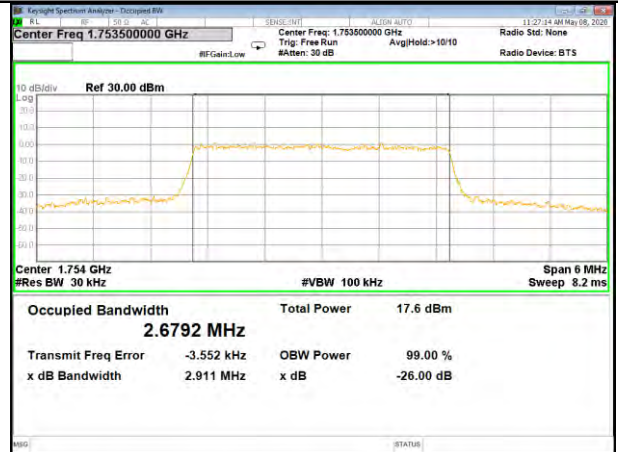

16QAM_3M_Higher_(26BW and 99%)