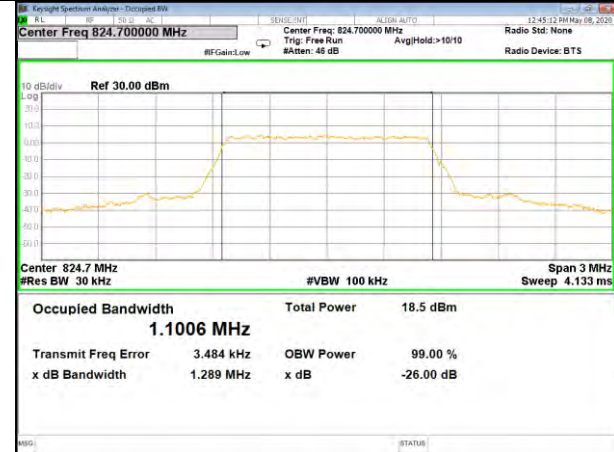

16QAM\_20M\_Higher\_(26BW and 99%)

LTE BAND-5

LTE BAND-5

B5\_QPSK\_1.4M\_Low\_26BW-99%

B5\_Q16\_1.4M\_Low\_26BW-99%

B5\_QPSK\_1.4M\_Mid\_26BW-99%

B5\_Q16\_1.4M\_Mid\_26BW-99%

B5\_QPSK\_1.4M\_High\_26BW-99%

B5\_Q16\_1.4M\_High\_26BW-99%

LTE BAND-5

LTE BAND-5

B5\_QPSK\_3M\_Low\_26BW-99%

B5\_Q16\_3M\_Low\_26BW-99%

B5\_QPSK\_3M\_Mid\_26BW-99%

B5\_Q16\_3M\_Mid\_26BW-99%

B5\_QPSK\_3M\_High\_26BW-99%