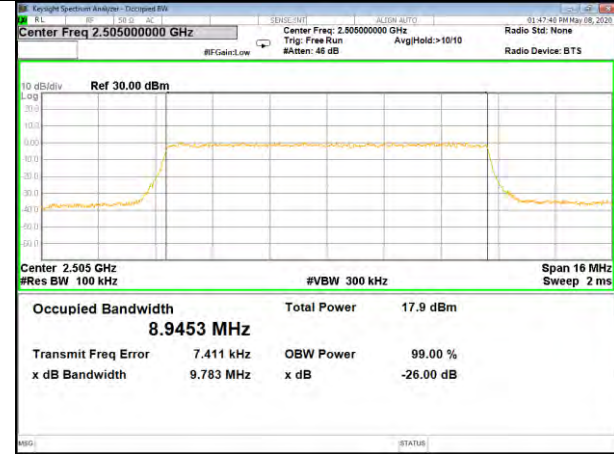

B7\_Q16\_5M\_High\_26BW-99%

LTE BAND-7

LTE BAND-7

B7\_QPSK\_10M\_Low\_26BW-99%

B7\_Q16\_10M\_Low\_26BW-99%

B7\_QPSK\_10M\_Mid\_26BW-99%

B7\_Q16\_10M\_Mid\_26BW-99%

B7\_QPSK\_10M\_High\_26BW-99%