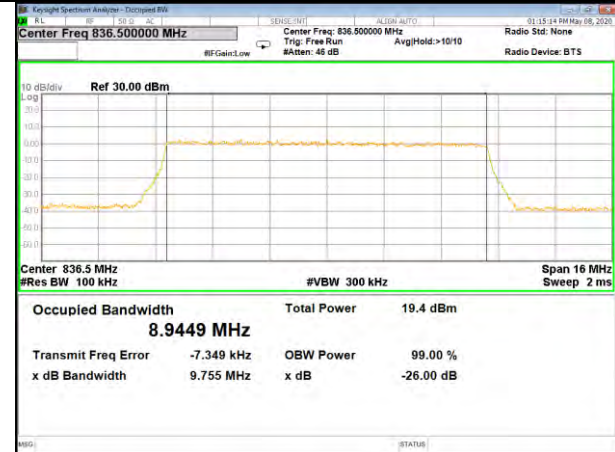

B5\_Q16\_5M\_High\_26BW-99%

LTE BAND-5

LTE BAND-5

B5\_QPSK\_10M\_Low\_26BW-99%

B5\_Q16\_10M\_Low\_26BW-99%

B5\_QPSK\_10M\_Mid\_26BW-99%

B5\_Q16\_10M\_Mid\_26BW-99%

B5\_QPSK\_10M\_High\_26BW-99%