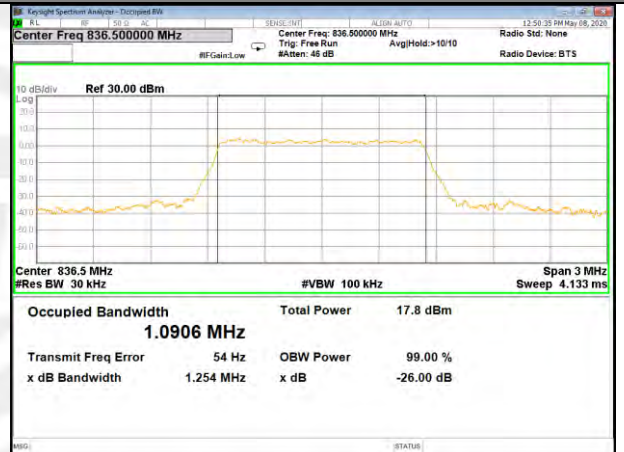

16QAM\_20M\_Higher\_(26BW and 99%)

LTE BAND-5

LTE BAND-5

B5\_QPSK\_1.4M\_Low\_26BW-99%

B5\_Q16\_1.4M\_Low\_26BW-99%

B5\_QPSK\_1.4M\_Mid\_26BW-99%

B5\_Q16\_1.4M\_Mid\_26BW-99%

B5\_QPSK\_1.4M\_High\_26BW-99%

B5\_Q16\_1.4M\_High\_26BW-99%

LTE BAND-5

LTE BAND-5

B5\_QPSK\_3M\_Low\_26BW-99%

B5\_Q16\_3M\_Low\_26BW-99%

B5\_QPSK\_3M\_Mid\_26BW-99%

B5\_Q16\_3M\_Mid\_26BW-99%

B5\_QPSK\_3M\_High\_26BW-99%