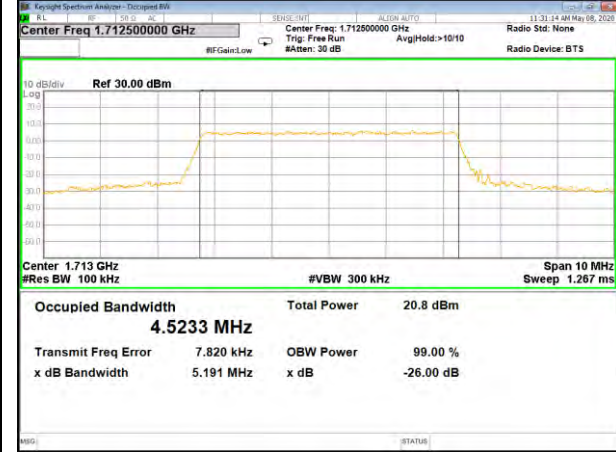

16QAM\_3M\_Higher\_(26BW and 99%)

LTE BAND-4

LTE BAND-4

QPSK\_5M\_Lower\_(26BW and 99%)

16QAM\_5M\_Lower\_(26BW and 99%)

QPSK\_5M\_Middle\_(26BW and 99%)

16QAM\_5M\_Middle\_(26BW and 99%)

QPSK\_5M\_Higher\_(26BW and 99%)