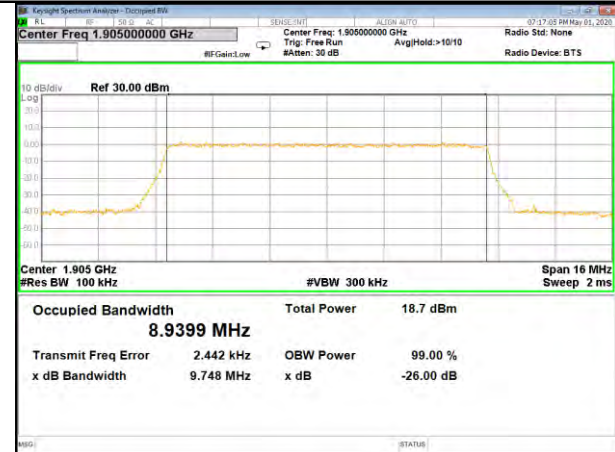

16QAM\_5M\_Higher\_(26BW and 99%)

LTE BAND-2

LTE BAND-2

QPSK\_10M\_Lower\_(26BW and 99%)

16QAM\_10M\_Lower\_(26BW and 99%)

QPSK\_10M\_Middle\_(26BW and 99%)

16QAM\_10M\_Middle\_(26BW and 99%)

QPSK\_10M\_Higher\_(26BW and 99%)

16QAM\_10M\_Higher\_(26BW and 99%)

LTE BAND-2

LTE BAND-2

QPSK\_15M\_Lower\_(26BW and 99%)

16QAM\_15M\_Lower\_(26BW and 99%)

QPSK\_15M\_Middle\_(26BW and 99%)

16QAM\_15M\_Middle\_(26BW and 99%)

QPSK\_15M\_Higher\_(26BW and 99%)