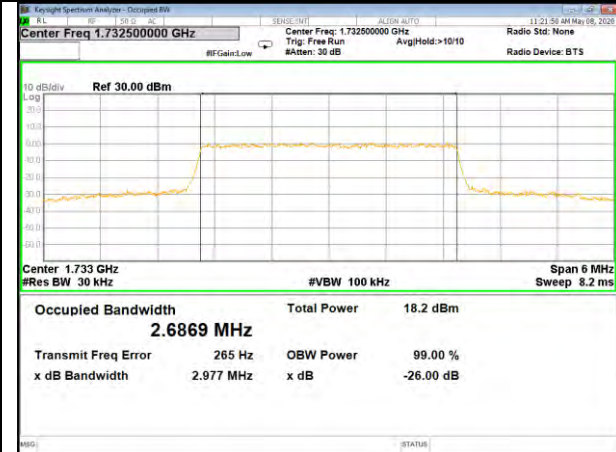

16QAM\_1.4M\_Higher\_(26BW and 99%)

LTE BAND-4

LTE BAND-4

QPSK\_3M\_Lower\_(26BW and 99%)

16QAM\_3M\_Lower\_(26BW and 99%)

QPSK\_3M\_Middle\_(26BW and 99%)

16QAM\_3M\_Middle\_(26BW and 99%)

QPSK\_3M\_Higher\_(26BW and 99%)