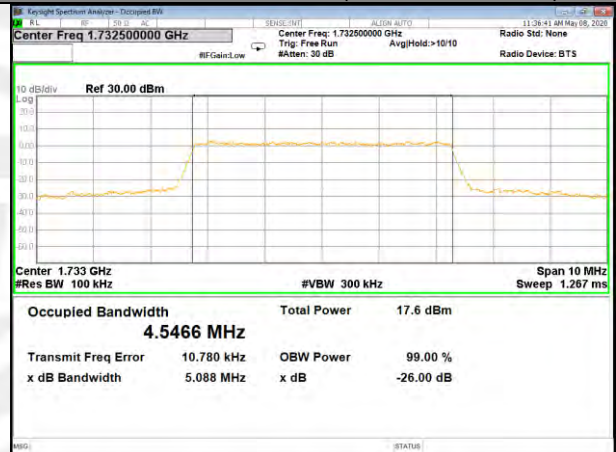

16QAM\_3M\_Higher\_(26BW and 99%)

LTE BAND-4

LTE BAND-4

QPSK\_5M\_Lower\_(26BW and 99%)

16QAM\_5M\_Lower\_(26BW and 99%)

QPSK\_5M\_Middle\_(26BW and 99%)

16QAM\_5M\_Middle\_(26BW and 99%)

QPSK\_5M\_Higher\_(26BW and 99%)