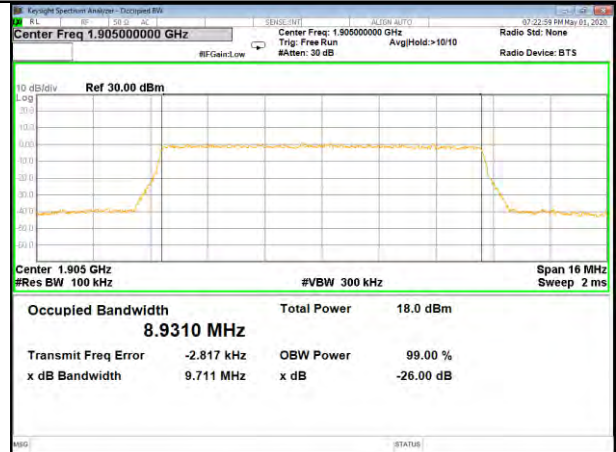

16QAM_10M_Higher_(26BW and 99%)