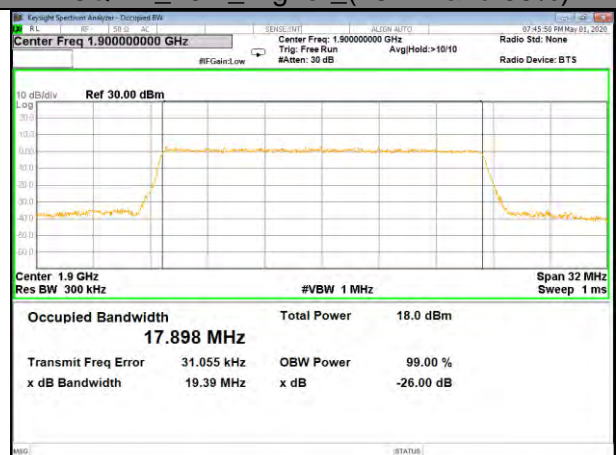

16QAM\_15M\_Higher\_(26BW and 99%)

LTE BAND-2

LTE BAND-2

QPSK\_20M\_Lower\_(26BW and 99%)

16QAM\_20M\_Lower\_(26BW and 99%)

QPSK\_20M\_Middle\_(26BW and 99%)

16QAM\_20M\_Middle\_(26BW and 99%)

QPSK\_20M\_Higher\_(26BW and 99%)

16QAM\_20M\_Higher\_(26BW and 99%)

LTE BAND-4

LTE BAND-4

QPSK\_1.4M\_Lower\_(26BW and 99%)

16QAM\_1.4M\_Lower\_(26BW and 99%)

QPSK\_1.4M\_Middle\_(26BW and 99%)

16QAM\_1.4M\_Middle\_(26BW and 99%)

QPSK\_1.4M\_Higher\_(26BW and 99%)