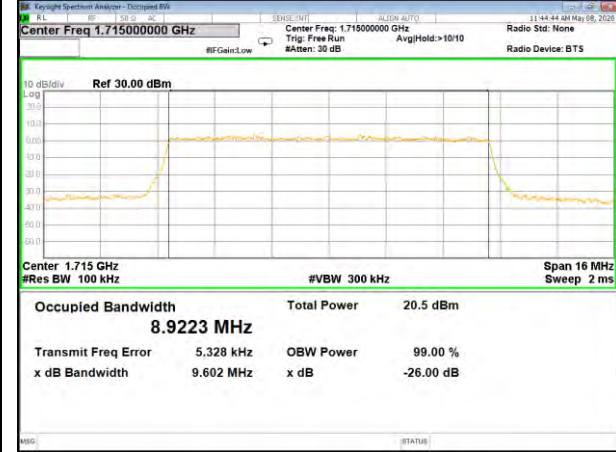

16QAM\_5M\_Higher\_(26BW and 99%)

LTE BAND-4

LTE BAND-4

QPSK\_10M\_Lower\_(26BW and 99%)

16QAM\_10M\_Lower\_(26BW and 99%)

QPSK\_10M\_Middle\_(26BW and 99%)

16QAM\_10M\_Middle\_(26BW and 99%)

QPSK\_10M\_Higher\_(26BW and 99%)