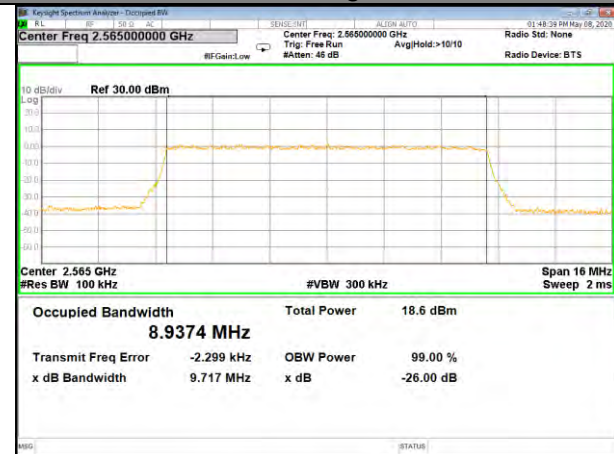

B7\_Q16\_5M\_High\_26BW-99%

LTE BAND-7

LTE BAND-7

B7\_QPSK\_10M\_Low\_26BW-99%

B7\_Q16\_10M\_Low\_26BW-99%

B7\_QPSK\_10M\_Mid\_26BW-99%

B7\_Q16\_10M\_Mid\_26BW-99%

B7\_QPSK\_10M\_High\_26BW-99%