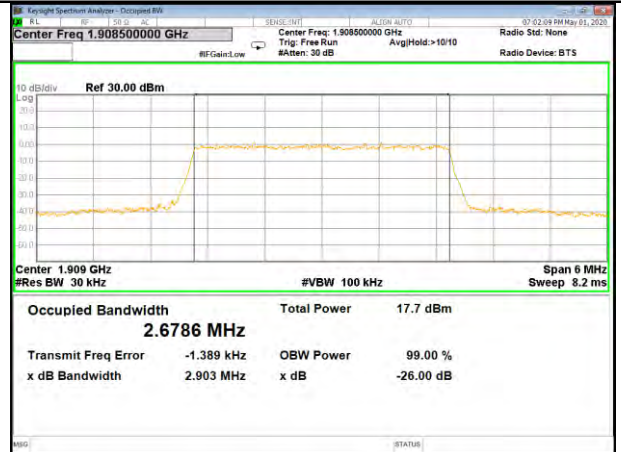

16QAM\_1.4M\_Higher\_(26BW and 99%)

LTE BAND-2

LTE BAND-2

QPSK\_3M\_Lower\_(26BW and 99%)

16QAM\_3M\_Lower\_(26BW and 99%)

QPSK\_3M\_Middle\_(26BW and 99%)

16QAM\_3M\_Middle\_(26BW and 99%)

QPSK\_3M\_Higher\_(26BW and 99%)

16QAM\_3M\_Higher\_(26BW and 99%)

LTE BAND-2

LTE BAND-2

QPSK\_5M\_Lower\_(26BW and 99%)

16QAM\_5M\_Lower\_(26BW and 99%)

QPSK\_5M\_Middle\_(26BW and 99%)

16QAM\_5M\_Middle\_(26BW and 99%)

QPSK\_5M\_Higher\_(26BW and 99%)