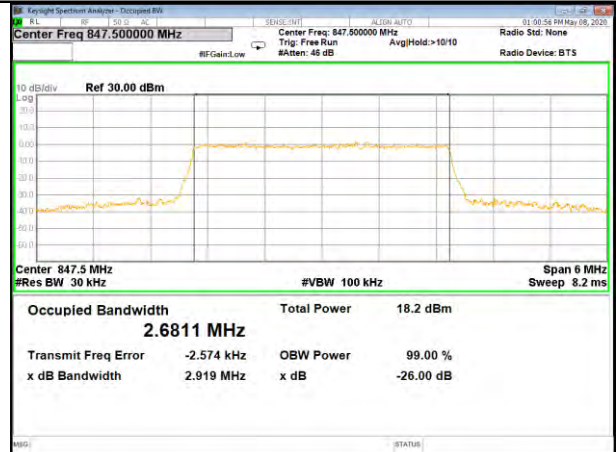

B5_Q16_3M_High_26BW-99%