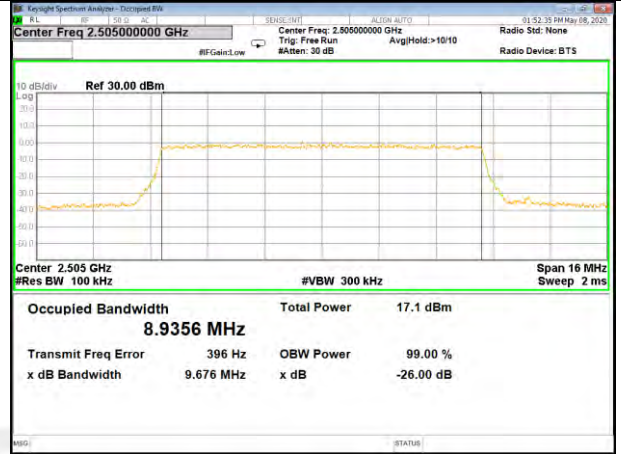

B7\_Q16\_5M\_High\_26BW-99%

LTE BAND-7

LTE BAND-7

B7\_QPSK\_10M\_Low\_26BW-99%

B7\_Q16\_10M\_Low\_26BW-99%

B7\_QPSK\_10M\_Mid\_26BW-99%

B7\_Q16\_10M\_Mid\_26BW-99%

B7\_QPSK\_10M\_High\_26BW-99%