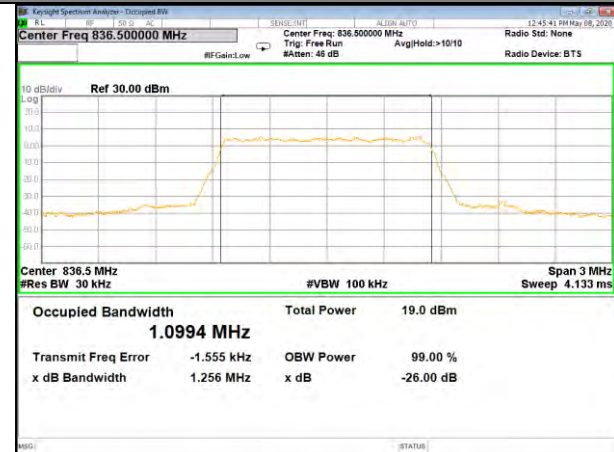

16QAM\_20M\_Higher\_(26BW and 99%)

LTE BAND-5

LTE BAND-5

B5\_QPSK\_1.4M\_Low\_26BW-99%

B5\_Q16\_1.4M\_Low\_26BW-99%

B5\_QPSK\_1.4M\_Mid\_26BW-99%

B5\_Q16\_1.4M\_Mid\_26BW-99%

B5\_QPSK\_1.4M\_High\_26BW-99%

B5\_Q16\_1.4M\_High\_26BW-99%

LTE BAND-5

LTE BAND-5

B5\_QPSK\_3M\_Low\_26BW-99%

B5\_Q16\_3M\_Low\_26BW-99%

B5\_QPSK\_3M\_Mid\_26BW-99%

B5\_Q16\_3M\_Mid\_26BW-99%

B5\_QPSK\_3M\_High\_26BW-99%