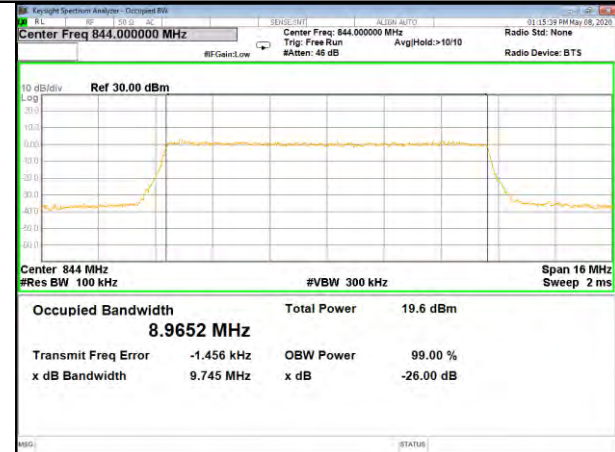

B5\_Q16\_5M\_High\_26BW-99%

LTE BAND-5

LTE BAND-5

B5\_QPSK\_10M\_Low\_26BW-99%

B5\_Q16\_10M\_Low\_26BW-99%

B5\_QPSK\_10M\_Mid\_26BW-99%

B5\_Q16\_10M\_Mid\_26BW-99%

B5\_QPSK\_10M\_High\_26BW-99%