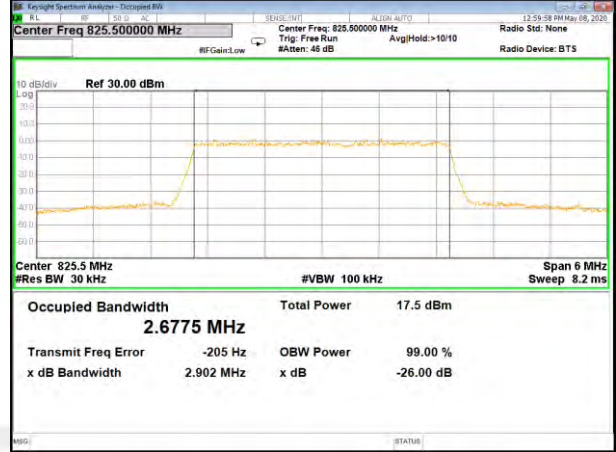

B5\_Q16\_1.4M\_High\_26BW-99%

LTE BAND-5

LTE BAND-5

B5\_QPSK\_3M\_Low\_26BW-99%

B5\_Q16\_3M\_Low\_26BW-99%

B5\_QPSK\_3M\_Mid\_26BW-99%

B5\_Q16\_3M\_Mid\_26BW-99%

B5\_QPSK\_3M\_High\_26BW-99%

B5\_Q16\_3M\_High\_26BW-99%

LTE BAND-5

LTE BAND-5

B5\_QPSK\_5M\_Low\_26BW-99%

B5\_Q16\_5M\_Low\_26BW-99%

B5\_QPSK\_5M\_Mid\_26BW-99%

B5\_Q16\_5M\_Mid\_26BW-99%

B5\_QPSK\_5M\_High\_26BW-99%