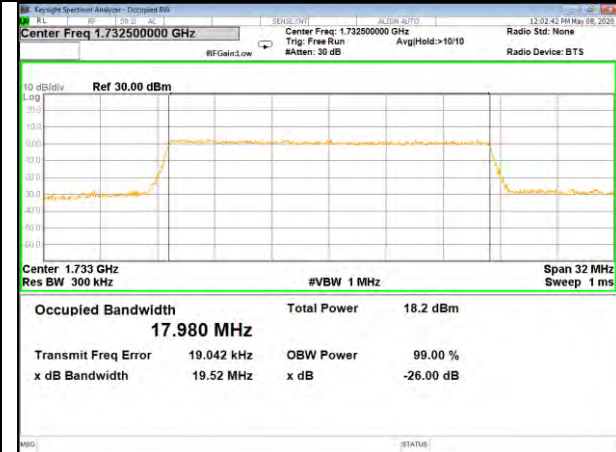

16QAM\_15M\_Higher\_(26BW and 99%)

LTE BAND-4

LTE BAND-4

QPSK\_20M\_Lower\_(26BW and 99%)

16QAM\_20M\_Lower\_(26BW and 99%)

QPSK\_20M\_Middle\_(26BW and 99%)

16QAM\_20M\_Middle\_(26BW and 99%)

QPSK\_20M\_Higher\_(26BW and 99%)