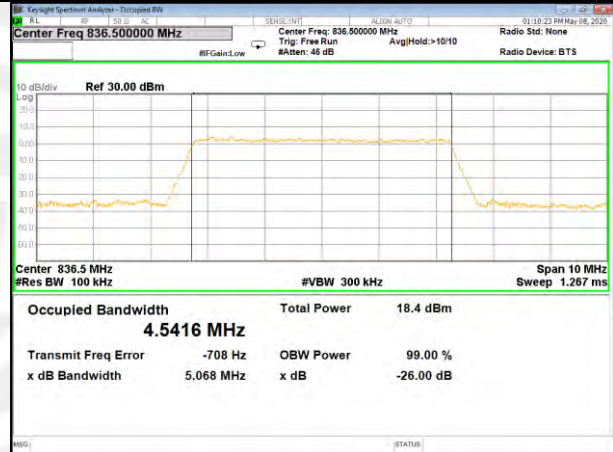

B5\_Q16\_3M\_High\_26BW-99%

LTE BAND-5

LTE BAND-5

B5\_QPSK\_5M\_Low\_26BW-99%

B5\_Q16\_5M\_Low\_26BW-99%

B5\_QPSK\_5M\_Mid\_26BW-99%

B5\_Q16\_5M\_Mid\_26BW-99%

B5\_QPSK\_5M\_High\_26BW-99%

B5\_Q16\_5M\_High\_26BW-99%

LTE BAND-5

LTE BAND-5

B5\_QPSK\_10M\_Low\_26BW-99%

B5\_Q16\_10M\_Low\_26BW-99%

B5\_QPSK\_10M\_Mid\_26BW-99%

B5\_Q16\_10M\_Mid\_26BW-99%

B5\_QPSK\_10M\_High\_26BW-99%