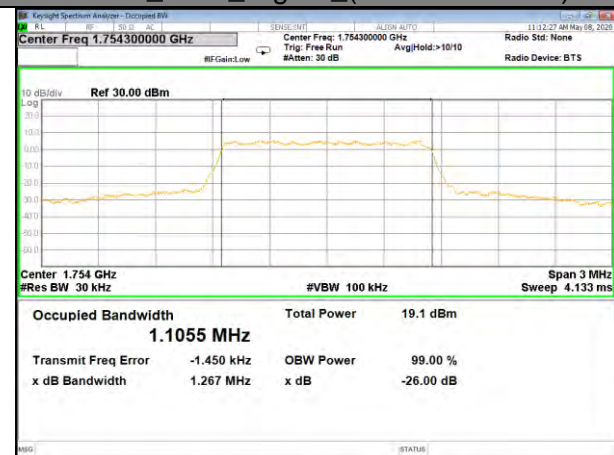

16QAM\_20M\_Higher\_(26BW and 99%)

LTE BAND-4

LTE BAND-4

QPSK\_1.4M\_Lower\_(26BW and 99%)

16QAM\_1.4M\_Lower\_(26BW and 99%)

QPSK\_1.4M\_Middle\_(26BW and 99%)

16QAM\_1.4M\_Middle\_(26BW and 99%)

QPSK\_1.4M\_Higher\_(26BW and 99%)

16QAM\_1.4M\_Higher\_(26BW and 99%)

LTE BAND-4

LTE BAND-4

QPSK\_3M\_Lower\_(26BW and 99%)

16QAM\_3M\_Lower\_(26BW and 99%)

QPSK\_3M\_Middle\_(26BW and 99%)

16QAM\_3M\_Middle\_(26BW and 99%)

QPSK\_3M\_Higher\_(26BW and 99%)