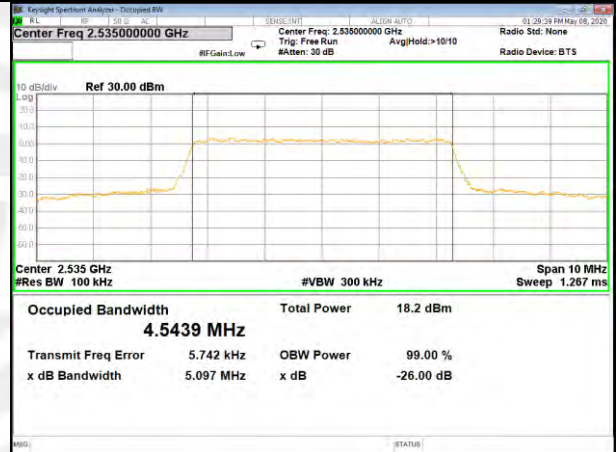

B5\_Q16\_10M\_High\_26BW-99%

LTE BAND-7

LTE BAND-7

B7\_QPSK\_5M\_Low\_26BW-99%

B7\_Q16\_5M\_Low\_26BW-99%

B7\_QPSK\_5M\_Mid\_26BW-99%

B7\_Q16\_5M\_Mid\_26BW-99%

B7\_QPSK\_5M\_High\_26BW-99%