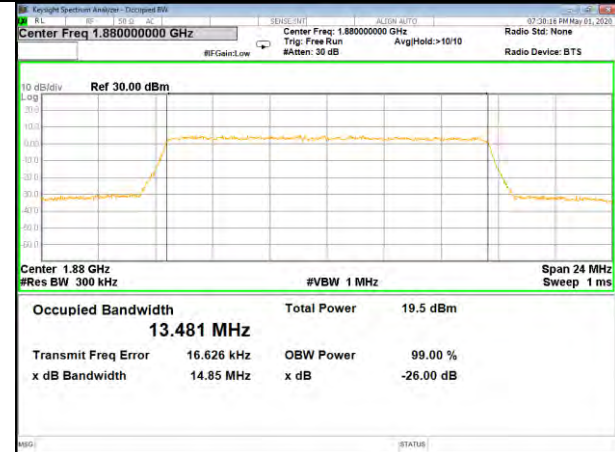

16QAM\_10M\_Higher\_(26BW and 99%)

LTE BAND-2

LTE BAND-2

QPSK\_15M\_Lower\_(26BW and 99%)

16QAM\_15M\_Lower\_(26BW and 99%)

QPSK\_15M\_Middle\_(26BW and 99%)

16QAM\_15M\_Middle\_(26BW and 99%)

QPSK\_15M\_Higher\_(26BW and 99%)

16QAM\_15M\_Higher\_(26BW and 99%)

LTE BAND-2

LTE BAND-2

QPSK\_20M\_Lower\_(26BW and 99%)

16QAM\_20M\_Lower\_(26BW and 99%)

QPSK\_20M\_Middle\_(26BW and 99%)

16QAM\_20M\_Middle\_(26BW and 99%)

QPSK\_20M\_Higher\_(26BW and 99%)