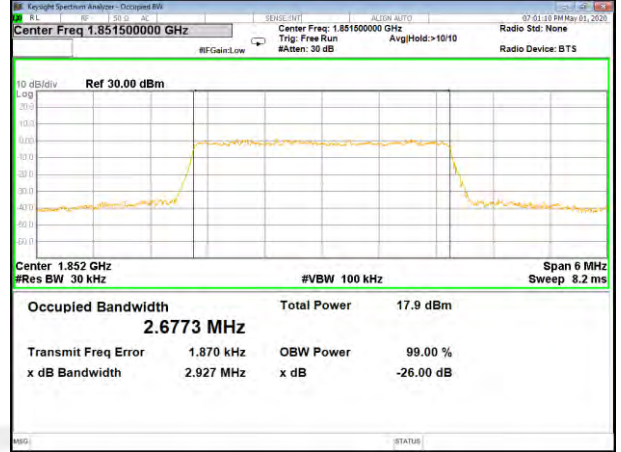

16QAM\_1.4M\_Higher\_(26BW and 99%)

LTE BAND-2

LTE BAND-2

QPSK\_3M\_Lower\_(26BW and 99%)

16QAM\_3M\_Lower\_(26BW and 99%)

QPSK\_3M\_Middle\_(26BW and 99%)

16QAM\_3M\_Middle\_(26BW and 99%)

QPSK\_3M\_Higher\_(26BW and 99%)

16QAM\_3M\_Higher\_(26BW and 99%)

LTE BAND-2

LTE BAND-2

QPSK\_5M\_Lower\_(26BW and 99%)

16QAM\_5M\_Lower\_(26BW and 99%)

QPSK\_5M\_Middle\_(26BW and 99%)

16QAM\_5M\_Middle\_(26BW and 99%)

QPSK\_5M\_Higher\_(26BW and 99%)