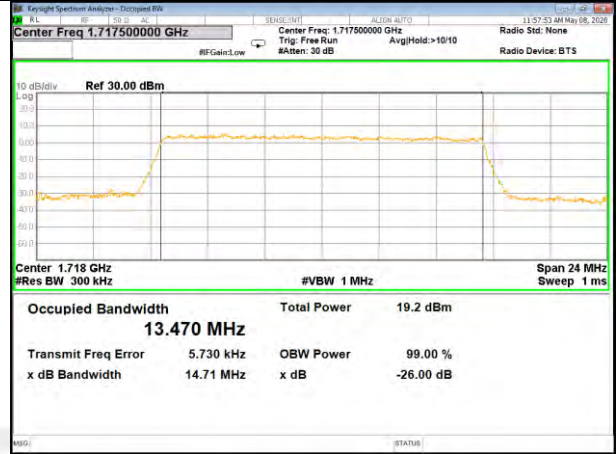

16QAM\_10M\_Higher\_(26BW and 99%)

LTE BAND-4

LTE BAND-4

QPSK\_15M\_Lower\_(26BW and 99%)

16QAM\_15M\_Lower\_(26BW and 99%)

QPSK\_15M\_Middle\_(26BW and 99%)

16QAM\_15M\_Middle\_(26BW and 99%)

QPSK\_15M\_Higher\_(26BW and 99%)