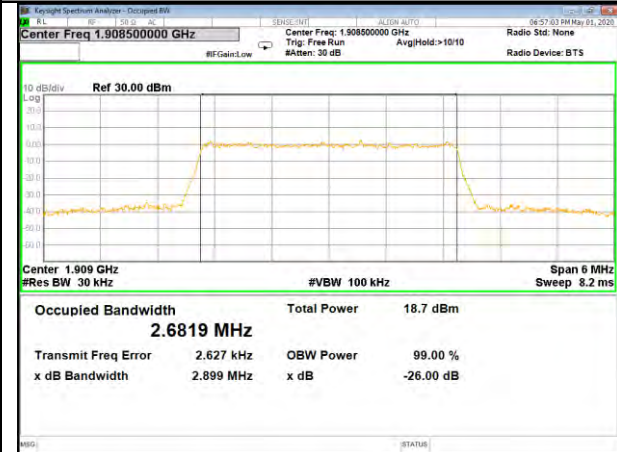

16QAM\_1.4M\_Higher\_(26BW and 99%)

LTE BAND-2

LTE BAND-2

QPSK\_3M\_Lower\_(26BW and 99%)

16QAM\_3M\_Lower\_(26BW and 99%)

QPSK\_3M\_Middle\_(26BW and 99%)

16QAM\_3M\_Middle\_(26BW and 99%)

QPSK\_3M\_Higher\_(26BW and 99%)