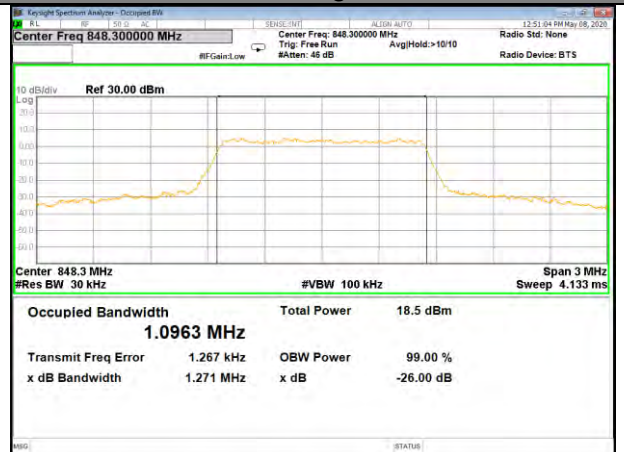

16QAM\_20M\_Higher\_(26BW and 99%)

LTE BAND-5

LTE BAND-5

B5\_QPSK\_1.4M\_Low\_26BW-99%

B5\_Q16\_1.4M\_Low\_26BW-99%

B5\_QPSK\_1.4M\_Mid\_26BW-99%

B5\_Q16\_1.4M\_Mid\_26BW-99%

B5\_QPSK\_1.4M\_High\_26BW-99%

B5\_Q16\_1.4M\_High\_26BW-99%

LTE BAND-5

LTE BAND-5

B5\_QPSK\_3M\_Low\_26BW-99%

B5\_Q16\_3M\_Low\_26BW-99%

B5\_QPSK\_3M\_Mid\_26BW-99%

B5\_Q16\_3M\_Mid\_26BW-99%

B5\_QPSK\_3M\_High\_26BW-99%