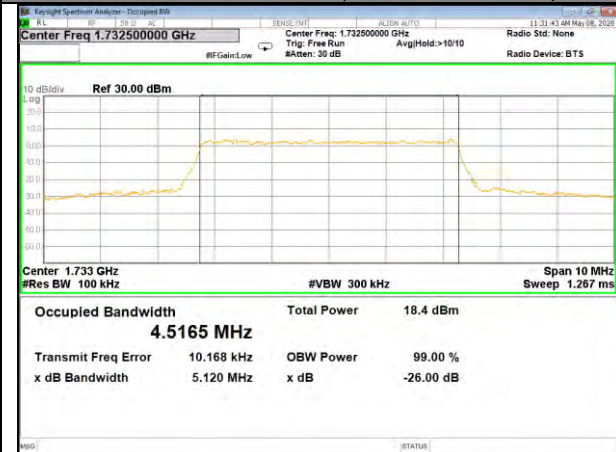

16QAM\_3M\_Higher\_(26BW and 99%)

LTE BAND-4

LTE BAND-4

QPSK\_5M\_Lower\_(26BW and 99%)

16QAM\_5M\_Lower\_(26BW and 99%)

QPSK\_5M\_Middle\_(26BW and 99%)

16QAM\_5M\_Middle\_(26BW and 99%)

QPSK\_5M\_Higher\_(26BW and 99%)