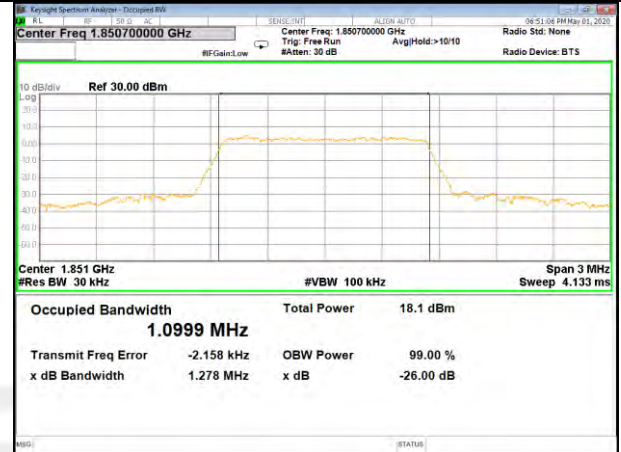

26BW and 99%  
LTE BAND-2

LTE BAND-2

QPSK\_1.4M\_Lower\_(26BW and 99%)

16QAM\_1.4M\_Lower\_(26BW and 99%)

QPSK\_1.4M\_Middle\_(26BW and 99%)

16QAM\_1.4M\_Middle\_(26BW and 99%)

QPSK\_1.4M\_Higher\_(26BW and 99%)

16QAM\_1.4M\_Higher\_(26BW and 99%)

LTE BAND-2

LTE BAND-2

QPSK\_3M\_Lower\_(26BW and 99%)

16QAM\_3M\_Lower\_(26BW and 99%)

QPSK\_3M\_Middle\_(26BW and 99%)

16QAM\_3M\_Middle\_(26BW and 99%)

QPSK\_3M\_Higher\_(26BW and 99%)