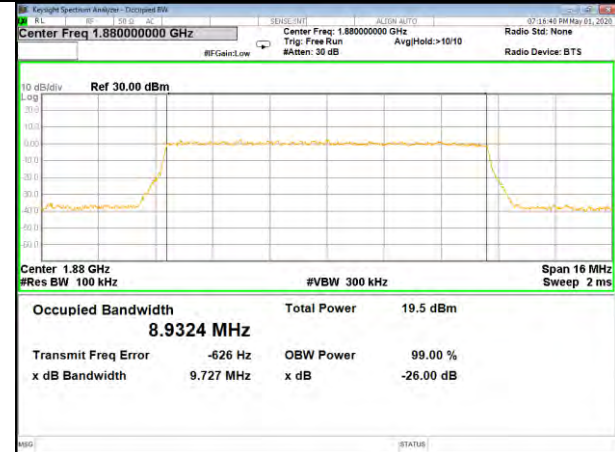

16QAM\_5M\_Higher\_(26BW and 99%)

LTE BAND-2

LTE BAND-2

QPSK\_10M\_Lower\_(26BW and 99%)

16QAM\_10M\_Lower\_(26BW and 99%)

QPSK\_10M\_Middle\_(26BW and 99%)

16QAM\_10M\_Middle\_(26BW and 99%)

QPSK\_10M\_Higher\_(26BW and 99%)

16QAM\_10M\_Higher\_(26BW and 99%)

LTE BAND-2

LTE BAND-2

QPSK\_15M\_Lower\_(26BW and 99%)

16QAM\_15M\_Lower\_(26BW and 99%)

QPSK\_15M\_Middle\_(26BW and 99%)

16QAM\_15M\_Middle\_(26BW and 99%)

QPSK\_15M\_Higher\_(26BW and 99%)