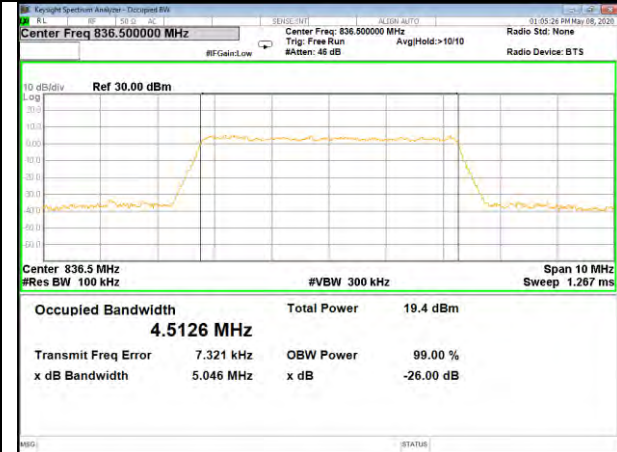

B5\_Q16\_3M\_High\_26BW-99%

LTE BAND-5

LTE BAND-5

B5\_QPSK\_5M\_Low\_26BW-99%

B5\_Q16\_5M\_Low\_26BW-99%

B5\_QPSK\_5M\_Mid\_26BW-99%

B5\_Q16\_5M\_Mid\_26BW-99%

B5\_QPSK\_5M\_High\_26BW-99%