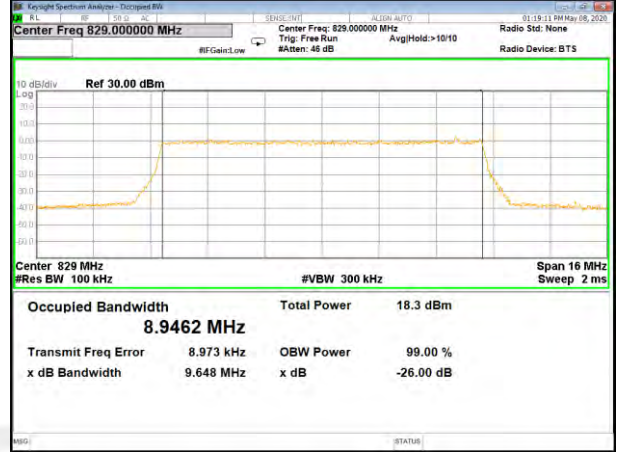

B5\_Q16\_5M\_High\_26BW-99%

LTE BAND-5

LTE BAND-5

B5\_QPSK\_10M\_Low\_26BW-99%

B5\_Q16\_10M\_Low\_26BW-99%

B5\_QPSK\_10M\_Mid\_26BW-99%

B5\_Q16\_10M\_Mid\_26BW-99%

B5\_QPSK\_10M\_High\_26BW-99%