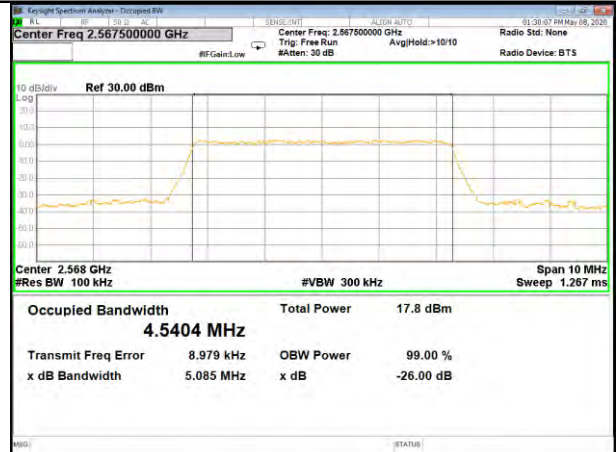

B7_Q16_5M_High_26BW-99%