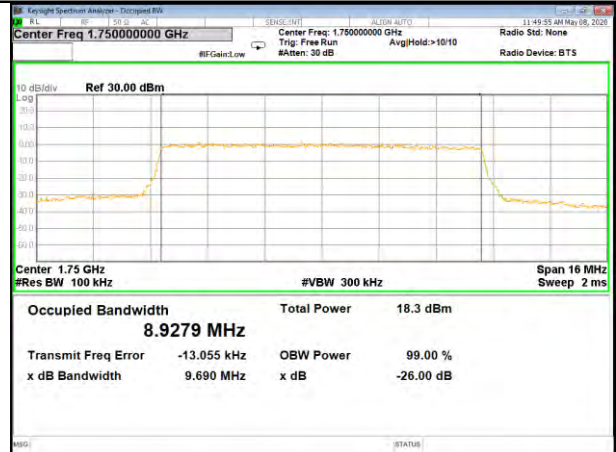

16QAM_10M_Higher_(26BW and 99%)