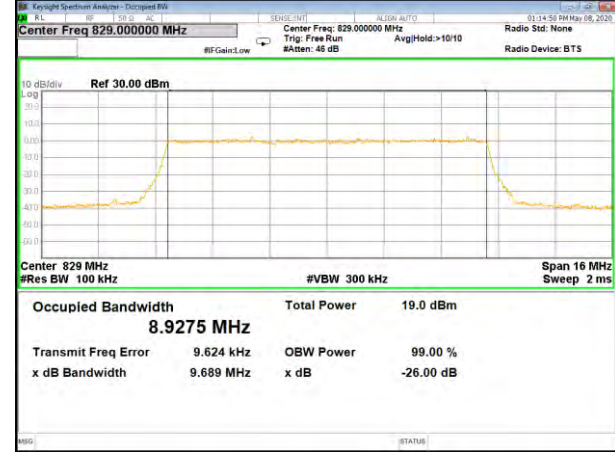

B5\_Q16\_5M\_High\_26BW-99%

LTE BAND-5

LTE BAND-5

B5\_QPSK\_10M\_Low\_26BW-99%

B5\_Q16\_10M\_Low\_26BW-99%

B5\_QPSK\_10M\_Mid\_26BW-99%

B5\_Q16\_10M\_Mid\_26BW-99%

B5\_QPSK\_10M\_High\_26BW-99%