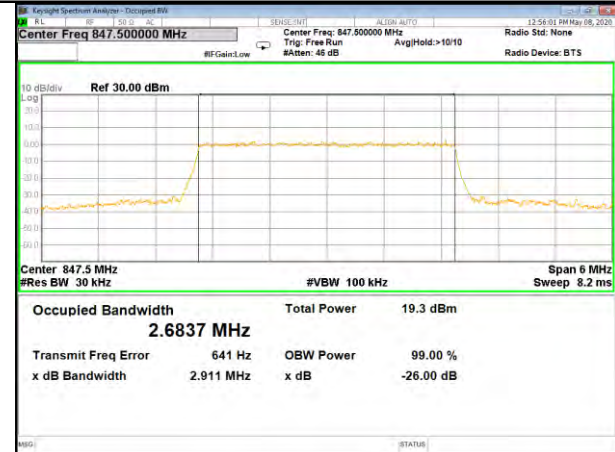

B5\_Q16\_1.4M\_High\_26BW-99%

LTE BAND-5

LTE BAND-5

B5\_QPSK\_3M\_Low\_26BW-99%

B5\_Q16\_3M\_Low\_26BW-99%

B5\_QPSK\_3M\_Mid\_26BW-99%

B5\_Q16\_3M\_Mid\_26BW-99%

B5\_QPSK\_3M\_High\_26BW-99%