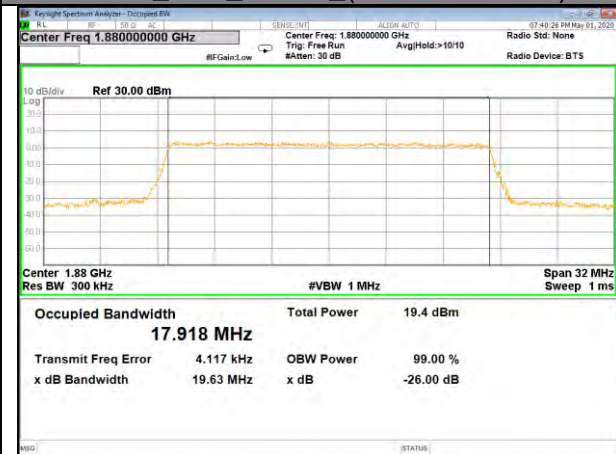

16QAM\_15M\_Higher\_(26BW and 99%)

LTE BAND-2

LTE BAND-2

QPSK\_20M\_Lower\_(26BW and 99%)

16QAM\_20M\_Lower\_(26BW and 99%)

QPSK\_20M\_Middle\_(26BW and 99%)

16QAM\_20M\_Middle\_(26BW and 99%)

QPSK\_20M\_Higher\_(26BW and 99%)

16QAM\_20M\_Higher\_(26BW and 99%)

LTE BAND-4

LTE BAND-4

QPSK\_1.4M\_Lower\_(26BW and 99%)

16QAM\_1.4M\_Lower\_(26BW and 99%)

QPSK\_1.4M\_Middle\_(26BW and 99%)

16QAM\_1.4M\_Middle\_(26BW and 99%)

QPSK\_1.4M\_Higher\_(26BW and 99%)