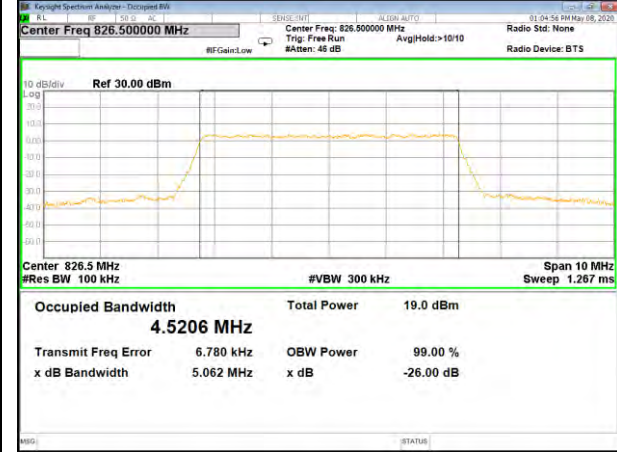

B5\_Q16\_3M\_High\_26BW-99%

LTE BAND-5

LTE BAND-5

B5\_QPSK\_5M\_Low\_26BW-99%

B5\_Q16\_5M\_Low\_26BW-99%

B5\_QPSK\_5M\_Mid\_26BW-99%

B5\_Q16\_5M\_Mid\_26BW-99%

B5\_QPSK\_5M\_High\_26BW-99%