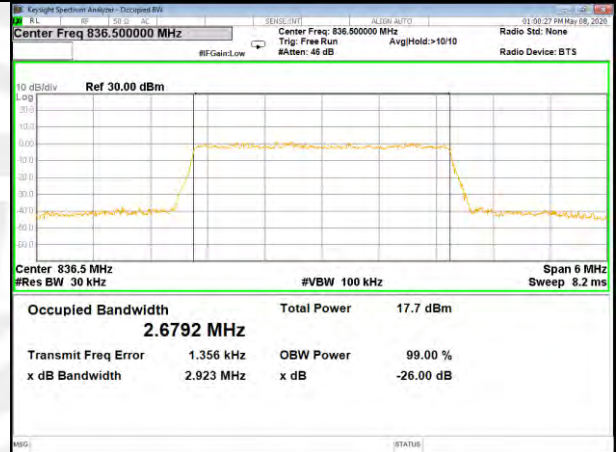

B5\_Q16\_1.4M\_High\_26BW-99%

LTE BAND-5

LTE BAND-5

B5\_QPSK\_3M\_Low\_26BW-99%

B5\_Q16\_3M\_Low\_26BW-99%

B5\_QPSK\_3M\_Mid\_26BW-99%

B5\_Q16\_3M\_Mid\_26BW-99%

B5\_QPSK\_3M\_High\_26BW-99%