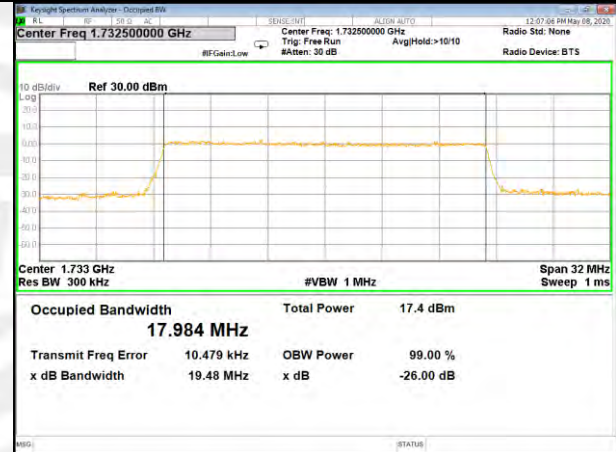

16QAM\_15M\_Higher\_(26BW and 99%)

LTE BAND-4

LTE BAND-4

QPSK\_20M\_Lower\_(26BW and 99%)

16QAM\_20M\_Lower\_(26BW and 99%)

QPSK\_20M\_Middle\_(26BW and 99%)

16QAM\_20M\_Middle\_(26BW and 99%)

QPSK\_20M\_Higher\_(26BW and 99%)

16QAM\_20M\_Higher\_(26BW and 99%)

LTE BAND-5

LTE BAND-5

B5\_QPSK\_1.4M\_Low\_26BW-99%

B5\_Q16\_1.4M\_Low\_26BW-99%

B5\_QPSK\_1.4M\_Mid\_26BW-99%

B5\_Q16\_1.4M\_Mid\_26BW-99%

B5\_QPSK\_1.4M\_High\_26BW-99%