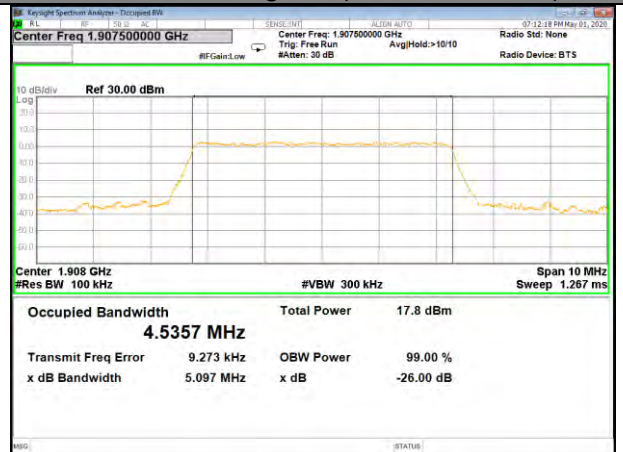

16QAM\_3M\_Higher\_(26BW and 99%)

LTE BAND-2

LTE BAND-2

QPSK\_5M\_Lower\_(26BW and 99%)

16QAM\_5M\_Lower\_(26BW and 99%)

QPSK\_5M\_Middle\_(26BW and 99%)

16QAM\_5M\_Middle\_(26BW and 99%)

QPSK\_5M\_Higher\_(26BW and 99%)

16QAM\_5M\_Higher\_(26BW and 99%)

LTE BAND-2

LTE BAND-2

QPSK\_10M\_Lower\_(26BW and 99%)

16QAM\_10M\_Lower\_(26BW and 99%)

QPSK\_10M\_Middle\_(26BW and 99%)

16QAM\_10M\_Middle\_(26BW and 99%)

QPSK\_10M\_Higher\_(26BW and 99%)