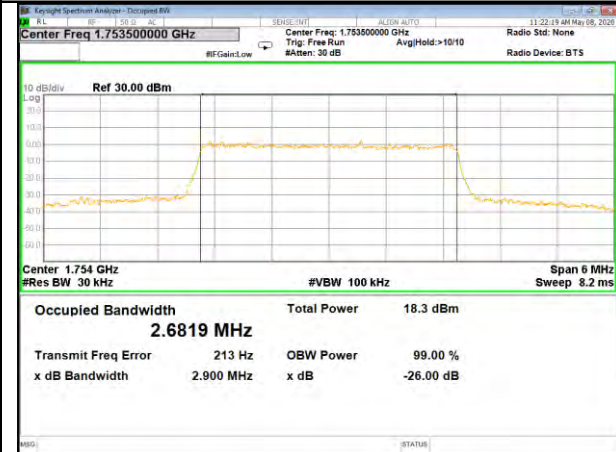

16QAM\_1.4M\_Higher\_(26BW and 99%)

LTE BAND-4

LTE BAND-4

QPSK\_3M\_Lower\_(26BW and 99%)

16QAM\_3M\_Lower\_(26BW and 99%)

QPSK\_3M\_Middle\_(26BW and 99%)

16QAM\_3M\_Middle\_(26BW and 99%)

QPSK\_3M\_Higher\_(26BW and 99%)