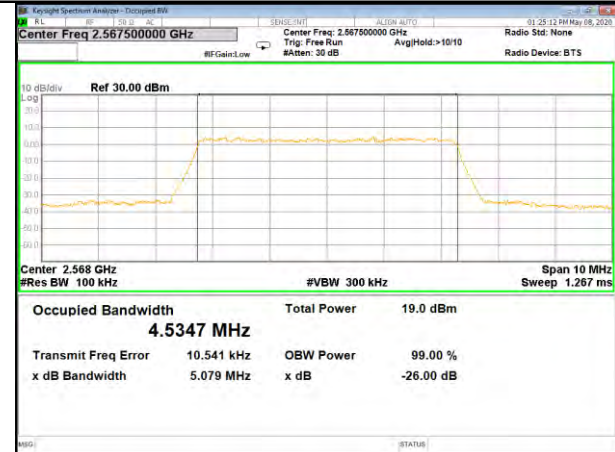

B5\_Q16\_10M\_High\_26BW-99%

LTE BAND-7

LTE BAND-7

B7\_QPSK\_5M\_Low\_26BW-99%

B7\_Q16\_5M\_Low\_26BW-99%

B7\_QPSK\_5M\_Mid\_26BW-99%

B7\_Q16\_5M\_Mid\_26BW-99%

B7\_QPSK\_5M\_High\_26BW-99%