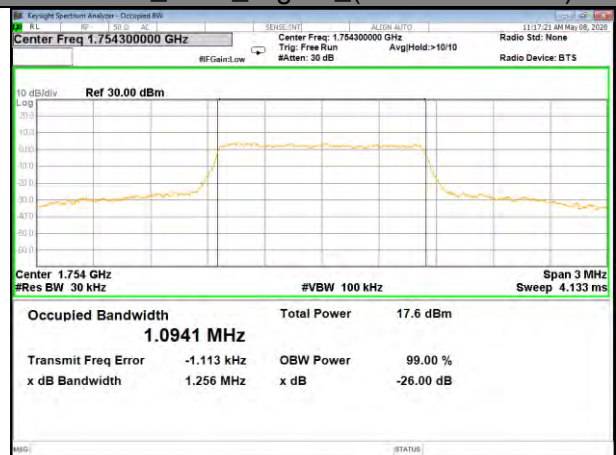

16QAM_1.4M_Higher_(26BW and 99%)