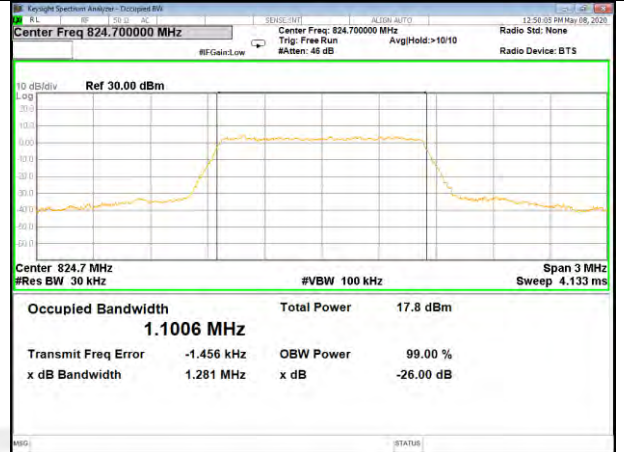

16QAM\_20M\_Higher\_(26BW and 99%)

LTE BAND-5

LTE BAND-5

B5\_QPSK\_1.4M\_Low\_26BW-99%

B5\_Q16\_1.4M\_Low\_26BW-99%

B5\_QPSK\_1.4M\_Mid\_26BW-99%

B5\_Q16\_1.4M\_Mid\_26BW-99%

B5\_QPSK\_1.4M\_High\_26BW-99%