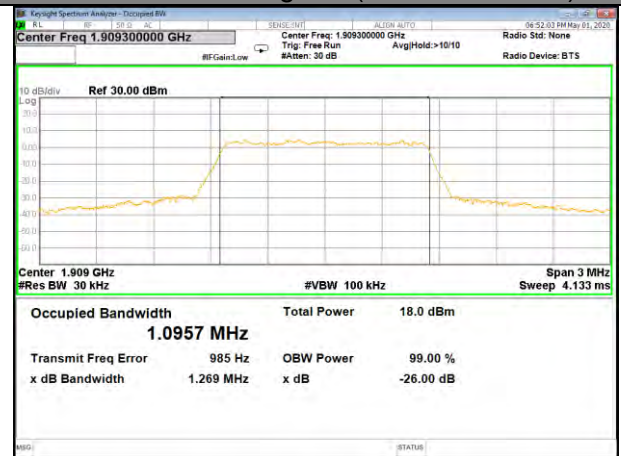

26BW and 99%  
LTE BAND-2

LTE BAND-2

QPSK\_1.4M\_Lower\_(26BW and 99%)

16QAM\_1.4M\_Lower\_(26BW and 99%)

QPSK\_1.4M\_Middle\_(26BW and 99%)

16QAM\_1.4M\_Middle\_(26BW and 99%)

QPSK\_1.4M\_Higher\_(26BW and 99%)

16QAM\_1.4M\_Higher\_(26BW and 99%)

LTE BAND-2

LTE BAND-2

QPSK\_3M\_Lower\_(26BW and 99%)

16QAM\_3M\_Lower\_(26BW and 99%)

QPSK\_3M\_Middle\_(26BW and 99%)

16QAM\_3M\_Middle\_(26BW and 99%)

QPSK\_3M\_Higher\_(26BW and 99%)