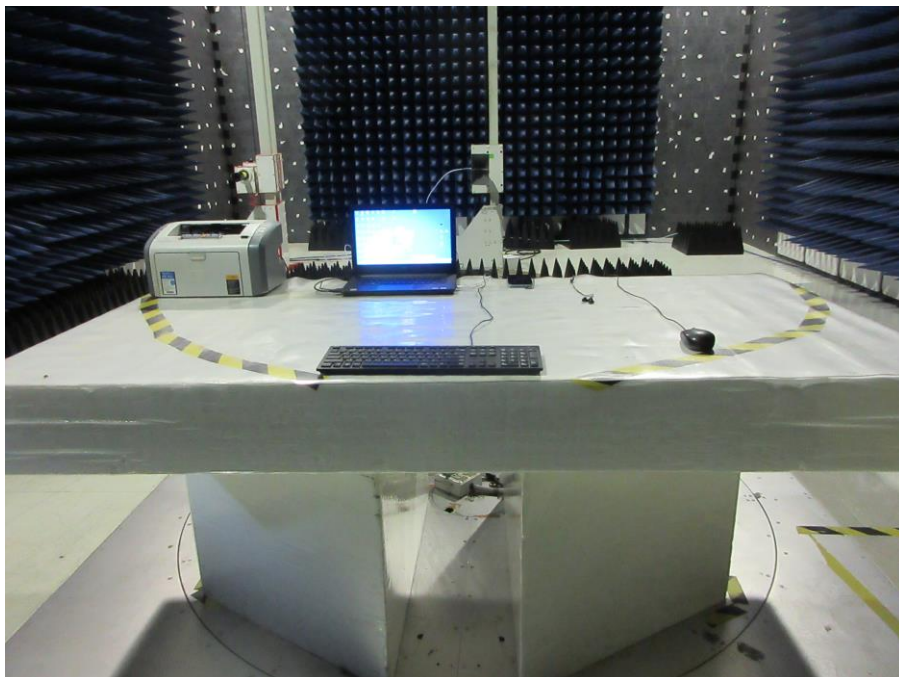

Q6 _JBP Setup photo

Radiated Measurement Photos

30MHz- 1GHz

Above 1GHz

Conducted Measurement Photos