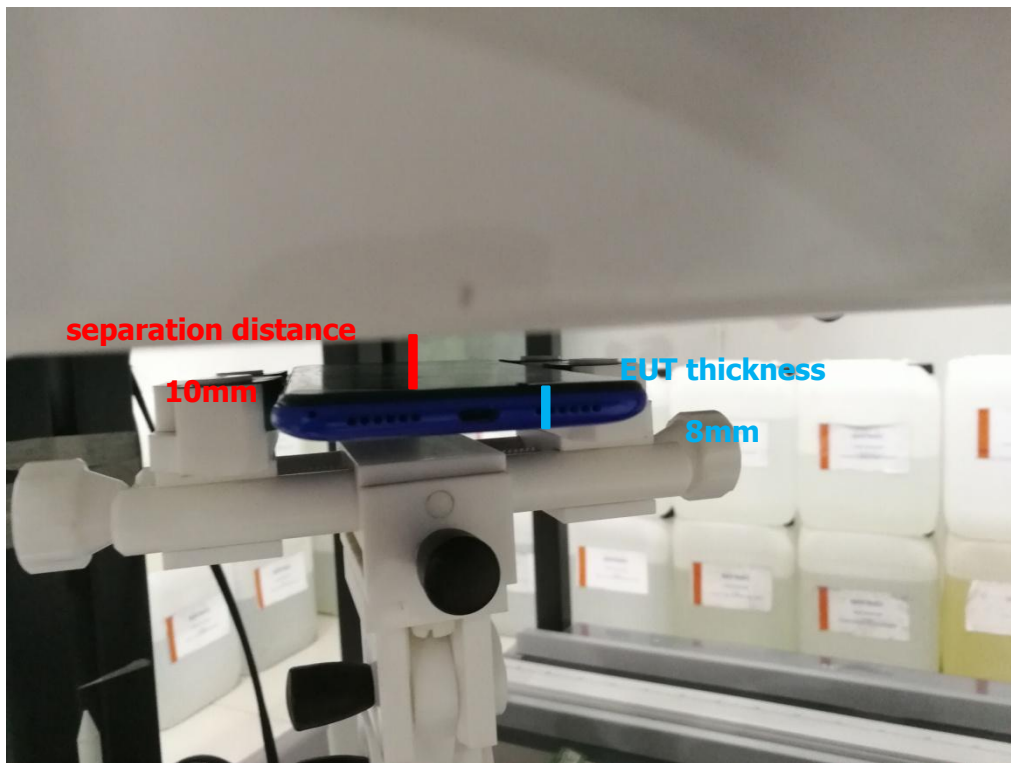

Q5.5_SAR Setup photo

Right Touch

Right Tilt

Left Touch

Left Tilt

Body Front side(separation distance is 10mm)

Body Back side(separation distance is 10mm)

Left Edge(separation distance is 10mm)

Right Edge(separation distance is 10mm)

Top Edge(separation distance is 10mm)

Bottom Edge(separation distance is 10mm)