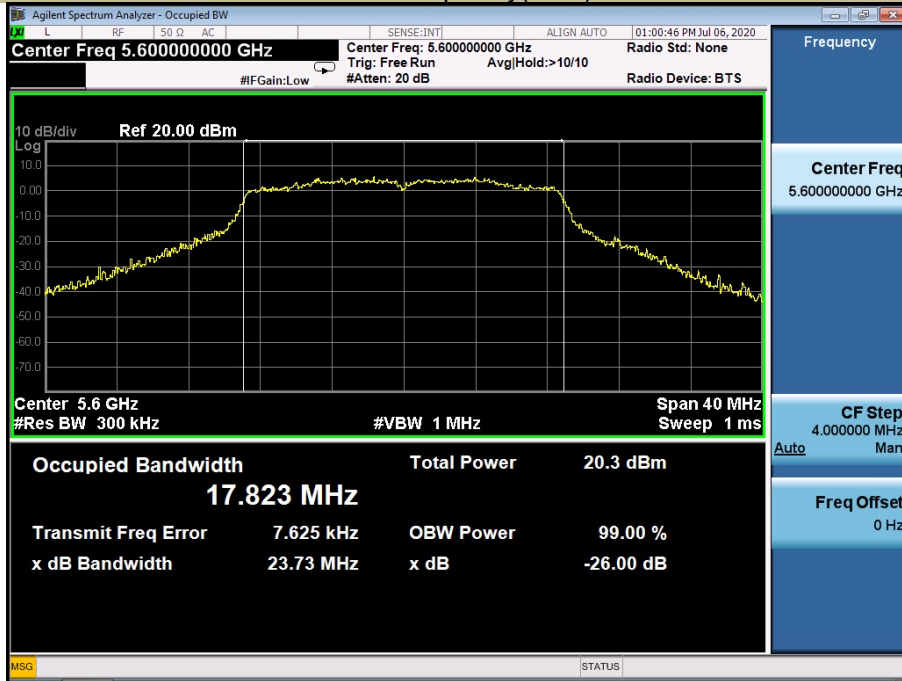

26dB&99% Bandwidth U-NII – 2C
Test Model 802.11n-HT20 Frequency(MHz) 5600