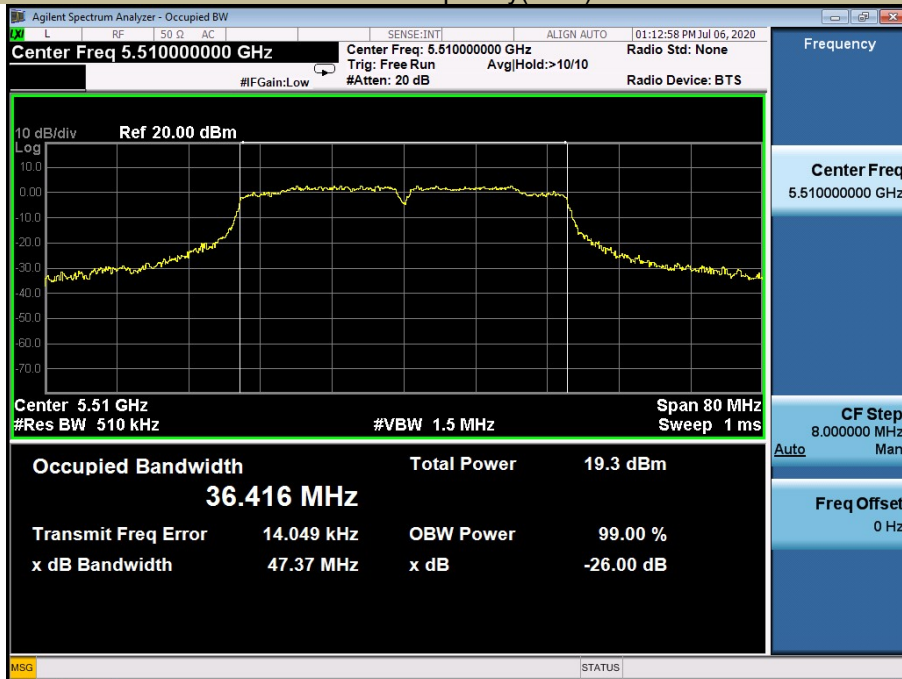

26dB&99% Bandwidth U-NII – 2C
Test Model 802.11n-HT40 Frequency(MHz) 5510