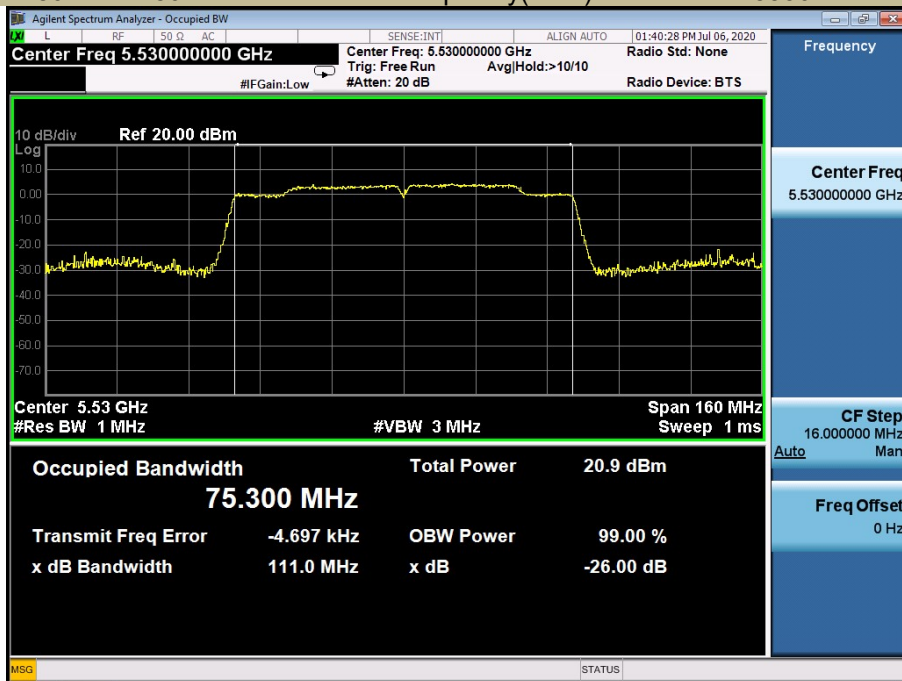

26dB&99% Bandwidth U-NII – 2C
Test Model 802.11ac 80 Frequency(MHz) 5530