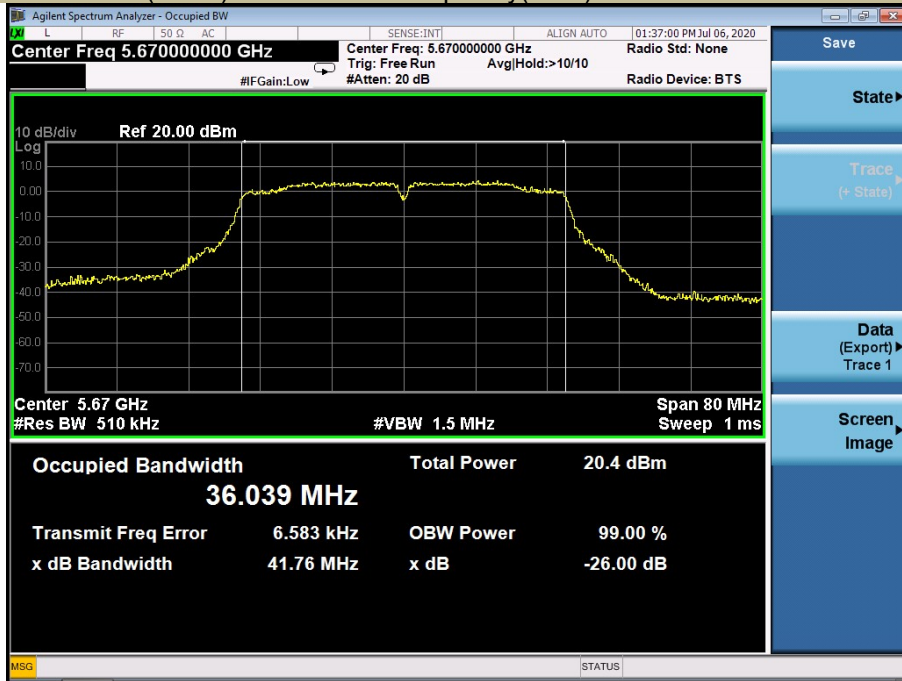

26dB&99% Bandwidth U-NII – 2C
Test Model 802.11ac(HT40) Frequency(MHz) 5670