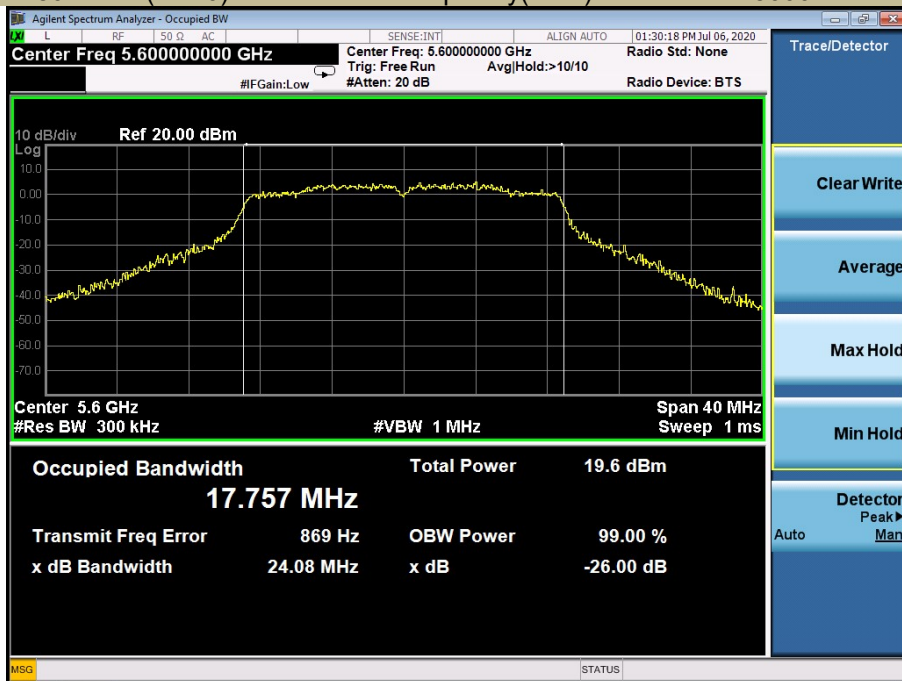

26dB&99% Bandwidth U-NII – 2C
Test Model 802.11ac(HT20) Frequency(MHz) 5600