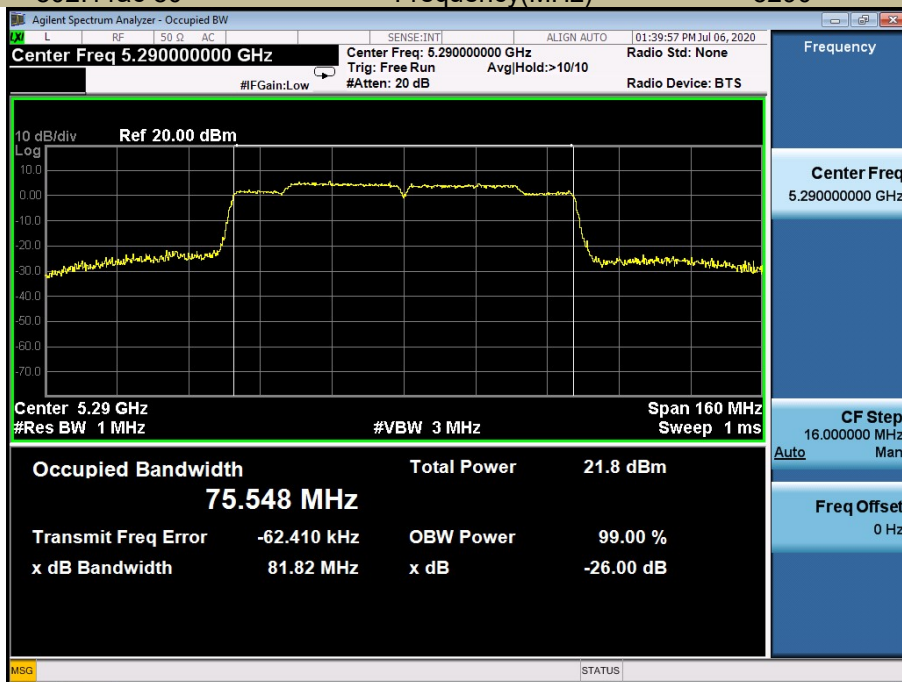

26dB&99% Bandwidth U-NII – 2A
Test Model 802.11ac 80 Frequency(MHz) 5290