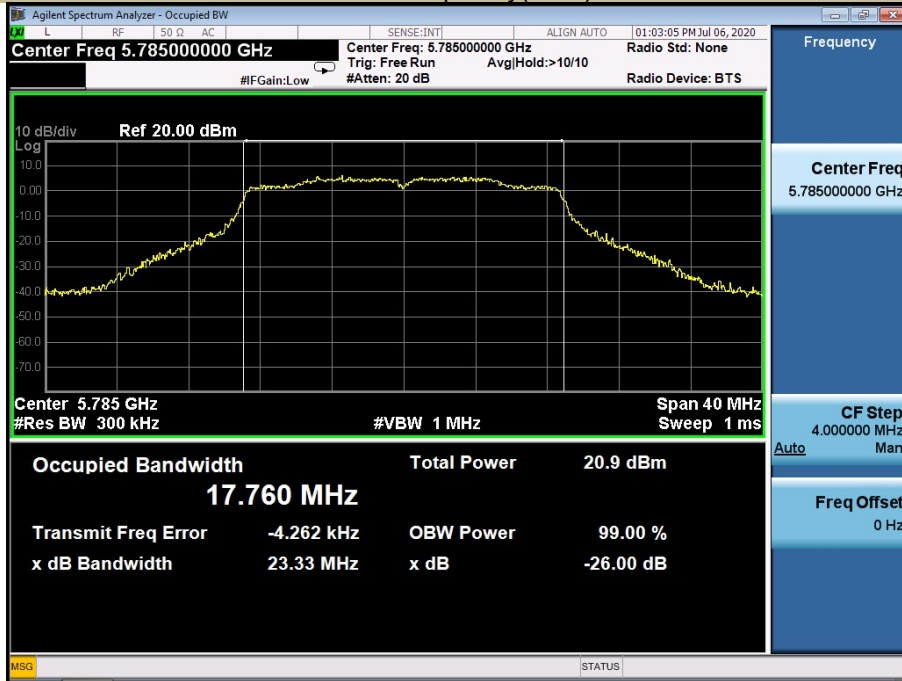

26dB&99% Bandwidth U-NII - 3
Test Model 802.11n-HT20 Frequency(MHz) 5785