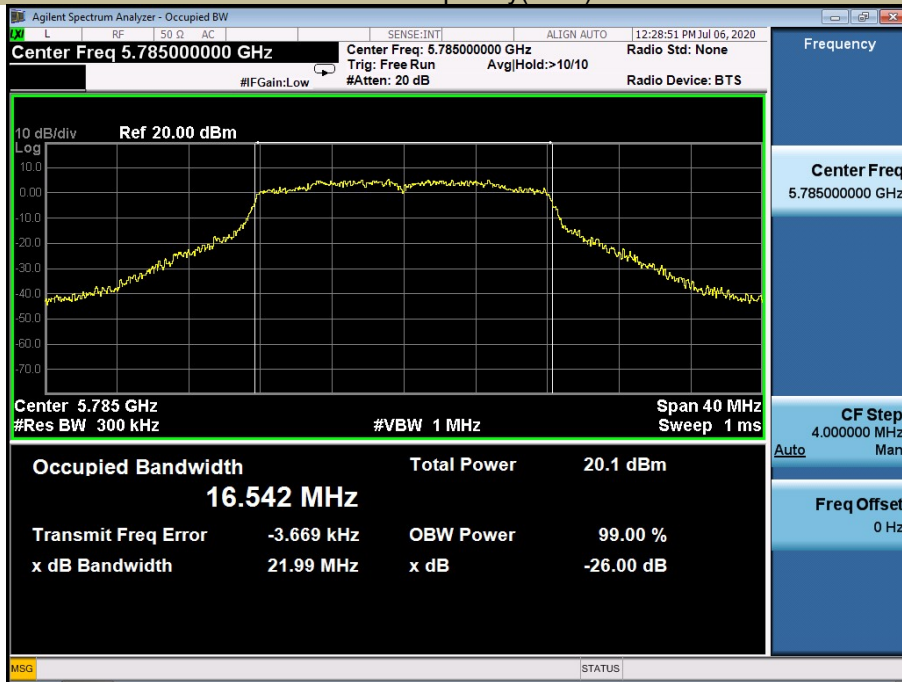

26dB&99% Bandwidth   U-NII - 3
Test Model   802.11a   Frequency(MHz)   5785