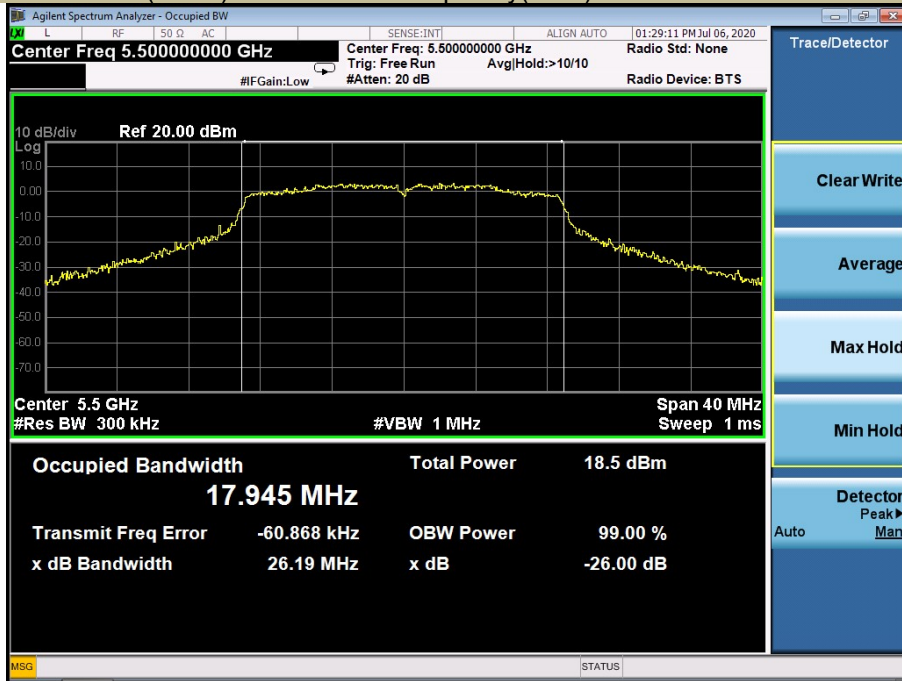

26dB&99% Bandwidth U-NII – 2C
Test Model 802.11ac(HT20) Frequency(MHz) 5500