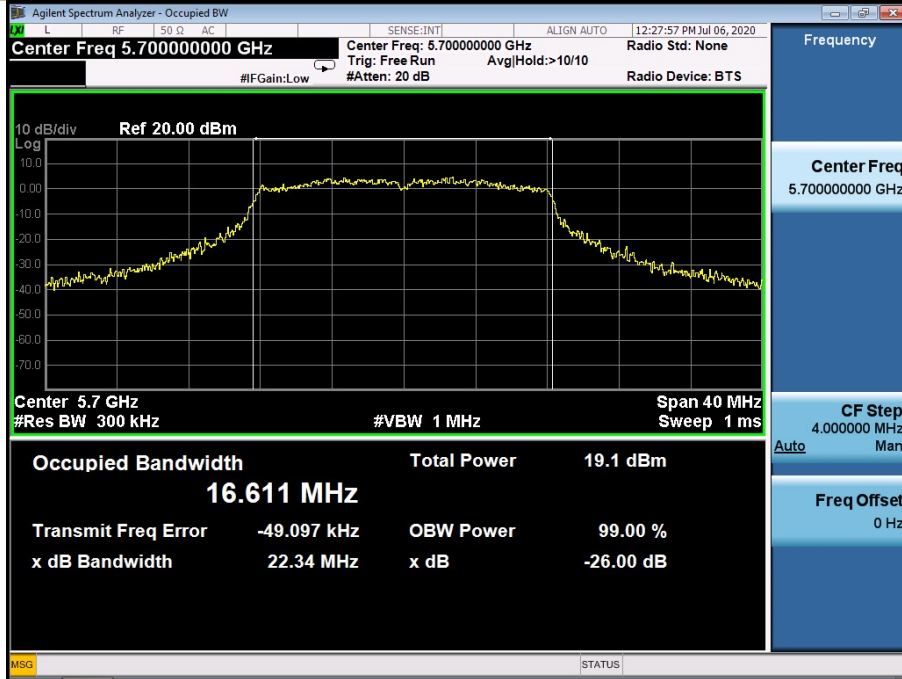

26dB&99% Bandwidth U-NII – 2C
Test Model 802.11a Frequency(MHz) 5700