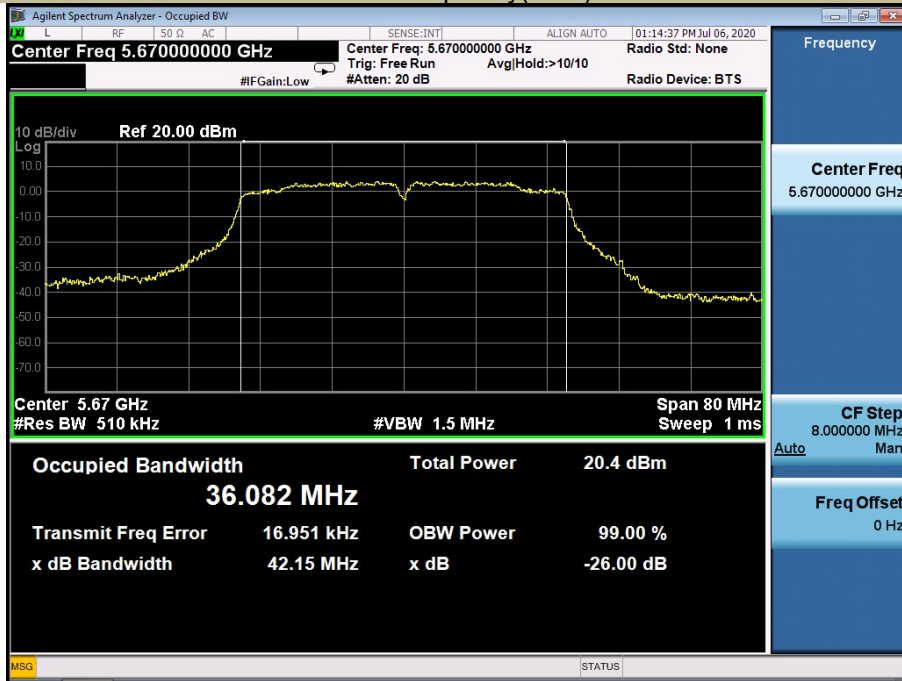

26dB&99% Bandwidth U-NII – 2C
Test Model 802.11n-HT40 Frequency(MHz) 5670