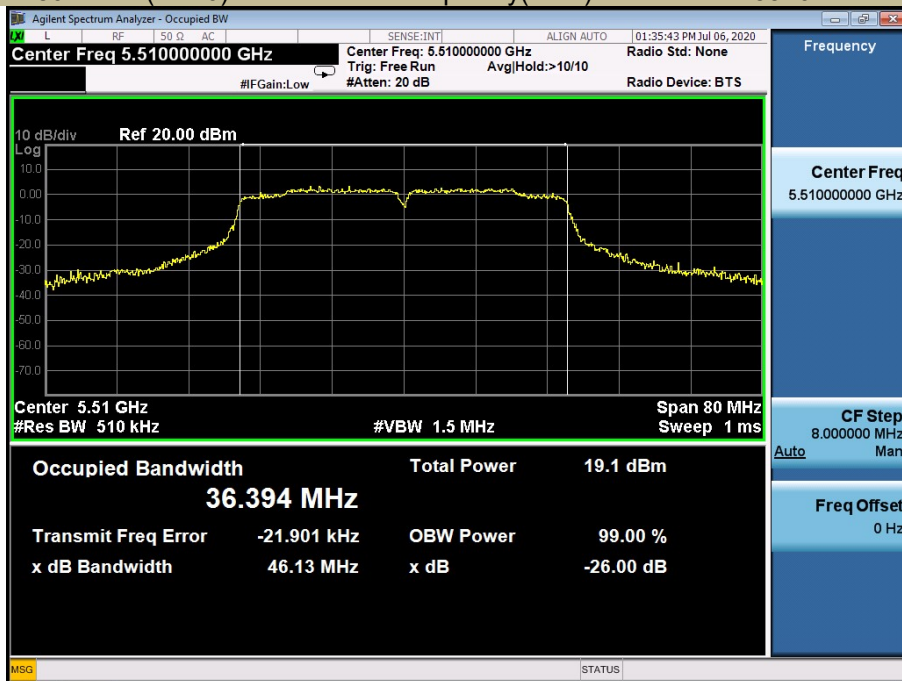

26dB&99% Bandwidth U-NII – 2C
Test Model 802.11ac(HT40) Frequency(MHz) 5510