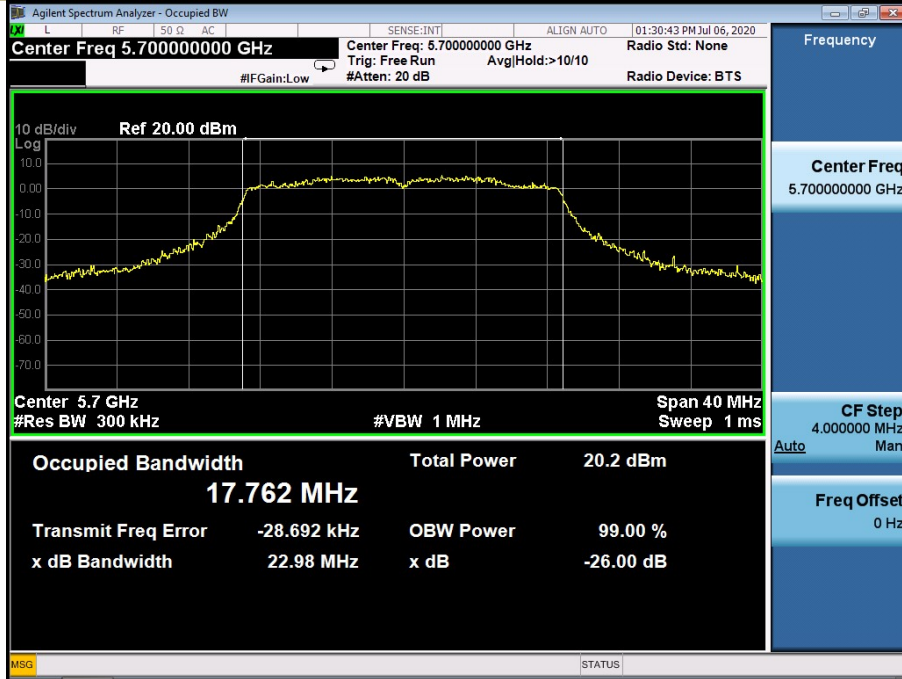

26dB&99% Bandwidth U-NII – 2C  
 Test Model 802.11ac(HT20) Frequency(MHz) 5500

26dB&99% Bandwidth U-NII – 2C  
 Test Model 802.11ac(HT20) Frequency(MHz) 5600

26dB&99% Bandwidth U-NII – 2C  
 Test Model 802.11ac(HT20) Frequency(MHz) 5700