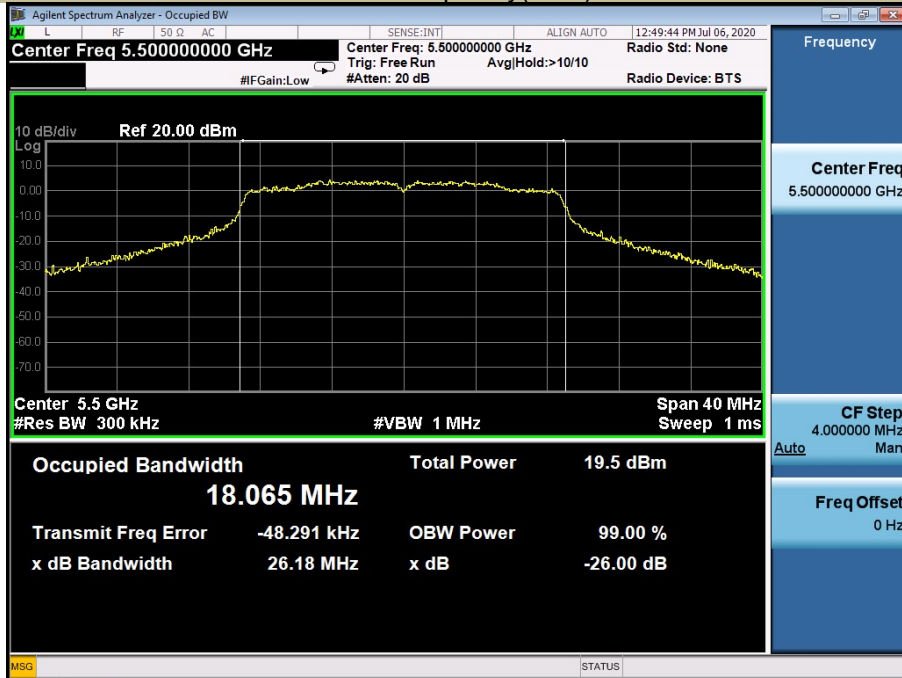

26dB&99% Bandwidth U-NII – 2C
Test Model 802.11n-HT20 Frequency(MHz) 5500