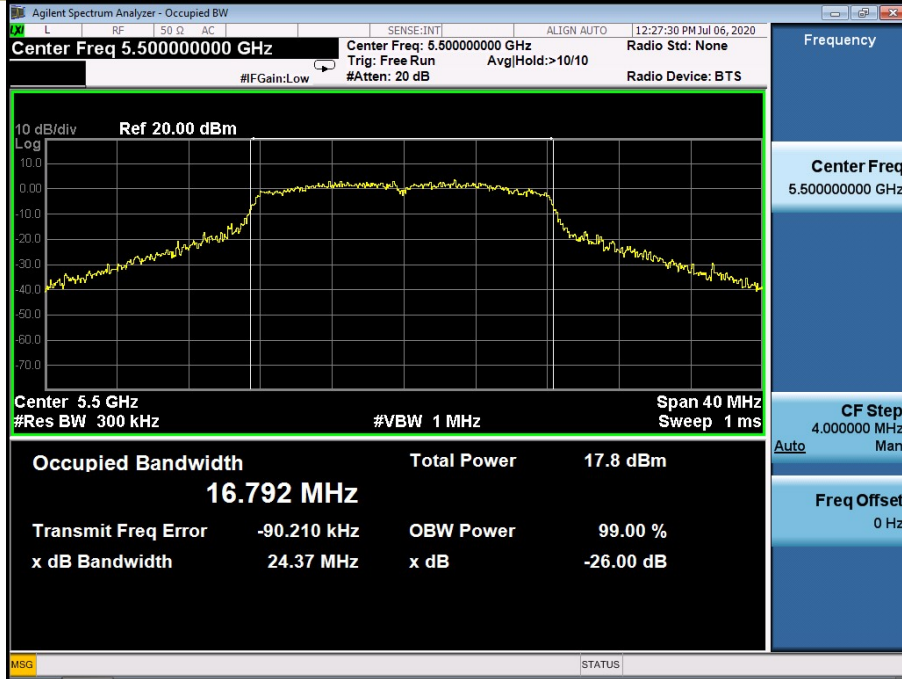

26dB&99% Bandwidth U-NII – 2C
Test Model 802.11a Frequency(MHz) 5500