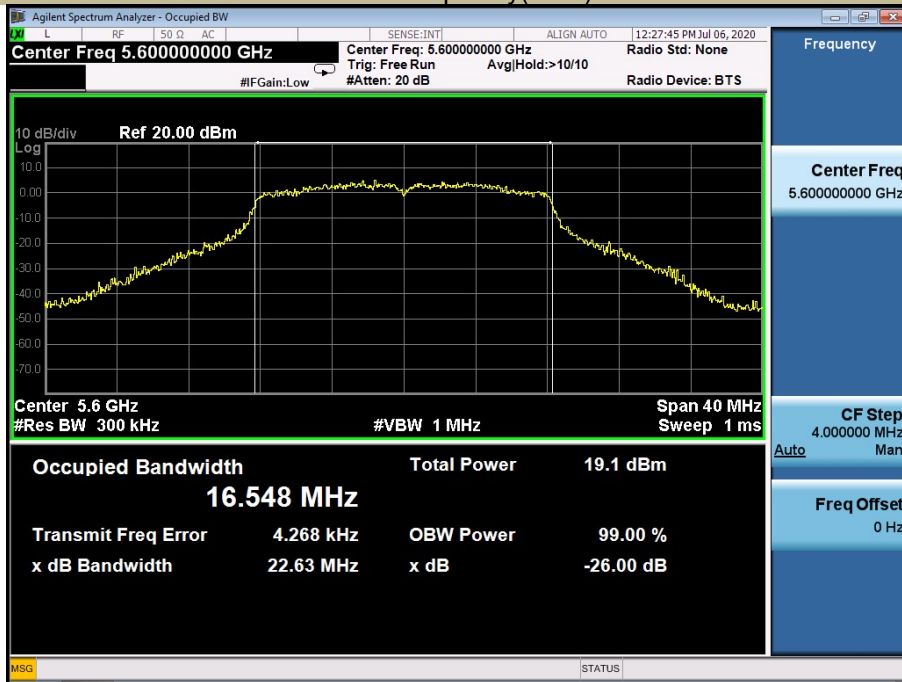

26dB&99% Bandwidth U-NII – 2C
Test Model 802.11a Frequency(MHz) 5600