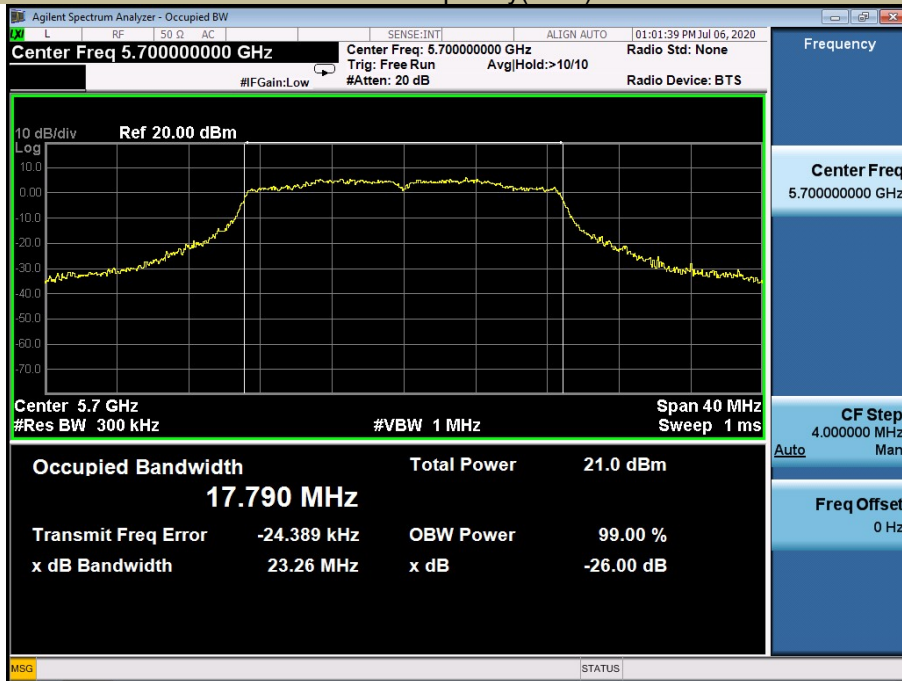

26dB&99% Bandwidth U-NII – 2C
Test Model 802.11n-HT20 Frequency(MHz) 5700