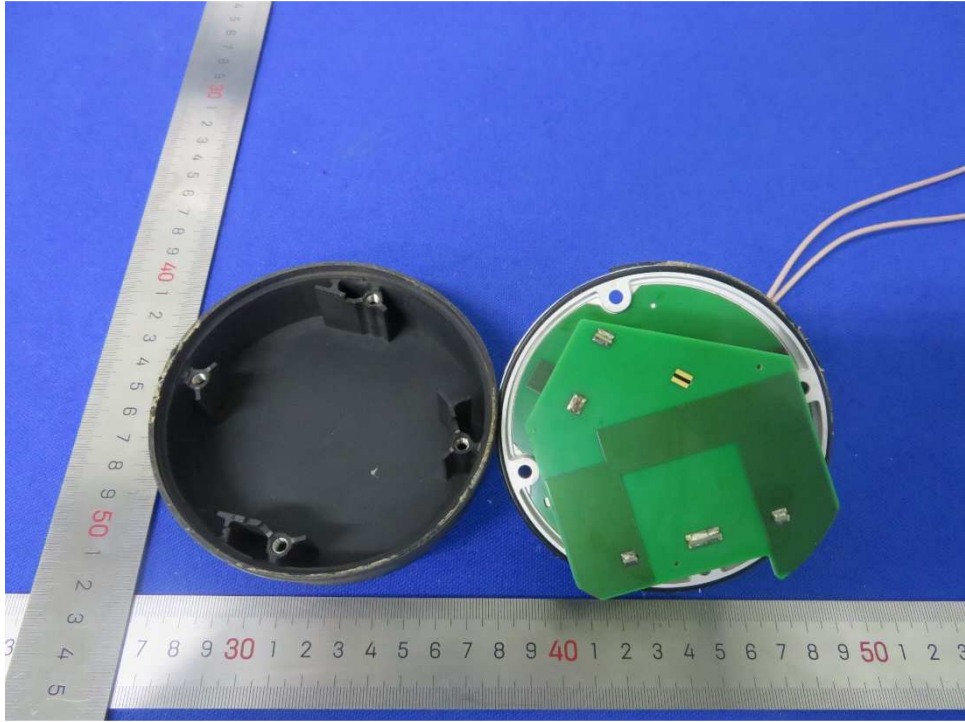

Detail internal photos of BG96 can be refer to FCC ID: XMR201707BG96; IC: 10224A-201709BG96

Additional antenna

LED Light bar