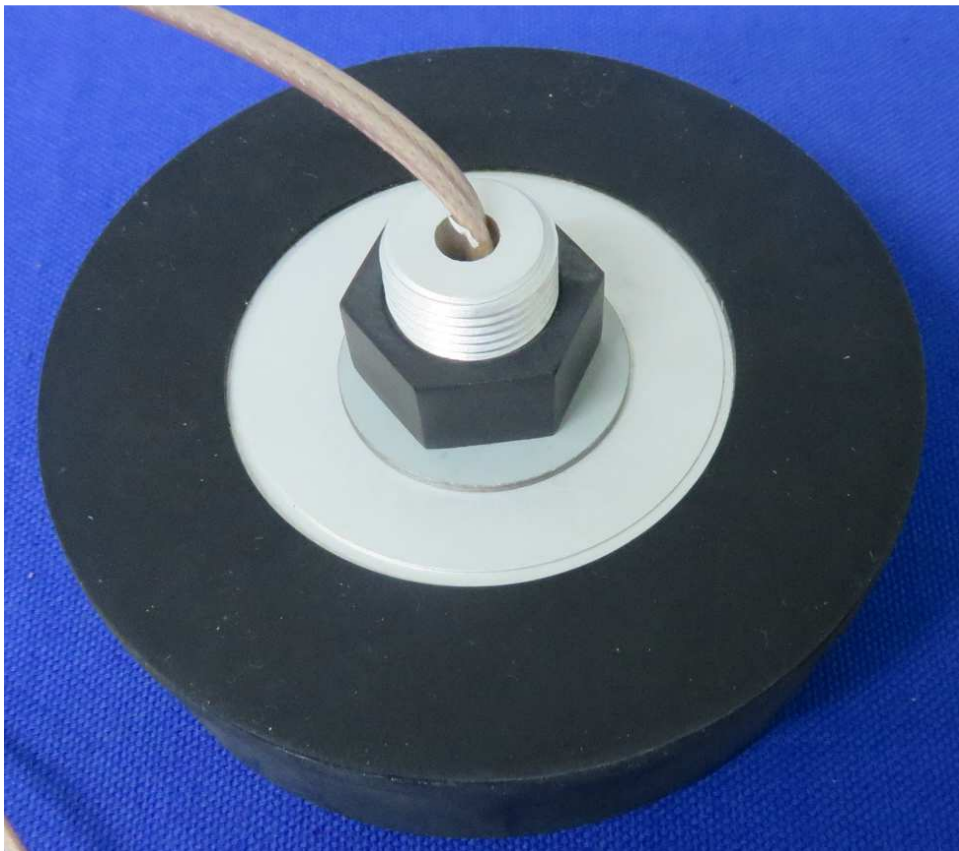

Detail internal photos of BG96 can be refer to FCC ID: XMR201707BG96; IC: 10224A-201709BG96

Additional antenna

LED Light bar