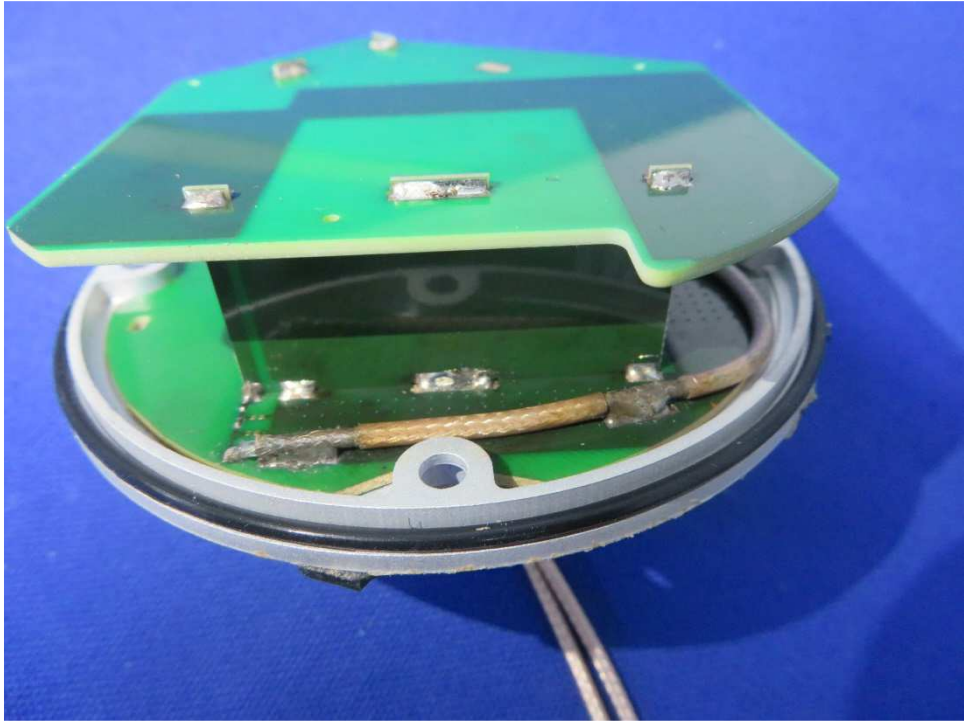

Detail internal photos of BG96 can be refer to FCC ID: XMR201707BG96; IC: 10224A-201709BG96

Additional antenna

LED Light bar