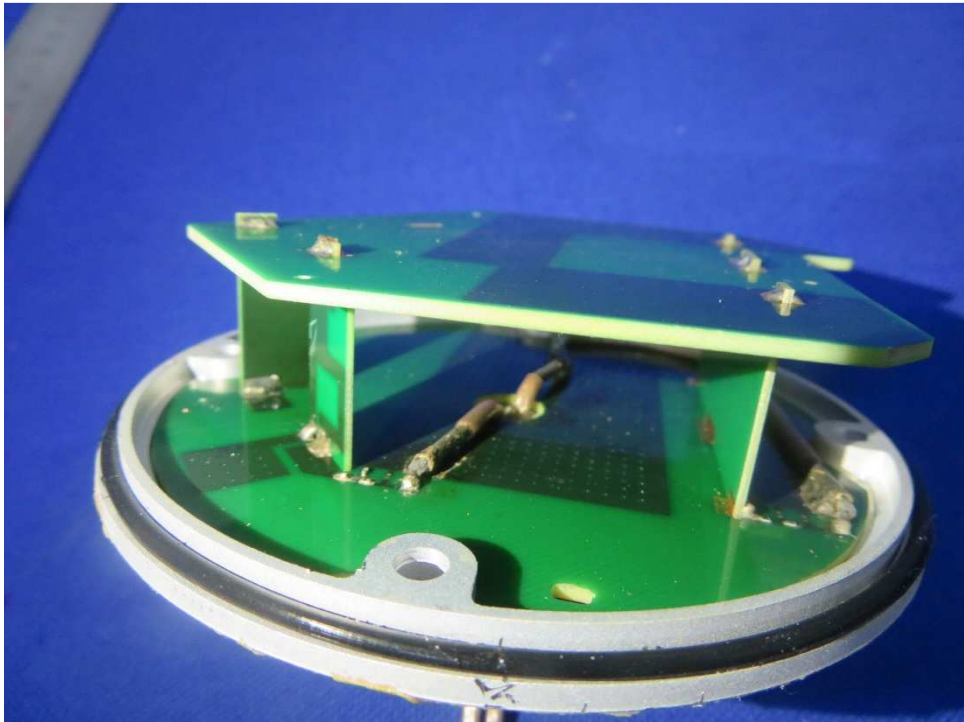

Detail internal photos of BG96 can be refer to FCC ID: XMR201707BG96; IC: 10224A-201709BG96

Additional antenna

LED Light bar