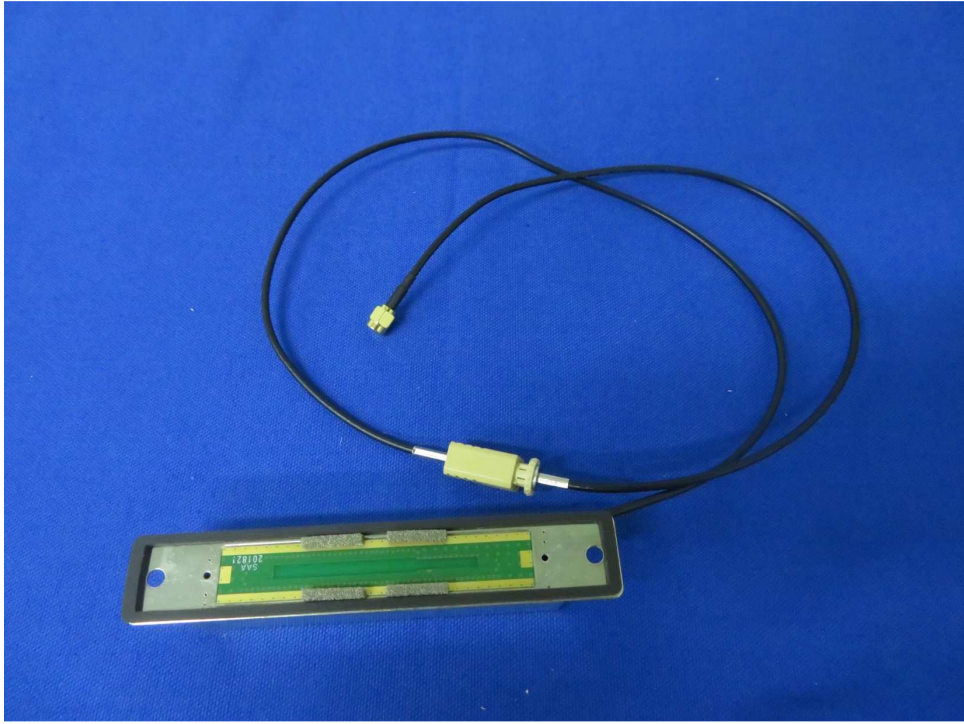

Detail internal photos of BG96 can be refer to FCC ID: XMR201707BG96; IC: 10224A-201709BG96

Additional antenna

LED Light bar