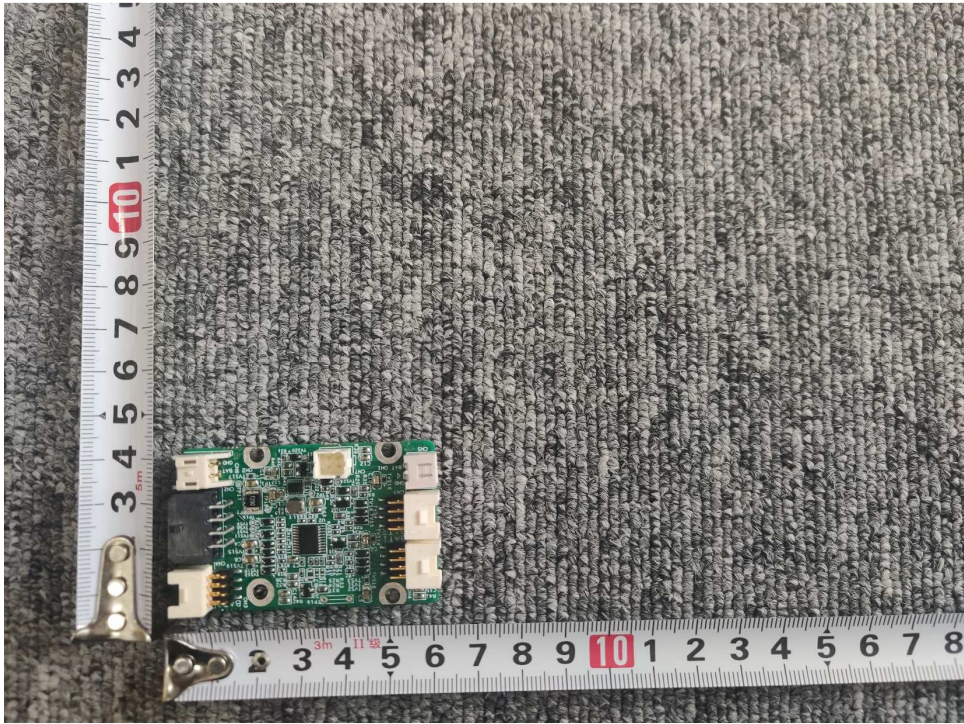

Detail internal photos of BG96 can be refer to FCC ID: XMR201707BG96; IC: 10224A-201709BG96

Additional antenna

LED Light bar