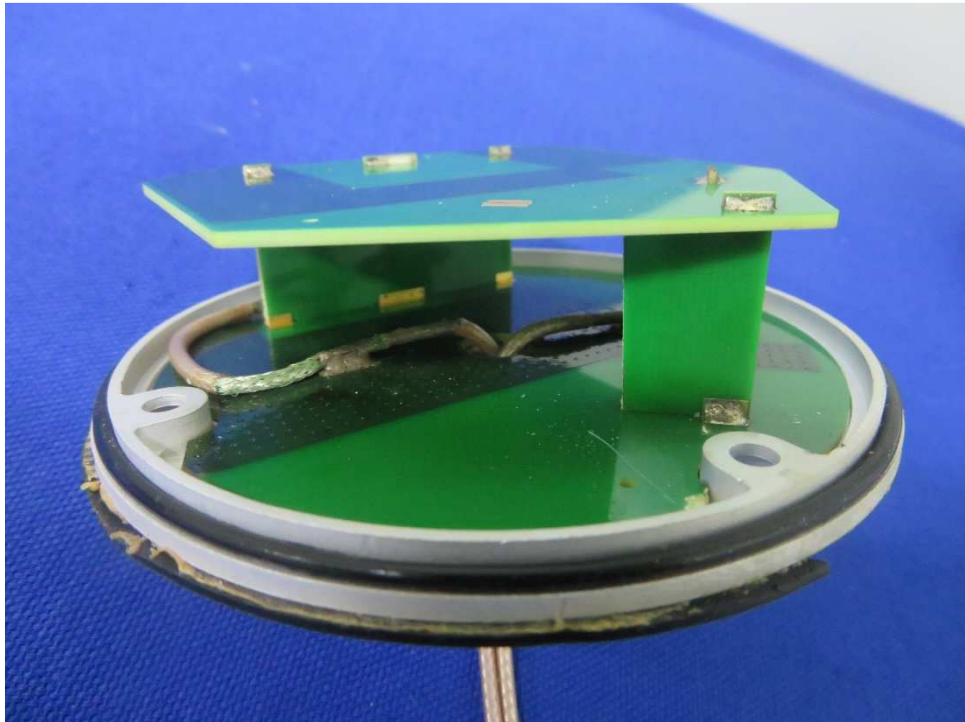

Detail internal photos of BG96 can be refer to FCC ID: XMR201707BG96; IC: 10224A-201709BG96

Additional antenna

LED Light bar