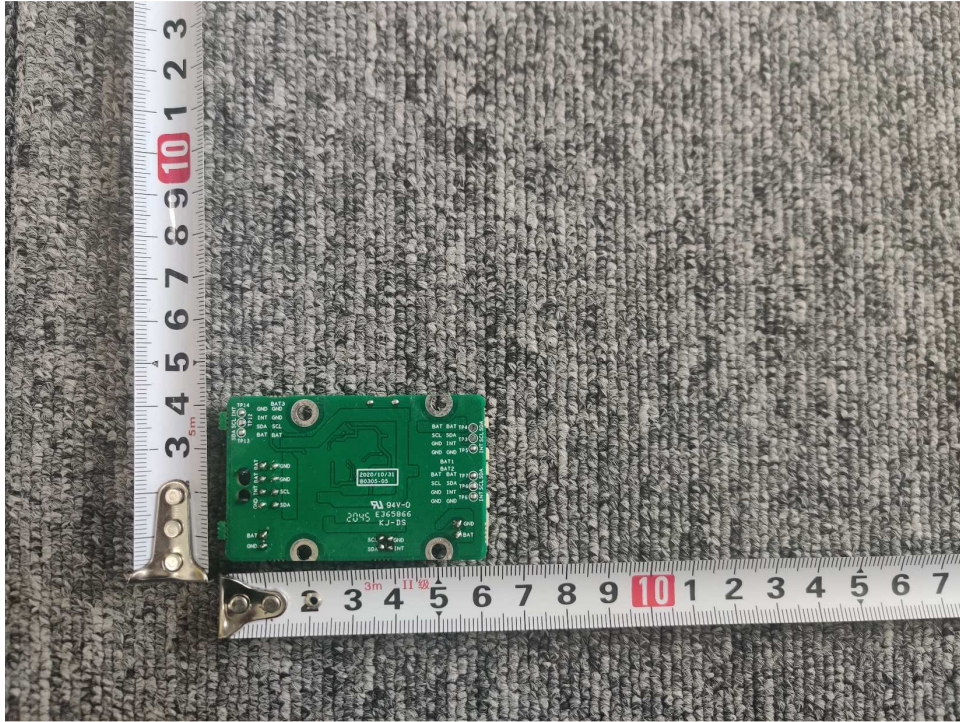

Detail internal photos of BG96 can be refer to FCC ID: XMR201707BG96; IC: 10224A-201709BG96

Additional antenna

LED Light bar