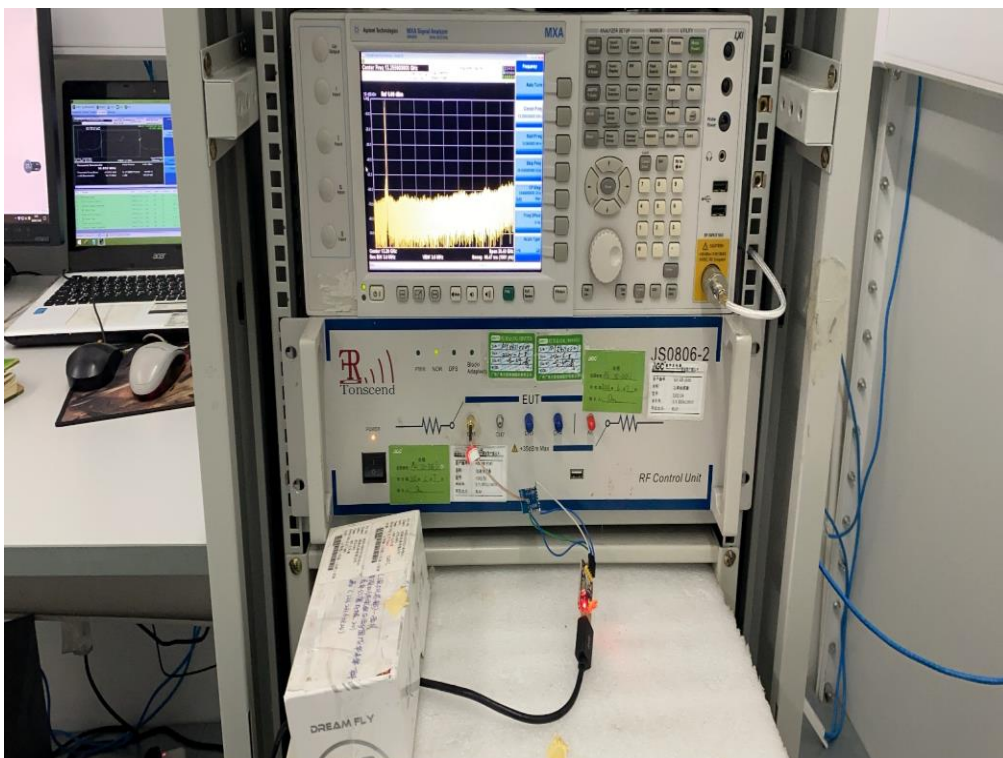

Test Setup Photos

ADAPTER-1

FCC RADIATED EMISSION TEST SETUP BELOW 1GHZ

FCC RADIATED EMISSION TEST SETUP ABOVE 1GHz

CONDUCTED EMISSION TEST SETUP

CONDUCTED TEST SETUP

ADAPTER-2

FCC RADIATED EMISSION TEST SETUP BELOW 1GHZ

FCC RADIATED EMISSION TEST SETUP ABOVE 1GHZ

CONDUCTED EMISSION TEST SETUP

CONDUCTED TEST SETUP