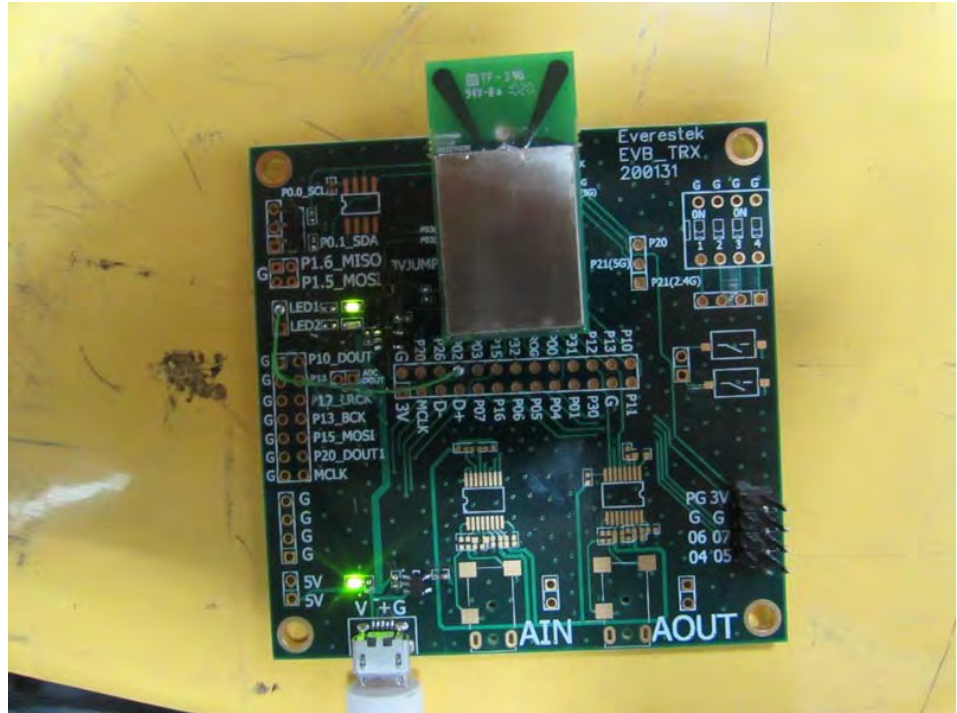

## 1. Photographs of Conducted Emissions Test Configuration

**FRONT VIEW**

**REAR VIEW**

CLOSE-UP VIEW

## 2. Photographs of Radiated Emissions Test Configuration

Test Configuration: 30MHz~1GHz

FRONT VIEW

REAR VIEW

CLOSE-UP VIEW

**Test Configuration: Above 1GHz**

**FRONT VIEW**

**REAR VIEW**