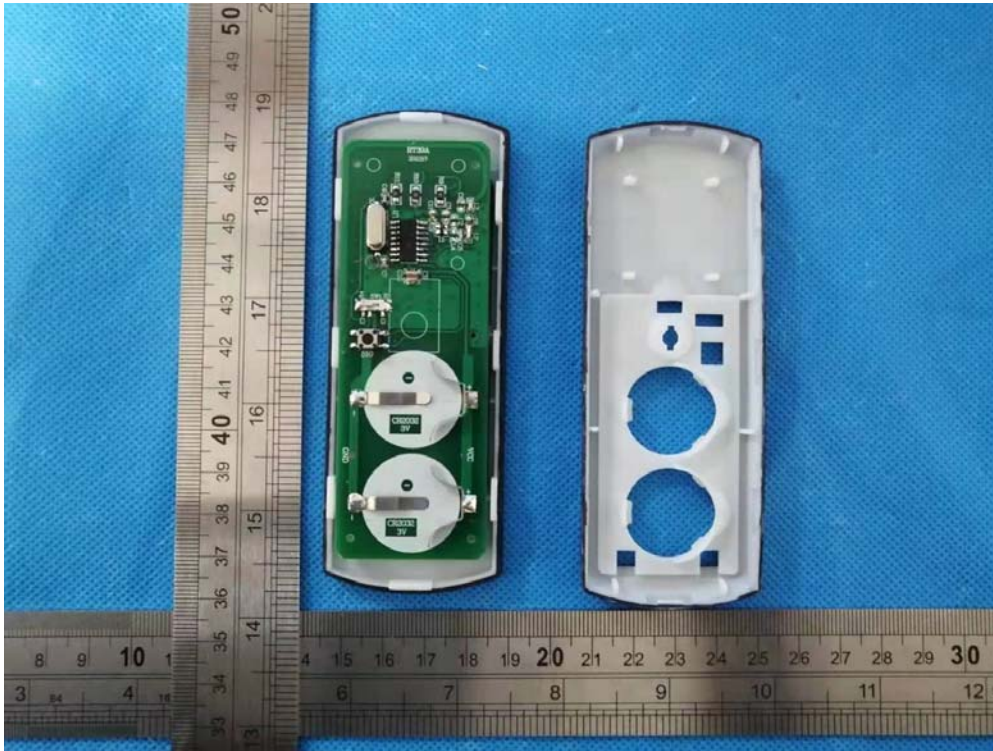

Internal Photo

FCC ID: 2AWB7-RT39A

Inner View of the Product

Inner Circuit Top View

Inner Circuit Top View

Inner Circuit Bottom View