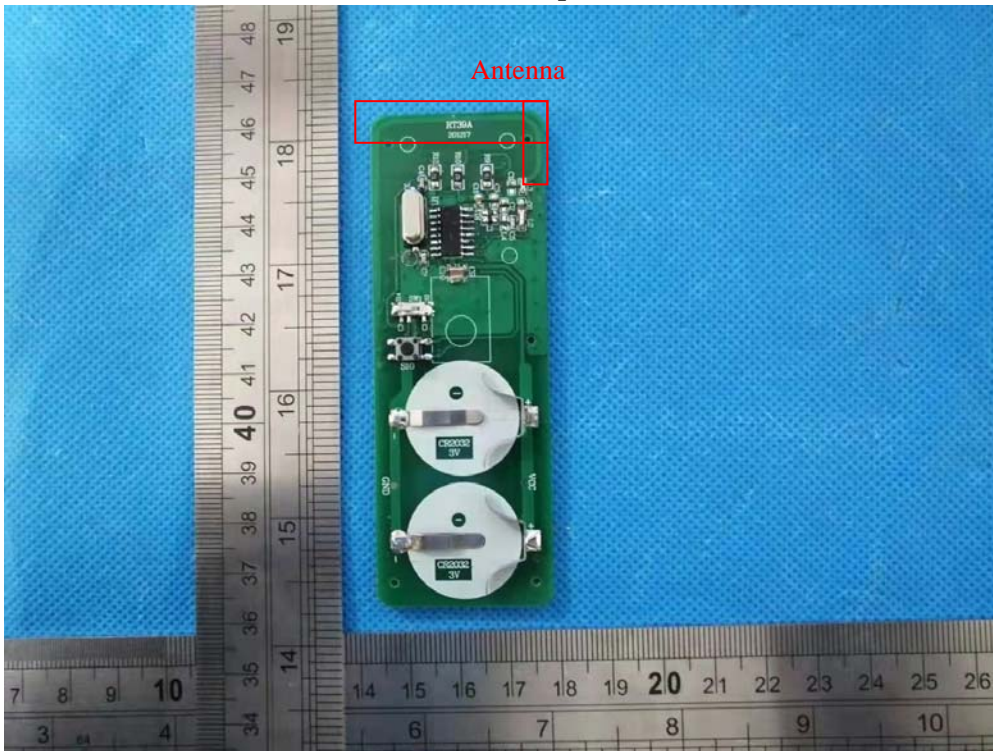

Internal Photo

FCC ID: 2AWB7-RT39A

Inner View of the Product

Inner Circuit Top View

Inner Circuit Top View

Inner Circuit Bottom View