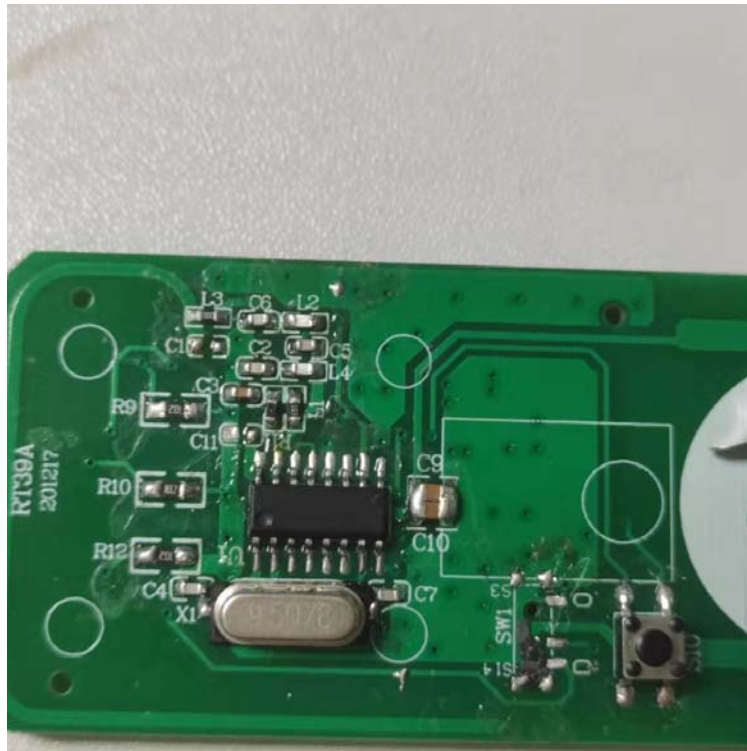

Internal Photo

FCC ID: 2AWB7-RT39A

Inner View of the Product

Inner Circuit Top View

Inner Circuit Top View

Inner Circuit Bottom View