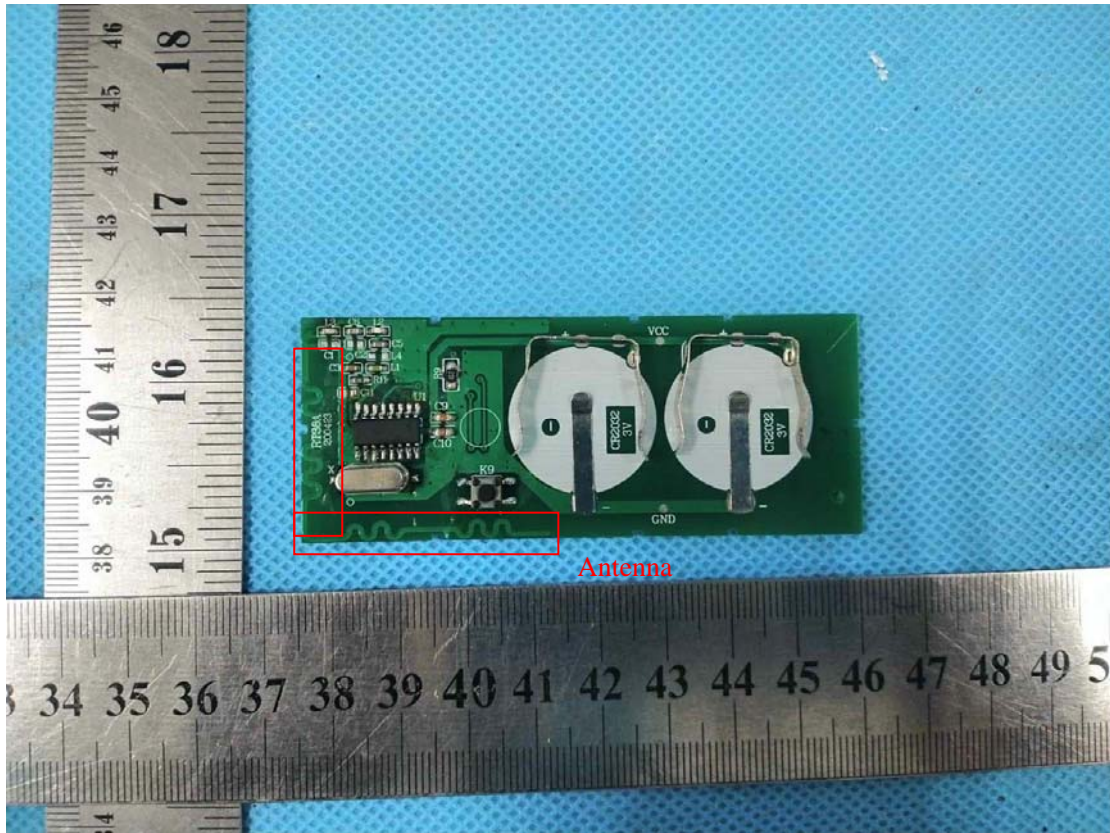

Internal Photo

FCC ID: 2AWB7-RT36A

Inner Circuit Top View

Inner Circuit Bottom View