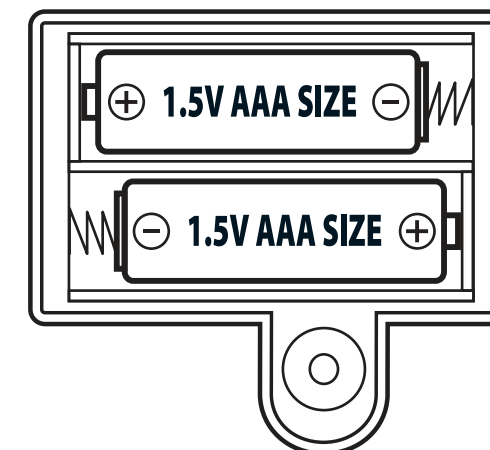

Baggo Beans Fart Machine (2 X AAA)