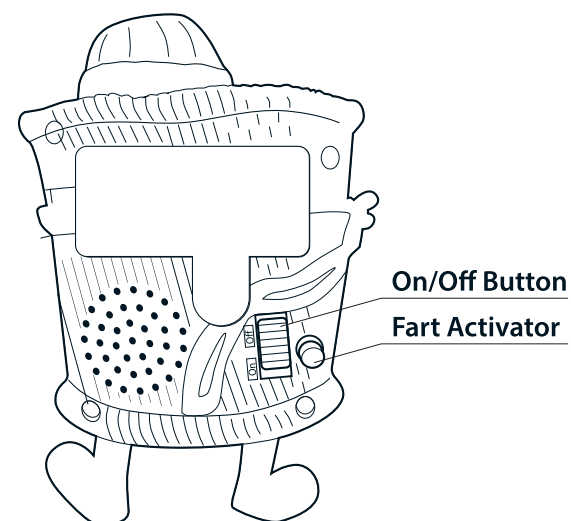

- Reorient or relocate the receiving antenna.
- Increase the separation between the equipment and receiver.
- Connect the equipment into an outlet on a circuit different from that to which the receiver is connected.
- Consult the dealer or an experienced radio/ TV technician for help.

Responsible party information:

Bonkers Toy Company, LLC
8787 Complex Drive, Suite 206
San Diego, CA 92123
www.bonkerstoys.com
WWW.FGTEEV.COM

Operating Frequency:

2405-2478 MHz; Transmit: -2.5dBm

Baggo Beans Fart Machine Instruction:

- Slide the On/Off switch to ON or OFF position to power on or off the Baggo Beans.
- Press button behind the figure can also activate fart sound.
- Press remote control button to activate figure fart sound.

Baggo Beans Fart Machine

Remote Control

Front

Please keep outer packaging and instructions (if included) for future reference, as they may contain important information.

RoHS statement:

The Wheelie bin symbol indicated that the product and the batteries must not be disposed of with other household waste as they may contain elements which can have a harmful effect on the environment and human health. Please use designated collection points or recycling facilities when disposing of the item and the batteries. To help locate your nearest facility see: www.recyclenow.com