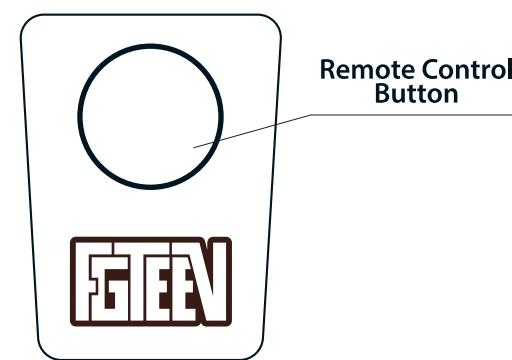

Remote Control

Front

Please keep outer packaging and instructions (if included) for future reference, as they may contain important information.

RoHS statement:

The Wheelie bin symbol indicated that the product and the batteries must not be disposed of with other household waste as they may contain elements which can have a harmful effect on the environment and human health. Please use designated collection points or recycling facilities when disposing of the item and the batteries. To help locate your nearest facility see: www.recyclenow.com

Battery Instruction:

- Do not mix old and new batteries.
- For best performance use only batteries recommended.
- Ensure batteries are inserted using the correct polarity.
- Different types of batteries or new and used batteries are not to be mixed.
- Do not mix alkaline, standard (carbon-zinc) or rechargeable batteries.
- Keep packaging for reference since it contains important information.
- Remove exhausted batteries from unit and dispose of in accordance with battery maker's recommendations.
- Do not attempt to recharge non-rechargeable batteries.
- Rechargeable batteries should only be charged under adult supervision.
- Remove rechargeable batteries from the toy before charging.
- The supply terminals are not to be short circuited.
- Remove batteries if the toy will not be used for an extended period of time.
- Use a screwdriver to open the battery compartment door and replace old batteries.
- **WARNING:** Dispose of used batteries immediately. Keep new and used batteries away from children. If you think batteries might have been swallowed or placed inside any part of the body, seek immediate medical attention.