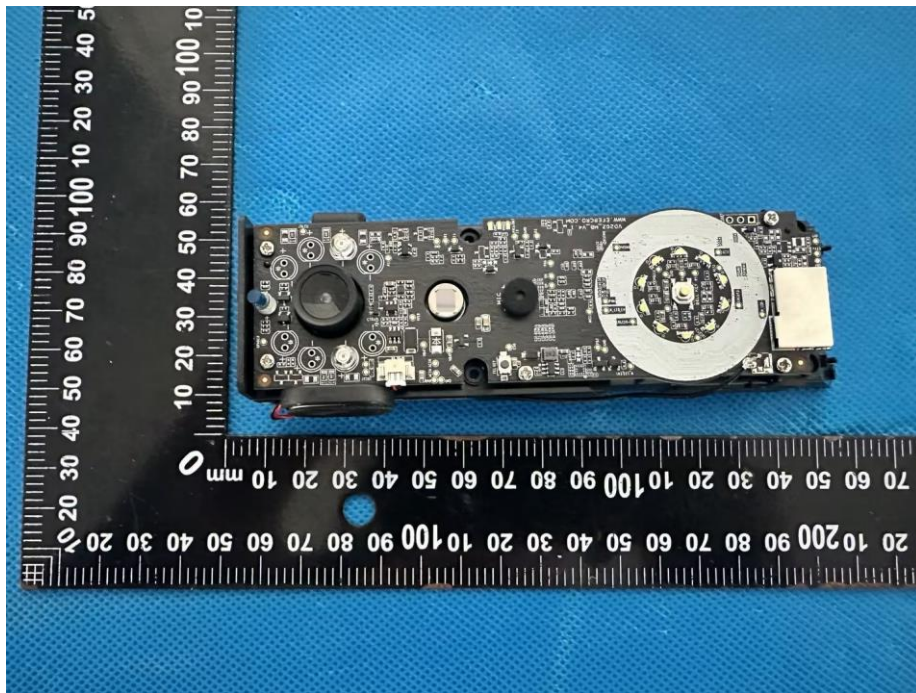

EUT INTERNAL PHOTOGRAPHS

433
antenna

WiFi&BLE
antenna

-----The end-----