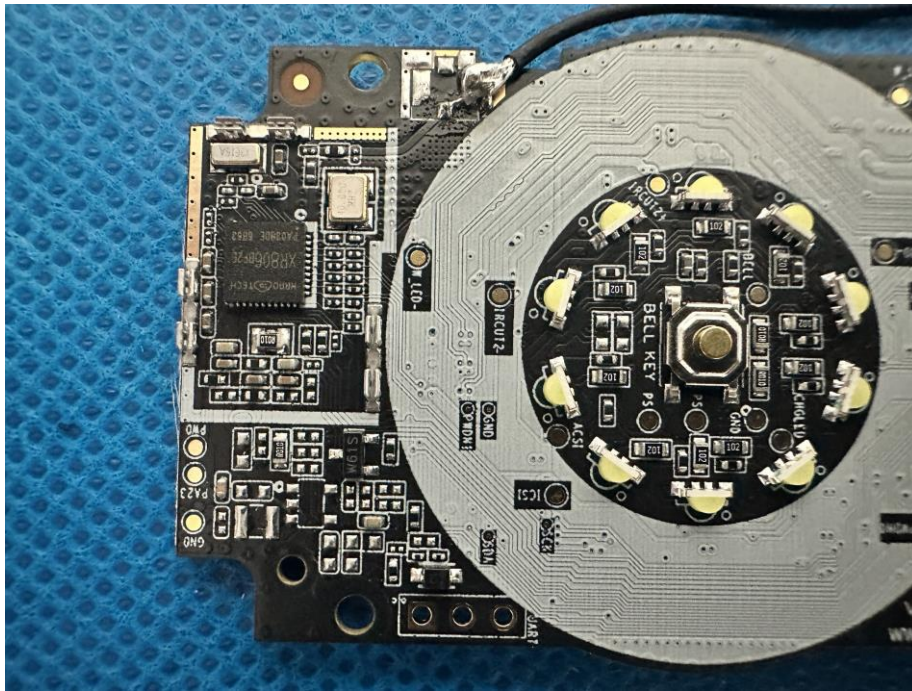

EUT INTERNAL PHOTOGRAPHS

433
antenna

WiFi&BLE
antenna

-----The end-----