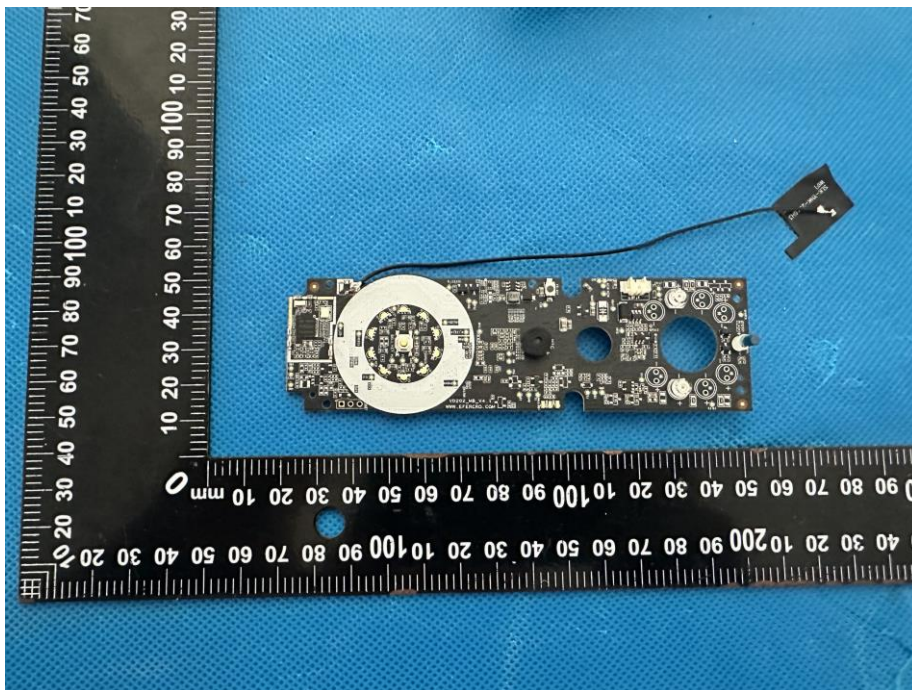

EUT INTERNAL PHOTOGRAPHS

433
antenna

WiFi&BLE
antenna

-----The end-----