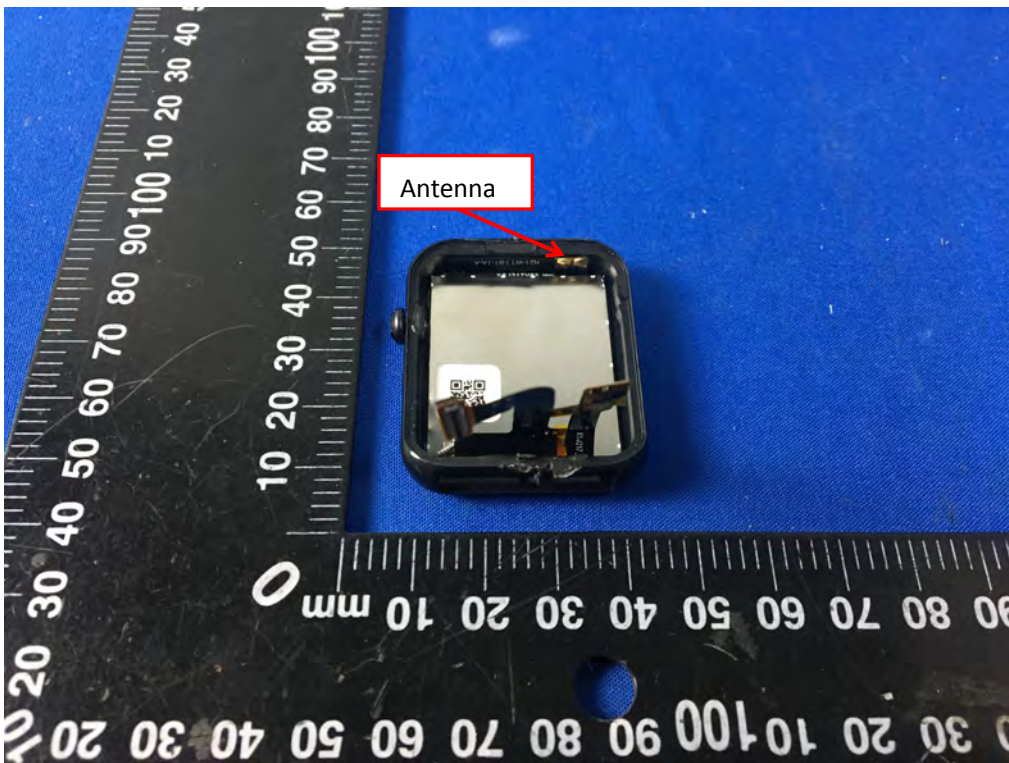

Internal Photos of EUT

RF chipset