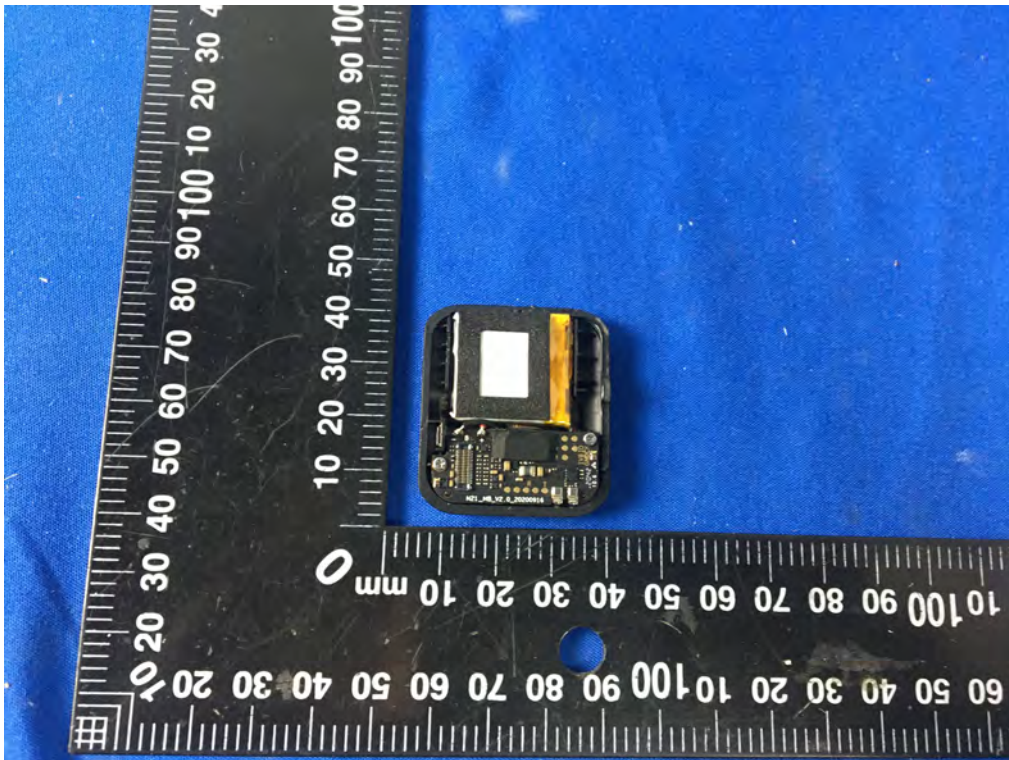

Internal Photos of EUT

RF chipset