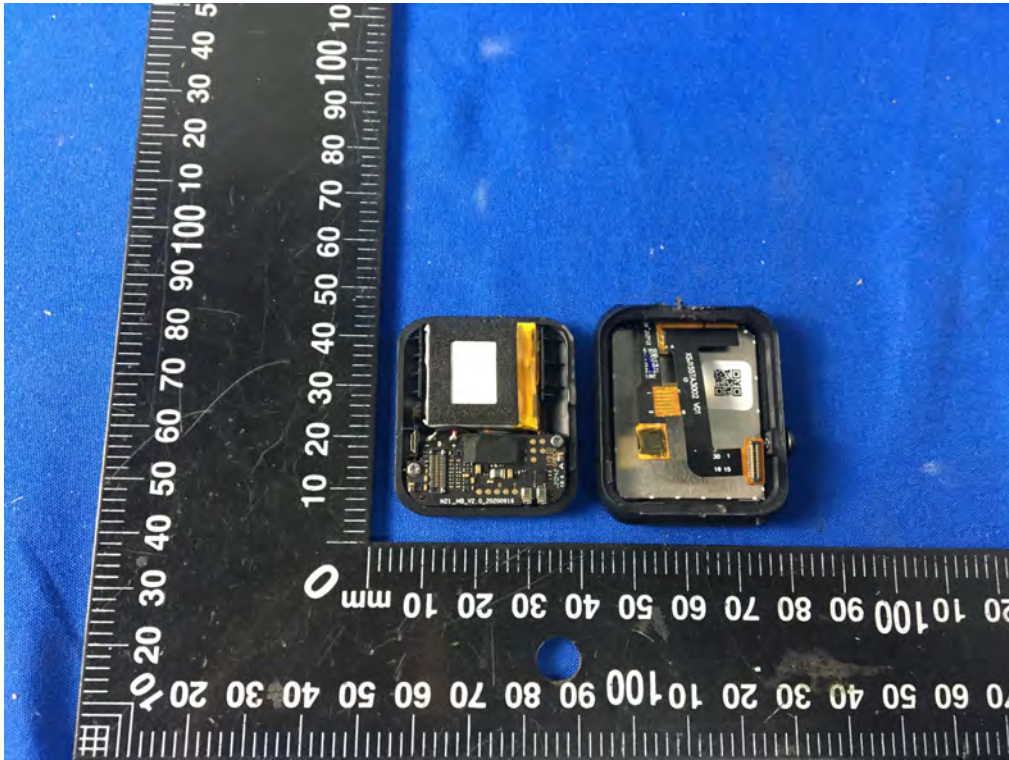

Internal Photos of EUT

RF chipset