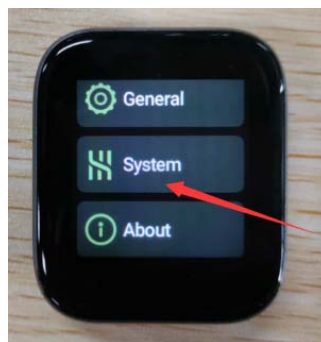

FCC ID Steps to query:

1、 Go to Settings - click to enter

2、 Enter System

3、 Enter regulatoty information