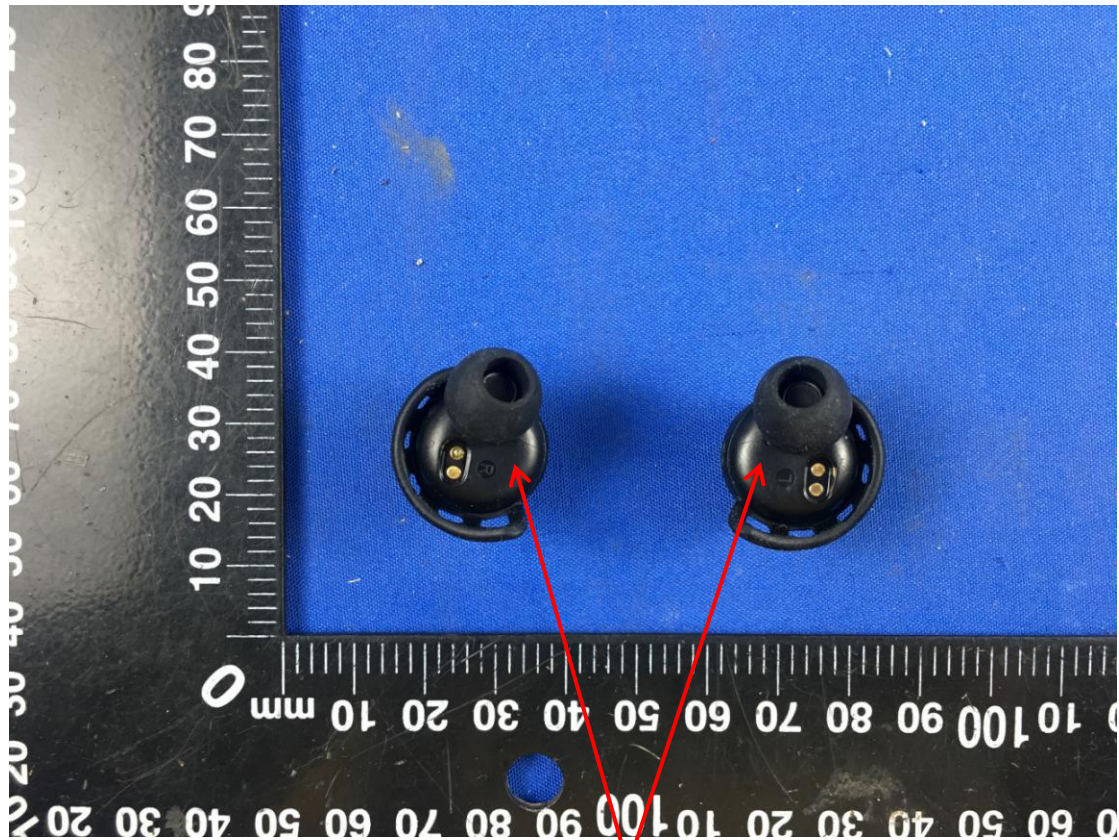

FCC ID Label Information

Label location:

FCC ID: 2AW9K-T20