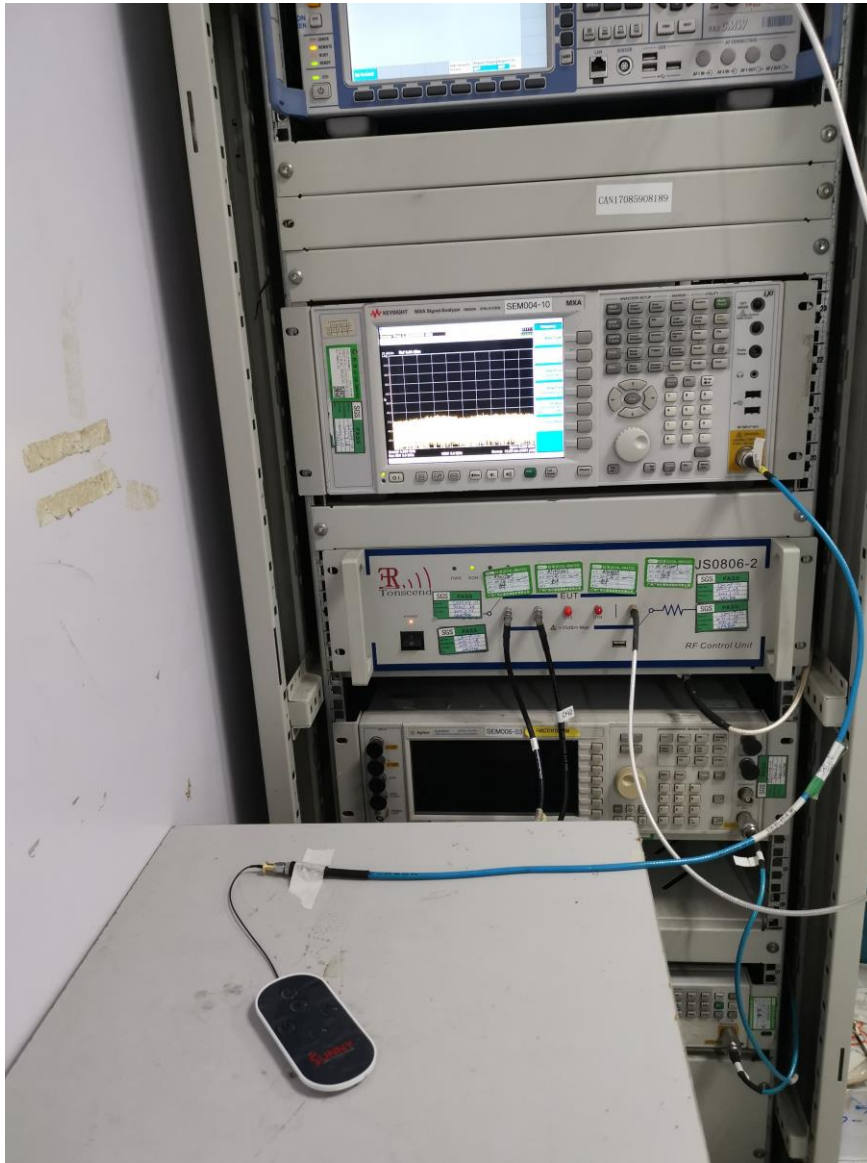

# Test Setup Photo

## 1.1 20dB Bandwidth Test Setup

**1.2 Field Strength of the Fundamental Signal (15.249(a)) Test Setup**

**1.3 Restricted Band Around Fundamental Frequency & Radiated Emissions Test Setup**