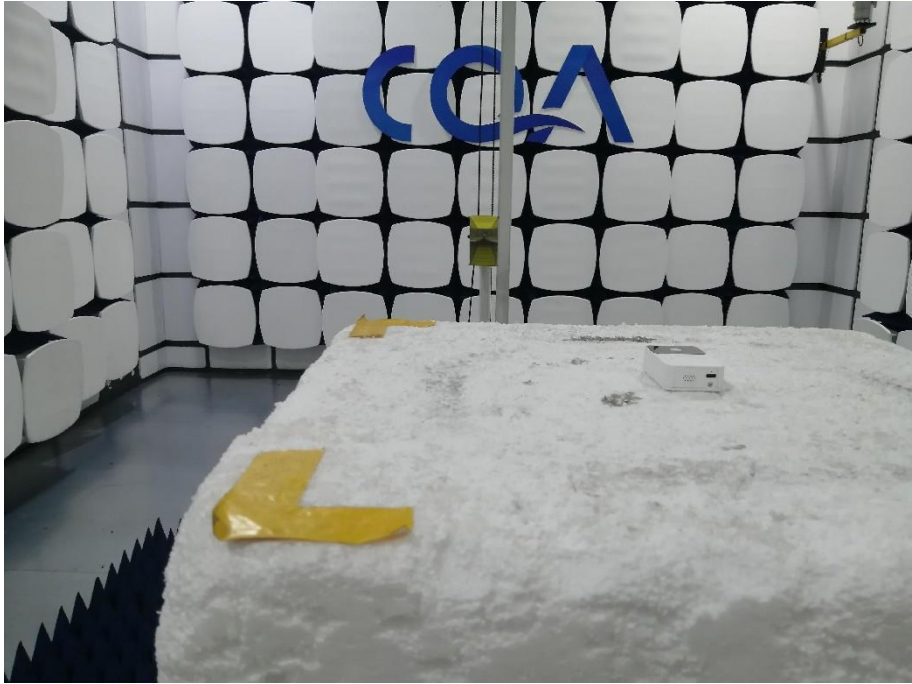

Setup photos

1 Photographs - EUT Test Setup

1.1 Radiated Spurious Emission

9kHz~30MHz:

30MHz~1GHz:

Above 1GHz:

1.2 Conducted Emissions Test Setup