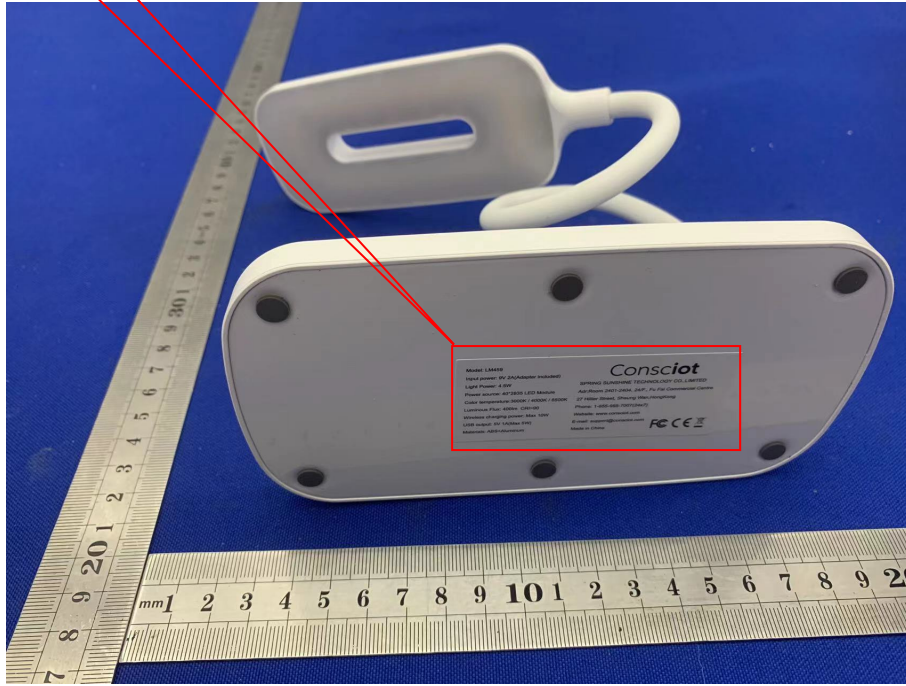

Label
Location

Model: LM459
FCC ID: 2AW95LM459