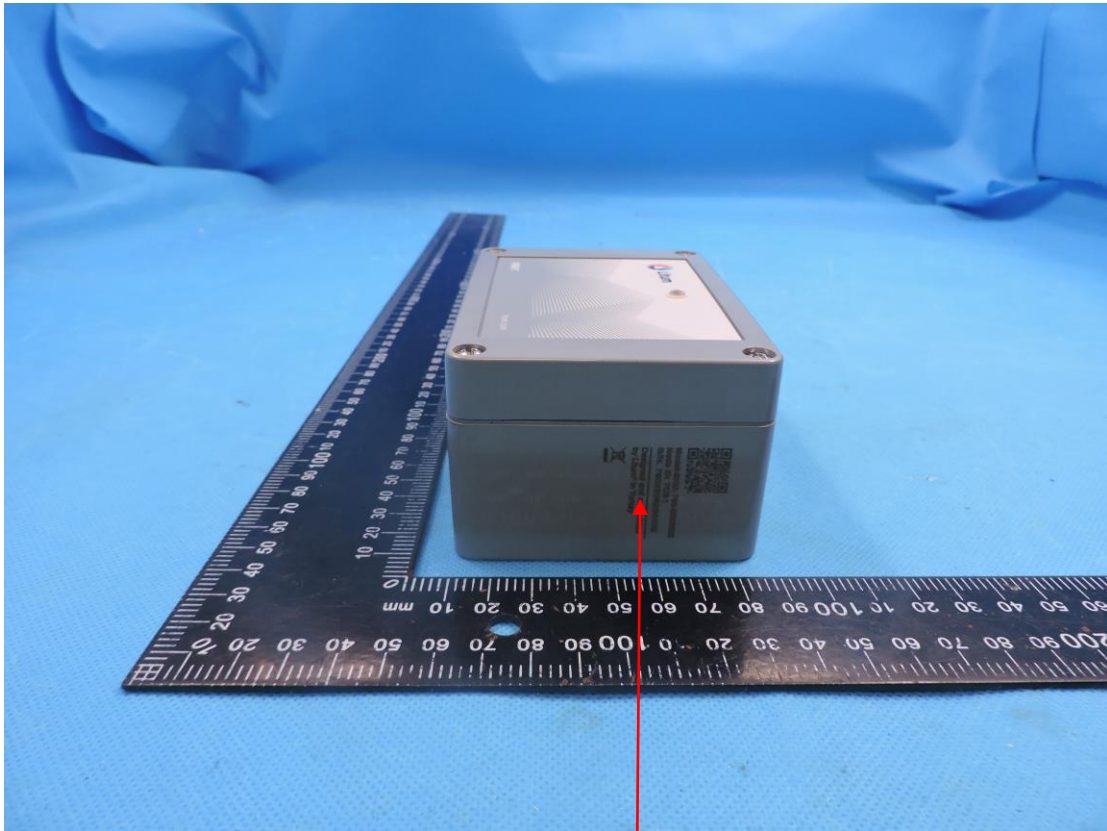

FCC&IC Label

Orbit
Model: 7600000002
FCC ID: 2AW7W-760
Contains FCC ID: 2ABU6-MS88SF2
IC: 26820-760
Contains IC: 20896-MS88SF2

10mm*30mm, stickers

FCC&IC Label

Orbit
Model: 760
FCC ID: 2AW7W-760
Contains FCC ID: 2ABU6-MS88SF2
IC: 26820-760
Contains IC: 20896-MS88SF2

10mm*30mm, stickers