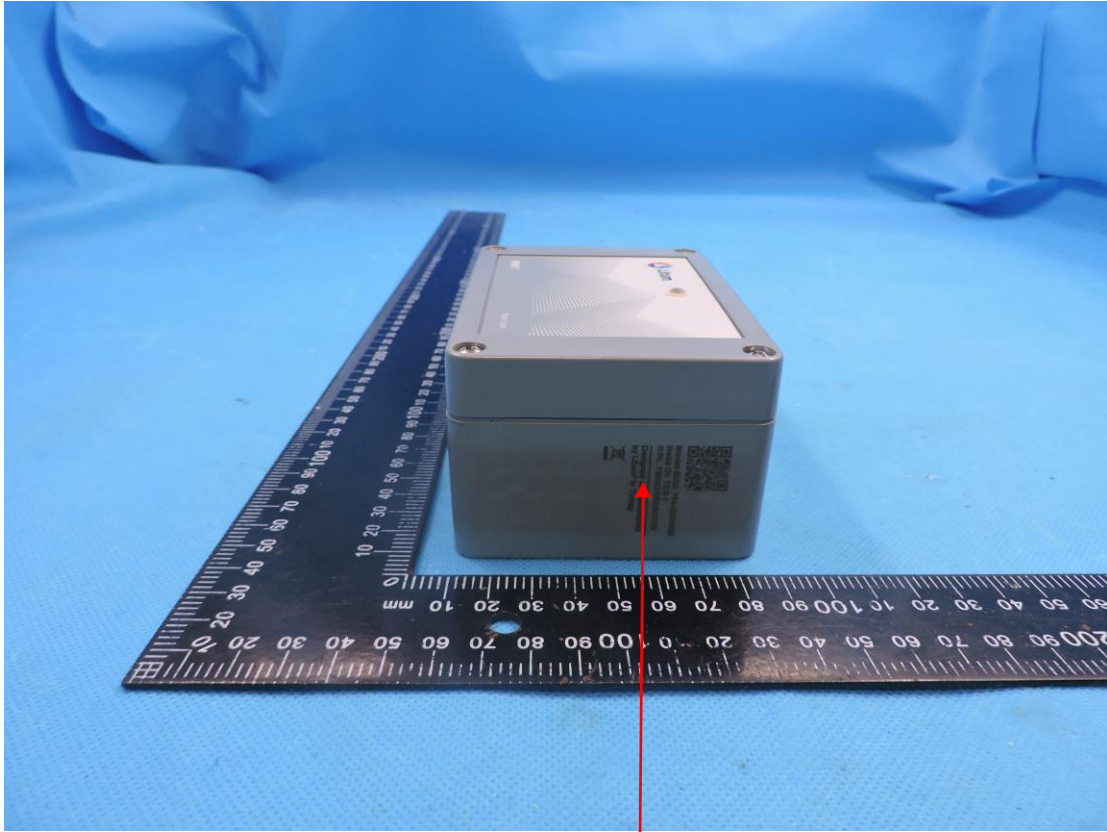

FCC&IC Label

Orbit
Model: 7600000002
FCC ID: 2AW7W-760
Contains FCC ID: 2ABU6-MS88SF2
IC: 26820-760
Contains IC: 20896-MS88SF2

10mm*30mm, stickers

FCC&IC Label

Orbit
Model: 760
FCC ID: 2AW7W-760
Contains FCC ID: 2ABU6-MS88SF2
IC: 26820-760
Contains IC: 20896-MS88SF2

10mm*30mm, stickers