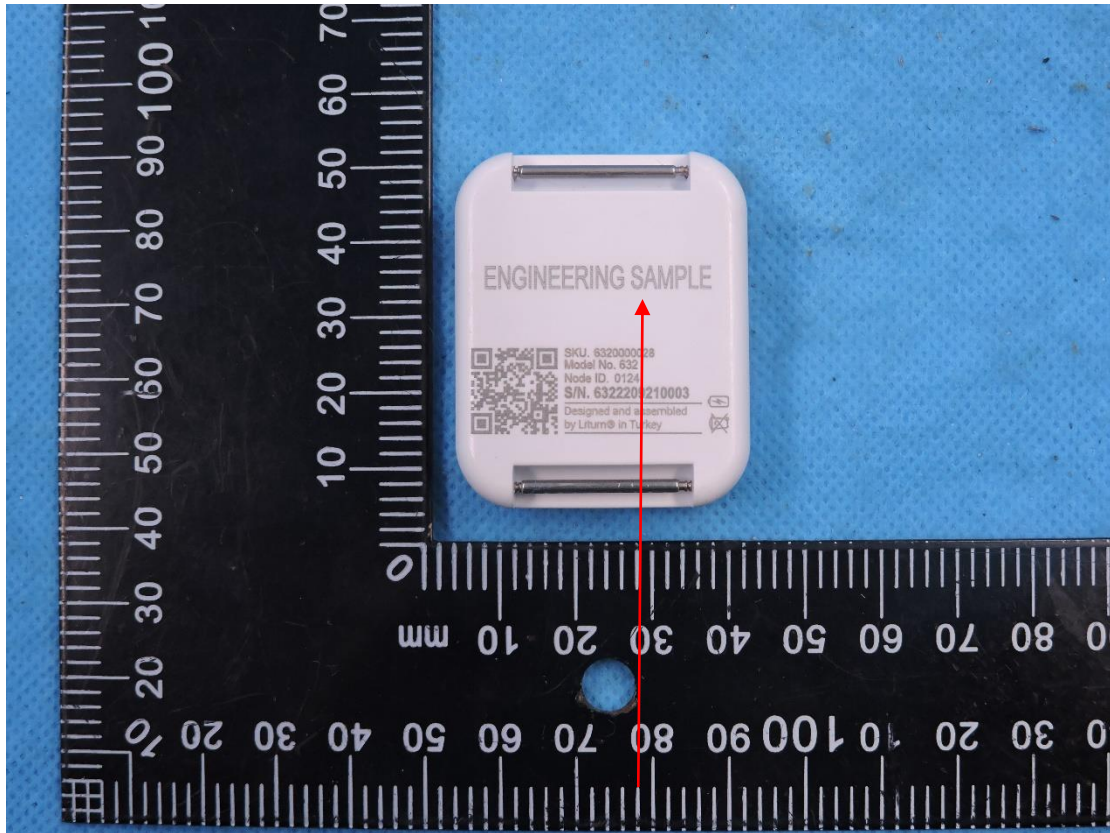

FCC&IC Label

Litum Tag Compact

Model: 632

FCC ID: 2AW7W-632

IC: 26820-632

10mm*30mm, stickers

FCC&IC Label

Model: 631

FCC ID: 2AW7W-631

IC: 26820-631

20mm*40mm, stickers