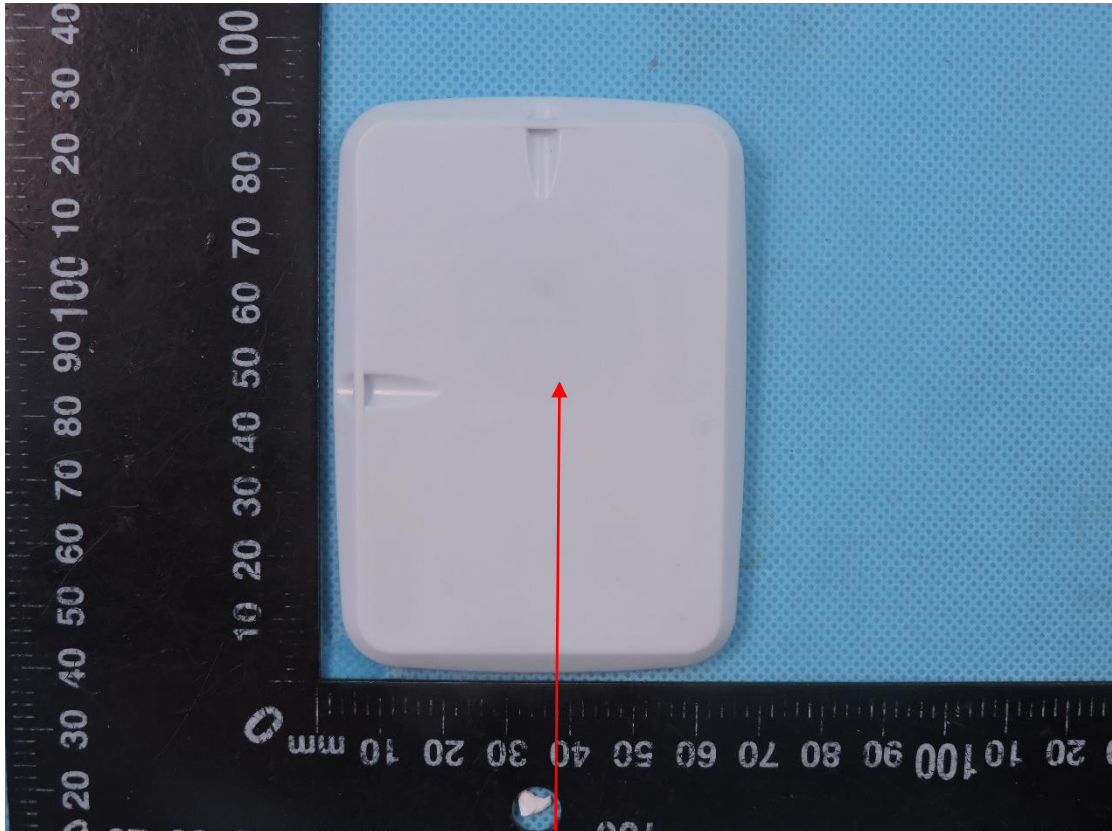

FCC&IC Label

Litum Tag Compact

Model: 632

FCC ID: 2AW7W-632

IC: 26820-632

10mm*30mm, stickers

FCC&IC Label

Model: 631

FCC ID: 2AW7W-631

IC: 26820-631

20mm*40mm, stickers