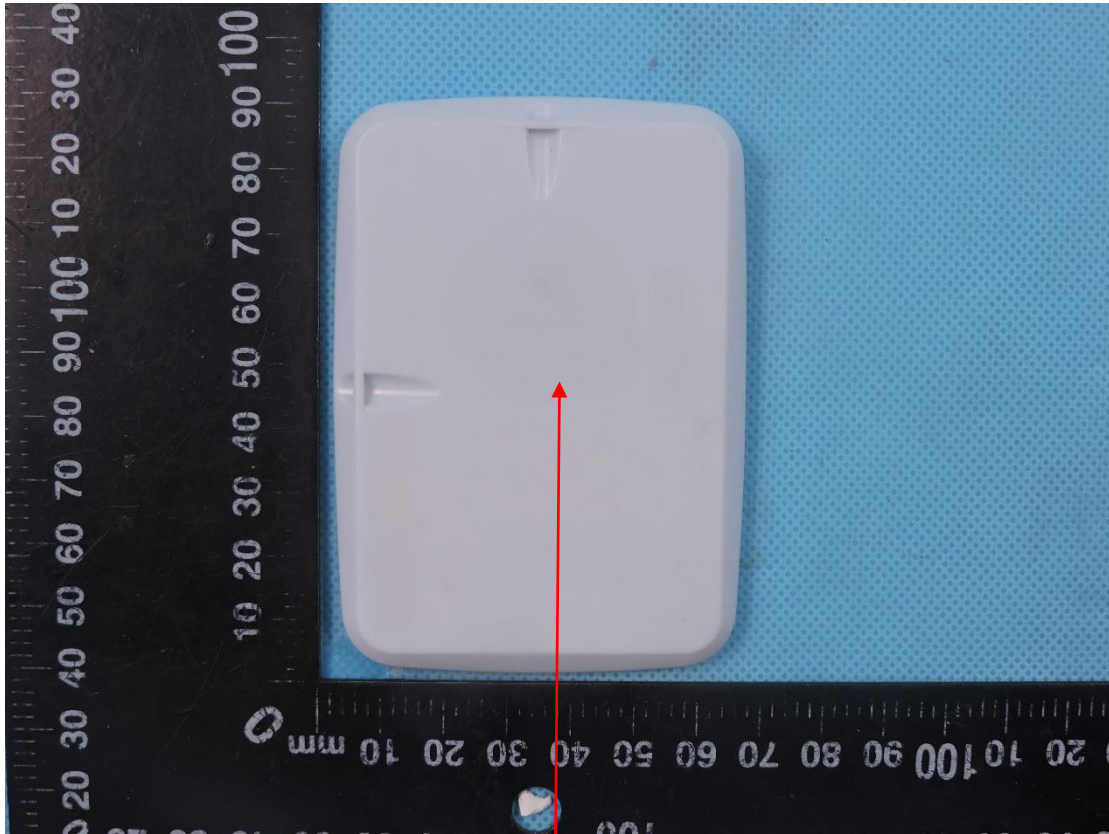

FCC Label

Tag

FCC ID: 2AW7W-631

10mm*30mm, stickers

FCC Label

Tag

FCC ID: 2AW7W-631

This equipment may only be operated indoors. Operation outdoors is in violation of 47 U.S.C. 301 and could subject the operator to serious legal penalties.

30mm*40mm, stickers