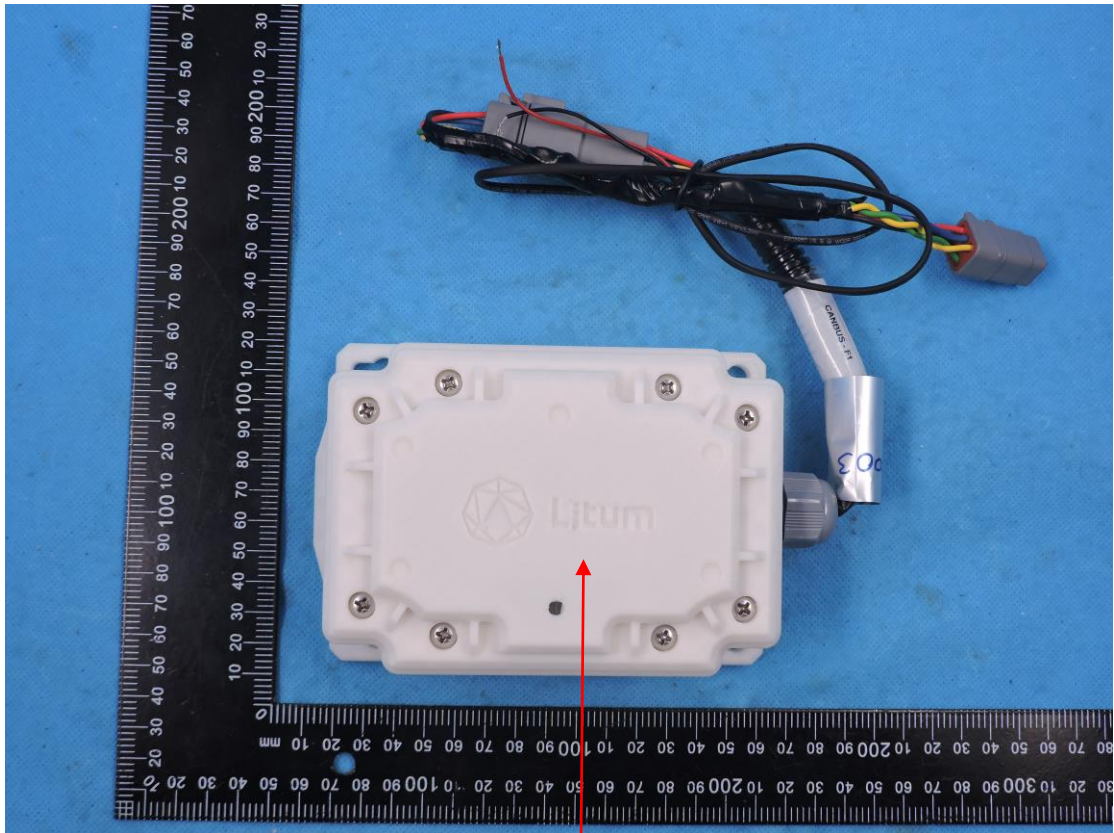

FCC&IC Label

430 Collision Warning System

Model: 430

FCC ID: 2AW7W430

IC: 26820-430

10mm*30mm, stickers