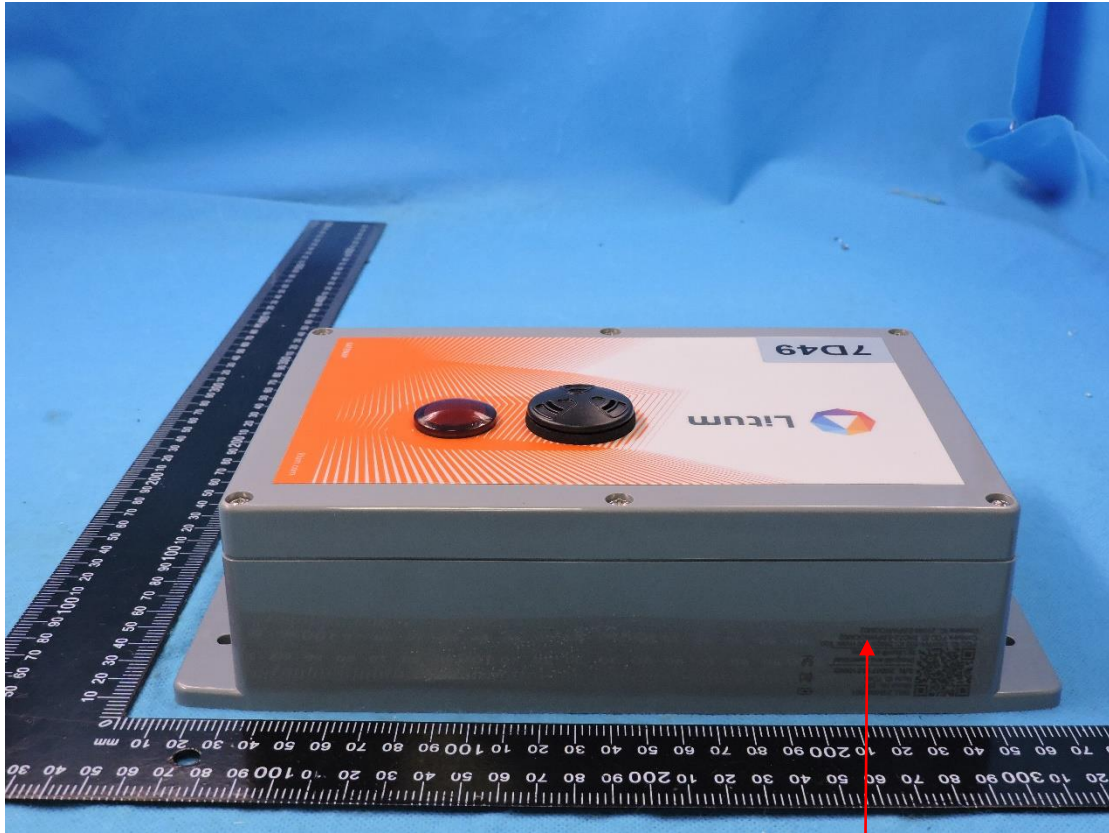

FCC&IC Label

Endurance Gateway

Model/HVIN: 200

FCC ID: 2AW7W-200

IC: 26820-200

Contains FCC ID: 2AC7Z-ESPWROOM02

Contains IC: 21098-ESPWROOM02

This equipment may only be operated indoors. Operation outdoors is in violation of 47 U.S.C. 301 and could subject the operator to serious legal penalties.

30mm*40mm, stickers