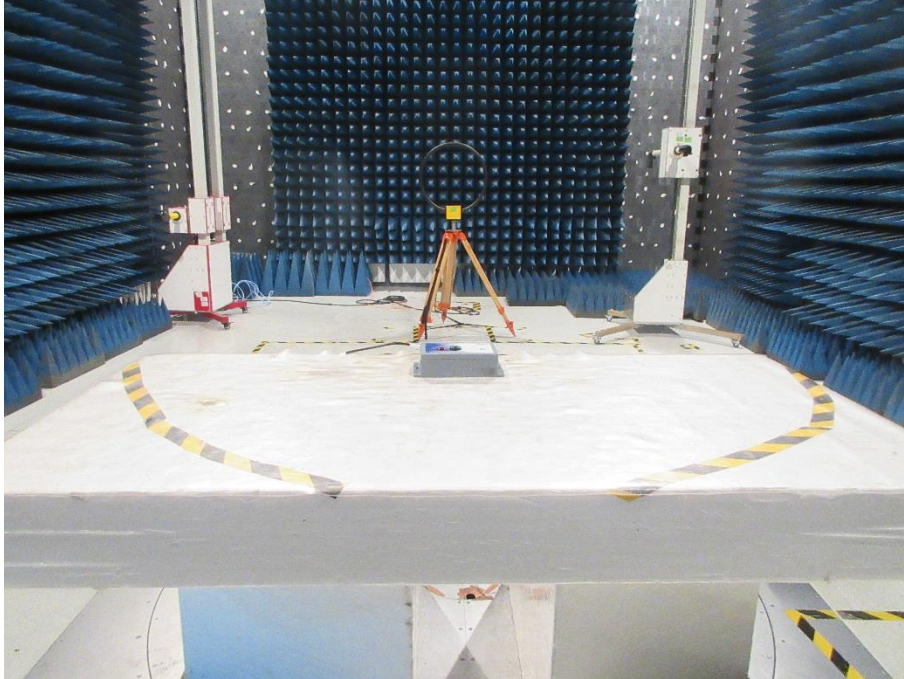

## Test Setup photo

Model name:200

UWB Radiation below 30MHz

DXX&UWB Radiation 30MHz-1000MHz

### DXX&UWB Radiation Above 1GHz

### UWB Radiation 18G-40G