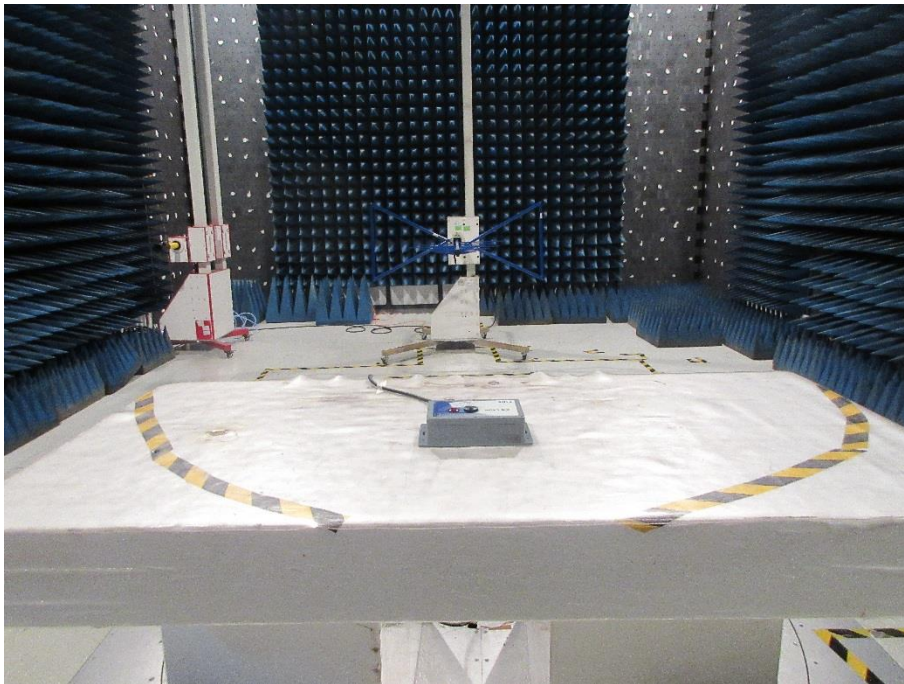

## Test Setup photo

Model name:200

UWB Radiation below 30MHz

DXX&UWB Radiation 30MHz-1000MHz

### DXX&UWB Radiation Above 1GHz

### UWB Radiation 18G-40G