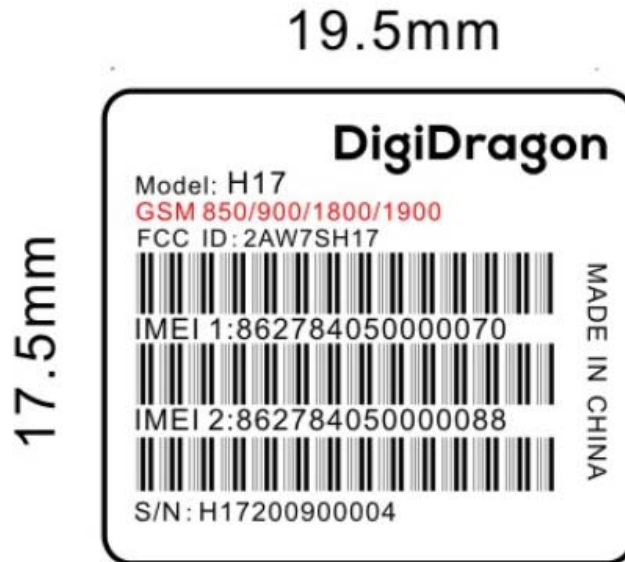

EXHIBIT A - FCC ID LABEL AND LOCATION

FCC ID Label

FCC ID Label Location Information

The label shown shall be permanently affixed at a conspicuous location on the device and be readily visible to the user at the time purchase (Labeling requirements per 2.925)