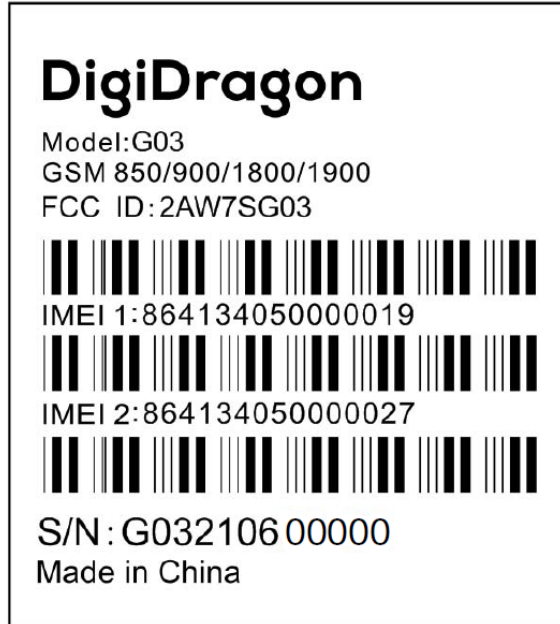

EXHIBIT A - FCC ID LABEL AND LOCATION

FCC ID Label

FCC ID Label Location Information

The label shown shall be permanently affixed at a conspicuous location on the device and be readily visible to the user at the time purchase (Labeling requirements per 2.925)