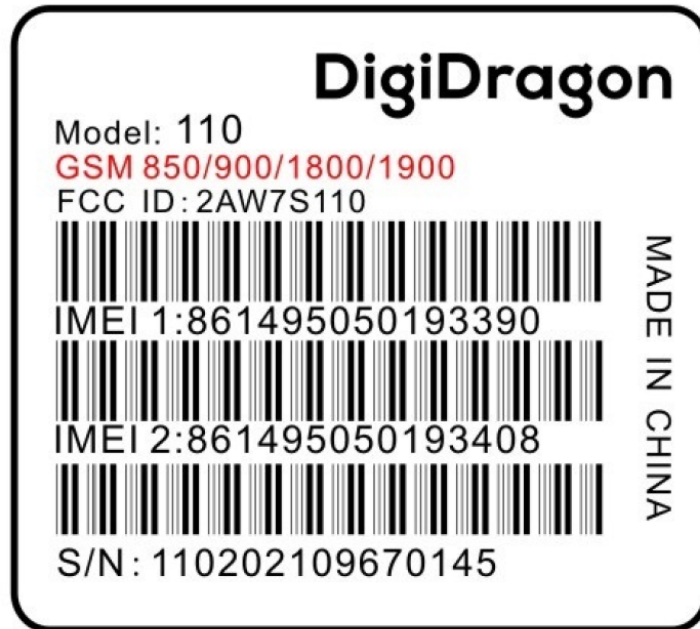

## EXHIBIT A - FCC ID LABEL AND LOCATION

### FCC ID Label

### FCC ID Label Location Information

The label shown shall be permanently affixed at a conspicuous location on the device and be readily visible to the user at the time purchase (Labeling requirements per 2.925)