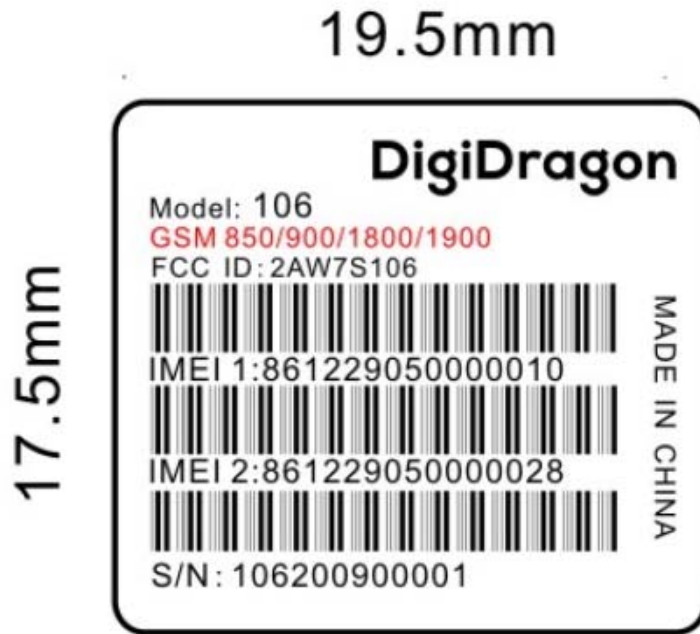

## EXHIBIT A - FCC ID LABEL AND LOCATION

### FCC ID Label

### FCC ID Label Location Information

The label shown shall be permanently affixed at a conspicuous location on the device and be readily visible to the user at the time purchase (Labeling requirements per 2.925)