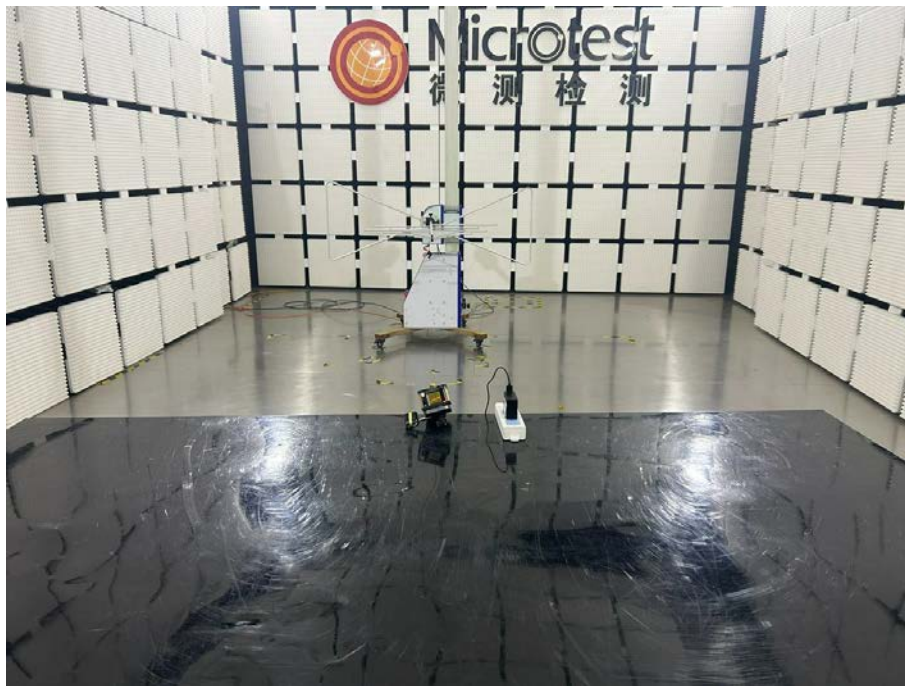

Photographs of the test setup

Model: 2E7110

Conducted Emission at AC power line

Emissions in frequency bands (below 30MHz)

Emissions in frequency bands (30MHz - 1GHz)

MPE