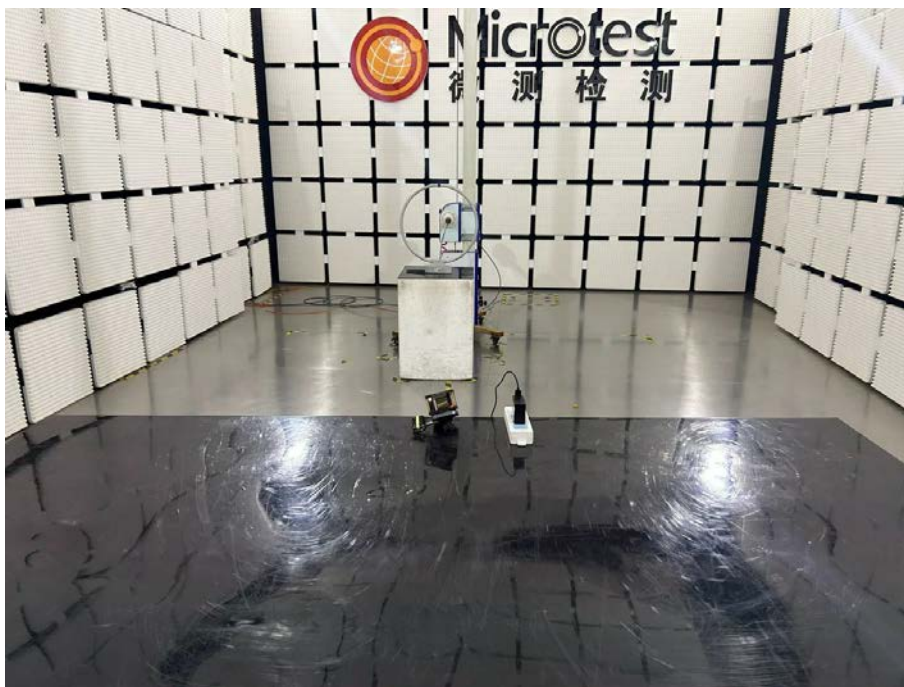

Photographs of the test setup

Model: 2E7110

Conducted Emission at AC power line

Emissions in frequency bands (below 30MHz)

Emissions in frequency bands (30MHz - 1GHz)

MPE