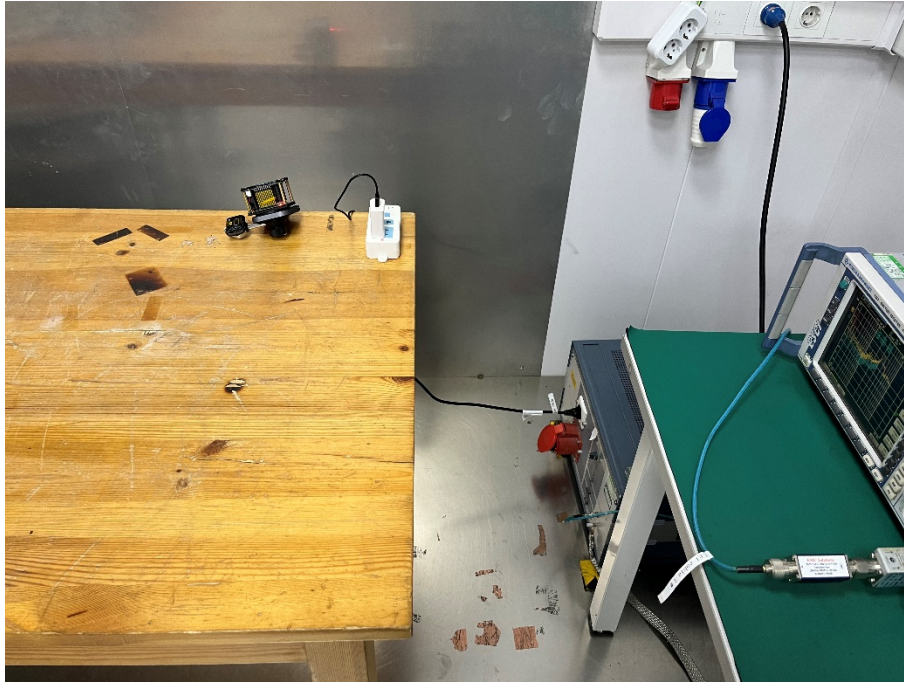

Photographs of the test setup

Model: 2E7110

Conducted Emission at AC power line

Emissions in frequency bands (below 30MHz)

Emissions in frequency bands (30MHz - 1GHz)

MPE