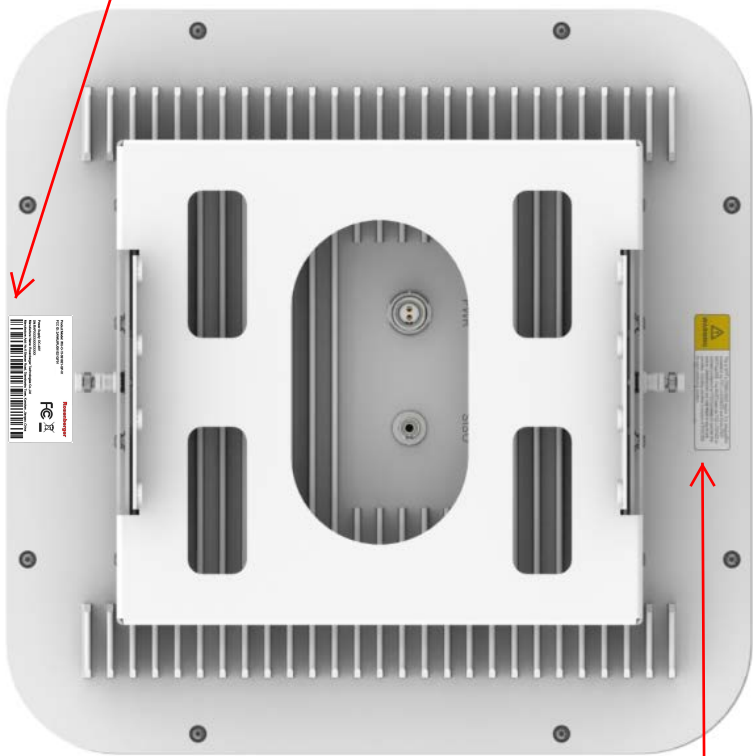

Product Model: IRU-O-15-091921-QF-01
FCC ID: 2AW6JIRU091921QF01

Rosenberger

FC 

Power Supply: DC-48V
SN: RAPXXXXXXXXXXXX

Manufacture Name: Rosenberger Technologies Co.,Ltd
Manufacture Add: No.6 Shenan Road, Dianshanhu Town, Kunshan ,Jiangsu ,China