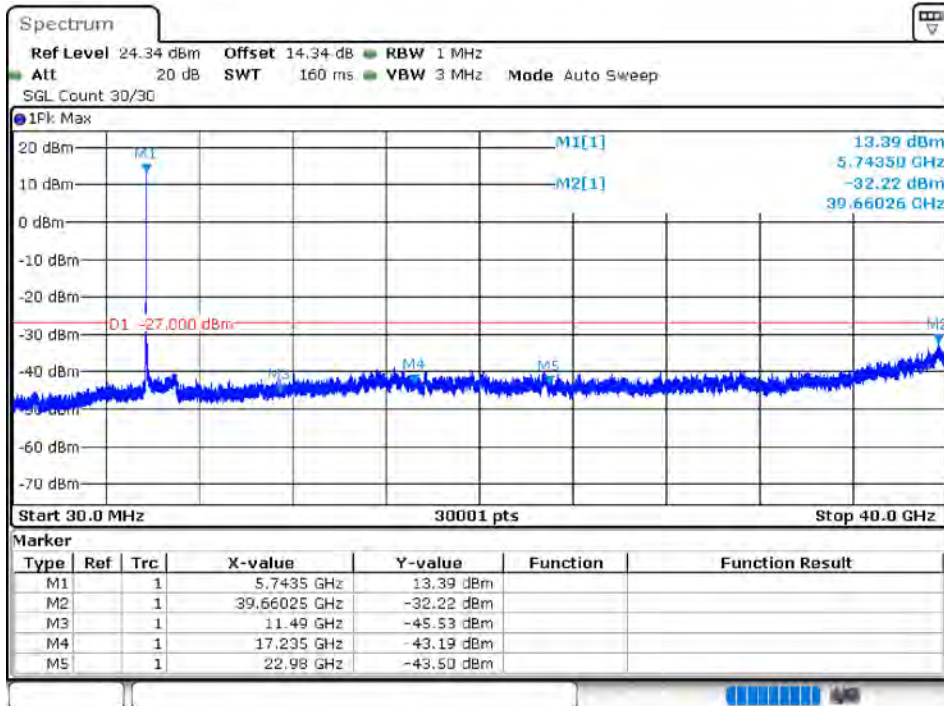

Tx. Spurious NVNT 802.11ac80 5775MHz Ant 1 Emission

Tx. Spurious NVNT 802.11ac80 5775MHz Ant 2 Emission

Tx. Spurious NVNT 802.11ax20 5745MHz Ant 1 Emission

Tx. Spurious NVNT 802.11ax20 5785MHz Ant 1 Emission

Tx. Spurious NVNT 802.11ax20 5825MHz Ant 1 Emission

Tx. Spurious NVNT 802.11ax20 5745MHz Ant 2 Emission

Tx. Spurious NVNT 802.11ax20 5785MHz Ant 2 Emission

Tx. Spurious NVNT 802.11ax20 5825MHz Ant 2 Emission