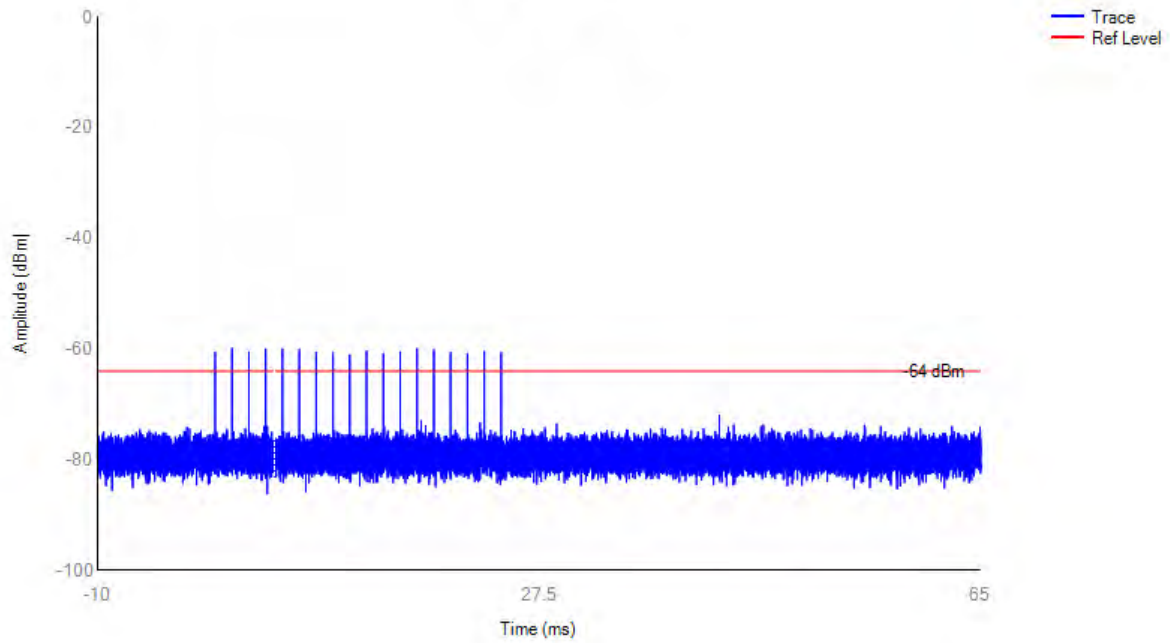

Radar Calibration

Non-Occupancy

5260MHz a Non-Occupancy