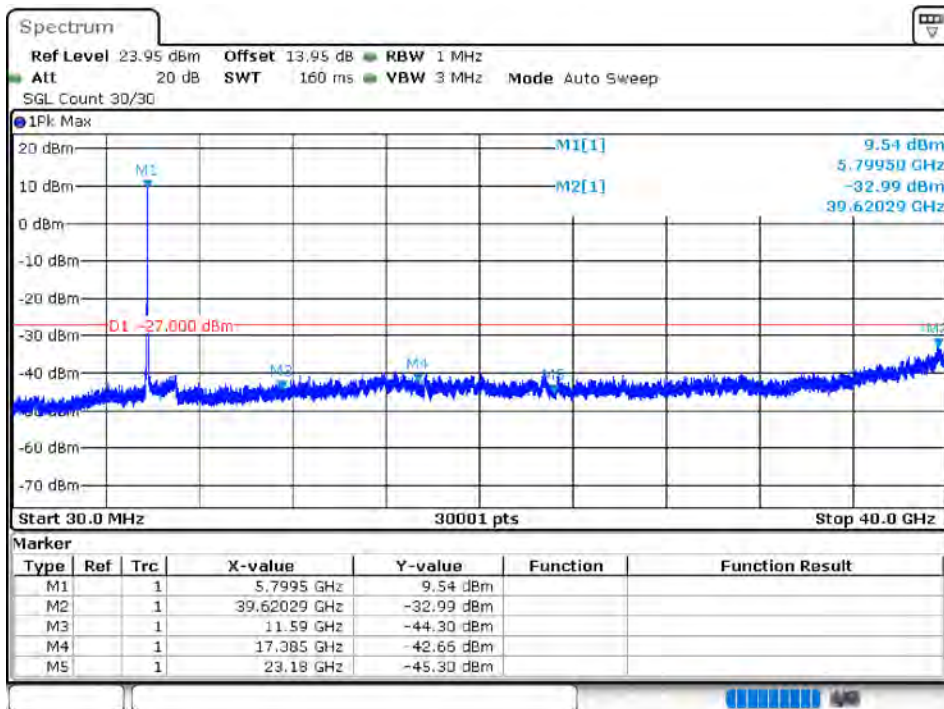

Tx. Spurious NVNT 802.11n(HT40) 5795MHz Ant 1 Emission