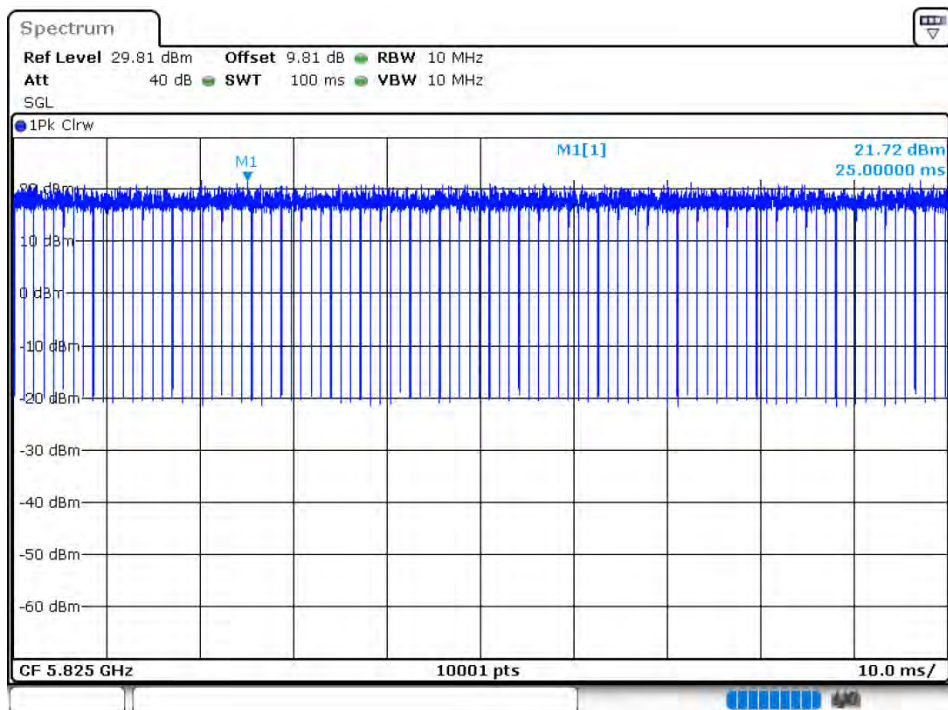

Duty Cycle NVNT 802.11ax20 5745MHz

Duty Cycle NVNT 802.11ax20 5785MHz

Duty Cycle NVNT 802.11ax20 5825MHz

Duty Cycle NVNT 802.11ax40 5755MHz

Duty Cycle NVNT 802.11ax40 5795MHz

Duty Cycle NVNT 802.11ax80 5775MHz