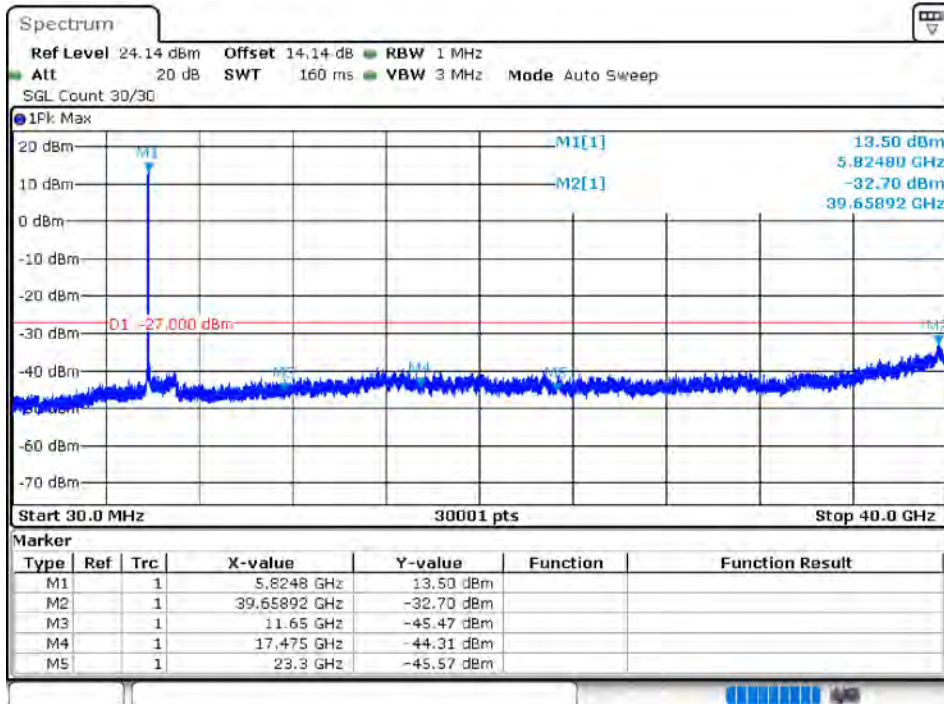

Tx. Spurious NVNT 802.11ax20 5825MHz Ant 1 Emission

Tx. Spurious NVNT 802.11ax20 5745MHz Ant 2 Emission

Tx. Spurious NVNT 802.11ax20 5785MHz Ant 2 Emission

Tx. Spurious NVNT 802.11ax20 5825MHz Ant 2 Emission