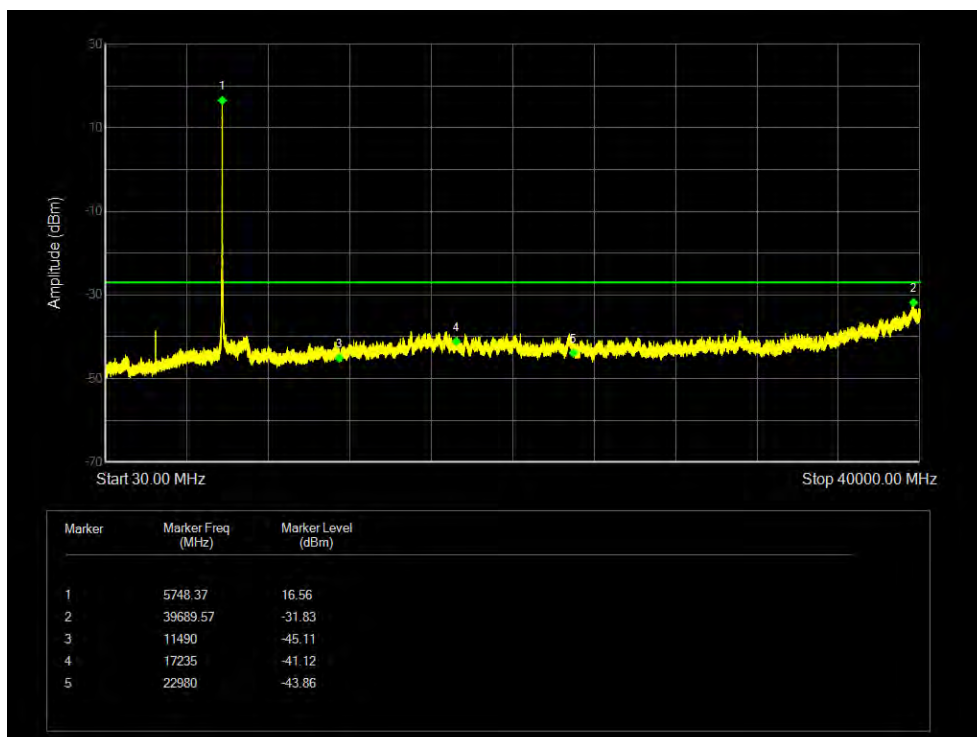

Band Edge NVNT 802.11n(HT40) 5795MHz High Sum

**Conducted RF Spurious Emission**

Condition	Mode	Frequency (MHz)	Antenna	Max Value (dBc)	Limit (dBc)	Verdict
NVNT	802.11ac20	5745	Sum	-32.01	-27	Pass
NVNT	802.11ac20	5785	Sum	-32.34	-27	Pass
NVNT	802.11ac20	5825	Sum	-32.02	-27	Pass
NVNT	802.11ac40	5755	Sum	-32.16	-27	Pass
NVNT	802.11ac40	5795	Sum	-32.37	-27	Pass
NVNT	802.11ac80	5775	Sum	-32.58	-27	Pass
NVNT	802.11ax20	5745	Sum	-31.83	-27	Pass
NVNT	802.11ax20	5785	Sum	-31.2	-27	Pass
NVNT	802.11ax20	5825	Sum	-32.35	-27	Pass
NVNT	802.11ax40	5755	Sum	-31.28	-27	Pass
NVNT	802.11ax40	5795	Sum	-31.61	-27	Pass
NVNT	802.11ax80	5775	Sum	-34.75	-27	Pass
NVNT	802.11n(HT20)	5745	Sum	-32.29	-27	Pass
NVNT	802.11n(HT20)	5785	Sum	-32.75	-27	Pass
NVNT	802.11n(HT20)	5825	Sum	-31.97	-27	Pass
NVNT	802.11n(HT40)	5755	Sum	-31.87	-27	Pass
NVNT	802.11n(HT40)	5795	Sum	-32.54	-27	Pass

Tx. Spurious NVNT 802.11ac20 5745MHz Sum Emission

Tx. Spurious NVNT 802.11ac20 5785MHz Sum Emission

Tx. Spurious NVNT 802.11ac20 5825MHz Sum Emission

Tx. Spurious NVNT 802.11ac40 5755MHz Sum Emission

Tx. Spurious NVNT 802.11ac40 5795MHz Sum Emission

Tx. Spurious NVNT 802.11ac80 5775MHz Sum Emission

Tx. Spurious NVNT 802.11ax20 5745MHz Sum Emission

Tx. Spurious NVNT 802.11ax20 5785MHz Sum Emission

Tx. Spurious NVNT 802.11ax20 5825MHz Sum Emission

Tx. Spurious NVNT 802.11ax40 5755MHz Sum Emission