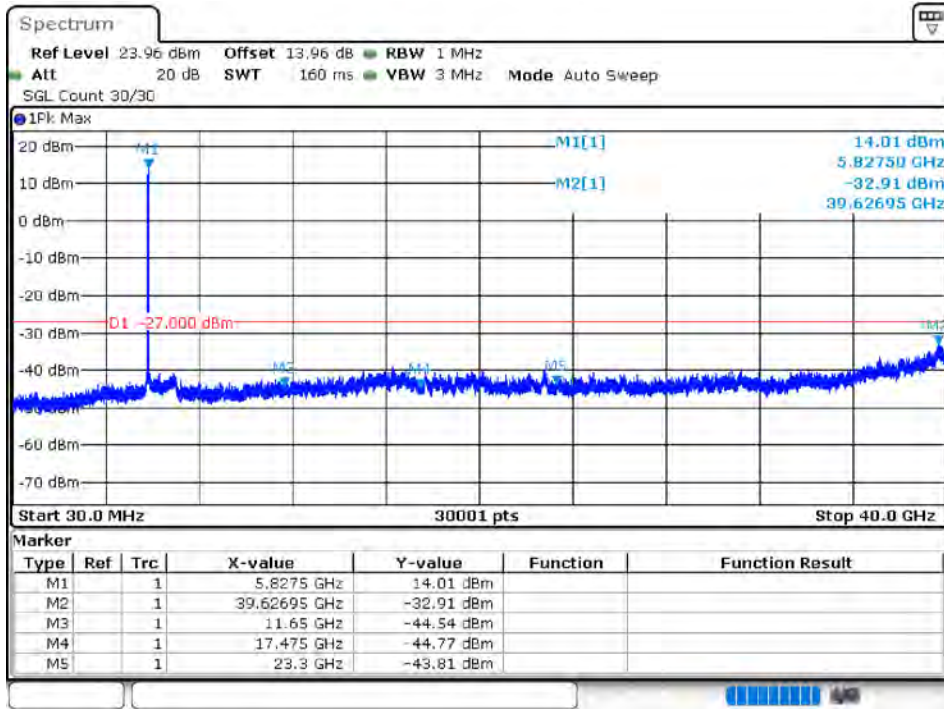

Tx. Spurious NVNT 802.11ac80 5775MHz Ant 1 Emission

Tx. Spurious NVNT 802.11ac80 5775MHz Ant 2 Emission

Tx. Spurious NVNT 802.11ax20 5745MHz Ant 1 Emission

Tx. Spurious NVNT 802.11ax20 5785MHz Ant 1 Emission

Tx. Spurious NVNT 802.11ax20 5825MHz Ant 1 Emission

Tx. Spurious NVNT 802.11ax20 5745MHz Ant 2 Emission

Tx. Spurious NVNT 802.11ax20 5785MHz Ant 2 Emission

Tx. Spurious NVNT 802.11ax20 5825MHz Ant 2 Emission