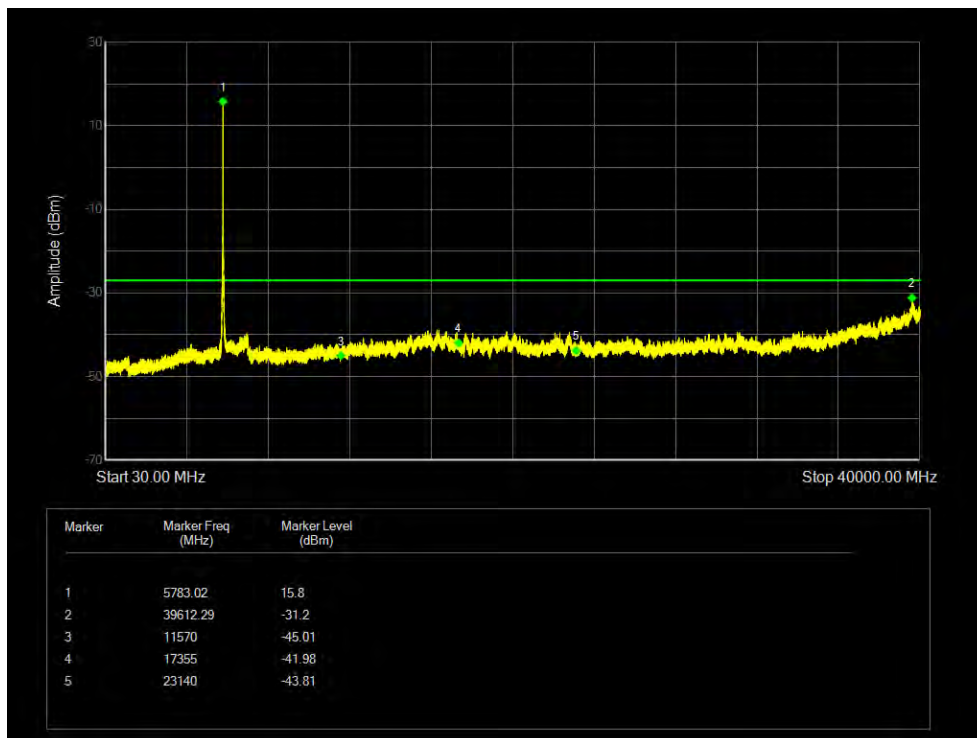

Tx. Spurious NVNT 802.11ac20 5745MHz Sum Emission

Tx. Spurious NVNT 802.11ac20 5785MHz Sum Emission

Tx. Spurious NVNT 802.11ac20 5825MHz Sum Emission

Tx. Spurious NVNT 802.11ac40 5755MHz Sum Emission

Tx. Spurious NVNT 802.11ac40 5795MHz Sum Emission

Tx. Spurious NVNT 802.11ac80 5775MHz Sum Emission

Tx. Spurious NVNT 802.11ax20 5745MHz Sum Emission

Tx. Spurious NVNT 802.11ax20 5785MHz Sum Emission

Tx. Spurious NVNT 802.11ax20 5825MHz Sum Emission

Tx. Spurious NVNT 802.11ax40 5755MHz Sum Emission

Tx. Spurious NVNT 802.11ax40 5795MHz Sum Emission

Tx. Spurious NVNT 802.11ax80 5775MHz Sum Emission

Tx. Spurious NVNT 802.11n(HT20) 5745MHz Sum Emission

Tx. Spurious NVNT 802.11n(HT20) 5785MHz Sum Emission

Tx. Spurious NVNT 802.11n(HT20) 5825MHz Sum Emission

Tx. Spurious NVNT 802.11n(HT40) 5755MHz Sum Emission

Tx. Spurious NVNT 802.11n(HT40) 5795MHz Sum Emission