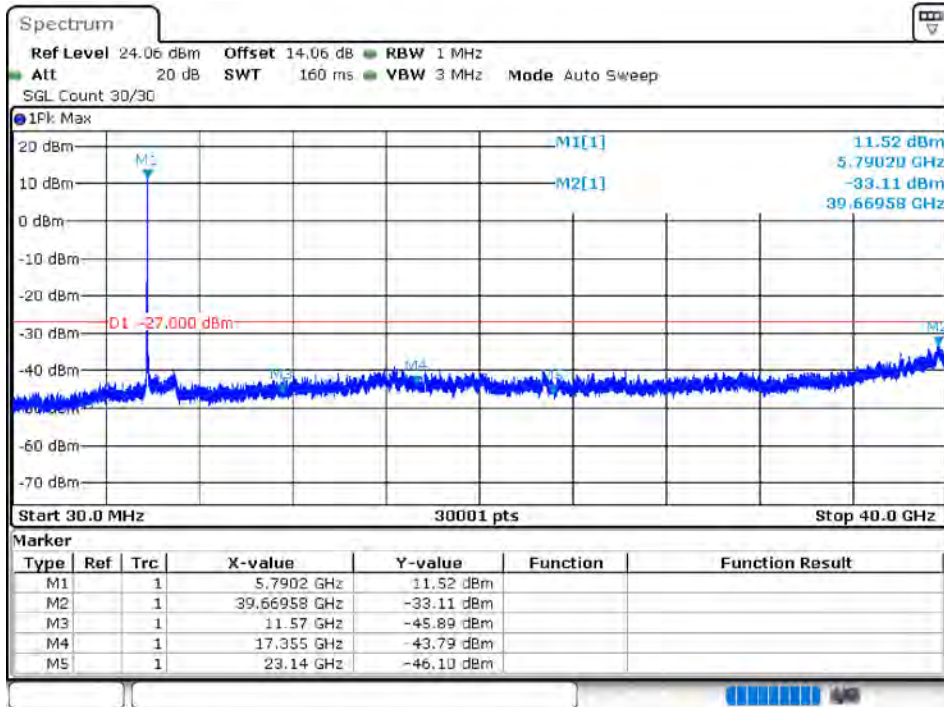

Tx. Spurious NVNT 802.11ac20 5825MHz Ant 1 Emission

Tx. Spurious NVNT 802.11ac20 5745MHz Ant 2 Emission

Tx. Spurious NVNT 802.11ac20 5785MHz Ant 2 Emission

Tx. Spurious NVNT 802.11ac20 5825MHz Ant 2 Emission