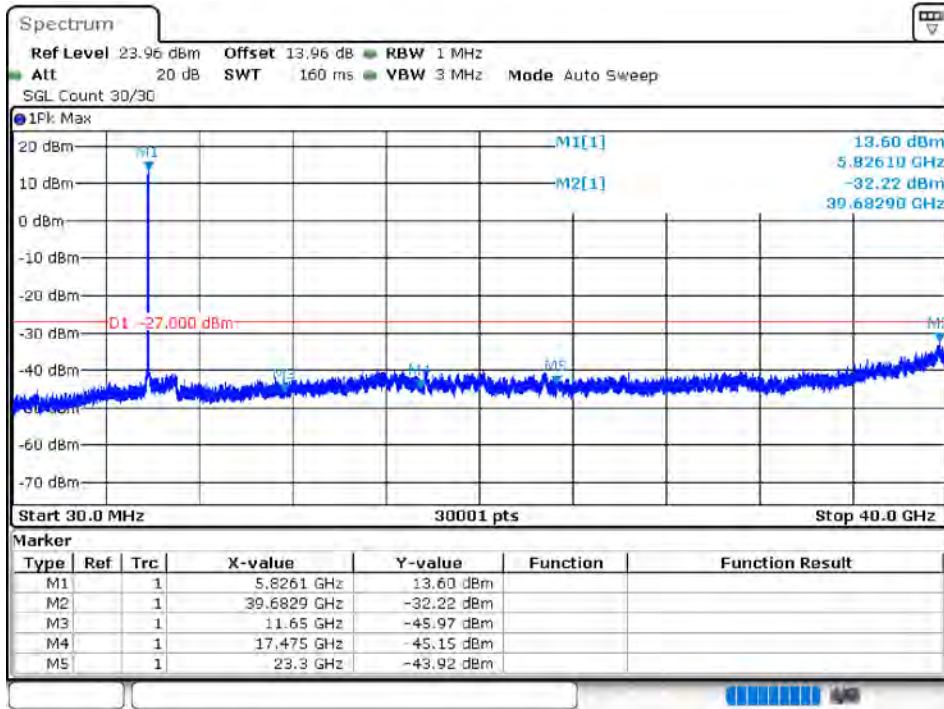

Tx. Spurious NVNT 802.11ax80 5775MHz Ant 1 Emission

Tx. Spurious NVNT 802.11ax80 5775MHz Ant 2 Emission

Tx. Spurious NVNT 802.11n(HT20) 5745MHz Ant 1 Emission

Tx. Spurious NVNT 802.11n(HT20) 5785MHz Ant 1 Emission

Tx. Spurious NVNT 802.11n(HT20) 5825MHz Ant 1 Emission

Tx. Spurious NVNT 802.11n(HT20) 5745MHz Ant 2 Emission

Tx. Spurious NVNT 802.11n(HT20) 5785MHz Ant 2 Emission

Tx. Spurious NVNT 802.11n(HT20) 5825MHz Ant 2 Emission