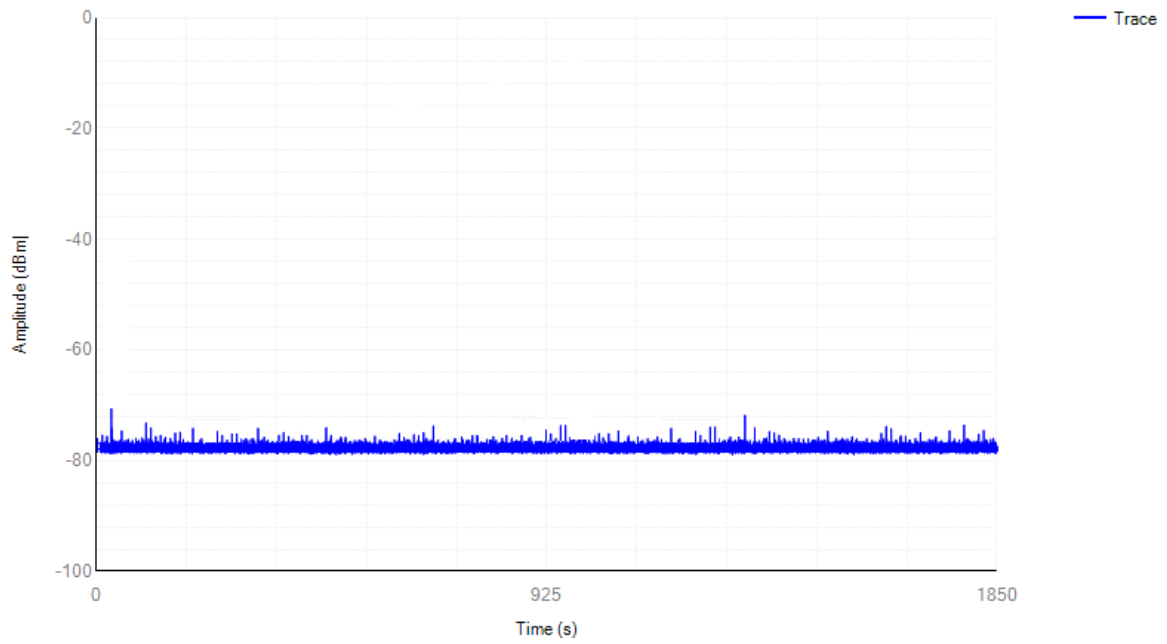

5510MHz n40 Non-Occupancy

Non-Occupancy period

5290MHz ac80 Non-Occupancy

**Non-Occupancy period**

5530MHz ac80 Non-Occupancy

**Non-Occupancy period**

**Shutdown Time**

Mode	Frequency (MHz)	Channel Move Time (s)	Limit Channel Move Time (s)	Close Transmission Time (s)	Limit Close Transmission Time (s)	Close Transmission Time after 200ms(s)	Limit Close Transmission Time after 200ms (s)	Verdict
a	5260	0.6588	10	0.0232	0.26	0.0036	0.06	Pass
a	5500	0.57	10	0.0172	0.26	0.002	0.06	Pass