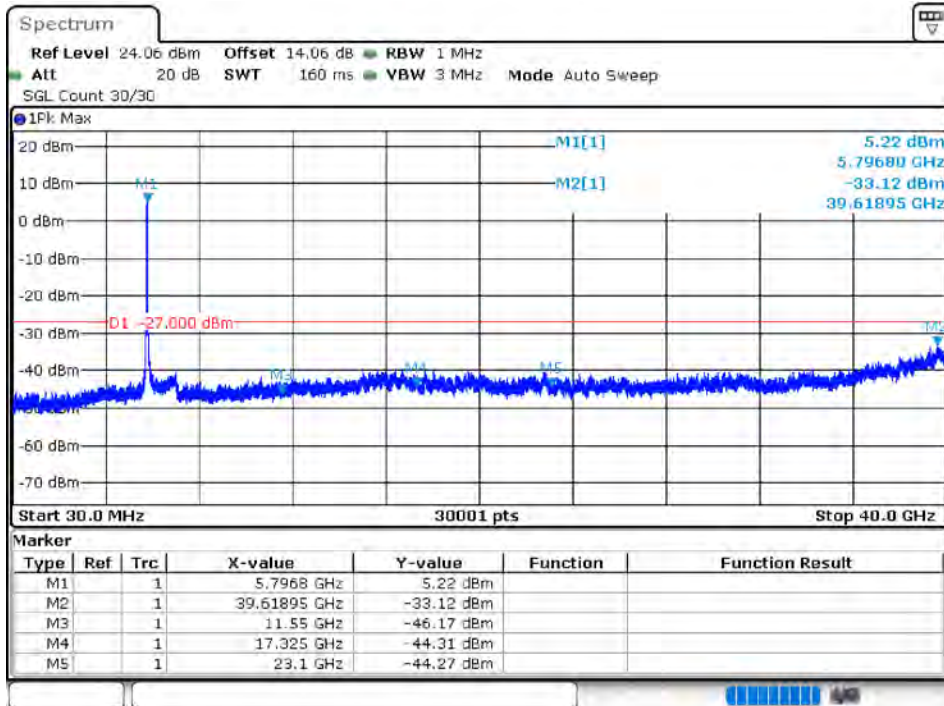

Tx. Spurious NVNT 802.11ax80 5775MHz Ant 2 Emission