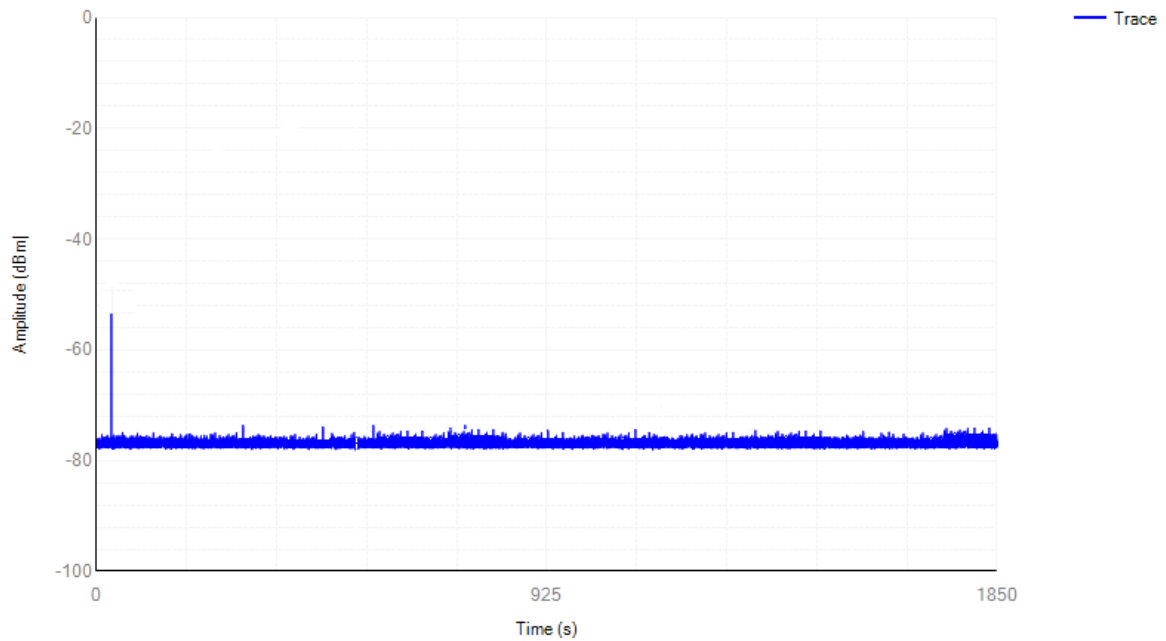

5510MHz n40 Non-Occupancy

Non-Occupancy period

5290MHz ac80 Non-Occupancy

**Non-Occupancy period**

5530MHz ac80 Non-Occupancy

**Non-Occupancy period**

**Shutdown Time**

Mode	Frequency (MHz)	Channel Move Time (s)	Limit Channel Move Time (s)	Close Transmission Time (s)	Limit Close Transmission Time (s)	Close Transmission Time after 200ms(s)	Limit Close Transmission Time after 200ms (s)	Verdict
a	5260	0.6588	10	0.0232	0.26	0.0036	0.06	Pass
a	5500	0.57	10	0.0172	0.26	0.002	0.06	Pass