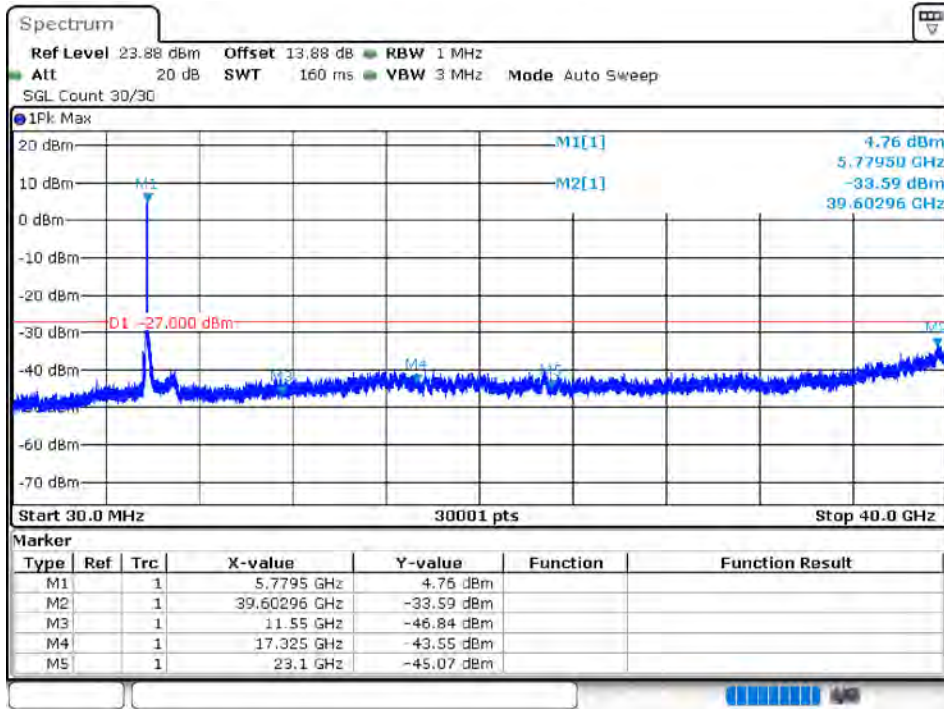

Tx. Spurious NVNT 802.11ax40 5755MHz Ant 1 Emission

Tx. Spurious NVNT 802.11ax40 5795MHz Ant 1 Emission

Tx. Spurious NVNT 802.11ax40 5755MHz Ant 2 Emission

Tx. Spurious NVNT 802.11ax40 5795MHz Ant 2 Emission

Tx. Spurious NVNT 802.11ax80 5775MHz Ant 1 Emission

Tx. Spurious NVNT 802.11ax80 5775MHz Ant 2 Emission

Tx. Spurious NVNT 802.11n(HT20) 5745MHz Ant 1 Emission

Tx. Spurious NVNT 802.11n(HT20) 5785MHz Ant 1 Emission