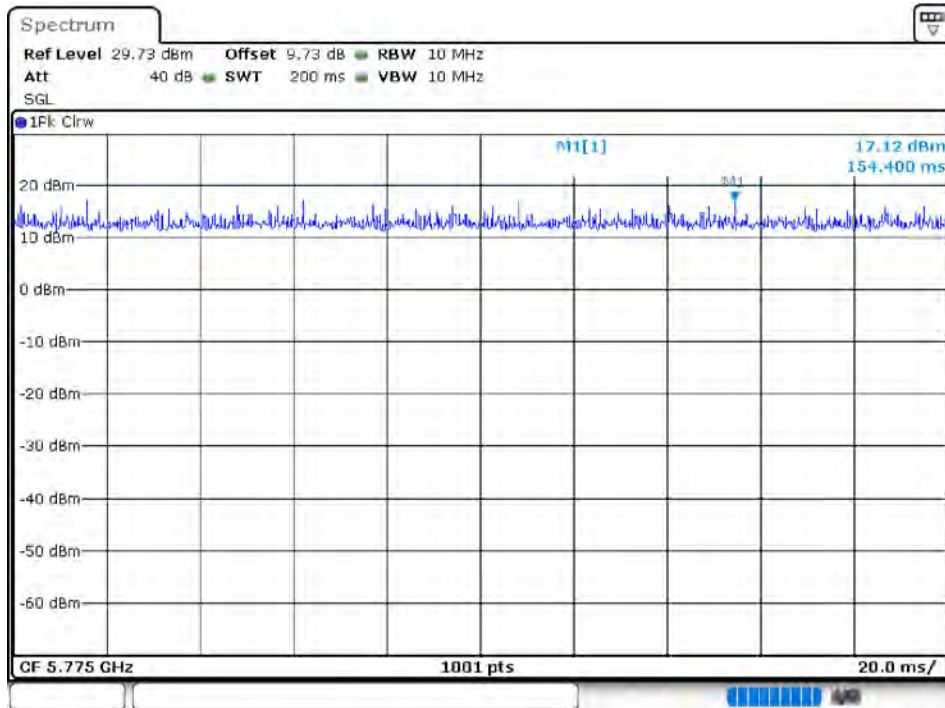

Duty Cycle NVNT 802.11ac20 5745MHz

Duty Cycle NVNT 802.11ac20 5785MHz

Duty Cycle NVNT 802.11ac20 5825MHz

Duty Cycle NVNT 802.11ac40 5755MHz

Duty Cycle NVNT 802.11ac40 5795MHz

Duty Cycle NVNT 802.11ac80 5775MHz