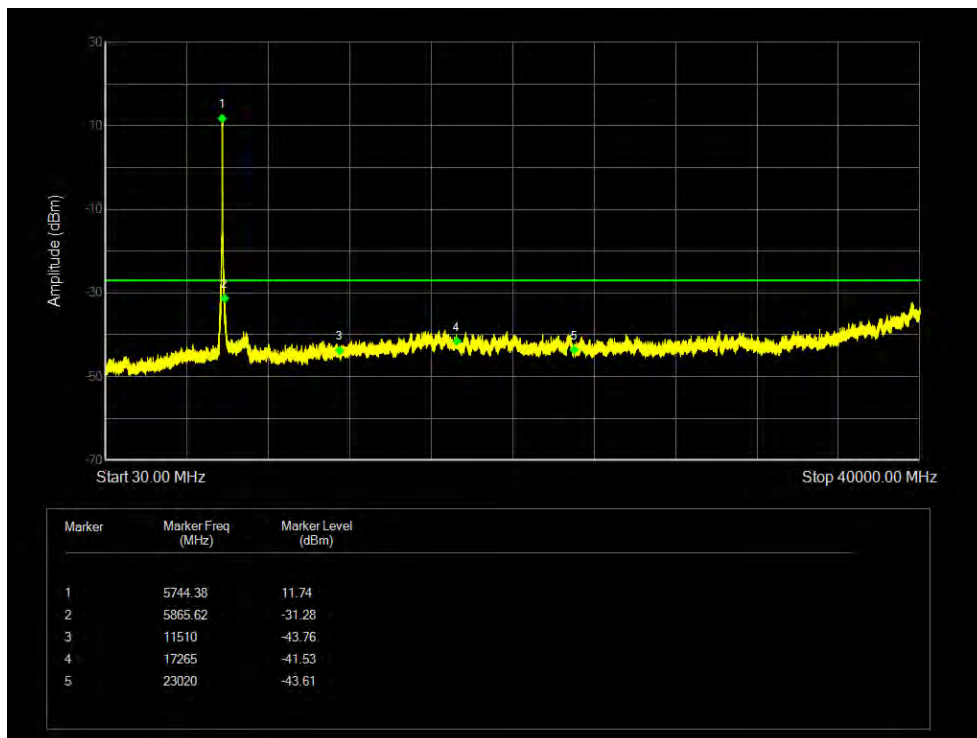

Tx. Spurious NVNT 802.11ac20 5745MHz Sum Emission

Tx. Spurious NVNT 802.11ac20 5785MHz Sum Emission

Tx. Spurious NVNT 802.11ac20 5825MHz Sum Emission

Tx. Spurious NVNT 802.11ac40 5755MHz Sum Emission

Tx. Spurious NVNT 802.11ac40 5795MHz Sum Emission

Tx. Spurious NVNT 802.11ac80 5775MHz Sum Emission

Tx. Spurious NVNT 802.11ax20 5745MHz Sum Emission

Tx. Spurious NVNT 802.11ax20 5785MHz Sum Emission

Tx. Spurious NVNT 802.11ax20 5825MHz Sum Emission

Tx. Spurious NVNT 802.11ax40 5755MHz Sum Emission

Tx. Spurious NVNT 802.11ax40 5795MHz Sum Emission

Tx. Spurious NVNT 802.11ax80 5775MHz Sum Emission

Tx. Spurious NVNT 802.11n(HT20) 5745MHz Sum Emission

Tx. Spurious NVNT 802.11n(HT20) 5785MHz Sum Emission

Tx. Spurious NVNT 802.11n(HT20) 5825MHz Sum Emission

Tx. Spurious NVNT 802.11n(HT40) 5755MHz Sum Emission

Tx. Spurious NVNT 802.11n(HT40) 5795MHz Sum Emission