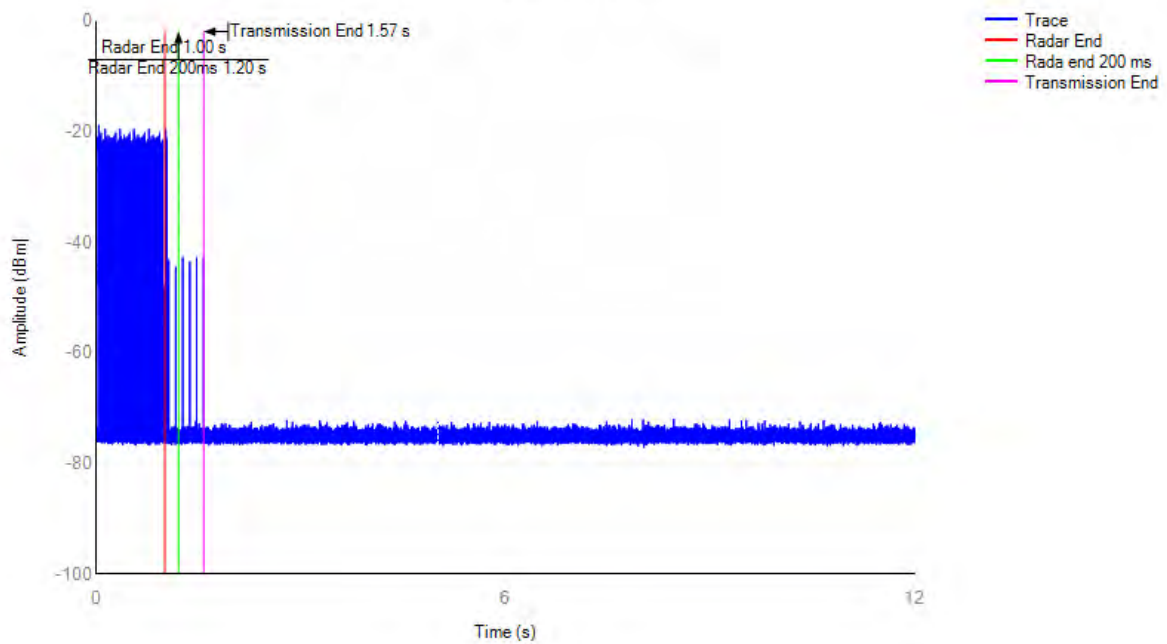

Channel Shutdown

5500MHz a Shutdown

Channel Shutdown

5270MHz n40 Shutdown

Channel Shutdown

5510MHz n40 Shutdown

Channel Shutdown

5290MHz ac80 Shutdown