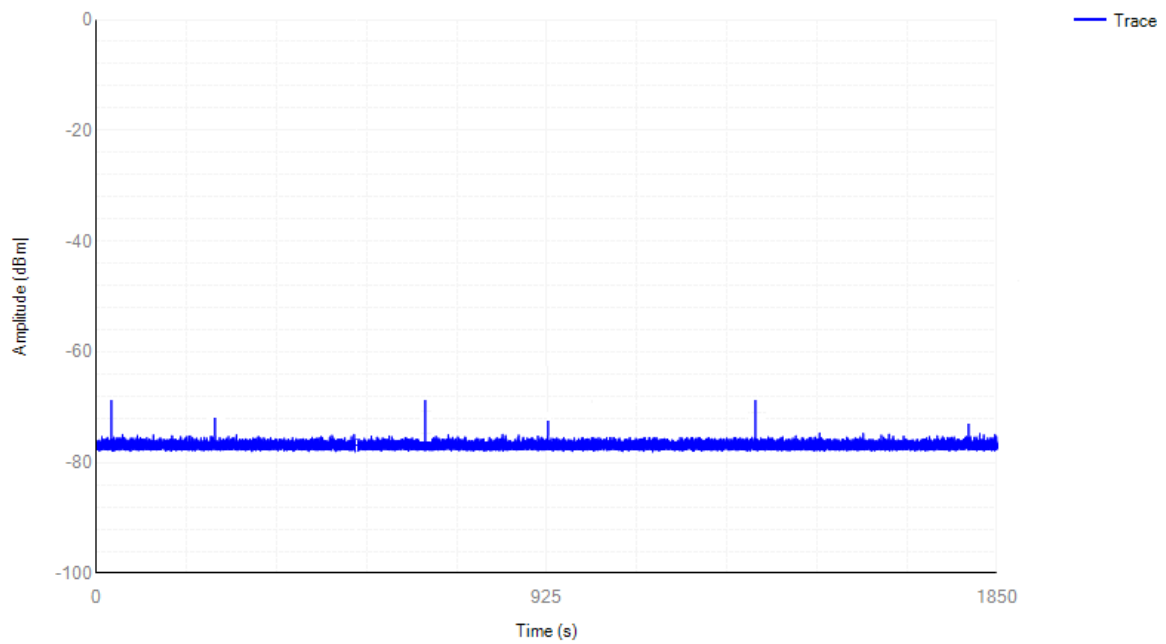

5510MHz n40 Non-Occupancy

Non-Occupancy period

5290MHz ac80 Non-Occupancy

**Non-Occupancy period**

5530MHz ac80 Non-Occupancy

**Non-Occupancy period**

**Shutdown Time**

Mode	Frequency (MHz)	Channel Move Time (s)	Limit Channel Move Time (s)	Close Transmission Time (s)	Limit Close Transmission Time (s)	Close Transmission Time after 200ms(s)	Limit Close Transmission Time after 200ms (s)	Verdict
a	5260	0.6588	10	0.0232	0.26	0.0036	0.06	Pass
a	5500	0.57	10	0.0172	0.26	0.002	0.06	Pass