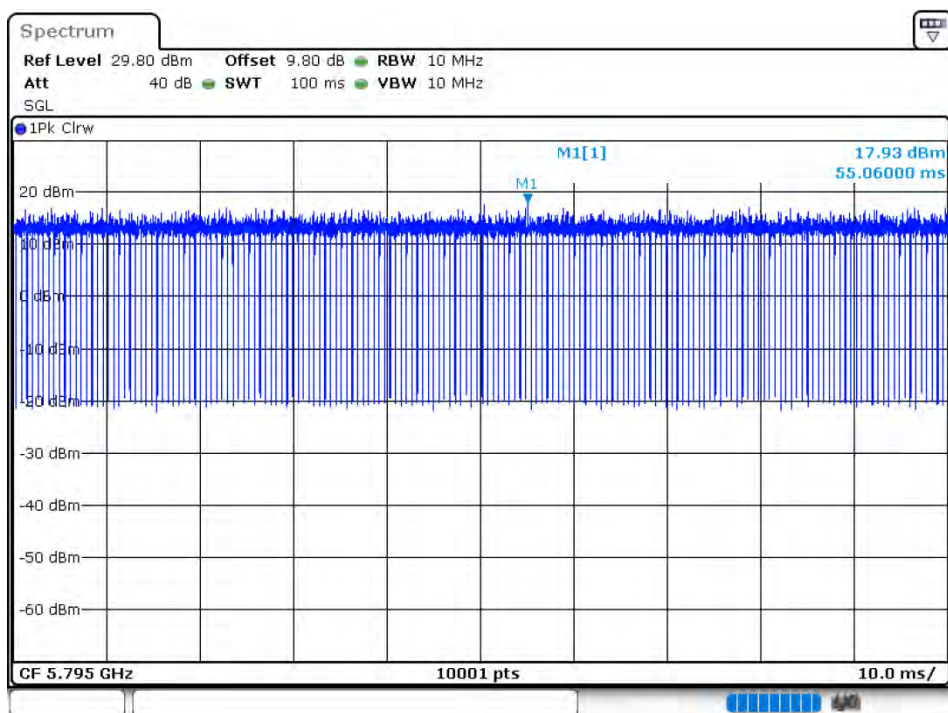

Duty Cycle NVNT 802.11ax20 5745MHz

Duty Cycle NVNT 802.11ax20 5785MHz

Duty Cycle NVNT 802.11ax20 5825MHz

Duty Cycle NVNT 802.11ax40 5755MHz

Duty Cycle NVNT 802.11ax40 5795MHz

Duty Cycle NVNT 802.11ax80 5775MHz