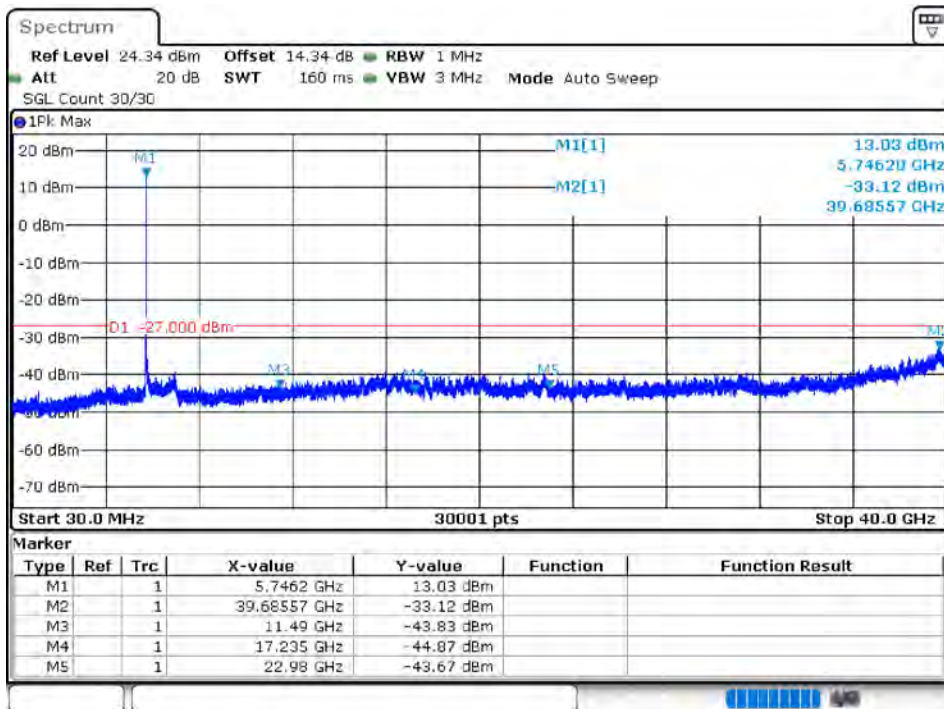

Tx. Spurious NVNT 802.11ax80 5775MHz Ant 1 Emission

Tx. Spurious NVNT 802.11ax80 5775MHz Ant 2 Emission

Tx. Spurious NVNT 802.11n(HT20) 5745MHz Ant 1 Emission

Tx. Spurious NVNT 802.11n(HT20) 5785MHz Ant 1 Emission

Tx. Spurious NVNT 802.11n(HT20) 5825MHz Ant 1 Emission

Tx. Spurious NVNT 802.11n(HT20) 5745MHz Ant 2 Emission

Tx. Spurious NVNT 802.11n(HT20) 5785MHz Ant 2 Emission

Tx. Spurious NVNT 802.11n(HT20) 5825MHz Ant 2 Emission