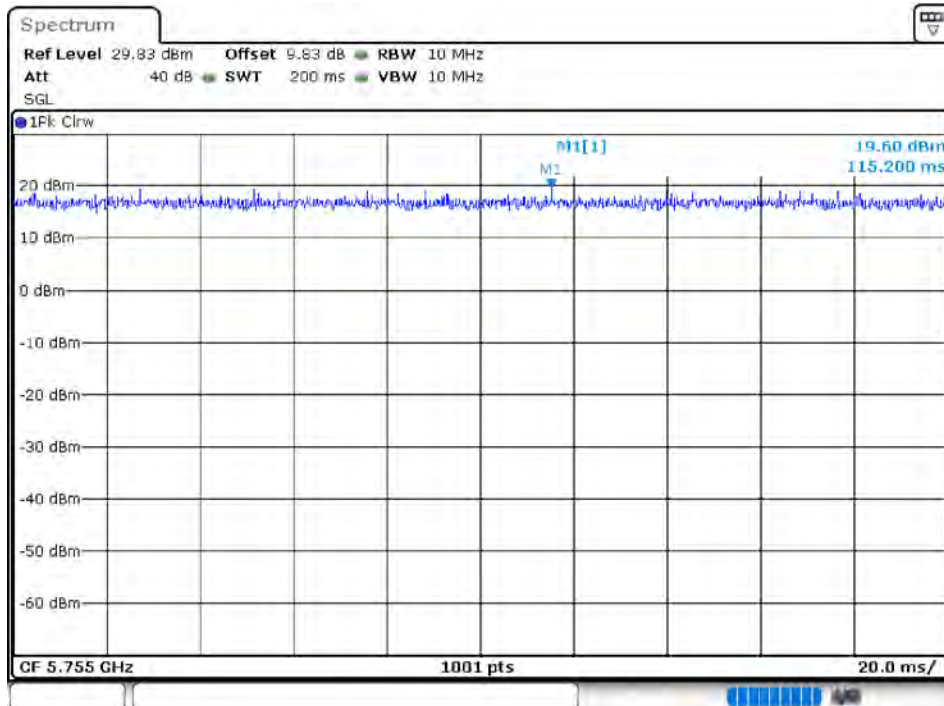

Duty Cycle NVNT 802.11ac20 5745MHz

Duty Cycle NVNT 802.11ac20 5785MHz

Duty Cycle NVNT 802.11ac20 5825MHz

Duty Cycle NVNT 802.11ac40 5755MHz

Duty Cycle NVNT 802.11ac40 5795MHz

Duty Cycle NVNT 802.11ac80 5775MHz