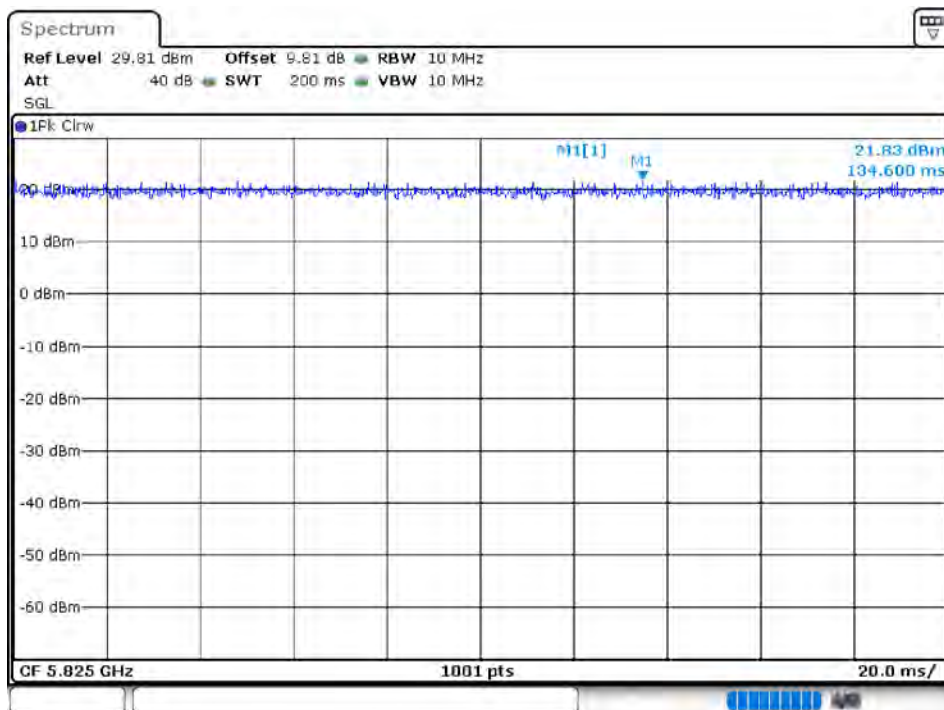

Duty Cycle NVNT 802.11ac20 5745MHz

Duty Cycle NVNT 802.11ac20 5785MHz

Duty Cycle NVNT 802.11ac20 5825MHz

Duty Cycle NVNT 802.11ac40 5755MHz

Duty Cycle NVNT 802.11ac40 5795MHz

Duty Cycle NVNT 802.11ac80 5775MHz