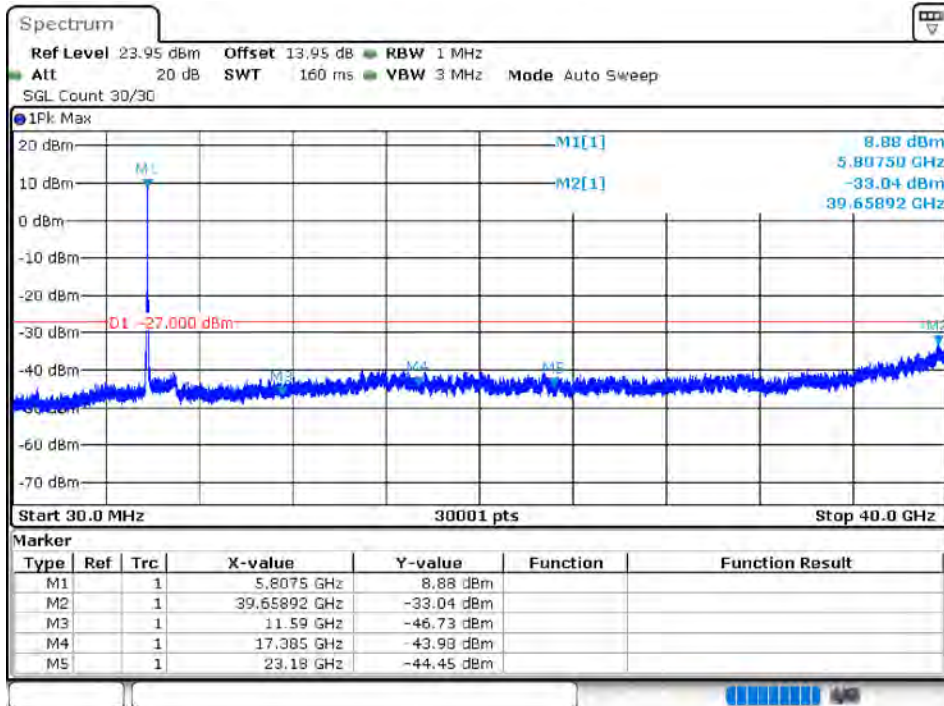

Tx. Spurious NVNT 802.11ax40 5795MHz Ant 1 Emission