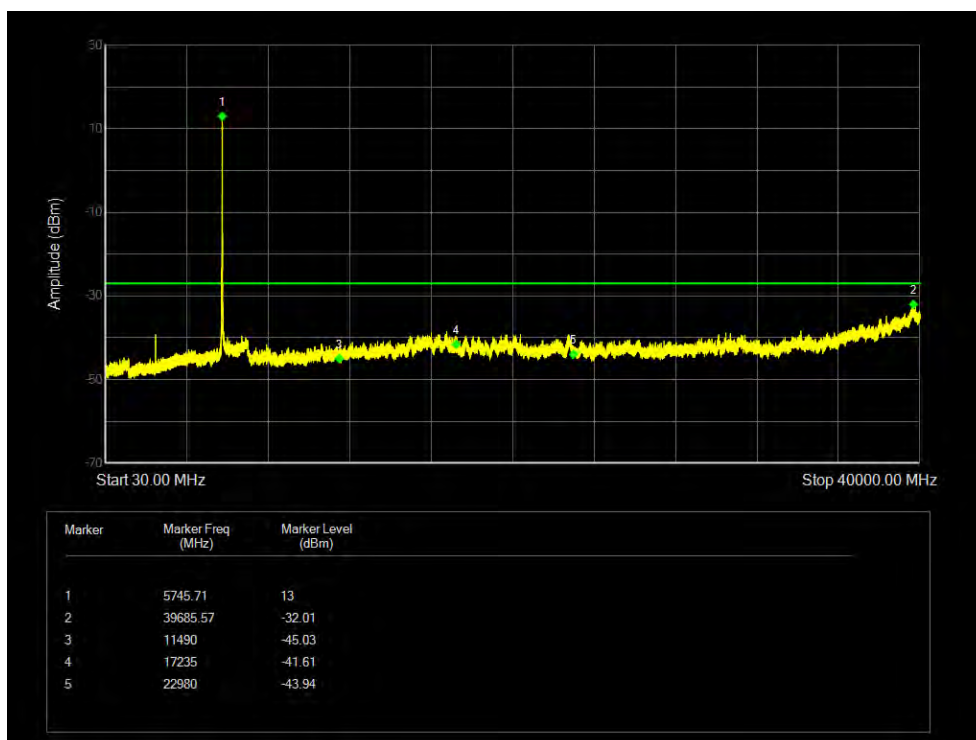

Band Edge NVNT 802.11ax80 5775MHz High Sum

Band Edge NVNT 802.11ax80 5775MHz Low Sum

Band Edge NVNT 802.11n(HT20) 5745MHz Low Sum

Band Edge NVNT 802.11n(HT20) 5825MHz High Sum

Band Edge NVNT 802.11n(HT40) 5755MHz Low Sum

Band Edge NVNT 802.11n(HT40) 5795MHz High Sum

**Conducted RF Spurious Emission**

Condition	Mode	Frequency (MHz)	Antenna	Max Value (dBc)	Limit (dBc)	Verdict
NVNT	802.11ac20	5745	Sum	-32.01	-27	Pass
NVNT	802.11ac20	5785	Sum	-32.34	-27	Pass
NVNT	802.11ac20	5825	Sum	-32.02	-27	Pass
NVNT	802.11ac40	5755	Sum	-32.16	-27	Pass
NVNT	802.11ac40	5795	Sum	-32.37	-27	Pass
NVNT	802.11ac80	5775	Sum	-32.58	-27	Pass
NVNT	802.11ax20	5745	Sum	-31.83	-27	Pass
NVNT	802.11ax20	5785	Sum	-31.2	-27	Pass
NVNT	802.11ax20	5825	Sum	-32.35	-27	Pass
NVNT	802.11ax40	5755	Sum	-31.28	-27	Pass
NVNT	802.11ax40	5795	Sum	-31.61	-27	Pass
NVNT	802.11ax80	5775	Sum	-34.75	-27	Pass
NVNT	802.11n(HT20)	5745	Sum	-32.29	-27	Pass
NVNT	802.11n(HT20)	5785	Sum	-32.75	-27	Pass
NVNT	802.11n(HT20)	5825	Sum	-31.97	-27	Pass
NVNT	802.11n(HT40)	5755	Sum	-31.87	-27	Pass
NVNT	802.11n(HT40)	5795	Sum	-32.54	-27	Pass

Tx. Spurious NVNT 802.11ac20 5745MHz Sum Emission

Tx. Spurious NVNT 802.11ac20 5785MHz Sum Emission

Tx. Spurious NVNT 802.11ac20 5825MHz Sum Emission

Tx. Spurious NVNT 802.11ac40 5755MHz Sum Emission

Tx. Spurious NVNT 802.11ac40 5795MHz Sum Emission