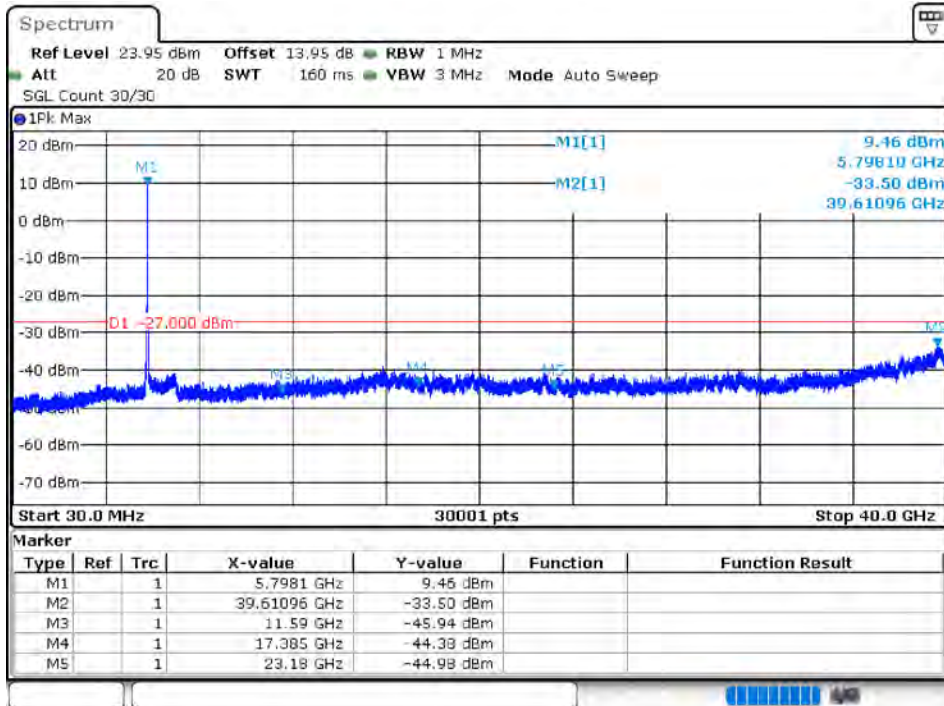

Tx. Spurious NVNT 802.11ac40 5795MHz Ant 1 Emission