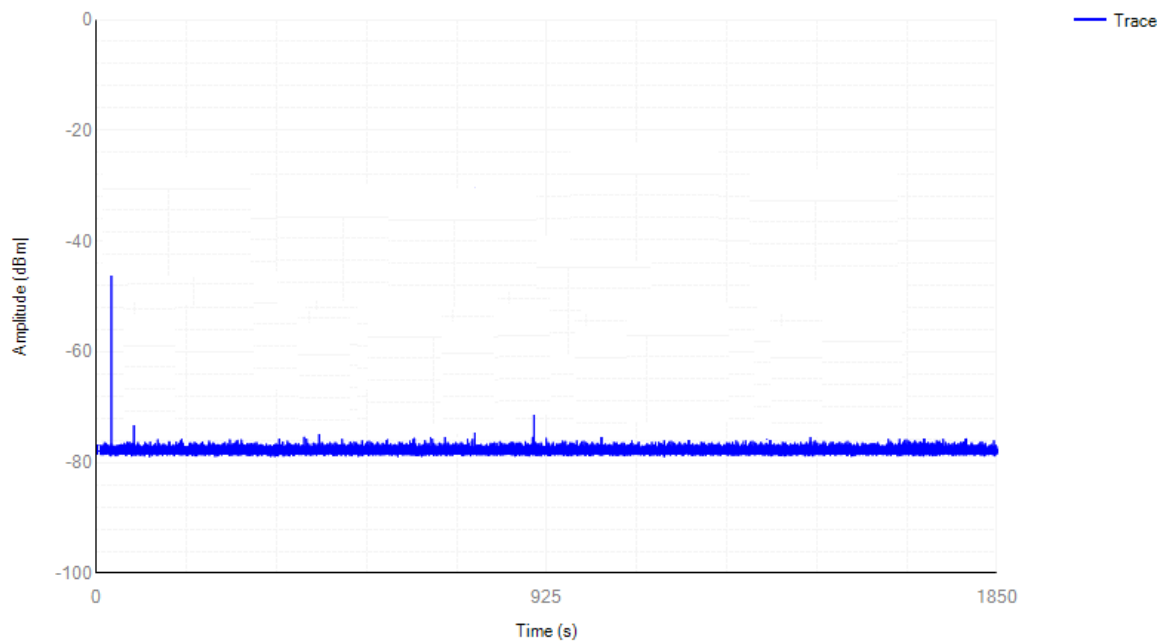

5510MHz n40 Non-Occupancy

Non-Occupancy period

5290MHz ac80 Non-Occupancy

**Non-Occupancy period**

5530MHz ac80 Non-Occupancy

**Non-Occupancy period**

**Shutdown Time**

Mode	Frequency (MHz)	Channel Move Time (s)	Limit Channel Move Time (s)	Close Transmission Time (s)	Limit Close Transmission Time (s)	Close Transmission Time after 200ms(s)	Limit Close Transmission Time after 200ms (s)	Verdict
a	5260	0.6588	10	0.0232	0.26	0.0036	0.06	Pass
a	5500	0.57	10	0.0172	0.26	0.002	0.06	Pass