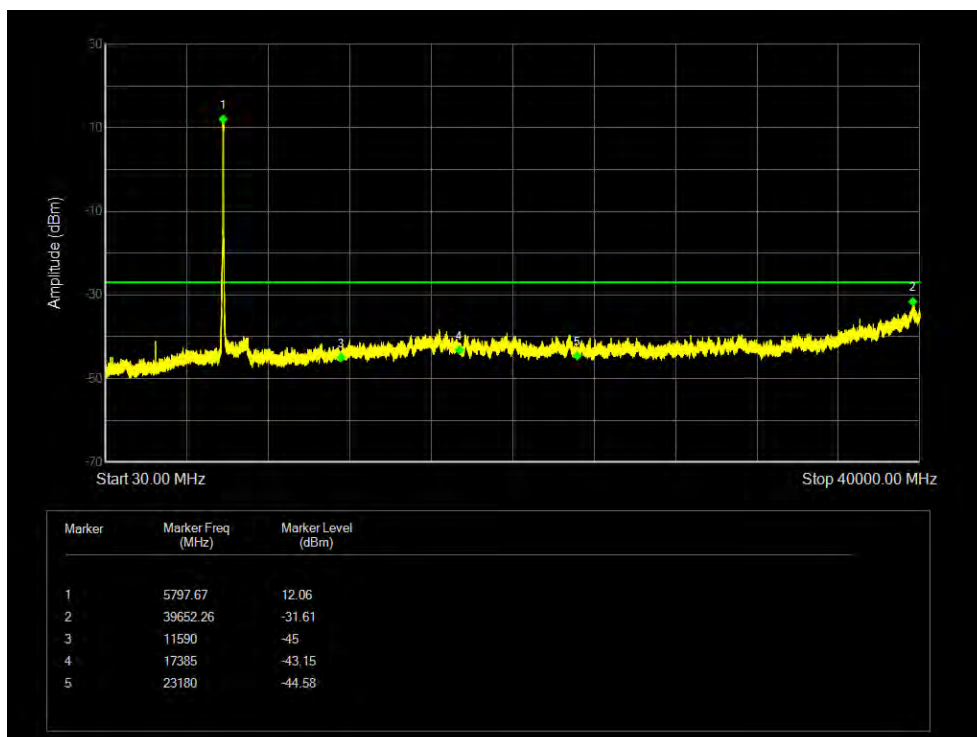

Tx. Spurious NVNT 802.11ac20 5745MHz Sum Emission

Tx. Spurious NVNT 802.11ac20 5785MHz Sum Emission

Tx. Spurious NVNT 802.11ac20 5825MHz Sum Emission

Tx. Spurious NVNT 802.11ac40 5755MHz Sum Emission

Tx. Spurious NVNT 802.11ac40 5795MHz Sum Emission

Tx. Spurious NVNT 802.11ac80 5775MHz Sum Emission

Tx. Spurious NVNT 802.11ax20 5745MHz Sum Emission

Tx. Spurious NVNT 802.11ax20 5785MHz Sum Emission

Tx. Spurious NVNT 802.11ax20 5825MHz Sum Emission

Tx. Spurious NVNT 802.11ax40 5755MHz Sum Emission

Tx. Spurious NVNT 802.11ax40 5795MHz Sum Emission

Tx. Spurious NVNT 802.11ax80 5775MHz Sum Emission

Tx. Spurious NVNT 802.11n(HT20) 5745MHz Sum Emission

Tx. Spurious NVNT 802.11n(HT20) 5785MHz Sum Emission

Tx. Spurious NVNT 802.11n(HT20) 5825MHz Sum Emission

Tx. Spurious NVNT 802.11n(HT40) 5755MHz Sum Emission

Tx. Spurious NVNT 802.11n(HT40) 5795MHz Sum Emission