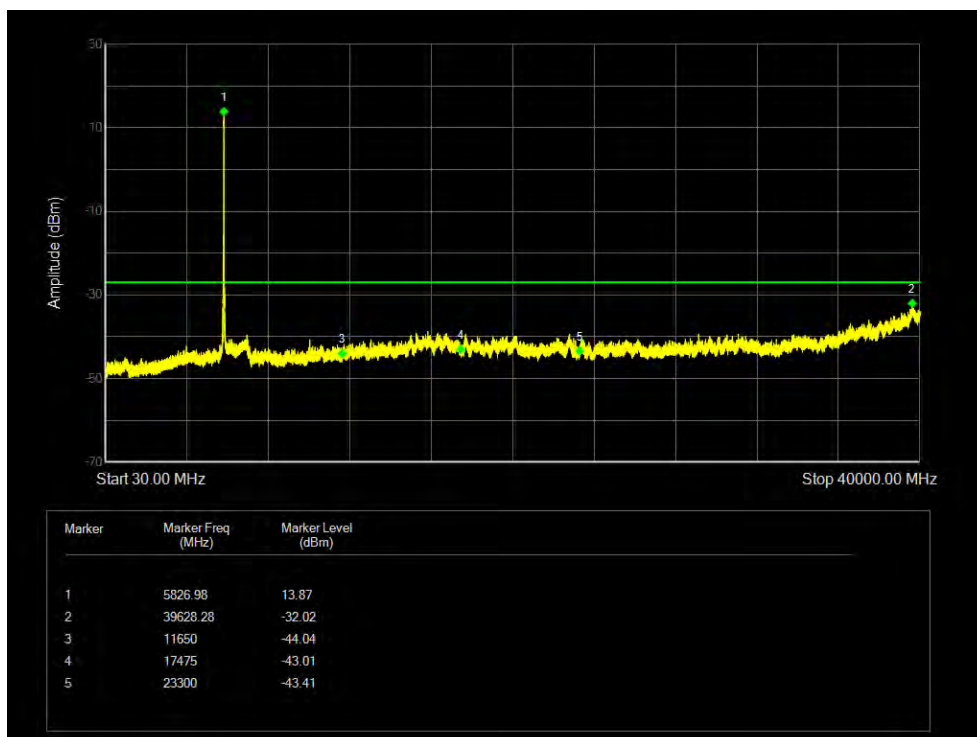

Band Edge NVNT 802.11ax80 5775MHz High Sum

Band Edge NVNT 802.11ax80 5775MHz Low Sum

Band Edge NVNT 802.11n(HT20) 5745MHz Low Sum

Band Edge NVNT 802.11n(HT20) 5825MHz High Sum

Band Edge NVNT 802.11n(HT40) 5755MHz Low Sum

Band Edge NVNT 802.11n(HT40) 5795MHz High Sum

**Conducted RF Spurious Emission**

Condition	Mode	Frequency (MHz)	Antenna	Max Value (dBc)	Limit (dBc)	Verdict
NVNT	802.11ac20	5745	Sum	-32.01	-27	Pass
NVNT	802.11ac20	5785	Sum	-32.34	-27	Pass
NVNT	802.11ac20	5825	Sum	-32.02	-27	Pass
NVNT	802.11ac40	5755	Sum	-32.16	-27	Pass
NVNT	802.11ac40	5795	Sum	-32.37	-27	Pass
NVNT	802.11ac80	5775	Sum	-32.58	-27	Pass
NVNT	802.11ax20	5745	Sum	-31.83	-27	Pass
NVNT	802.11ax20	5785	Sum	-31.2	-27	Pass
NVNT	802.11ax20	5825	Sum	-32.35	-27	Pass
NVNT	802.11ax40	5755	Sum	-31.28	-27	Pass
NVNT	802.11ax40	5795	Sum	-31.61	-27	Pass
NVNT	802.11ax80	5775	Sum	-34.75	-27	Pass
NVNT	802.11n(HT20)	5745	Sum	-32.29	-27	Pass
NVNT	802.11n(HT20)	5785	Sum	-32.75	-27	Pass
NVNT	802.11n(HT20)	5825	Sum	-31.97	-27	Pass
NVNT	802.11n(HT40)	5755	Sum	-31.87	-27	Pass
NVNT	802.11n(HT40)	5795	Sum	-32.54	-27	Pass

Tx. Spurious NVNT 802.11ac20 5745MHz Sum Emission

Tx. Spurious NVNT 802.11ac20 5785MHz Sum Emission

Tx. Spurious NVNT 802.11ac20 5825MHz Sum Emission

Tx. Spurious NVNT 802.11ac40 5755MHz Sum Emission

Tx. Spurious NVNT 802.11ac40 5795MHz Sum Emission

Tx. Spurious NVNT 802.11ac80 5775MHz Sum Emission

Tx. Spurious NVNT 802.11ax20 5745MHz Sum Emission

Tx. Spurious NVNT 802.11ax20 5785MHz Sum Emission

Tx. Spurious NVNT 802.11ax20 5825MHz Sum Emission

Tx. Spurious NVNT 802.11ax40 5755MHz Sum Emission