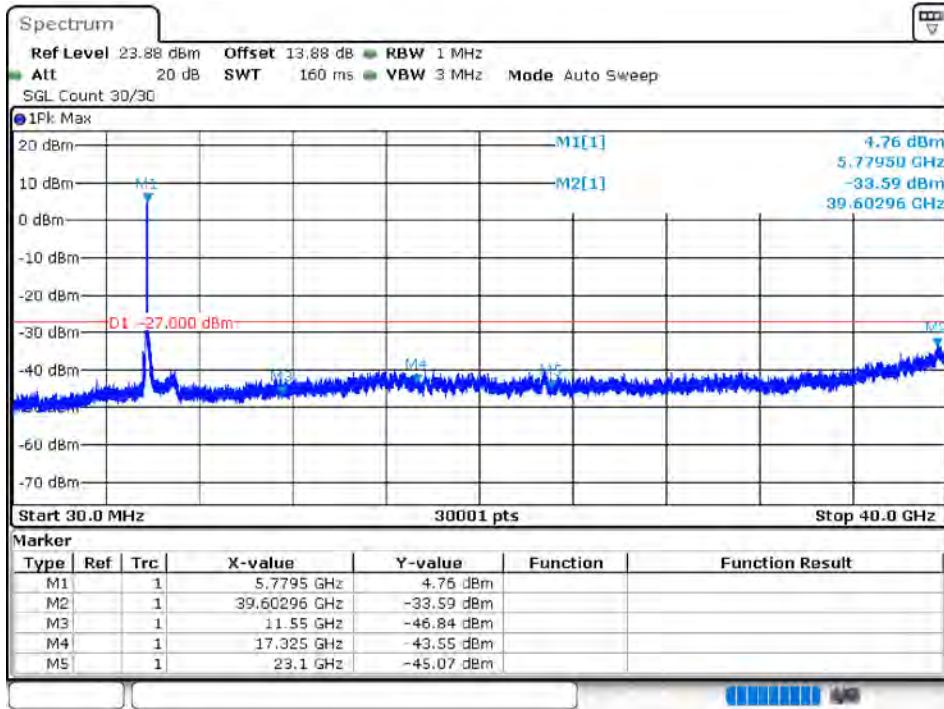

Tx. Spurious NVNT 802.11ac40 5755MHz Ant 1 Emission

Tx. Spurious NVNT 802.11ac40 5795MHz Ant 1 Emission

Tx. Spurious NVNT 802.11ac40 5755MHz Ant 2 Emission

Tx. Spurious NVNT 802.11ac40 5795MHz Ant 2 Emission

Tx. Spurious NVNT 802.11ac80 5775MHz Ant 1 Emission

Tx. Spurious NVNT 802.11ac80 5775MHz Ant 2 Emission

Tx. Spurious NVNT 802.11ax20 5745MHz Ant 1 Emission

Tx. Spurious NVNT 802.11ax20 5785MHz Ant 1 Emission