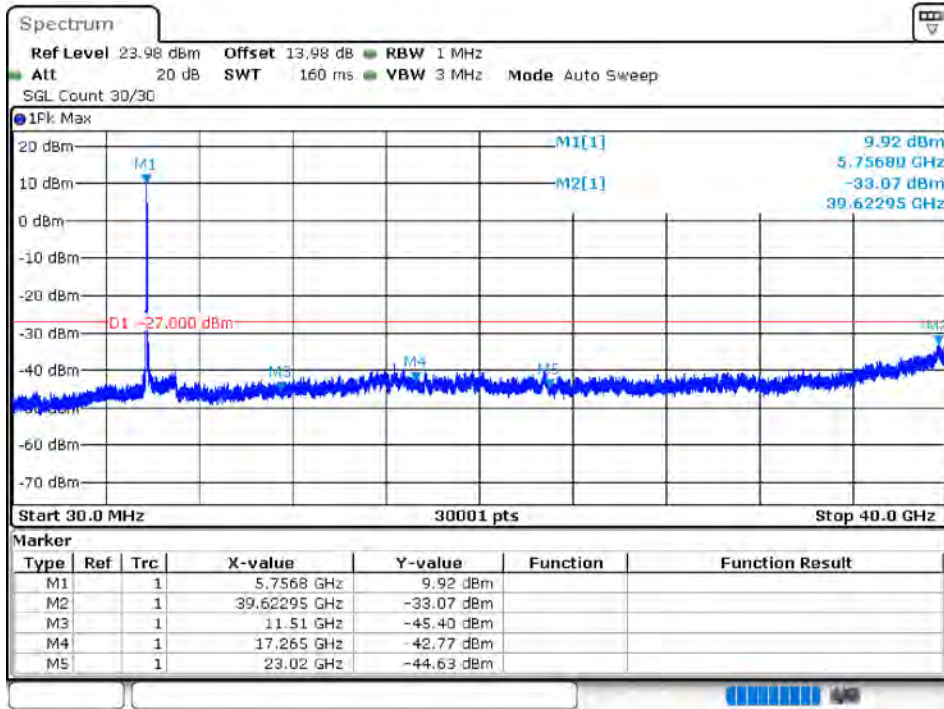

Tx. Spurious NVNT 802.11ax40 5755MHz Ant 1 Emission