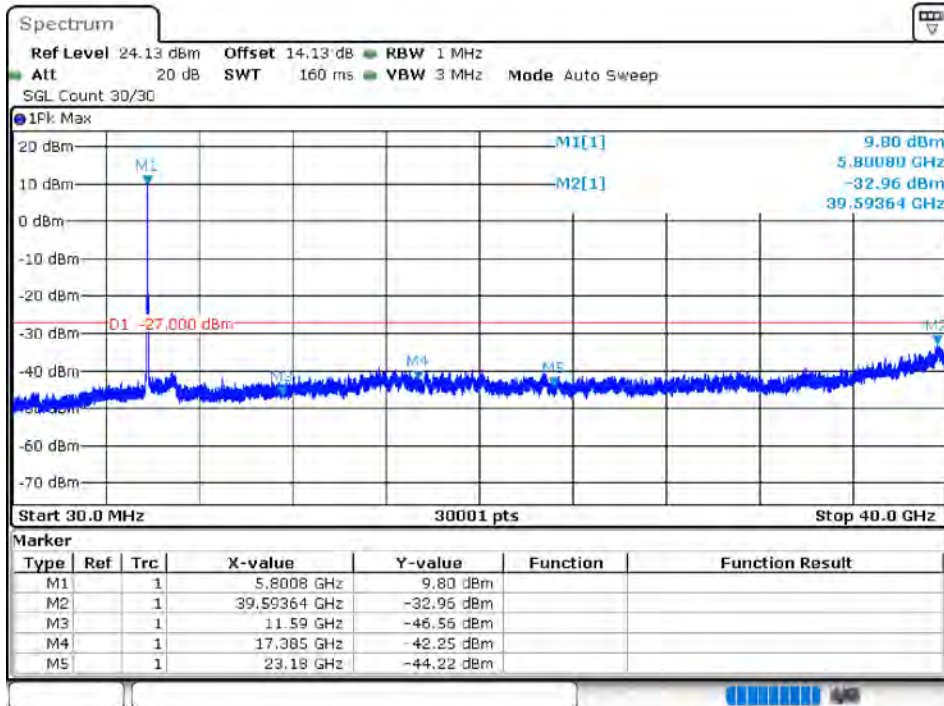

Tx. Spurious NVNT 802.11ax40 5755MHz Ant 1 Emission

Tx. Spurious NVNT 802.11ax40 5795MHz Ant 1 Emission

Tx. Spurious NVNT 802.11ax40 5755MHz Ant 2 Emission

Tx. Spurious NVNT 802.11ax40 5795MHz Ant 2 Emission