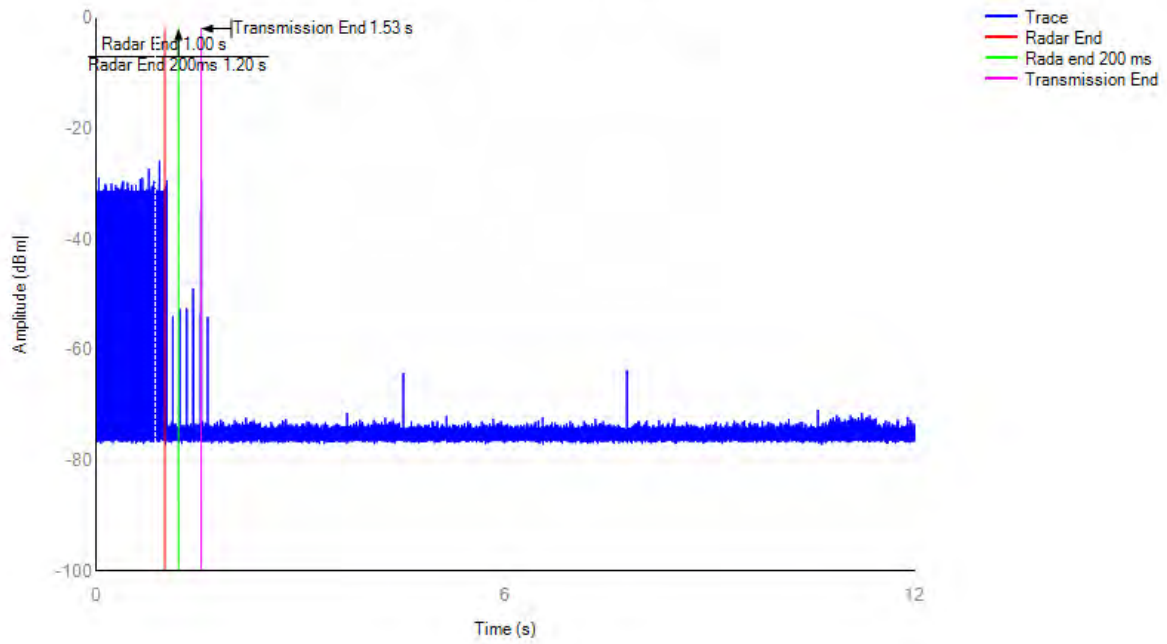

Channel Shutdown

5500MHz a Shutdown

Channel Shutdown

5270MHz n40 Shutdown

Channel Shutdown

5510MHz n40 Shutdown

Channel Shutdown

5290MHz ac80 Shutdown

Channel Shutdown

5530MHz ac80 Shutdown

Channel Shutdown