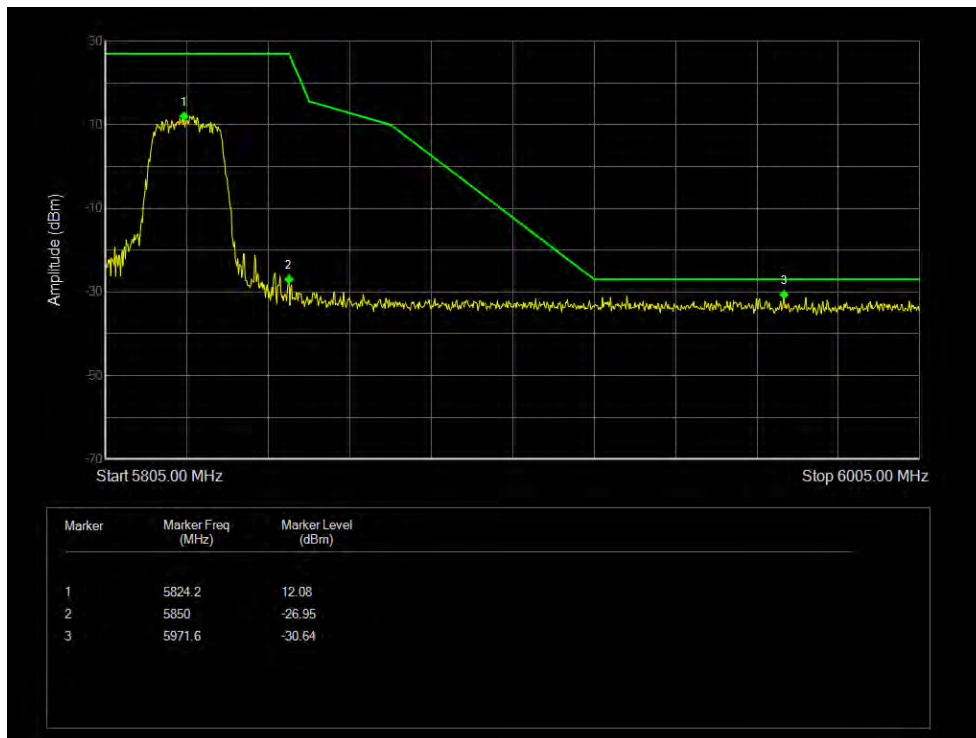

### PSD NVNT 802.11n(HT40) 5795MHz Ant2

**Band Edge**

Condition	Mode	Frequency (MHz)	Antenna	Max Value (dBm)	Verdict
NVNT	802.11ac20	5745	Sum	-32.64	Pass
NVNT	802.11ac20	5825	Sum	-30.64	Pass
NVNT	802.11ac40	5755	Sum	-32.6	Pass
NVNT	802.11ac40	5795	Sum	-32.04	Pass
NVNT	802.11ac80	5775	Sum	-27.41	Pass
NVNT	802.11ac80	5775	Sum	-30.23	Pass
NVNT	802.11ax20	5745	Sum	-32.55	Pass
NVNT	802.11ax20	5825	Sum	-31.6	Pass
NVNT	802.11ax40	5755	Sum	-30.33	Pass
NVNT	802.11ax40	5795	Sum	-31.82	Pass
NVNT	802.11ax80	5775	Sum	-23.44	Pass
NVNT	802.11ax80	5775	Sum	-28.7	Pass
NVNT	802.11n(HT20)	5745	Sum	-32.08	Pass
NVNT	802.11n(HT20)	5825	Sum	-31.62	Pass
NVNT	802.11n(HT40)	5755	Sum	-32.61	Pass
NVNT	802.11n(HT40)	5795	Sum	-31.38	Pass

Band Edge NVNT 802.11ac20 5745MHz Low Sum

Band Edge NVNT 802.11ac20 5825MHz High Sum

Band Edge NVNT 802.11ac40 5755MHz Low Sum

Band Edge NVNT 802.11ac40 5795MHz High Sum

Band Edge NVNT 802.11ac80 5775MHz High Sum