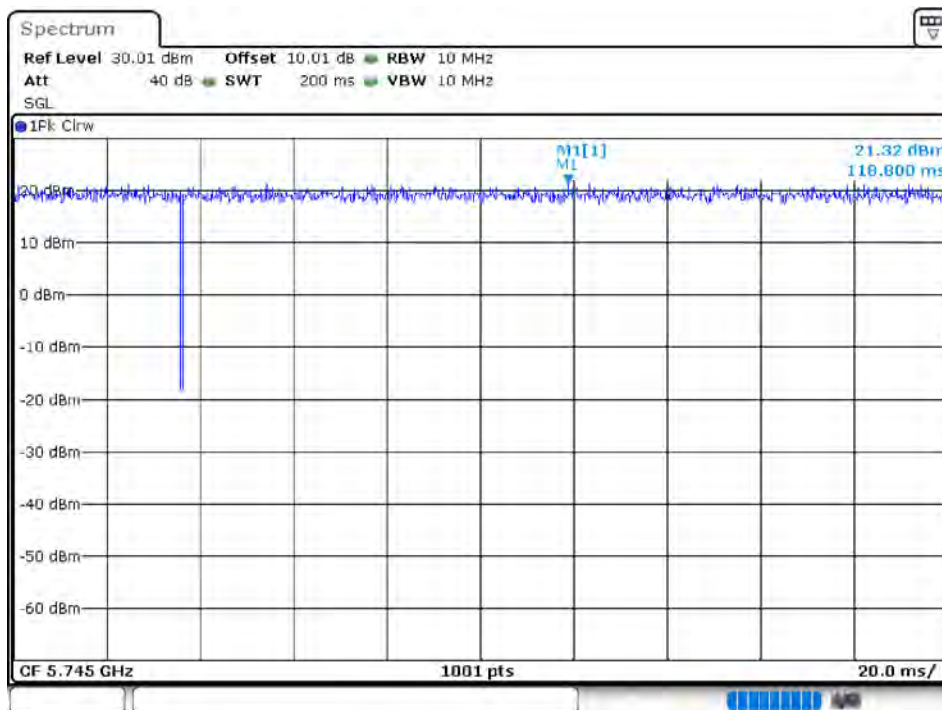

Duty Cycle NVNT 802.11n(HT20) 5745MHz