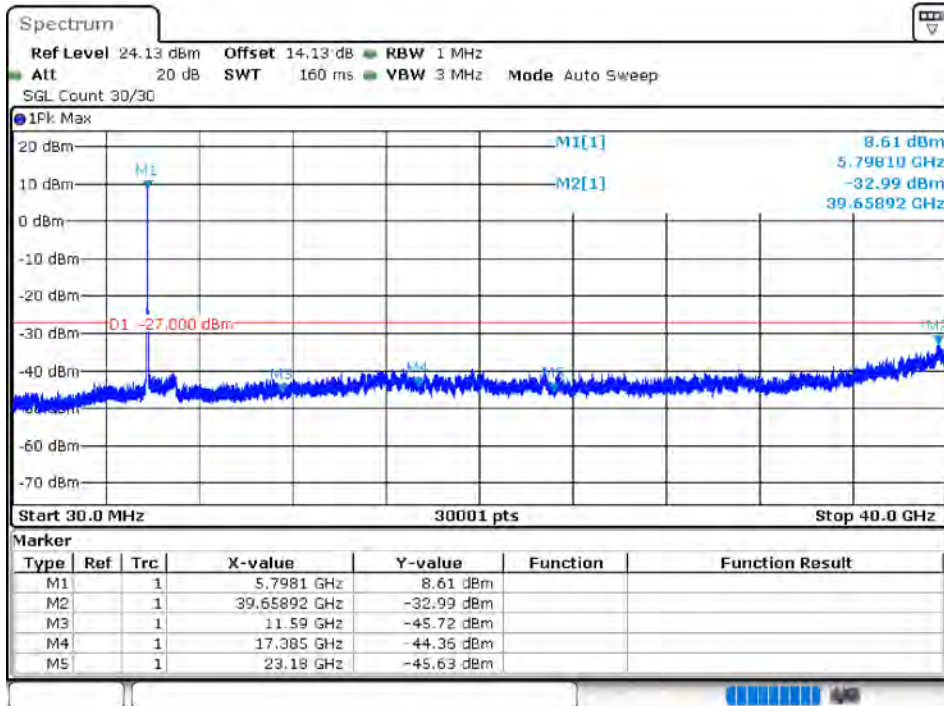

Tx. Spurious NVNT 802.11ac40 5755MHz Ant 1 Emission

Tx. Spurious NVNT 802.11ac40 5795MHz Ant 1 Emission

Tx. Spurious NVNT 802.11ac40 5755MHz Ant 2 Emission

Tx. Spurious NVNT 802.11ac40 5795MHz Ant 2 Emission