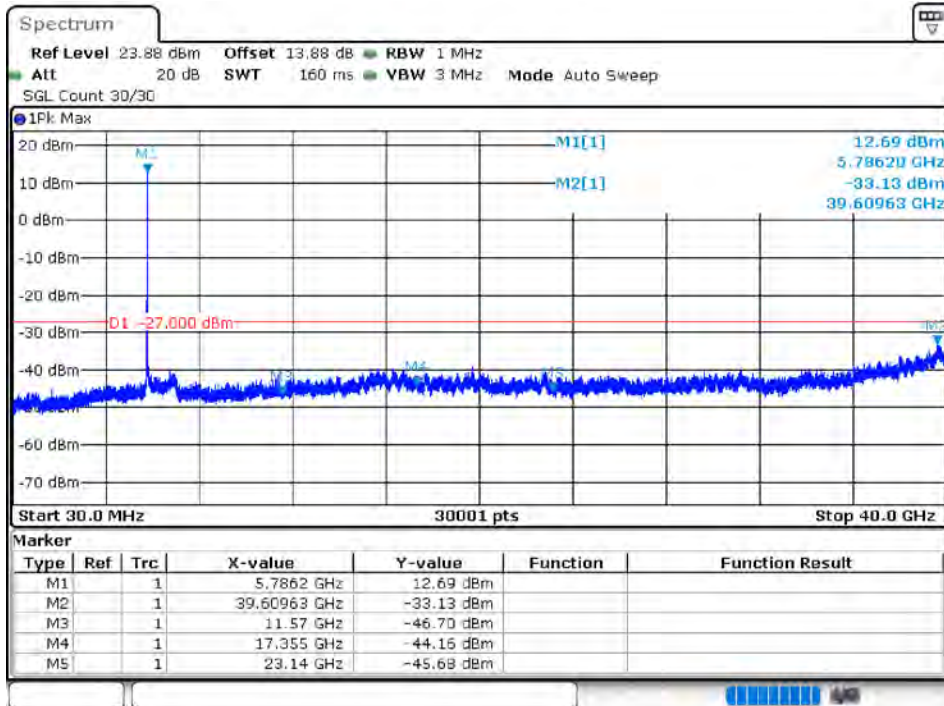

Tx. Spurious NVNT 802.11ac80 5775MHz Ant 1 Emission

Tx. Spurious NVNT 802.11ac80 5775MHz Ant 2 Emission

Tx. Spurious NVNT 802.11ax20 5745MHz Ant 1 Emission

Tx. Spurious NVNT 802.11ax20 5785MHz Ant 1 Emission

Tx. Spurious NVNT 802.11ax20 5825MHz Ant 1 Emission

Tx. Spurious NVNT 802.11ax20 5745MHz Ant 2 Emission

Tx. Spurious NVNT 802.11ax20 5785MHz Ant 2 Emission

Tx. Spurious NVNT 802.11ax20 5825MHz Ant 2 Emission