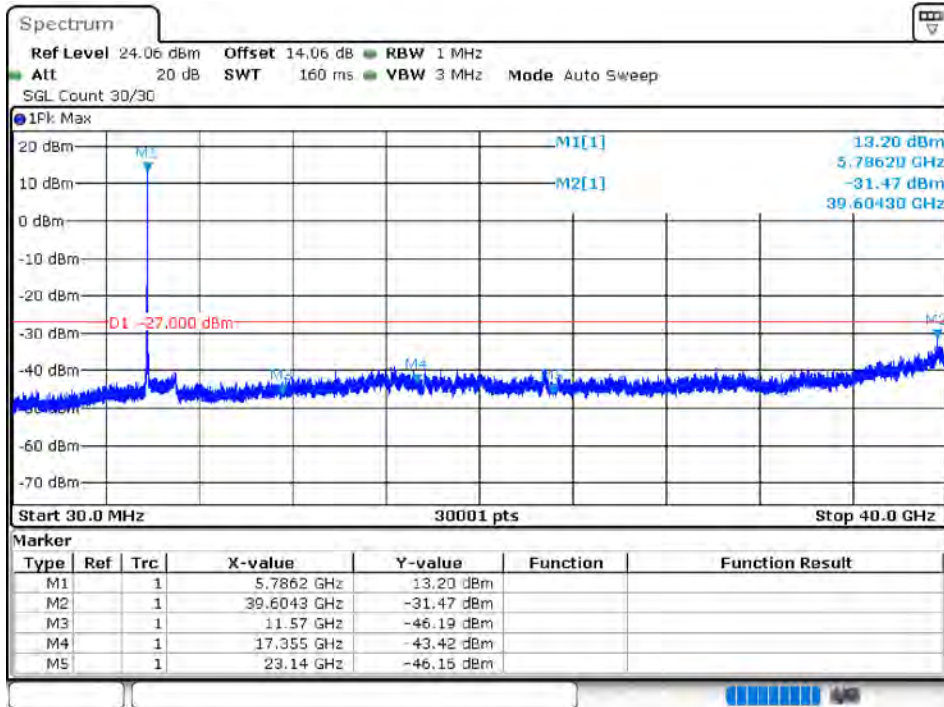

Tx. Spurious NVNT 802.11ac80 5775MHz Ant 1 Emission

Tx. Spurious NVNT 802.11ac80 5775MHz Ant 2 Emission

Tx. Spurious NVNT 802.11ax20 5745MHz Ant 1 Emission

Tx. Spurious NVNT 802.11ax20 5785MHz Ant 1 Emission

Tx. Spurious NVNT 802.11ax20 5825MHz Ant 1 Emission

Tx. Spurious NVNT 802.11ax20 5745MHz Ant 2 Emission

Tx. Spurious NVNT 802.11ax20 5785MHz Ant 2 Emission

Tx. Spurious NVNT 802.11ax20 5825MHz Ant 2 Emission