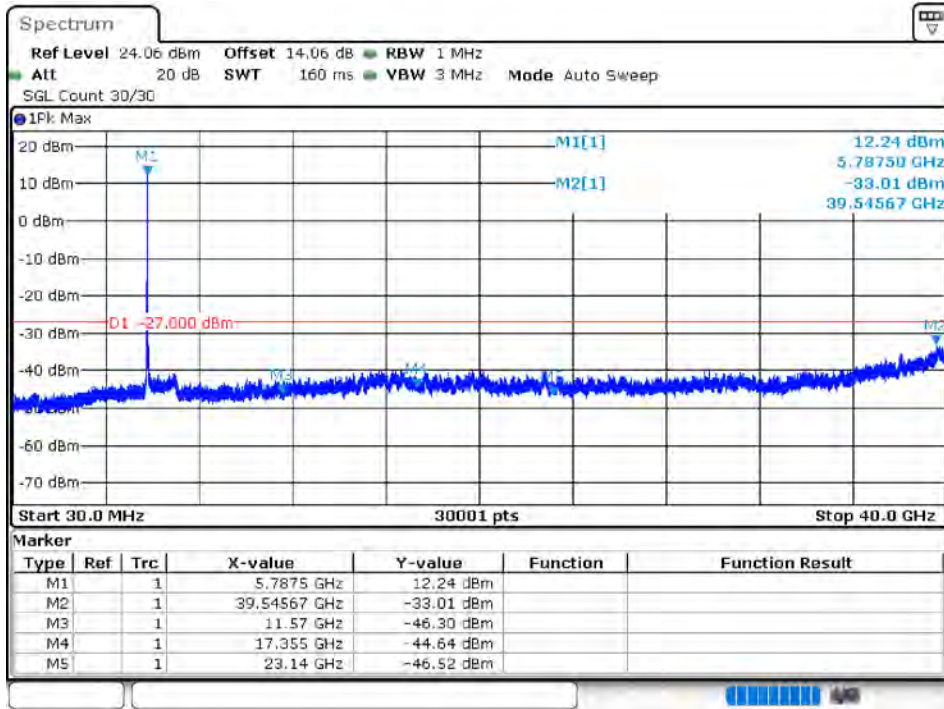

Tx. Spurious NVNT 802.11ax80 5775MHz Ant 1 Emission

Tx. Spurious NVNT 802.11ax80 5775MHz Ant 2 Emission

Tx. Spurious NVNT 802.11n(HT20) 5745MHz Ant 1 Emission

Tx. Spurious NVNT 802.11n(HT20) 5785MHz Ant 1 Emission

Tx. Spurious NVNT 802.11n(HT20) 5825MHz Ant 1 Emission

Tx. Spurious NVNT 802.11n(HT20) 5745MHz Ant 2 Emission

Tx. Spurious NVNT 802.11n(HT20) 5785MHz Ant 2 Emission

Tx. Spurious NVNT 802.11n(HT20) 5825MHz Ant 2 Emission