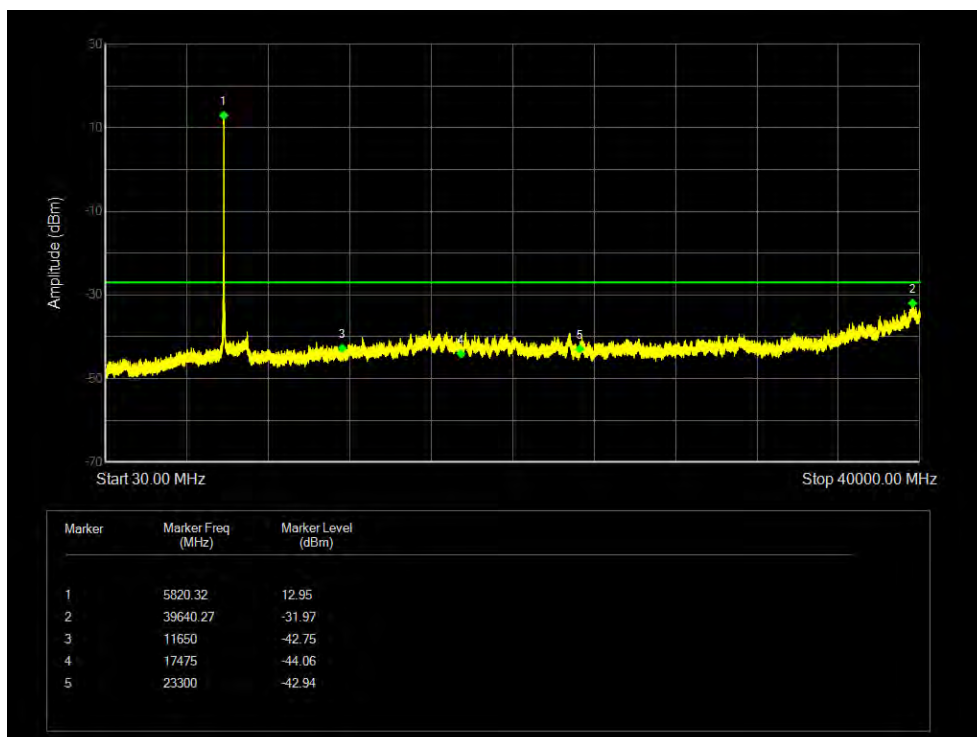

Tx. Spurious NVNT 802.11ac80 5775MHz Sum Emission

Tx. Spurious NVNT 802.11ax20 5745MHz Sum Emission

Tx. Spurious NVNT 802.11ax20 5785MHz Sum Emission

Tx. Spurious NVNT 802.11ax20 5825MHz Sum Emission

Tx. Spurious NVNT 802.11ax40 5755MHz Sum Emission

Tx. Spurious NVNT 802.11ax40 5795MHz Sum Emission

Tx. Spurious NVNT 802.11ax80 5775MHz Sum Emission

Tx. Spurious NVNT 802.11n(HT20) 5745MHz Sum Emission

Tx. Spurious NVNT 802.11n(HT20) 5785MHz Sum Emission

Tx. Spurious NVNT 802.11n(HT20) 5825MHz Sum Emission

Tx. Spurious NVNT 802.11n(HT40) 5755MHz Sum Emission

Tx. Spurious NVNT 802.11n(HT40) 5795MHz Sum Emission