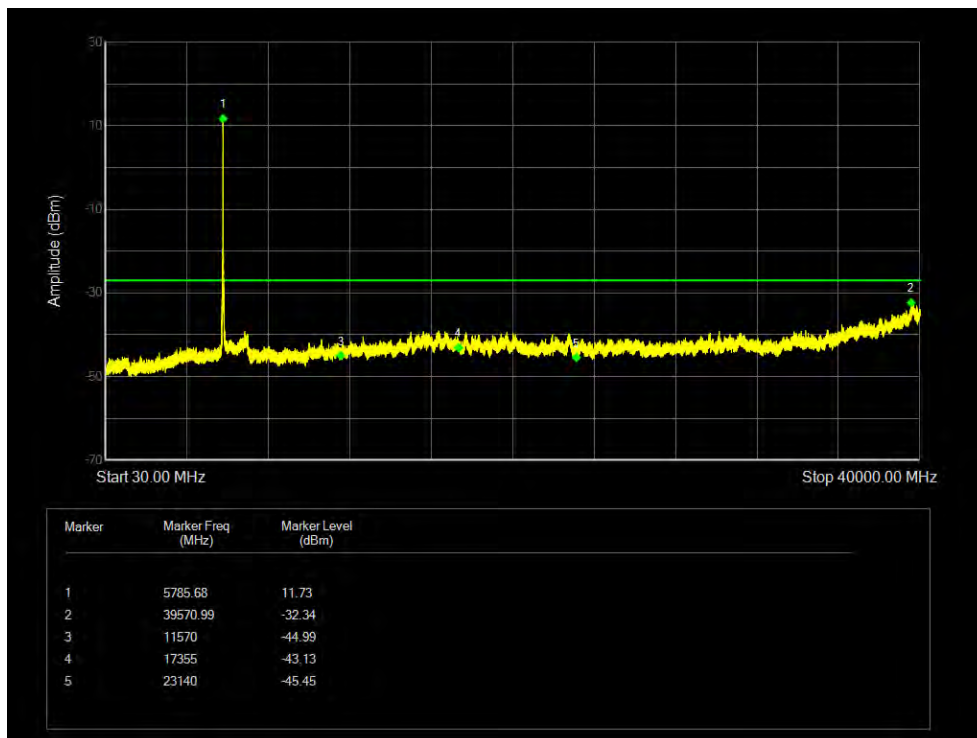

Band Edge NVNT 802.11ax80 5775MHz High Sum

Band Edge NVNT 802.11ax80 5775MHz Low Sum

Band Edge NVNT 802.11n(HT20) 5745MHz Low Sum

Band Edge NVNT 802.11n(HT20) 5825MHz High Sum

Band Edge NVNT 802.11n(HT40) 5755MHz Low Sum

Band Edge NVNT 802.11n(HT40) 5795MHz High Sum

**Conducted RF Spurious Emission**

Condition	Mode	Frequency (MHz)	Antenna	Max Value (dBc)	Limit (dBc)	Verdict
NVNT	802.11ac20	5745	Sum	-32.01	-27	Pass
NVNT	802.11ac20	5785	Sum	-32.34	-27	Pass
NVNT	802.11ac20	5825	Sum	-32.02	-27	Pass
NVNT	802.11ac40	5755	Sum	-32.16	-27	Pass
NVNT	802.11ac40	5795	Sum	-32.37	-27	Pass
NVNT	802.11ac80	5775	Sum	-32.58	-27	Pass
NVNT	802.11ax20	5745	Sum	-31.83	-27	Pass
NVNT	802.11ax20	5785	Sum	-31.2	-27	Pass
NVNT	802.11ax20	5825	Sum	-32.35	-27	Pass
NVNT	802.11ax40	5755	Sum	-31.28	-27	Pass
NVNT	802.11ax40	5795	Sum	-31.61	-27	Pass
NVNT	802.11ax80	5775	Sum	-34.75	-27	Pass
NVNT	802.11n(HT20)	5745	Sum	-32.29	-27	Pass
NVNT	802.11n(HT20)	5785	Sum	-32.75	-27	Pass
NVNT	802.11n(HT20)	5825	Sum	-31.97	-27	Pass
NVNT	802.11n(HT40)	5755	Sum	-31.87	-27	Pass
NVNT	802.11n(HT40)	5795	Sum	-32.54	-27	Pass

Tx. Spurious NVNT 802.11ac20 5745MHz Sum Emission

Tx. Spurious NVNT 802.11ac20 5785MHz Sum Emission

Tx. Spurious NVNT 802.11ac20 5825MHz Sum Emission

Tx. Spurious NVNT 802.11ac40 5755MHz Sum Emission

Tx. Spurious NVNT 802.11ac40 5795MHz Sum Emission