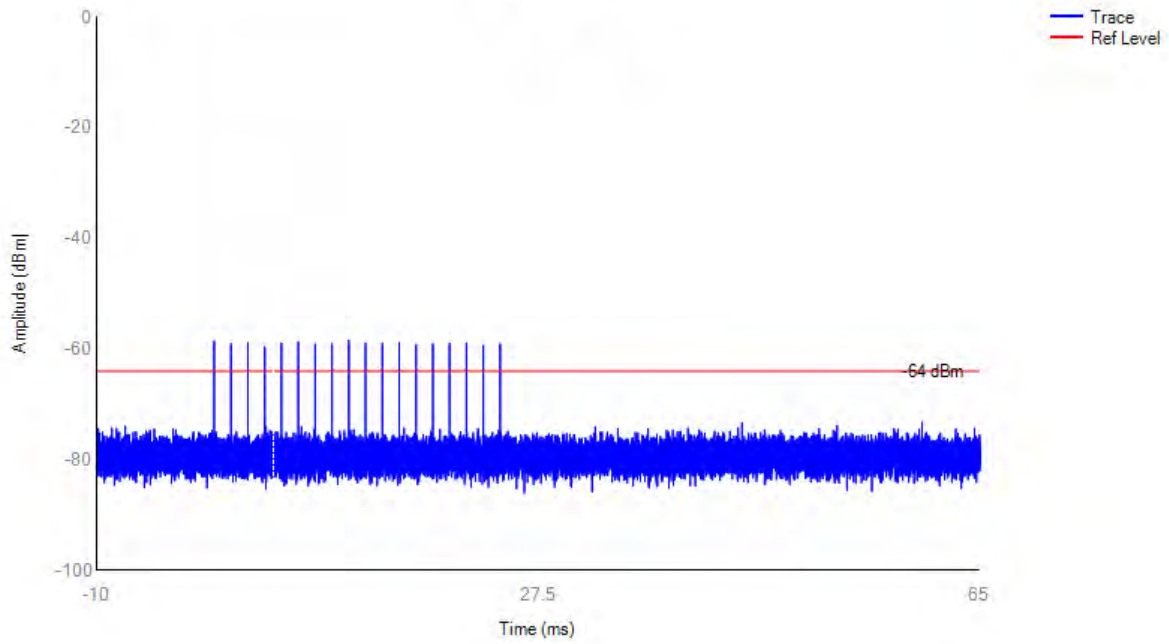

DFS

Calibration

5260MHz a DFS_FCC_T0

Radar Calibration

5500MHz a DFS_FCC_T0