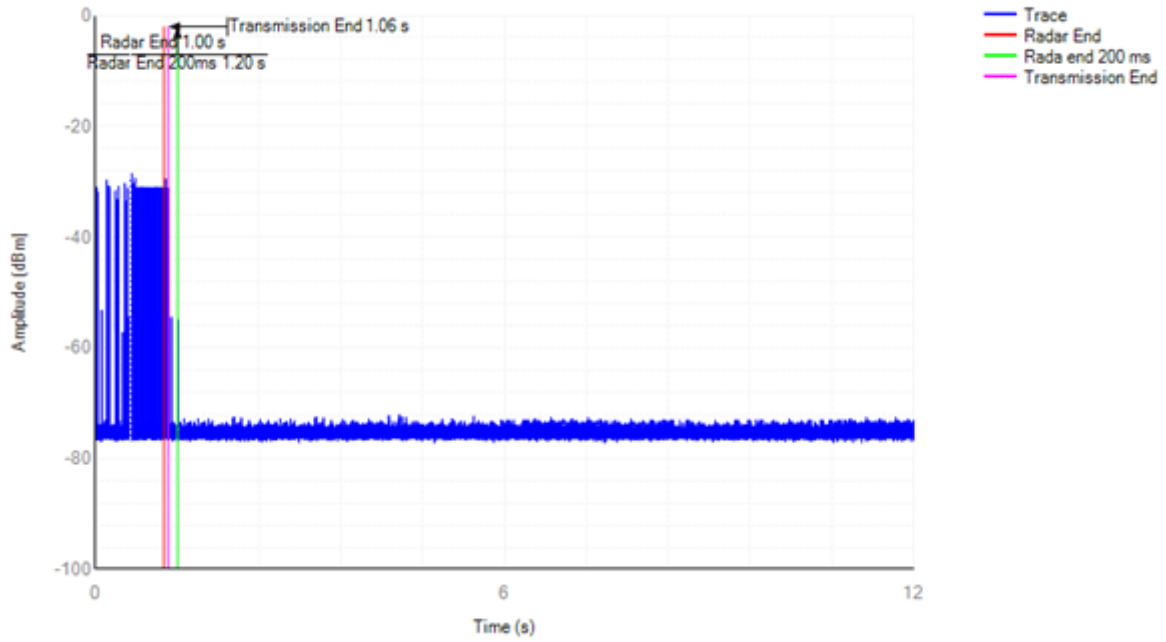

Channel Shutdown

5500MHz a Shutdown

Channel Shutdown

5270MHz n40 Shutdown

Channel Shutdown

5510MHz n40 Shutdown

Channel Shutdown

5290MHz ac80 Shutdown

Channel Shutdown

5530MHz ac80 Shutdown

Channel Shutdown