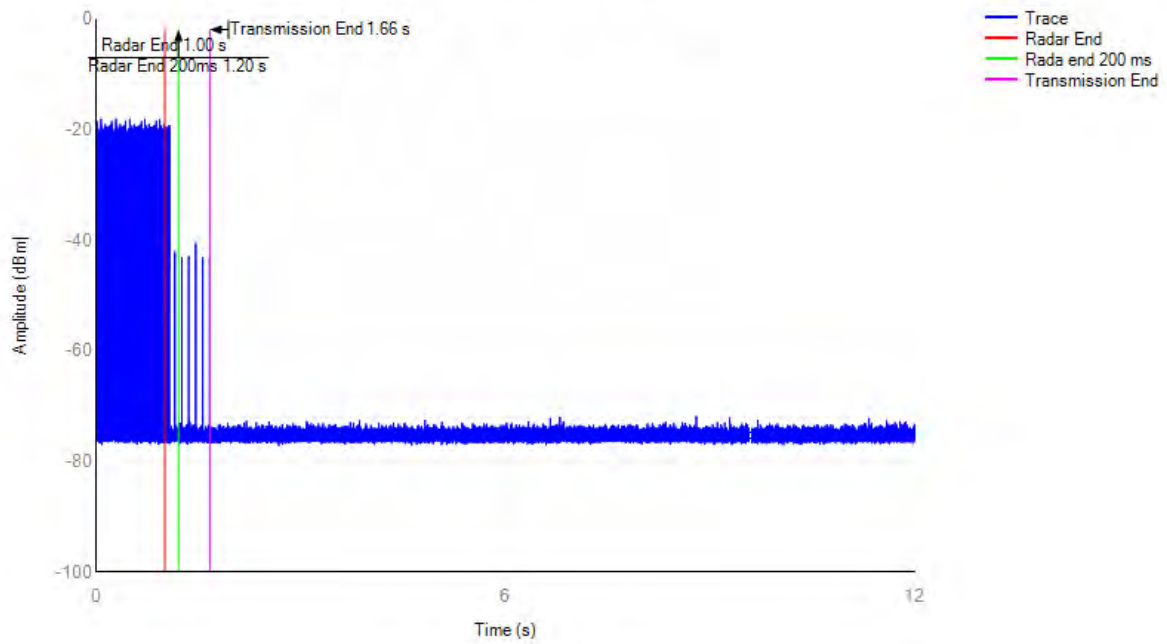

n40	5270	0.5336	10	0.0068	0.26	0.0012	0.06	Pass
n40	5510	0.4556	10	0.0064	0.26	0.0008	0.06	Pass
ac80	5290	0.0648	10	0.0036	0.26	0	0.06	Pass
ac80	5530	0.3752	10	0.0052	0.26	0.0008	0.06	Pass

5260MHz a Shutdown

Channel Shutdown