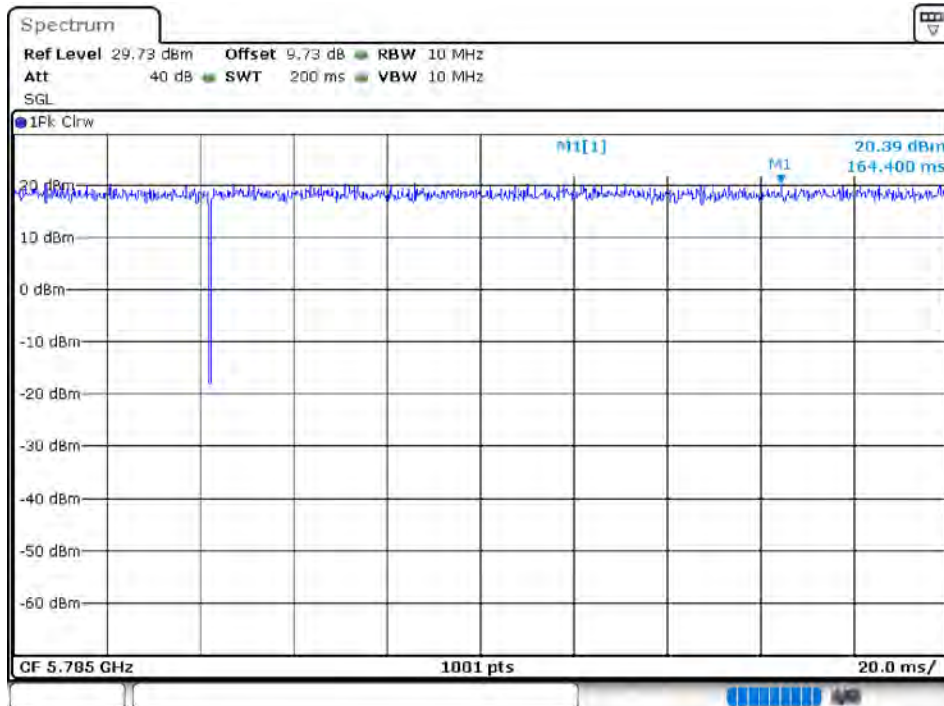

Duty Cycle NVNT 802.11n(HT20) 5785MHz