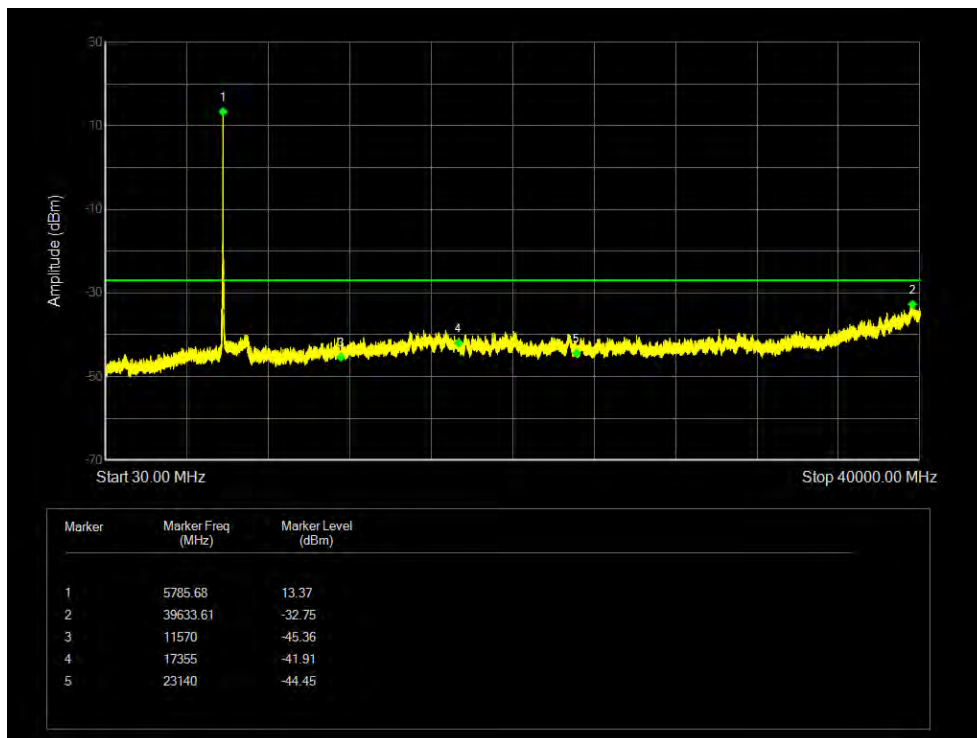

Tx. Spurious NVNT 802.11ac80 5775MHz Sum Emission

Tx. Spurious NVNT 802.11ax20 5745MHz Sum Emission

Tx. Spurious NVNT 802.11ax20 5785MHz Sum Emission

Tx. Spurious NVNT 802.11ax20 5825MHz Sum Emission

Tx. Spurious NVNT 802.11ax40 5755MHz Sum Emission

Tx. Spurious NVNT 802.11ax40 5795MHz Sum Emission

Tx. Spurious NVNT 802.11ax80 5775MHz Sum Emission

Tx. Spurious NVNT 802.11n(HT20) 5745MHz Sum Emission

Tx. Spurious NVNT 802.11n(HT20) 5785MHz Sum Emission

Tx. Spurious NVNT 802.11n(HT20) 5825MHz Sum Emission

Tx. Spurious NVNT 802.11n(HT40) 5755MHz Sum Emission

Tx. Spurious NVNT 802.11n(HT40) 5795MHz Sum Emission