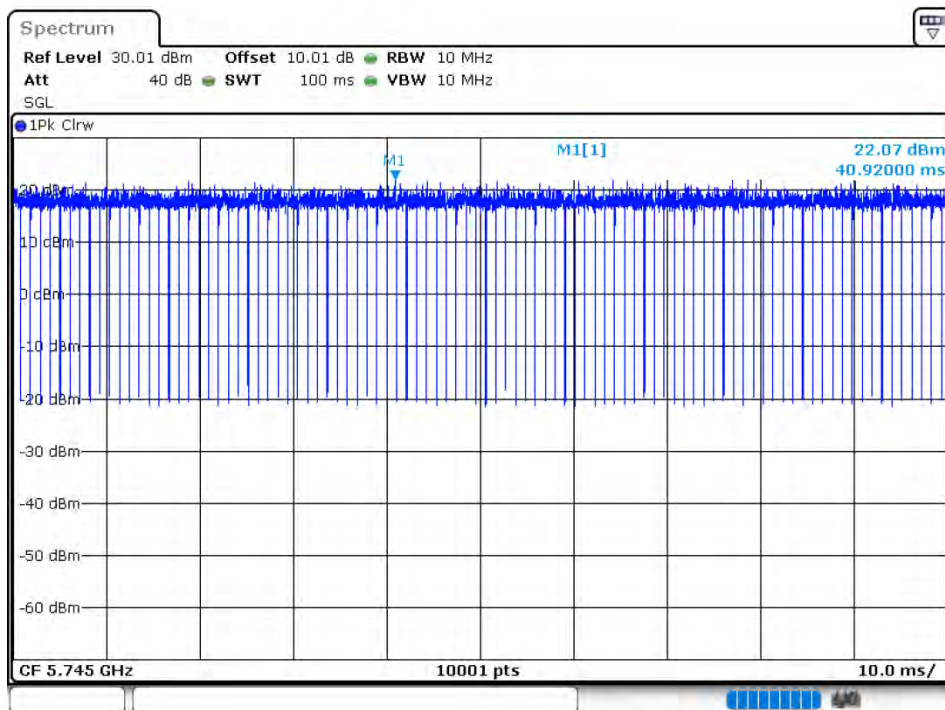

Duty Cycle NVNT 802.11ax20 5745MHz