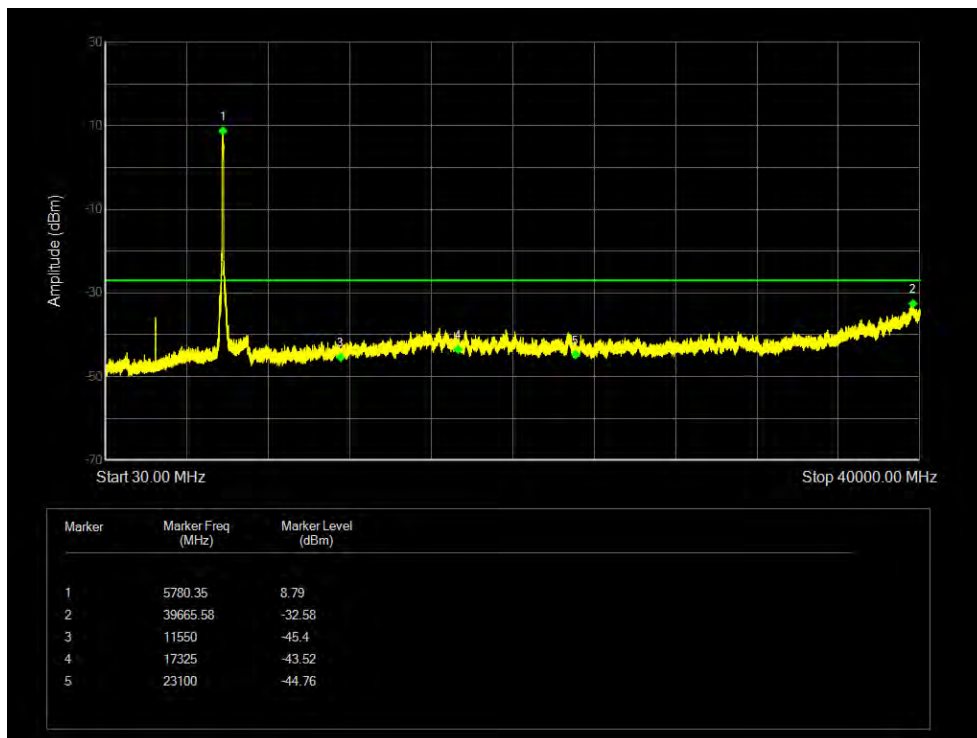

Band Edge NVNT 802.11n(HT40) 5795MHz High Sum

**Conducted RF Spurious Emission**

Condition	Mode	Frequency (MHz)	Antenna	Max Value (dBc)	Limit (dBc)	Verdict
NVNT	802.11ac20	5745	Sum	-32.01	-27	Pass
NVNT	802.11ac20	5785	Sum	-32.34	-27	Pass
NVNT	802.11ac20	5825	Sum	-32.02	-27	Pass
NVNT	802.11ac40	5755	Sum	-32.16	-27	Pass
NVNT	802.11ac40	5795	Sum	-32.37	-27	Pass
NVNT	802.11ac80	5775	Sum	-32.58	-27	Pass
NVNT	802.11ax20	5745	Sum	-31.83	-27	Pass
NVNT	802.11ax20	5785	Sum	-31.2	-27	Pass
NVNT	802.11ax20	5825	Sum	-32.35	-27	Pass
NVNT	802.11ax40	5755	Sum	-31.28	-27	Pass
NVNT	802.11ax40	5795	Sum	-31.61	-27	Pass
NVNT	802.11ax80	5775	Sum	-34.75	-27	Pass
NVNT	802.11n(HT20)	5745	Sum	-32.29	-27	Pass
NVNT	802.11n(HT20)	5785	Sum	-32.75	-27	Pass
NVNT	802.11n(HT20)	5825	Sum	-31.97	-27	Pass
NVNT	802.11n(HT40)	5755	Sum	-31.87	-27	Pass
NVNT	802.11n(HT40)	5795	Sum	-32.54	-27	Pass

Tx. Spurious NVNT 802.11ac20 5745MHz Sum Emission

Tx. Spurious NVNT 802.11ac20 5785MHz Sum Emission

Tx. Spurious NVNT 802.11ac20 5825MHz Sum Emission

Tx. Spurious NVNT 802.11ac40 5755MHz Sum Emission

Tx. Spurious NVNT 802.11ac40 5795MHz Sum Emission

Tx. Spurious NVNT 802.11ac80 5775MHz Sum Emission

Tx. Spurious NVNT 802.11ax20 5745MHz Sum Emission

Tx. Spurious NVNT 802.11ax20 5785MHz Sum Emission

Tx. Spurious NVNT 802.11ax20 5825MHz Sum Emission

Tx. Spurious NVNT 802.11ax40 5755MHz Sum Emission