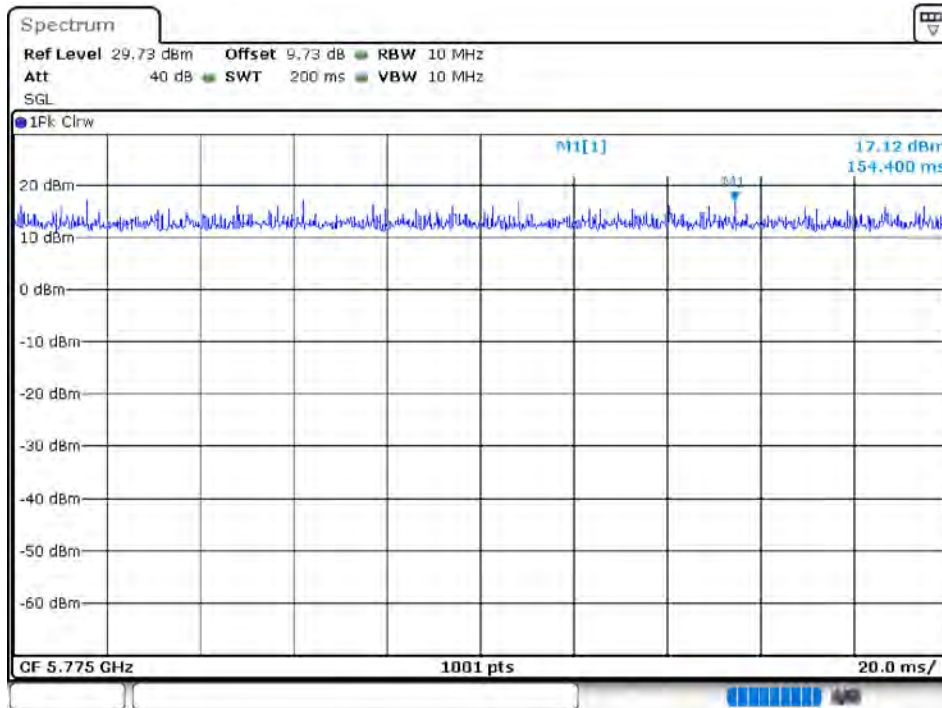

Duty Cycle NVNT 802.11ax20 5745MHz

Duty Cycle NVNT 802.11ax20 5785MHz

Duty Cycle NVNT 802.11ax20 5825MHz

Duty Cycle NVNT 802.11ax40 5755MHz

Duty Cycle NVNT 802.11ax40 5795MHz

Duty Cycle NVNT 802.11ax80 5775MHz