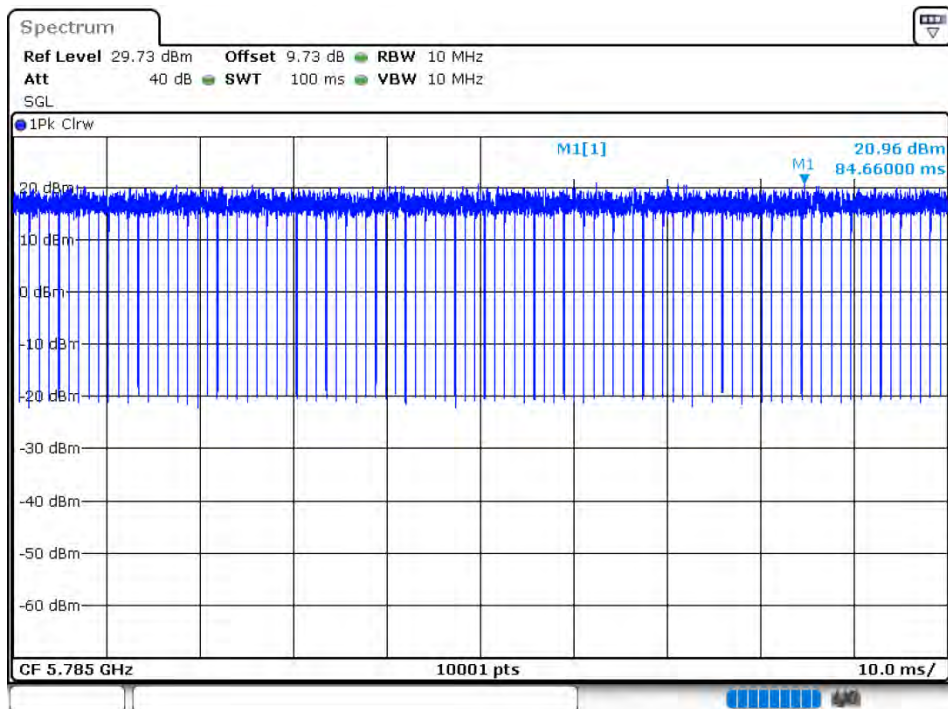

Duty Cycle NVNT 802.11ax20 5785MHz