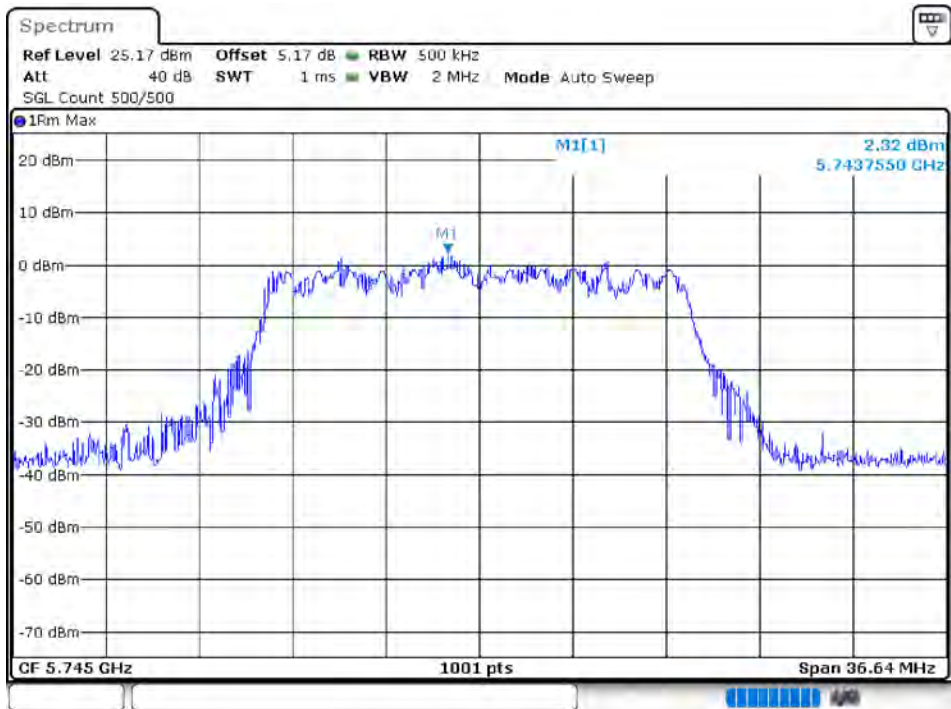

PSD NVNT 802.11ac20 5745MHz Ant2