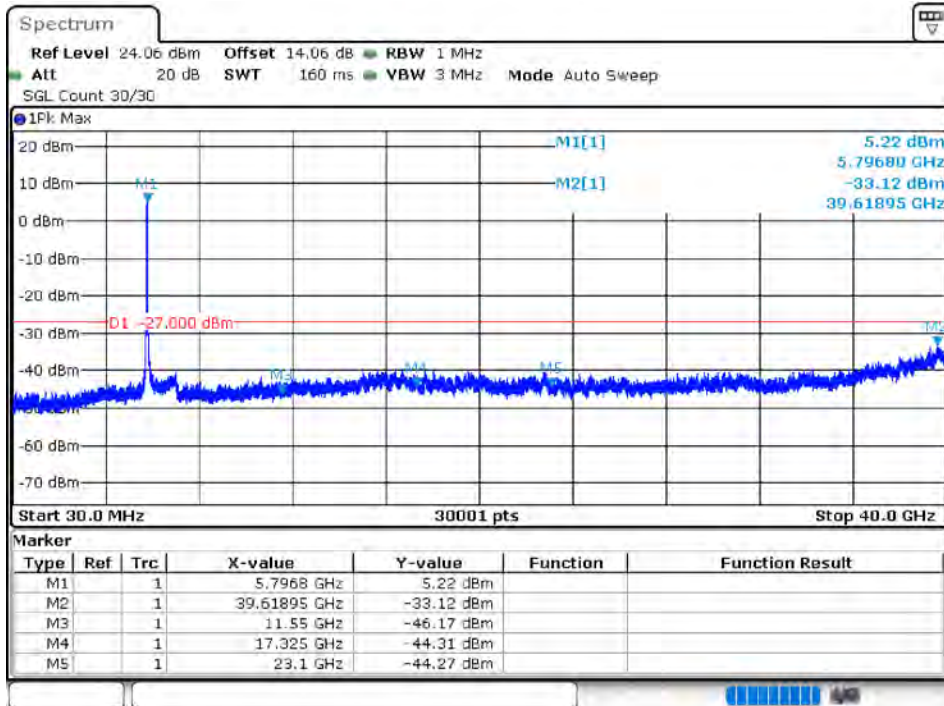

Tx. Spurious NVNT 802.11ac40 5755MHz Ant 1 Emission

Tx. Spurious NVNT 802.11ac40 5795MHz Ant 1 Emission

Tx. Spurious NVNT 802.11ac40 5755MHz Ant 2 Emission

Tx. Spurious NVNT 802.11ac40 5795MHz Ant 2 Emission

Tx. Spurious NVNT 802.11ac80 5775MHz Ant 1 Emission

Tx. Spurious NVNT 802.11ac80 5775MHz Ant 2 Emission

Tx. Spurious NVNT 802.11ax20 5745MHz Ant 1 Emission

Tx. Spurious NVNT 802.11ax20 5785MHz Ant 1 Emission