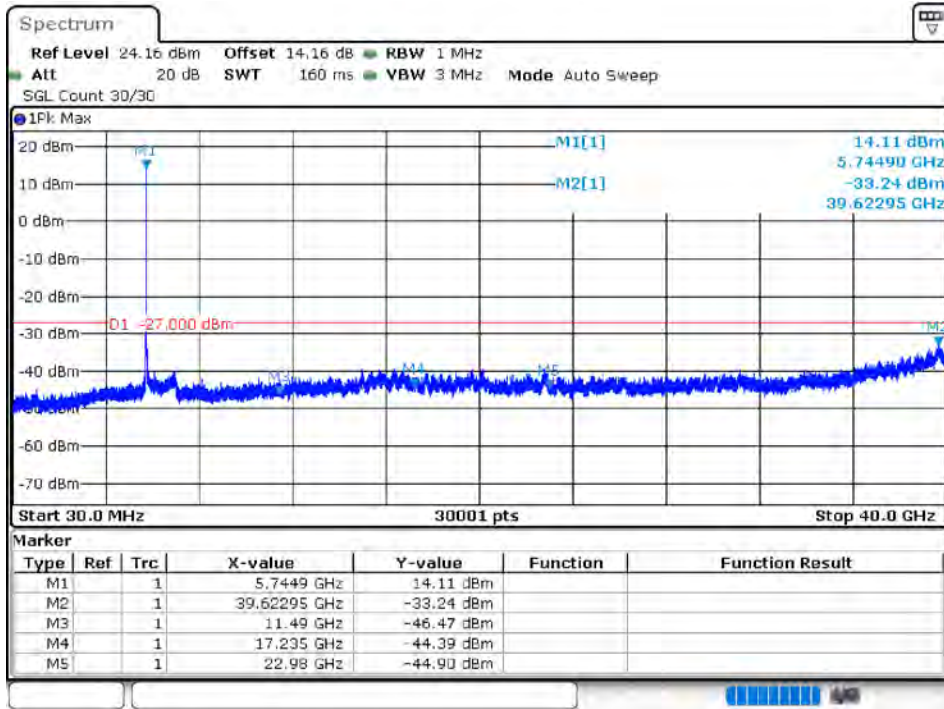

Tx. Spurious NVNT 802.11ac40 5755MHz Ant 1 Emission

Tx. Spurious NVNT 802.11ac40 5795MHz Ant 1 Emission

Tx. Spurious NVNT 802.11ac40 5755MHz Ant 2 Emission

Tx. Spurious NVNT 802.11ac40 5795MHz Ant 2 Emission

Tx. Spurious NVNT 802.11ac80 5775MHz Ant 1 Emission

Tx. Spurious NVNT 802.11ac80 5775MHz Ant 2 Emission

Tx. Spurious NVNT 802.11ax20 5745MHz Ant 1 Emission

Tx. Spurious NVNT 802.11ax20 5785MHz Ant 1 Emission