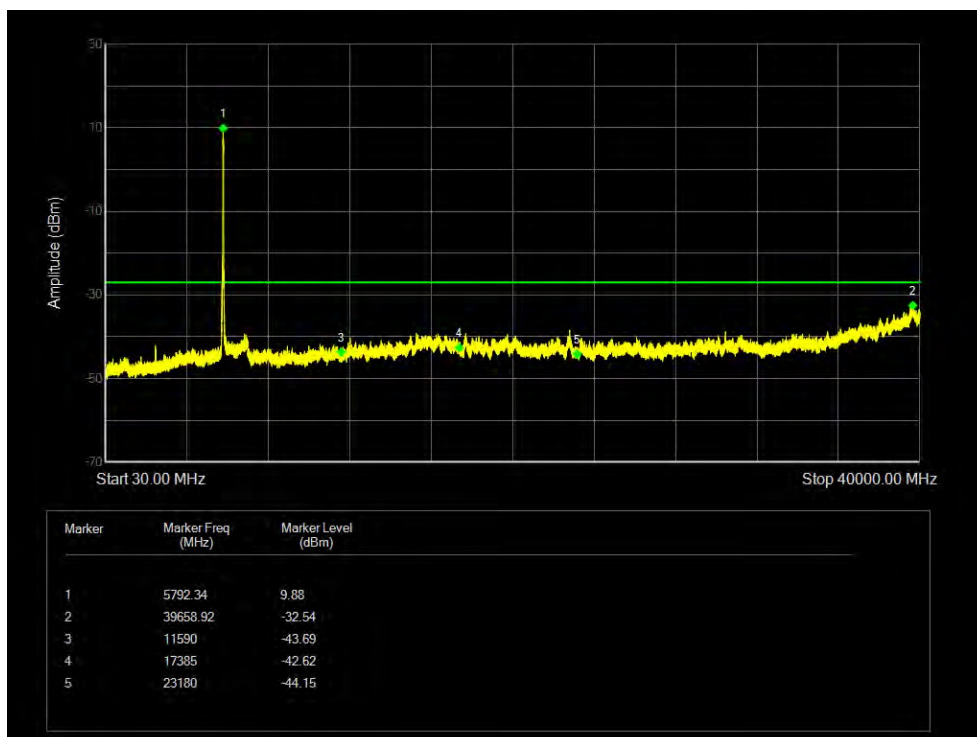

Tx. Spurious NVNT 802.11ax40 5795MHz Sum Emission

Tx. Spurious NVNT 802.11ax80 5775MHz Sum Emission

Tx. Spurious NVNT 802.11n(HT20) 5745MHz Sum Emission

Tx. Spurious NVNT 802.11n(HT20) 5785MHz Sum Emission

Tx. Spurious NVNT 802.11n(HT20) 5825MHz Sum Emission

Tx. Spurious NVNT 802.11n(HT40) 5755MHz Sum Emission

Tx. Spurious NVNT 802.11n(HT40) 5795MHz Sum Emission

## Calibration

5260MHz a DFS\_FCC\_T0