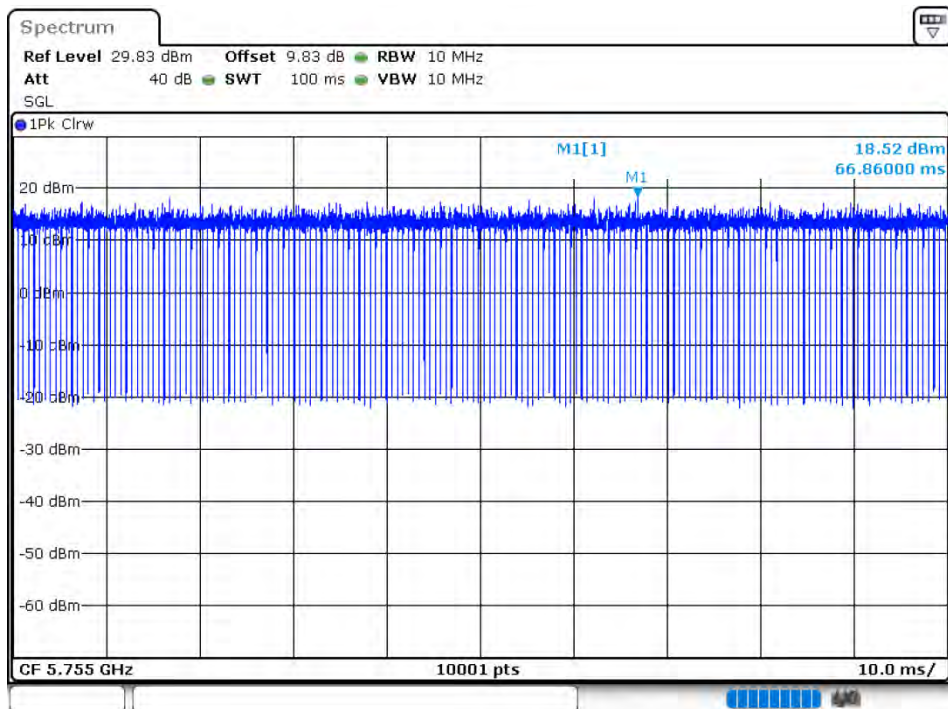

Duty Cycle NVNT 802.11ax20 5745MHz

Duty Cycle NVNT 802.11ax20 5785MHz

Duty Cycle NVNT 802.11ax20 5825MHz

Duty Cycle NVNT 802.11ax40 5755MHz

Duty Cycle NVNT 802.11ax40 5795MHz

Duty Cycle NVNT 802.11ax80 5775MHz