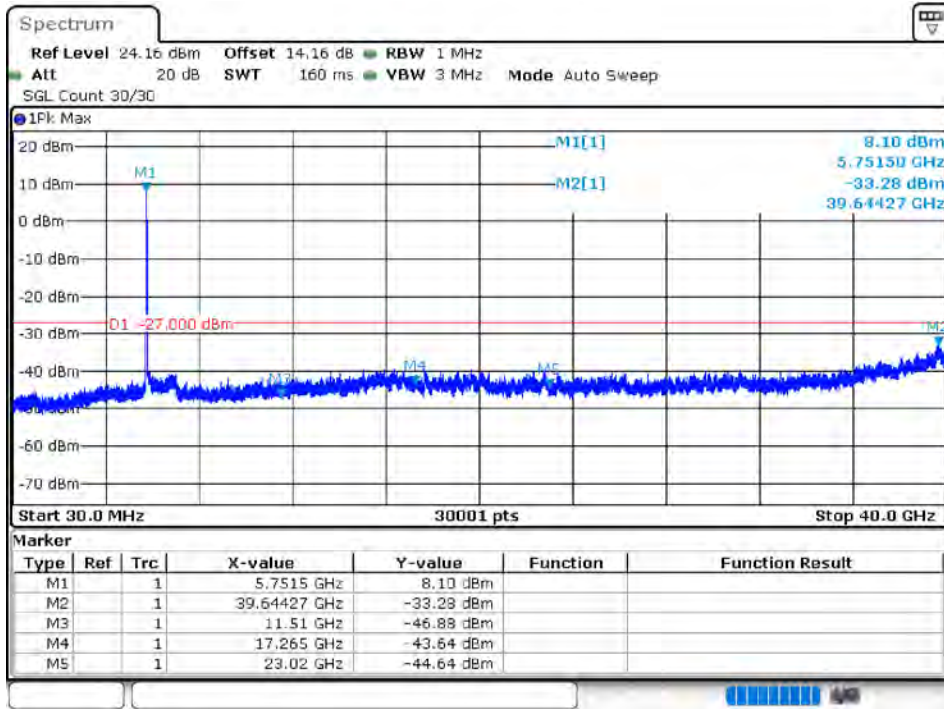

Tx. Spurious NVNT 802.11ac40 5755MHz Ant 1 Emission

Tx. Spurious NVNT 802.11ac40 5795MHz Ant 1 Emission

Tx. Spurious NVNT 802.11ac40 5755MHz Ant 2 Emission

Tx. Spurious NVNT 802.11ac40 5795MHz Ant 2 Emission

Tx. Spurious NVNT 802.11ac80 5775MHz Ant 1 Emission

Tx. Spurious NVNT 802.11ac80 5775MHz Ant 2 Emission

Tx. Spurious NVNT 802.11ax20 5745MHz Ant 1 Emission

Tx. Spurious NVNT 802.11ax20 5785MHz Ant 1 Emission