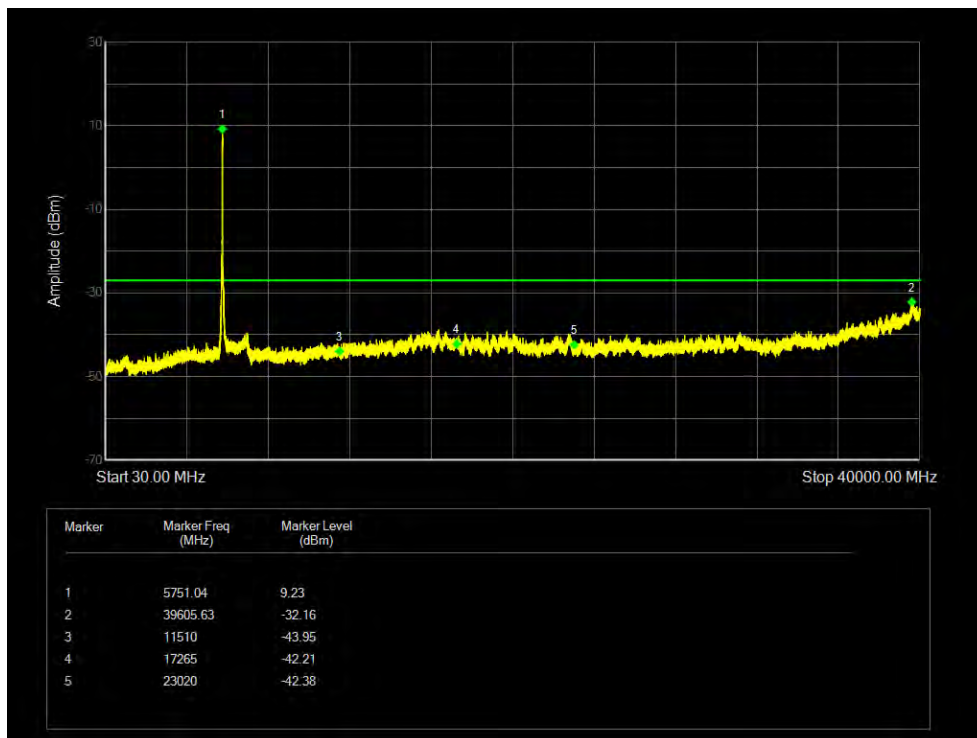

Band Edge NVNT 802.11n(HT40) 5795MHz High Sum

**Conducted RF Spurious Emission**

Condition	Mode	Frequency (MHz)	Antenna	Max Value (dBc)	Limit (dBc)	Verdict
NVNT	802.11ac20	5745	Sum	-32.01	-27	Pass
NVNT	802.11ac20	5785	Sum	-32.34	-27	Pass
NVNT	802.11ac20	5825	Sum	-32.02	-27	Pass
NVNT	802.11ac40	5755	Sum	-32.16	-27	Pass
NVNT	802.11ac40	5795	Sum	-32.37	-27	Pass
NVNT	802.11ac80	5775	Sum	-32.58	-27	Pass
NVNT	802.11ax20	5745	Sum	-31.83	-27	Pass
NVNT	802.11ax20	5785	Sum	-31.2	-27	Pass
NVNT	802.11ax20	5825	Sum	-32.35	-27	Pass
NVNT	802.11ax40	5755	Sum	-31.28	-27	Pass
NVNT	802.11ax40	5795	Sum	-31.61	-27	Pass
NVNT	802.11ax80	5775	Sum	-34.75	-27	Pass
NVNT	802.11n(HT20)	5745	Sum	-32.29	-27	Pass
NVNT	802.11n(HT20)	5785	Sum	-32.75	-27	Pass
NVNT	802.11n(HT20)	5825	Sum	-31.97	-27	Pass
NVNT	802.11n(HT40)	5755	Sum	-31.87	-27	Pass
NVNT	802.11n(HT40)	5795	Sum	-32.54	-27	Pass

Tx. Spurious NVNT 802.11ac20 5745MHz Sum Emission

Tx. Spurious NVNT 802.11ac20 5785MHz Sum Emission

Tx. Spurious NVNT 802.11ac20 5825MHz Sum Emission

Tx. Spurious NVNT 802.11ac40 5755MHz Sum Emission

Tx. Spurious NVNT 802.11ac40 5795MHz Sum Emission

Tx. Spurious NVNT 802.11ac80 5775MHz Sum Emission

Tx. Spurious NVNT 802.11ax20 5745MHz Sum Emission

Tx. Spurious NVNT 802.11ax20 5785MHz Sum Emission

Tx. Spurious NVNT 802.11ax20 5825MHz Sum Emission

Tx. Spurious NVNT 802.11ax40 5755MHz Sum Emission