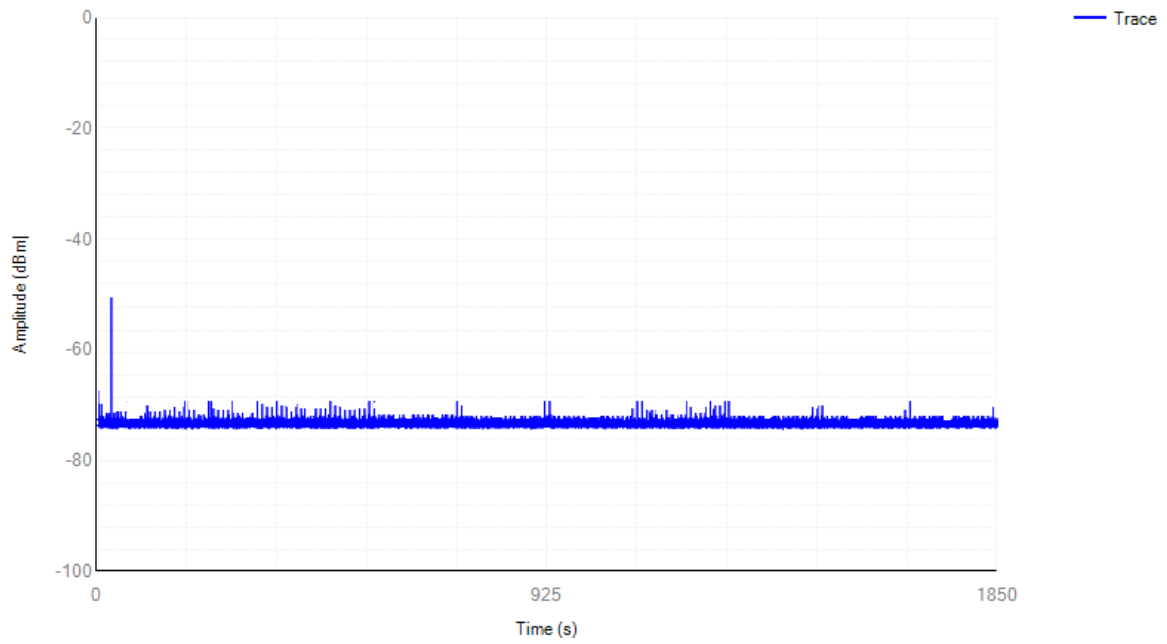

Non-Occupancy period

5500MHz a Non-Occupancy