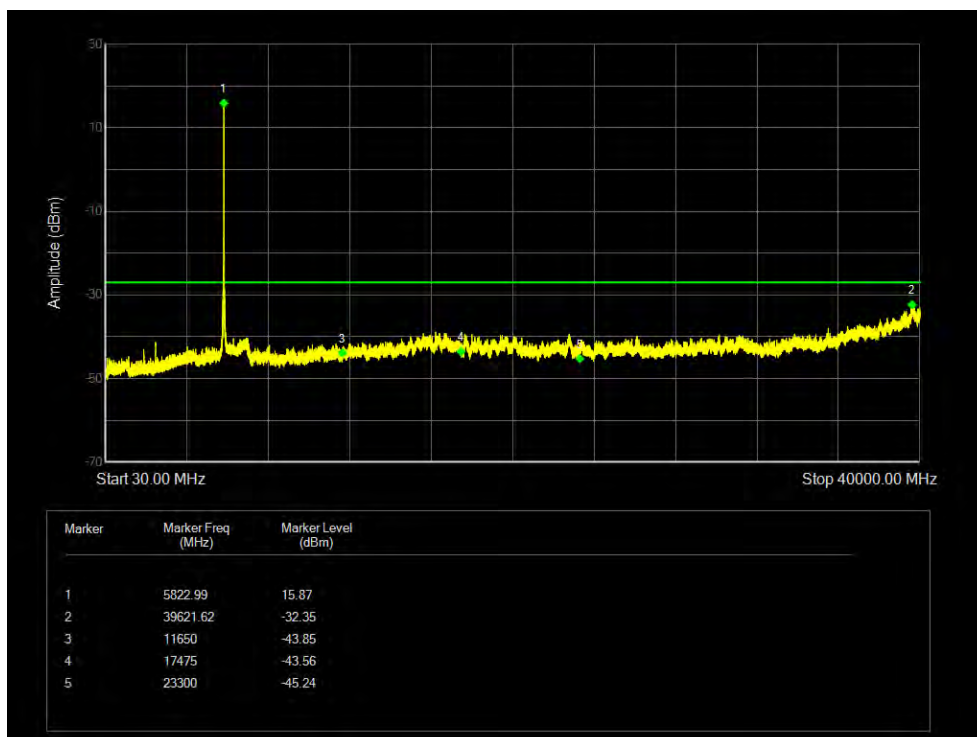

Tx. Spurious NVNT 802.11ac20 5745MHz Sum Emission

Tx. Spurious NVNT 802.11ac20 5785MHz Sum Emission

Tx. Spurious NVNT 802.11ac20 5825MHz Sum Emission

Tx. Spurious NVNT 802.11ac40 5755MHz Sum Emission

Tx. Spurious NVNT 802.11ac40 5795MHz Sum Emission

Tx. Spurious NVNT 802.11ac80 5775MHz Sum Emission

Tx. Spurious NVNT 802.11ax20 5745MHz Sum Emission

Tx. Spurious NVNT 802.11ax20 5785MHz Sum Emission

Tx. Spurious NVNT 802.11ax20 5825MHz Sum Emission

Tx. Spurious NVNT 802.11ax40 5755MHz Sum Emission

Tx. Spurious NVNT 802.11ax40 5795MHz Sum Emission

Tx. Spurious NVNT 802.11ax80 5775MHz Sum Emission

Tx. Spurious NVNT 802.11n(HT20) 5745MHz Sum Emission

Tx. Spurious NVNT 802.11n(HT20) 5785MHz Sum Emission

Tx. Spurious NVNT 802.11n(HT20) 5825MHz Sum Emission

Tx. Spurious NVNT 802.11n(HT40) 5755MHz Sum Emission

Tx. Spurious NVNT 802.11n(HT40) 5795MHz Sum Emission