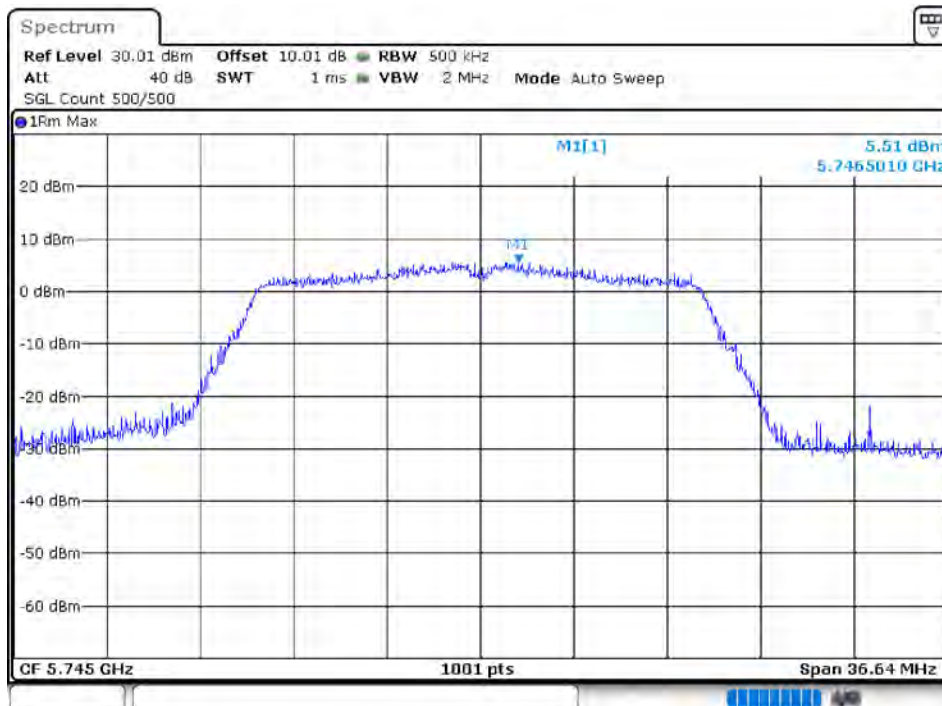

NVNT	802.11n(HT20)	5825	Ant 1	0.898	N/A	Pass
NVNT	802.11n(HT20)	5825	Ant 2	2.545	N/A	Pass
NVNT	802.11n(HT20)	5825	Sum	4.809	28.75	Pass
NVNT	802.11n(HT40)	5755	Ant 1	-0.173	N/A	Pass
NVNT	802.11n(HT40)	5755	Ant 2	0.443	N/A	Pass
NVNT	802.11n(HT40)	5755	Sum	3.156	28.75	Pass
NVNT	802.11n(HT40)	5795	Ant 1	-0.035	30	Pass
NVNT	802.11n(HT40)	5795	Ant 2	-0.362	30	Pass
NVNT	802.11n(HT40)	5795	Sum	2.815	30	Pass

PSD NVNT 802.11ac20 5745MHz Ant1