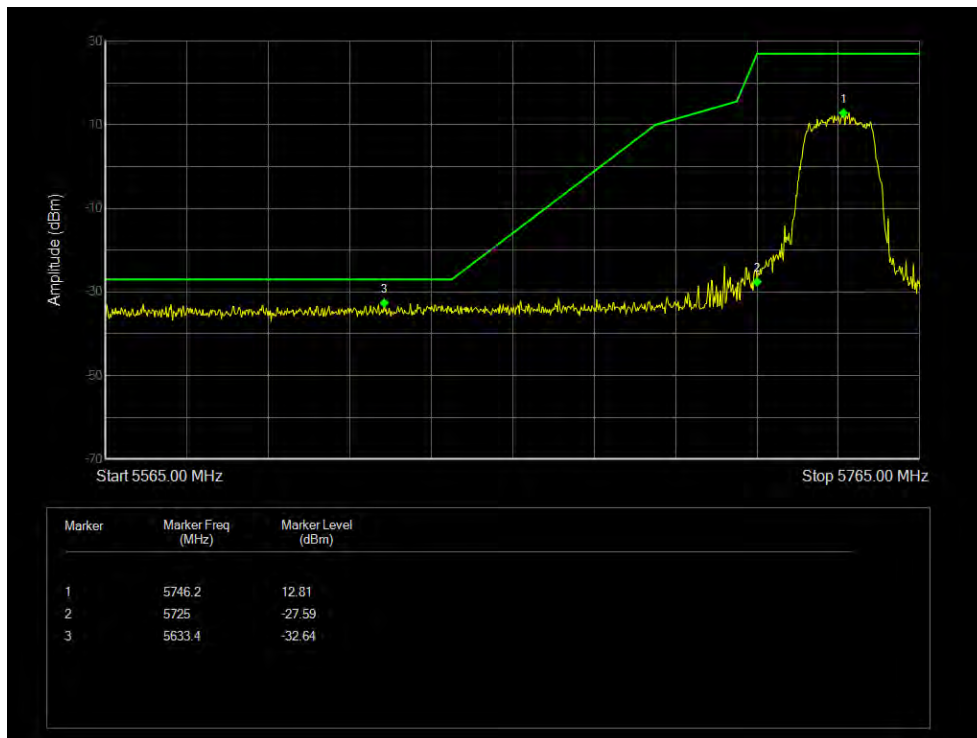

Band Edge

Condition	Mode	Frequency (MHz)	Antenna	Max Value (dBm)	Verdict
NVNT	802.11ac20	5745	Sum	-32.64	Pass
NVNT	802.11ac20	5825	Sum	-30.64	Pass
NVNT	802.11ac40	5755	Sum	-32.6	Pass
NVNT	802.11ac40	5795	Sum	-32.04	Pass
NVNT	802.11ac80	5775	Sum	-27.41	Pass
NVNT	802.11ac80	5775	Sum	-30.23	Pass
NVNT	802.11ax20	5745	Sum	-32.55	Pass
NVNT	802.11ax20	5825	Sum	-31.6	Pass
NVNT	802.11ax40	5755	Sum	-30.33	Pass
NVNT	802.11ax40	5795	Sum	-31.82	Pass
NVNT	802.11ax80	5775	Sum	-23.44	Pass
NVNT	802.11ax80	5775	Sum	-28.7	Pass
NVNT	802.11n(HT20)	5745	Sum	-32.08	Pass
NVNT	802.11n(HT20)	5825	Sum	-31.62	Pass
NVNT	802.11n(HT40)	5755	Sum	-32.61	Pass
NVNT	802.11n(HT40)	5795	Sum	-31.38	Pass

Band Edge NVNT 802.11ac20 5745MHz Low Sum