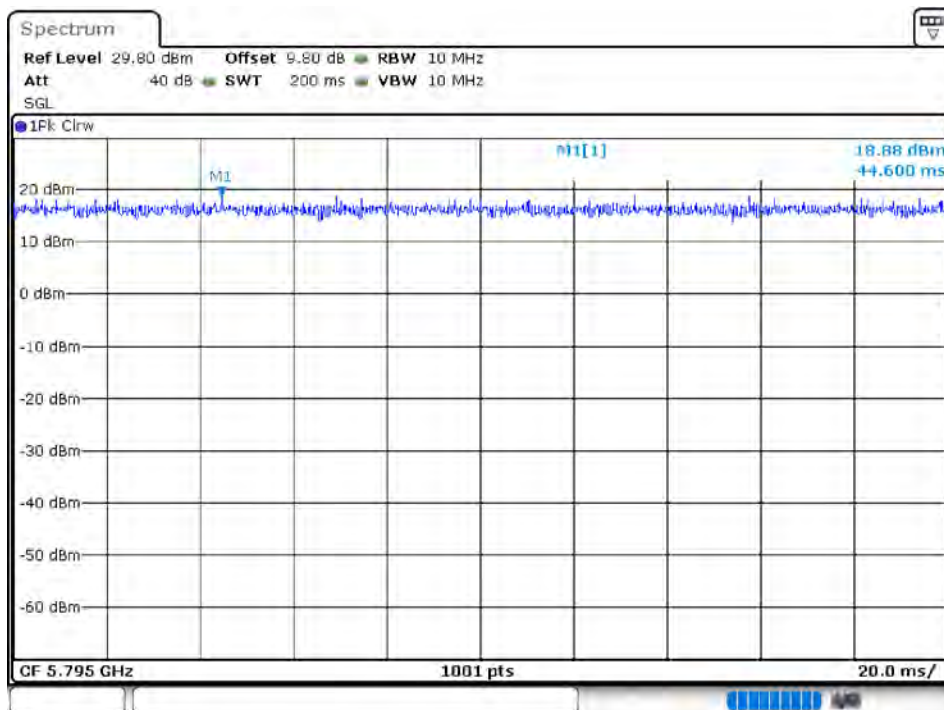

Duty Cycle NVNT 802.11ac20 5745MHz

Duty Cycle NVNT 802.11ac20 5785MHz

Duty Cycle NVNT 802.11ac20 5825MHz

Duty Cycle NVNT 802.11ac40 5755MHz

Duty Cycle NVNT 802.11ac40 5795MHz

Duty Cycle NVNT 802.11ac80 5775MHz