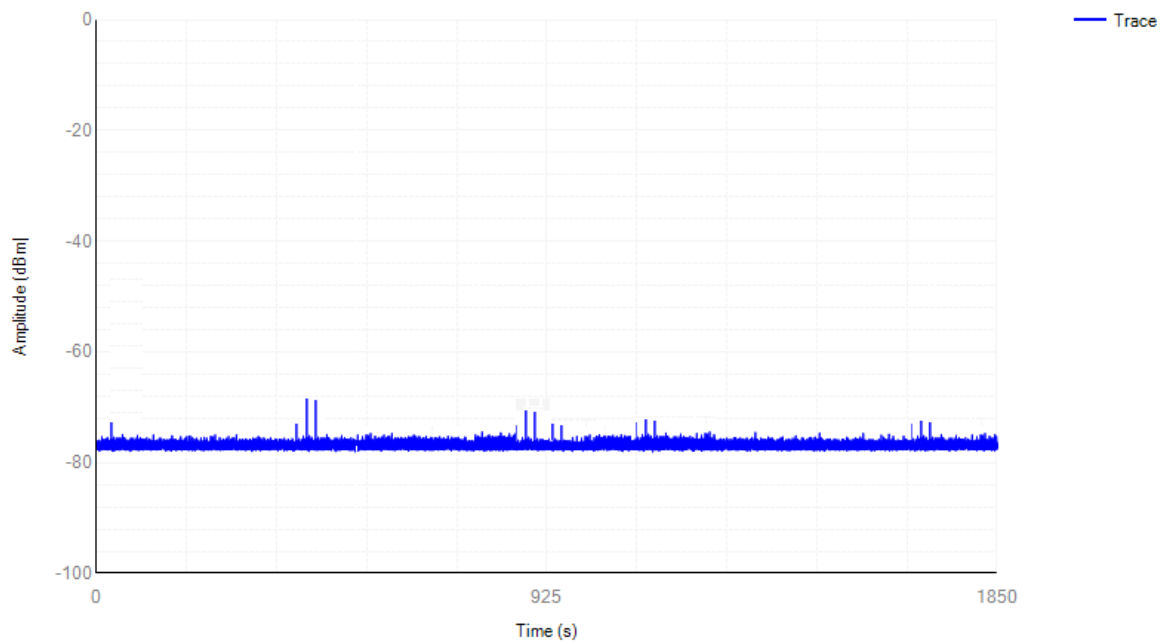

Non-Occupancy period

5270MHz n40 Non-Occupancy