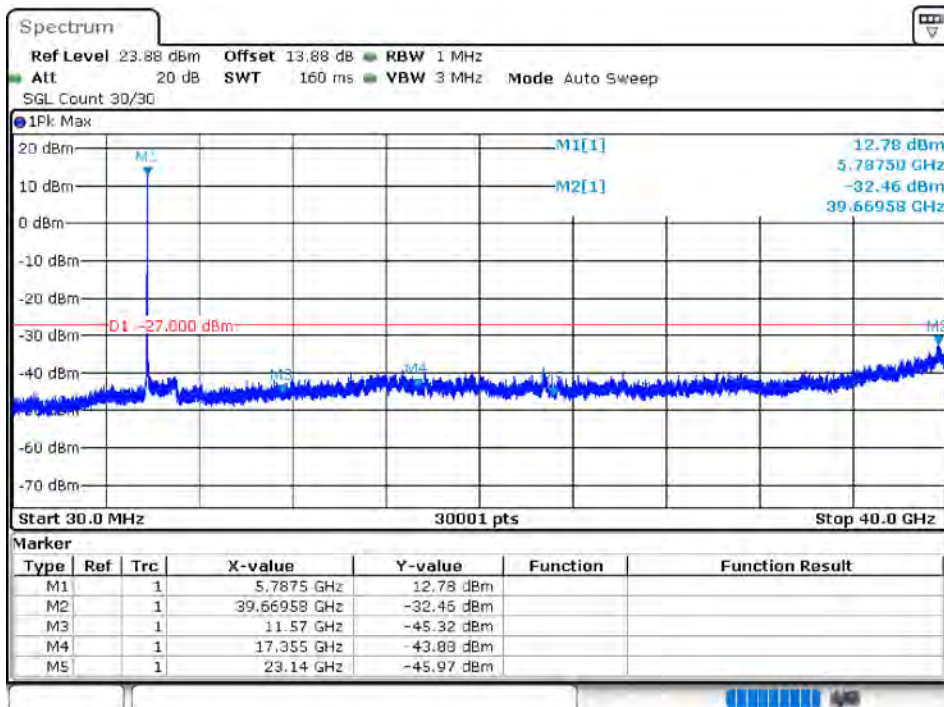

Tx. Spurious NVNT 802.11ax80 5775MHz Ant 1 Emission

Tx. Spurious NVNT 802.11ax80 5775MHz Ant 2 Emission

Tx. Spurious NVNT 802.11n(HT20) 5745MHz Ant 1 Emission

Tx. Spurious NVNT 802.11n(HT20) 5785MHz Ant 1 Emission

Tx. Spurious NVNT 802.11n(HT20) 5825MHz Ant 1 Emission

Tx. Spurious NVNT 802.11n(HT20) 5745MHz Ant 2 Emission

Tx. Spurious NVNT 802.11n(HT20) 5785MHz Ant 2 Emission

Tx. Spurious NVNT 802.11n(HT20) 5825MHz Ant 2 Emission