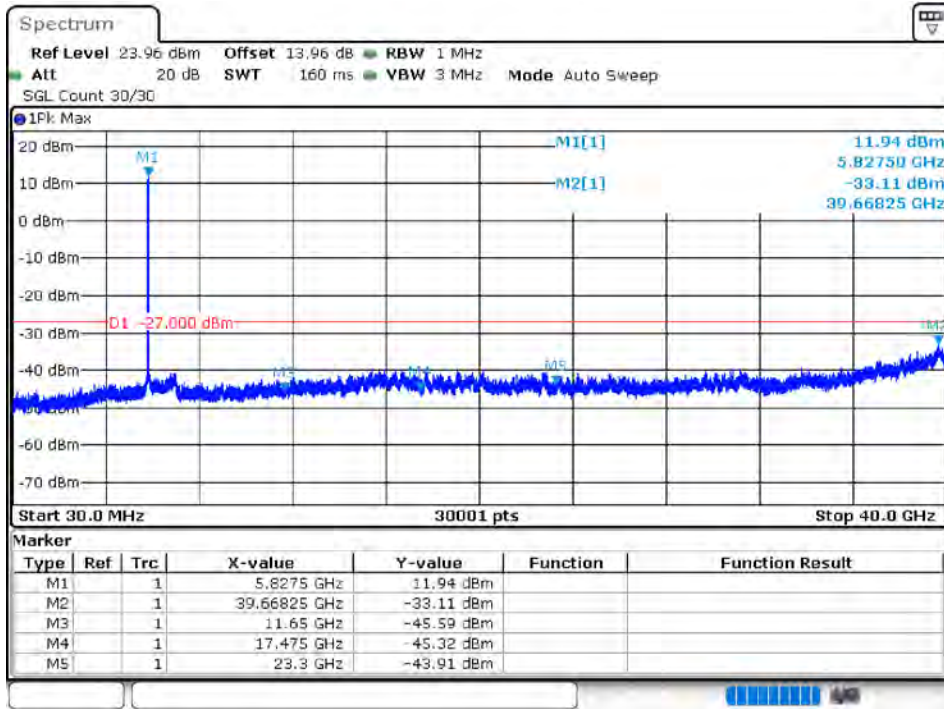

Tx. Spurious NVNT 802.11ac20 5825MHz Ant 1 Emission

Tx. Spurious NVNT 802.11ac20 5745MHz Ant 2 Emission

Tx. Spurious NVNT 802.11ac20 5785MHz Ant 2 Emission

Tx. Spurious NVNT 802.11ac20 5825MHz Ant 2 Emission