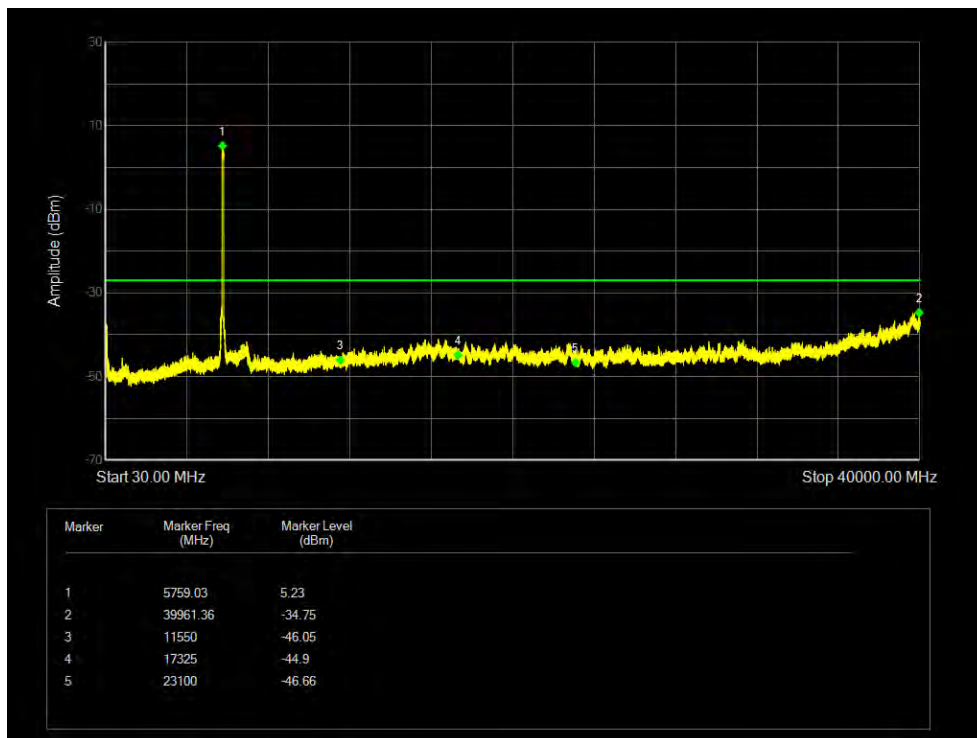

Tx. Spurious NVNT 802.11ac20 5745MHz Sum Emission

Tx. Spurious NVNT 802.11ac20 5785MHz Sum Emission

Tx. Spurious NVNT 802.11ac20 5825MHz Sum Emission

Tx. Spurious NVNT 802.11ac40 5755MHz Sum Emission

Tx. Spurious NVNT 802.11ac40 5795MHz Sum Emission

Tx. Spurious NVNT 802.11ac80 5775MHz Sum Emission

Tx. Spurious NVNT 802.11ax20 5745MHz Sum Emission

Tx. Spurious NVNT 802.11ax20 5785MHz Sum Emission

Tx. Spurious NVNT 802.11ax20 5825MHz Sum Emission

Tx. Spurious NVNT 802.11ax40 5755MHz Sum Emission

Tx. Spurious NVNT 802.11ax40 5795MHz Sum Emission

Tx. Spurious NVNT 802.11ax80 5775MHz Sum Emission

Tx. Spurious NVNT 802.11n(HT20) 5745MHz Sum Emission

Tx. Spurious NVNT 802.11n(HT20) 5785MHz Sum Emission