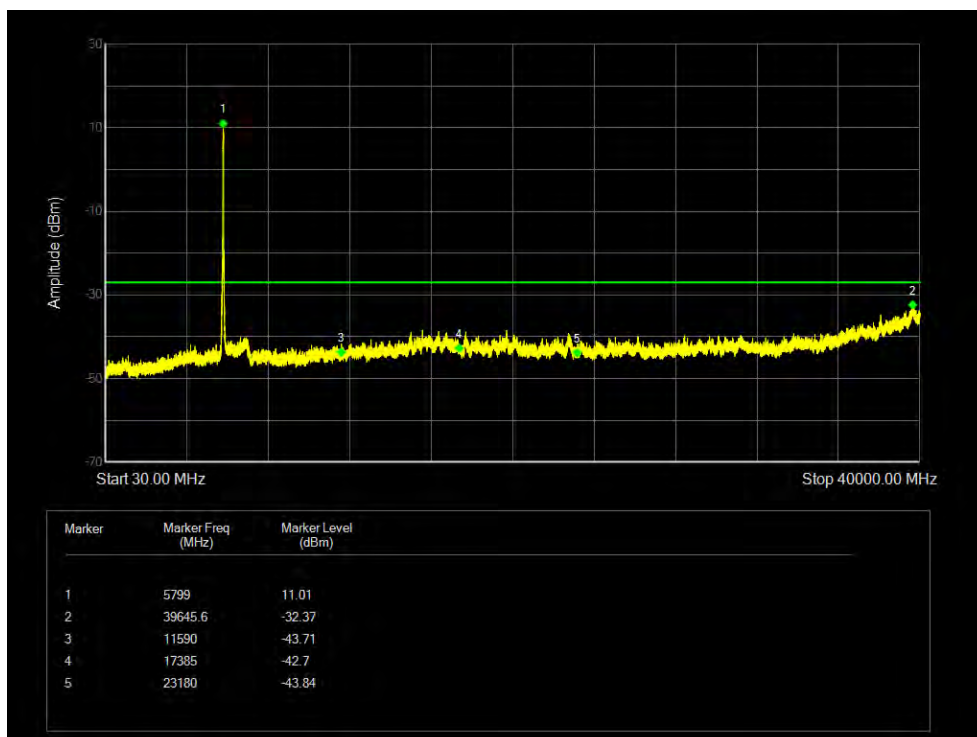

Band Edge NVNT 802.11n(HT40) 5795MHz High Sum

**Conducted RF Spurious Emission**

Condition	Mode	Frequency (MHz)	Antenna	Max Value (dBc)	Limit (dBc)	Verdict
NVNT	802.11ac20	5745	Sum	-32.01	-27	Pass
NVNT	802.11ac20	5785	Sum	-32.34	-27	Pass
NVNT	802.11ac20	5825	Sum	-32.02	-27	Pass
NVNT	802.11ac40	5755	Sum	-32.16	-27	Pass
NVNT	802.11ac40	5795	Sum	-32.37	-27	Pass
NVNT	802.11ac80	5775	Sum	-32.58	-27	Pass
NVNT	802.11ax20	5745	Sum	-31.83	-27	Pass
NVNT	802.11ax20	5785	Sum	-31.2	-27	Pass
NVNT	802.11ax20	5825	Sum	-32.35	-27	Pass
NVNT	802.11ax40	5755	Sum	-31.28	-27	Pass
NVNT	802.11ax40	5795	Sum	-31.61	-27	Pass
NVNT	802.11ax80	5775	Sum	-34.75	-27	Pass
NVNT	802.11n(HT20)	5745	Sum	-32.29	-27	Pass
NVNT	802.11n(HT20)	5785	Sum	-32.75	-27	Pass
NVNT	802.11n(HT20)	5825	Sum	-31.97	-27	Pass
NVNT	802.11n(HT40)	5755	Sum	-31.87	-27	Pass
NVNT	802.11n(HT40)	5795	Sum	-32.54	-27	Pass

Tx. Spurious NVNT 802.11ac20 5745MHz Sum Emission

Tx. Spurious NVNT 802.11ac20 5785MHz Sum Emission

Tx. Spurious NVNT 802.11ac20 5825MHz Sum Emission

Tx. Spurious NVNT 802.11ac40 5755MHz Sum Emission

Tx. Spurious NVNT 802.11ac40 5795MHz Sum Emission

Tx. Spurious NVNT 802.11ac80 5775MHz Sum Emission

Tx. Spurious NVNT 802.11ax20 5745MHz Sum Emission

Tx. Spurious NVNT 802.11ax20 5785MHz Sum Emission

Tx. Spurious NVNT 802.11ax20 5825MHz Sum Emission

Tx. Spurious NVNT 802.11ax40 5755MHz Sum Emission