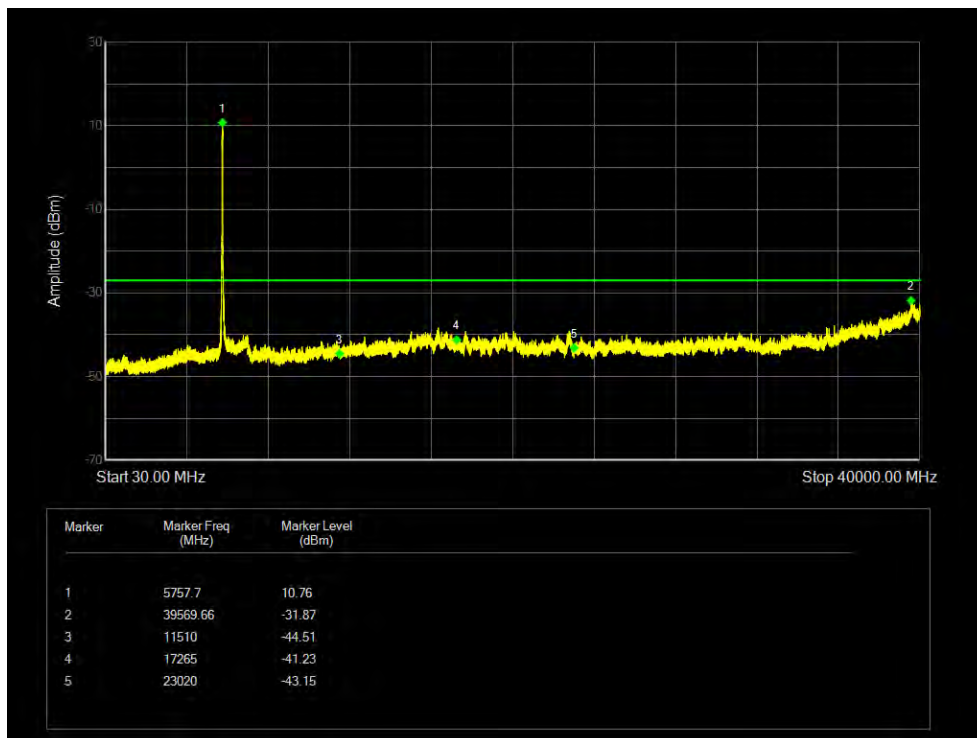

Tx. Spurious NVNT 802.11ac80 5775MHz Sum Emission

Tx. Spurious NVNT 802.11ax20 5745MHz Sum Emission

Tx. Spurious NVNT 802.11ax20 5785MHz Sum Emission

Tx. Spurious NVNT 802.11ax20 5825MHz Sum Emission

Tx. Spurious NVNT 802.11ax40 5755MHz Sum Emission

Tx. Spurious NVNT 802.11ax40 5795MHz Sum Emission

Tx. Spurious NVNT 802.11ax80 5775MHz Sum Emission

Tx. Spurious NVNT 802.11n(HT20) 5745MHz Sum Emission

Tx. Spurious NVNT 802.11n(HT20) 5785MHz Sum Emission

Tx. Spurious NVNT 802.11n(HT20) 5825MHz Sum Emission

Tx. Spurious NVNT 802.11n(HT40) 5755MHz Sum Emission

Tx. Spurious NVNT 802.11n(HT40) 5795MHz Sum Emission