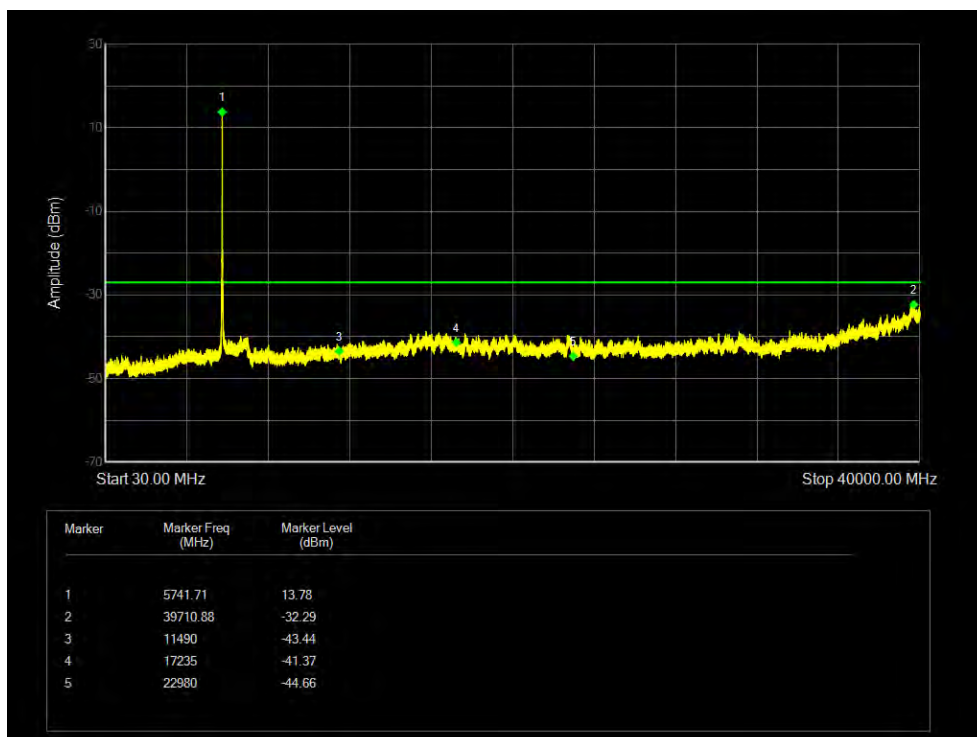

Tx. Spurious NVNT 802.11ac20 5745MHz Sum Emission

Tx. Spurious NVNT 802.11ac20 5785MHz Sum Emission

Tx. Spurious NVNT 802.11ac20 5825MHz Sum Emission

Tx. Spurious NVNT 802.11ac40 5755MHz Sum Emission

Tx. Spurious NVNT 802.11ac40 5795MHz Sum Emission

Tx. Spurious NVNT 802.11ac80 5775MHz Sum Emission

Tx. Spurious NVNT 802.11ax20 5745MHz Sum Emission

Tx. Spurious NVNT 802.11ax20 5785MHz Sum Emission

Tx. Spurious NVNT 802.11ax20 5825MHz Sum Emission

Tx. Spurious NVNT 802.11ax40 5755MHz Sum Emission

Tx. Spurious NVNT 802.11ax40 5795MHz Sum Emission

Tx. Spurious NVNT 802.11ax80 5775MHz Sum Emission

Tx. Spurious NVNT 802.11n(HT20) 5745MHz Sum Emission

Tx. Spurious NVNT 802.11n(HT20) 5785MHz Sum Emission

Tx. Spurious NVNT 802.11n(HT20) 5825MHz Sum Emission

Tx. Spurious NVNT 802.11n(HT40) 5755MHz Sum Emission

Tx. Spurious NVNT 802.11n(HT40) 5795MHz Sum Emission