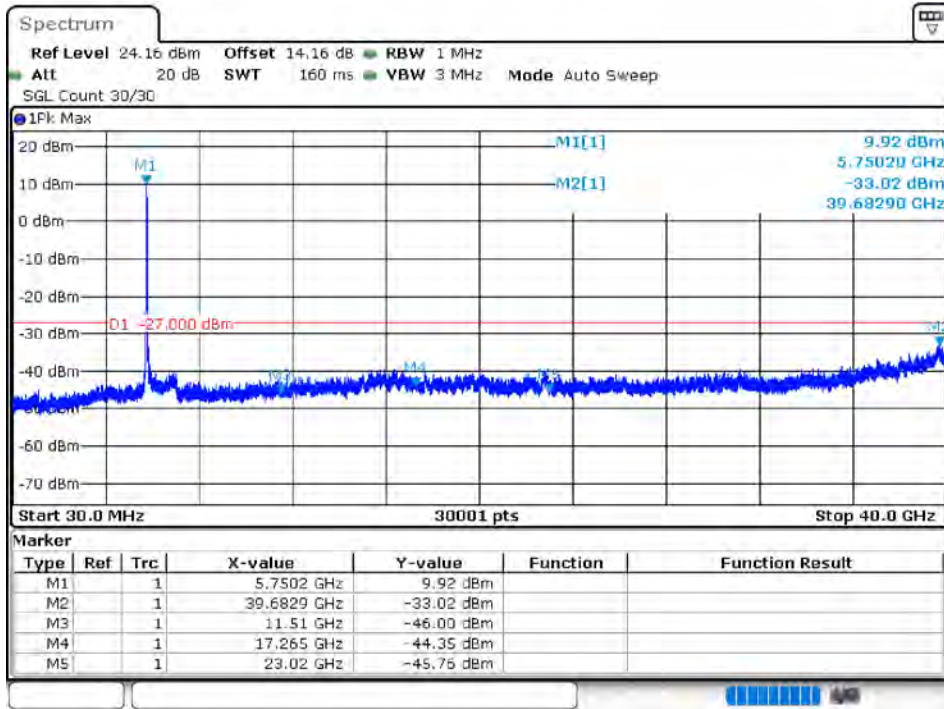

Tx. Spurious NVNT 802.11ax40 5755MHz Ant 2 Emission