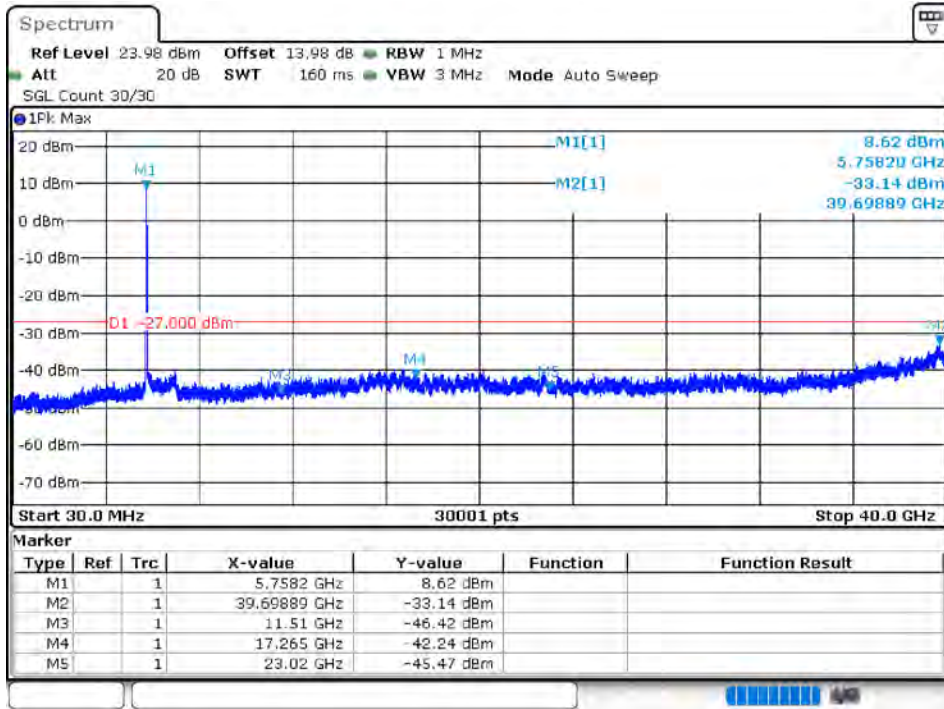

Tx. Spurious NVNT 802.11ac40 5755MHz Ant 1 Emission