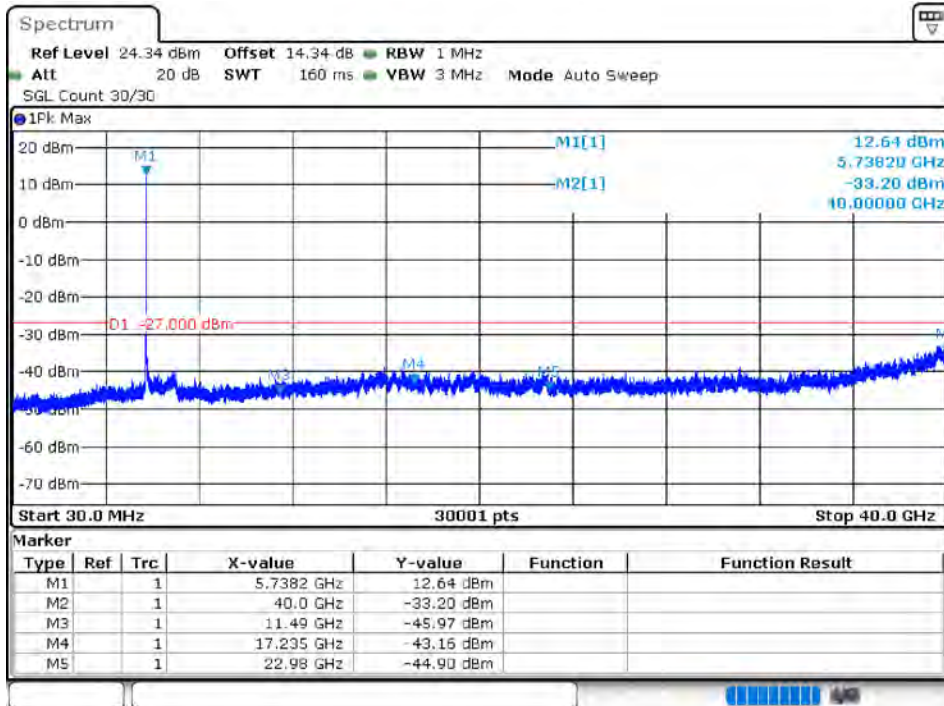

Tx. Spurious NVNT 802.11ac20 5825MHz Ant 1 Emission

Tx. Spurious NVNT 802.11ac20 5745MHz Ant 2 Emission

Tx. Spurious NVNT 802.11ac20 5785MHz Ant 2 Emission

Tx. Spurious NVNT 802.11ac20 5825MHz Ant 2 Emission