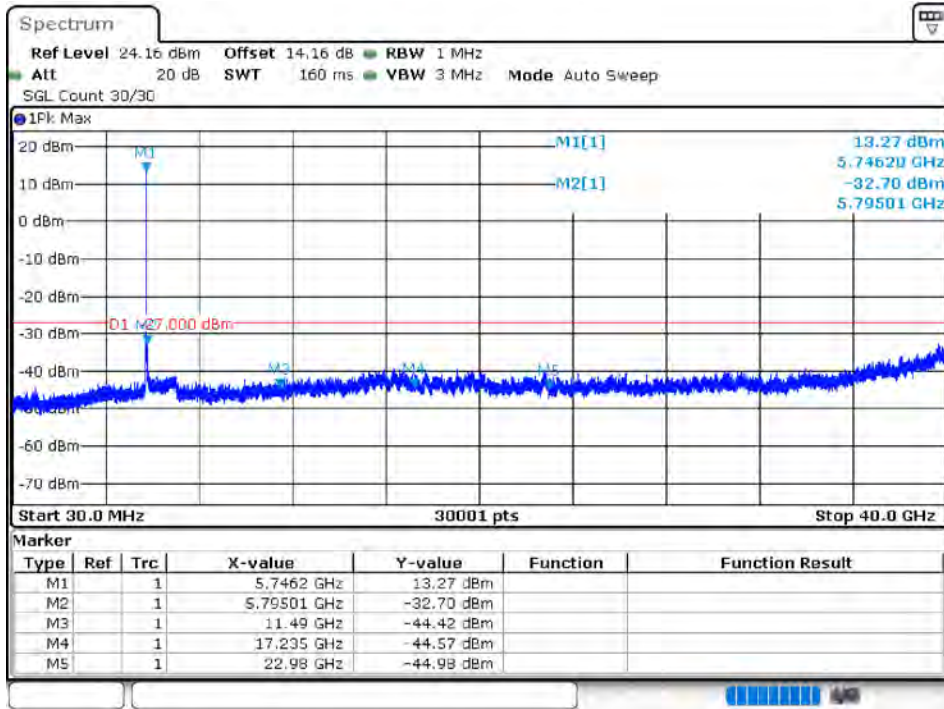

Tx. Spurious NVNT 802.11ax80 5775MHz Ant 1 Emission

Tx. Spurious NVNT 802.11ax80 5775MHz Ant 2 Emission

Tx. Spurious NVNT 802.11n(HT20) 5745MHz Ant 1 Emission

Tx. Spurious NVNT 802.11n(HT20) 5785MHz Ant 1 Emission

Tx. Spurious NVNT 802.11n(HT20) 5825MHz Ant 1 Emission

Tx. Spurious NVNT 802.11n(HT20) 5745MHz Ant 2 Emission

Tx. Spurious NVNT 802.11n(HT20) 5785MHz Ant 2 Emission

Tx. Spurious NVNT 802.11n(HT20) 5825MHz Ant 2 Emission