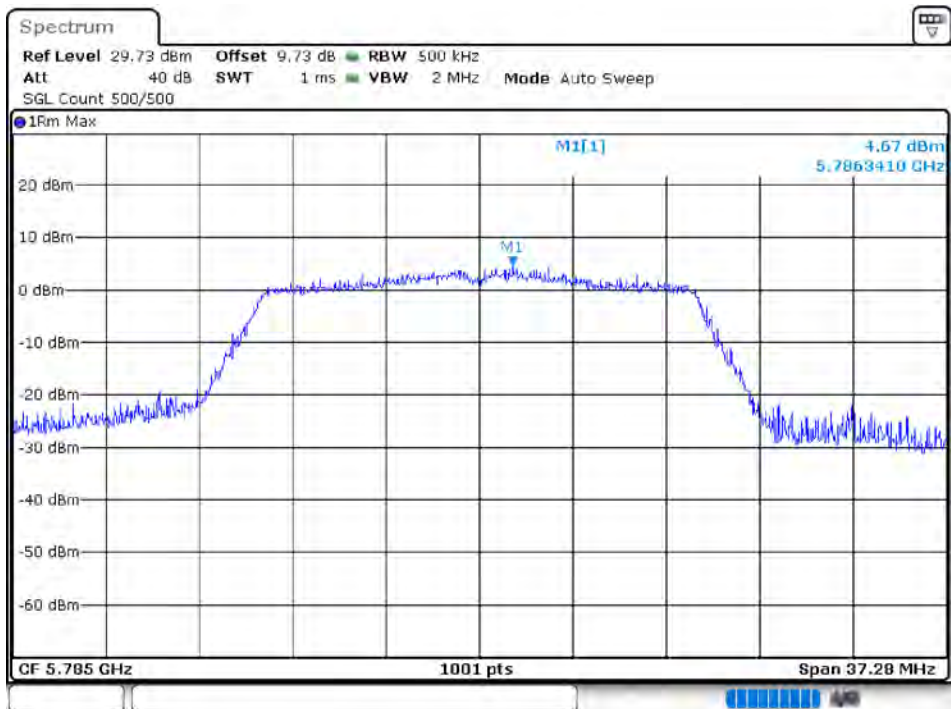

PSD NVNT 802.11ac20 5785MHz Ant1