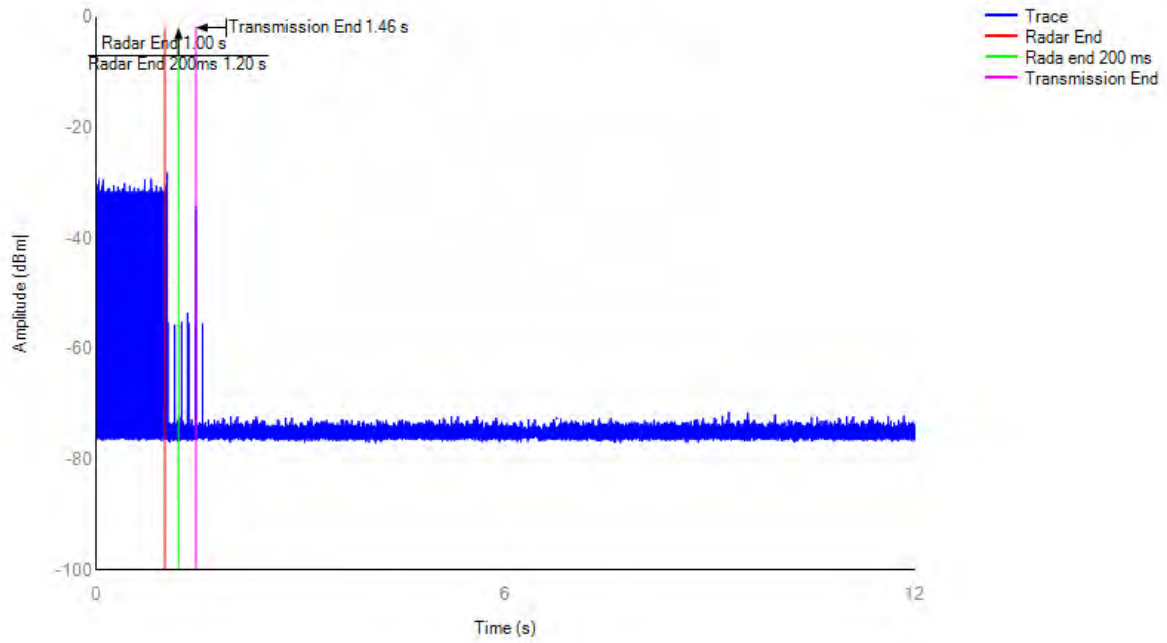

Channel Shutdown

5500MHz a Shutdown

Channel Shutdown

5270MHz n40 Shutdown

Channel Shutdown

5510MHz n40 Shutdown

Channel Shutdown

5290MHz ac80 Shutdown

Channel Shutdown

5530MHz ac80 Shutdown

Channel Shutdown