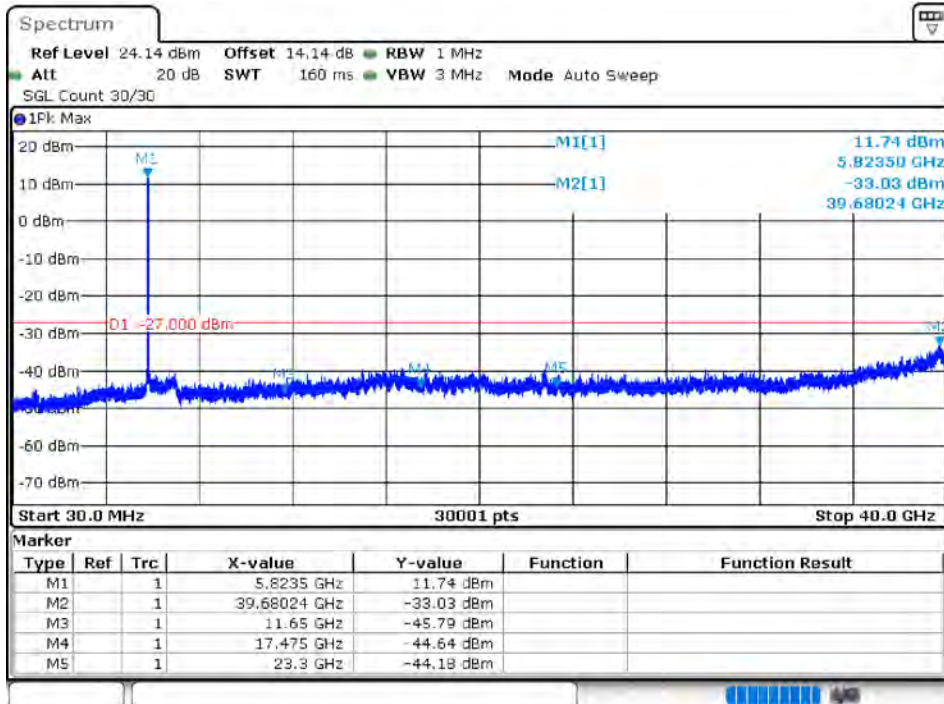

Tx. Spurious NVNT 802.11ac20 5825MHz Ant 1 Emission

Tx. Spurious NVNT 802.11ac20 5745MHz Ant 2 Emission

Tx. Spurious NVNT 802.11ac20 5785MHz Ant 2 Emission

Tx. Spurious NVNT 802.11ac20 5825MHz Ant 2 Emission