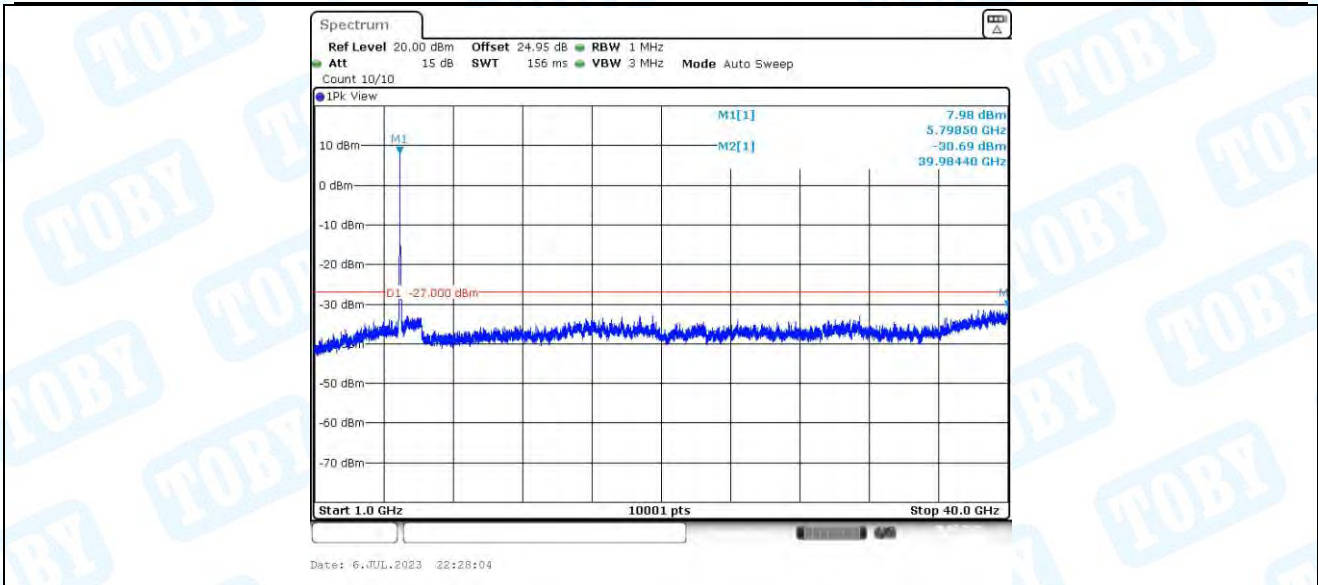

Date: 6. JUL. 2023 22:25:53

11AC40-CDD_Ant4_5755_1000~40000

Date: 6. JUL. 2023 22:26:07

11AC40-CDD_Ant1_5795_30~1000

Date: 6. JUL. 2023 22:27:50

11AC40-CDD_Ant1_5795_1000~40000

11AC40-CDD_Ant2_5795_30~1000

11AC40-CDD_Ant2_5795_1000~40000