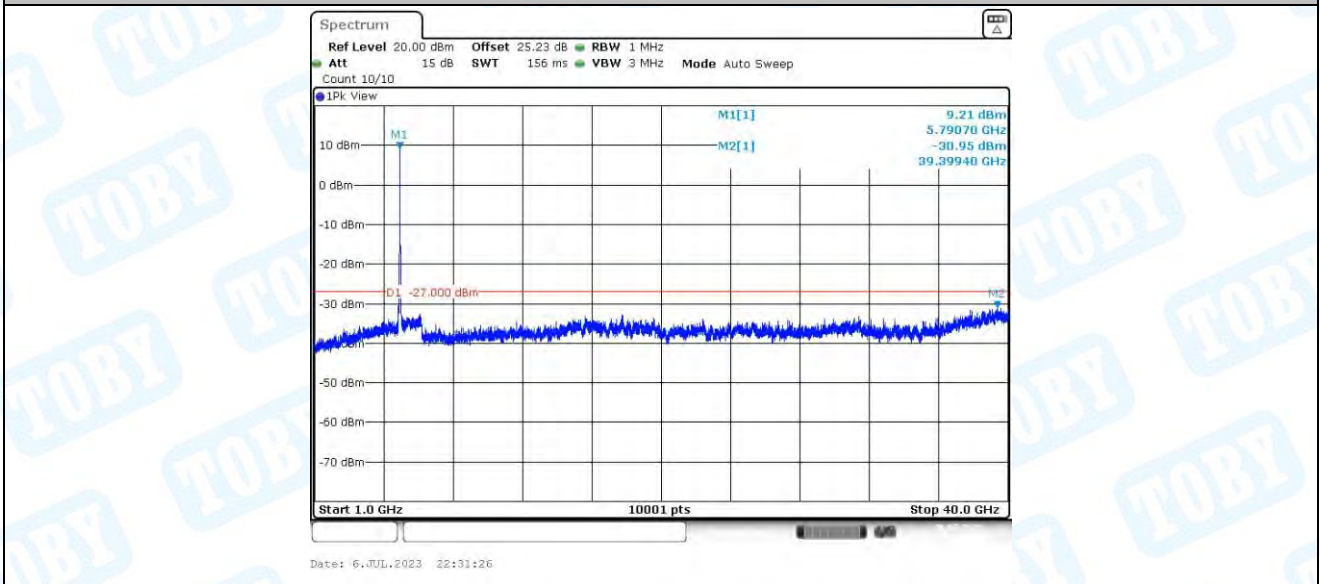

11AC40-CDD_Ant3_5795_1000~40000