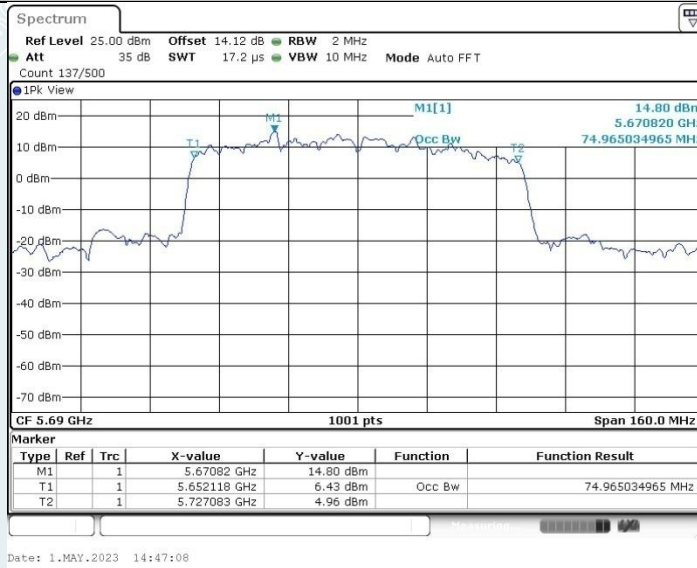

Date: 16.APR.2023 14:35:54

802.11ac VHT80 MIMO\_Ant2\_5610 MHz

Date: 16.APR.2023 14:36:51

802.11ac VHT80 MIMO\_Ant1\_5690 MHz

802.11ac VHT80 MIMO\_Ant2\_5690 MHz