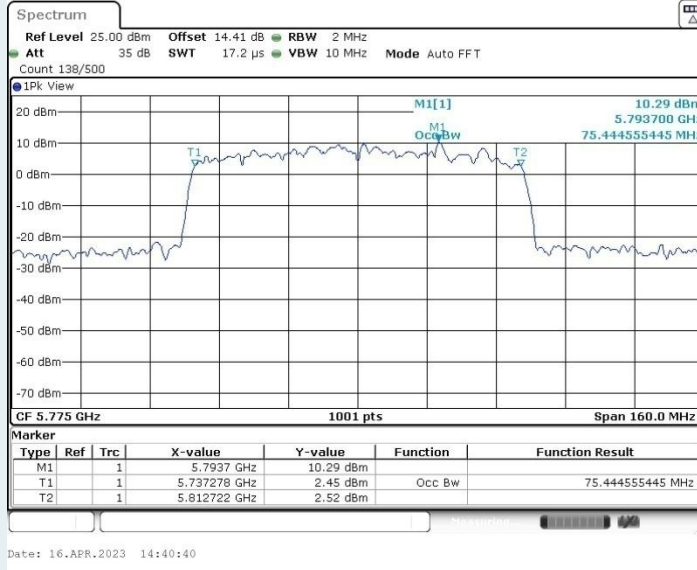

802.11ac VHT80 MIMO_Ant1_5775MHz