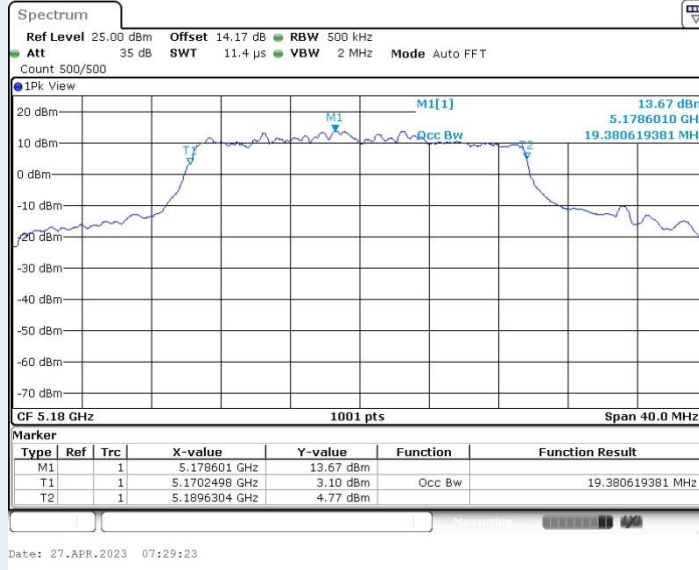

802.11ax HE20 MIMO_Ant1_5180MHz