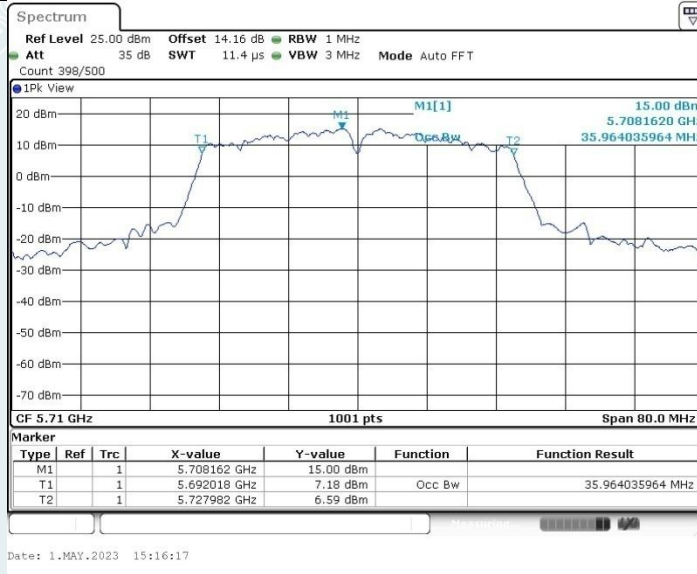

802.11n HT40 MIMO_Ant2_5710MHz

Date: 1.MAY.2023 15:16:17