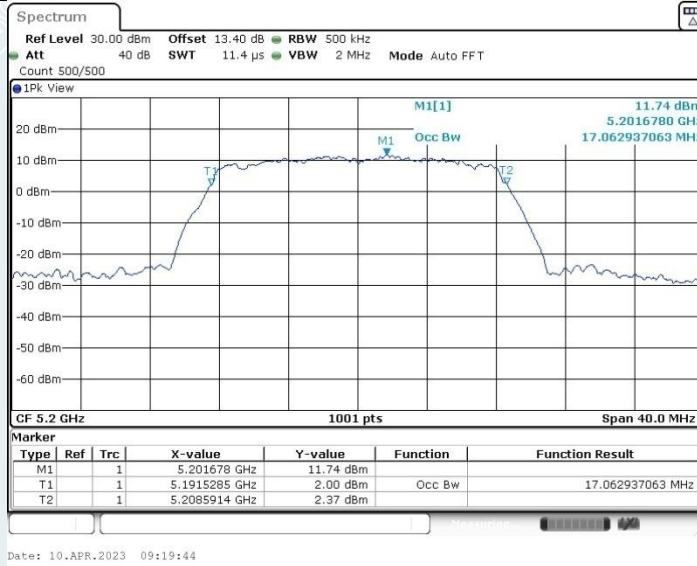

802.11a_Ant2_5200MHz