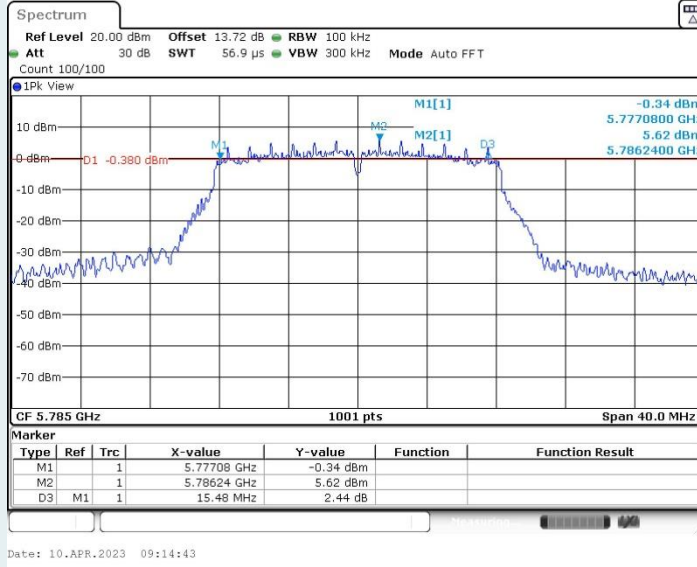

802.11a_Ant1_5785MHz