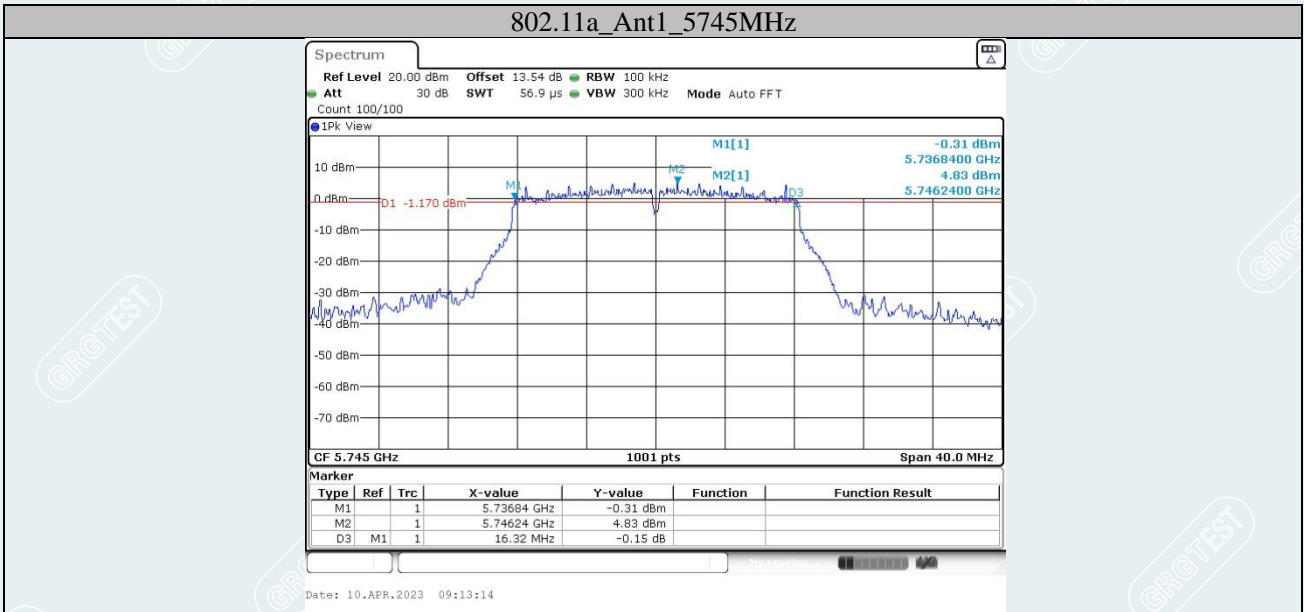

6dB BANDWIDTH