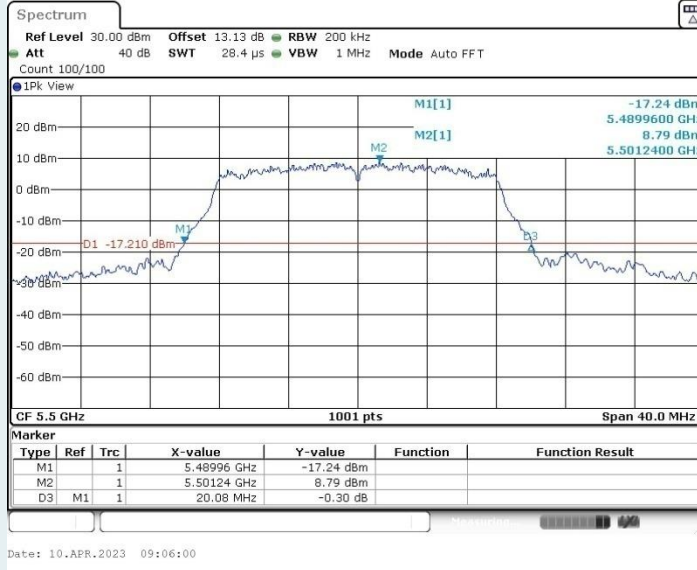

802.11a_Ant1_5500MHz