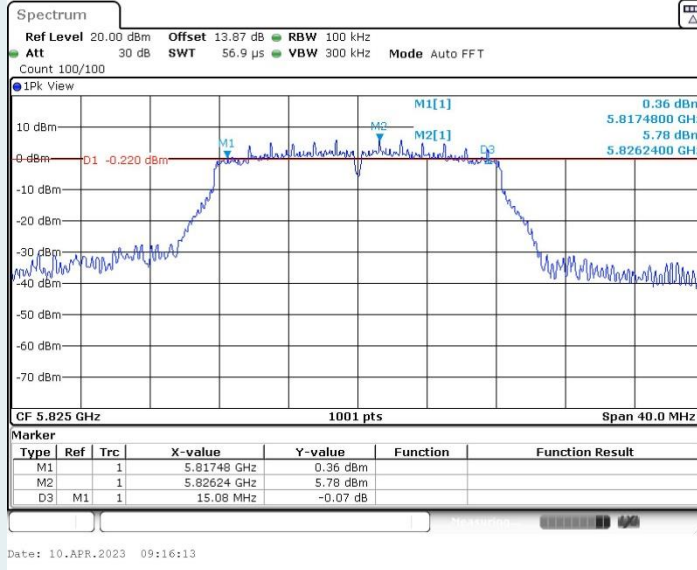

802.11a_Ant1_5825MHz