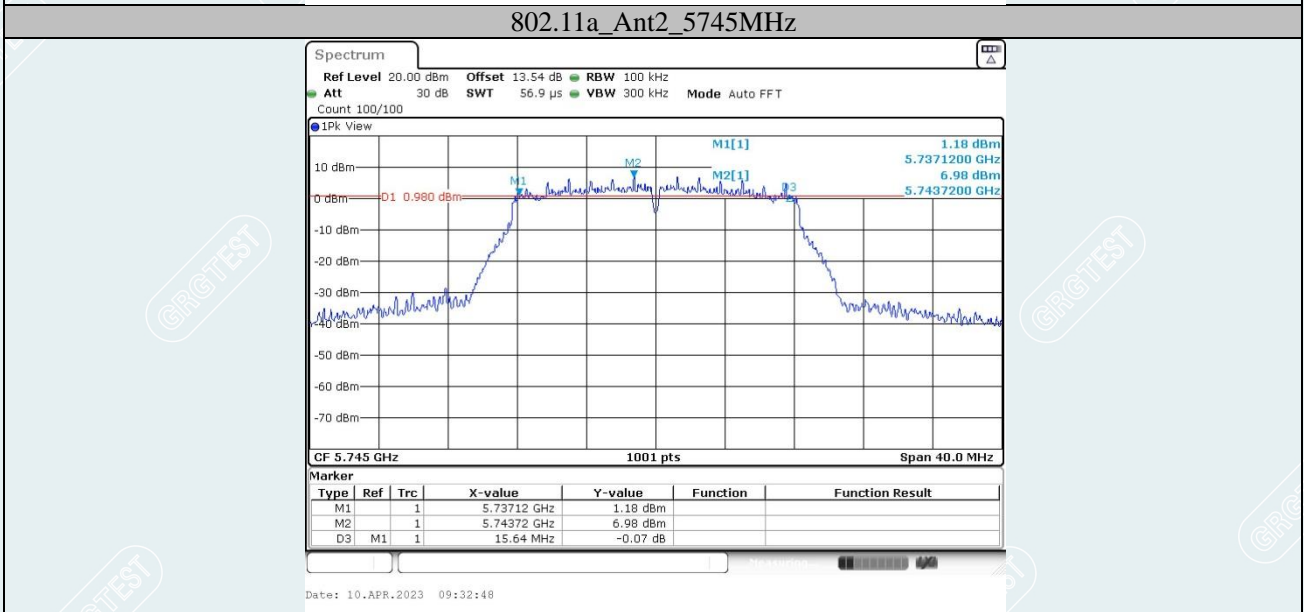

6dB BANDWIDTH