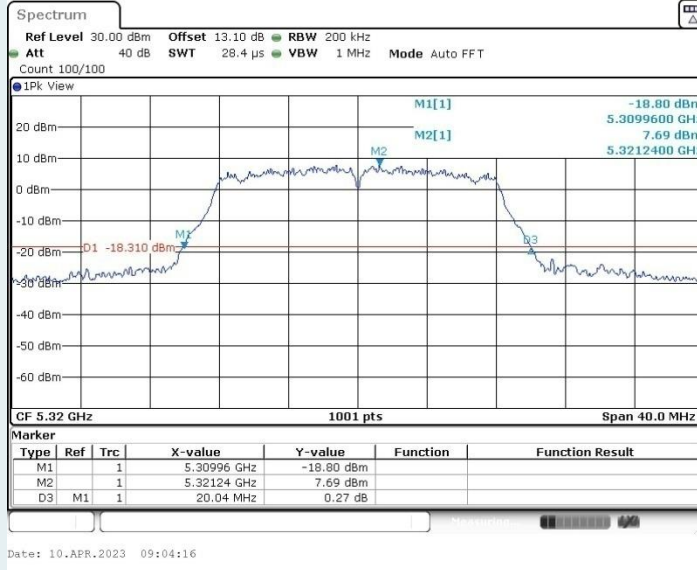

802.11a_Ant1_5320MHz