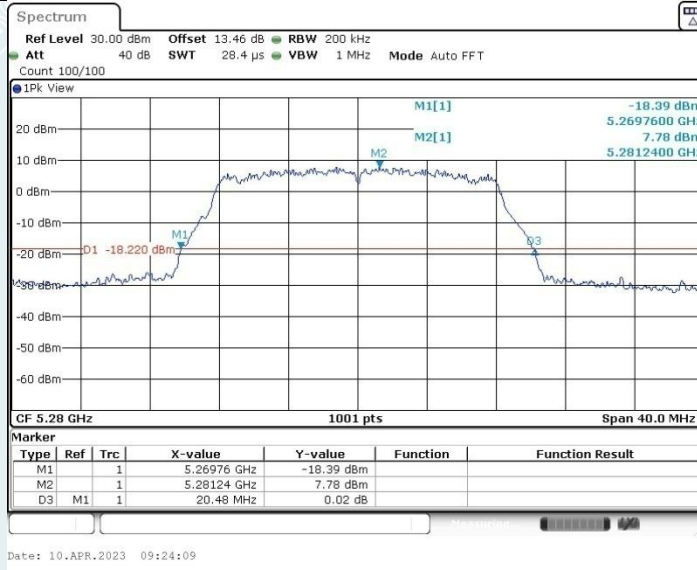

802.11a_Ant2_5280MHz