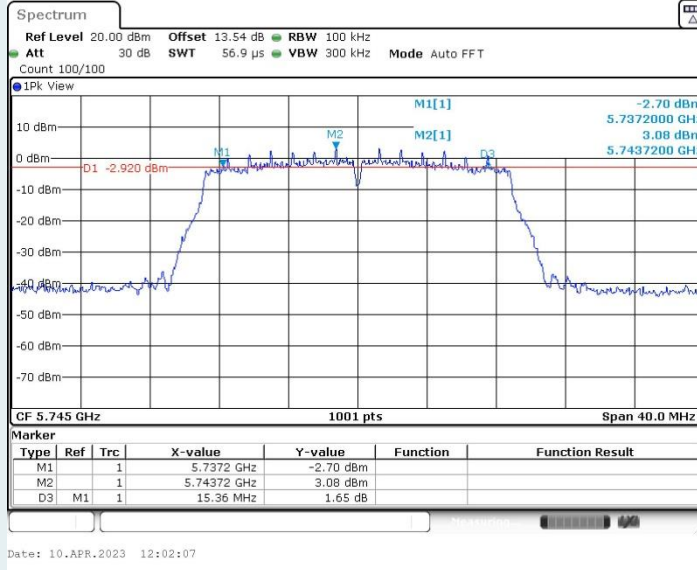

802.11n HT20 MIMO_Ant1_5745MHz