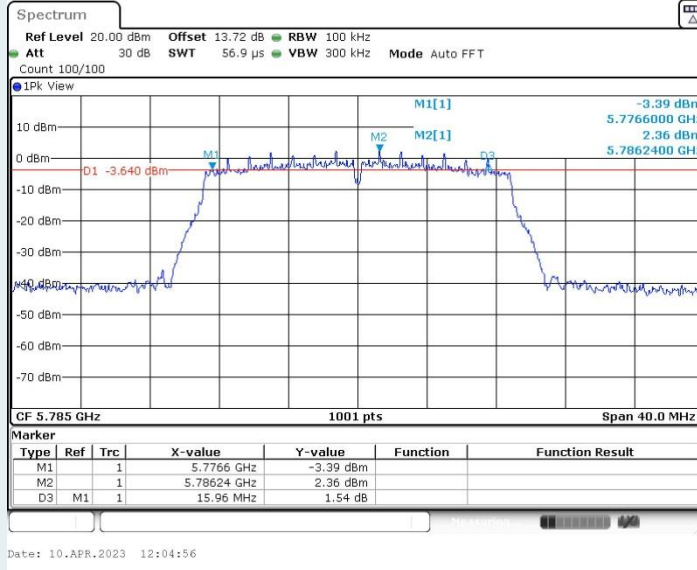

802.11n HT20 MIMO_Ant1_5785MHz