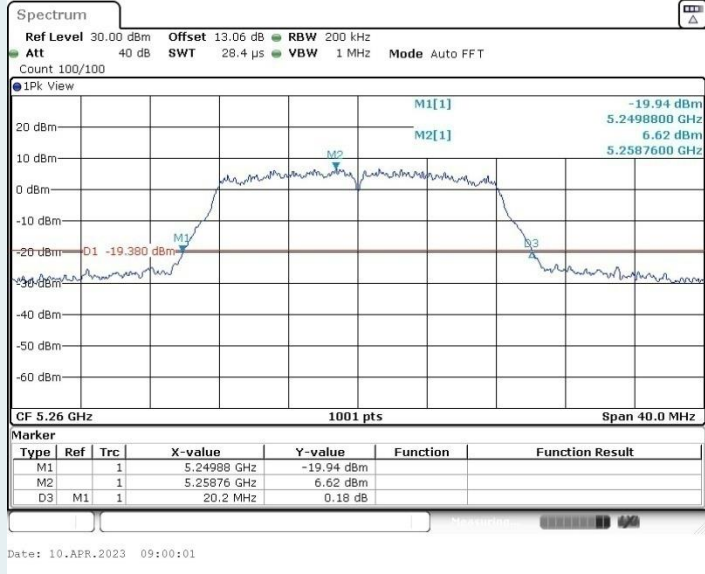

802.11a_Ant1_5260MHz