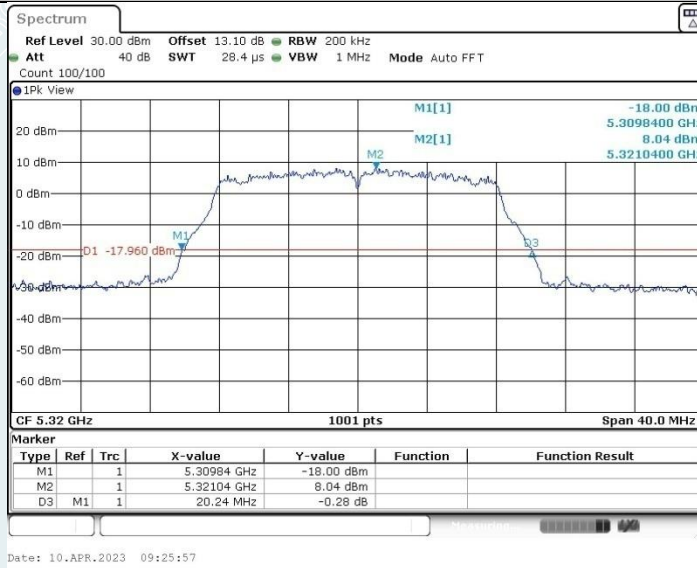

802.11a_Ant2_5320MHz