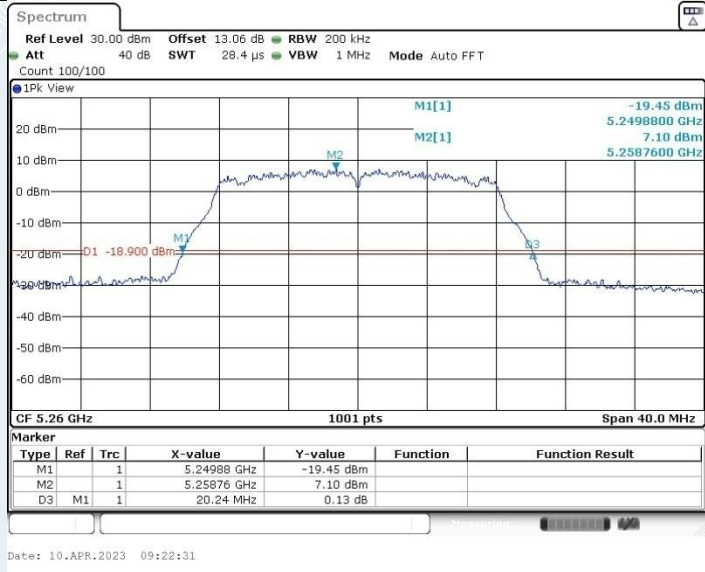

802.11a_Ant2_5260MHz