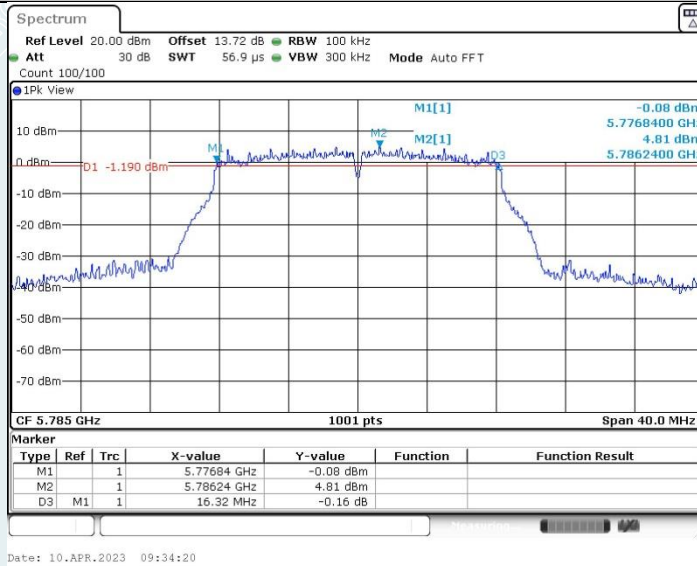

802.11a_Ant2_5785MHz