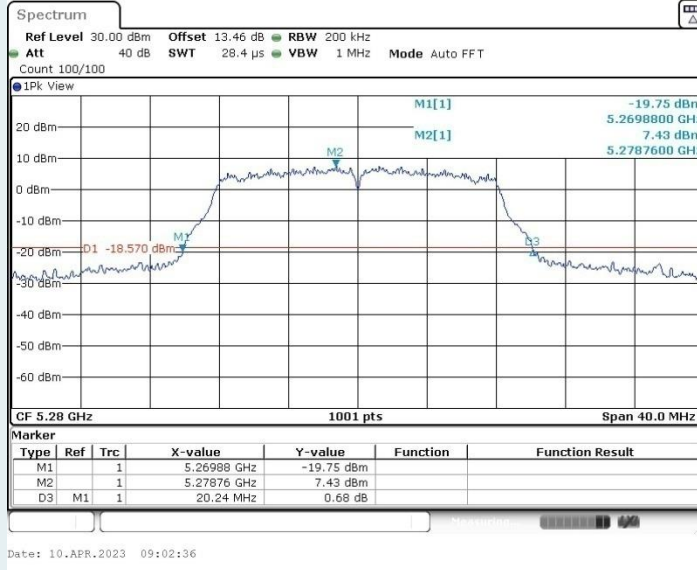

802.11a_Ant1_5280MHz