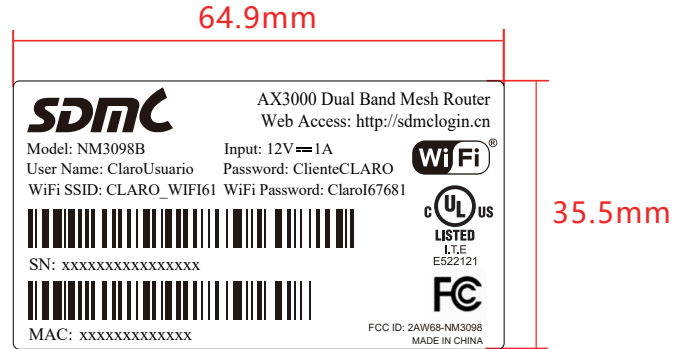

# Label Specifications

贴纸尺寸: 64.9mm\*35.5 mm

材 质: 80G 铜版纸 不干胶 覆哑膜

Note: 1. This would be a plastic label with a permanent adhesive.

2. The FCC label statement will include in the user manual which will print on a paper insert and sell with the device.