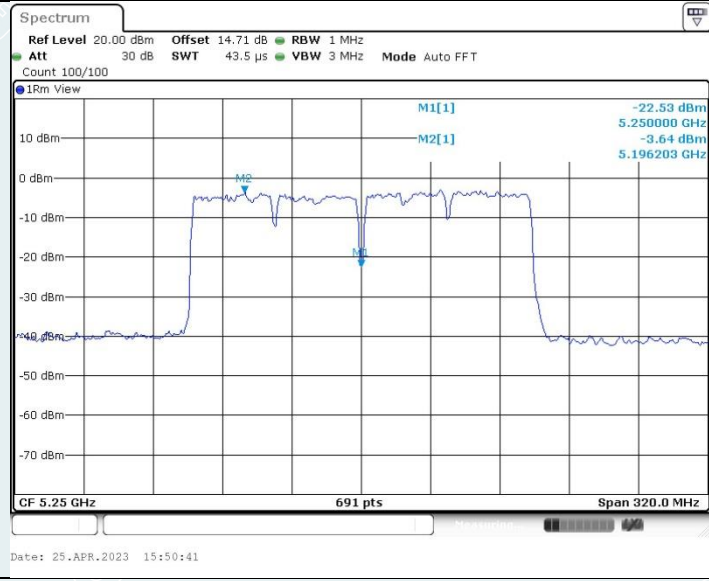

802.11ac VHT160MIMO_Ant2_5250_UNII-1