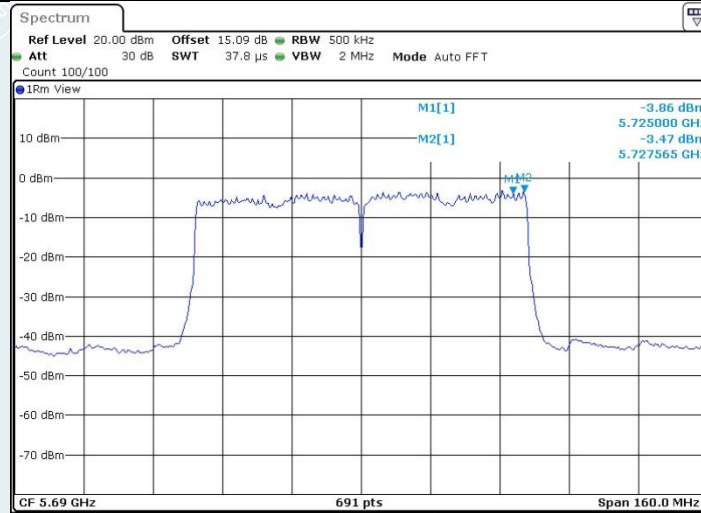

Date: 13.MAY.2023 15:13:22

802.11ac VHT80 MIMO_Ant2_5690MHz_UNII-2C

Date: 13.MAY.2023 15:14:12

802.11ac VHT80 MIMO_Ant1_5690MHz_UNII-3

Date: 13.MAY.2023 15:13:27

802.11ac VHT80 MIMO_Ant2_5690MHz_UNII-3

Date: 13.MAY.2023 15:14:17