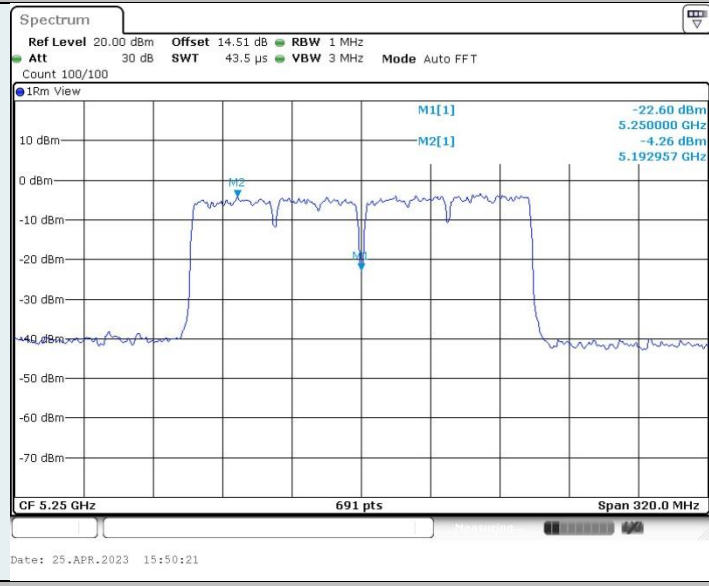

802.11ac VHT160MIMO_Ant1_5250_UNII-1