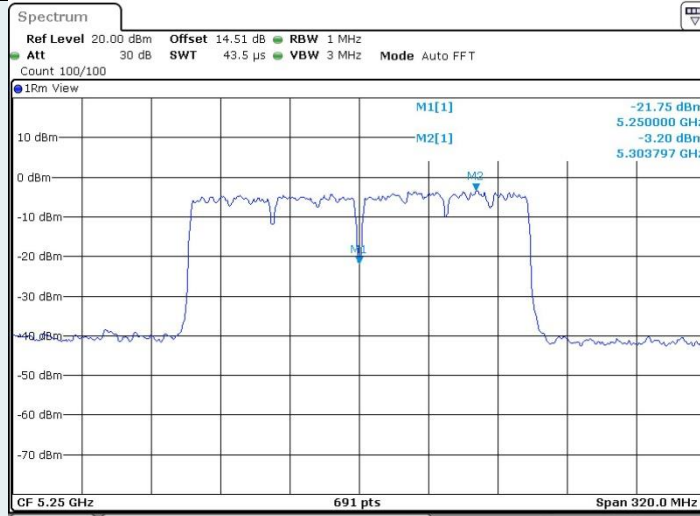

802.11ac VHT160MIMO_Ant1_5250_UNII-2A

Date: 25.APR.2023 15:50:27