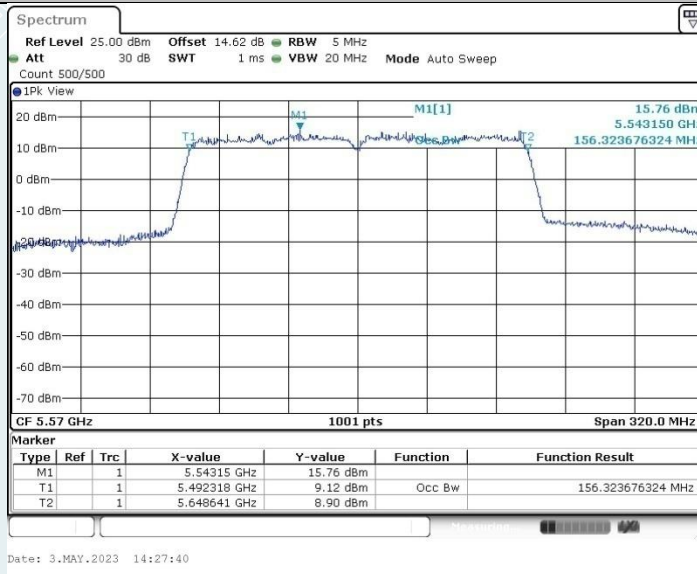

802.11ac VHT80 MIMO\_Ant1\_5775 MHz

802.11ac VHT80 MIMO\_Ant2\_5775 MHz

802.11ac VHT160MIMO\_Ant1\_5250 MHz

802.11ac VHT160MIMO\_Ant2\_5250 MHz

802.11ac VHT160MIMO\_Ant1\_5570 MHz

802.11ac VHT160MIMO\_Ant2\_5570 MHz