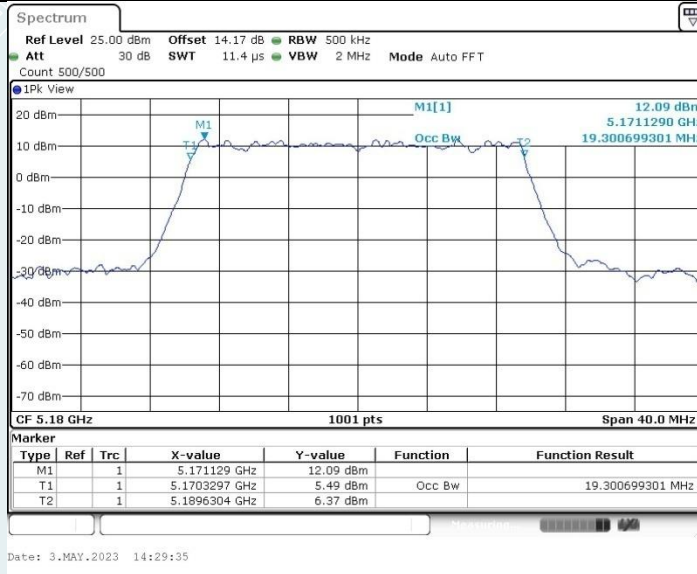

802.11ac VHT80 MIMO\_Ant1\_5775 MHz

802.11ac VHT80 MIMO\_Ant2\_5775 MHz

802.11ac VHT160MIMO\_Ant1\_5250 MHz

802.11ac VHT160MIMO\_Ant2\_5250 MHz

802.11ac VHT160MIMO\_Ant1\_5570 MHz

802.11ac VHT160MIMO\_Ant2\_5570 MHz

802.11ax HE20 MIMO\_Ant1\_5180 MHz

802.11ax HE20 MIMO\_Ant2\_5180 MHz

802.11ax HE20 MIMO\_Ant1\_5200 MHz

802.11ax HE20 MIMO\_Ant2\_5200 MHz

802.11ax HE20 MIMO\_Ant1\_5240 MHz

802.11ax HE20 MIMO\_Ant2\_5240 MHz