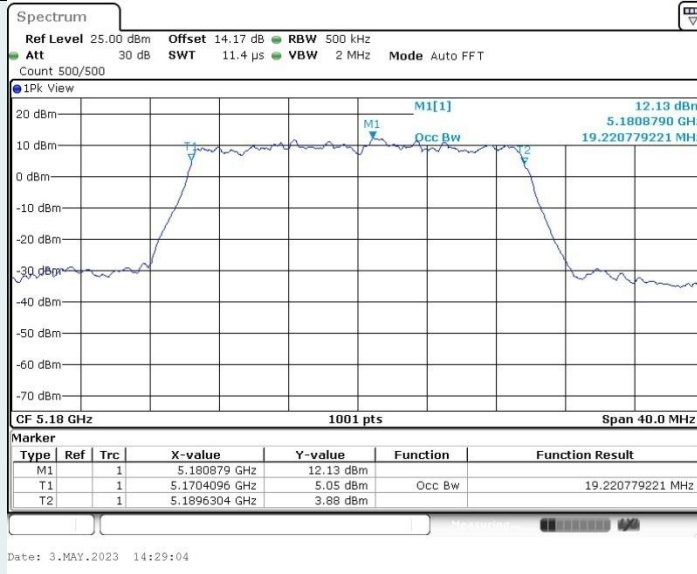

802.11ac VHT80 MIMO\_Ant1\_5775 MHz

802.11ac VHT80 MIMO\_Ant2\_5775 MHz

802.11ac VHT160MIMO\_Ant1\_5250 MHz

802.11ac VHT160MIMO\_Ant2\_5250 MHz

802.11ac VHT160MIMO\_Ant1\_5570 MHz

802.11ac VHT160MIMO\_Ant2\_5570 MHz

802.11ax HE20 MIMO\_Ant1\_5180 MHz

802.11ax HE20 MIMO\_Ant2\_5180 MHz

802.11ax HE20 MIMO\_Ant1\_5200 MHz

802.11ax HE20 MIMO\_Ant2\_5200 MHz

802.11ax HE20 MIMO\_Ant1\_5240 MHz

802.11ax HE20 MIMO\_Ant2\_5240 MHz