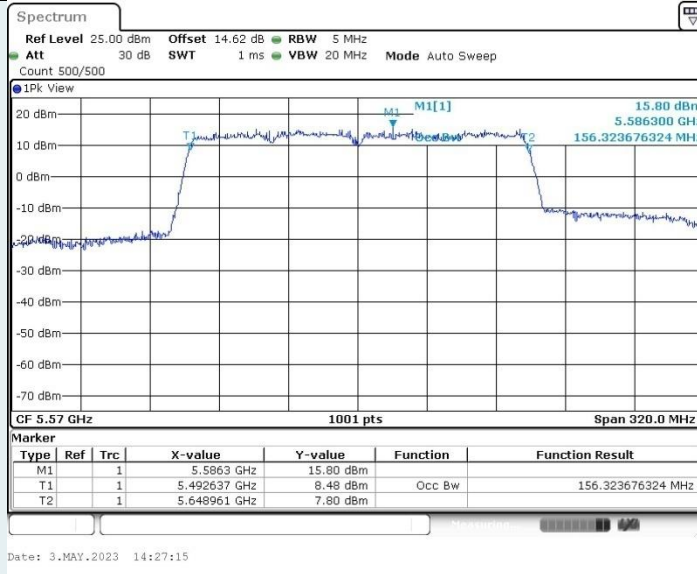

802.11ac VHT80 MIMO\_Ant1\_5775 MHz

802.11ac VHT80 MIMO\_Ant2\_5775 MHz

802.11ac VHT160MIMO\_Ant1\_5250 MHz

802.11ac VHT160MIMO\_Ant2\_5250 MHz

802.11ac VHT160MIMO\_Ant1\_5570 MHz

802.11ac VHT160MIMO\_Ant2\_5570 MHz