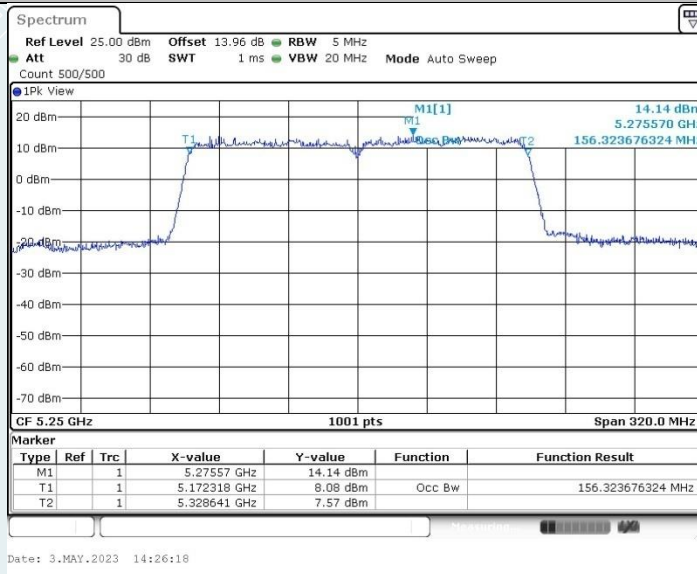

802.11ac VHT80 MIMO\_Ant1\_5775 MHz

802.11ac VHT80 MIMO\_Ant2\_5775 MHz

802.11ac VHT160MIMO\_Ant1\_5250 MHz

802.11ac VHT160MIMO\_Ant2\_5250 MHz

802.11ac VHT160MIMO\_Ant1\_5570 MHz

802.11ac VHT160MIMO\_Ant2\_5570 MHz