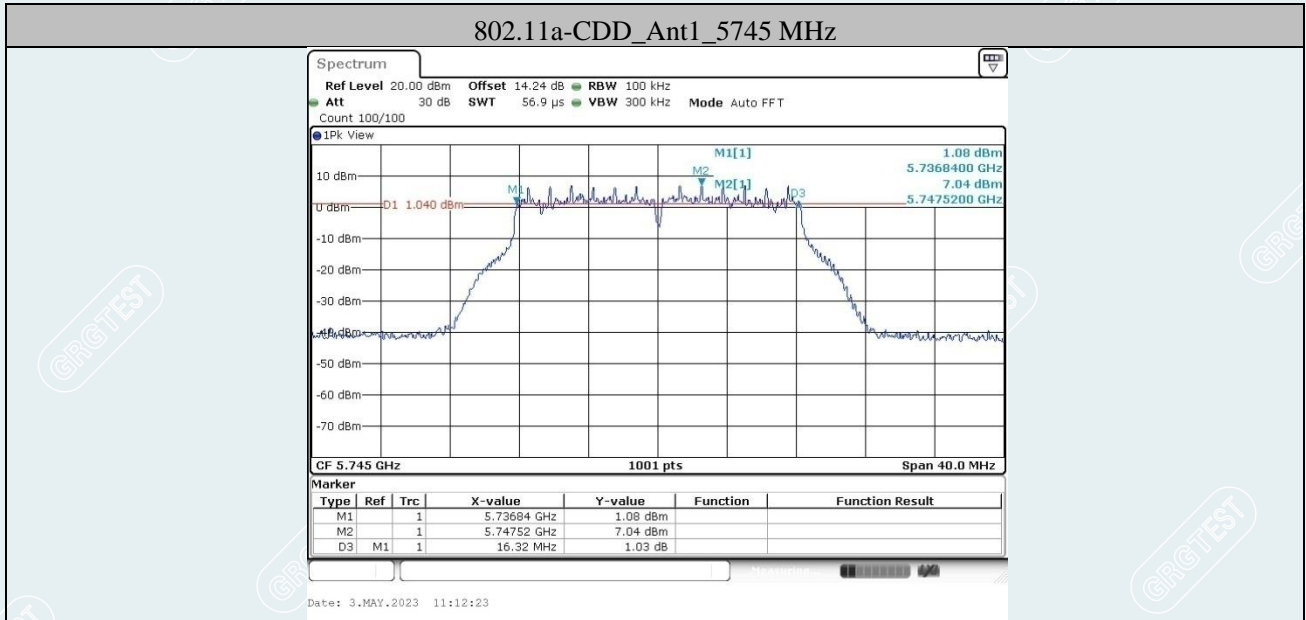

6dB BANDWIDTH