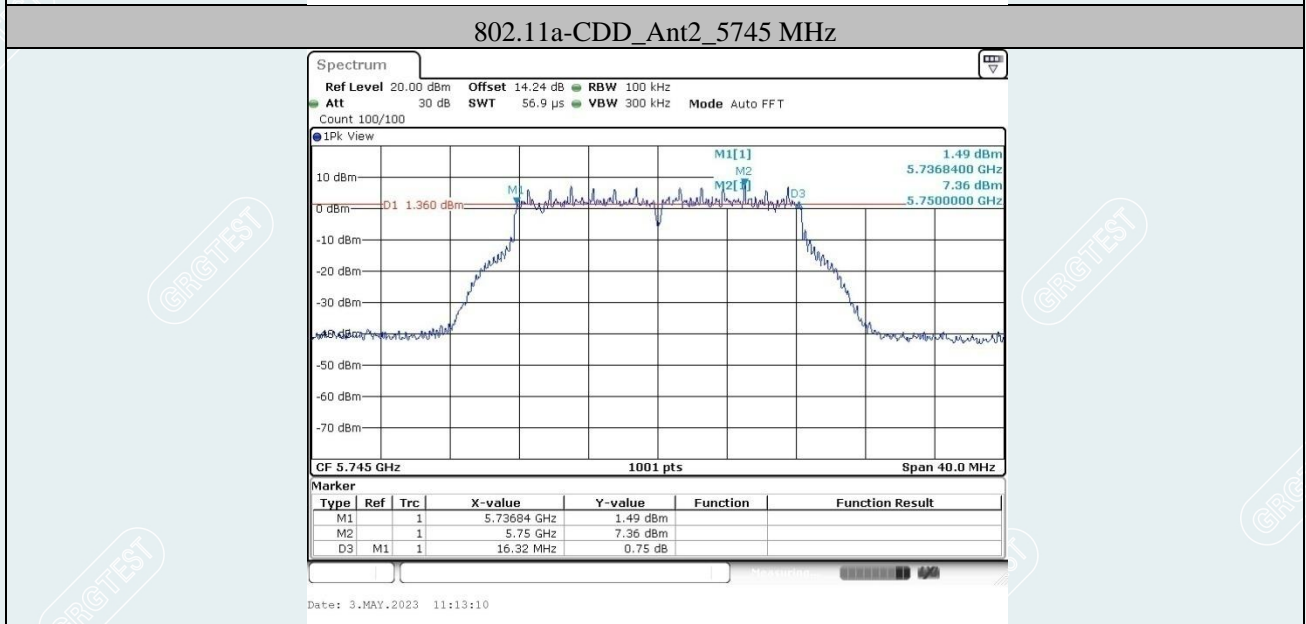

6dB BANDWIDTH